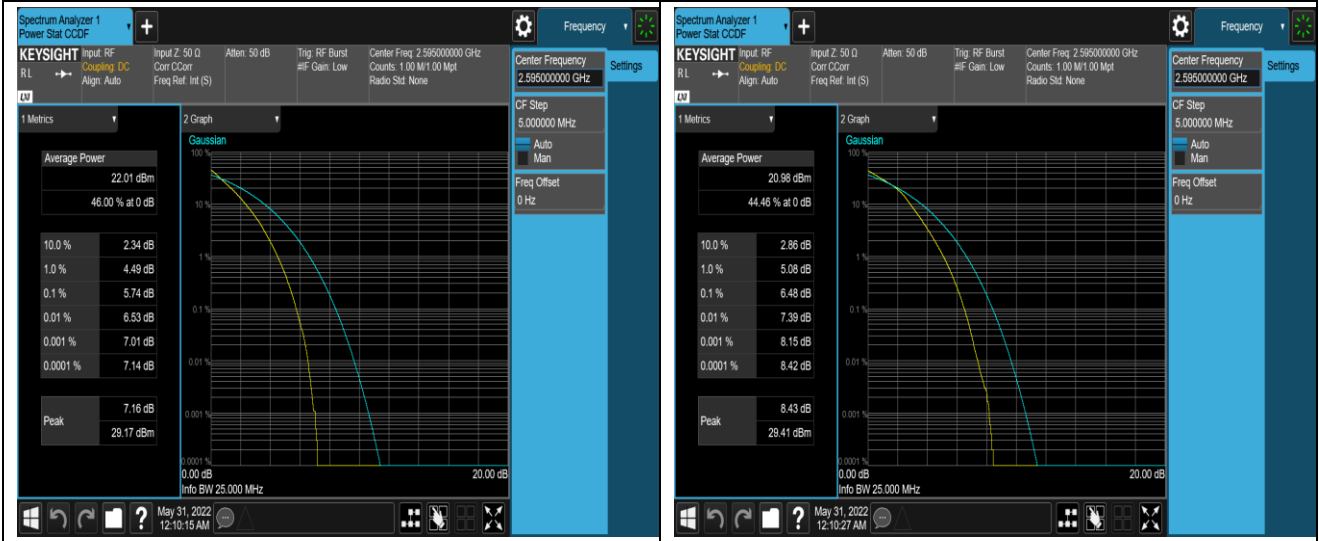

*Remark: All bandwidth and all modulation had been tested, but only the worst case data displayed in this report.*

Test Graphs

Band41-20MHz-QPSK-40640-100RB#0

Band41-20MHz-16QAM-40640-100RB#0

## Appendix C: 26dB Bandwidth and Occupied Bandwidth