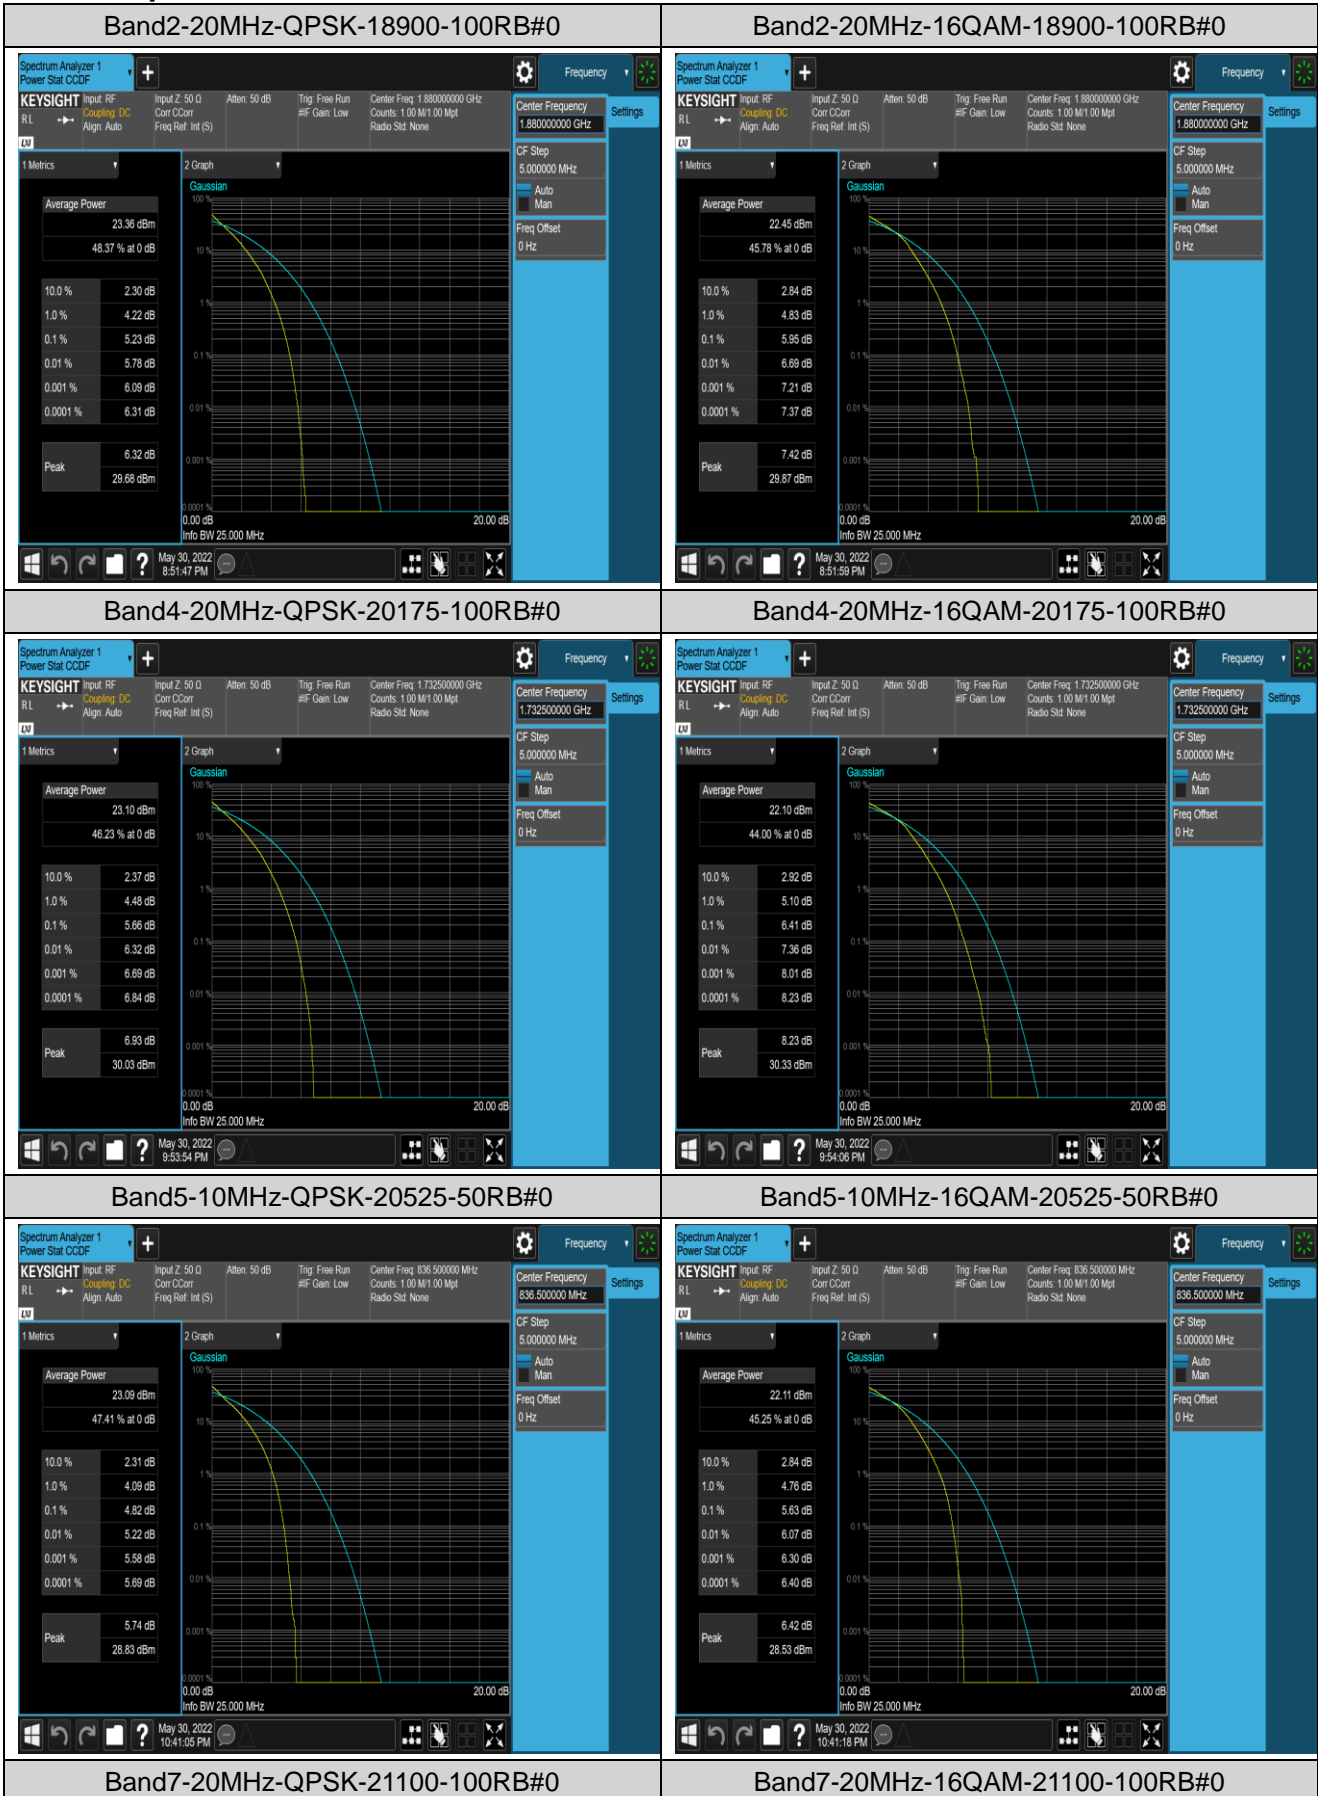

Test Graphs