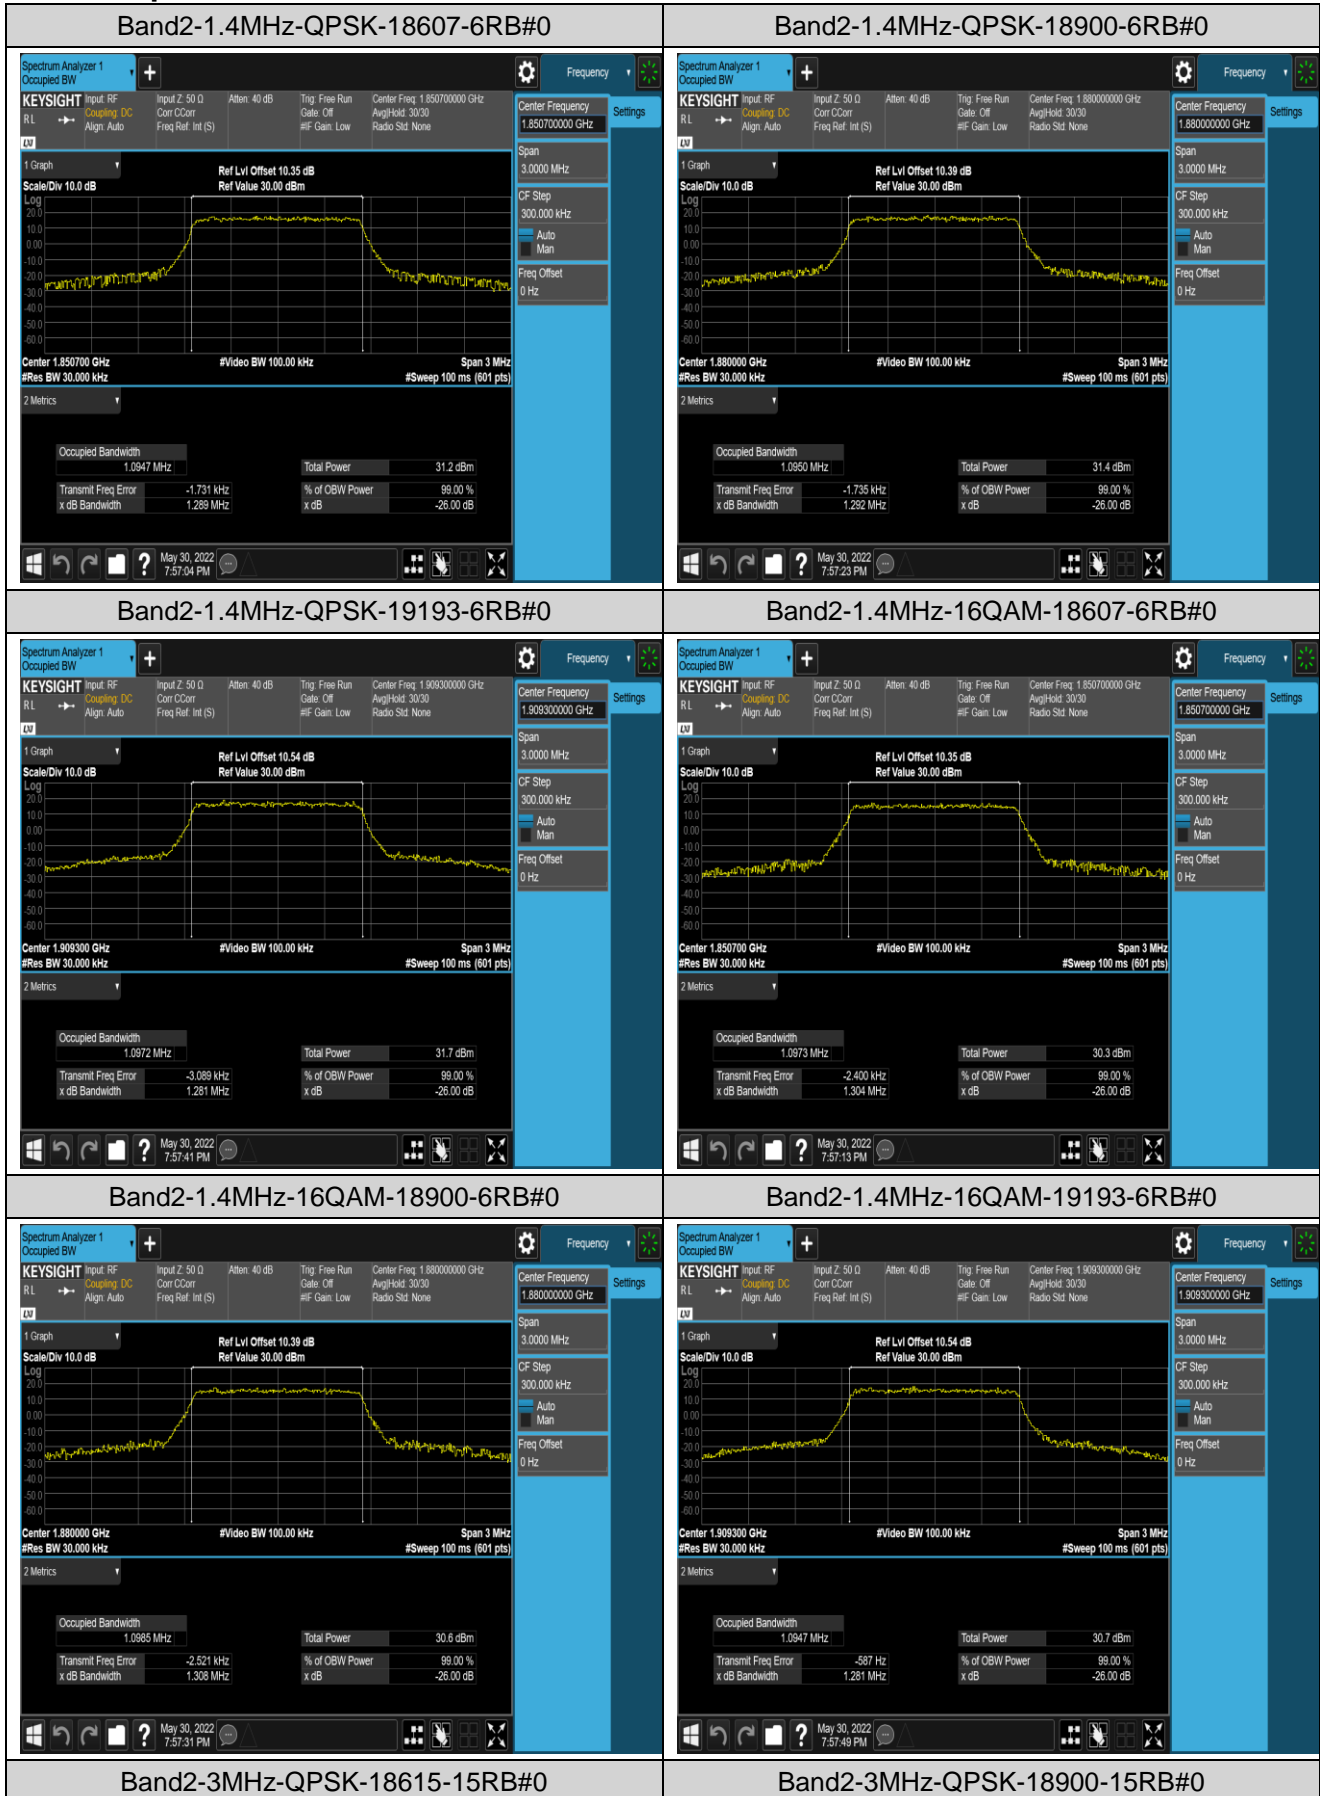

Test Graphs