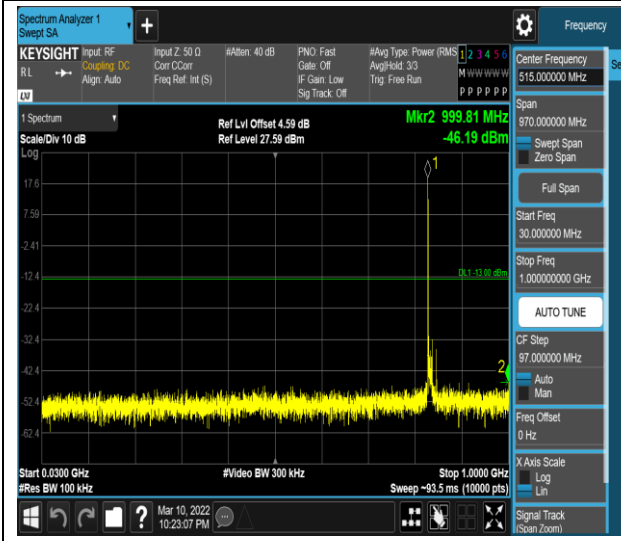

Band5-10MHz-16QAM-20525-1RB#0-Range1:30~1000MHz

Band5-10MHz-16QAM-20525-1RB#0-Range2:1000~10000MHz