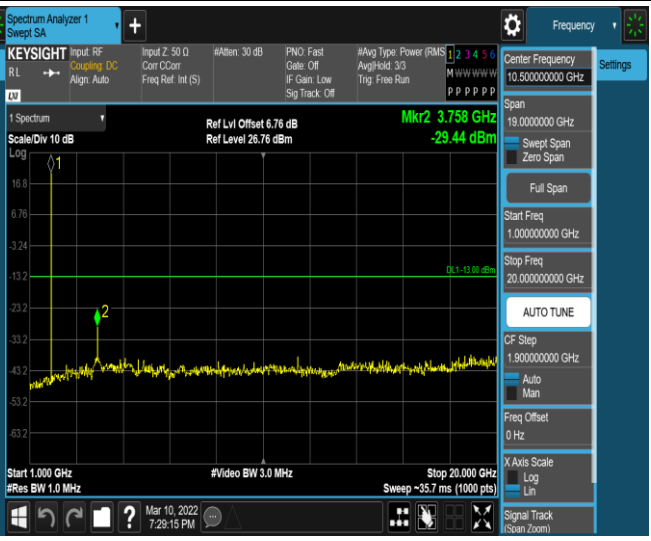

Band2-1.4MHz-16QAM-18900-1RB#0-Range2:1000~20000MHz