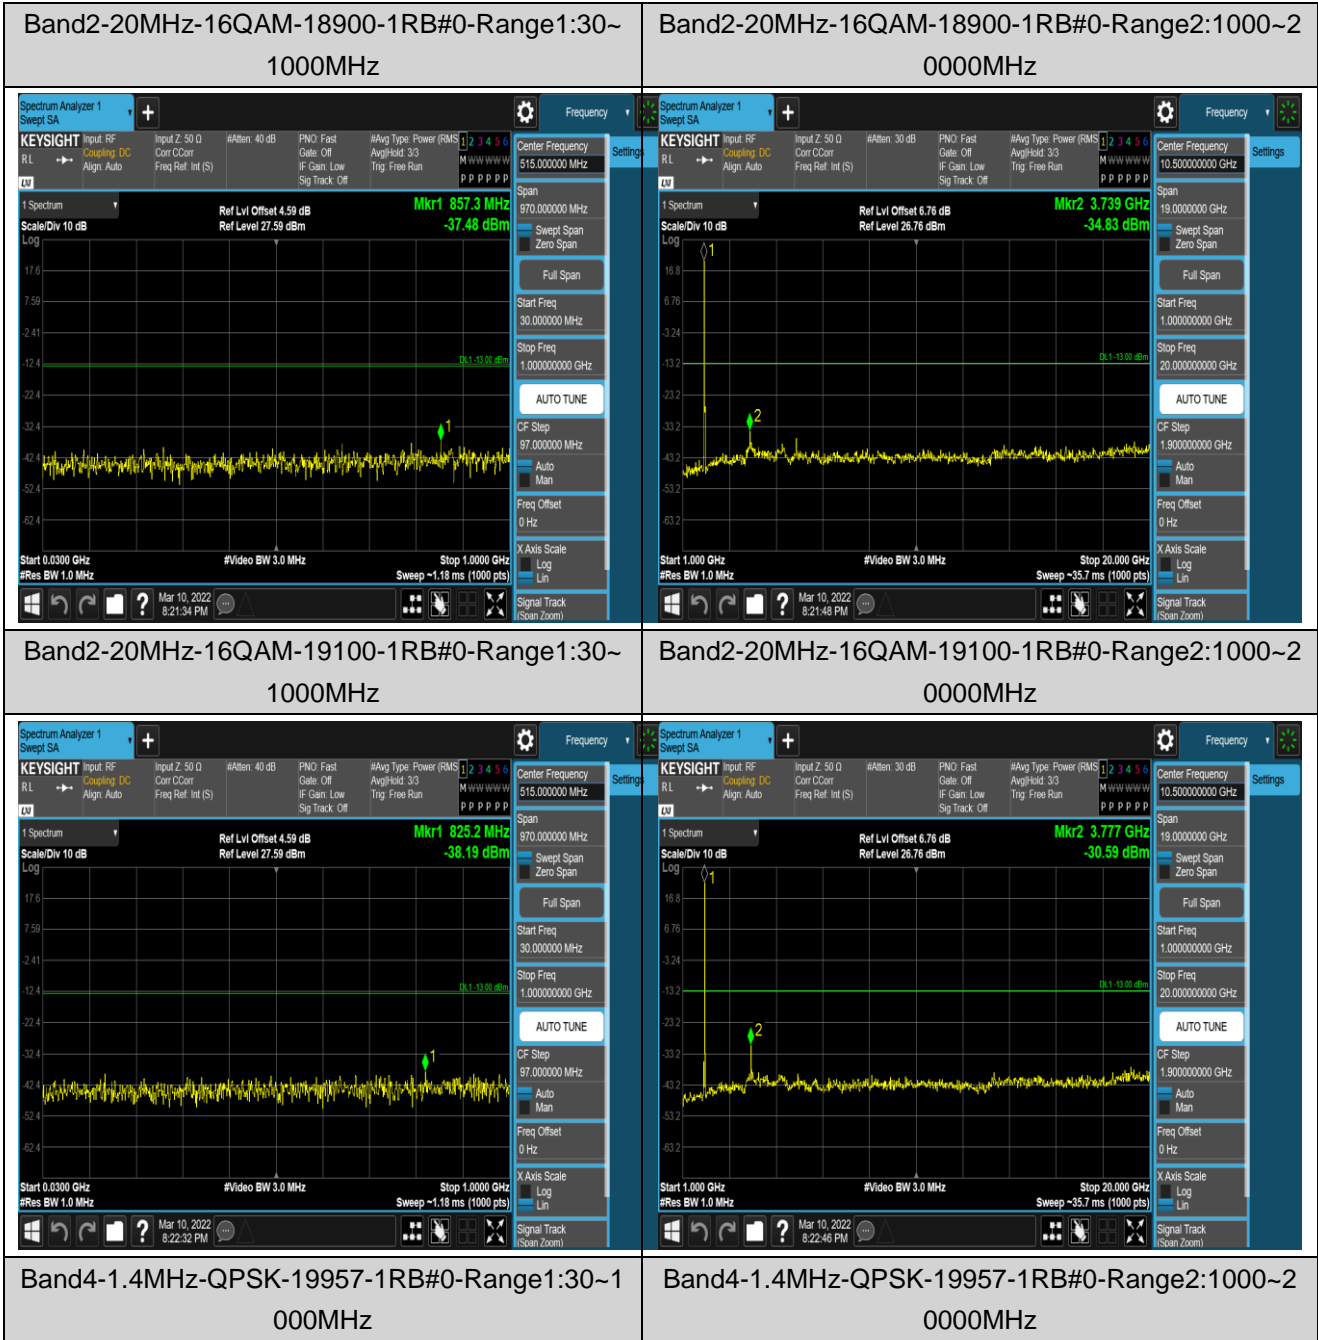

Remark: All bandwidth and all modulation had been tested, but only the worst case data displayed in this report.

Test Graphs

Band2-1.4MHz-16QAM-18607-1RB#0-Range1:30~1000MHz

Band2-1.4MHz-16QAM-18607-1RB#0-Range2:1000~20000MHz

Band2-1.4MHz-16QAM-18900-1RB#0-Range1:30~1000MHz

Band2-1.4MHz-16QAM-18900-1RB#0-Range2:1000~20000MHz

Band2-20MHz-QPSK-19100-1RB#0-Range1:30~1000MHz

Band2-20MHz-QPSK-19100-1RB#0-Range2:1000~20000MHz

Band2-20MHz-16QAM-18700-1RB#0-Range1:30~1000MHz

Band2-20MHz-16QAM-18700-1RB#0-Range2:1000~20000MHz

Band4-1.4MHz-QPSK-20175-1RB#0-Range1:30~1000MHz

Band4-1.4MHz-QPSK-20175-1RB#0-Range2:1000~2000MHz

Band4-1.4MHz-QPSK-20393-1RB#0-Range1:30~1000MHz

Band4-1.4MHz-QPSK-20393-1RB#0-Range2:1000~2000MHz