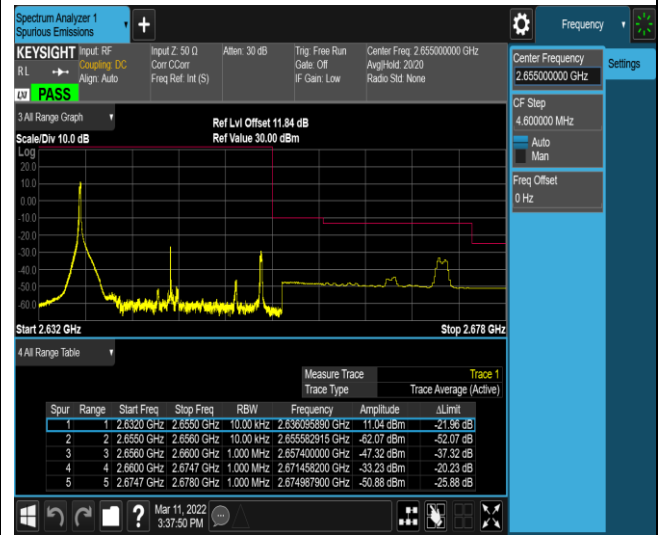

Band41-20MHz-QPSK-40140-100RB#0

Band41-20MHz-QPSK-41140-1RB#0

Band41-20MHz-QPSK-41140-1RB#99

Band41-20MHz-QPSK-41140-100RB#0

Band41-20MHz-16QAM-40140-1RB#0

Band41-20MHz-16QAM-40140-1RB#99

Appendix E: Conducted Spurious Emission