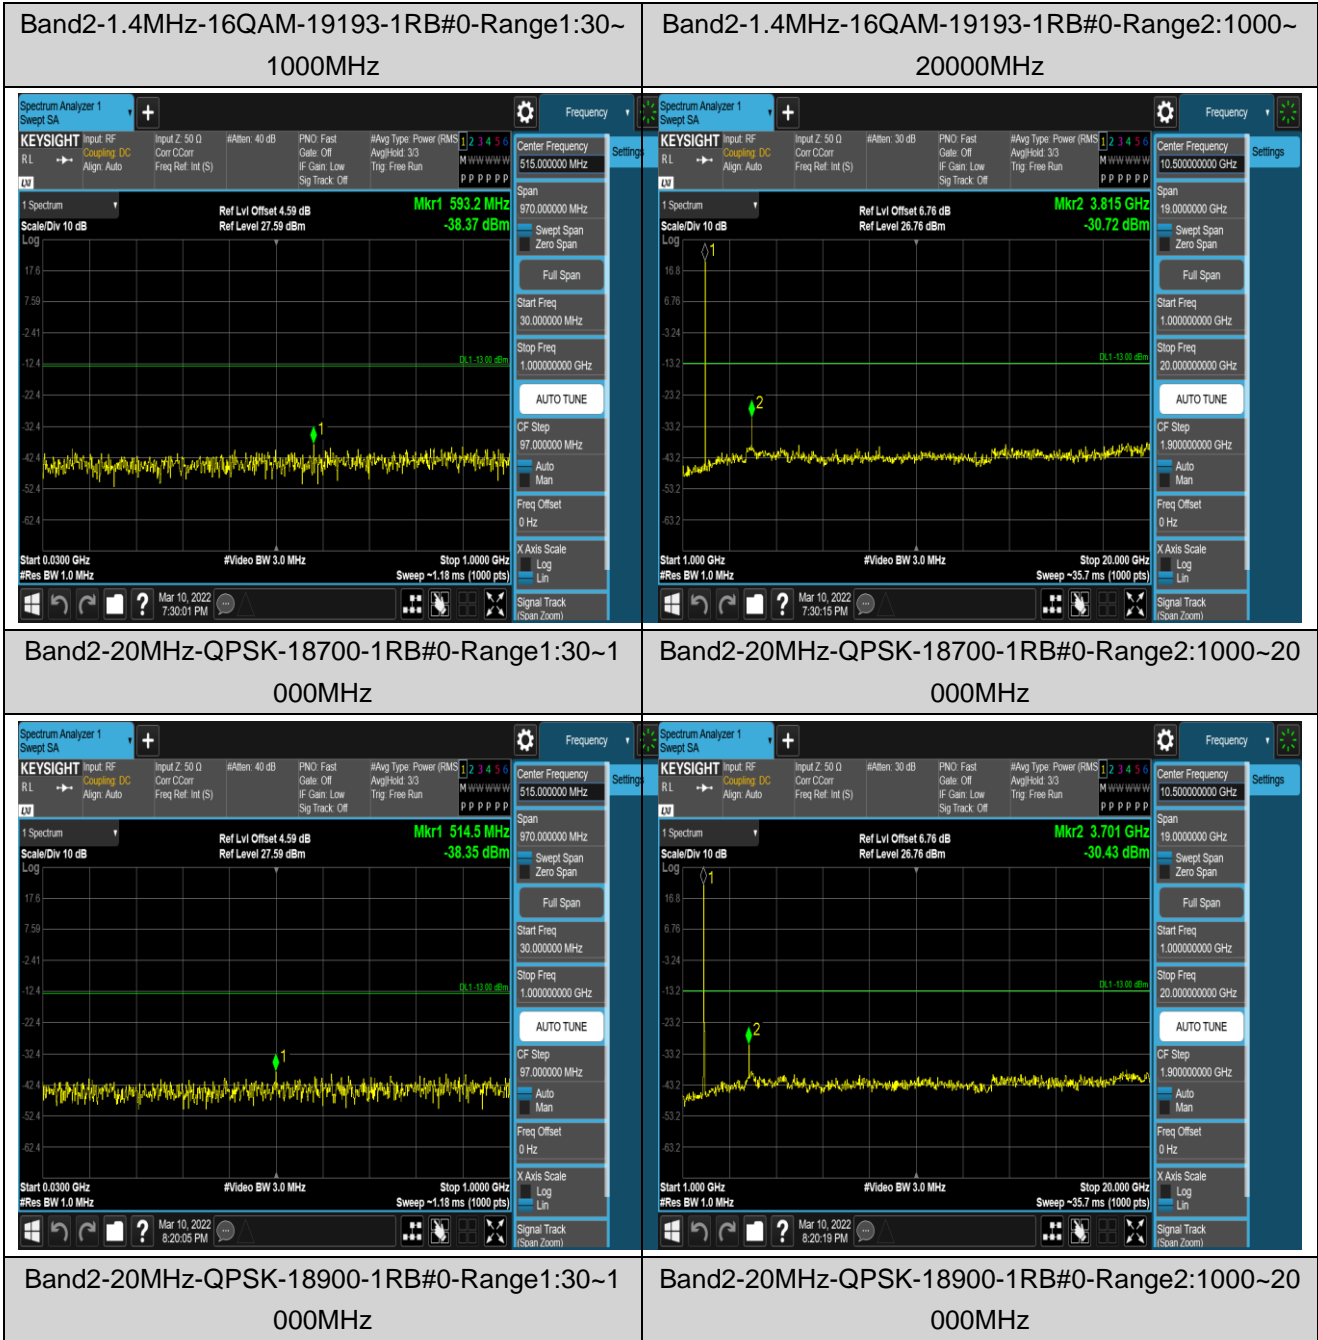

Remark: All bandwidth and all modulation had been tested, but only the worst case data displayed in this report.

Test Graphs

Band2-1.4MHz-16QAM-18607-1RB#0-Range1:30~1000MHz

Band2-1.4MHz-16QAM-18607-1RB#0-Range2:1000~20000MHz

Band2-1.4MHz-16QAM-18900-1RB#0-Range1:30~1000MHz

Band2-1.4MHz-16QAM-18900-1RB#0-Range2:1000~20000MHz

Band2-20MHz-QPSK-19100-1RB#0-Range1:30~1000MHz

Band2-20MHz-QPSK-19100-1RB#0-Range2:1000~20000MHz

Band2-20MHz-16QAM-18700-1RB#0-Range1:30~1000MHz