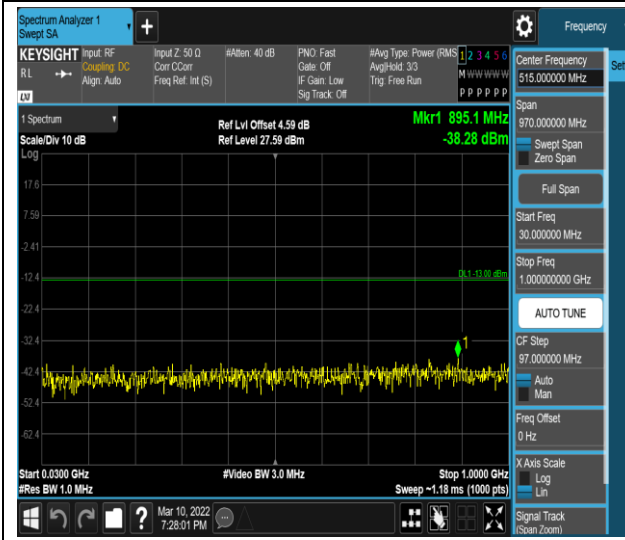

Remark: All bandwidth and all modulation had been tested, but only the worst case data displayed in this report.

Test Graphs

Band2-1.4MHz-16QAM-18607-1RB#0-Range1:30~1000MHz

Band2-1.4MHz-16QAM-18607-1RB#0-Range2:1000~20000MHz