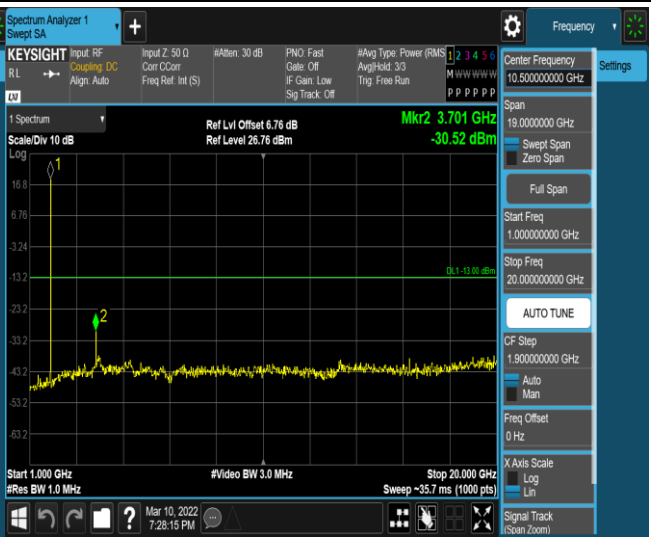

Remark: All bandwidth and all modulation had been tested, but only the worst case data displayed in this report.

Test Graphs

Band2-1.4MHz-16QAM-18607-1RB#0-Range1:30~1000MHz

Band2-1.4MHz-16QAM-18607-1RB#0-Range2:1000~20000MHz