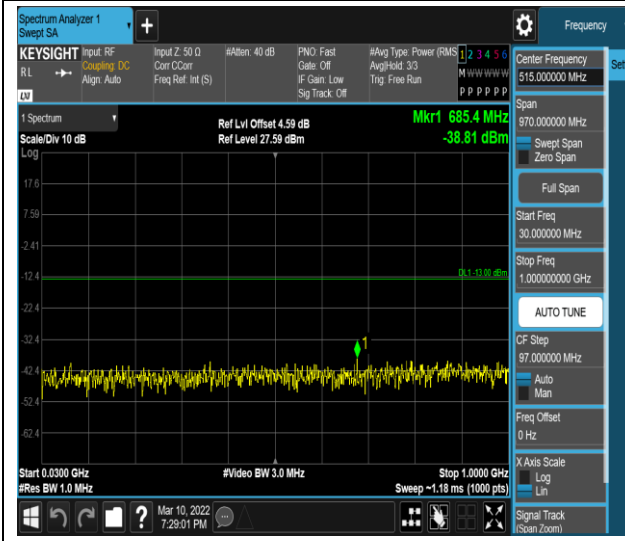

Band2-1.4MHz-16QAM-18900-1RB#0-Range1:30~1000MHz