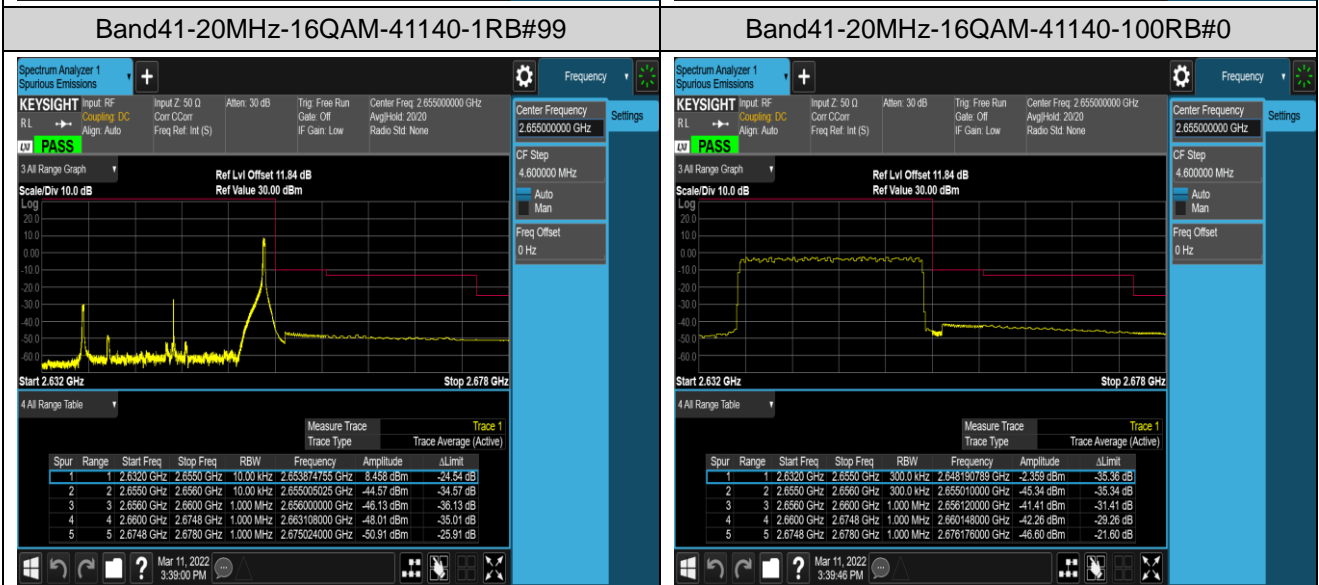

Band41-20MHz-QPSK-40140-100RB#0

Band41-20MHz-QPSK-41140-1RB#0

Band41-20MHz-QPSK-41140-1RB#99

Band41-20MHz-QPSK-41140-100RB#0

Band41-20MHz-16QAM-40140-1RB#0

Band41-20MHz-16QAM-40140-1RB#99

Appendix E: Conducted Spurious Emission