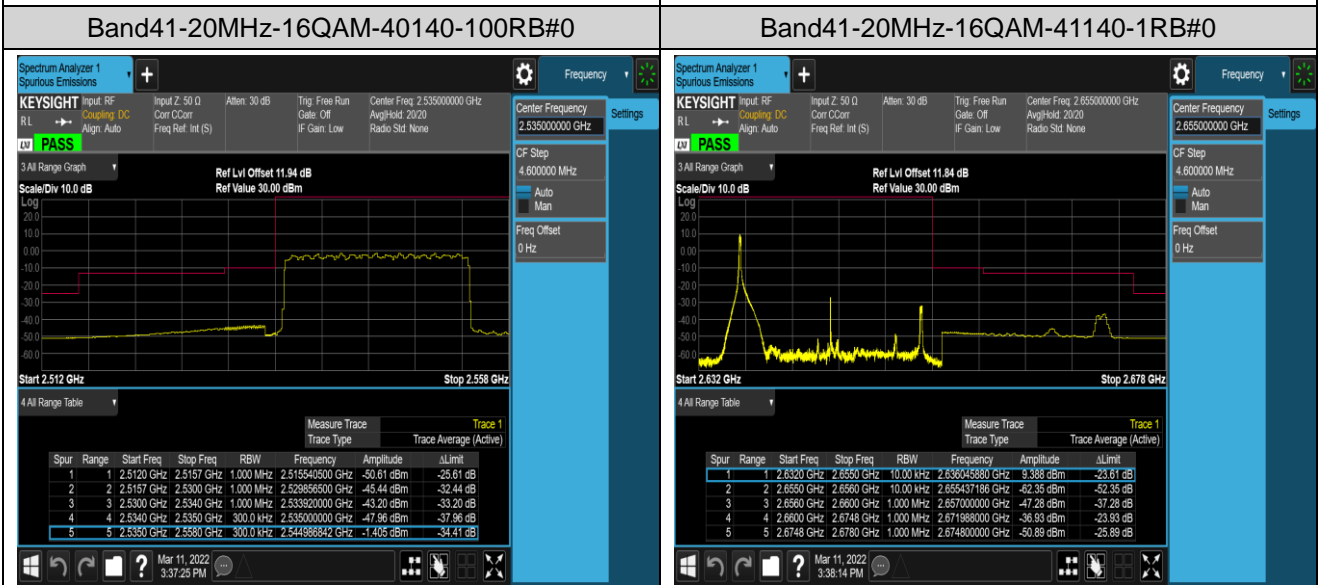

Band41-20MHz-QPSK-40140-100RB#0

Band41-20MHz-QPSK-41140-1RB#0

Band41-20MHz-QPSK-41140-1RB#99

Band41-20MHz-QPSK-41140-100RB#0

Band41-20MHz-16QAM-40140-1RB#0

Band41-20MHz-16QAM-40140-1RB#99

Appendix E: Conducted Spurious Emission