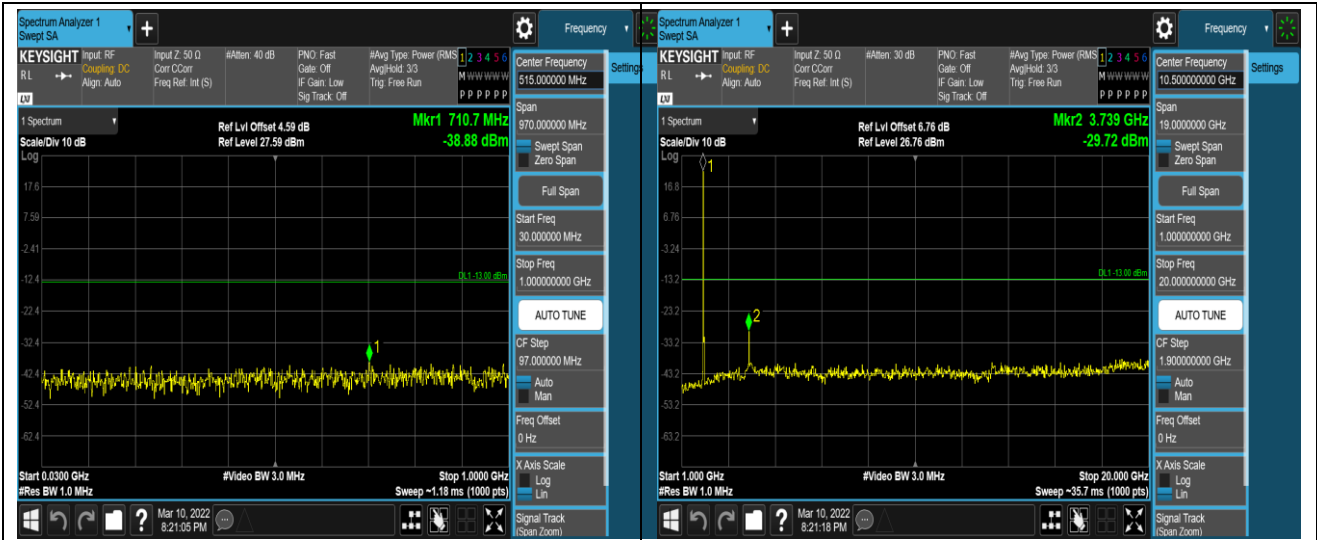

Band2-20MHz-QPSK-19100-1RB#0-Range2:1000~20000MHz

Band2-20MHz-QPSK-19100-1RB#0-Range1:30~1000MHz