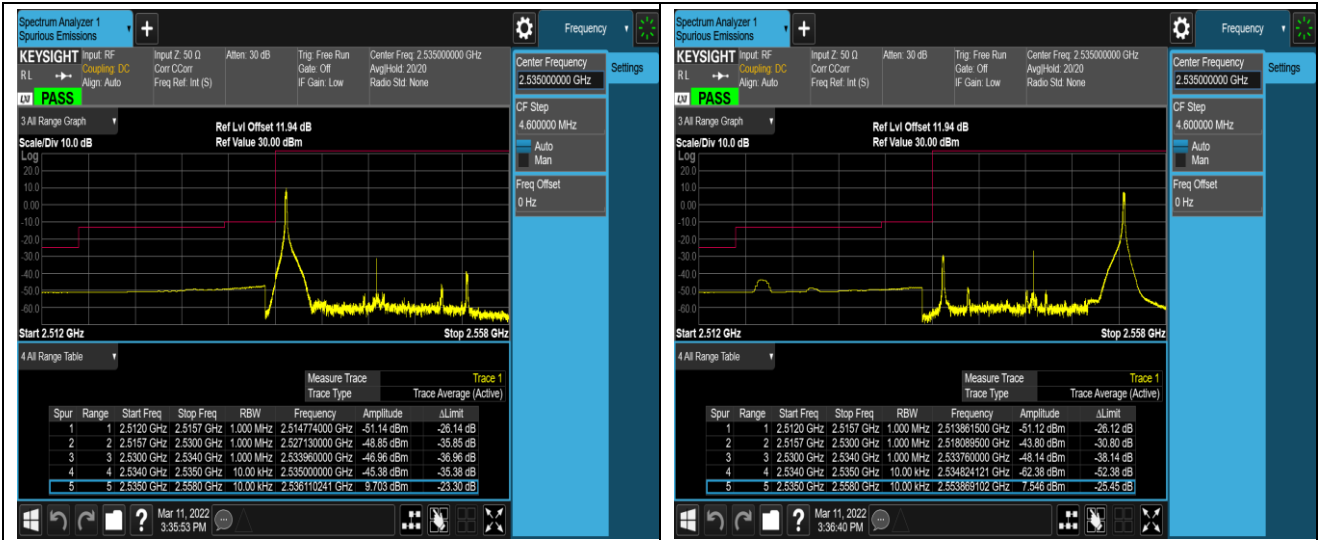

Band41-20MHz-QPSK-40140-100RB#0

Band41-20MHz-QPSK-41140-1RB#0

Band41-20MHz-QPSK-41140-1RB#99

Band41-20MHz-QPSK-41140-100RB#0

Band41-20MHz-16QAM-40140-1RB#0

Band41-20MHz-16QAM-40140-1RB#99

Appendix E: Conducted Spurious Emission