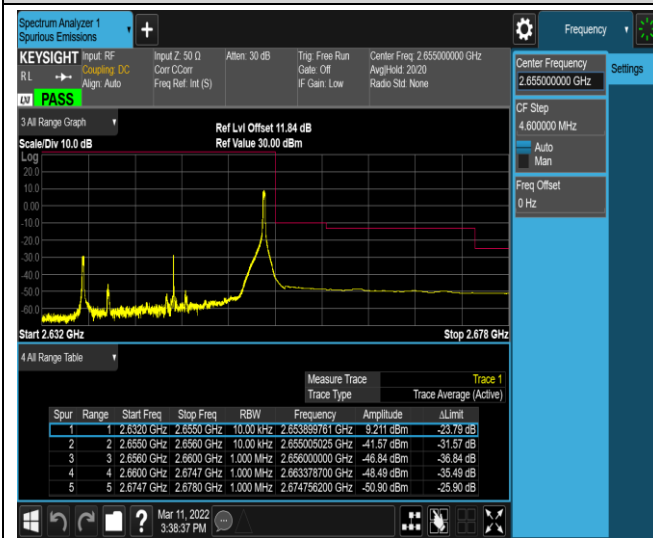

Band41-20MHz-QPSK-40140-100RB#0

Band41-20MHz-QPSK-41140-1RB#0

Band41-20MHz-QPSK-41140-1RB#99

Band41-20MHz-QPSK-41140-100RB#0

Band41-20MHz-16QAM-40140-1RB#0

Band41-20MHz-16QAM-40140-1RB#99

Appendix E: Conducted Spurious Emission