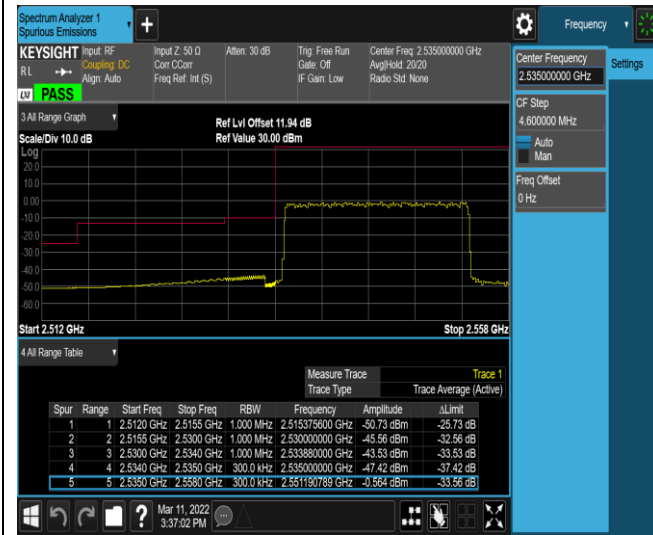

Band41-20MHz-QPSK-40140-100RB#0

Band41-20MHz-QPSK-41140-1RB#0

Band41-20MHz-QPSK-41140-1RB#99

Band41-20MHz-QPSK-41140-100RB#0

Band41-20MHz-16QAM-40140-1RB#0

Band41-20MHz-16QAM-40140-1RB#99

Appendix E: Conducted Spurious Emission