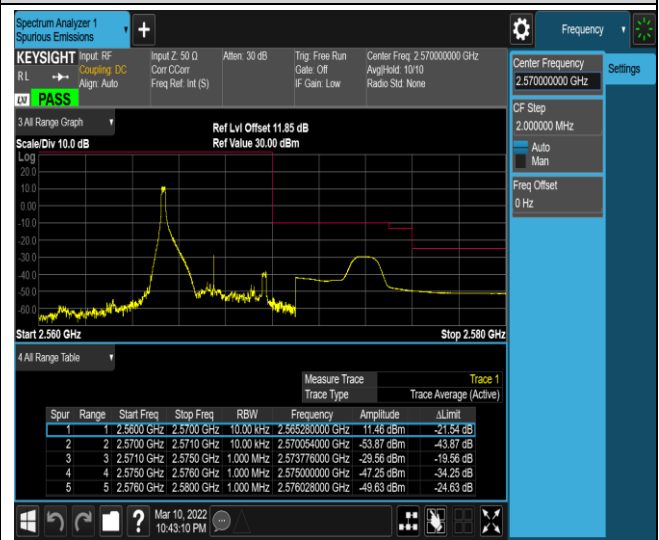

Band5-10MHz-16QAM-20600-50RB#0

Band7-5MHz-QPSK-20775-1RB#0

Band7-5MHz-QPSK-20775-1RB#24

Band7-5MHz-QPSK-20775-25RB#0

Band7-5MHz-QPSK-21425-1RB#0

Band7-5MHz-QPSK-21425-1RB#24

Band7-5MHz-QPSK-21425-25RB#0

Band7-5MHz-16QAM-20775-1RB#0