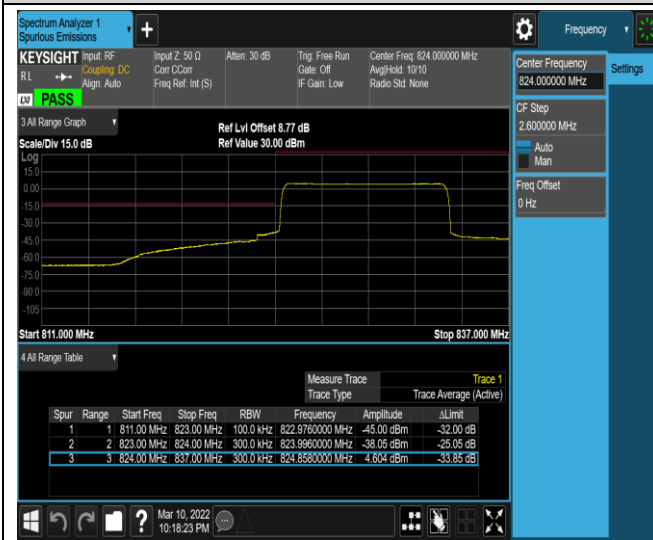

Band5-10MHz-QPSK-20600-1RB#49

Band5-10MHz-QPSK-20600-50RB#0

Band5-10MHz-16QAM-20450-1RB#0

Band5-10MHz-16QAM-20450-1RB#49

Band5-10MHz-16QAM-20450-50RB#0

Band5-10MHz-16QAM-20600-1RB#0

Band5-10MHz-16QAM-20600-1RB#49