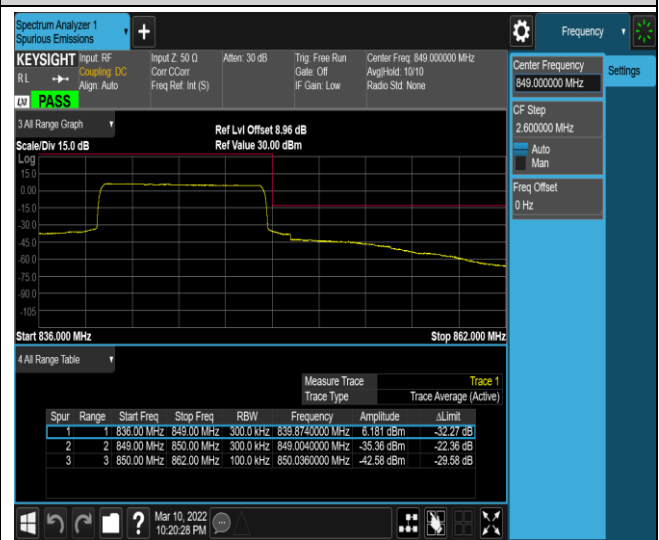

Band5-1.4MHz-16QAM-20643-1RB#0

Band5-1.4MHz-16QAM-20643-1RB#5

Band5-1.4MHz-16QAM-20643-6RB#0

Band5-10MHz-QPSK-20450-1RB#0

Band5-10MHz-QPSK-20450-1RB#49

Band5-10MHz-QPSK-20450-50RB#0

Band5-10MHz-QPSK-20600-1RB#0

Band5-10MHz-QPSK-20600-1RB#49

Band5-10MHz-QPSK-20600-50RB#0

Band5-10MHz-16QAM-20450-1RB#0

Band5-10MHz-16QAM-20450-1RB#49

Band5-10MHz-16QAM-20450-50RB#0

Band5-10MHz-16QAM-20600-1RB#0

Band5-10MHz-16QAM-20600-1RB#49