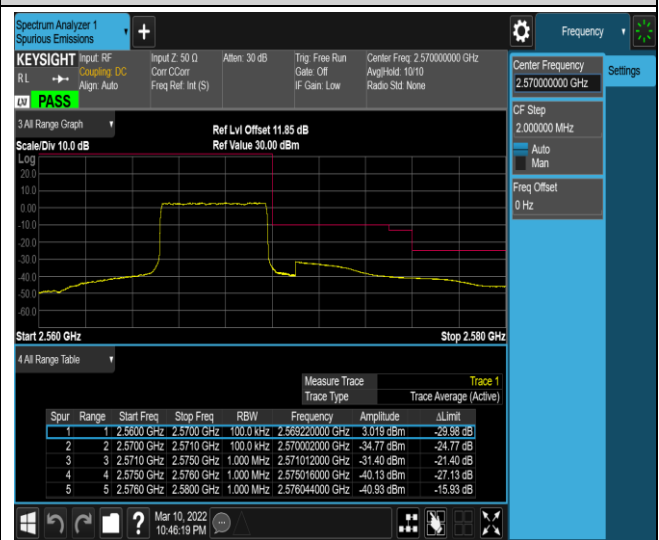

Band5-10MHz-16QAM-20600-50RB#0

Band7-5MHz-QPSK-20775-1RB#0

Band7-5MHz-QPSK-20775-1RB#24

Band7-5MHz-QPSK-20775-25RB#0

Band7-5MHz-QPSK-21425-1RB#0

Band7-5MHz-QPSK-21425-1RB#24

Band7-5MHz-QPSK-21425-25RB#0

Band7-5MHz-16QAM-20775-1RB#0