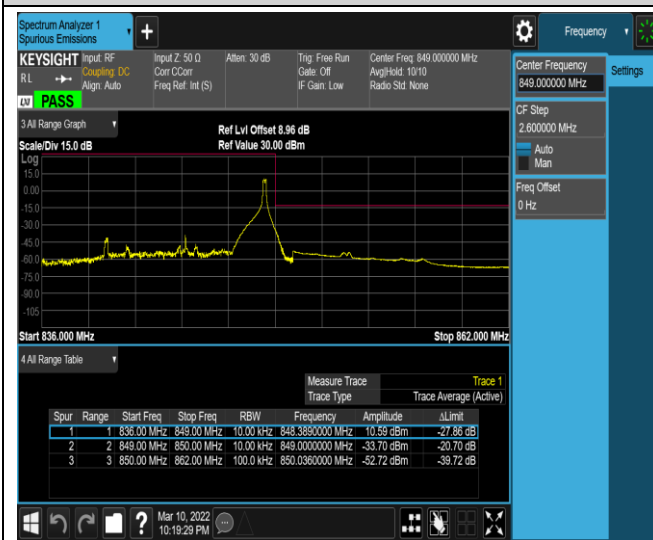

Band5-1.4MHz-16QAM-20643-1RB#0

Band5-1.4MHz-16QAM-20643-1RB#5

Band5-1.4MHz-16QAM-20643-6RB#0

Band5-10MHz-QPSK-20450-1RB#0

Band5-10MHz-QPSK-20450-1RB#49

Band5-10MHz-QPSK-20450-50RB#0

Band5-10MHz-QPSK-20600-1RB#0

Band5-10MHz-QPSK-20600-1RB#49

Band5-10MHz-QPSK-20600-50RB#0

Band5-10MHz-16QAM-20450-1RB#0

Band5-10MHz-16QAM-20450-1RB#49

Band5-10MHz-16QAM-20450-50RB#0

Band5-10MHz-16QAM-20600-1RB#0

Band5-10MHz-16QAM-20600-1RB#49