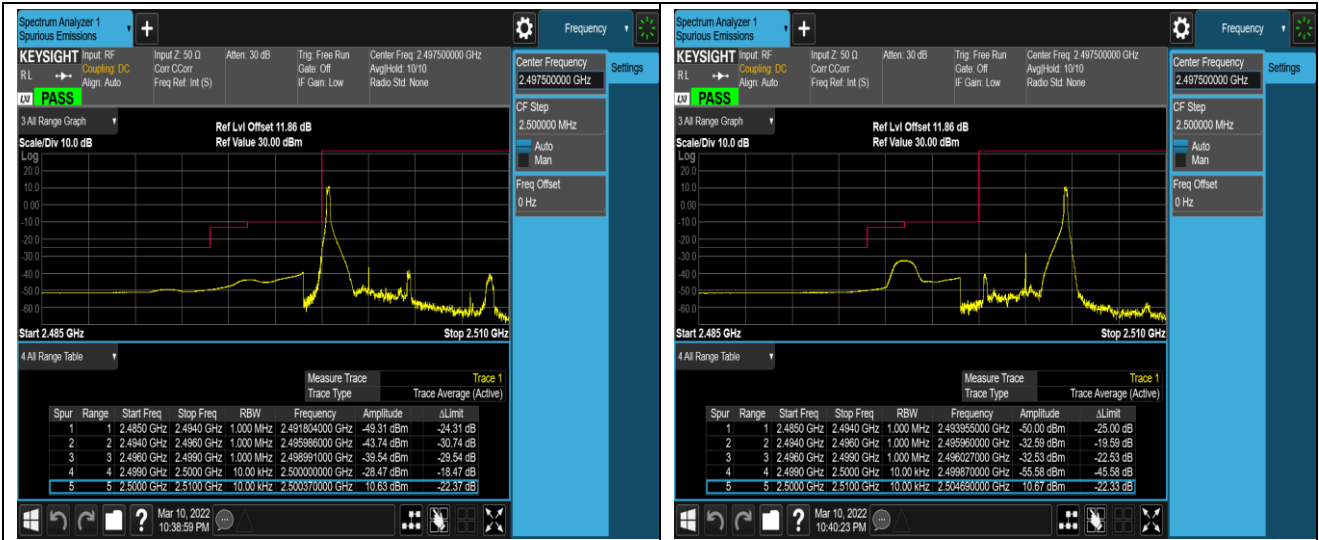

Band7-5MHz-16QAM-20775-1RB#0

Band7-5MHz-16QAM-20775-1RB#24