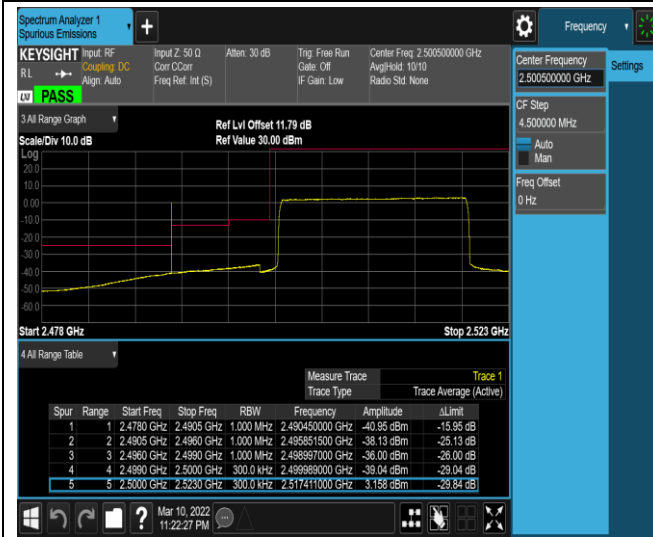

Band7-20MHz-QPSK-20850-100RB#0

Band7-20MHz-QPSK-21350-1RB#99