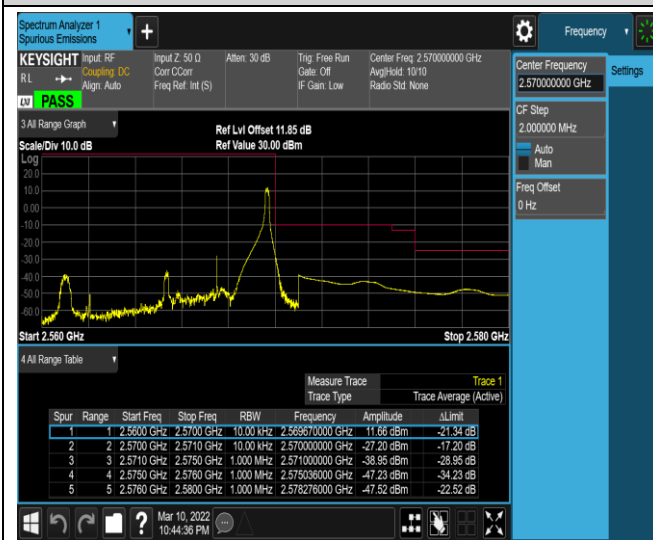

Band5-10MHz-16QAM-20600-50RB#0

Band7-5MHz-QPSK-20775-1RB#0

Band7-5MHz-QPSK-20775-1RB#24

Band7-5MHz-QPSK-20775-25RB#0

Band7-5MHz-QPSK-21425-1RB#0

Band7-5MHz-QPSK-21425-1RB#24

Band7-5MHz-QPSK-21425-25RB#0

Band7-5MHz-16QAM-20775-1RB#0