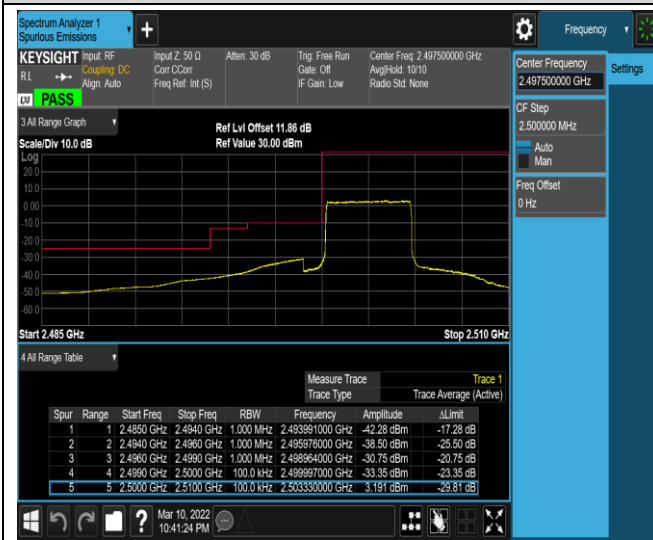

Band5-10MHz-16QAM-20600-50RB#0

Band7-5MHz-QPSK-20775-1RB#0

Band7-5MHz-QPSK-20775-1RB#24

Band7-5MHz-QPSK-20775-25RB#0

Band7-5MHz-QPSK-21425-1RB#0

Band7-5MHz-QPSK-21425-1RB#24

Band7-5MHz-QPSK-21425-25RB#0

Band7-5MHz-16QAM-20775-1RB#0