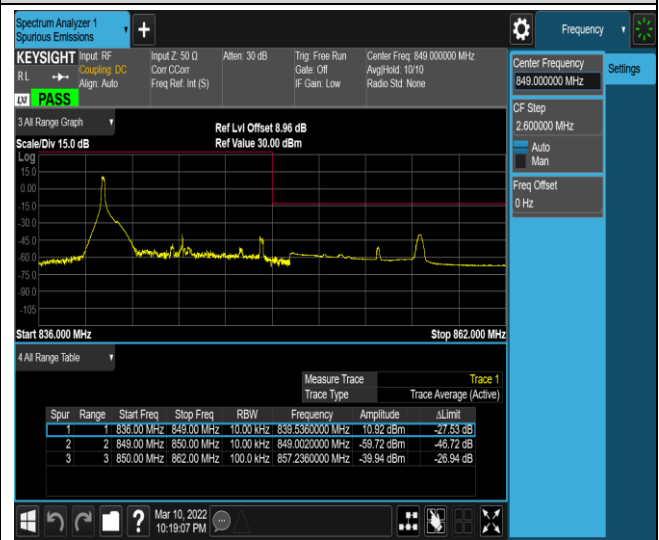

Band5-10MHz-QPSK-20600-1RB#49

Band5-10MHz-QPSK-20600-50RB#0

Band5-10MHz-16QAM-20450-1RB#0

Band5-10MHz-16QAM-20450-1RB#49

Band5-10MHz-16QAM-20450-50RB#0

Band5-10MHz-16QAM-20600-1RB#0

Band5-10MHz-16QAM-20600-1RB#49