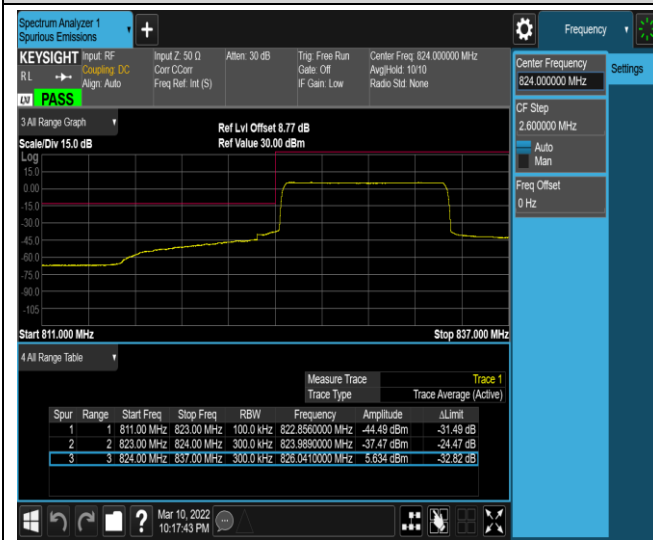

Band5-1.4MHz-16QAM-20643-1RB#0

Band5-1.4MHz-16QAM-20643-1RB#5

Band5-1.4MHz-16QAM-20643-6RB#0

Band5-10MHz-QPSK-20450-1RB#0

Band5-10MHz-QPSK-20450-1RB#49

Band5-10MHz-QPSK-20450-50RB#0

Band5-10MHz-QPSK-20600-1RB#0

Band5-10MHz-QPSK-20600-1RB#49

Band5-10MHz-QPSK-20600-50RB#0

Band5-10MHz-16QAM-20450-1RB#0

Band5-10MHz-16QAM-20450-1RB#49

Band5-10MHz-16QAM-20450-50RB#0

Band5-10MHz-16QAM-20600-1RB#0

Band5-10MHz-16QAM-20600-1RB#49