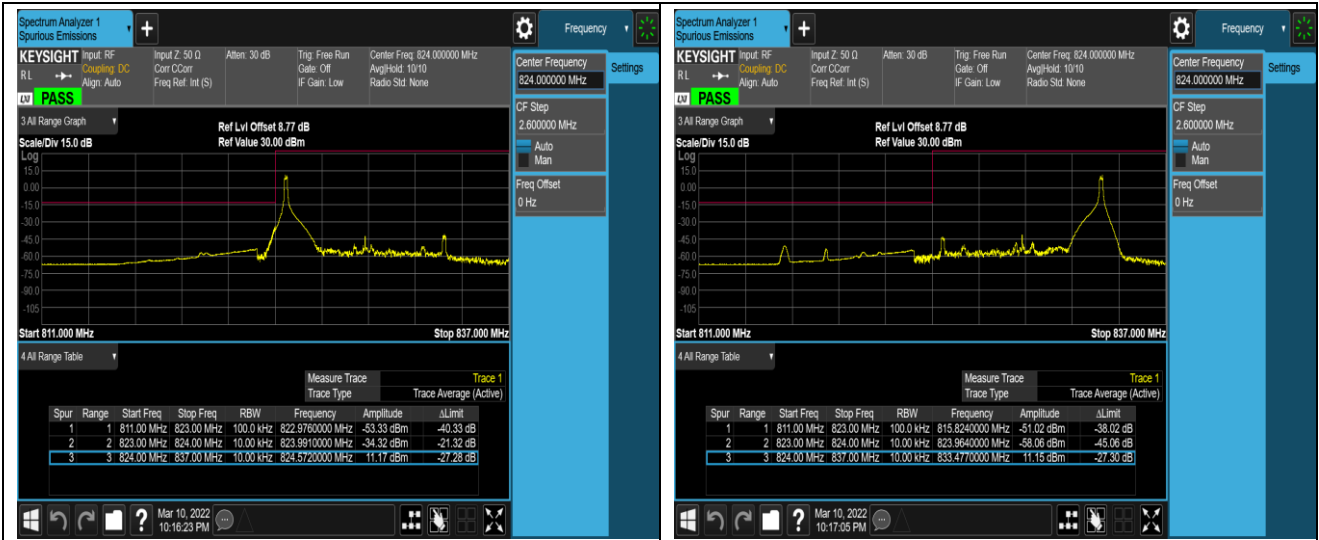

Band5-1.4MHz-16QAM-20643-1RB#0

Band5-1.4MHz-16QAM-20643-1RB#5

Band5-1.4MHz-16QAM-20643-6RB#0

Band5-10MHz-QPSK-20450-1RB#0

Band5-10MHz-QPSK-20450-1RB#49

Band5-10MHz-QPSK-20450-50RB#0

Band5-10MHz-QPSK-20600-1RB#0

Band5-10MHz-QPSK-20600-1RB#49

Band5-10MHz-QPSK-20600-50RB#0

Band5-10MHz-16QAM-20450-1RB#0

Band5-10MHz-16QAM-20450-1RB#49

Band5-10MHz-16QAM-20450-50RB#0

Band5-10MHz-16QAM-20600-1RB#0

Band5-10MHz-16QAM-20600-1RB#49