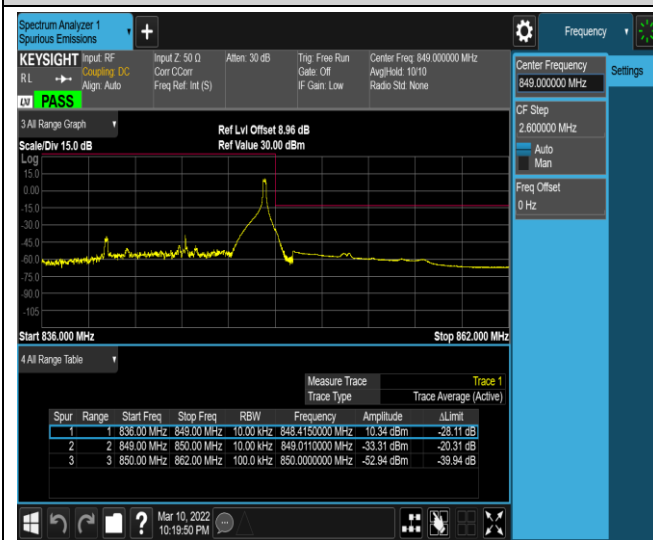

Band5-10MHz-16QAM-20600-1RB#49

Band7-5MHz-QPSK-20775-1RB#0