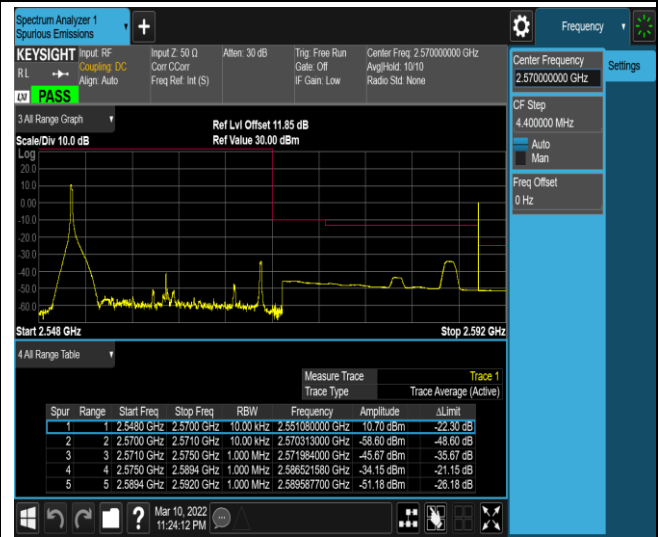

Band7-20MHz-QPSK-21350-1RB#0

Band7-20MHz-QPSK-21350-100RB#0