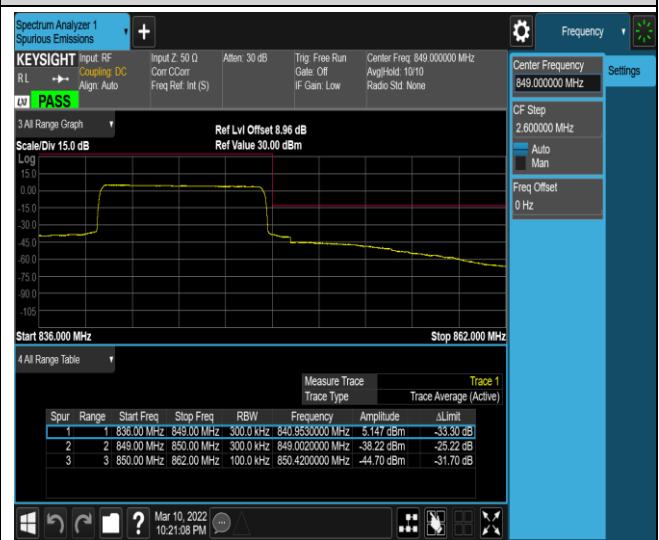

Band5-10MHz-16QAM-20600-50RB#0

Band7-5MHz-QPSK-20775-1RB#24