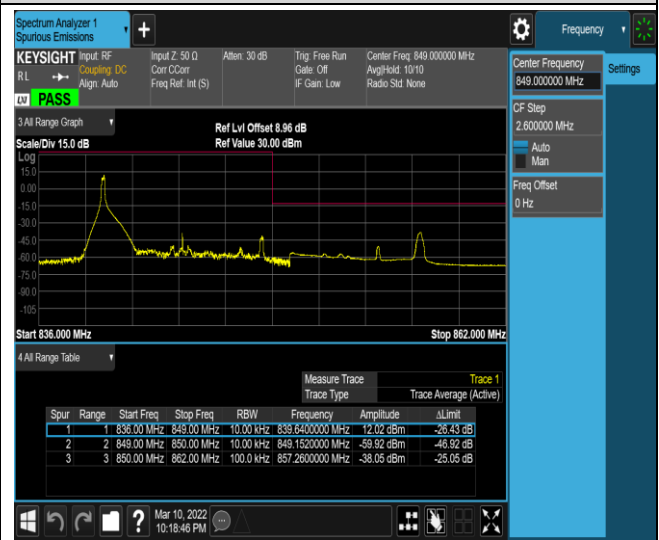

Band5-1.4MHz-16QAM-20643-1RB#0

Band5-1.4MHz-16QAM-20643-1RB#5

Band5-1.4MHz-16QAM-20643-6RB#0

Band5-10MHz-QPSK-20450-1RB#0

Band5-10MHz-QPSK-20450-1RB#49

Band5-10MHz-QPSK-20450-50RB#0

Band5-10MHz-QPSK-20600-1RB#0