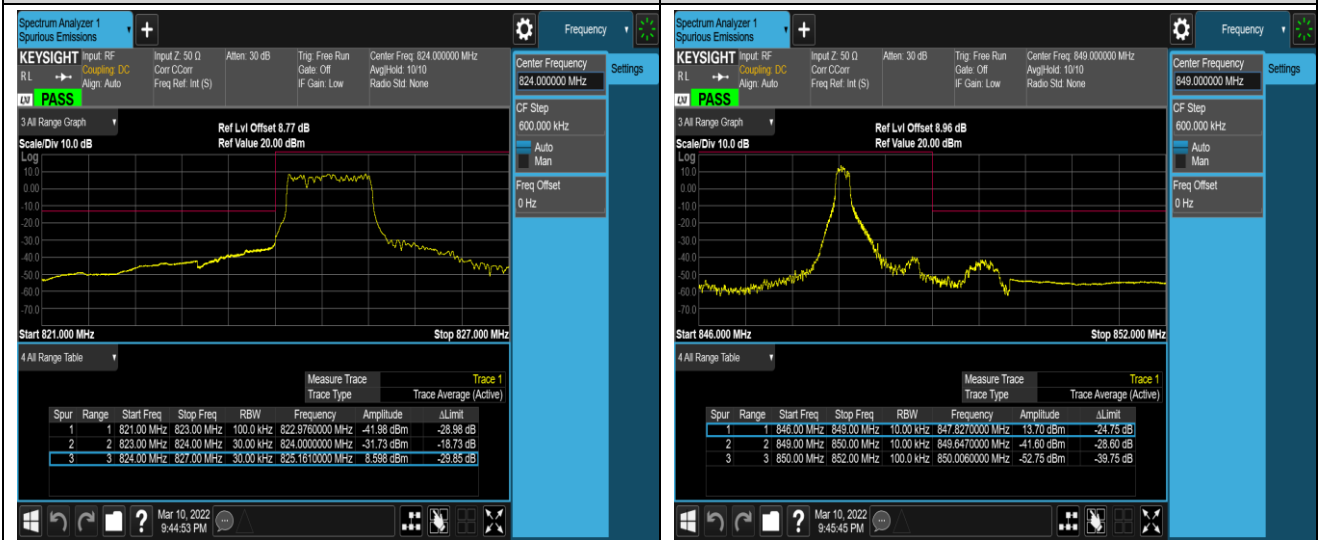

Band5-1.4MHz-QPSK-20407-6RB#0

Band5-1.4MHz-QPSK-20643-1RB#0

Band5-1.4MHz-QPSK-20643-1RB#5

Band5-1.4MHz-QPSK-20643-6RB#0

Band5-1.4MHz-16QAM-20407-1RB#0

Band5-1.4MHz-16QAM-20407-1RB#5

Band5-1.4MHz-16QAM-20407-6RB#0

Band5-1.4MHz-16QAM-20643-1RB#0

Band5-1.4MHz-16QAM-20643-1RB#5

Band5-1.4MHz-16QAM-20643-6RB#0

Band5-10MHz-QPSK-20450-1RB#0

Band5-10MHz-QPSK-20450-1RB#49

Band5-10MHz-QPSK-20450-50RB#0

Band5-10MHz-QPSK-20600-1RB#0