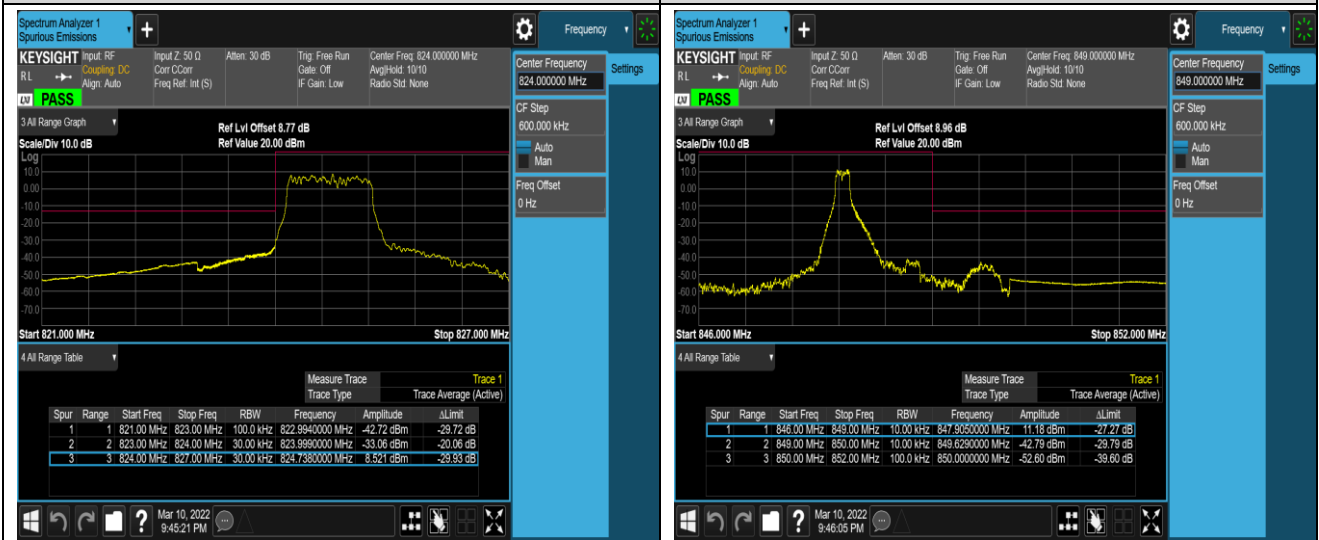

Band5-1.4MHz-QPSK-20407-6RB#0

Band5-1.4MHz-QPSK-20643-1RB#0

Band5-1.4MHz-QPSK-20643-1RB#5

Band5-1.4MHz-QPSK-20643-6RB#0

Band5-1.4MHz-16QAM-20407-1RB#0

Band5-1.4MHz-16QAM-20407-1RB#5

Band5-1.4MHz-16QAM-20407-6RB#0

Band5-1.4MHz-16QAM-20643-1RB#0

Band5-1.4MHz-16QAM-20643-1RB#5

Band5-1.4MHz-16QAM-20643-6RB#0

Band5-10MHz-QPSK-20450-1RB#0

Band5-10MHz-QPSK-20450-1RB#49

Band5-10MHz-QPSK-20450-50RB#0

Band5-10MHz-QPSK-20600-1RB#0