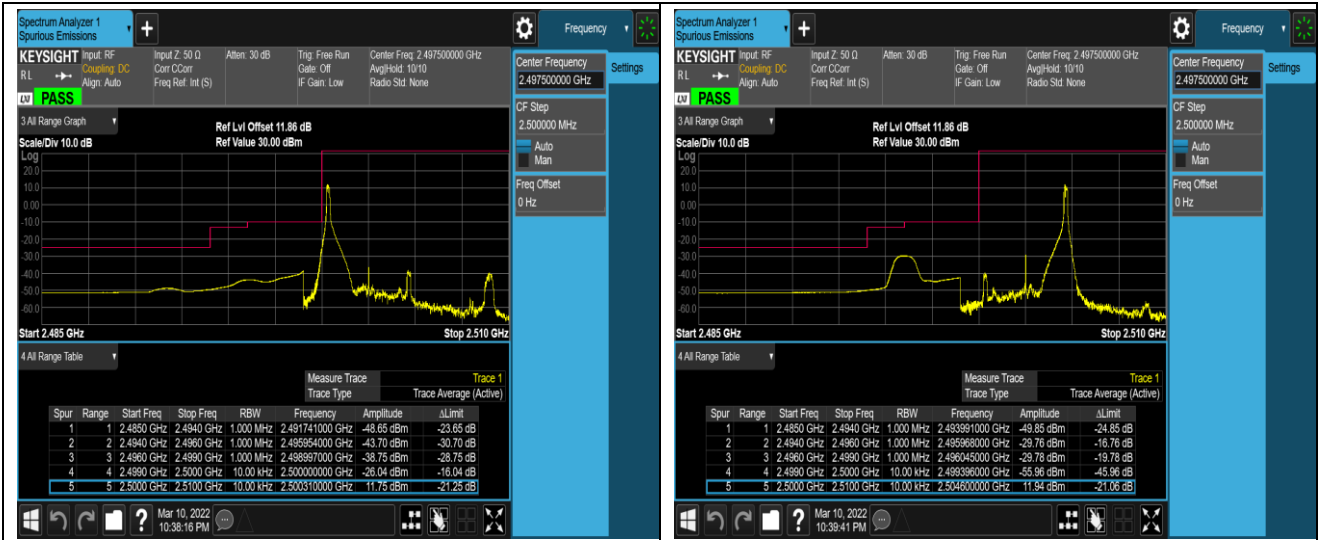

Band7-5MHz-QPSK-20775-1RB#0

Band7-5MHz-QPSK-20775-1RB#24

Band7-5MHz-QPSK-20775-25RB#0

Band7-5MHz-QPSK-21425-1RB#0