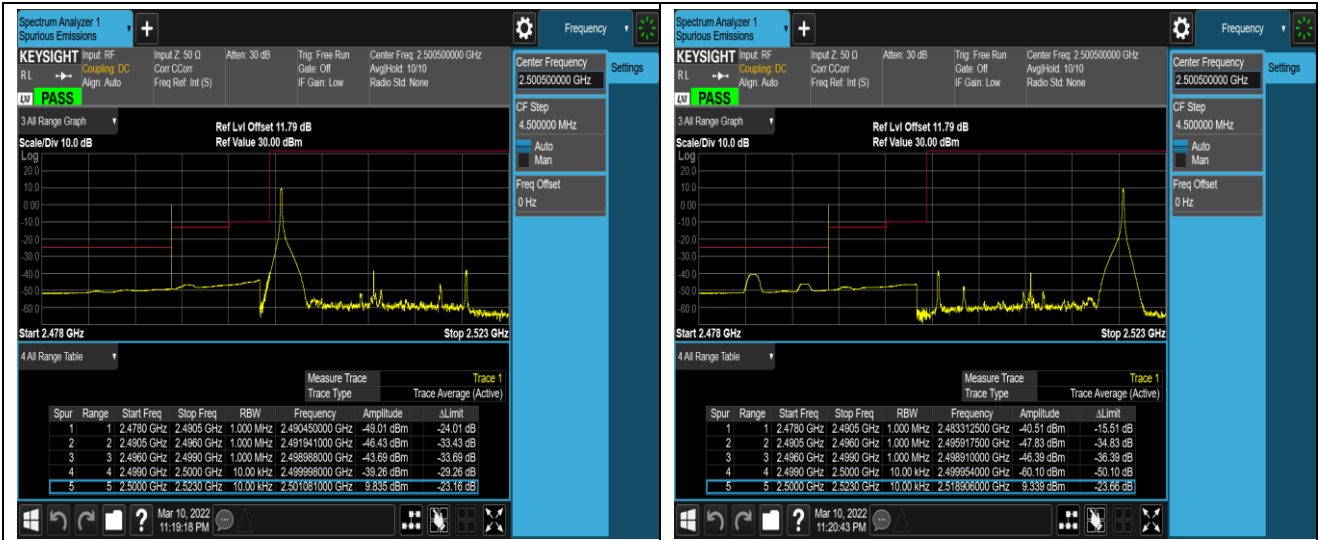

Band7-20MHz-QPSK-20850-100RB#0

Band7-20MHz-QPSK-21350-1RB#0