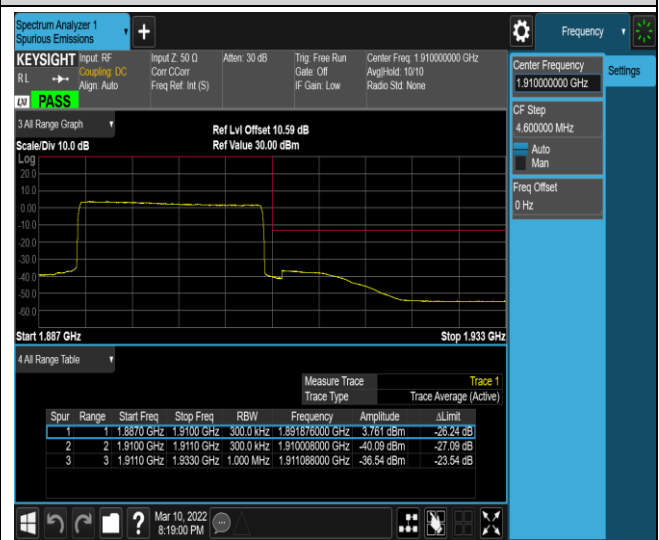

Band2-20MHz-QPSK-19100-100RB#0