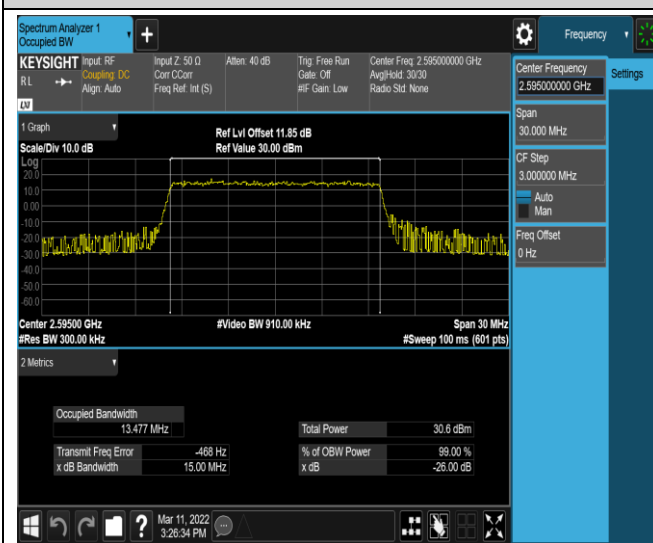

Band41-15MHz-QPSK-41165-75RB#0

Band41-15MHz-16QAM-40115-75RB#0

Band41-15MHz-16QAM-40640-75RB#0

Band41-15MHz-16QAM-41165-75RB#0

Band41-20MHz-QPSK-40140-100RB#0

Band41-20MHz-QPSK-40640-100RB#0

Band41-20MHz-QPSK-41140-100RB#0