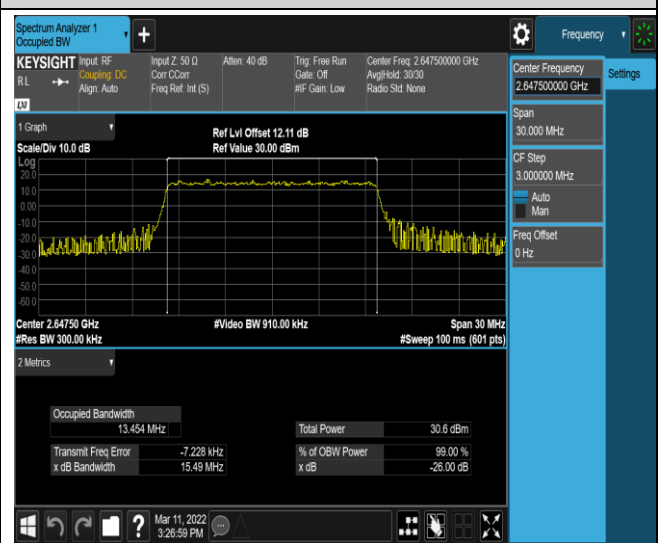

Band41-15MHz-QPSK-41165-75RB#0

Band41-15MHz-16QAM-40115-75RB#0

Band41-15MHz-16QAM-40640-75RB#0

Band41-15MHz-16QAM-41165-75RB#0

Band41-20MHz-QPSK-40140-100RB#0

Band41-20MHz-QPSK-40640-100RB#0

Band41-20MHz-QPSK-41140-100RB#0