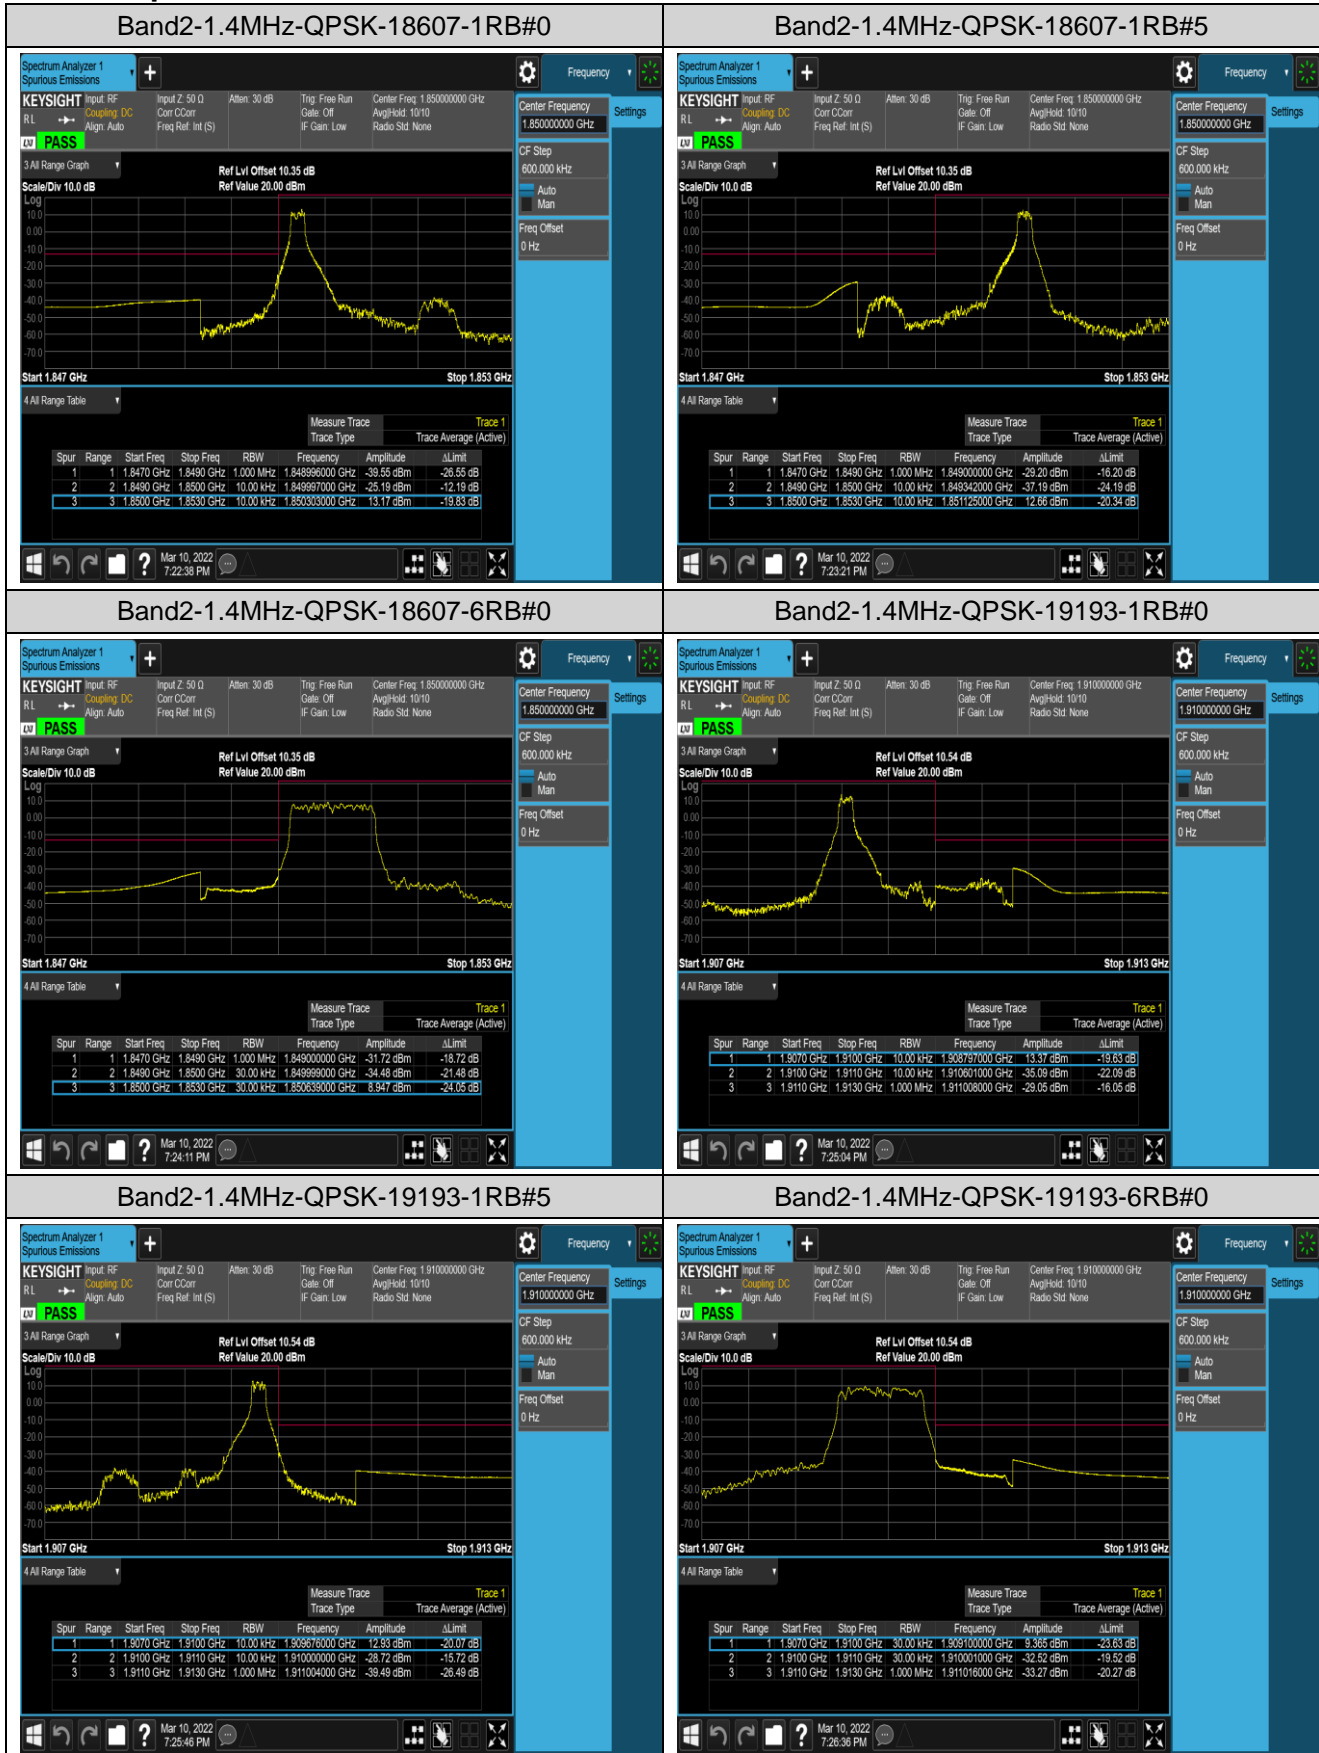

Test Graphs