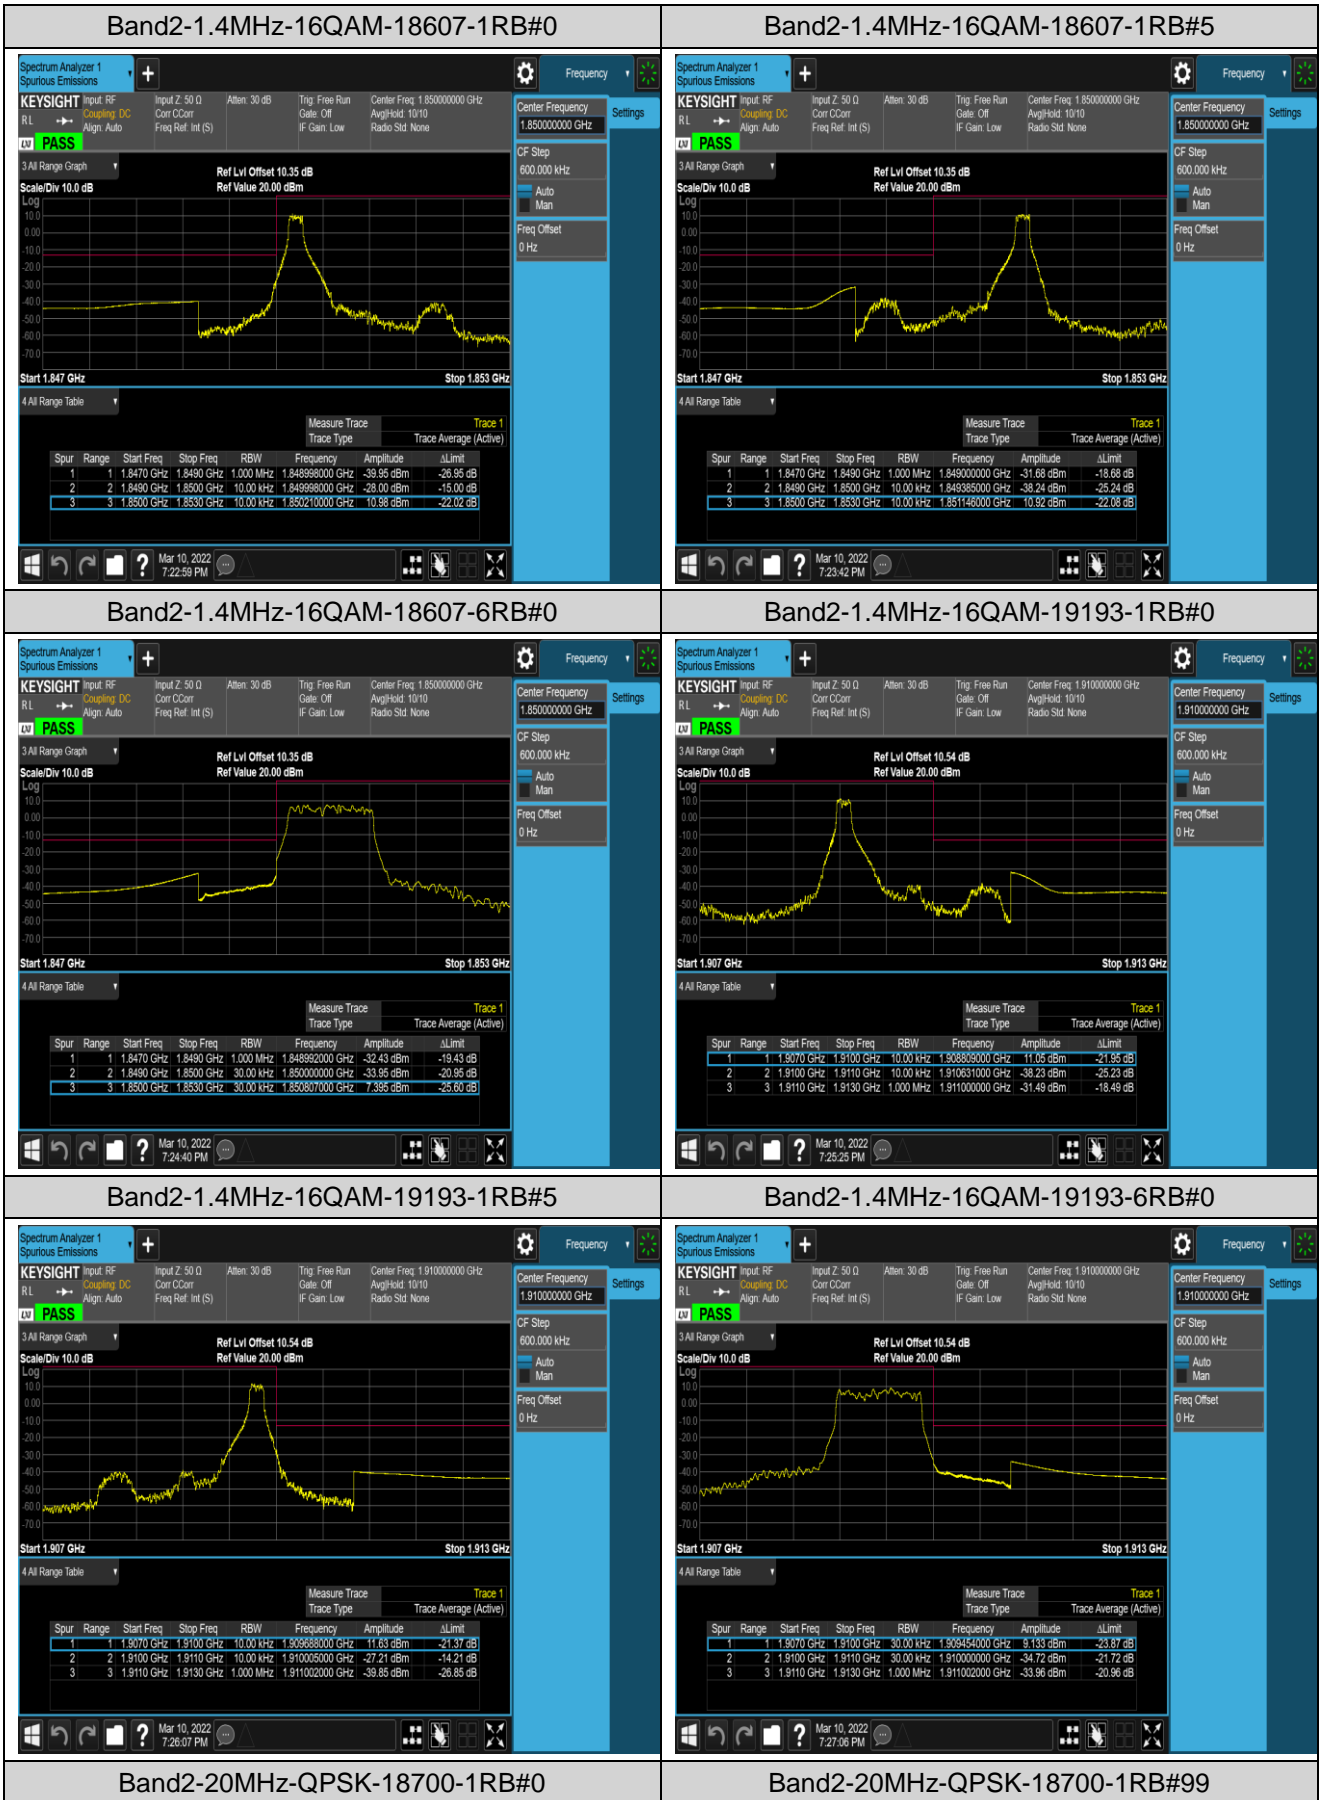

*Remark: All bandwidth and all modulation had been tested, but only the worst case data displayed in this report.*

Test Graphs

Band2-20MHz-QPSK-18700-100RB#0

Band2-20MHz-QPSK-19100-1RB#0

Band2-20MHz-QPSK-19100-1RB#99