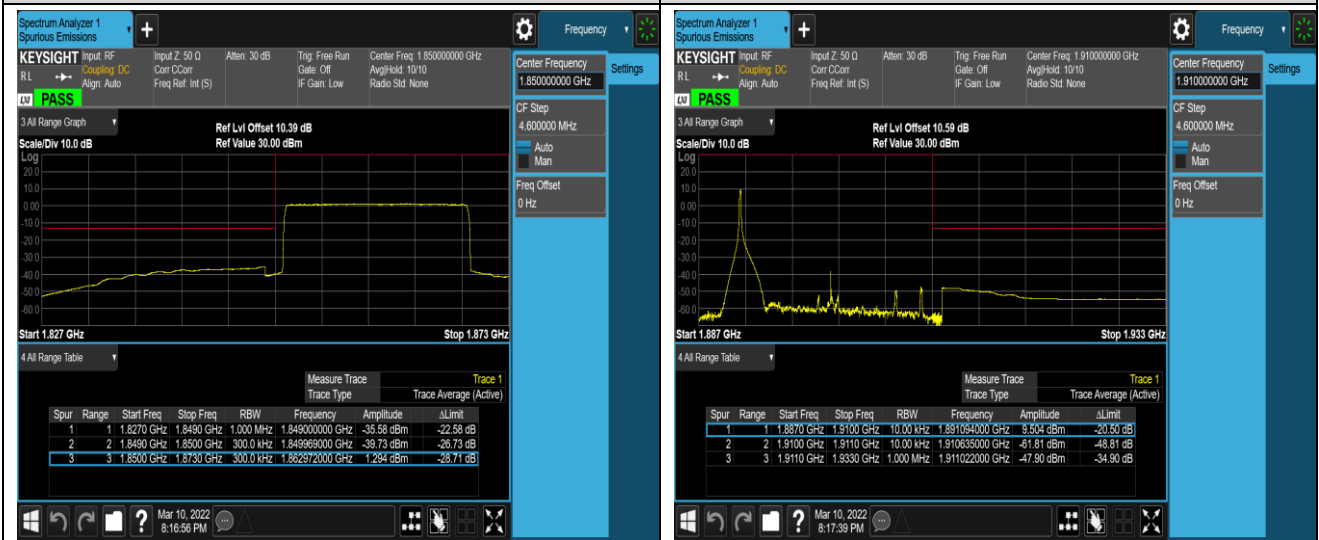

*Remark: All bandwidth and all modulation had been tested, but only the worst case data displayed in this report.*

Test Graphs

Band2-20MHz-QPSK-18700-100RB#0

Band2-20MHz-QPSK-19100-1RB#0

Band2-20MHz-QPSK-19100-1RB#99

Band2-20MHz-QPSK-19100-100RB#0

Band2-20MHz-16QAM-18700-1RB#0

Band2-20MHz-16QAM-18700-1RB#99

Band2-20MHz-16QAM-18700-100RB#0

Band2-20MHz-16QAM-19100-1RB#0

Band2-20MHz-16QAM-19100-1RB#99

Band2-20MHz-16QAM-19100-100RB#0