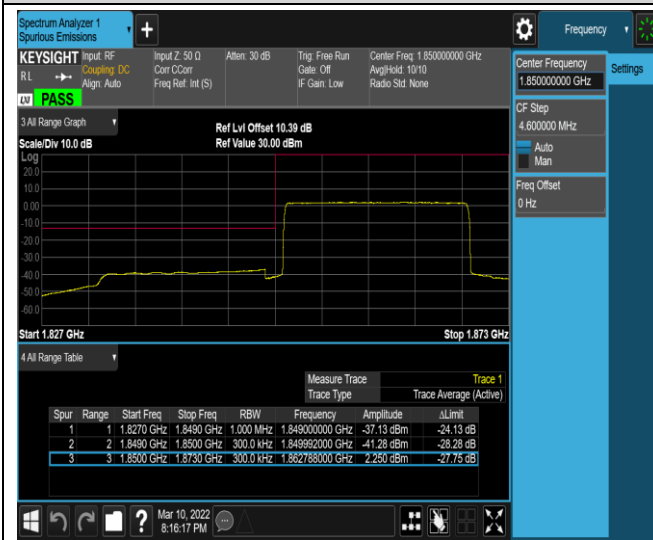

*Remark: All bandwidth and all modulation had been tested, but only the worst case data displayed in this report.*

Test Graphs

Band2-20MHz-QPSK-18700-100RB#0

Band2-20MHz-QPSK-19100-1RB#0

Band2-20MHz-QPSK-19100-1RB#99