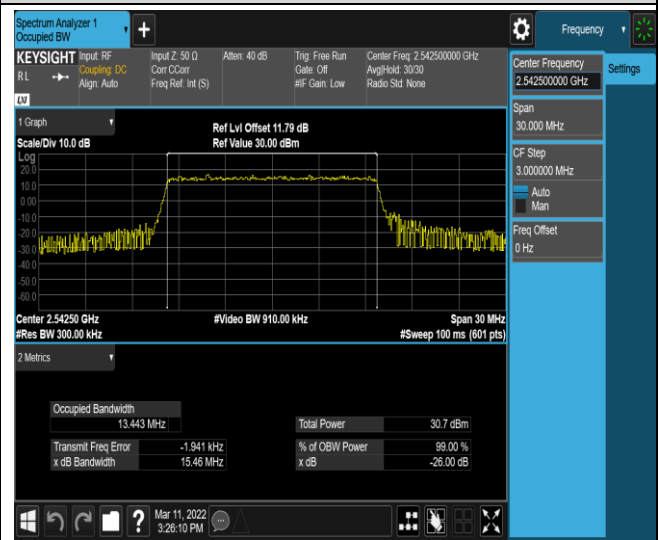

Band41-15MHz-QPSK-41165-75RB#0

Band41-15MHz-16QAM-40115-75RB#0

Band41-15MHz-16QAM-40640-75RB#0

Band41-15MHz-16QAM-41165-75RB#0

Band41-20MHz-QPSK-40140-100RB#0

Band41-20MHz-QPSK-40640-100RB#0

Band41-20MHz-QPSK-41140-100RB#0