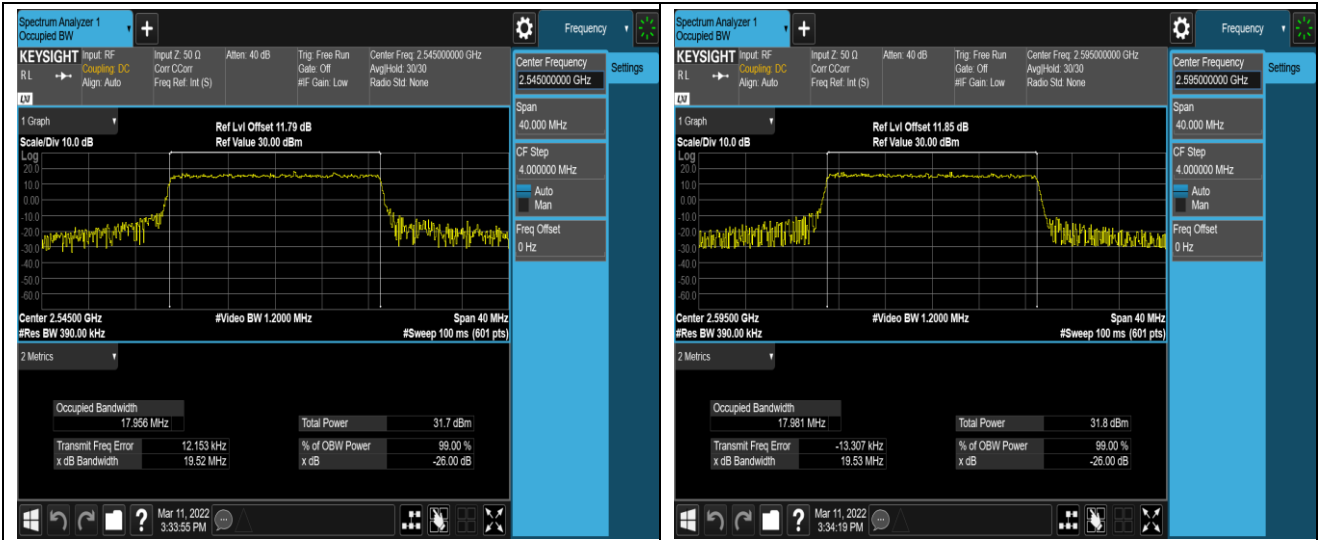

Band41-15MHz-QPSK-41165-75RB#0

Band41-15MHz-16QAM-40115-75RB#0

Band41-15MHz-16QAM-40640-75RB#0

Band41-15MHz-16QAM-41165-75RB#0

Band41-20MHz-QPSK-40140-100RB#0

Band41-20MHz-QPSK-40640-100RB#0

Band41-20MHz-QPSK-41140-100RB#0