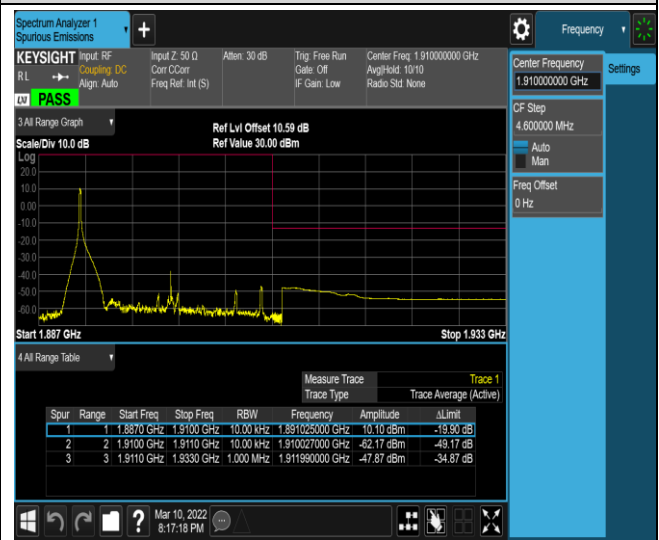

*Remark: All bandwidth and all modulation had been tested, but only the worst case data displayed in this report.*

Test Graphs

Band2-20MHz-QPSK-18700-100RB#0

Band2-20MHz-QPSK-19100-1RB#0

Band2-20MHz-QPSK-19100-1RB#99