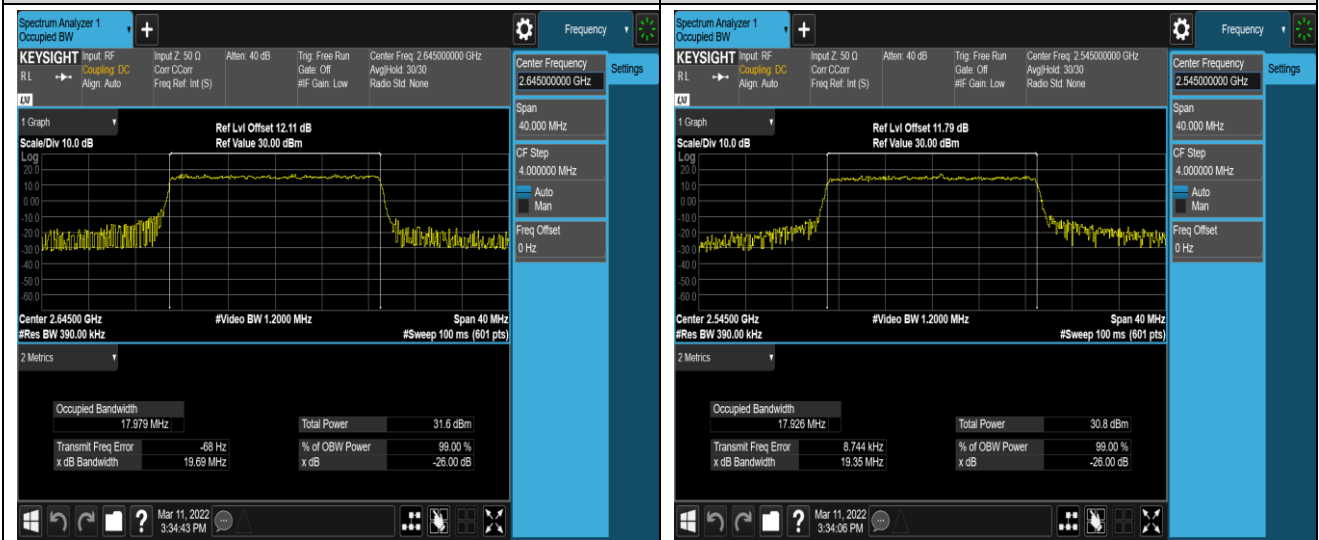

Band41-20MHz-QPSK-41140-100RB#0

Band41-20MHz-16QAM-40140-100RB#0