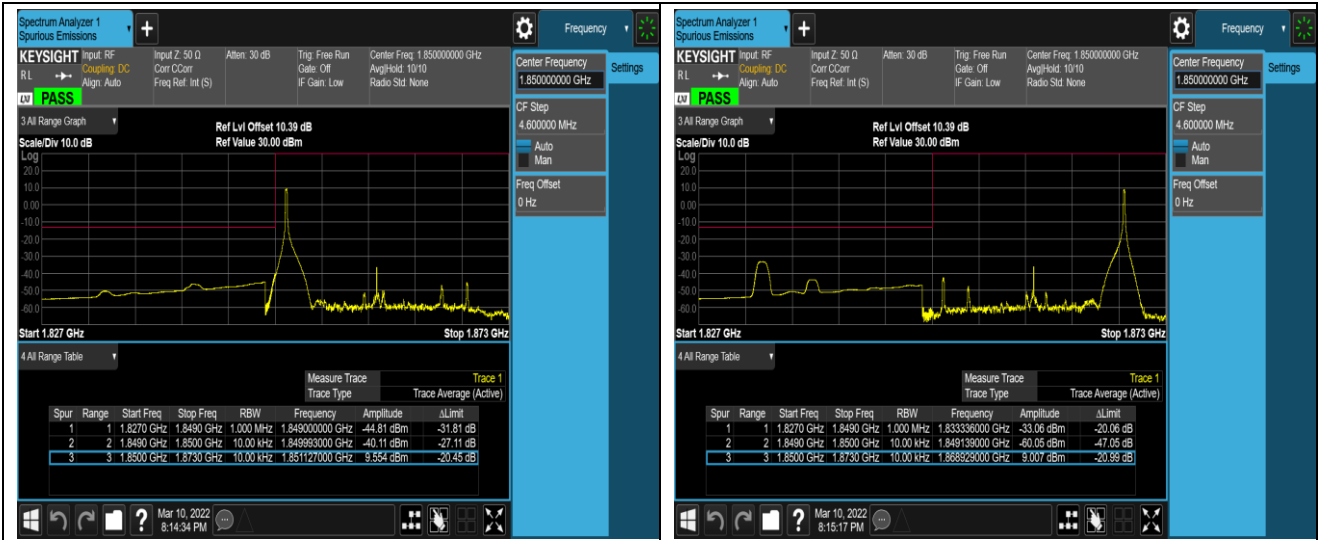

*Remark: All bandwidth and all modulation had been tested, but only the worst case data displayed in this report.*

Test Graphs

Band2-20MHz-QPSK-18700-100RB#0

Band2-20MHz-QPSK-19100-1RB#0

Band2-20MHz-QPSK-19100-1RB#99