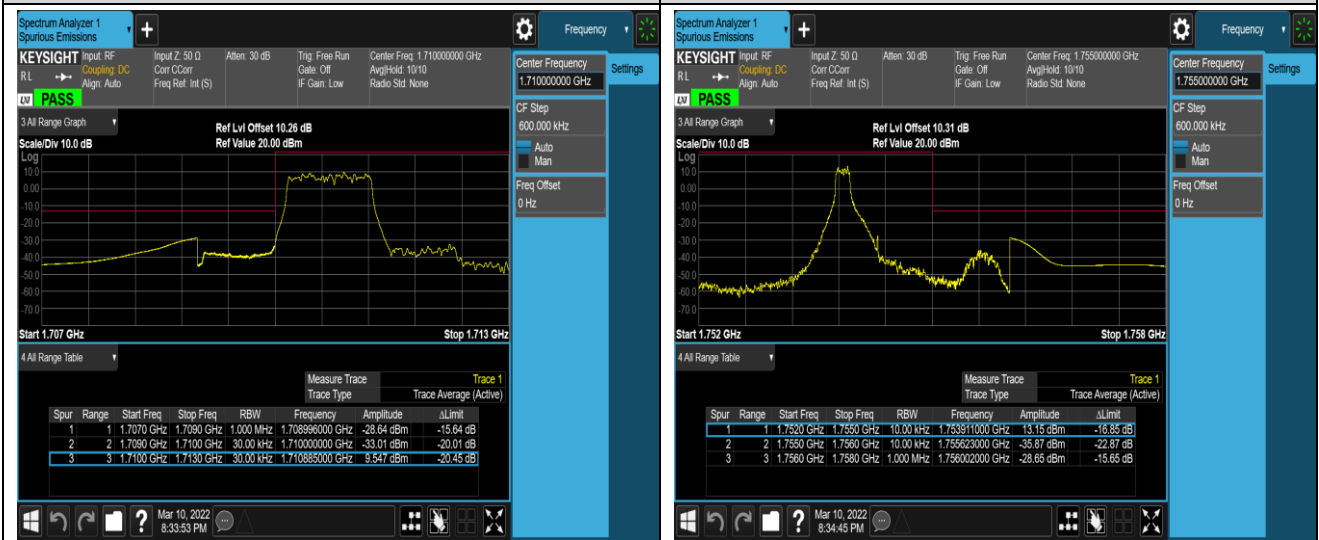

Band4-1.4MHz-QPSK-19957-6RB#0

Band4-1.4MHz-QPSK-20393-1RB#0