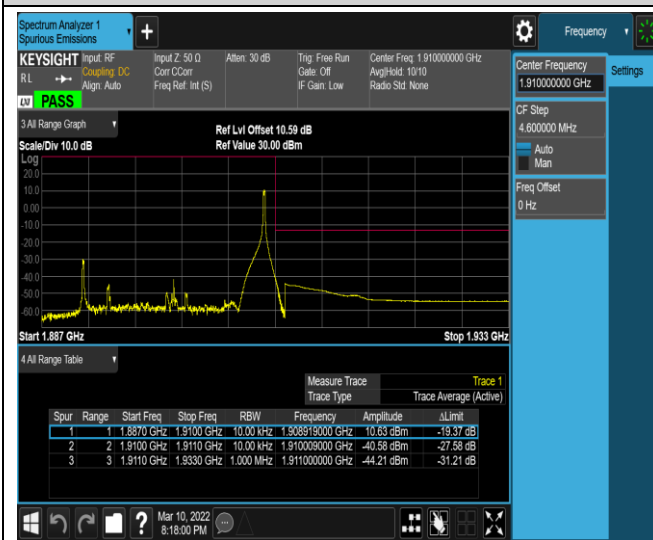

Band2-20MHz-QPSK-19100-1RB#99