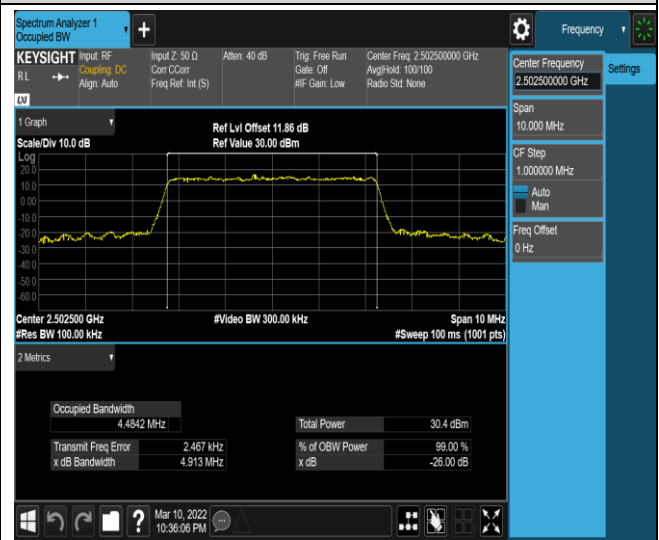

Band5-5MHz-16QAM-20525-25RB#0

Band5-5MHz-16QAM-20625-25RB#0

Band5-10MHz-QPSK-20450-50RB#0

Band5-10MHz-QPSK-20525-50RB#0

Band7-5MHz-QPSK-21425-25RB#0

Band7-5MHz-16QAM-20775-25RB#0

Band7-5MHz-16QAM-21100-25RB#0