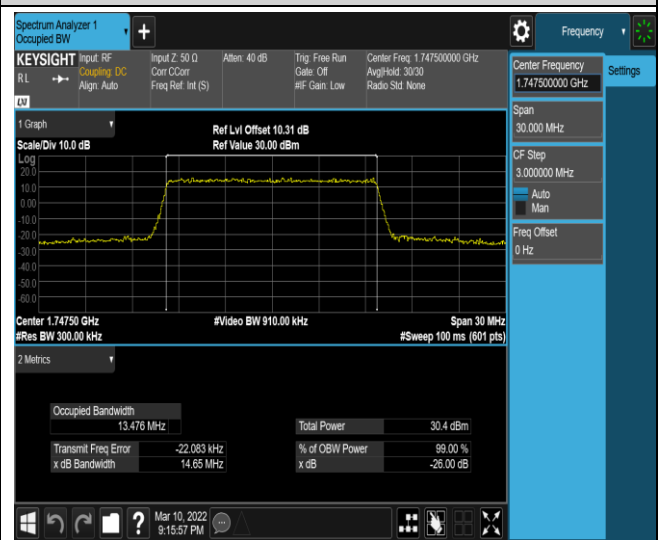

Band4-15MHz-16QAM-20025-75RB#0

Band4-15MHz-16QAM-20175-75RB#0

Band4-15MHz-16QAM-20325-75RB#0

Band4-20MHz-QPSK-20050-100RB#0

Band4-20MHz-QPSK-20175-100RB#0

Band5-5MHz-QPSK-20625-25RB#0

Band5-5MHz-16QAM-20425-25RB#0