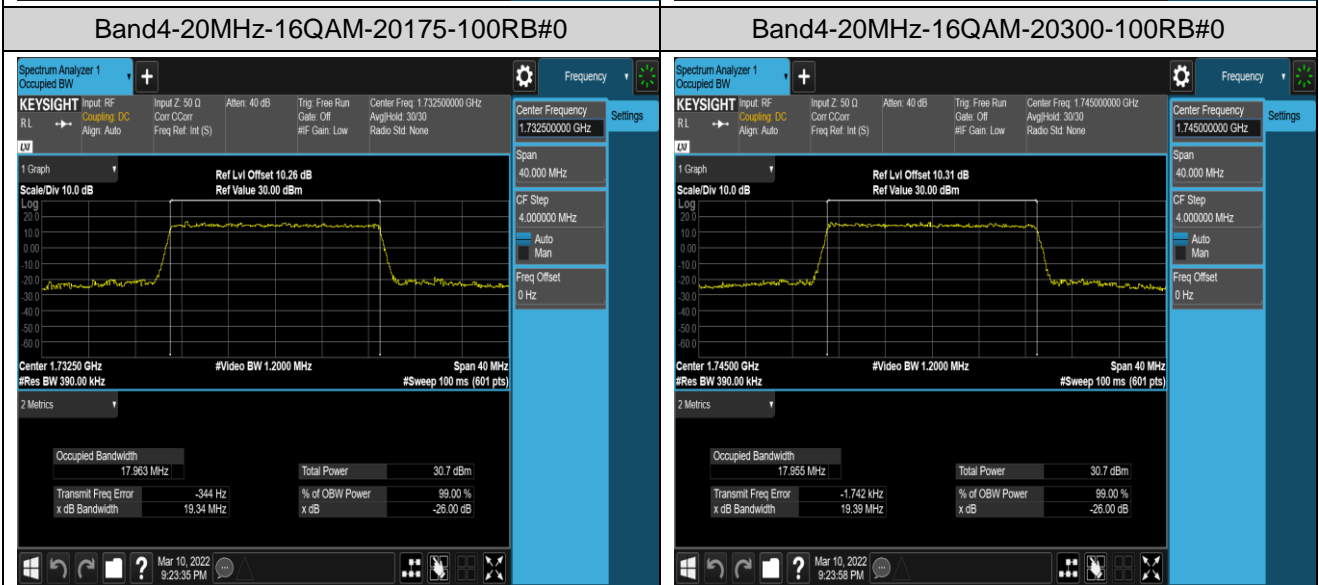

Band4-15MHz-16QAM-20025-75RB#0

Band4-15MHz-16QAM-20175-75RB#0

Band4-15MHz-16QAM-20325-75RB#0

Band4-20MHz-QPSK-20050-100RB#0

Band4-20MHz-QPSK-20175-100RB#0

Band5-5MHz-QPSK-20625-25RB#0

Band5-5MHz-16QAM-20425-25RB#0