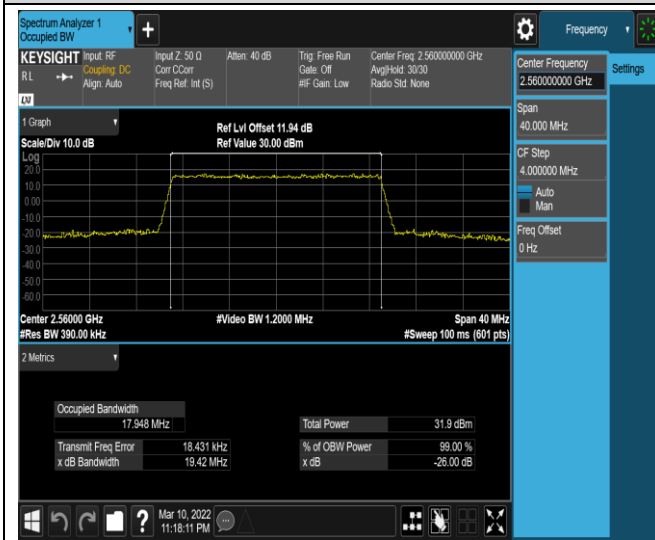

Band7-20MHz-QPSK-21350-100RB#0

Band7-20MHz-16QAM-21100-100RB#0