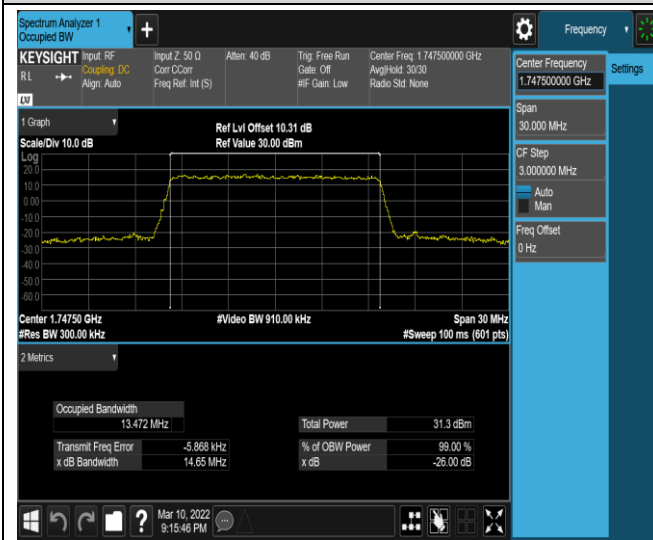

Band4-10MHz-QPSK-20350-50RB#0

Band4-10MHz-16QAM-20000-50RB#0

Band4-10MHz-16QAM-20175-50RB#0

Band4-10MHz-16QAM-20350-50RB#0

Band4-15MHz-QPSK-20025-75RB#0

Band4-15MHz-QPSK-20175-75RB#0

Band4-15MHz-QPSK-20325-75RB#0

Band4-15MHz-16QAM-20025-75RB#0

Band4-15MHz-16QAM-20175-75RB#0

Band4-15MHz-16QAM-20325-75RB#0

Band4-20MHz-QPSK-20050-100RB#0

Band4-20MHz-QPSK-20175-100RB#0

Band5-5MHz-QPSK-20625-25RB#0

Band5-5MHz-16QAM-20425-25RB#0