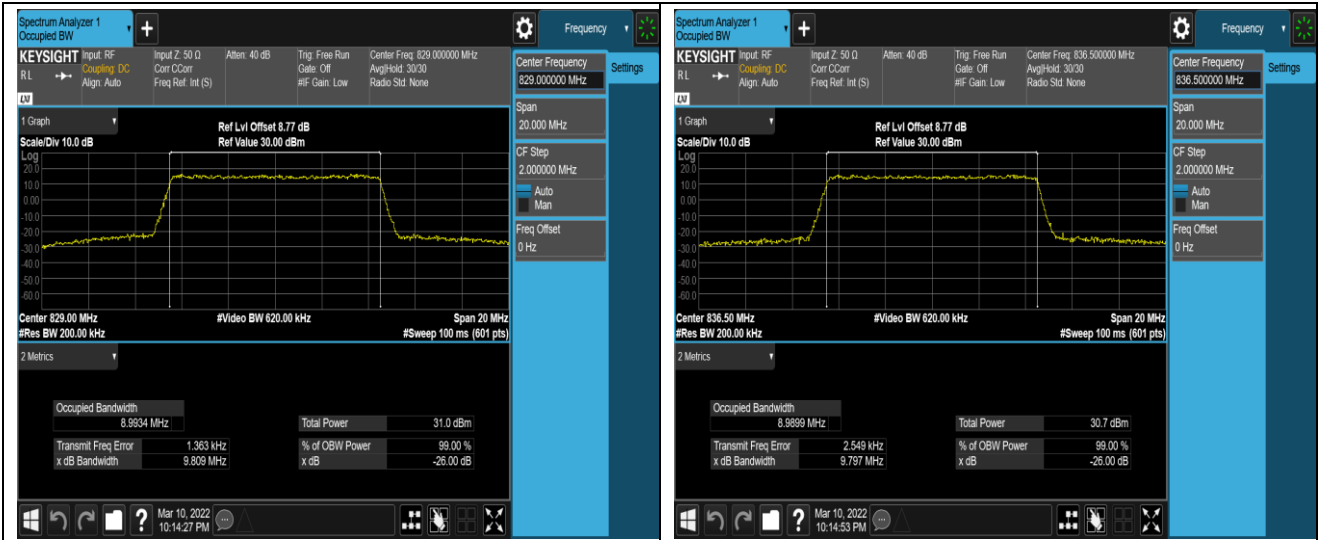

Band5-10MHz-QPSK-20450-50RB#0

Band5-10MHz-QPSK-20525-50RB#0