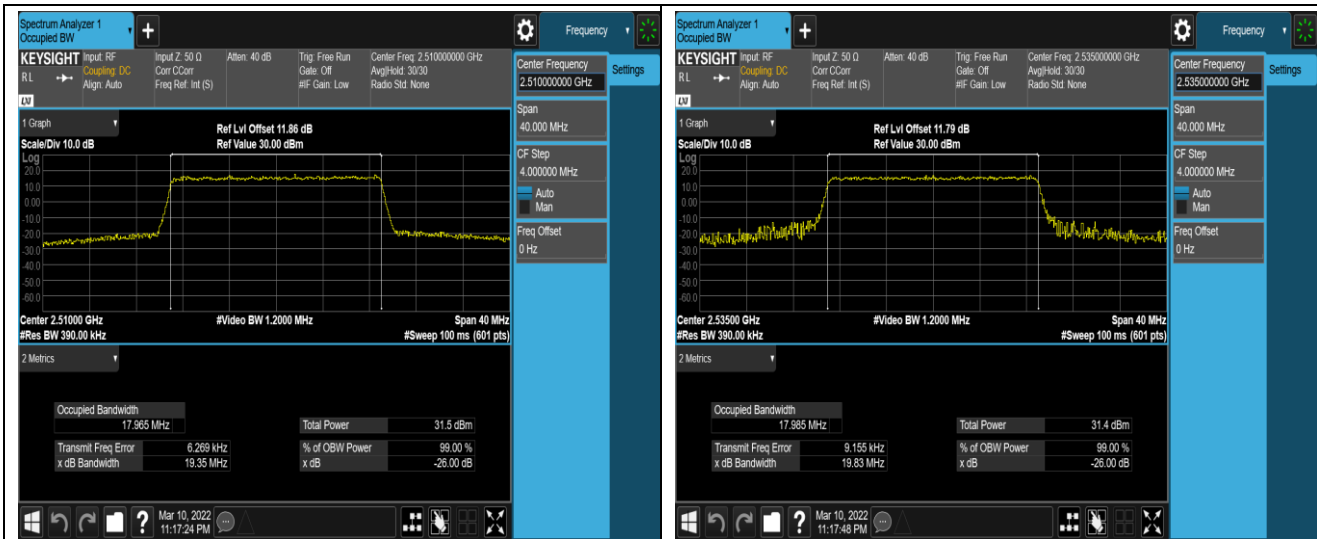

Band7-20MHz-QPSK-20850-100RB#0

Band7-20MHz-QPSK-21100-100RB#0

Band7-20MHz-QPSK-21350-100RB#0

Band7-20MHz-16QAM-20850-100RB#0