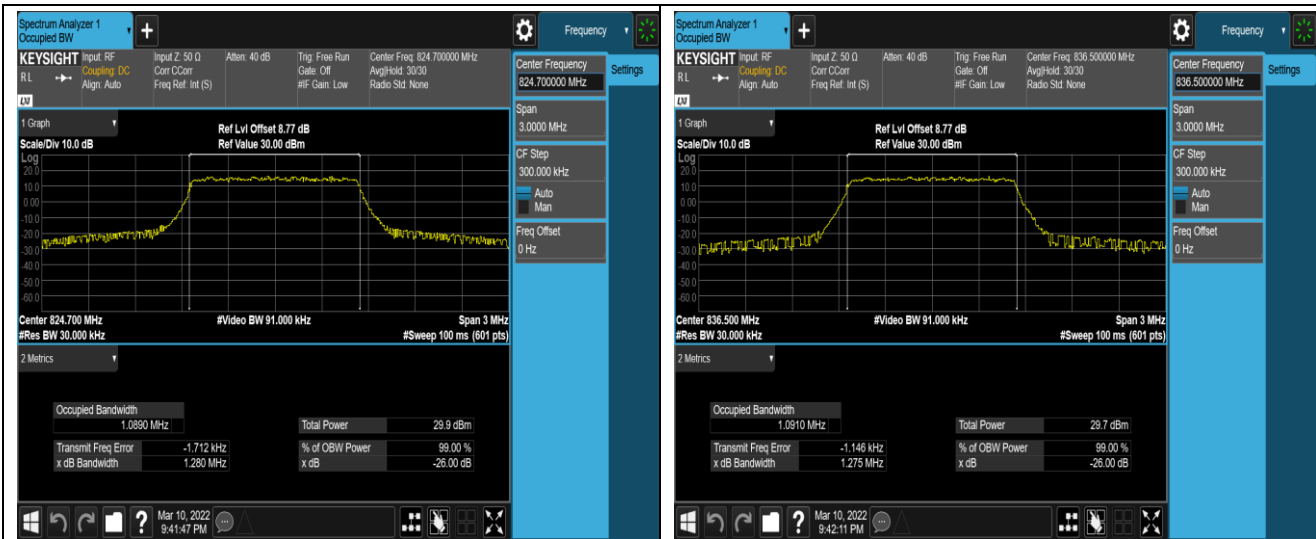

Band4-15MHz-16QAM-20025-75RB#0

Band4-15MHz-16QAM-20175-75RB#0

Band4-15MHz-16QAM-20325-75RB#0

Band4-20MHz-QPSK-20050-100RB#0

Band4-20MHz-QPSK-20175-100RB#0

Band5-5MHz-QPSK-20625-25RB#0

Band5-5MHz-16QAM-20425-25RB#0