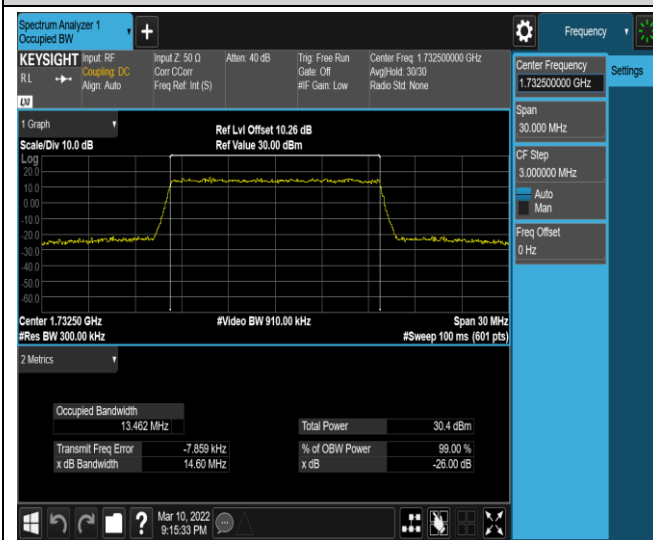

Band4-10MHz-QPSK-20350-50RB#0

Band4-10MHz-16QAM-20000-50RB#0

Band4-10MHz-16QAM-20175-50RB#0

Band4-10MHz-16QAM-20350-50RB#0

Band4-15MHz-QPSK-20025-75RB#0

Band4-15MHz-QPSK-20175-75RB#0

Band4-15MHz-QPSK-20325-75RB#0

Band4-15MHz-16QAM-20025-75RB#0

Band4-15MHz-16QAM-20175-75RB#0

Band4-15MHz-16QAM-20325-75RB#0

Band4-20MHz-QPSK-20050-100RB#0

Band4-20MHz-QPSK-20175-100RB#0

Band5-5MHz-QPSK-20625-25RB#0

Band5-5MHz-16QAM-20425-25RB#0