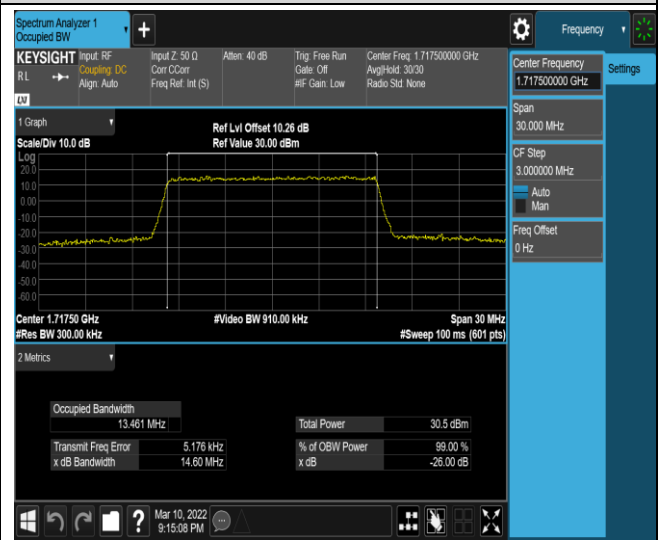

Band4-10MHz-QPSK-20350-50RB#0

Band4-10MHz-16QAM-20000-50RB#0

Band4-10MHz-16QAM-20175-50RB#0

Band4-10MHz-16QAM-20350-50RB#0

Band4-15MHz-QPSK-20025-75RB#0

Band4-15MHz-QPSK-20175-75RB#0

Band4-15MHz-QPSK-20325-75RB#0

Band4-15MHz-16QAM-20025-75RB#0

Band4-15MHz-16QAM-20175-75RB#0

Band4-15MHz-16QAM-20325-75RB#0

Band4-20MHz-QPSK-20050-100RB#0

Band4-20MHz-QPSK-20175-100RB#0

Band5-5MHz-QPSK-20625-25RB#0

Band5-5MHz-16QAM-20425-25RB#0