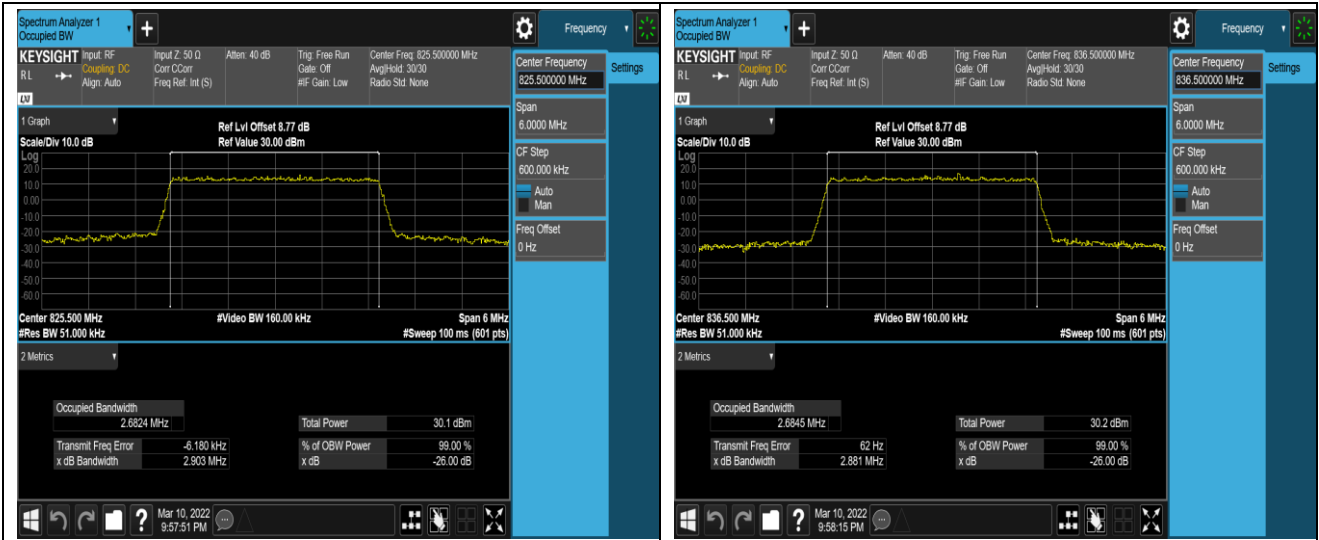

Band4-15MHz-16QAM-20025-75RB#0

Band4-15MHz-16QAM-20175-75RB#0

Band4-15MHz-16QAM-20325-75RB#0

Band4-20MHz-QPSK-20050-100RB#0

Band4-20MHz-QPSK-20175-100RB#0

Band5-5MHz-QPSK-20625-25RB#0

Band5-5MHz-16QAM-20425-25RB#0