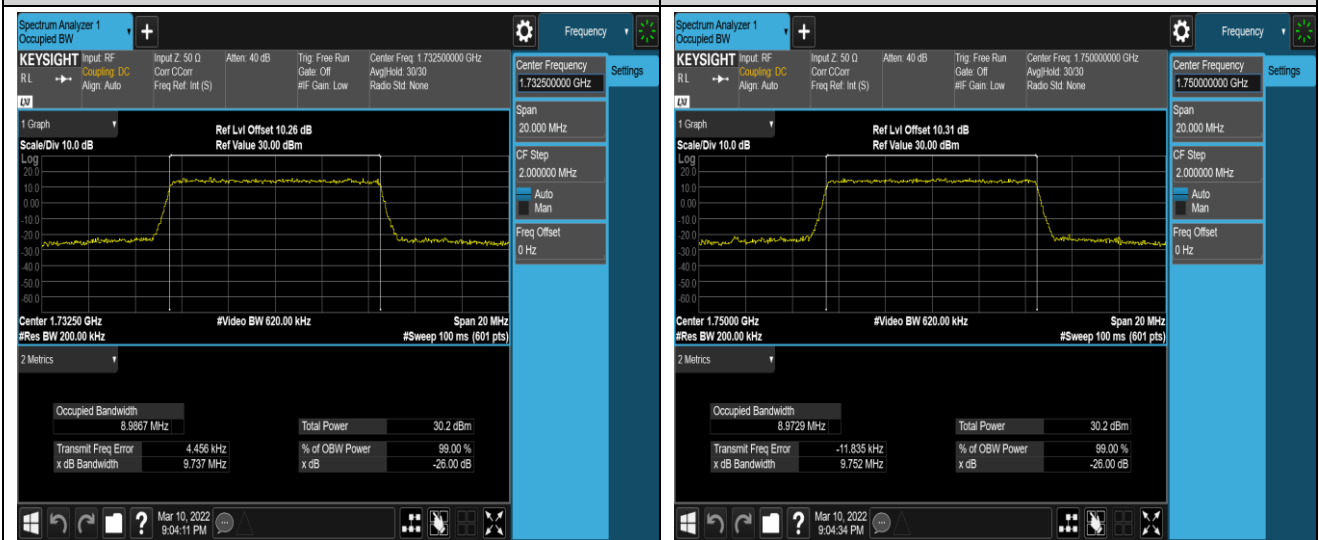

Band4-10MHz-QPSK-20350-50RB#0

Band4-10MHz-16QAM-20000-50RB#0

Band4-10MHz-16QAM-20175-50RB#0

Band4-10MHz-16QAM-20350-50RB#0

Band4-15MHz-QPSK-20025-75RB#0

Band4-15MHz-QPSK-20175-75RB#0

Band4-15MHz-QPSK-20325-75RB#0

Band4-15MHz-16QAM-20025-75RB#0

Band4-15MHz-16QAM-20175-75RB#0

Band4-15MHz-16QAM-20325-75RB#0

Band4-20MHz-QPSK-20050-100RB#0

Band4-20MHz-QPSK-20175-100RB#0

Band5-5MHz-QPSK-20625-25RB#0

Band5-5MHz-16QAM-20425-25RB#0