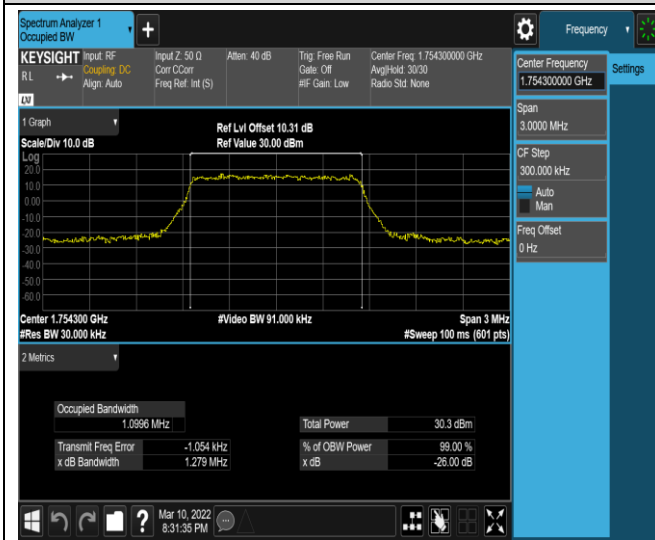

Band4-1.4MHz-QPSK-20393-6RB#0

Band4-1.4MHz-16QAM-20175-6RB#0