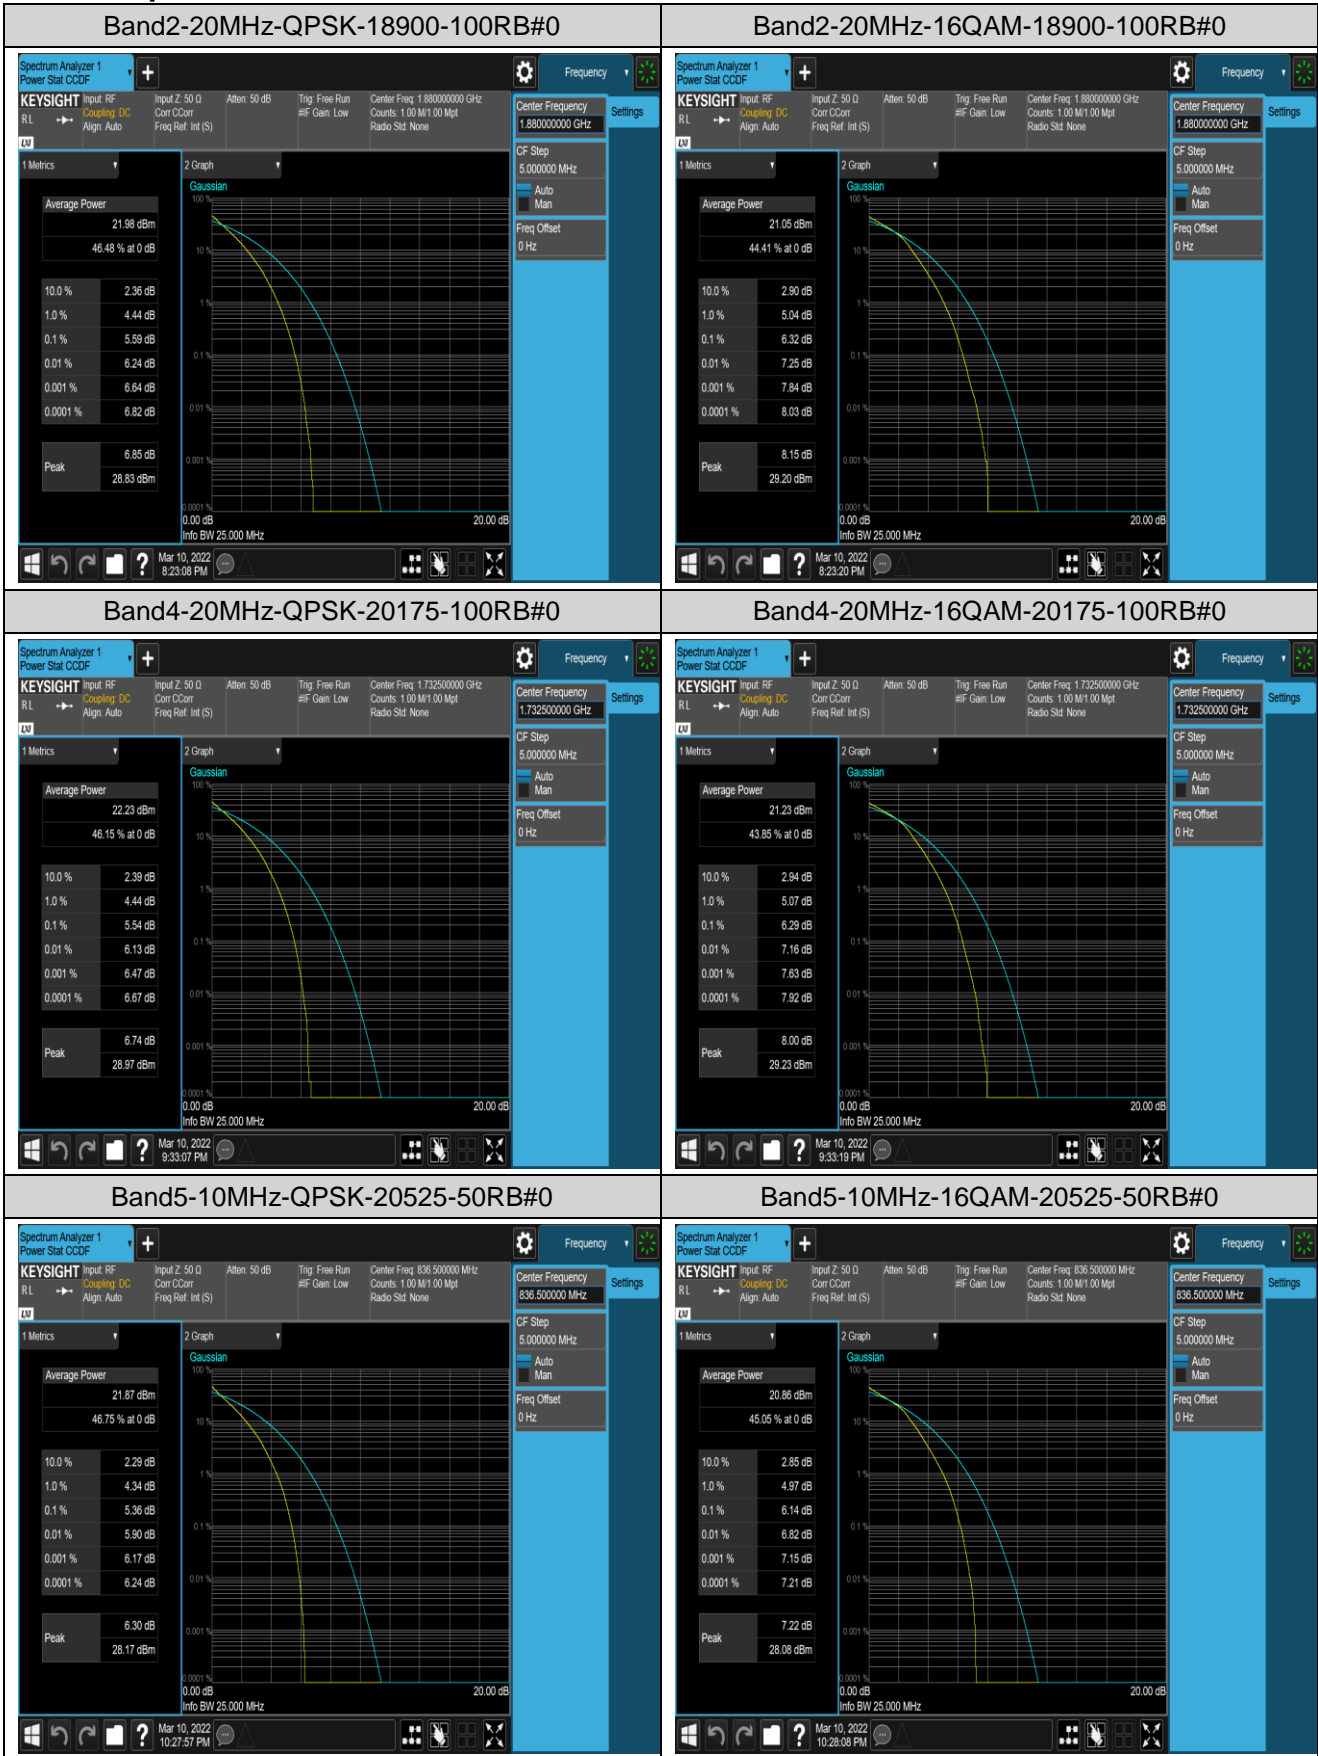

Test Graphs