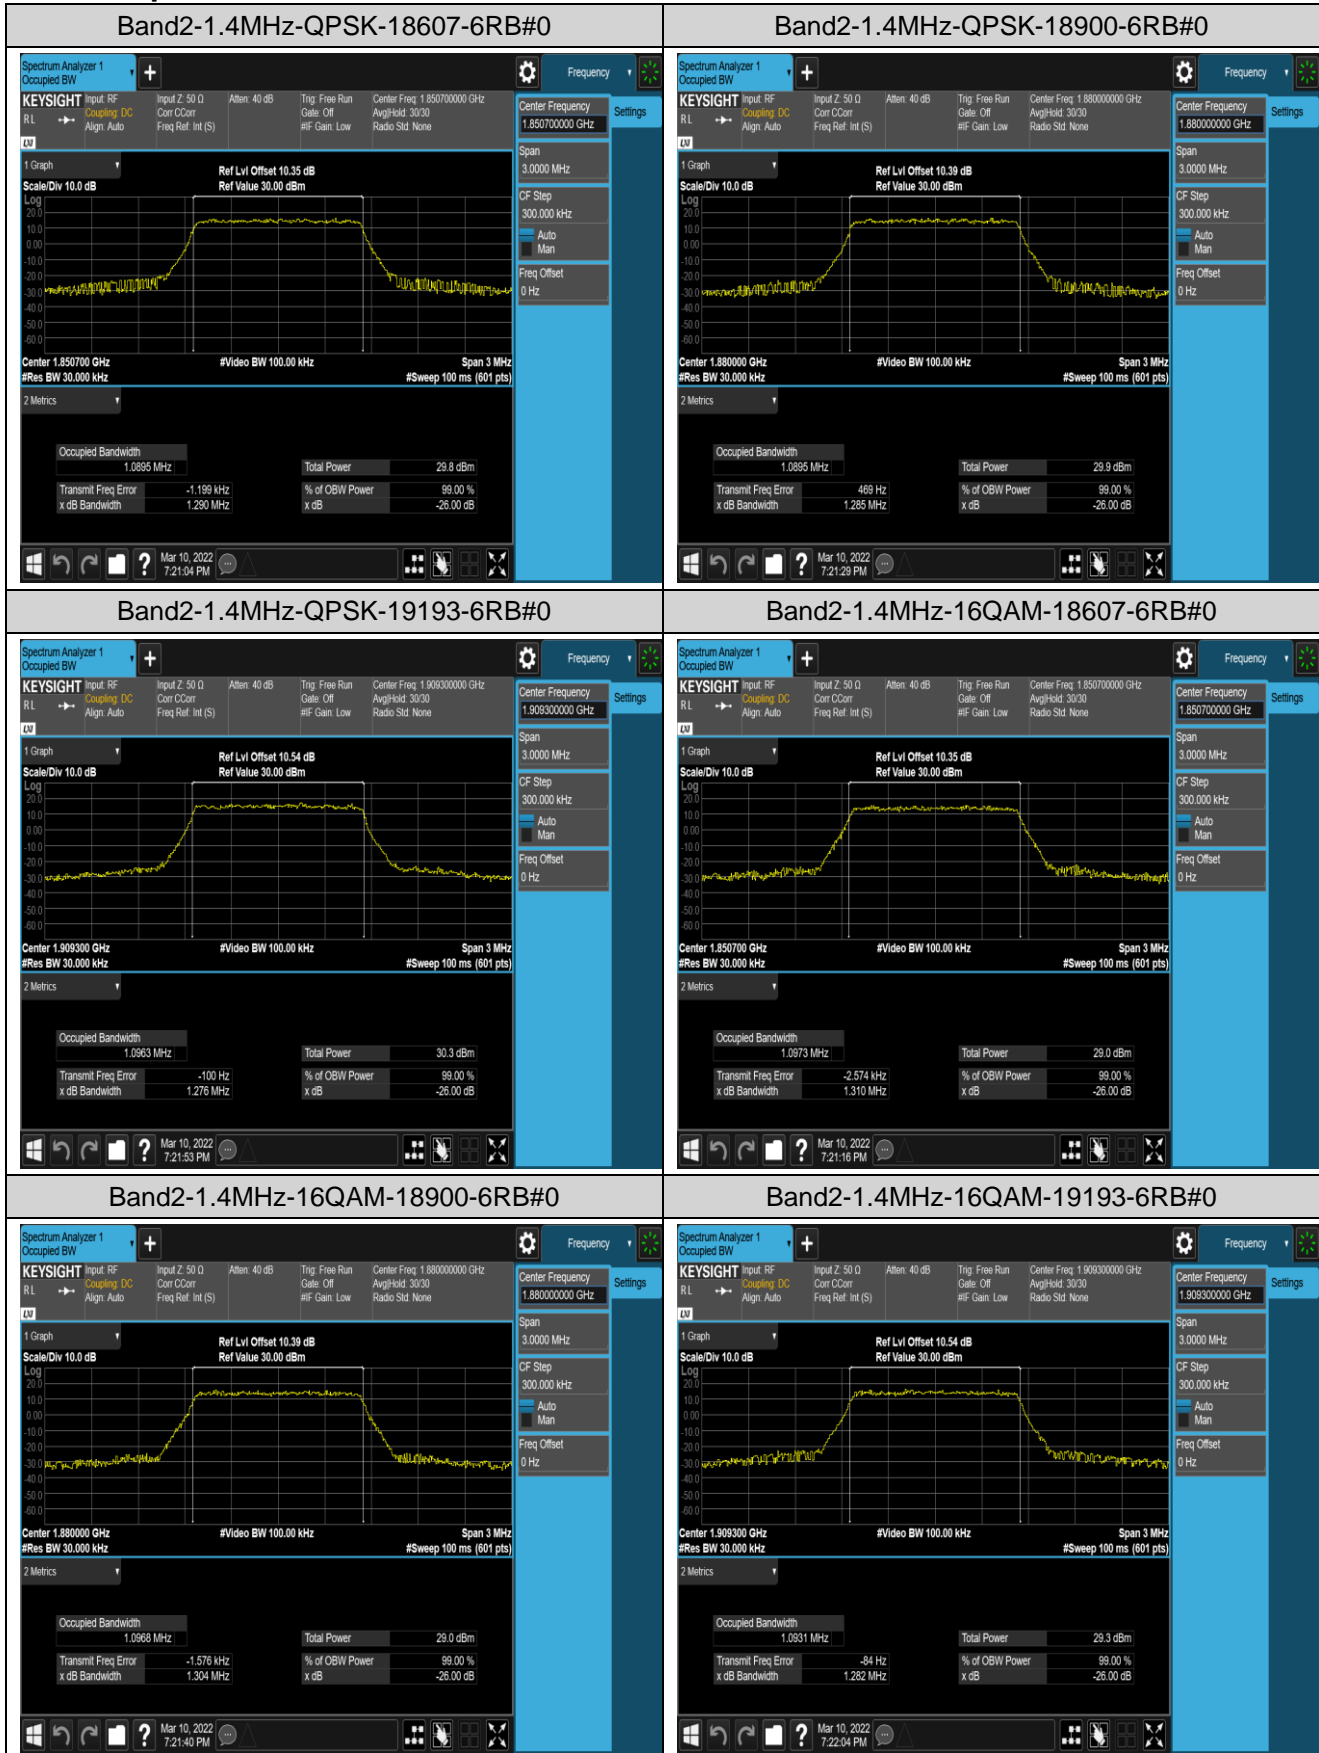

Test Graphs