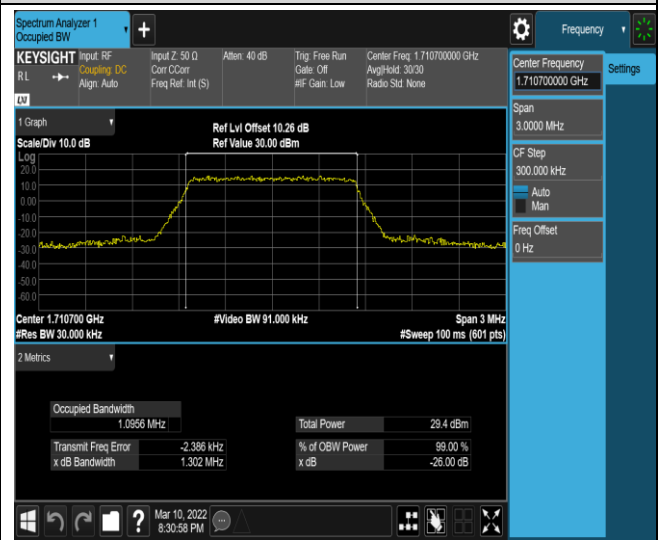

Band4-1.4MHz-16QAM-19957-6RB#0

Band4-1.4MHz-16QAM-20393-6RB#0