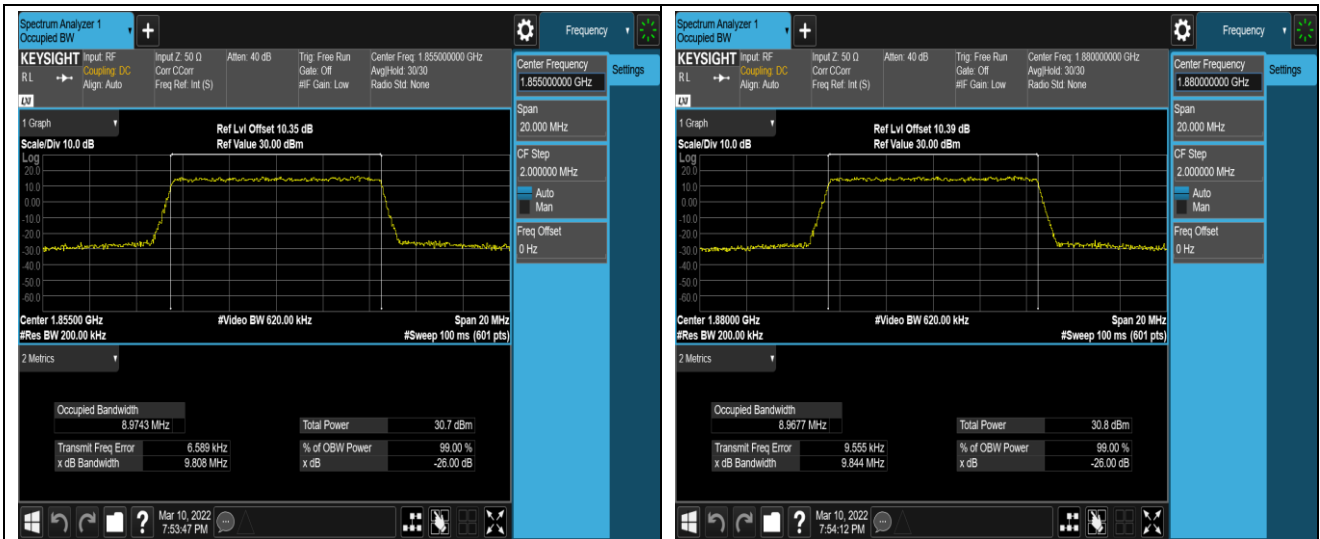

Band2-10MHz-QPSK-19150-50RB#0

Band2-10MHz-16QAM-18650-50RB#0