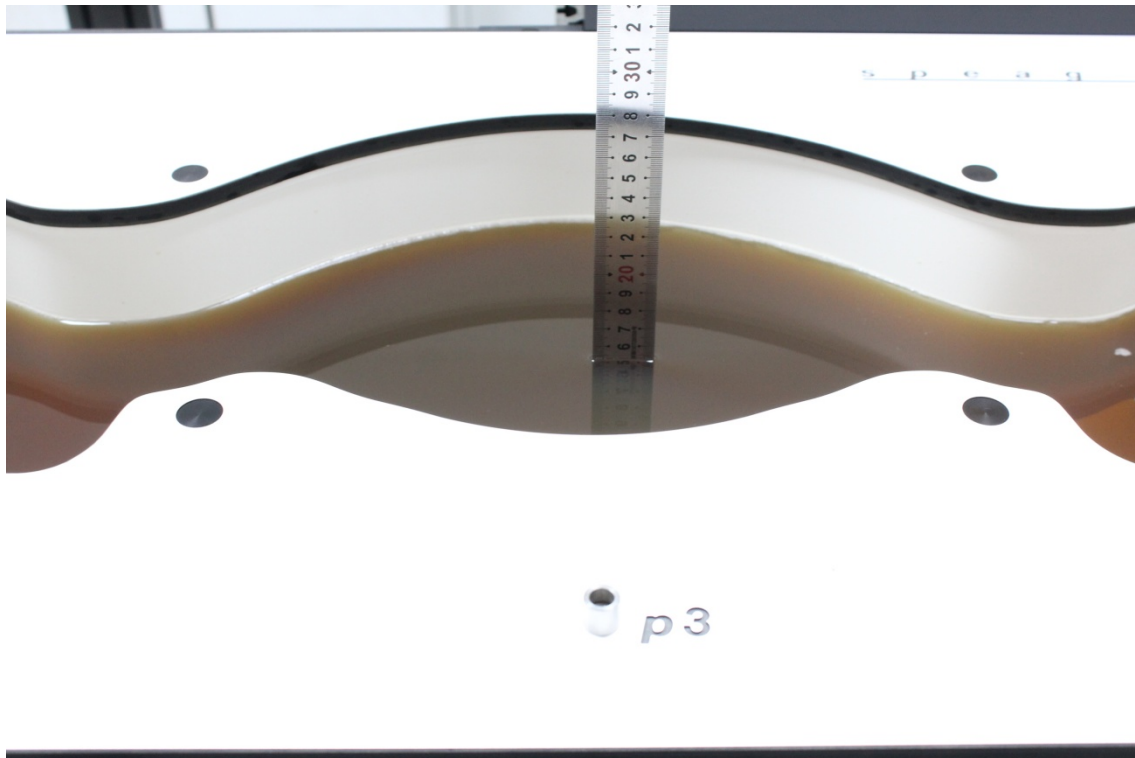

APPENDIX B EUT TEST POSITION PHOTOS

Liquid depth $\geq 15\text{cm}$

- Phantom: SAM-Twin V8.0 P1aP2a; Type: QD 000 P41 AA ; Serial: 1962

Head Left Cheek Setup Photo

Head Left Tilt Setup Photo

Head Right Cheek Setup Photo

Head Right Tilt Setup Photo

Body (Worn) Back Setup Photo (10mm)

Body Left Setup Photo (10mm)

Body Right Setup Photo (10mm)

Body Top Setup Photo (10mm)