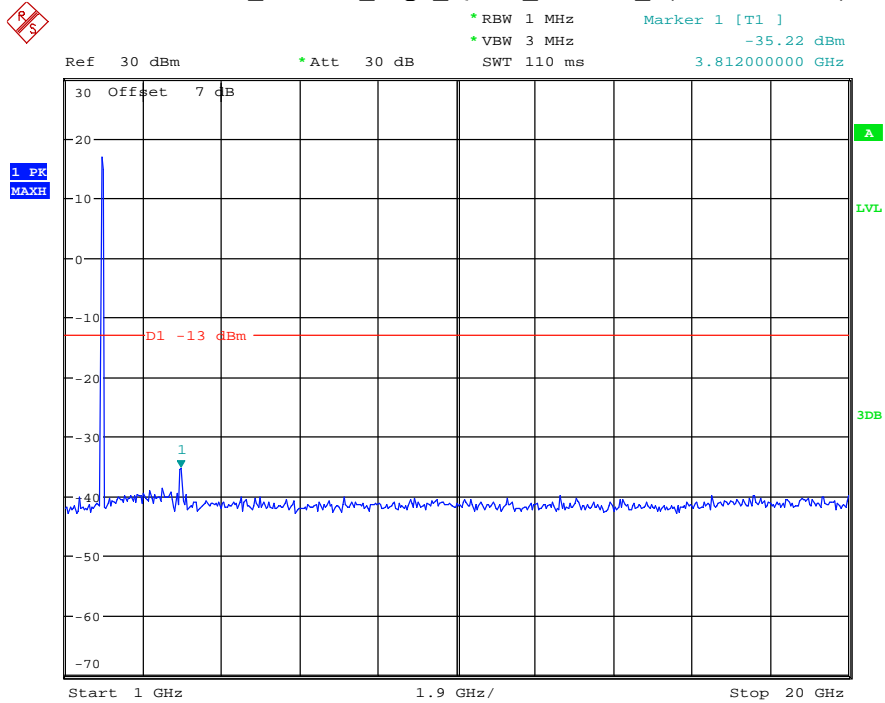

Date: 29.AUG.2021 23:20:00

Band 2_10 MHz_Middle_QPSK_RB50#0_2(1GHz-20GHz)

Date: 29.AUG.2021 23:20:11

Band 2_10 MHz_High_QPSK_RB50#0_1(30MHz-1GHz)

Date: 29.AUG.2021 23:20:30

Band 2_10 MHz_High_QPSK_RB50#0_2(1GHz-20GHz)