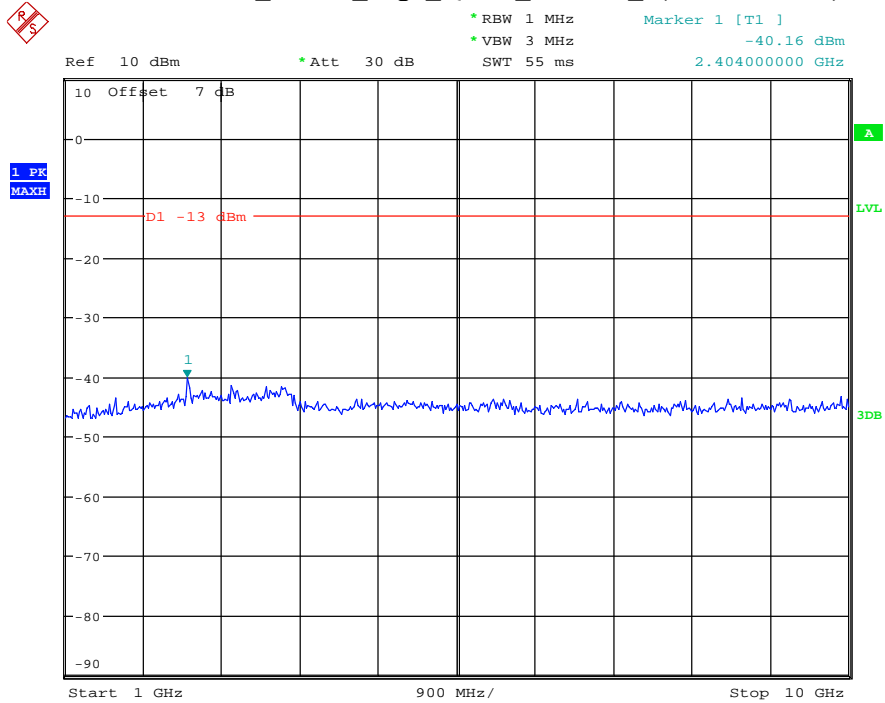

Date: 29.AUG.2021 23:36:42

Band 5_5 MHz_Low_QPSK_RB25#0_1(30MHz-1GHz)

Date: 29.AUG.2021 23:37:00

Band 5_5 MHz_Low_QPSK_RB25#0_2(1GHz-10GHz)

Date: 29.AUG.2021 23:37:11

Band 5_5 MHz_Middle_QPSK_RB25#0_1(30MHz-1GHz)

Date: 29.AUG.2021 23:37:28

Band 5_5 MHz_Middle_QPSK_RB25#0_2(1GHz-10GHz)

Date: 29.AUG.2021 23:37:38

Band 5_5 MHz_High_QPSK_RB25#0_1(30MHz-1GHz)

Date: 29.AUG.2021 23:37:55

Band 5_5 MHz_High_QPSK_RB25#0_2(1GHz-10GHz)

Date: 29.AUG.2021 23:38:06

Band 5_10 MHz_Low_QPSK_RB50#0_1(30MHz-1GHz)

Date: 29.AUG.2021 23:38:30

Band 5_10 MHz_Low_QPSK_RB50#0_2(1GHz-10GHz)

Date: 29.AUG.2021 23:38:41

Band 5_10 MHz_Middle_QPSK_RB50#0_1(30MHz-1GHz)