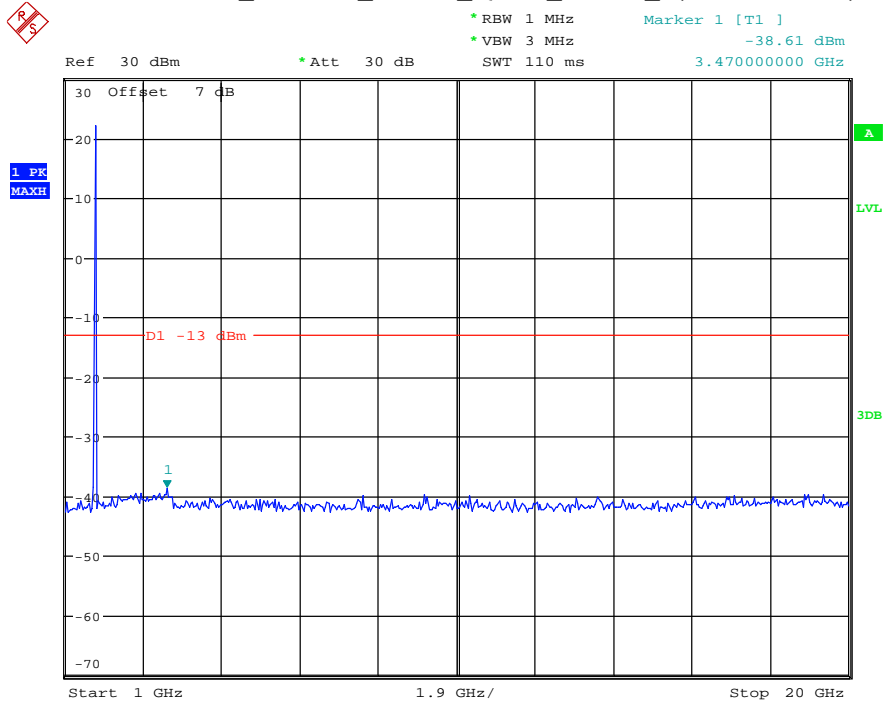

Band 4_1.4 MHz_Middle_QPSK_RB6#0_2(1GHz-20GHz)

Date: 29.AUG.2021 23:25:15