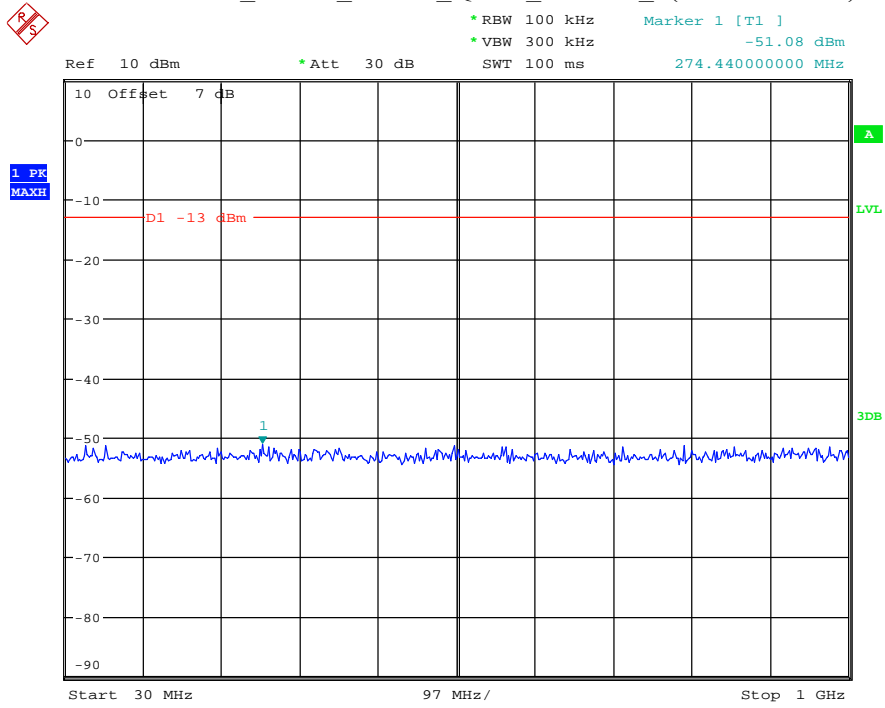

Date: 29.AUG.2021 23:17:39

Band 2_5 MHz_Low_QPSK_RB25#0_1(30MHz-1GHz)

Date: 29.AUG.2021 23:17:58

Band 2_5 MHz_Low_QPSK_RB25#0_2(1GHz-20GHz)

Date: 29.AUG.2021 23:18:08

Band 2_5 MHz_Middle_QPSK_RB25#0_1(30MHz-1GHz)