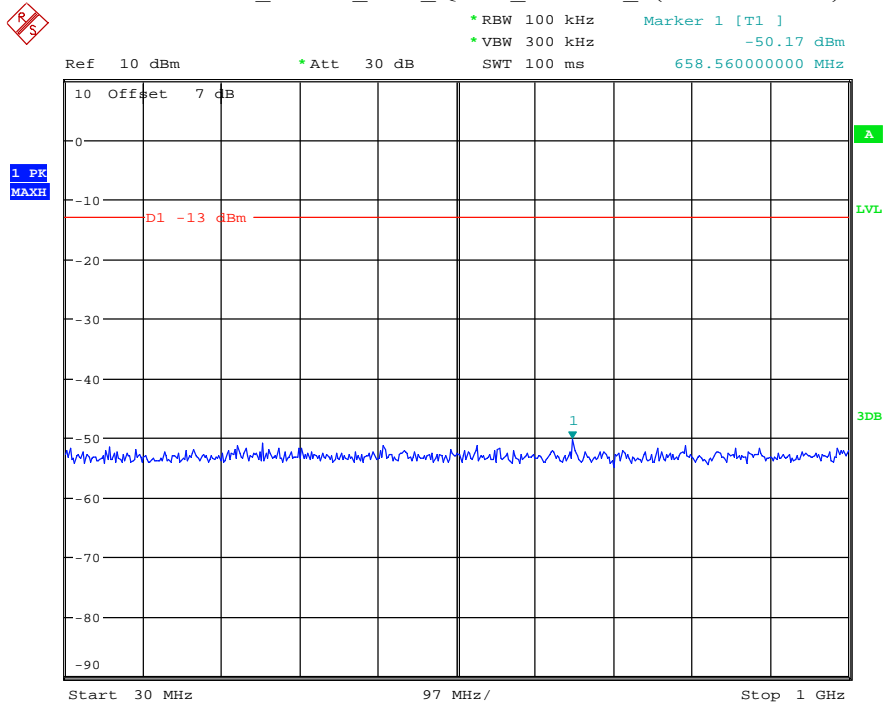

Band 4_5 MHz_Low_QPSK_RB25#0_1(30MHz-1GHz)

Date: 29.AUG.2021 23:27:29