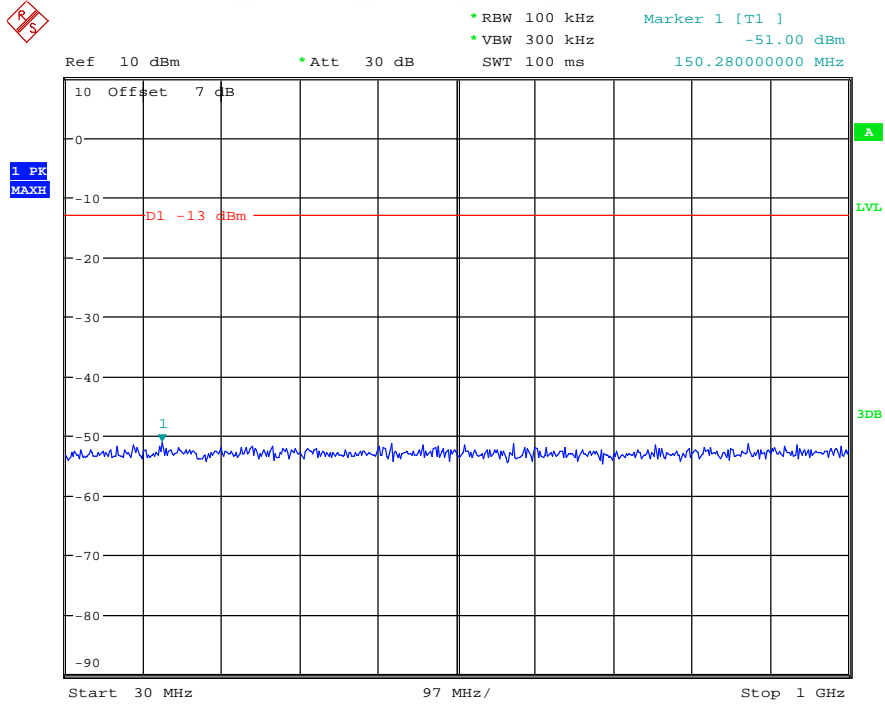

Please refer to following plots:

Band 2_1.4 MHz_Low_QPSK_RB6#0_1(30MHz-1GHz)

Date: 29.AUG.2021 23:14:57

Band 2_1.4 MHz_Low_QPSK_RB6#0_2(1GHz-20GHz)

Date: 29.AUG.2021 23:15:07

Band 2_1.4 MHz_Middle_QPSK_RB6#0_1(30MHz-1GHz)