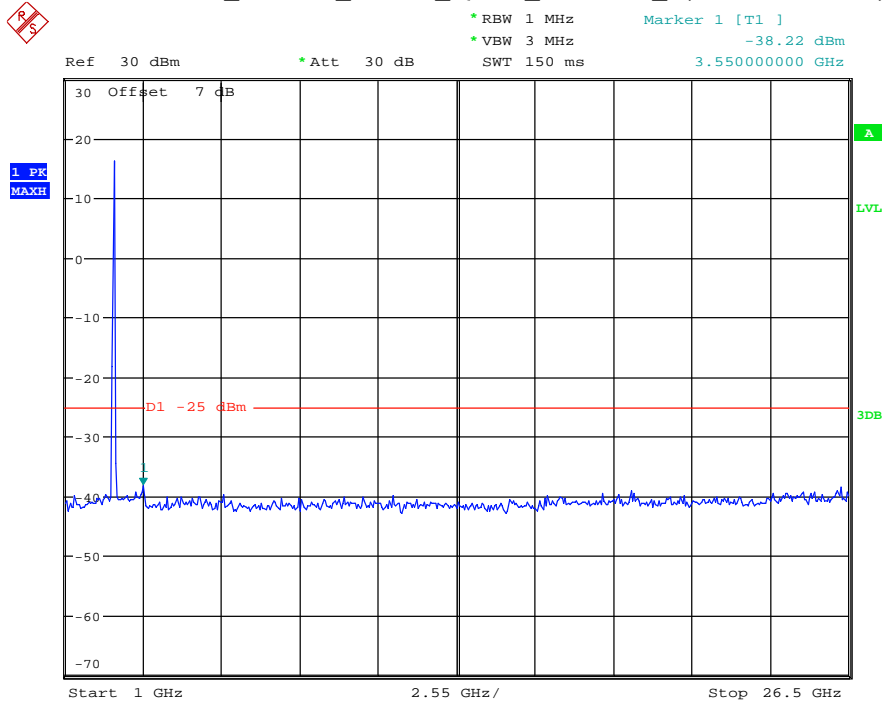

Band 38_20 MHz_Middle_QPSK_RB100#0_2(1GHz-26.5GHz)

Date: 30.AUG.2021 00:59:32