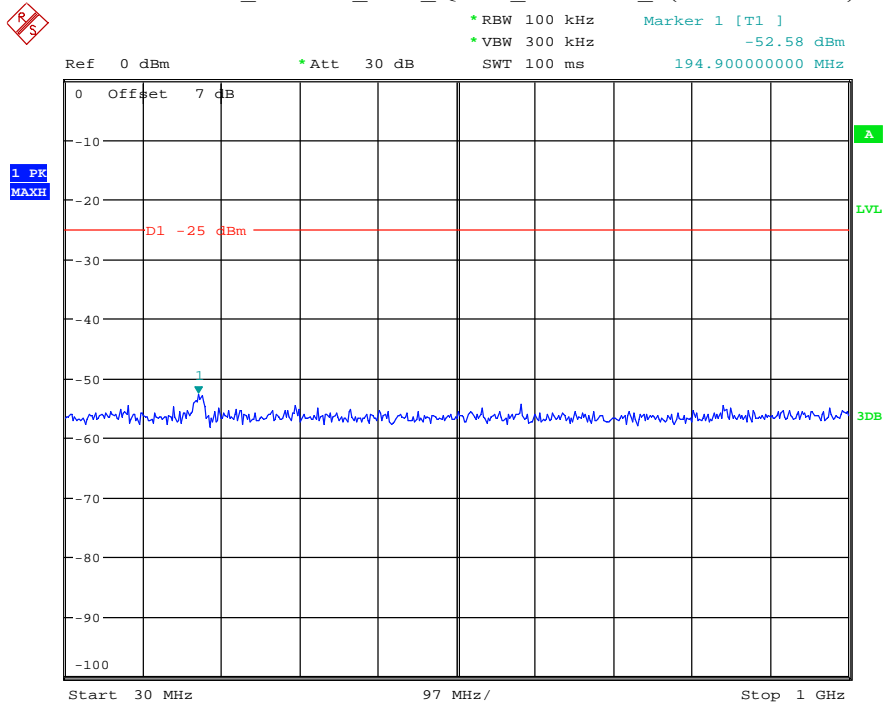

Band 7_20 MHz_Low_QPSK_RB100#0_1(30MHz-1GHz)

Date: 29.AUG.2021 23:45:05