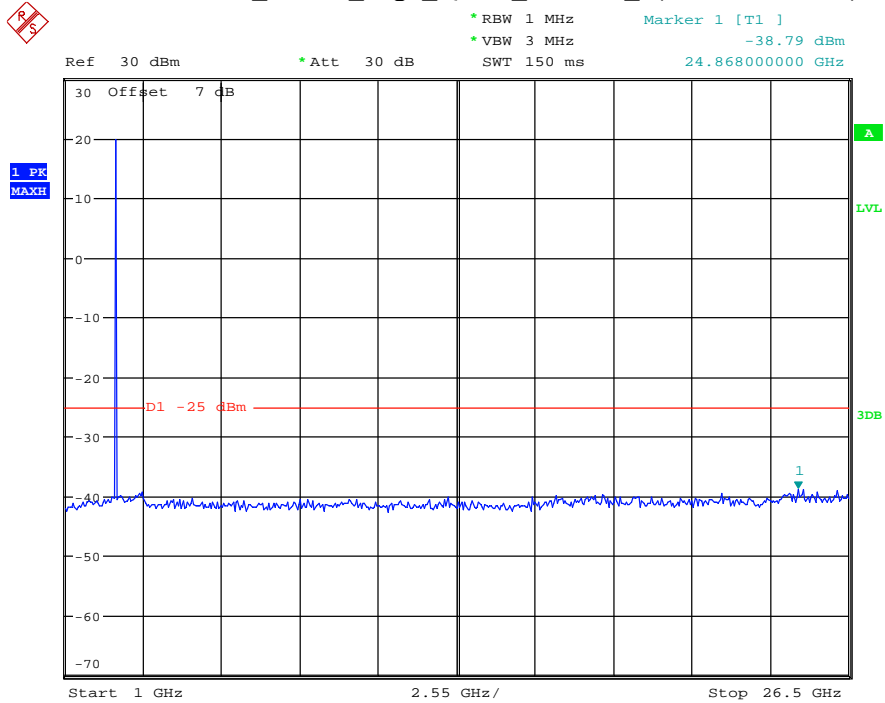

Band 41_5 MHz_High_QPSK_RB25#0_2(1GHz-26.5GHz)

Date: 30.AUG.2021 01:01:30