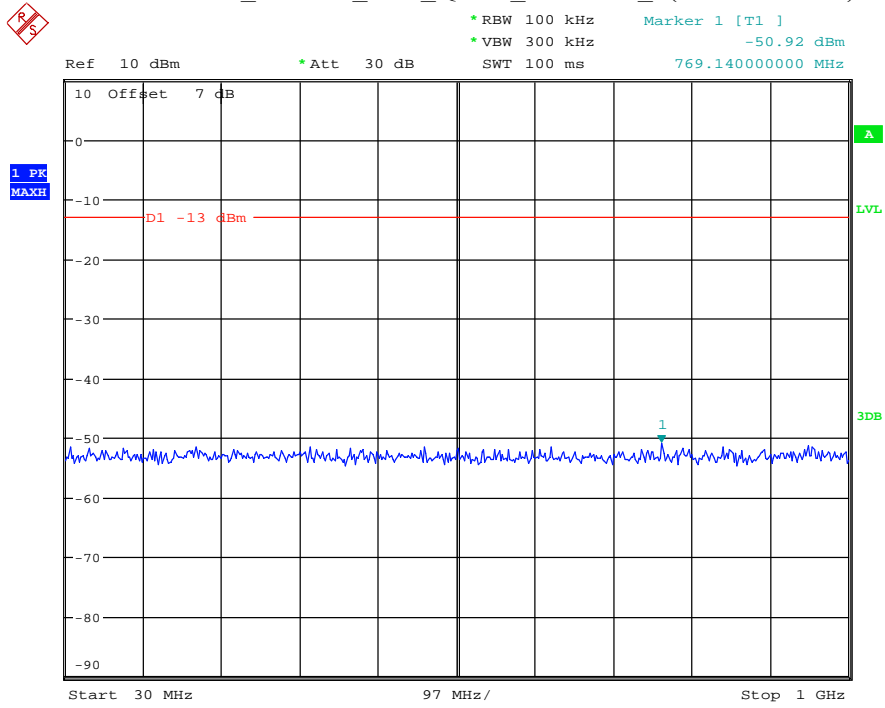

Band 4_20 MHz_Low_QPSK_RB100#0_1(30MHz-1GHz)

Date: 29.AUG.2021 23:32:18