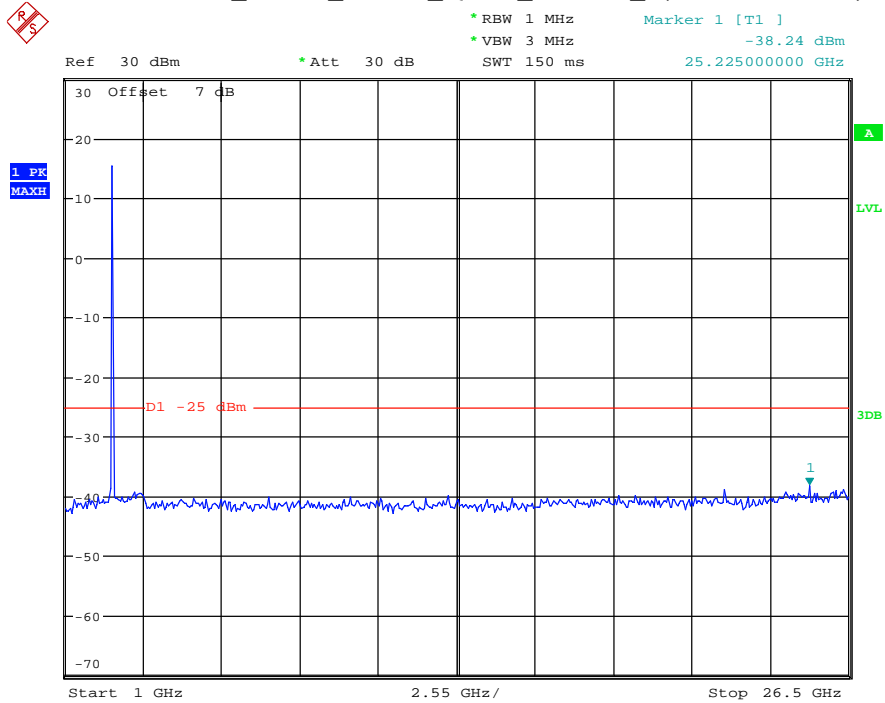

Band 7_5 MHz_Middle_QPSK_RB25#0_2(1GHz-26.5GHz)

Date: 29.AUG.2021 23:40:46