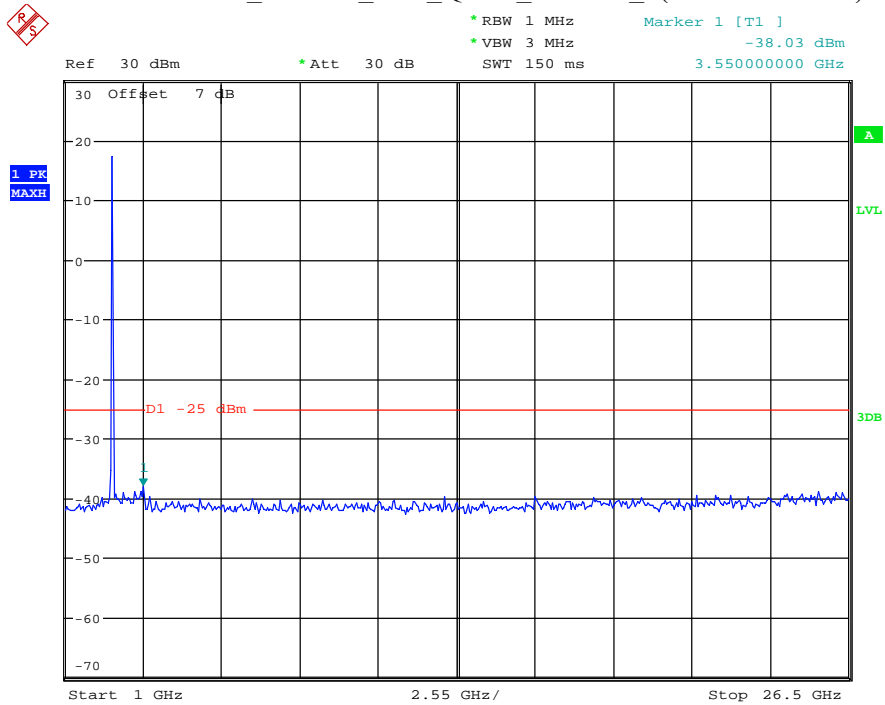

Date: 30.AUG.2021 01:01:20

Band 41_5 MHz_High_QPSK_RB25#0_2(1GHz-26.5GHz)

Date: 30.AUG.2021 01:01:30

Band 41_10 MHz_Low_QPSK_RB50#0_1(30MHz-1GHz)

Date: 30.AUG.2021 01:01:54

Band 41_10 MHz_Low_QPSK_RB50#0_2(1GHz-26.5GHz)