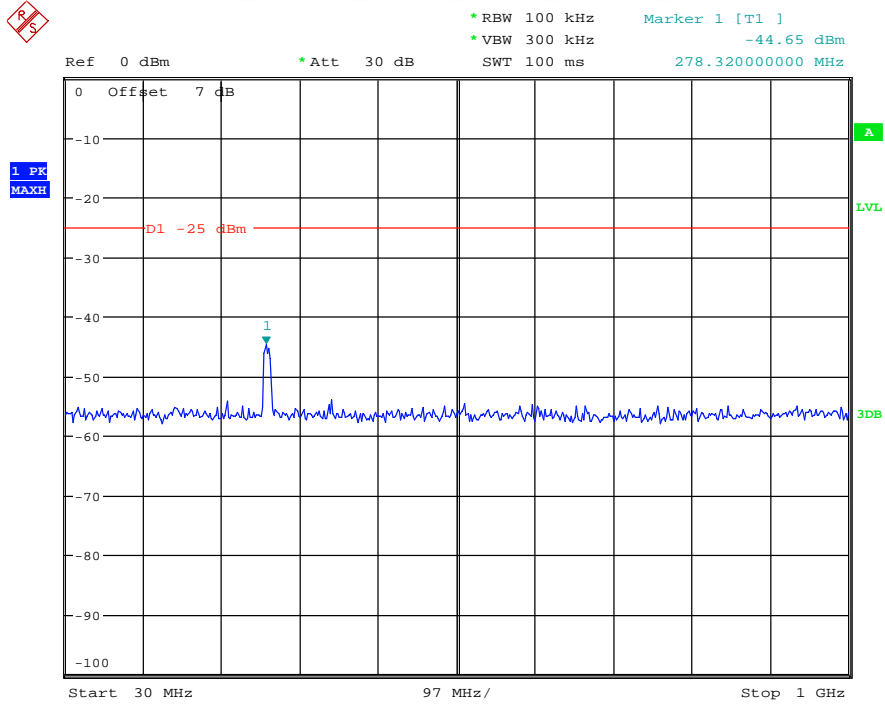

Band 41_10 MHz_Middle_QPSK_RB50#0_1(30MHz-1GHz)

Date: 30.AUG.2021 01:02:24