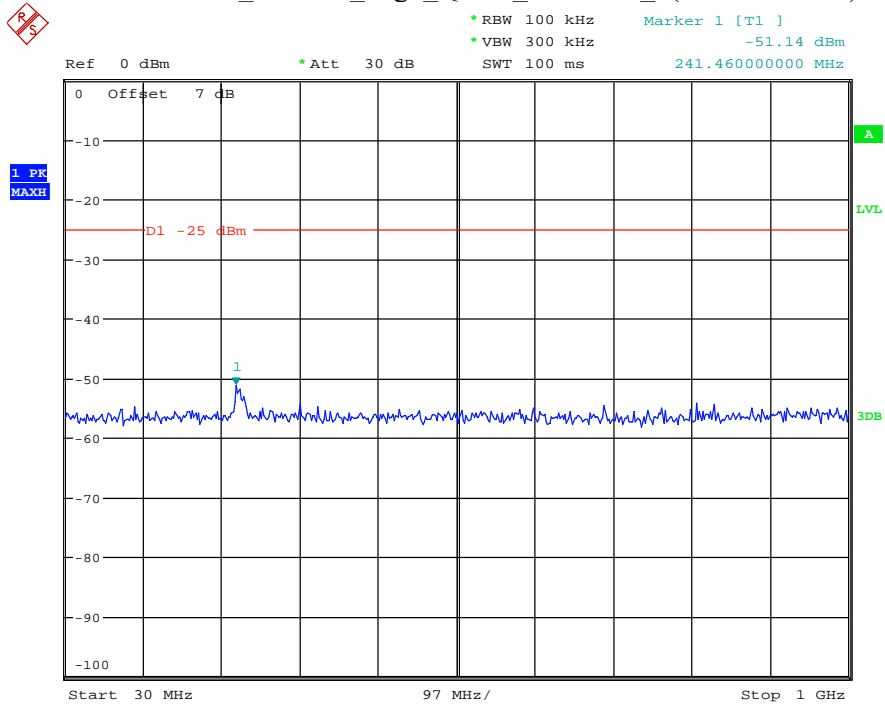

Band 7_20 MHz_High_QPSK_RB100#0_1(30MHz-1GHz)

Date: 29.AUG.2021 23:46:13