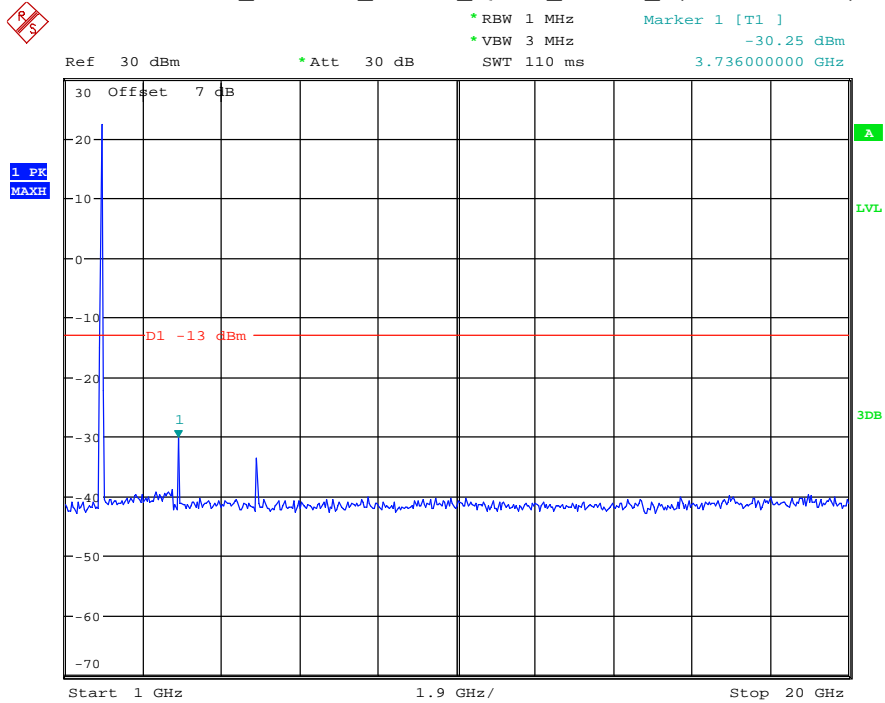

Band 2_1.4 MHz_Middle_QPSK_RB6#0_2(1GHz-20GHz)

Date: 29.AUG.2021 23:15:38