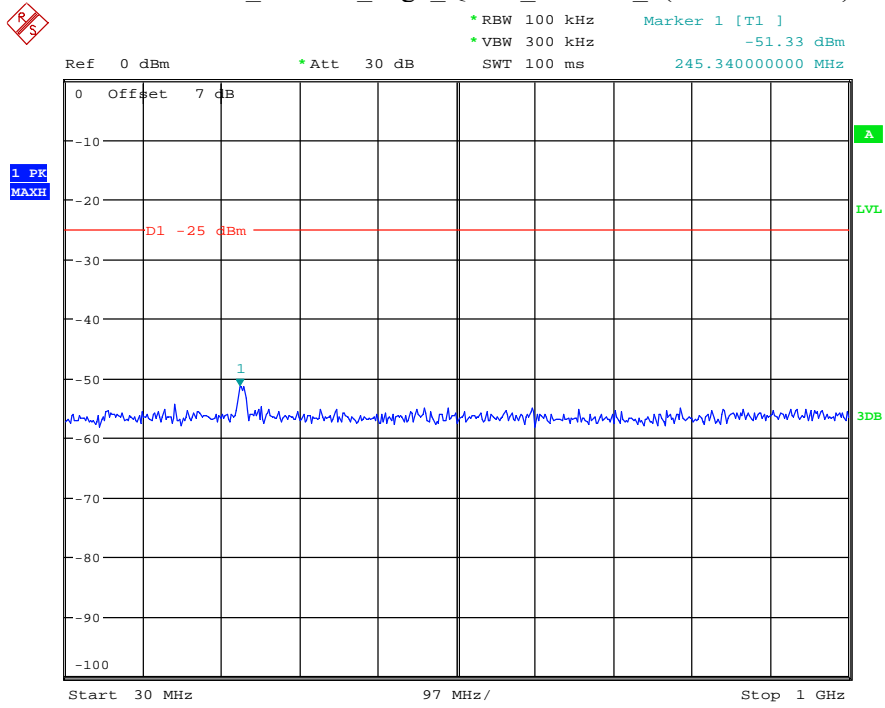

Band 7_15 MHz_High_QPSK_RB75#0_1(30MHz-1GHz)

Date: 29.AUG.2021 23:44:28