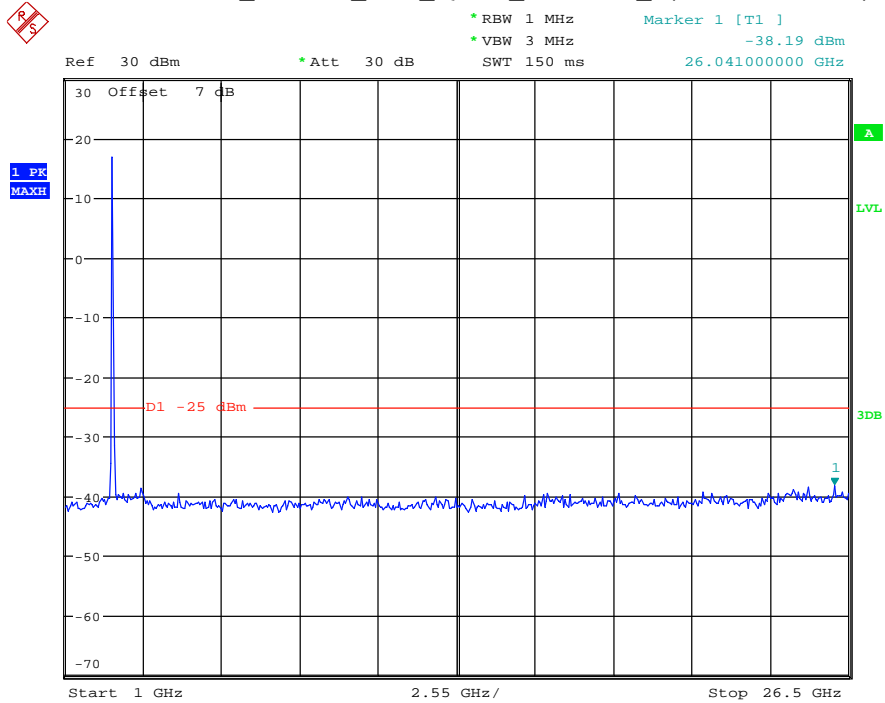

Date: 30.AUG.2021 01:04:44

Band 41_15 MHz_High_QPSK_RB75#0_2(1GHz-26.5GHz)

Date: 30.AUG.2021 01:04:55

Band 41_20 MHz_Low_QPSK_RB100#0_1(30MHz-1GHz)

Date: 30.AUG.2021 01:05:20

Band 41_20 MHz_Low_QPSK_RB100#0_2(1GHz-26.5GHz)