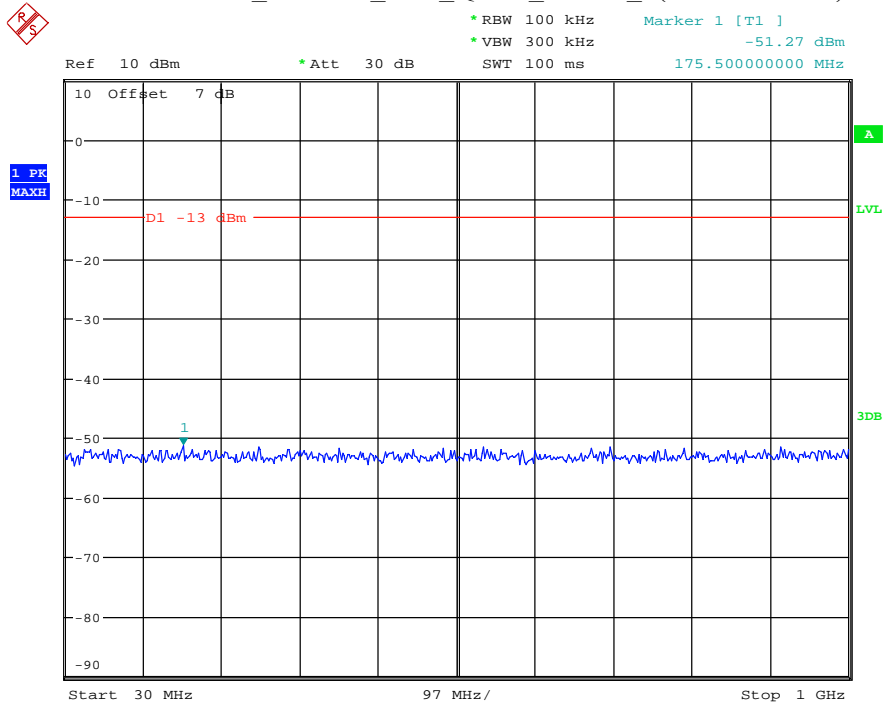

Band 4_1.4 MHz_Low_QPSK_RB6#0_1(30MHz-1GHz)

Date: 29.AUG.2021 23:24:37