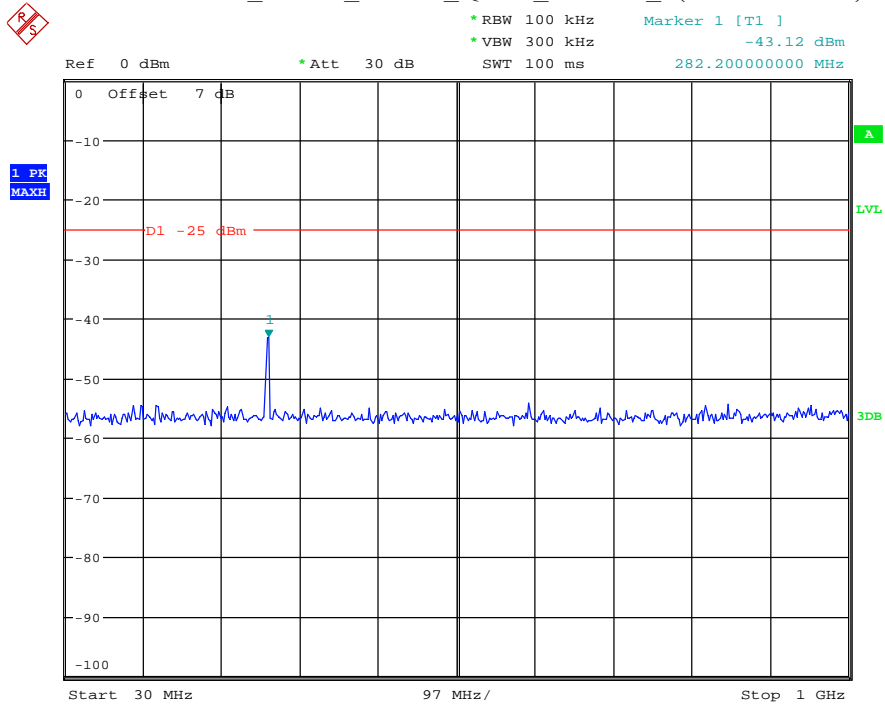

Band 41_5 MHz_Middle_QPSK_RB25#0_1(30MHz-1GHz)

Date: 30.AUG.2021 01:00:52