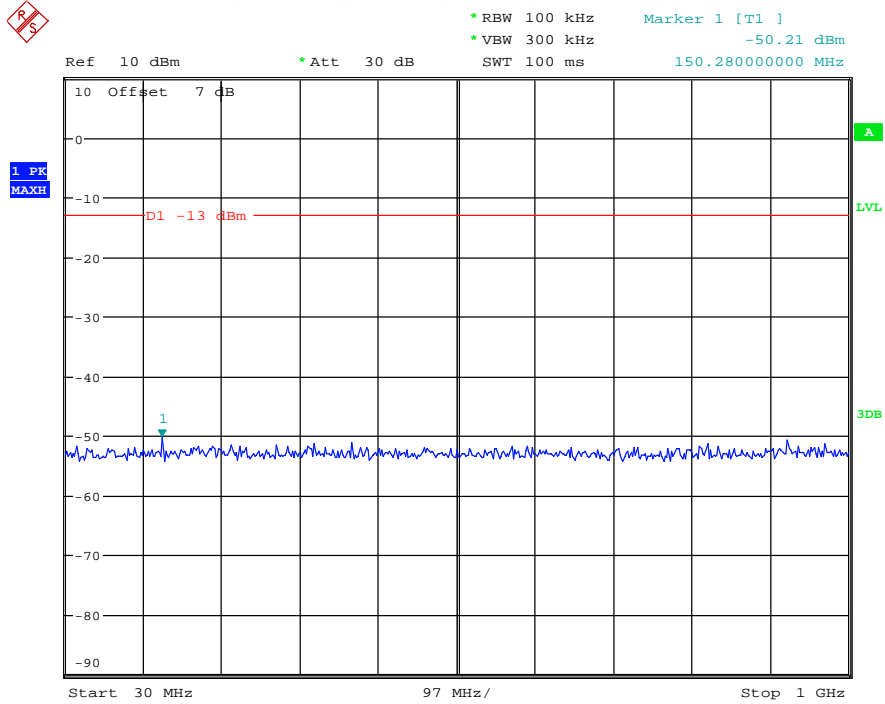

Date: 29.AUG.2021 23:31:53

Band 4_20 MHz_Low_QPSK_RB100#0_1(30MHz-1GHz)

Date: 29.AUG.2021 23:32:18

Band 4_20 MHz_Low_QPSK_RB100#0_2(1GHz-20GHz)

Date: 29.AUG.2021 23:32:29

Band 4_20 MHz_Middle_QPSK_RB100#0_1(30MHz-1GHz)