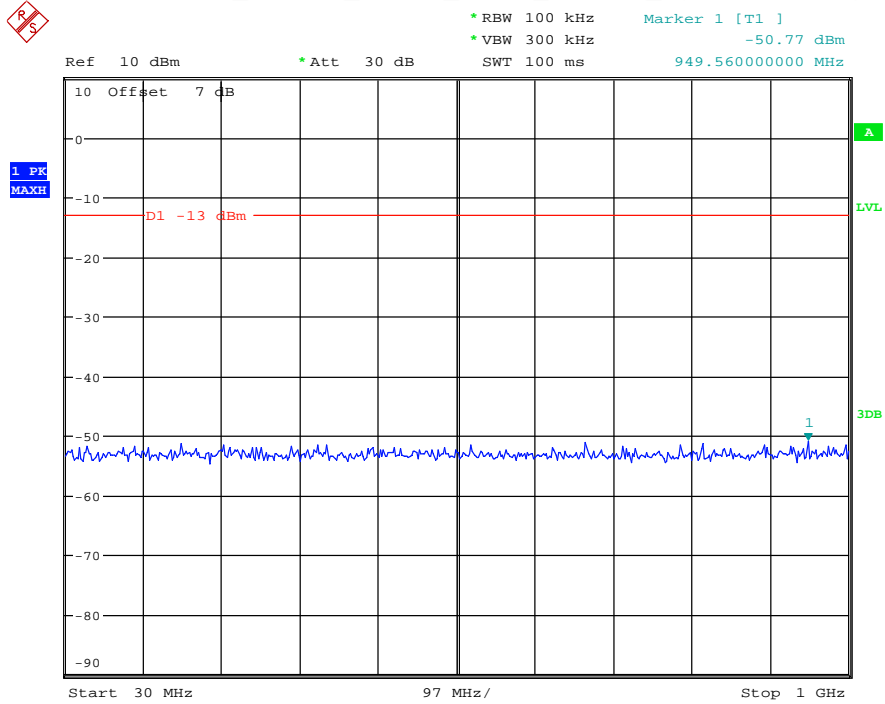

Date: 29.AUG.2021 23:30:08

Band 4_15 MHz_Low_QPSK_RB75#0_1(30MHz-1GHz)

Date: 29.AUG.2021 23:30:34

Band 4_15 MHz_Low_QPSK_RB75#0_2(1GHz-20GHz)

Date: 29.AUG.2021 23:30:44

Band 4_15 MHz_Middle_QPSK_RB75#0_1(30MHz-1GHz)