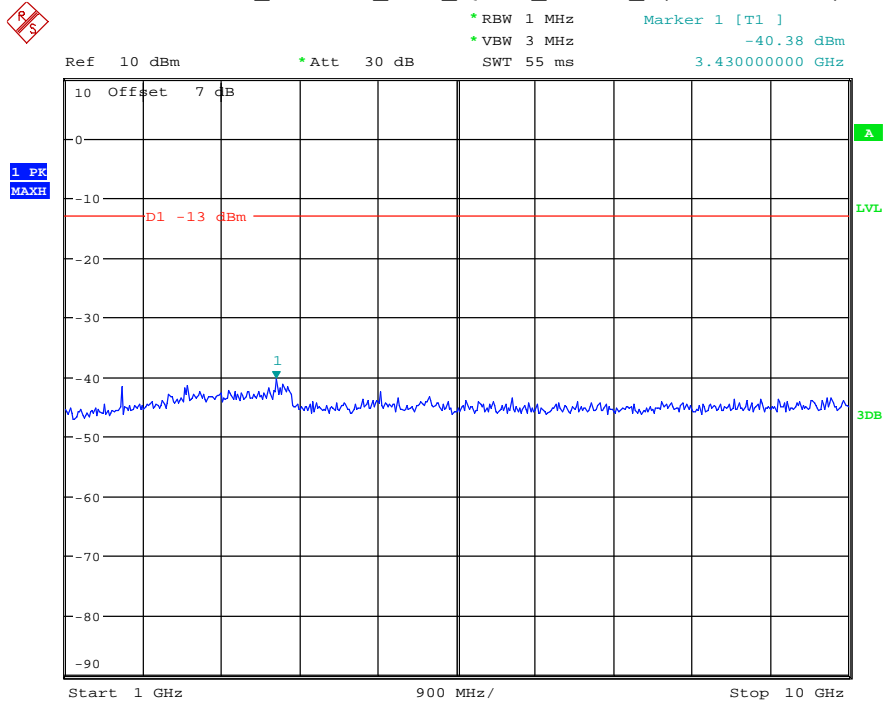

Date: 29.AUG.2021 23:32:56

Band 4_20 MHz_Middle_QPSK_RB100#0_2(1GHz-20GHz)

Date: 29.AUG.2021 23:33:06

Band 4_20 MHz_High_QPSK_RB100#0_1(30MHz-1GHz)

Date: 29.AUG.2021 23:33:30

Band 4_20 MHz_High_QPSK_RB100#0_2(1GHz-20GHz)

Date: 29.AUG.2021 23:33:40

Band 5_1.4 MHz_Low_QPSK_RB6#0_1(30MHz-1GHz)

Date: 29.AUG.2021 23:33:59

Band 5_1.4 MHz_Low_QPSK_RB6#0_2(1GHz-10GHz)

Date: 29.AUG.2021 23:34:10

Band 5_1.4 MHz_Middle_QPSK_RB6#0_1(30MHz-1GHz)