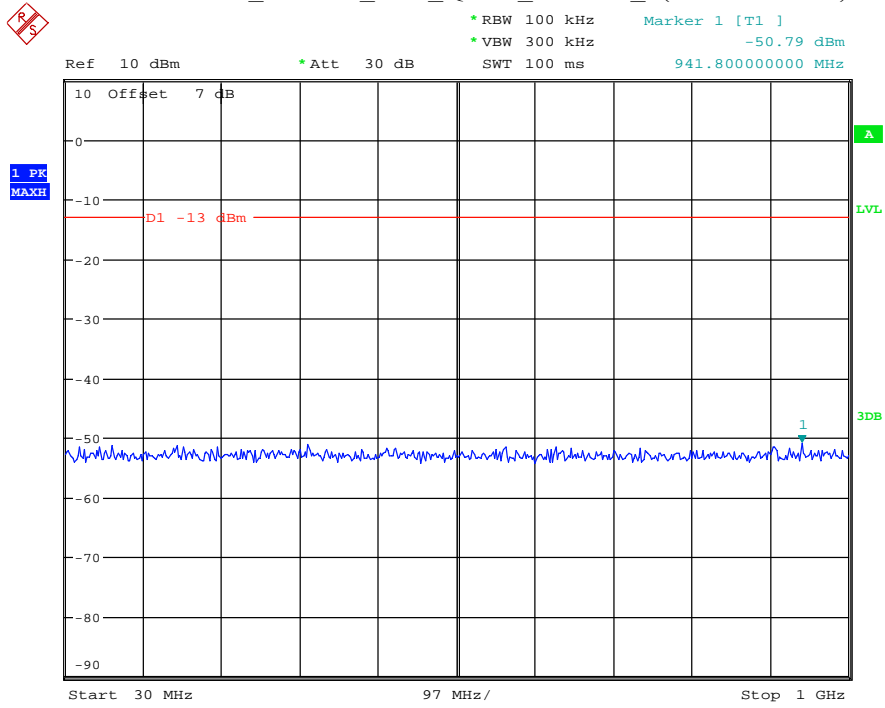

Band 2_15 MHz_Low_QPSK_RB75#0_1(30MHz-1GHz)

Date: 29.AUG.2021 23:21:09