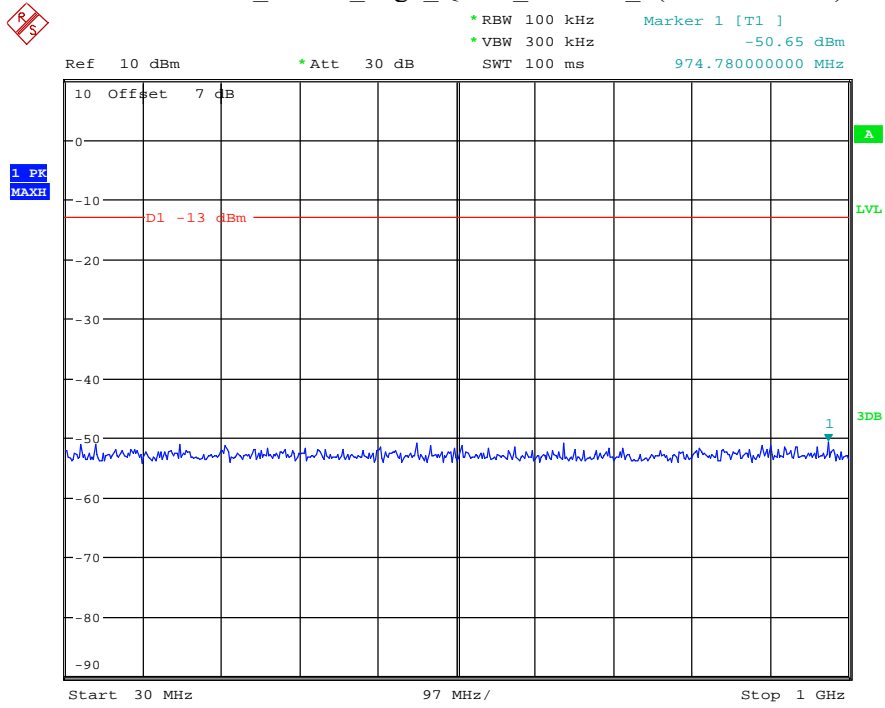

Band 4_5 MHz_High_QPSK_RB25#0_1(30MHz-1GHz)

Date: 29.AUG.2021 23:28:27