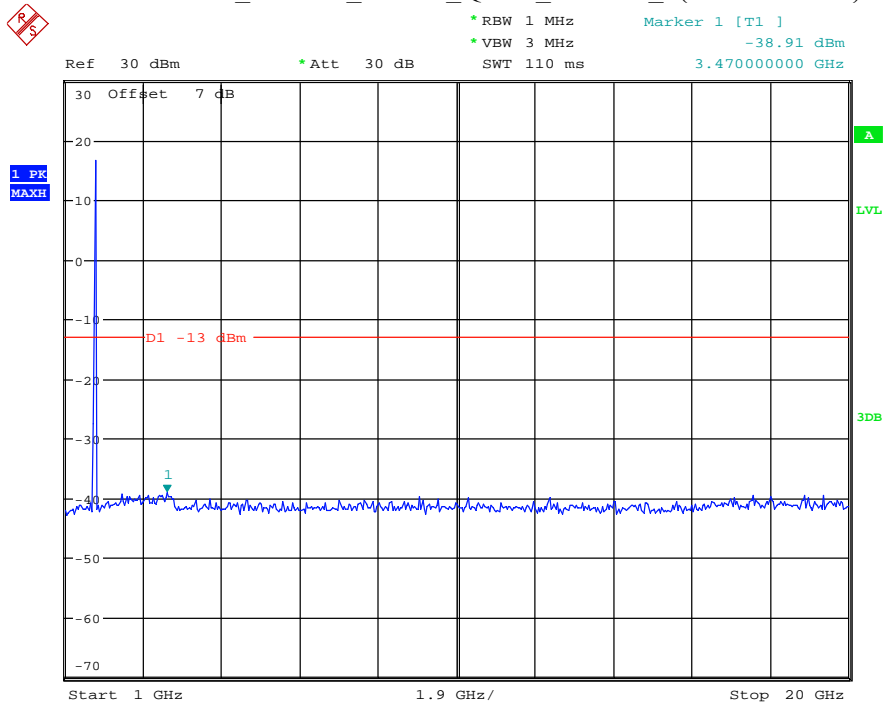

Band 4_10 MHz_Middle_QPSK_RB50#0_2(1GHz-20GHz)

Date: 29.AUG.2021 23:29:39