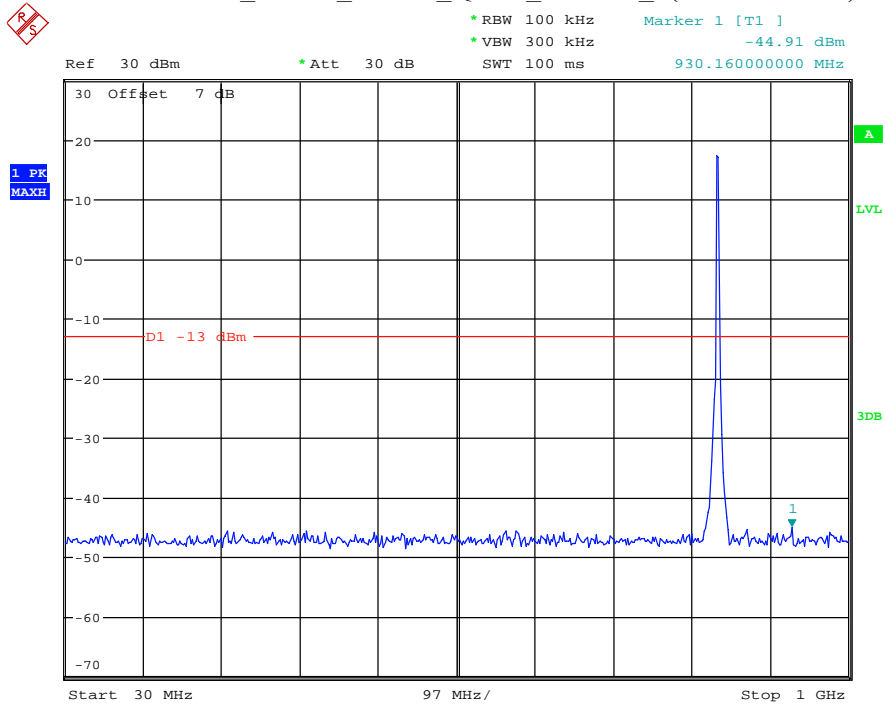

Date: 29.AUG.2021 23:35:11

Band 5_3 MHz_Low_QPSK_RB15#0_1(30MHz-1GHz)

Date: 29.AUG.2021 23:35:33

Band 5_3 MHz_Low_QPSK_RB15#0_2(1GHz-10GHz)

Date: 29.AUG.2021 23:35:44

Band 5_3 MHz_Middle_QPSK_RB15#0_1(30MHz-1GHz)