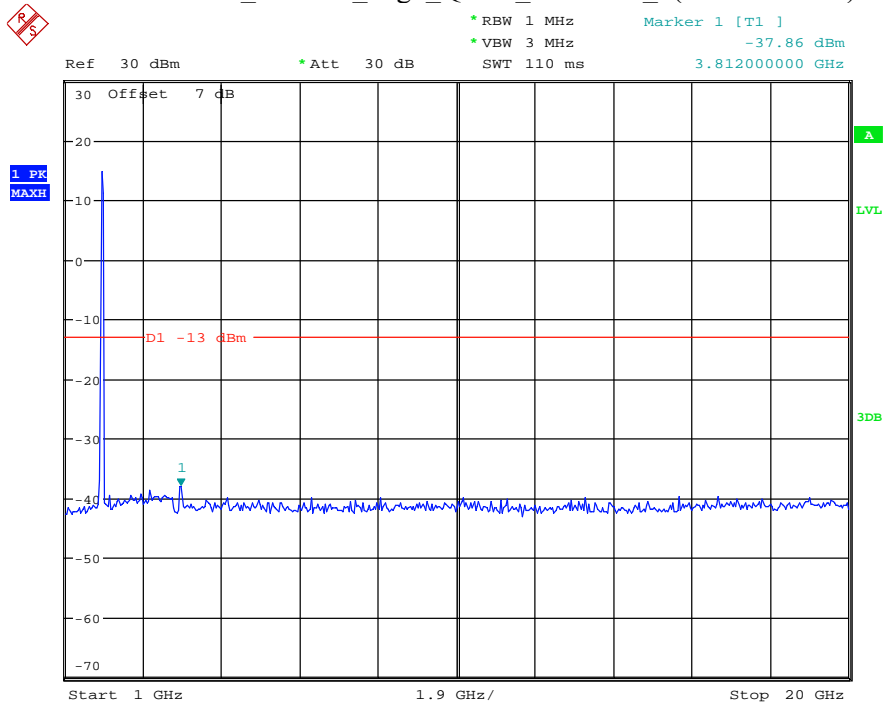

Date: 29.AUG.2021 23:23:31

Band 2_20 MHz_Middle_QPSK_RB100#0_2(1GHz-20GHz)

Date: 29.AUG.2021 23:23:41

Band 2_20 MHz_High_QPSK_RB100#0_1(30MHz-1GHz)

Date: 29.AUG.2021 23:24:08

Band 2_20 MHz_High_QPSK_RB100#0_2(1GHz-20GHz)