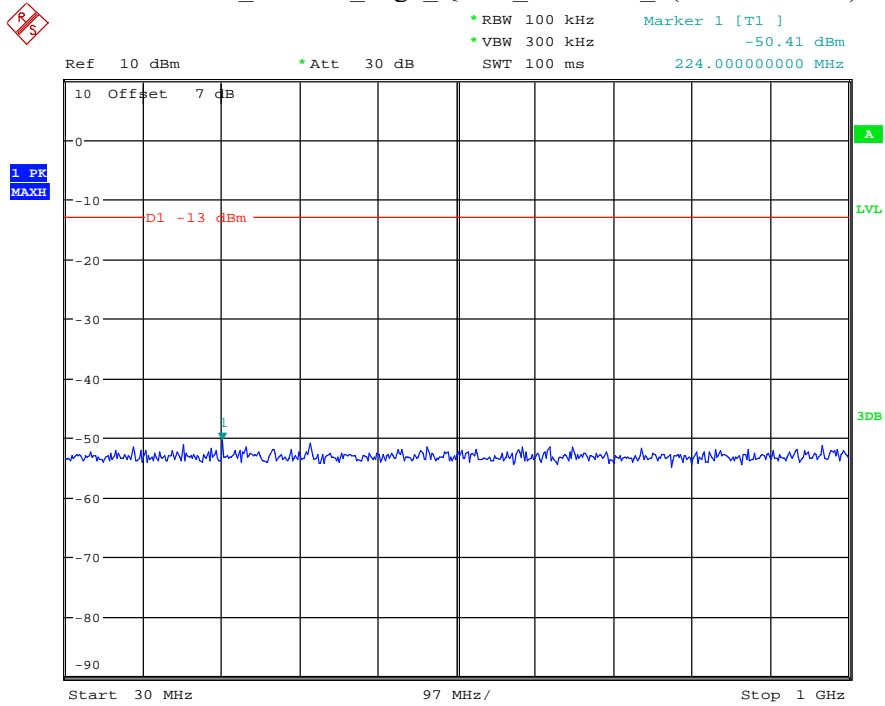

Band 4_20 MHz_High_QPSK_RB100#0_1(30MHz-1GHz)

Date: 29.AUG.2021 23:33:30