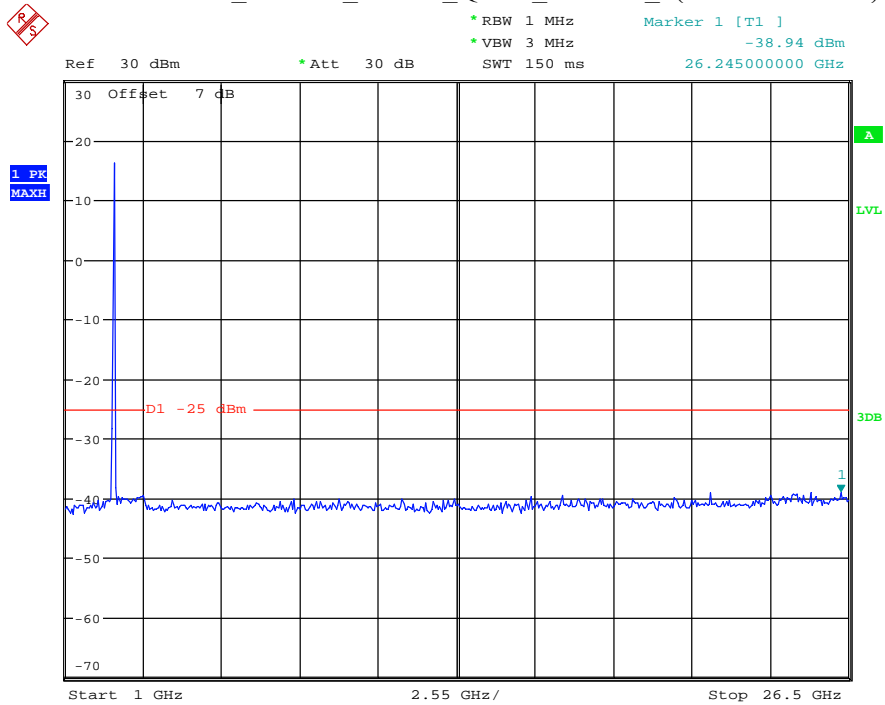

Band 41_15 MHz_Middle_QPSK_RB75#0_2(1GHz-26.5GHz)

Date: 30.AUG.2021 01:04:21