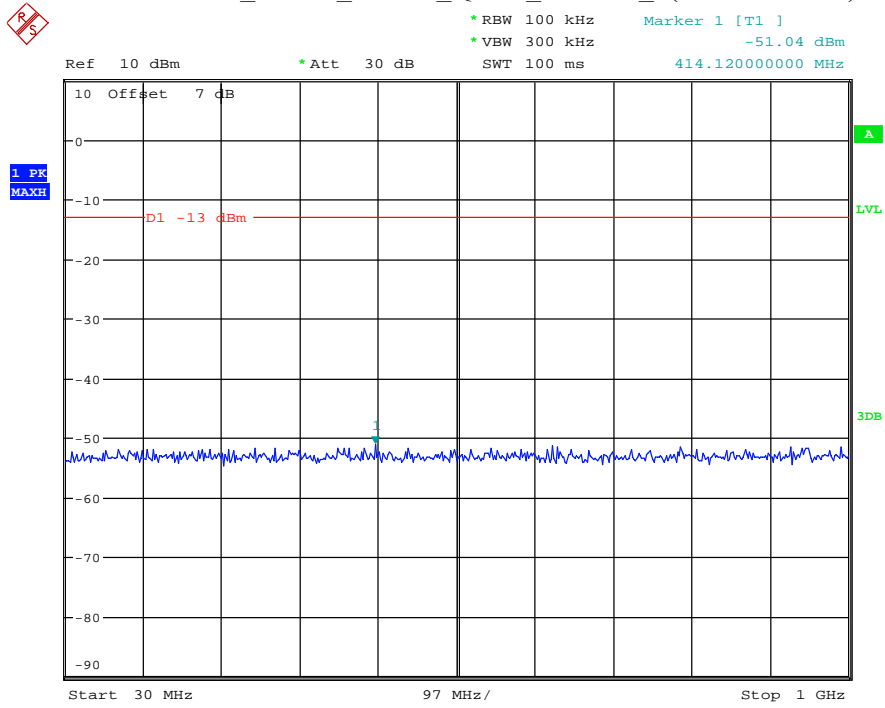

Date: 29.AUG.2021 23:27:10

Band 4_5 MHz_Low_QPSK_RB25#0_1(30MHz-1GHz)

Date: 29.AUG.2021 23:27:29

Band 4_5 MHz_Low_QPSK_RB25#0_2(1GHz-20GHz)

Date: 29.AUG.2021 23:27:39

Band 4_5 MHz_Middle_QPSK_RB25#0_1(30MHz-1GHz)