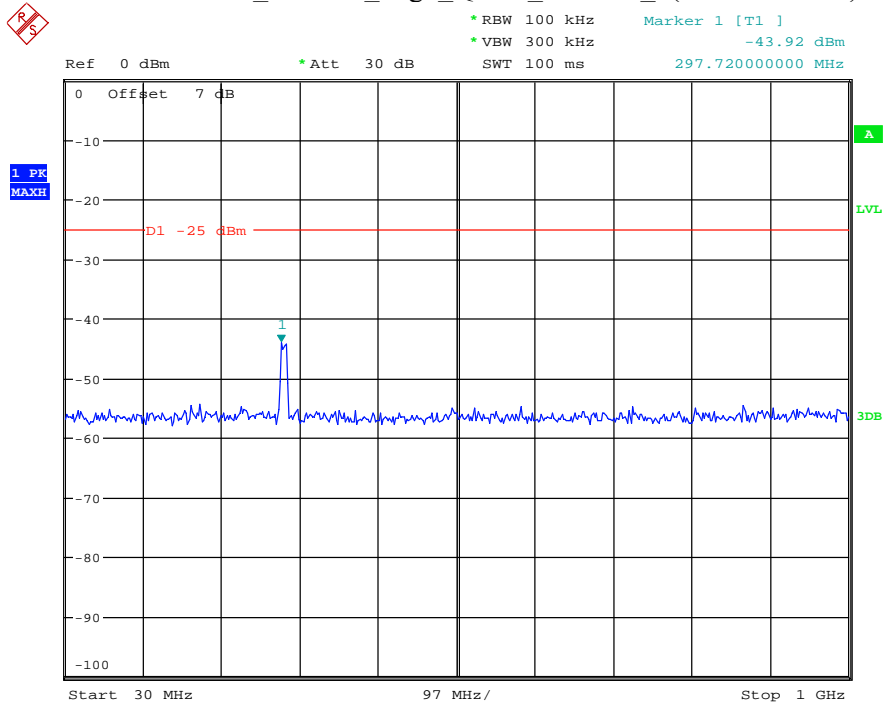

Band 38_10 MHz_High_QPSK_RB50#0_1(30MHz-1GHz)

Date: 30.AUG.2021 00:56:24