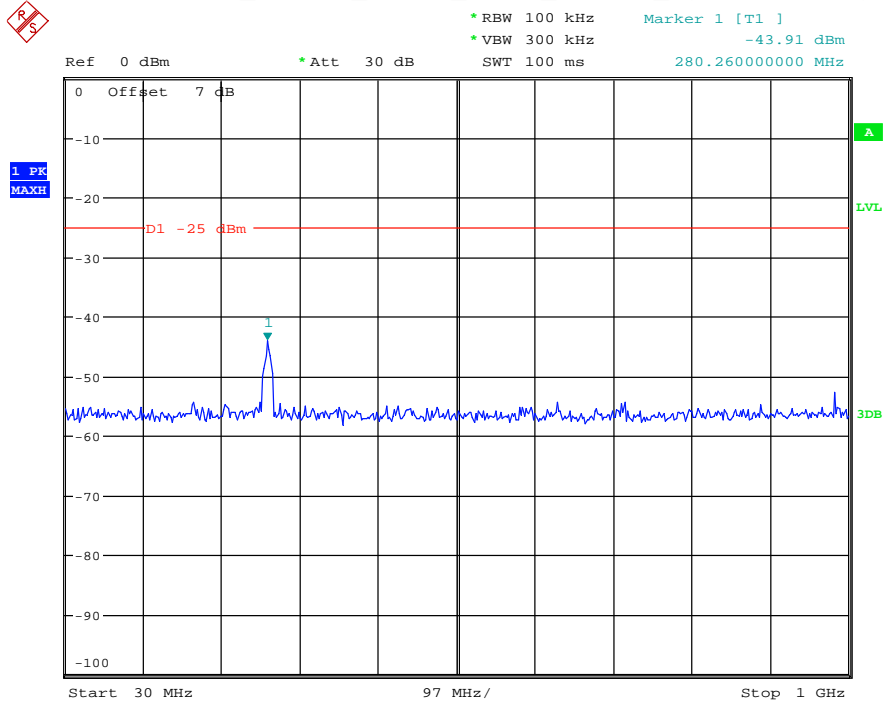

Date: 30.AUG.2021 00:56:35

Band 38_15 MHz_Low_QPSK_RB75#0_1(30MHz-1GHz)

Date: 30.AUG.2021 00:57:00

Band 38_15 MHz_Low_QPSK_RB75#0_2(1GHz-26.5GHz)

Date: 30.AUG.2021 00:57:11

Band 38_15 MHz_Middle_QPSK_RB75#0_1(30MHz-1GHz)