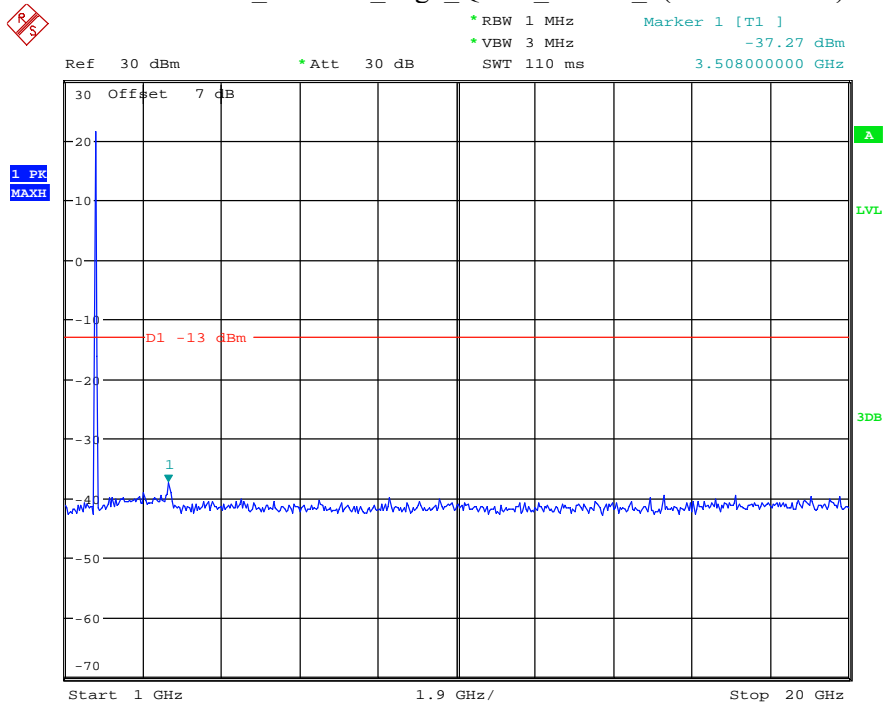

Date: 29.AUG.2021 23:25:05

Band 4_1.4 MHz_Middle_QPSK_RB6#0_2(1GHz-20GHz)

Date: 29.AUG.2021 23:25:15

Band 4_1.4 MHz_High_QPSK_RB6#0_1(30MHz-1GHz)

Date: 29.AUG.2021 23:25:32

Band 4_1.4 MHz_High_QPSK_RB6#0_2(1GHz-20GHz)