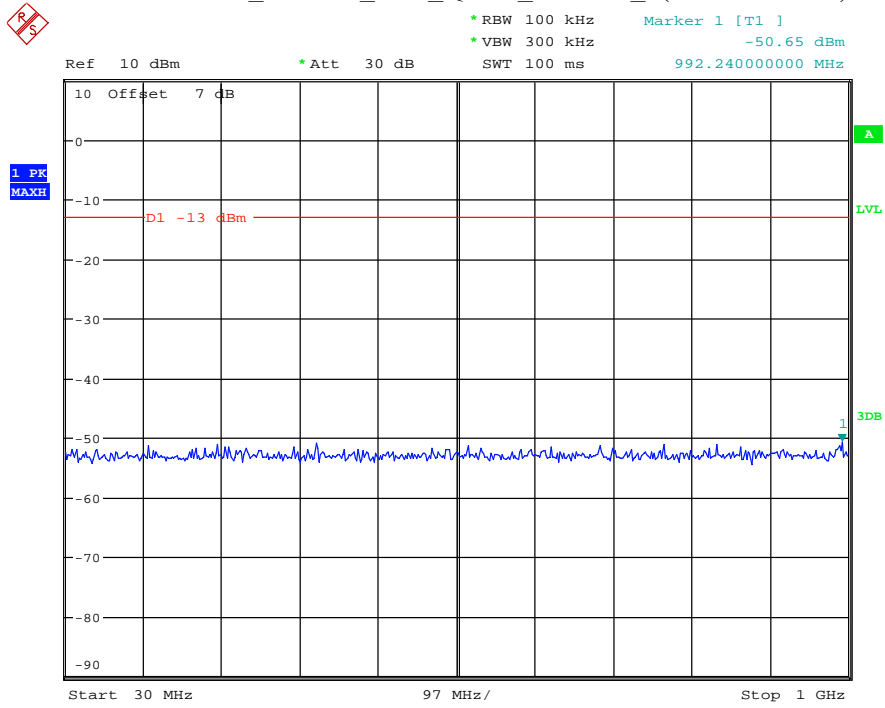

Band 2_10 MHz_Low_QPSK_RB50#0_1(30MHz-1GHz)

Date: 29.AUG.2021 23:19:30