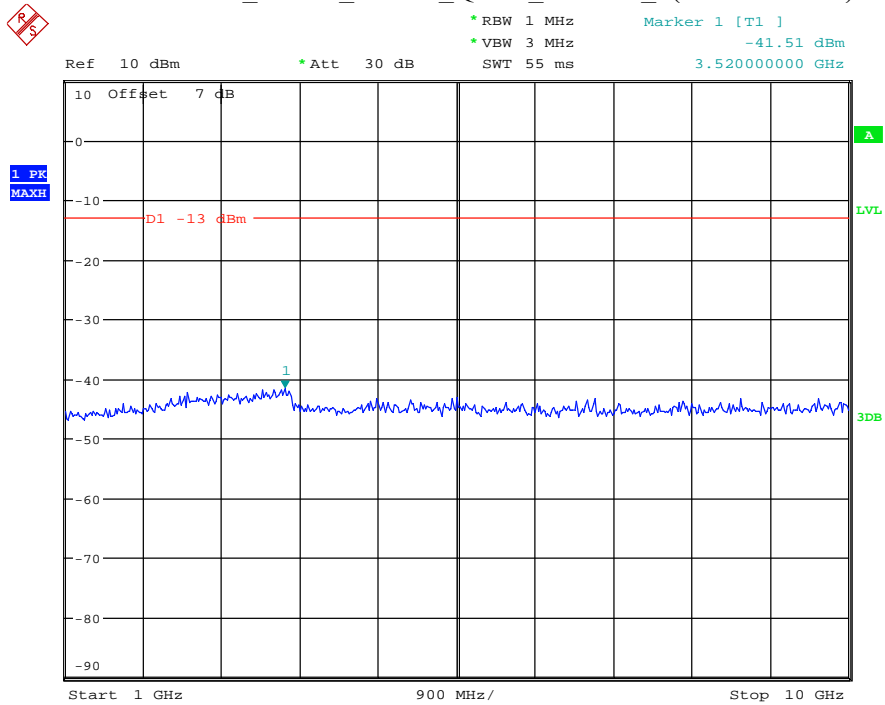

Band 5_5 MHz_Middle_QPSK_RB25#0_2(1GHz-10GHz)

Date: 29.AUG.2021 23:37:38