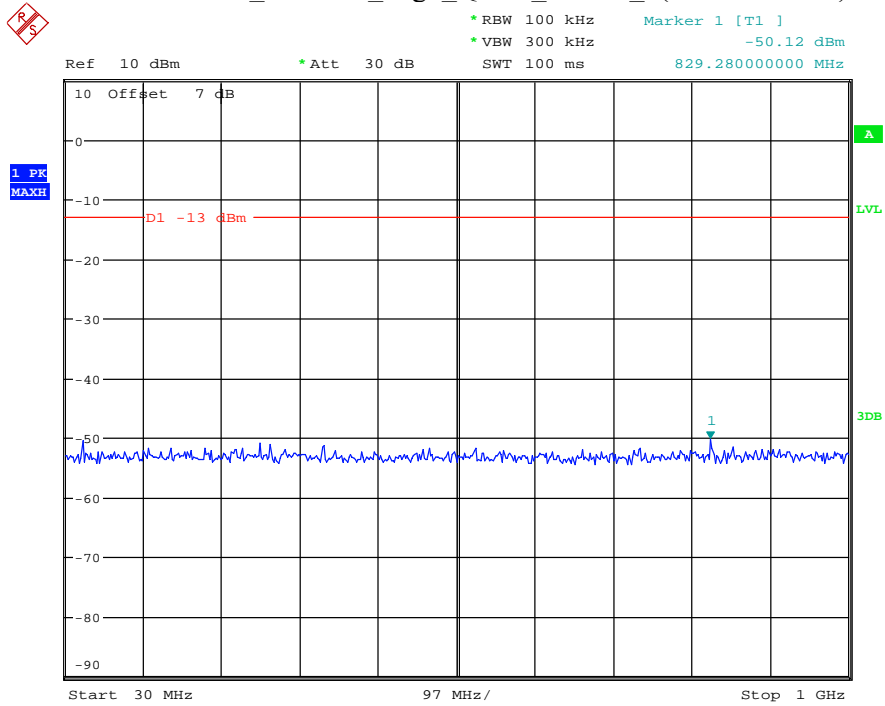

Band 4_1.4 MHz_High_QPSK_RB6#0_1(30MHz-1GHz)

Date: 29.AUG.2021 23:25:32