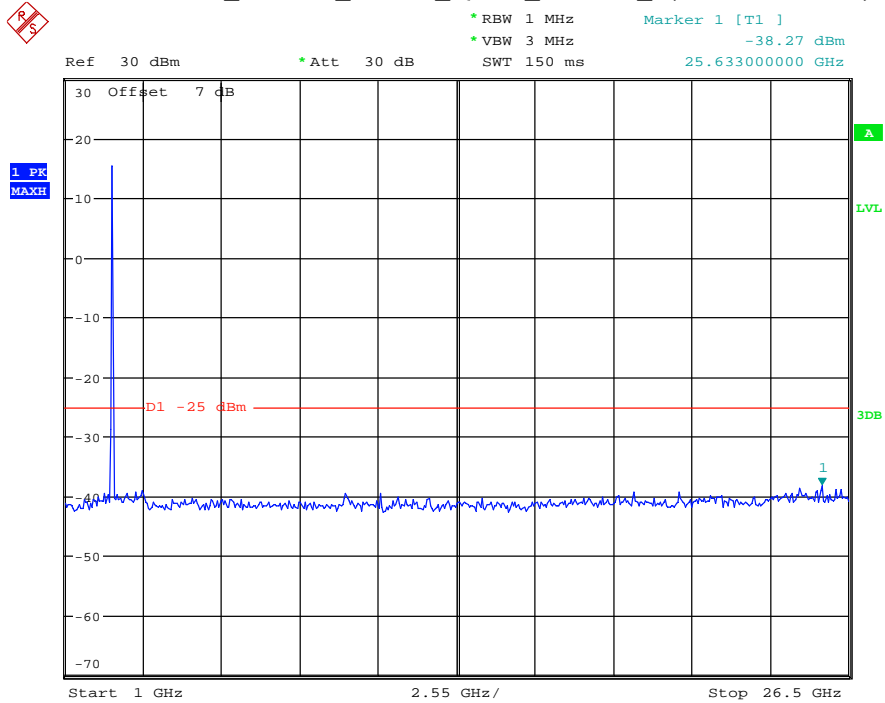

Band 7_10 MHz_Middle_QPSK_RB50#0_2(1GHz-26.5GHz)

Date: 29.AUG.2021 23:42:21