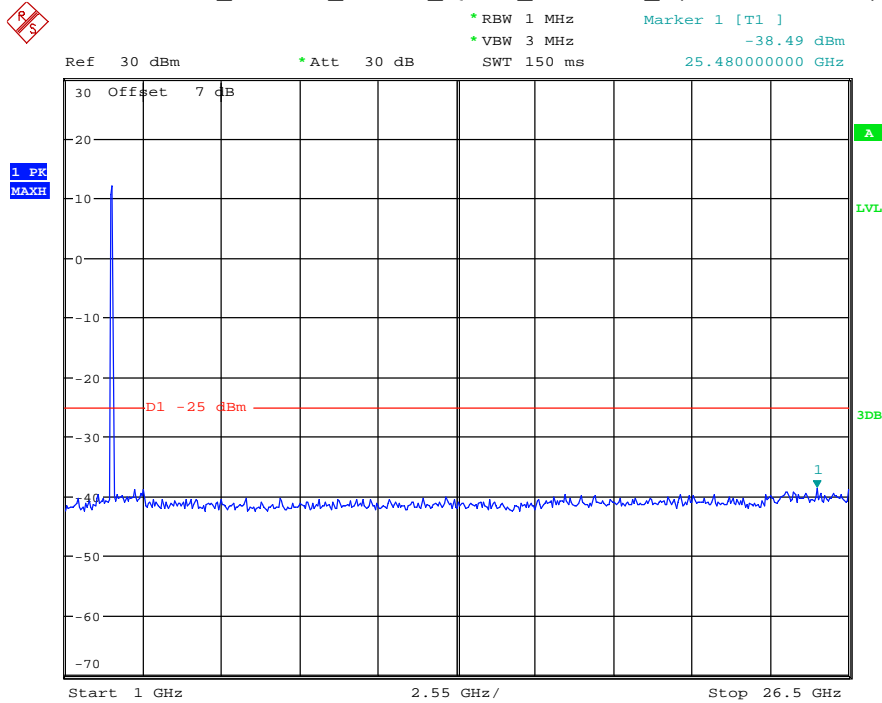

Band 7_20 MHz_Middle_QPSK_RB100#0_2(1GHz-26.5GHz)

Date: 29.AUG.2021 23:45:49