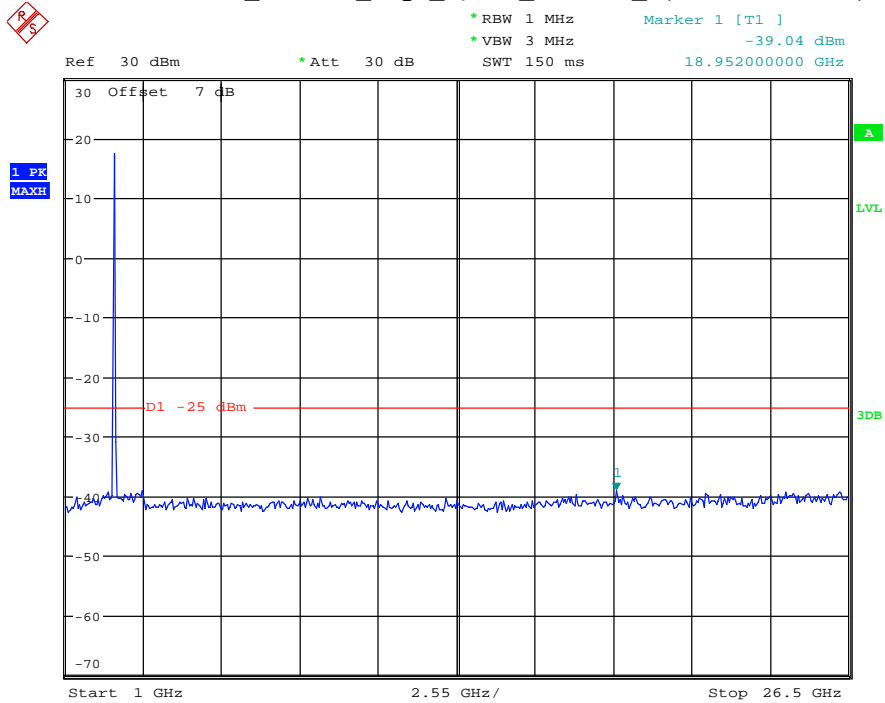

Date: 30.AUG.2021 00:55:54

Band 38_10 MHz_Middle_QPSK_RB50#0_2(1GHz-26.5GHz)

Date: 30.AUG.2021 00:56:05

Band 38_10 MHz_High_QPSK_RB50#0_1(30MHz-1GHz)

Date: 30.AUG.2021 00:56:24

Band 38_10 MHz_High_QPSK_RB50#0_2(1GHz-26.5GHz)