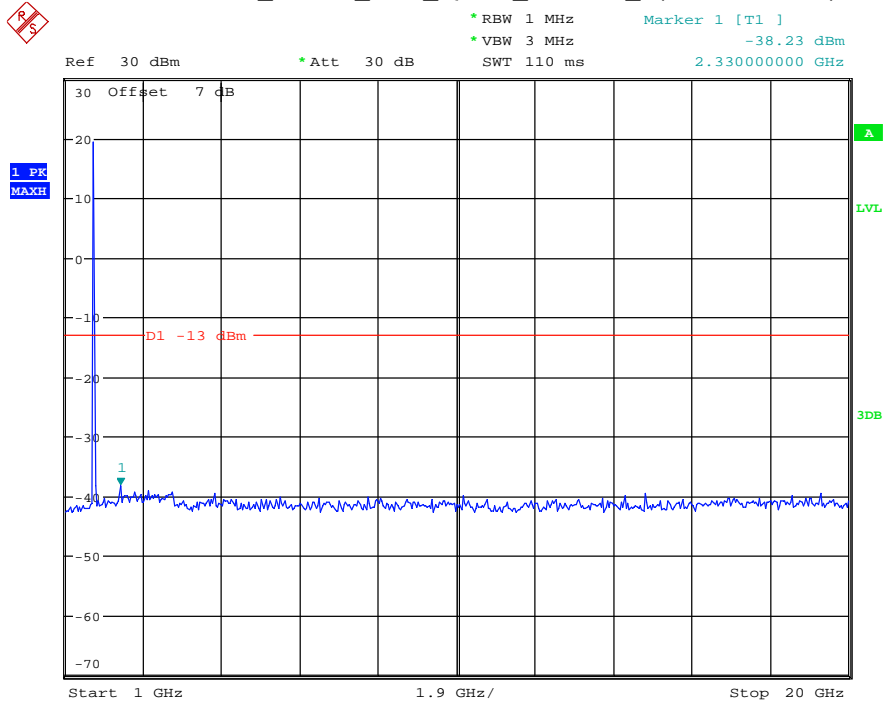

Band 4_3 MHz_Low_QPSK_RB15#0_2(1GHz-20GHz)

Date: 29.AUG.2021 23:26:12