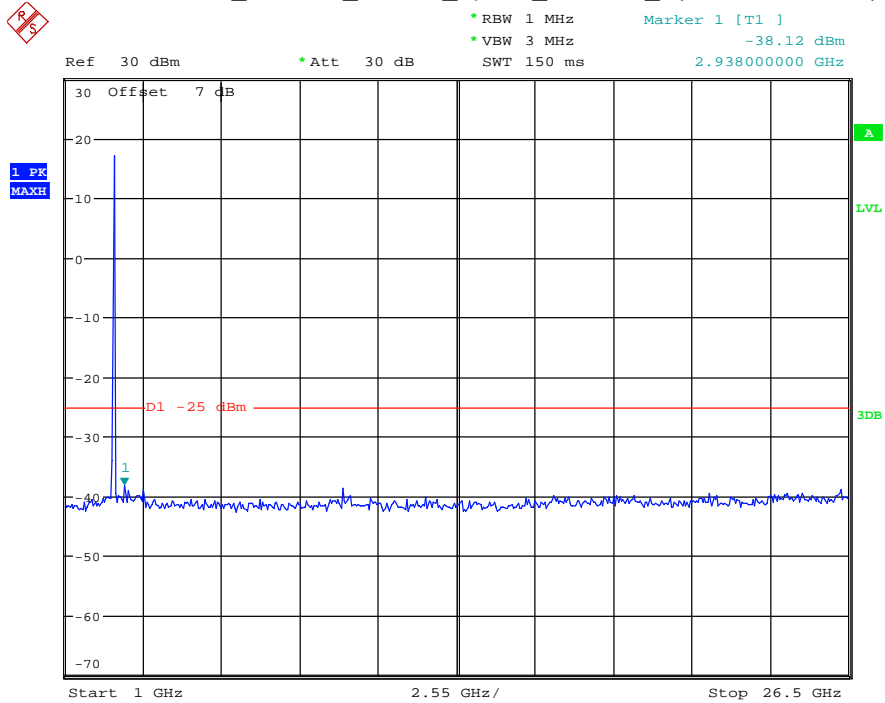

Band 41_10 MHz_Middle_QPSK_RB50#0_2(1GHz-26.5GHz)

Date: 30.AUG.2021 01:02:34