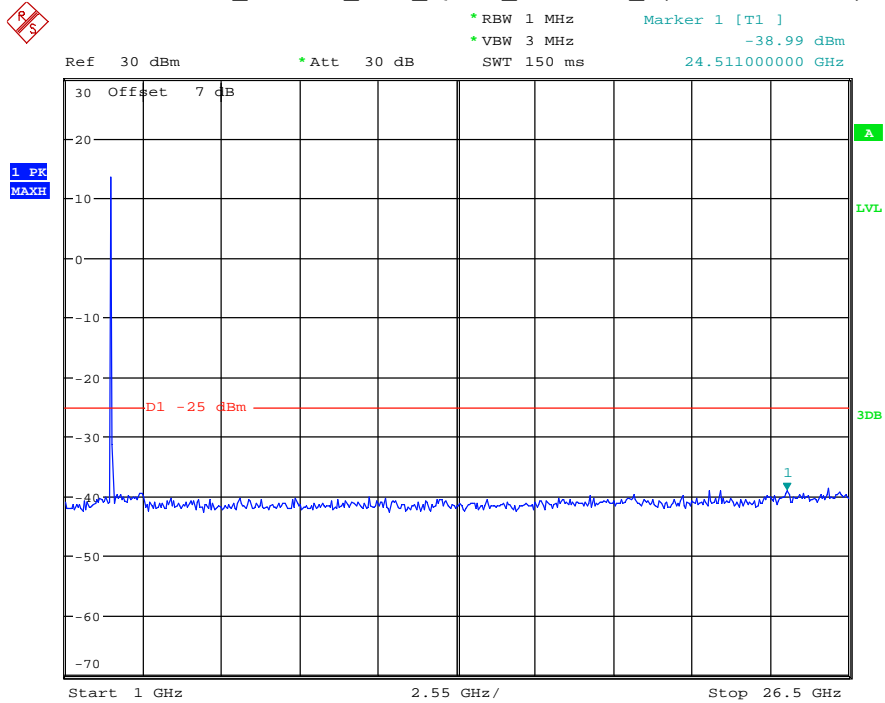

Band 7_20 MHz_Low_QPSK_RB100#0_2(1GHz-26.5GHz)

Date: 29.AUG.2021 23:45:15