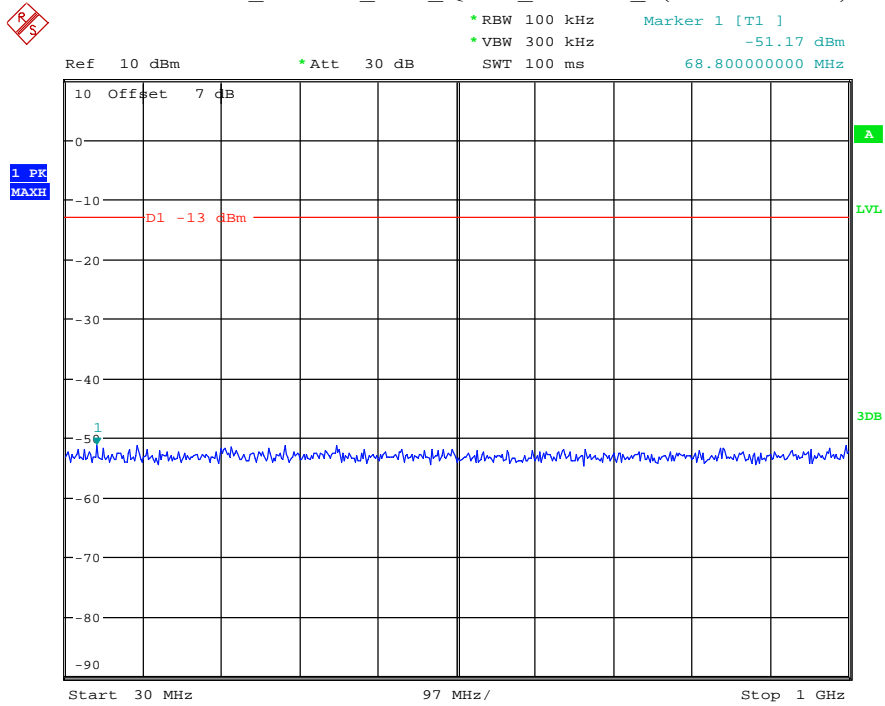

Band 4_10 MHz_Low_QPSK_RB50#0_1(30MHz-1GHz)

Date: 29.AUG.2021 23:28:58