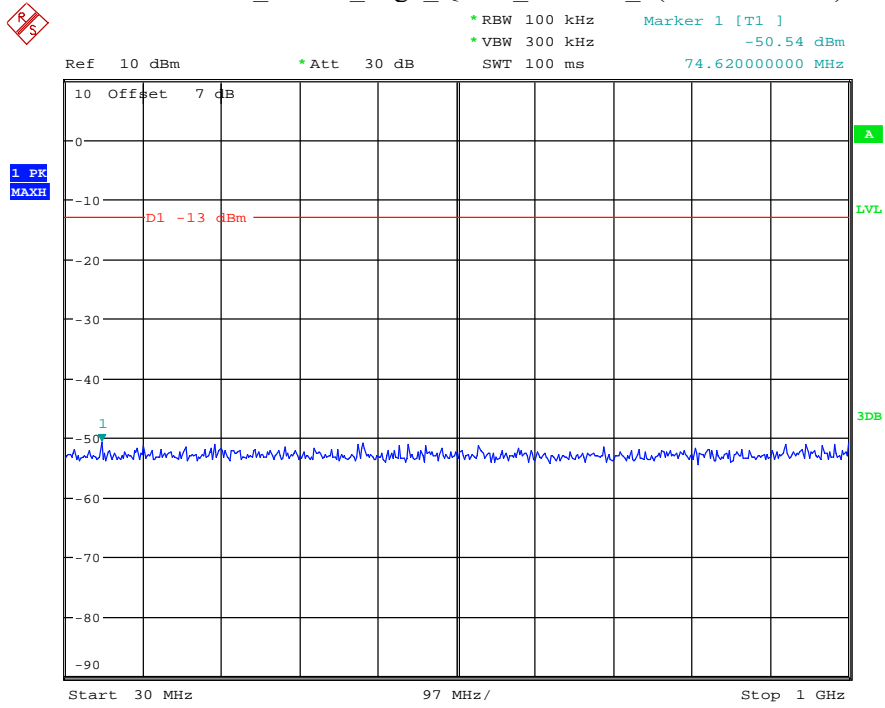

Band 2_3 MHz_High_QPSK_RB15#0_1(30MHz-1GHz)

Date: 29.AUG.2021 23:17:28