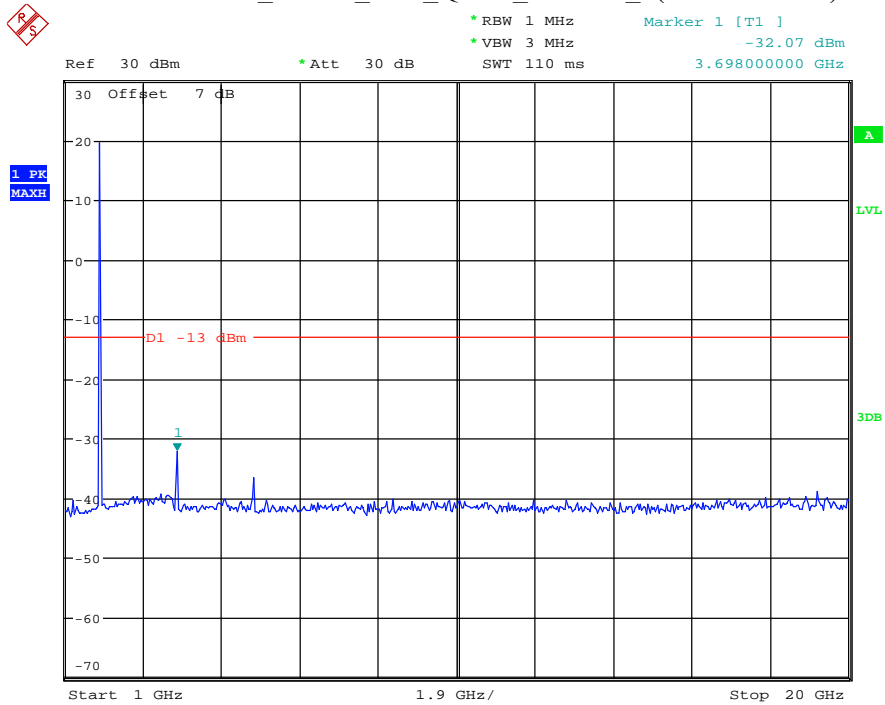

Band 2_3 MHz_Low_QPSK_RB15#0_2(1GHz-20GHz)

Date: 29.AUG.2021 23:16:38