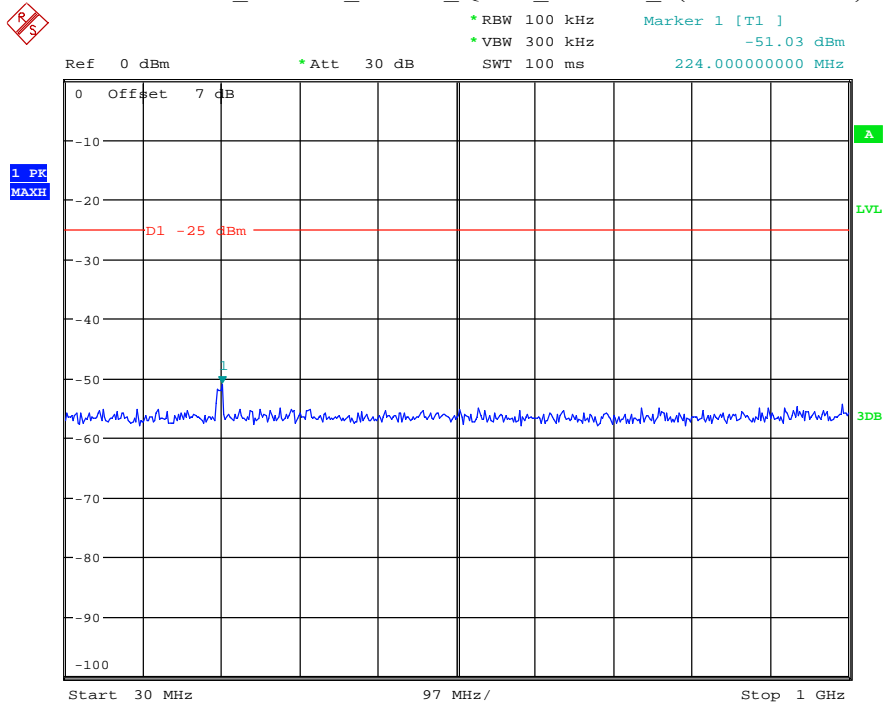

Date: 29.AUG.2021 23:41:16

Band 7_10 MHz_Low_QPSK_RB50#0_1(30MHz-1GHz)

Date: 29.AUG.2021 23:41:38

Band 7_10 MHz_Low_QPSK_RB50#0_2(1GHz-26.5GHz)

Date: 29.AUG.2021 23:41:51

Band 7_10 MHz_Middle_QPSK_RB50#0_1(30MHz-1GHz)