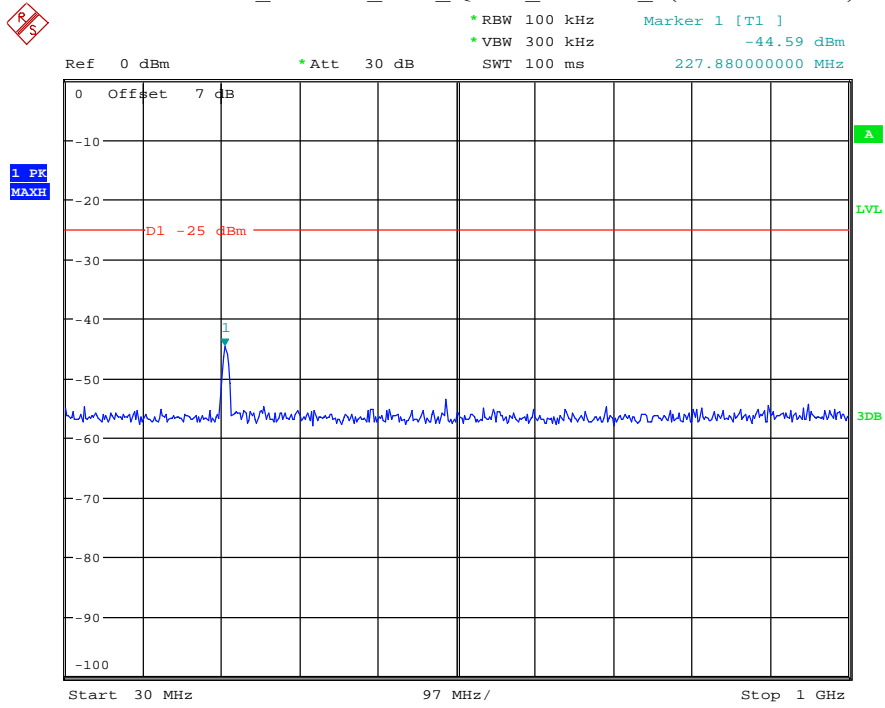

Band 41_15 MHz_Low_QPSK_RB75#0_1(30MHz-1GHz)

Date: 30.AUG.2021 01:03:33