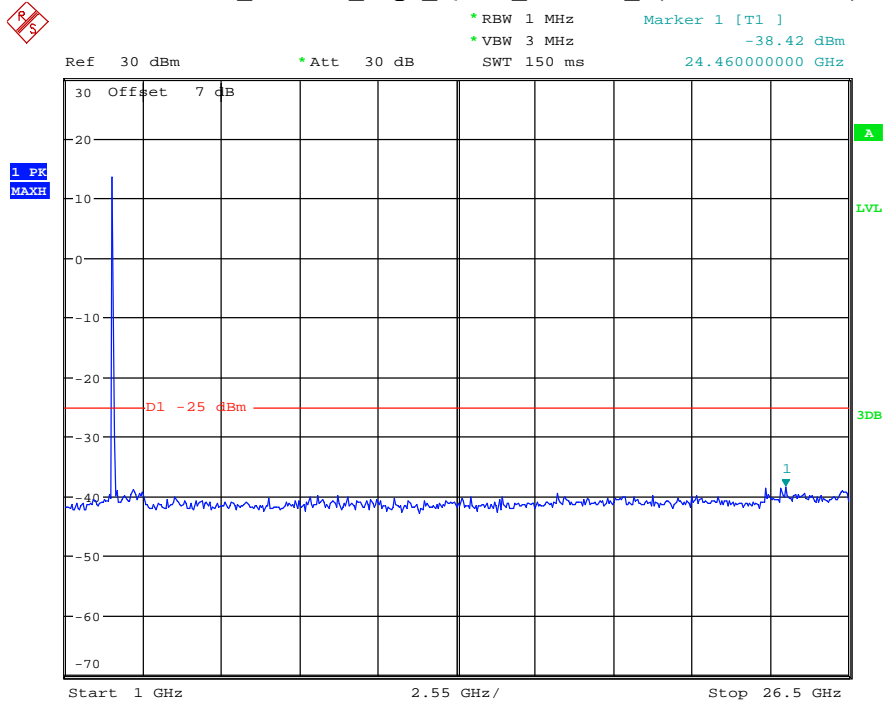

Date: 29.AUG.2021 23:43:54

Band 7_15 MHz_Middle_QPSK_RB75#0_2(1GHz-26.5GHz)

Date: 29.AUG.2021 23:44:05

Band 7_15 MHz_High_QPSK_RB75#0_1(30MHz-1GHz)

Date: 29.AUG.2021 23:44:28

Band 7_15 MHz_High_QPSK_RB75#0_2(1GHz-26.5GHz)