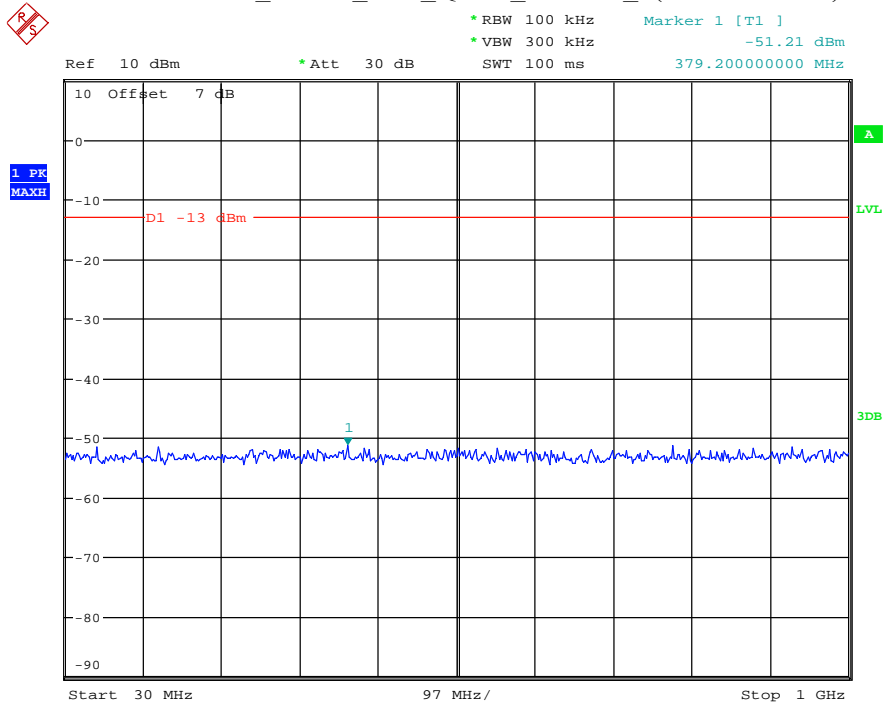

Band 2_3 MHz_Low_QPSK_RB15#0_1(30MHz-1GHz)

Date: 29.AUG.2021 23:16:27