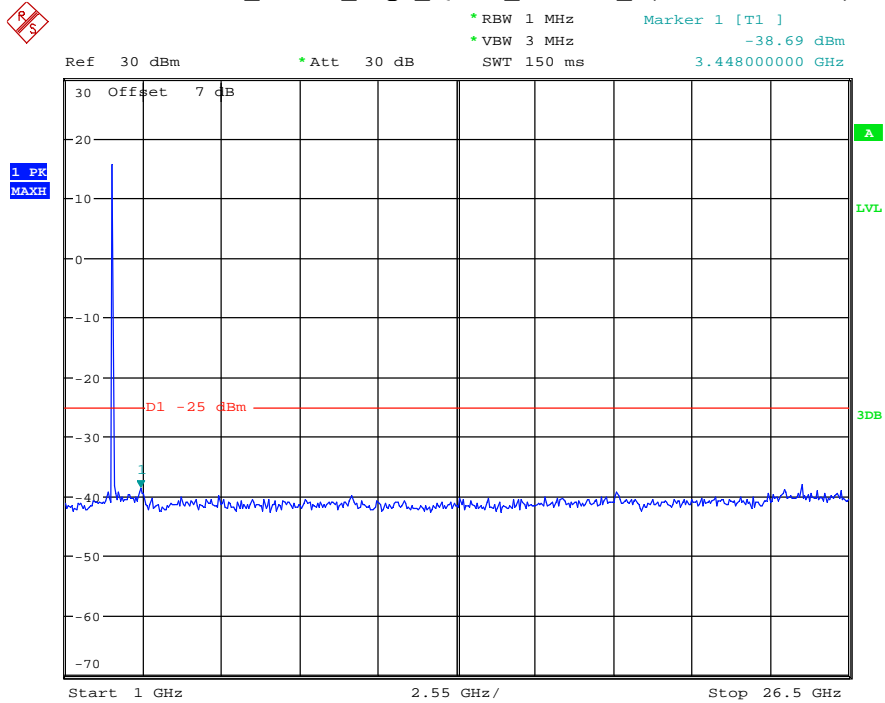

Date: 29.AUG.2021 23:40:35

Band 7_5 MHz_Middle_QPSK_RB25#0_2(1GHz-26.5GHz)

Date: 29.AUG.2021 23:40:46

Band 7_5 MHz_High_QPSK_RB25#0_1(30MHz-1GHz)

Date: 29.AUG.2021 23:41:06

Band 7_5 MHz_High_QPSK_RB25#0_2(1GHz-26.5GHz)