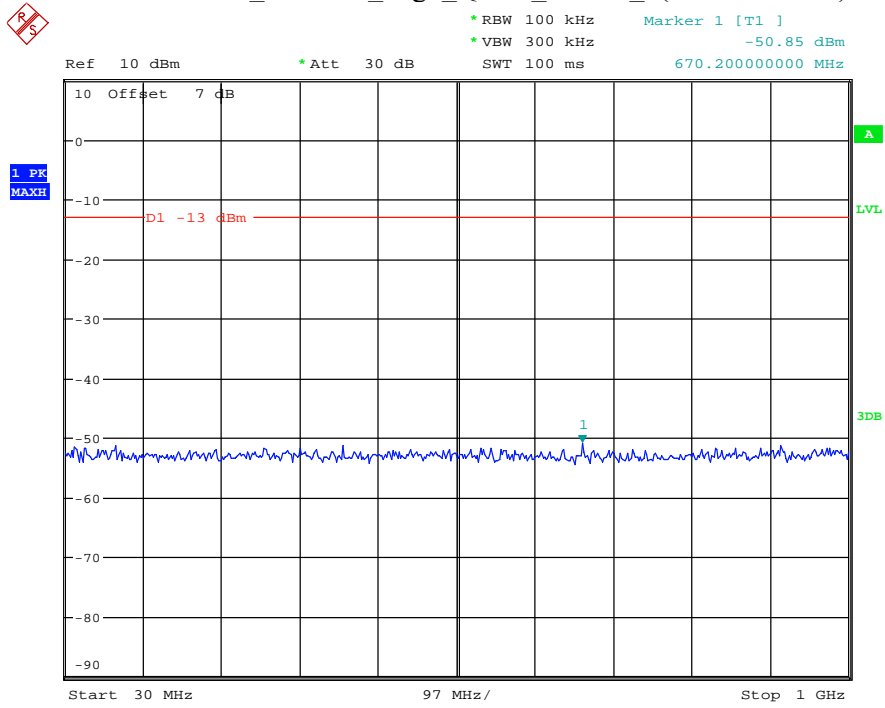

Band 2_1.4 MHz_High_QPSK_RB6#0_1(30MHz-1GHz)

Date: 29.AUG.2021 23:15:58