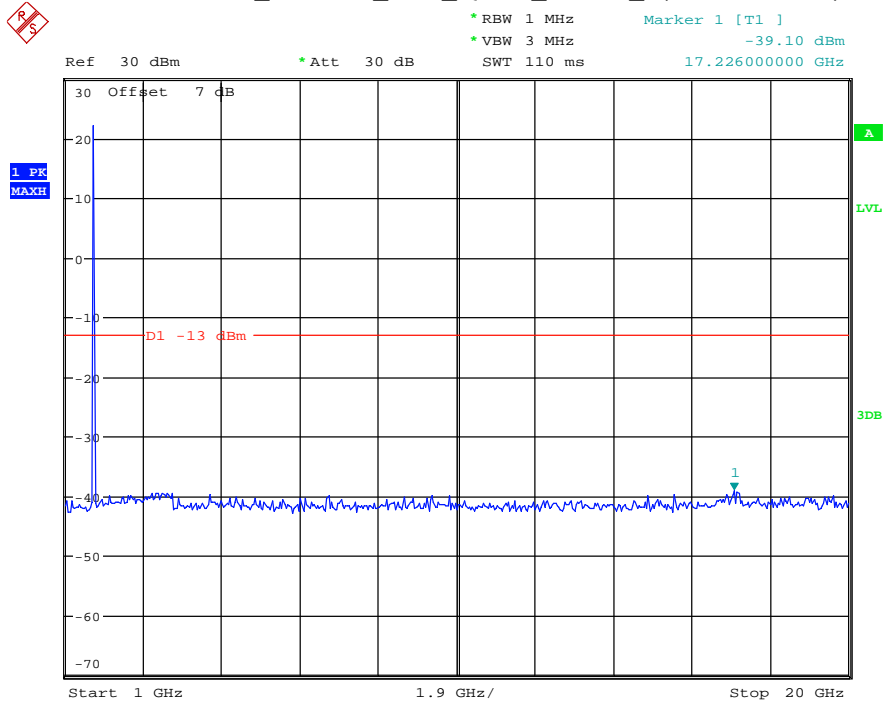

Band 4_1.4 MHz_Low_QPSK_RB6#0_2(1GHz-20GHz)

Date: 29.AUG.2021 23:24:48