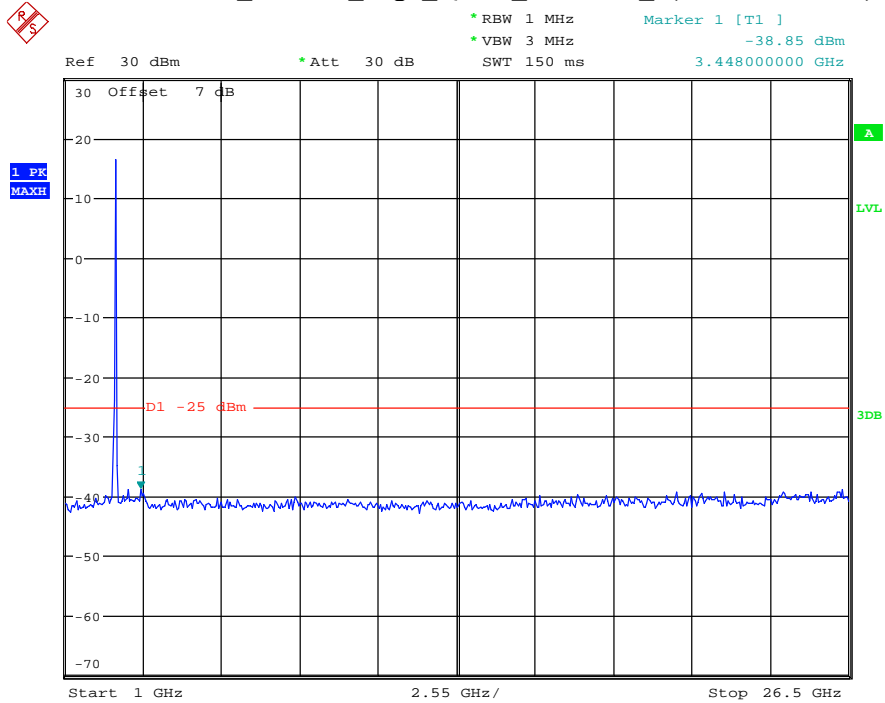

Band 41_20 MHz_High_QPSK_RB100#0_2(1GHz-26.5GHz)

Date: 30.AUG.2021 01:06:45