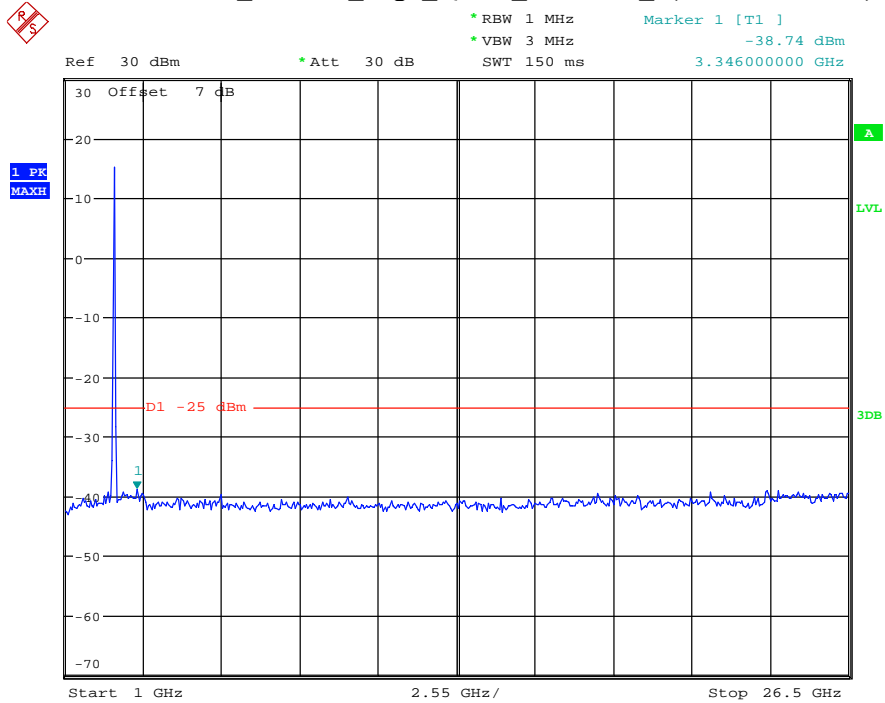

Band 38_20 MHz_High_QPSK_RB100#0_2(1GHz-26.5GHz)

Date: 30.AUG.2021 01:00:06