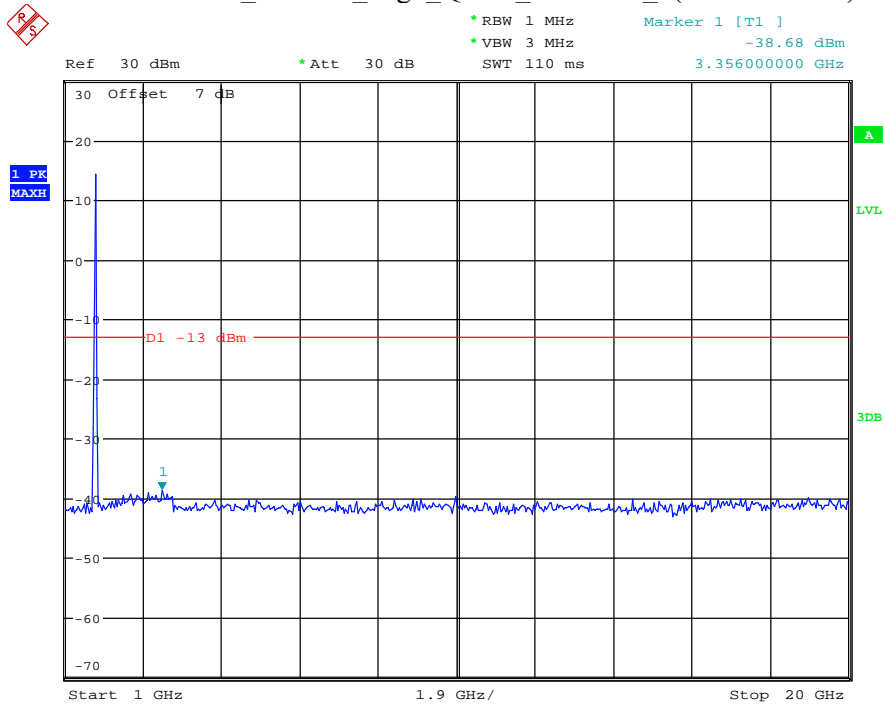

Date: 29.AUG.2021 23:32:56

Band 4_20 MHz_Middle_QPSK_RB100#0_2(1GHz-20GHz)

Date: 29.AUG.2021 23:33:06

Band 4_20 MHz_High_QPSK_RB100#0_1(30MHz-1GHz)

Date: 29.AUG.2021 23:33:30

Band 4_20 MHz_High_QPSK_RB100#0_2(1GHz-20GHz)