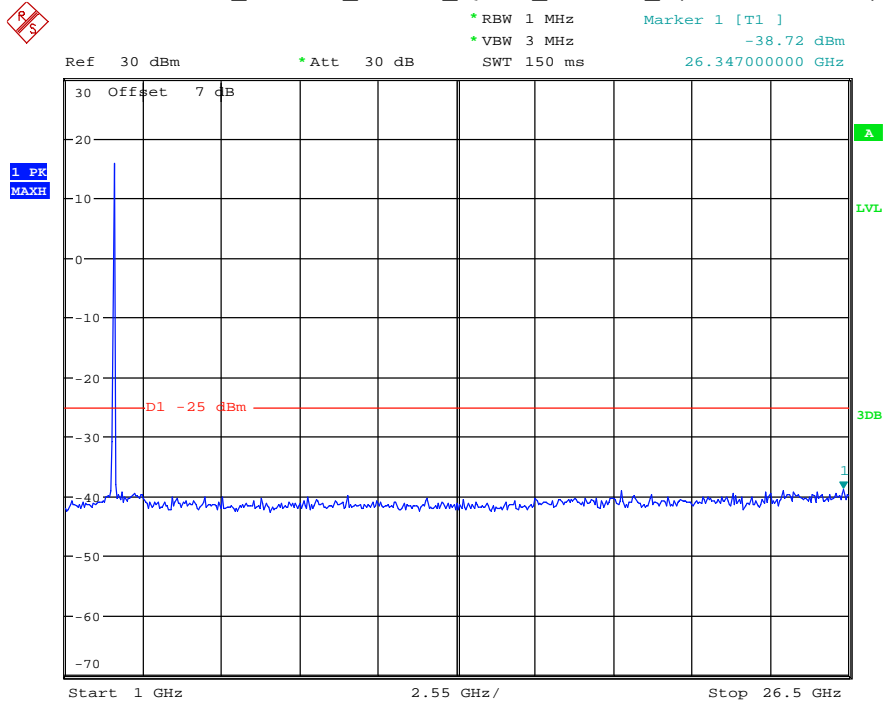

Band 38_15 MHz_Middle_QPSK_RB75#0_2(1GHz-26.5GHz)

Date: 30.AUG.2021 00:57:45