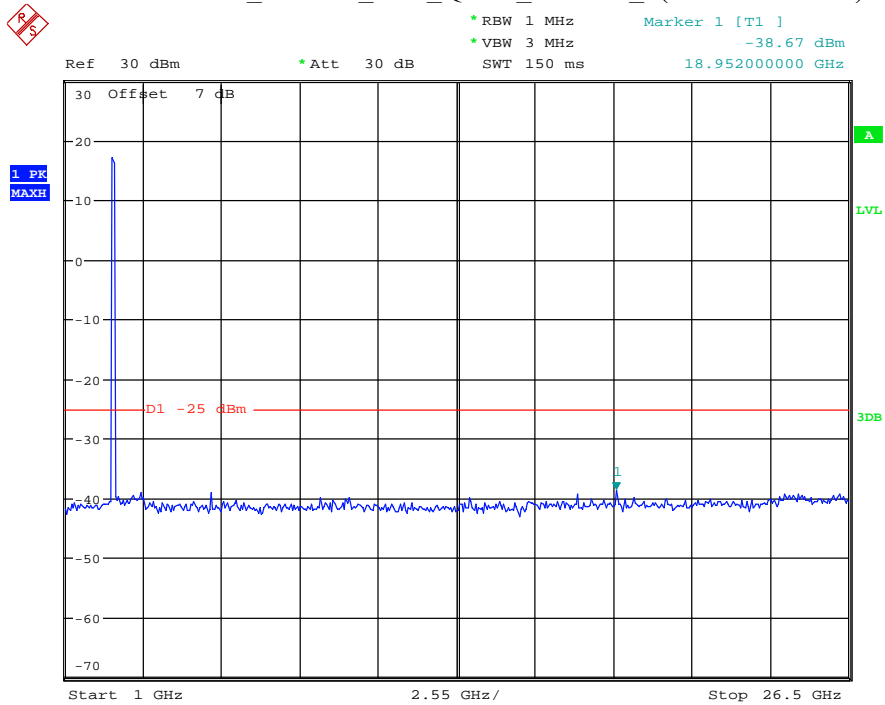

Band 38_10 MHz_Low_QPSK_RB50#0_2(1GHz-26.5GHz)

Date: 30.AUG.2021 00:55:35