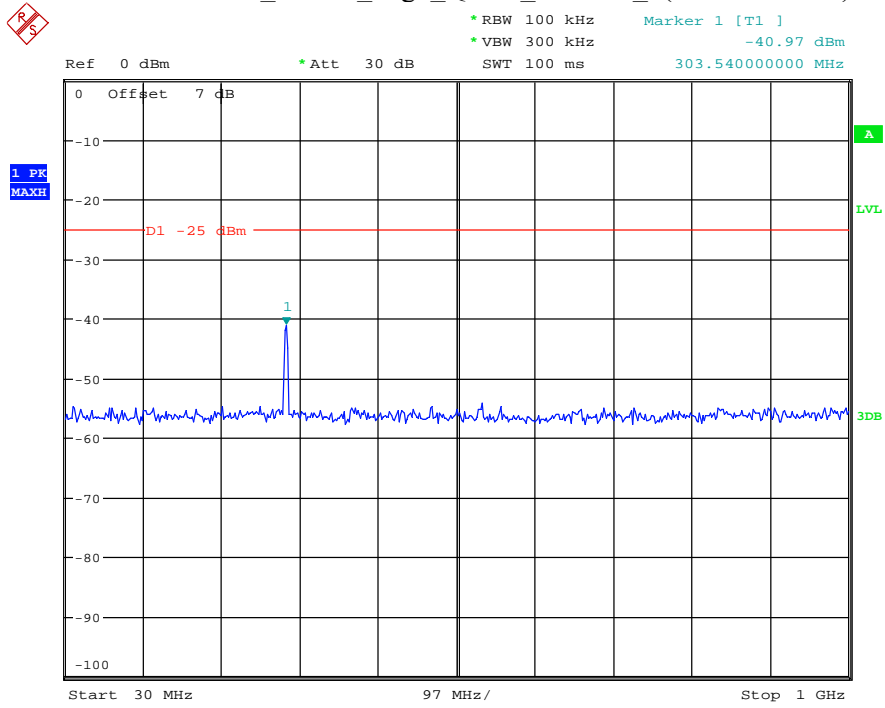

Band 38_5 MHz_High_QPSK_RB25#0_1(30MHz-1GHz)

Date: 30.AUG.2021 00:54:53