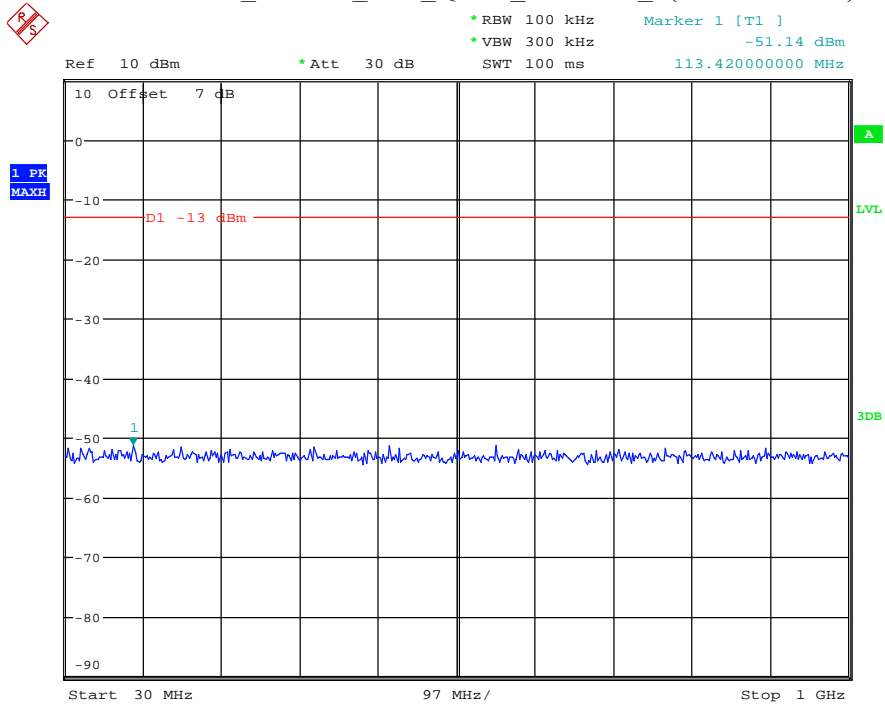

Date: 29.AUG.2021 23:21:44

Band 2_15 MHz_Middle_QPSK_RB75#0_2(1GHz-20GHz)

Date: 29.AUG.2021 23:21:54

Band 2_15 MHz_High_QPSK_RB75#0_1(30MHz-1GHz)

Date: 29.AUG.2021 23:22:18

Band 2_15 MHz_High_QPSK_RB75#0_2(1GHz-20GHz)

Date: 29.AUG.2021 23:22:28

Band 2_20 MHz_Low_QPSK_RB100#0_1(30MHz-1GHz)

Date: 29.AUG.2021 23:22:54

Band 2_20 MHz_Low_QPSK_RB100#0_2(1GHz-20GHz)

Date: 29.AUG.2021 23:23:04

Band 2_20 MHz_Middle_QPSK_RB100#0_1(30MHz-1GHz)