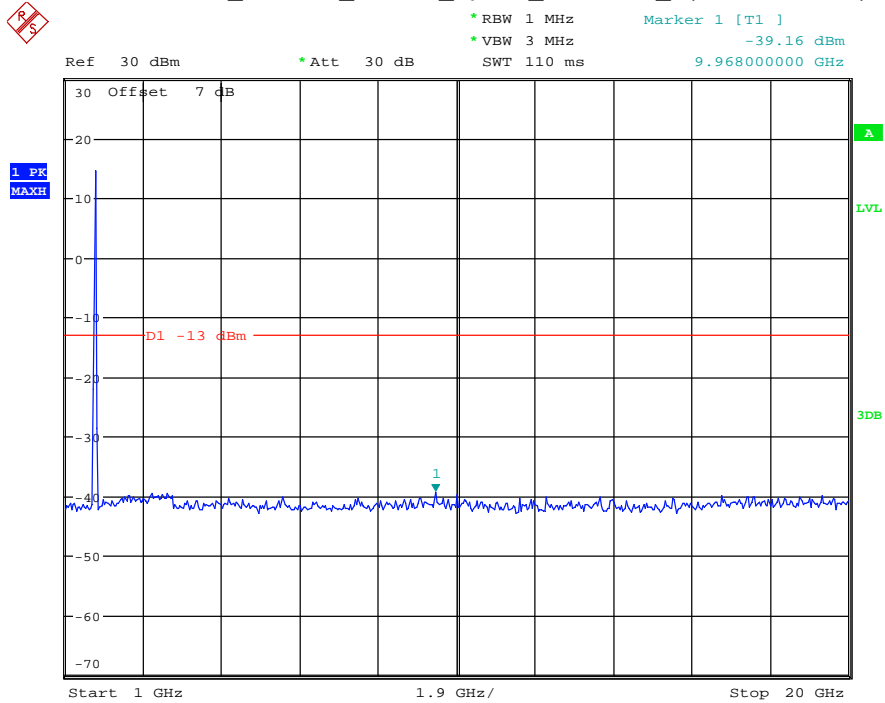

Band 4_20 MHz_Middle_QPSK_RB100#0_2(1GHz-20GHz)

Date: 29.AUG.2021 23:33:06