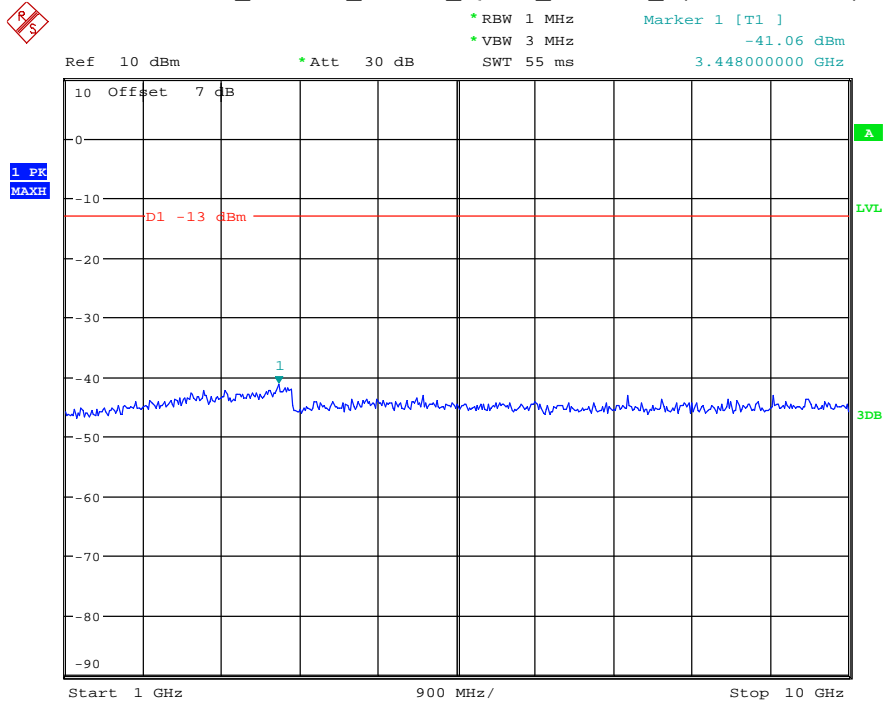

Band 5_10 MHz_Middle_QPSK_RB50#0_2(1GHz-10GHz)

Date: 29.AUG.2021 23:39:10