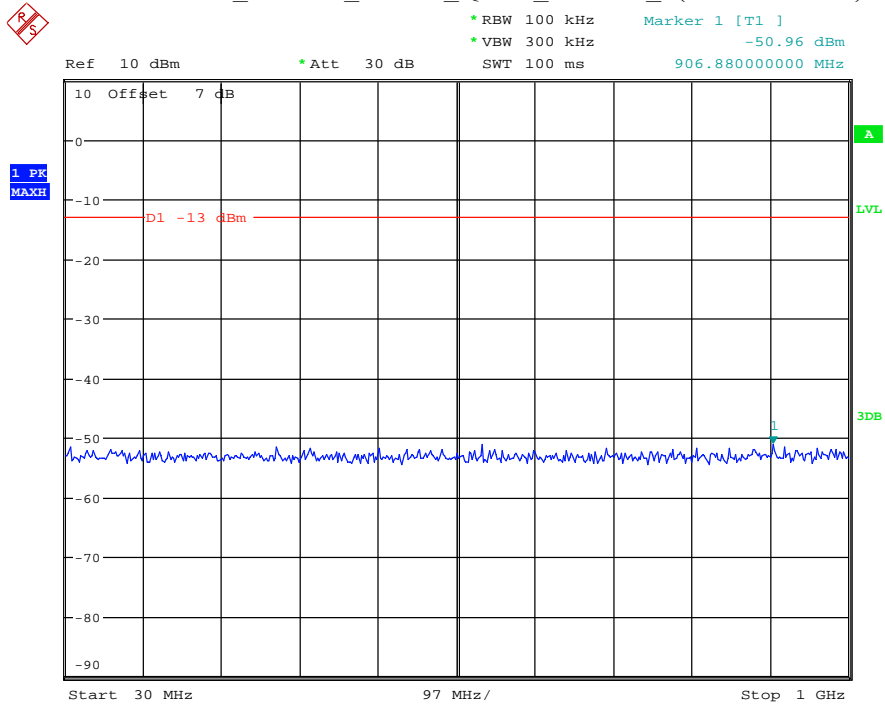

Date: 29.AUG.2021 23:19:06

Band 2_10 MHz_Low_QPSK_RB50#0_1(30MHz-1GHz)

Date: 29.AUG.2021 23:19:30

Band 2_10 MHz_Low_QPSK_RB50#0_2(1GHz-20GHz)

Date: 29.AUG.2021 23:19:41

Band 2_10 MHz_Middle_QPSK_RB50#0_1(30MHz-1GHz)