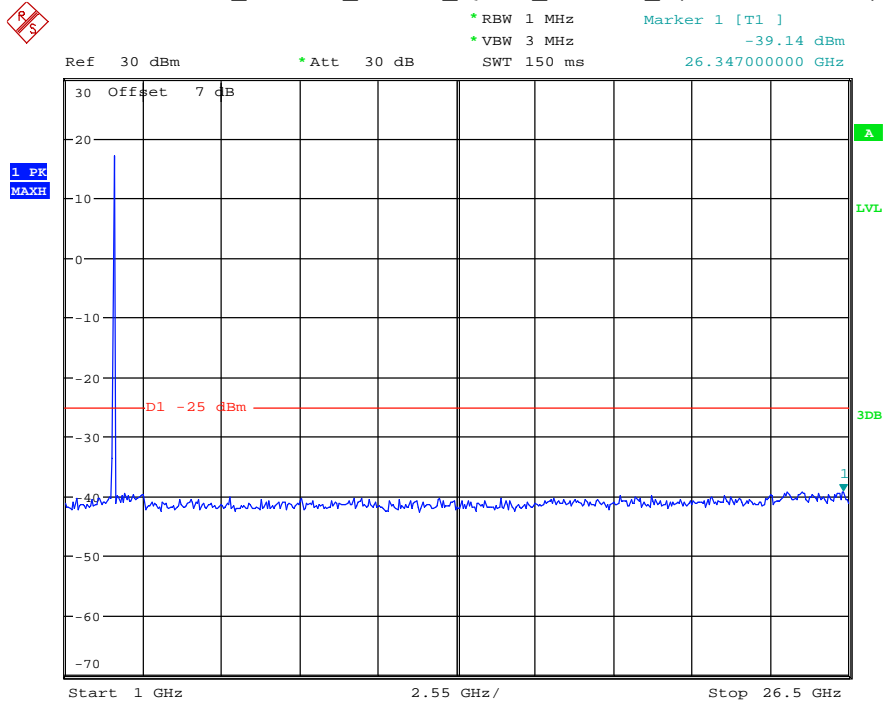

Band 38_10 MHz_Middle_QPSK_RB50#0_2(1GHz-26.5GHz)

Date: 30.AUG.2021 00:56:05