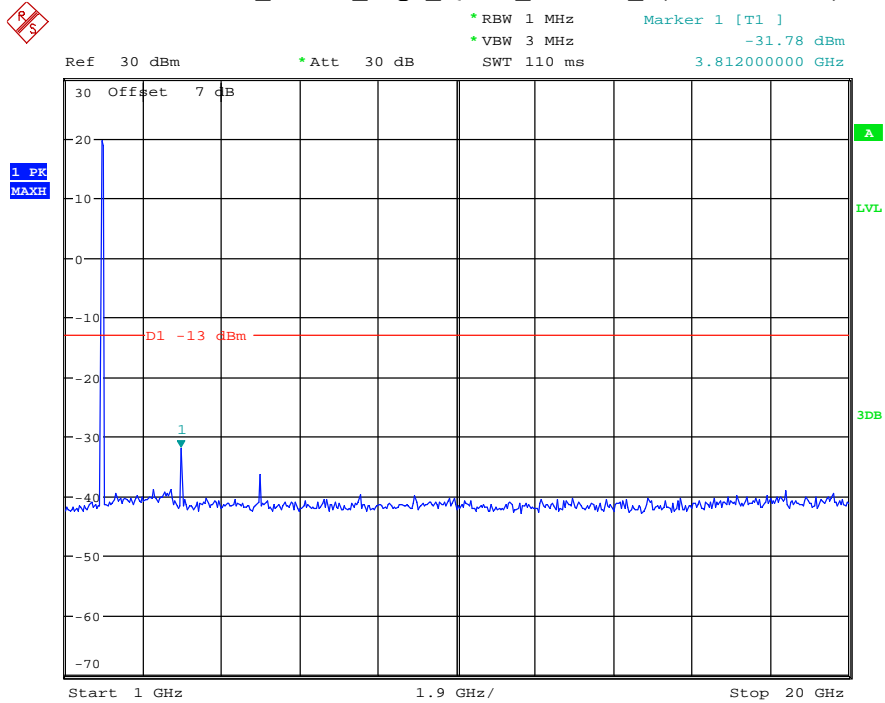

Date: 29.AUG.2021 23:16:58

Band 2_3 MHz_Middle_QPSK_RB15#0_2(1GHz-20GHz)

Date: 29.AUG.2021 23:17:08

Band 2_3 MHz_High_QPSK_RB15#0_1(30MHz-1GHz)

Date: 29.AUG.2021 23:17:28

Band 2_3 MHz_High_QPSK_RB15#0_2(1GHz-20GHz)