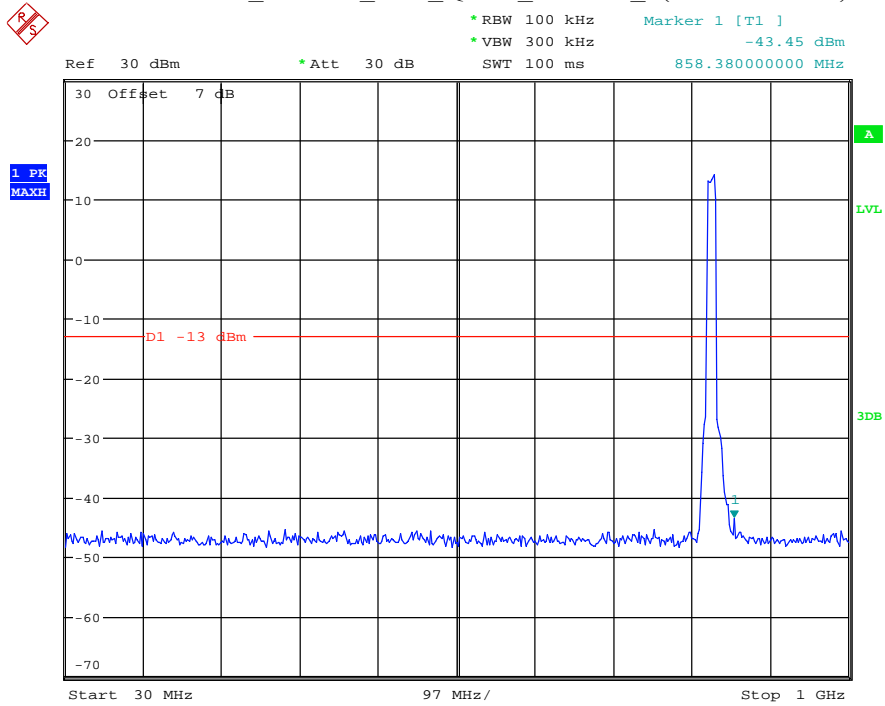

Band 5_10 MHz_Low_QPSK_RB50#0_1(30MHz-1GHz)

Date: 29.AUG.2021 23:38:30