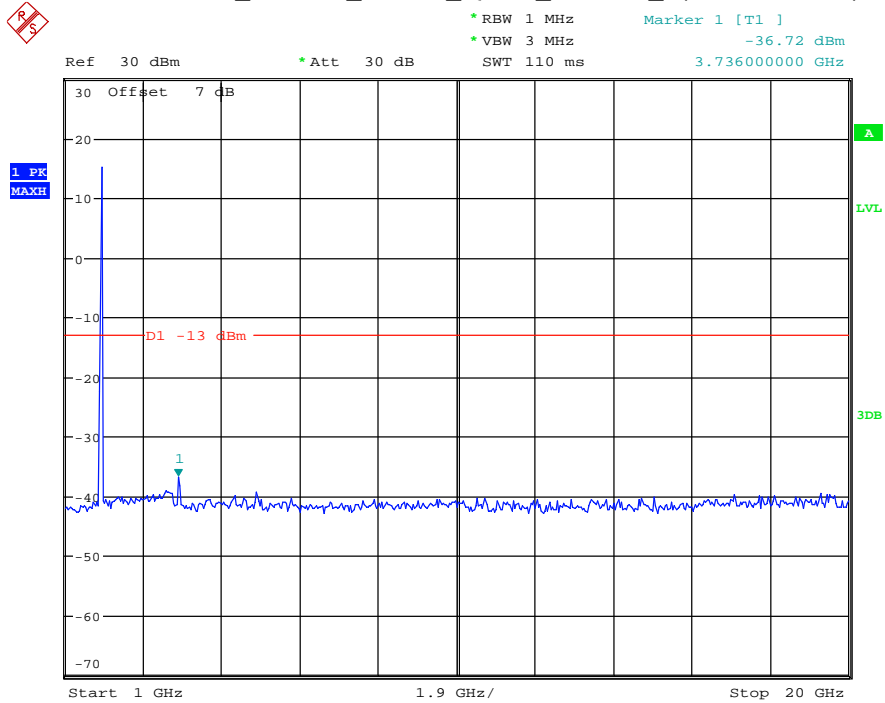

Band 2_15 MHz_Middle_QPSK_RB75#0_2(1GHz-20GHz)

Date: 29.AUG.2021 23:21:54