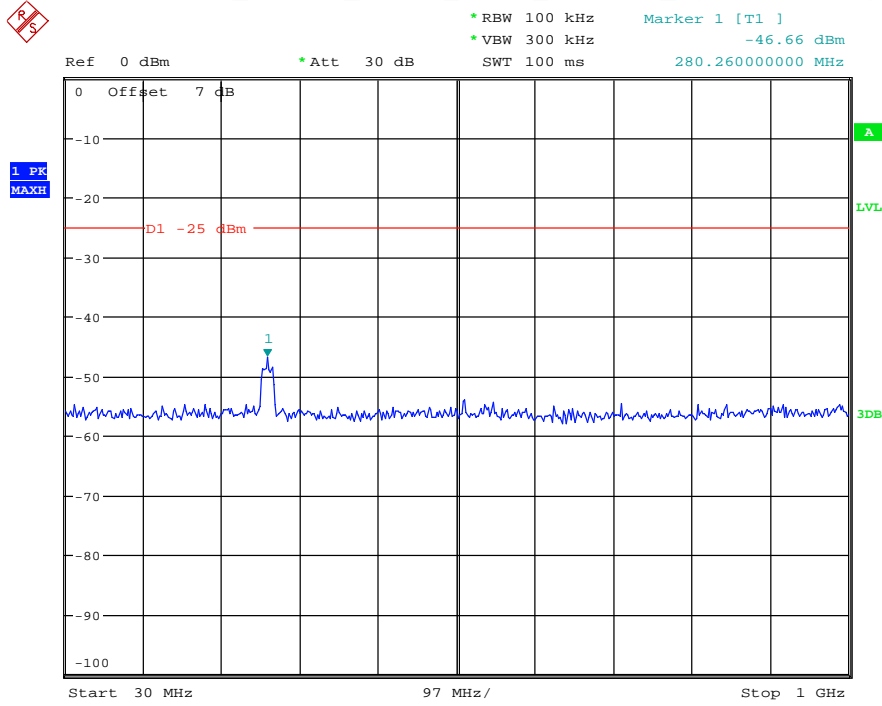

Band 41_20 MHz_Middle_QPSK_RB100#0_1(30MHz-1GHz)

Date: 30.AUG.2021 01:05:57