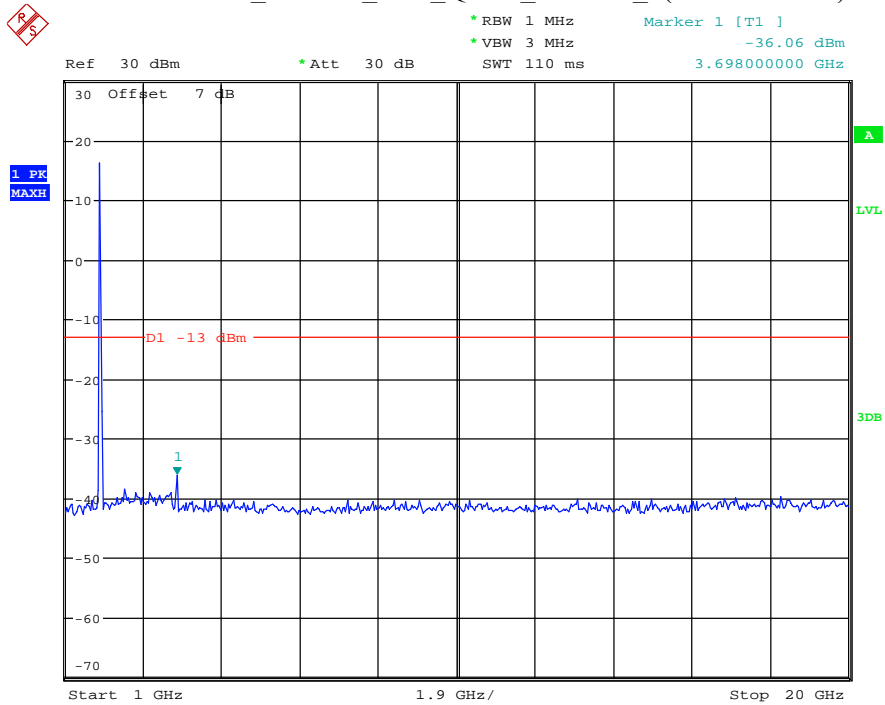

Band 2_15 MHz_Low_QPSK_RB75#0_2(1GHz-20GHz)

Date: 29.AUG.2021 23:21:20