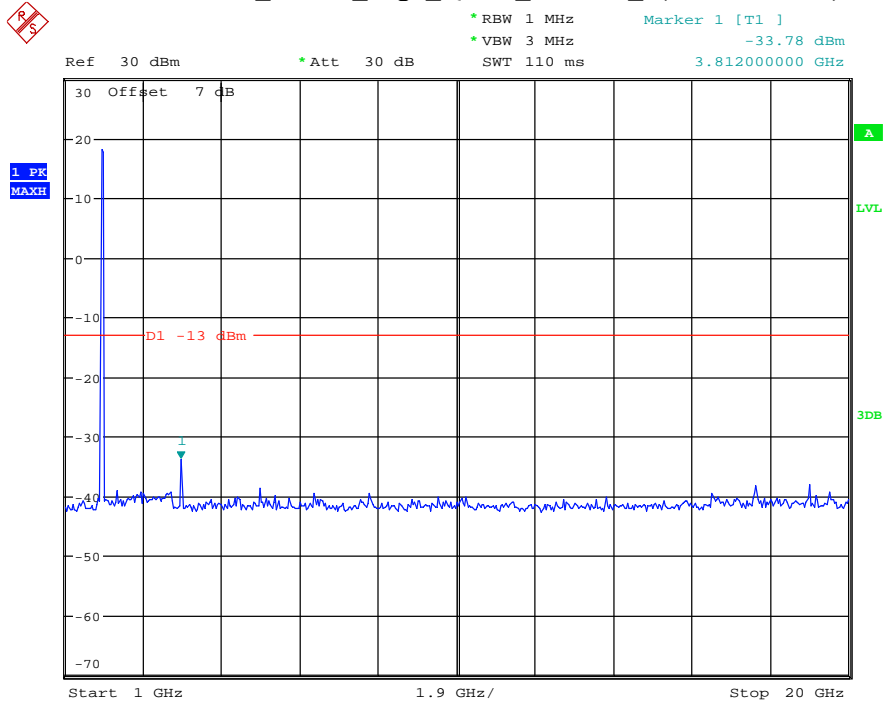

Date: 29.AUG.2021 23:18:25

Band 2_5 MHz_Middle_QPSK_RB25#0_2(1GHz-20GHz)

Date: 29.AUG.2021 23:18:36

Band 2_5 MHz_High_QPSK_RB25#0_1(30MHz-1GHz)

Date: 29.AUG.2021 23:18:56

Band 2_5 MHz_High_QPSK_RB25#0_2(1GHz-20GHz)