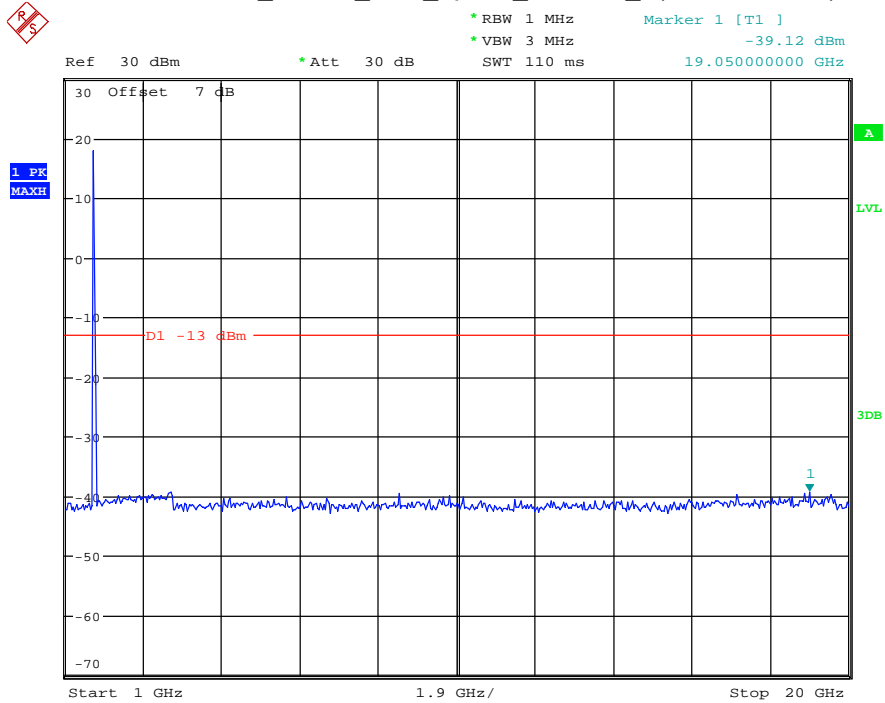

Band 4_5 MHz_Low_QPSK_RB25#0_2(1GHz-20GHz)

Date: 29.AUG.2021 23:27:39