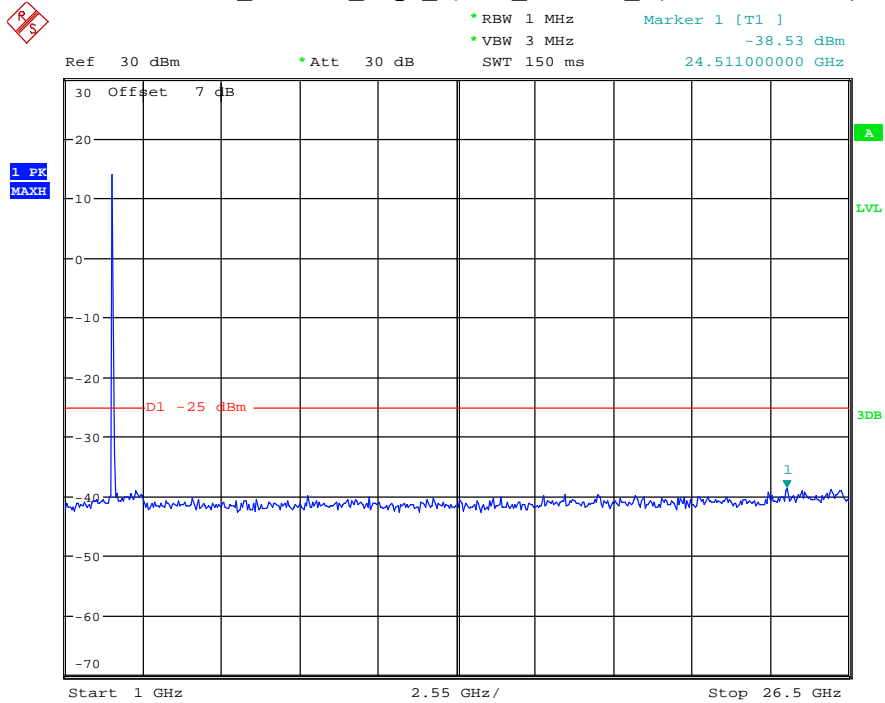

Date: 29.AUG.2021 23:42:10

Band 7_10 MHz_Middle_QPSK_RB50#0_2(1GHz-26.5GHz)

Date: 29.AUG.2021 23:42:21

Band 7_10 MHz_High_QPSK_RB50#0_1(30MHz-1GHz)

Date: 29.AUG.2021 23:42:40

Band 7_10 MHz_High_QPSK_RB50#0_2(1GHz-26.5GHz)