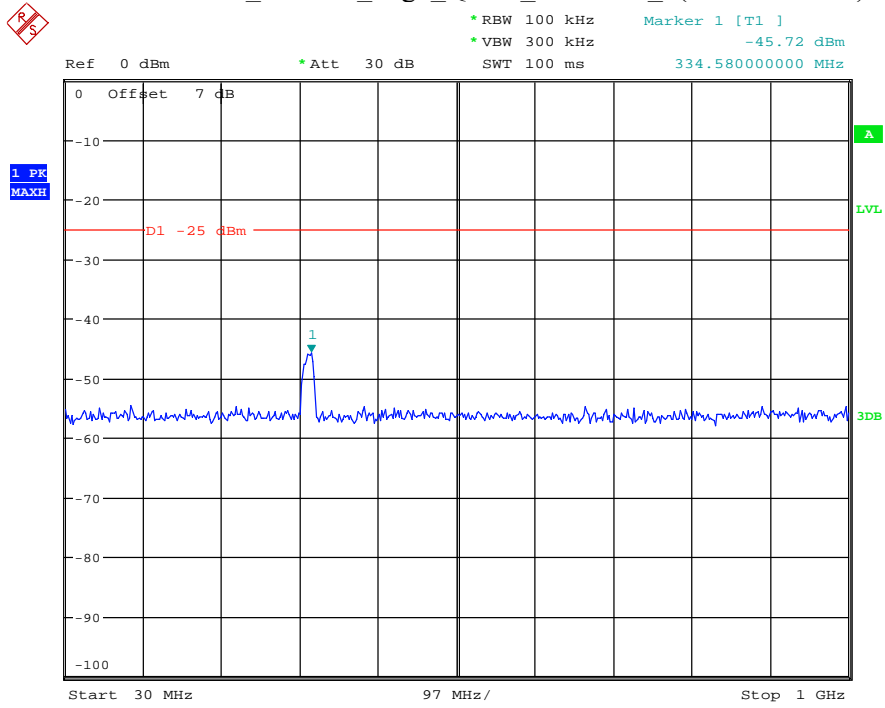

Date: 30.AUG.2021 01:05:31

Band 41_20 MHz_Middle_QPSK_RB100#0_1(30MHz-1GHz)

Date: 30.AUG.2021 01:05:57

Band 41_20 MHz_Middle_QPSK_RB100#0_2(1GHz-26.5GHz)

Date: 30.AUG.2021 01:06:08

Band 41_20 MHz_High_QPSK_RB100#0_1(30MHz-1GHz)