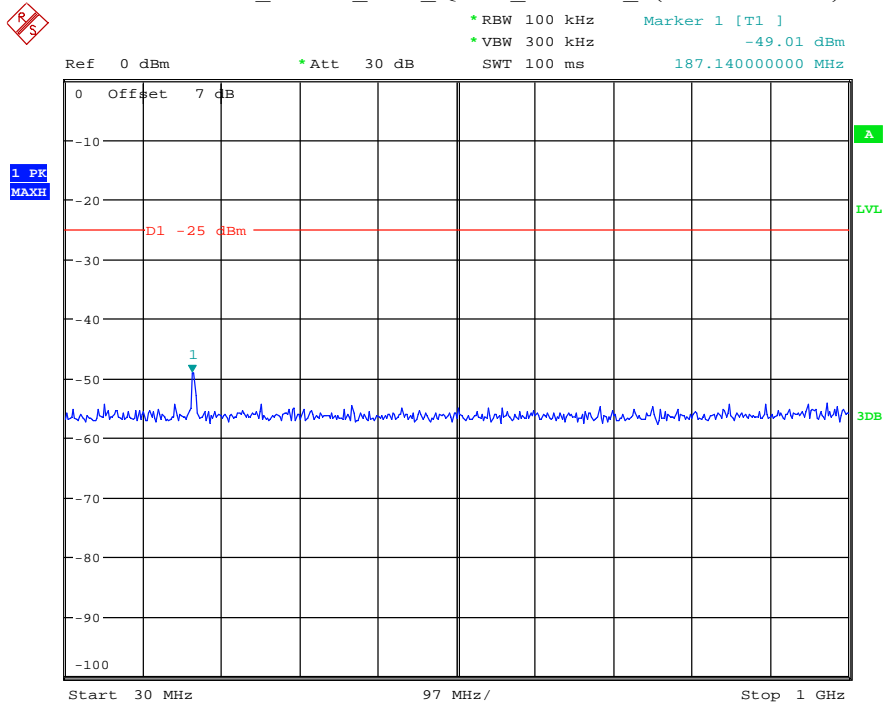

Band 7_5 MHz_Low_QPSK_RB25#0_1(30MHz-1GHz)

Date: 29.AUG.2021 23:40:05