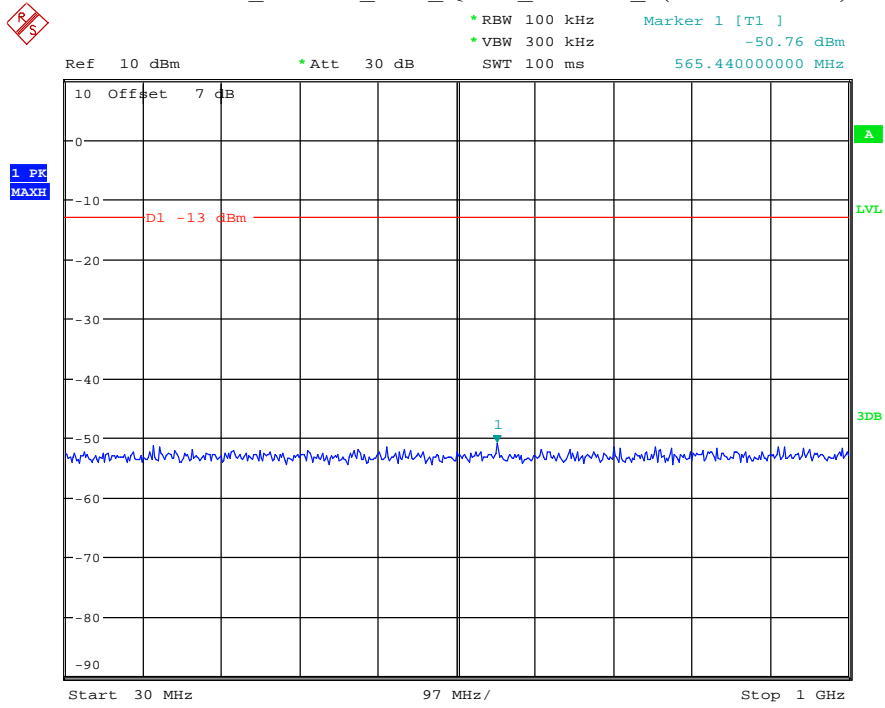

Band 4_15 MHz_Low_QPSK_RB75#0_1(30MHz-1GHz)

Date: 29.AUG.2021 23:30:34