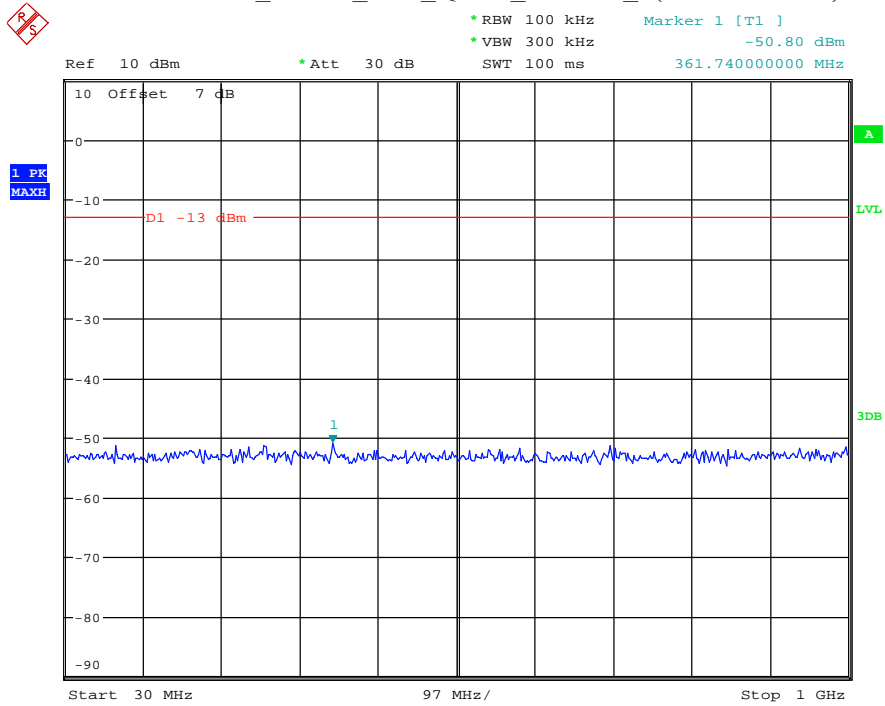

Band 2_5 MHz_Low_QPSK_RB25#0_1(30MHz-1GHz)

Date: 29.AUG.2021 23:17:58