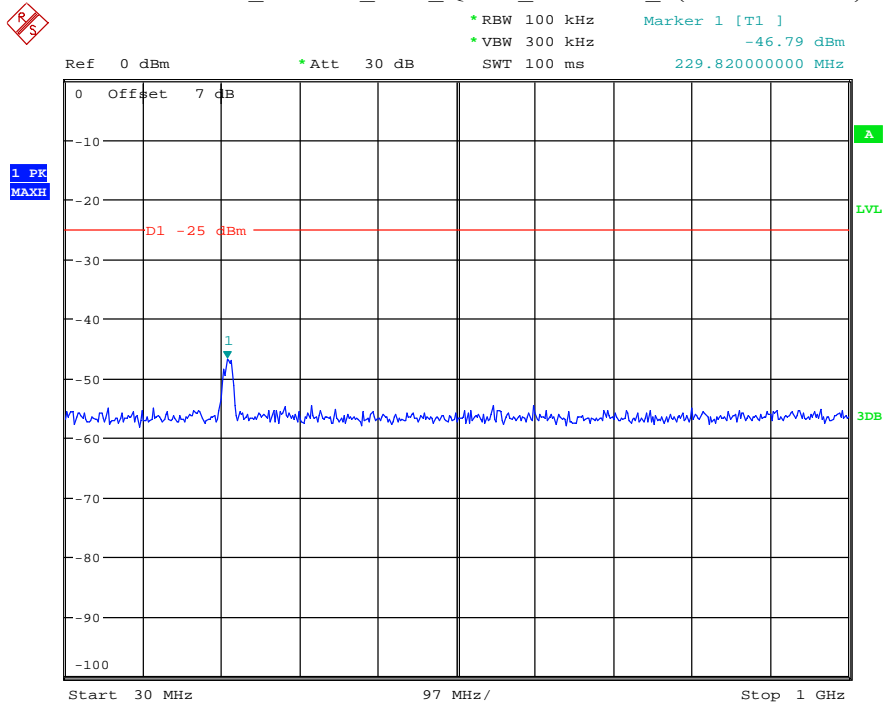

Band 41_20 MHz_Low_QPSK_RB100#0_1(30MHz-1GHz)

Date: 30.AUG.2021 01:05:20