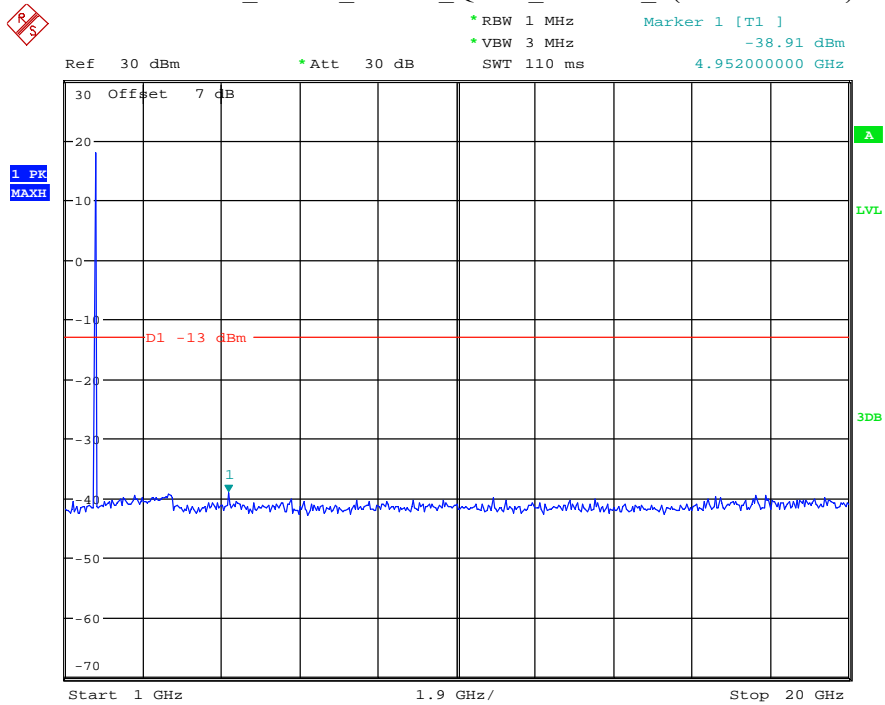

Band 4_5 MHz_Middle_QPSK_RB25#0_2(1GHz-20GHz)

Date: 29.AUG.2021 23:28:07