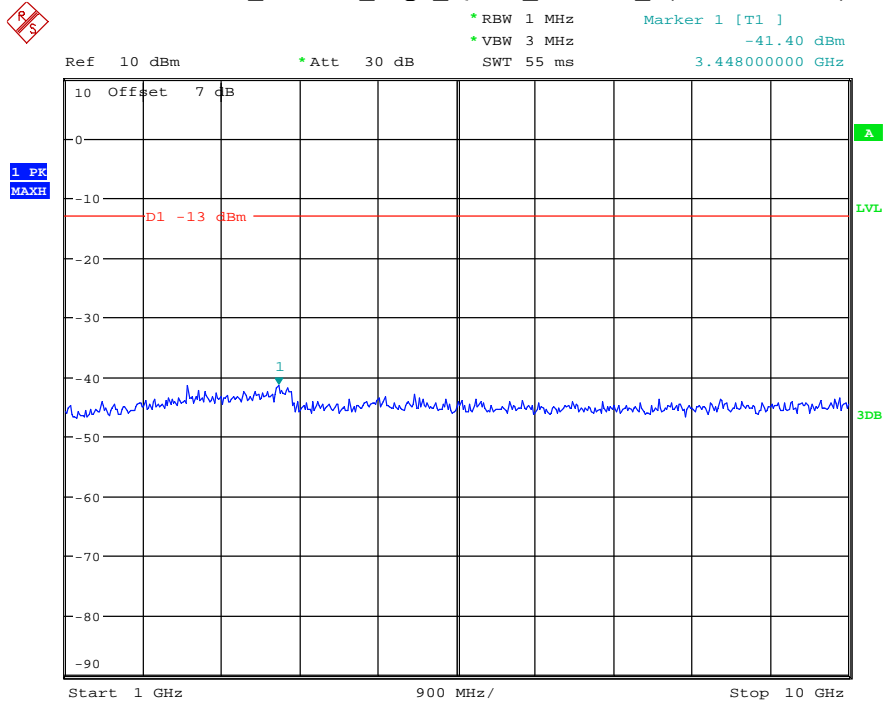

Date: 29.AUG.2021 23:39:00

Band 5_10 MHz_Middle_QPSK_RB50#0_2(1GHz-10GHz)

Date: 29.AUG.2021 23:39:10

Band 5_10 MHz_High_QPSK_RB50#0_1(30MHz-1GHz)

Date: 29.AUG.2021 23:39:32

Band 5_10 MHz_High_QPSK_RB50#0_2(1GHz-10GHz)

Date: 29.AUG.2021 23:39:43

Band 7_5 MHz_Low_QPSK_RB25#0_1(30MHz-1GHz)

Date: 29.AUG.2021 23:40:05

Band 7_5 MHz_Low_QPSK_RB25#0_2(1GHz-26.5GHz)

Date: 29.AUG.2021 23:40:15

Band 7_5 MHz_Middle_QPSK_RB25#0_1(30MHz-1GHz)