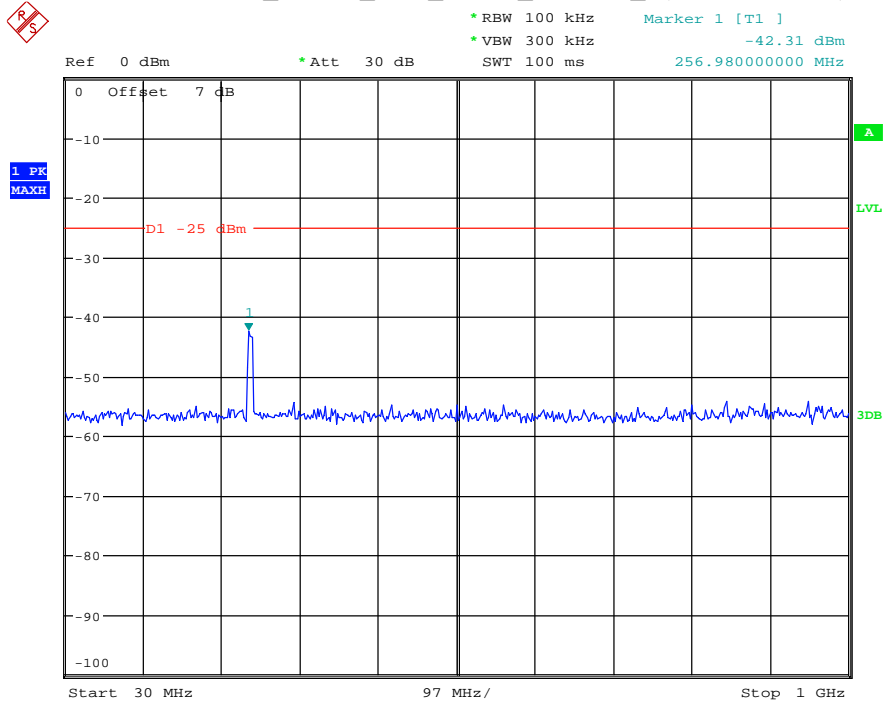

Band 38_5 MHz_Low_QPSK_RB25#0_1(30MHz-1GHz)

Date: 30.AUG.2021 00:53:52