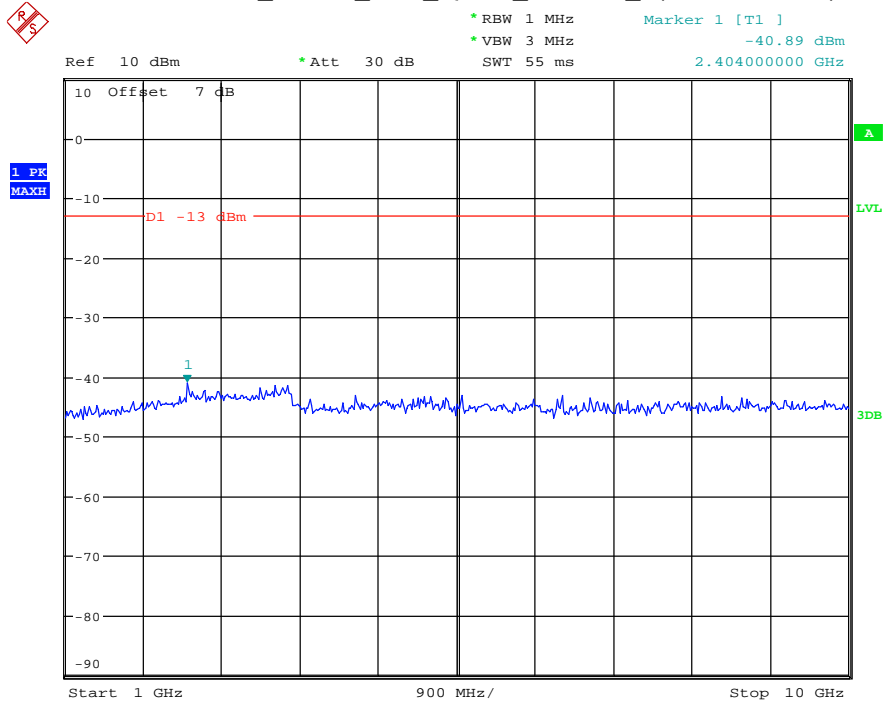

Date: 29.AUG.2021 23:36:04

Band 5_3 MHz_Middle_QPSK_RB15#0_2(1GHz-10GHz)

Date: 29.AUG.2021 23:36:14

Band 5_3 MHz_High_QPSK_RB15#0_1(30MHz-1GHz)

Date: 29.AUG.2021 23:36:31

Band 5_3 MHz_High_QPSK_RB15#0_2(1GHz-10GHz)

Date: 29.AUG.2021 23:36:42

Band 5_5 MHz_Low_QPSK_RB25#0_1(30MHz-1GHz)

Date: 29.AUG.2021 23:37:00

Band 5_5 MHz_Low_QPSK_RB25#0_2(1GHz-10GHz)

Date: 29.AUG.2021 23:37:11

Band 5_5 MHz_Middle_QPSK_RB25#0_1(30MHz-1GHz)