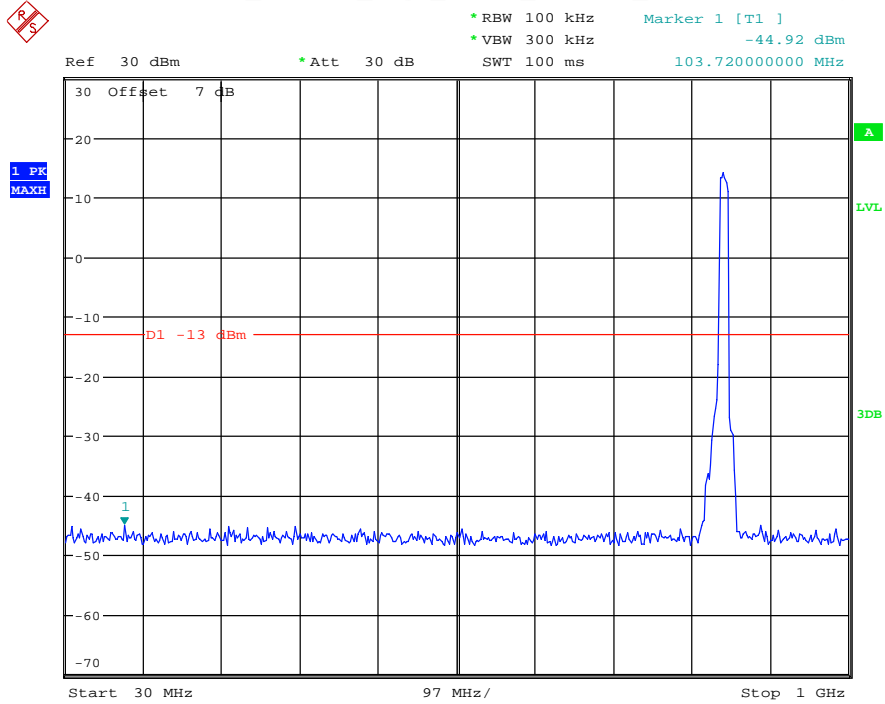

Band 5_10 MHz_High_QPSK_RB50#0_1(30MHz-1GHz)

Date: 29.AUG.2021 23:39:32