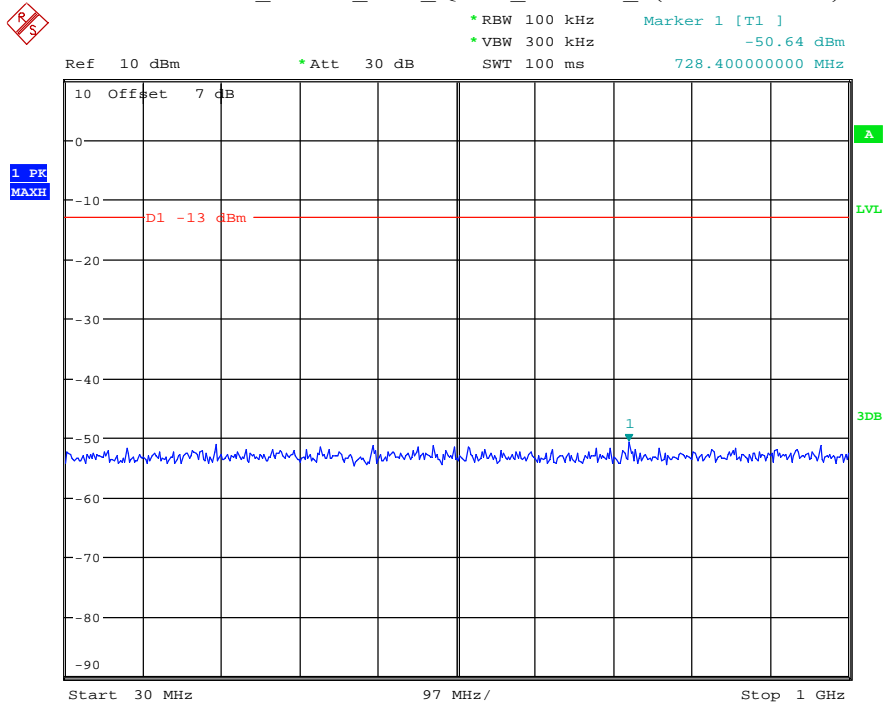

Band 4_3 MHz_Low_QPSK_RB15#0_1(30MHz-1GHz)

Date: 29.AUG.2021 23:26:02