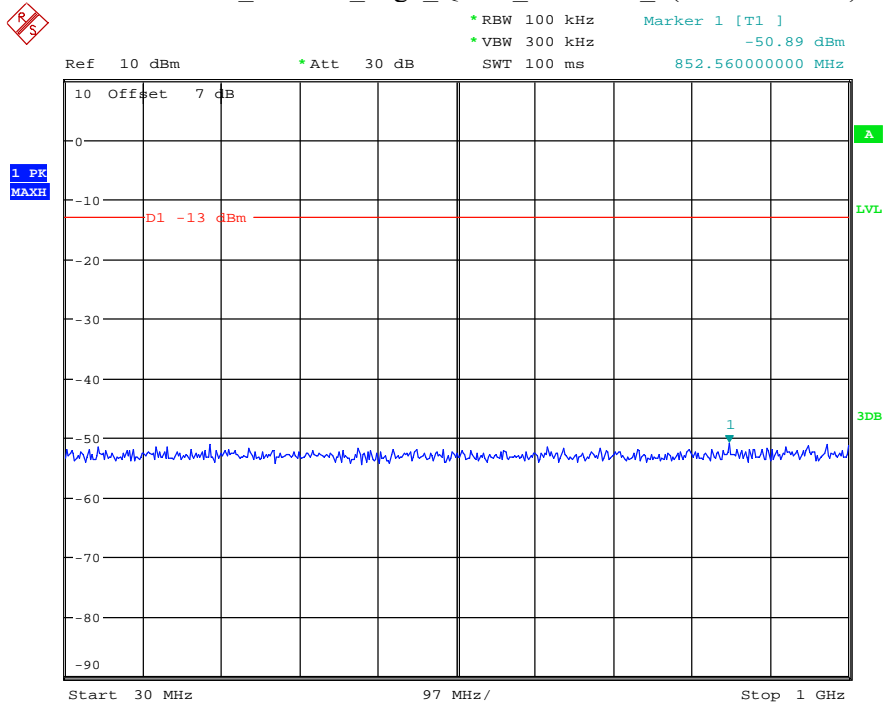

Band 2_20 MHz_High_QPSK_RB100#0_1(30MHz-1GHz)

Date: 29.AUG.2021 23:24:08