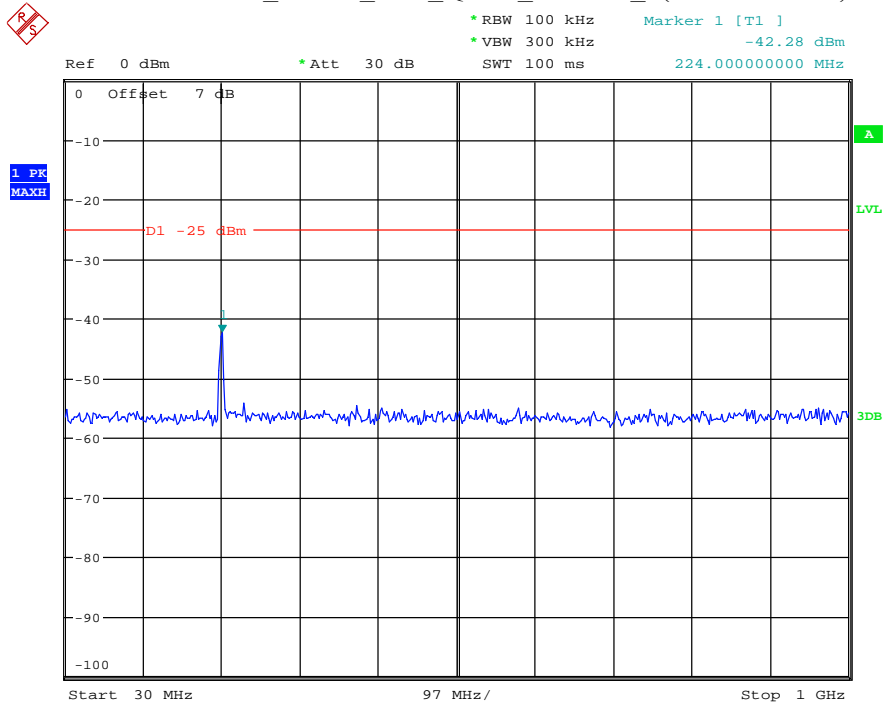

Band 41_5 MHz_Low_QPSK_RB25#0_1(30MHz-1GHz)

Date: 30.AUG.2021 01:00:25