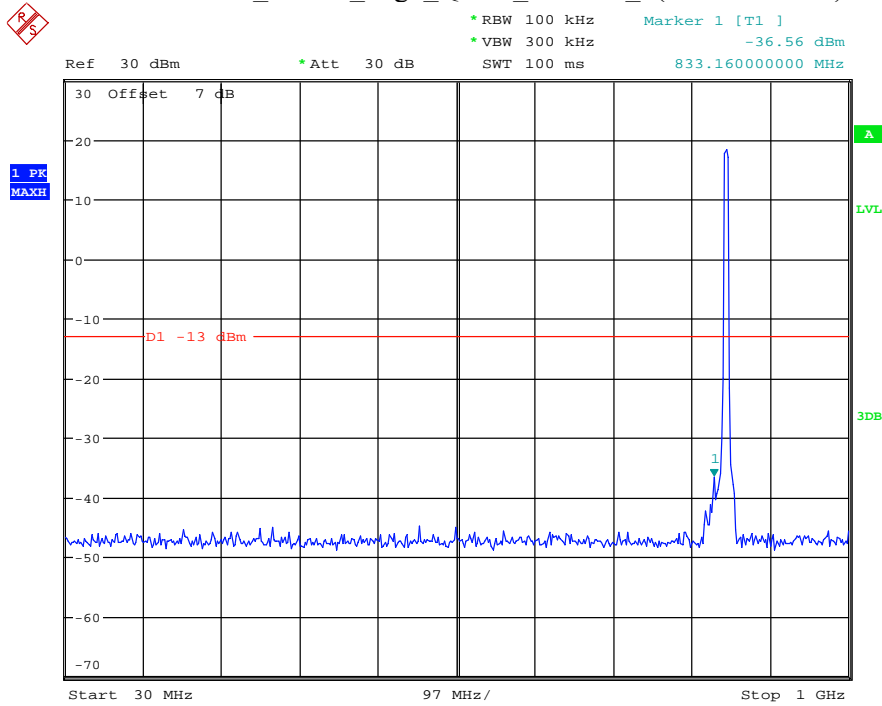

Band 5_3 MHz_High_QPSK_RB15#0_1(30MHz-1GHz)

Date: 29.AUG.2021 23:36:31