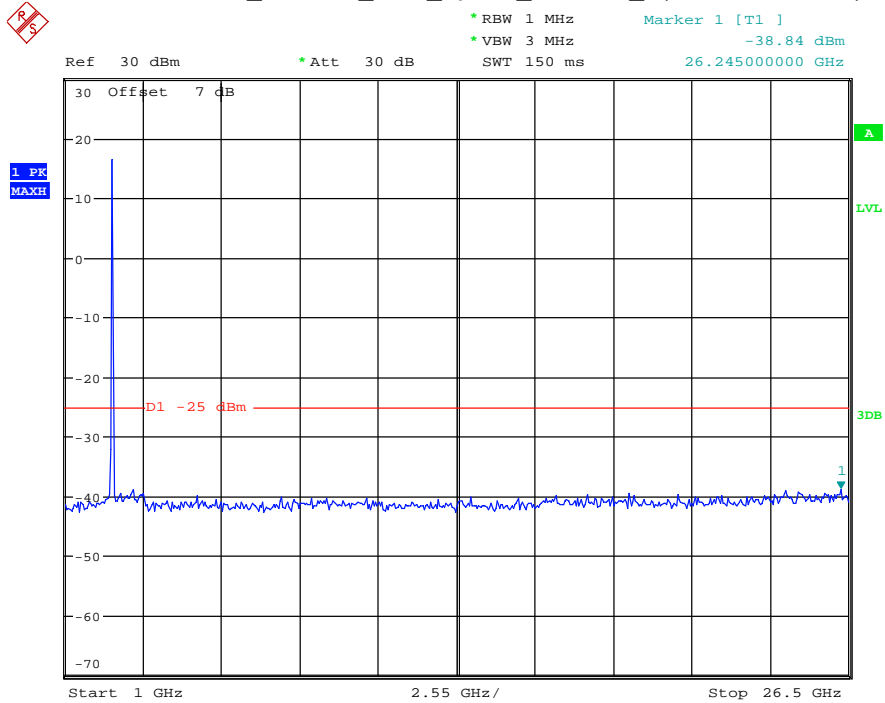

Date: 30.AUG.2021 01:02:57

Band 41_10 MHz_High_QPSK_RB50#0_2(1GHz-26.5GHz)

Date: 30.AUG.2021 01:03:07

Band 41_15 MHz_Low_QPSK_RB75#0_1(30MHz-1GHz)

Date: 30.AUG.2021 01:03:33

Band 41_15 MHz_Low_QPSK_RB75#0_2(1GHz-26.5GHz)