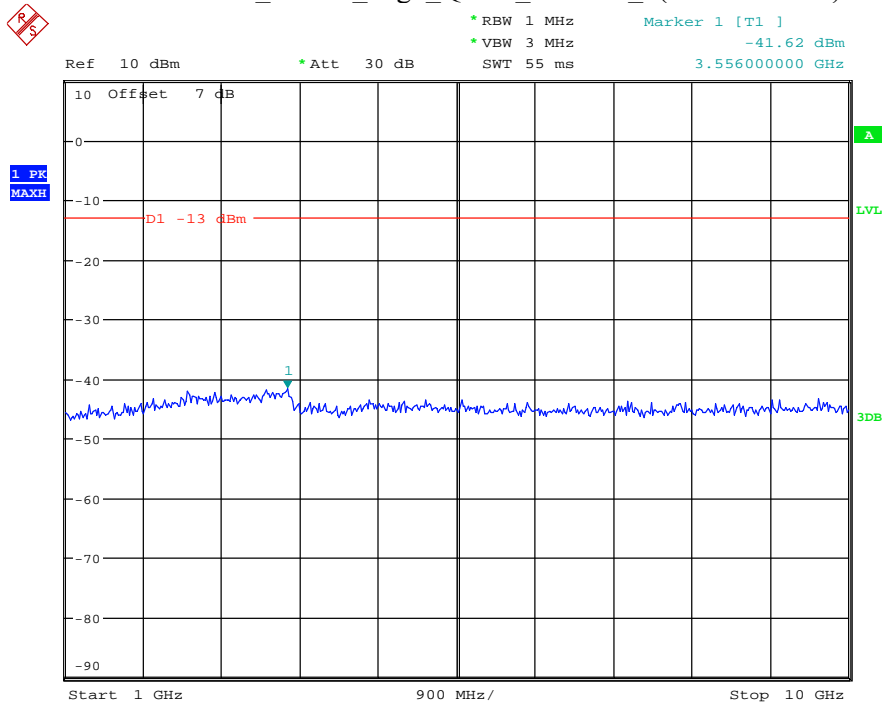

Date: 29.AUG.2021 23:36:04

Band 5_3 MHz_Middle_QPSK_RB15#0_2(1GHz-10GHz)

Date: 29.AUG.2021 23:36:14

Band 5_3 MHz_High_QPSK_RB15#0_1(30MHz-1GHz)

Date: 29.AUG.2021 23:36:31

Band 5_3 MHz_High_QPSK_RB15#0_2(1GHz-10GHz)

Date: 29.AUG.2021 23:36:42

Band 5_5 MHz_Low_QPSK_RB25#0_1(30MHz-1GHz)

Date: 29.AUG.2021 23:37:00

Band 5_5 MHz_Low_QPSK_RB25#0_2(1GHz-10GHz)

Date: 29.AUG.2021 23:37:11

Band 5_5 MHz_Middle_QPSK_RB25#0_1(30MHz-1GHz)