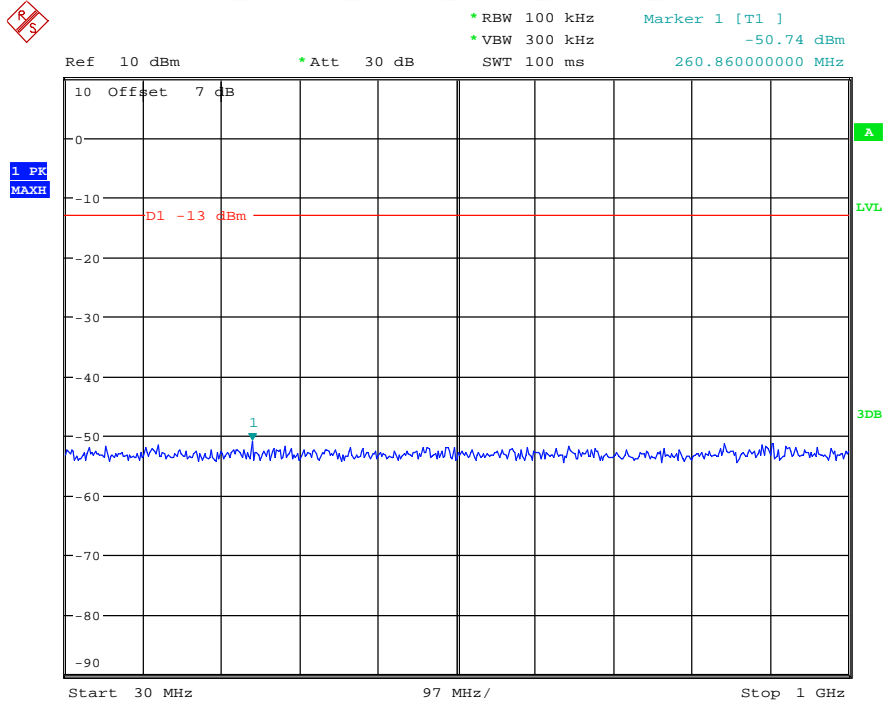

Date: 29.AUG.2021 23:20:40

Band 2_15 MHz_Low_QPSK_RB75#0_1(30MHz-1GHz)

Date: 29.AUG.2021 23:21:09

Band 2_15 MHz_Low_QPSK_RB75#0_2(1GHz-20GHz)

Date: 29.AUG.2021 23:21:20

Band 2_15 MHz_Middle_QPSK_RB75#0_1(30MHz-1GHz)