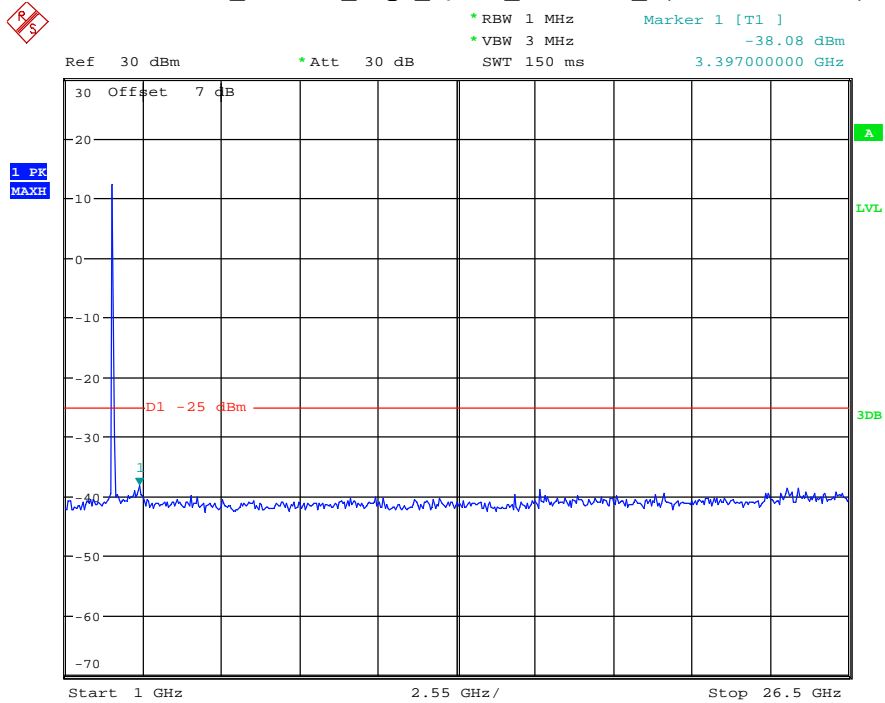

Date: 29.AUG.2021 23:45:39

Band 7_20 MHz_Middle_QPSK_RB100#0_2(1GHz-26.5GHz)

Date: 29.AUG.2021 23:45:49

Band 7_20 MHz_High_QPSK_RB100#0_1(30MHz-1GHz)

Date: 29.AUG.2021 23:46:13

Band 7_20 MHz_High_QPSK_RB100#0_2(1GHz-26.5GHz)