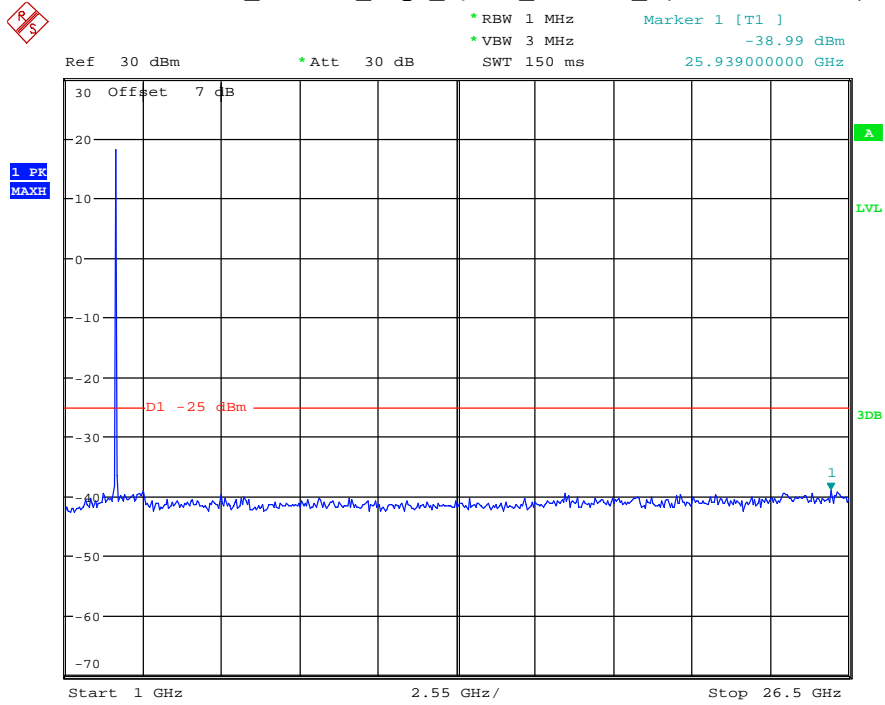

Band 41_10 MHz_High_QPSK_RB50#0_2(1GHz-26.5GHz)

Date: 30.AUG.2021 01:03:07