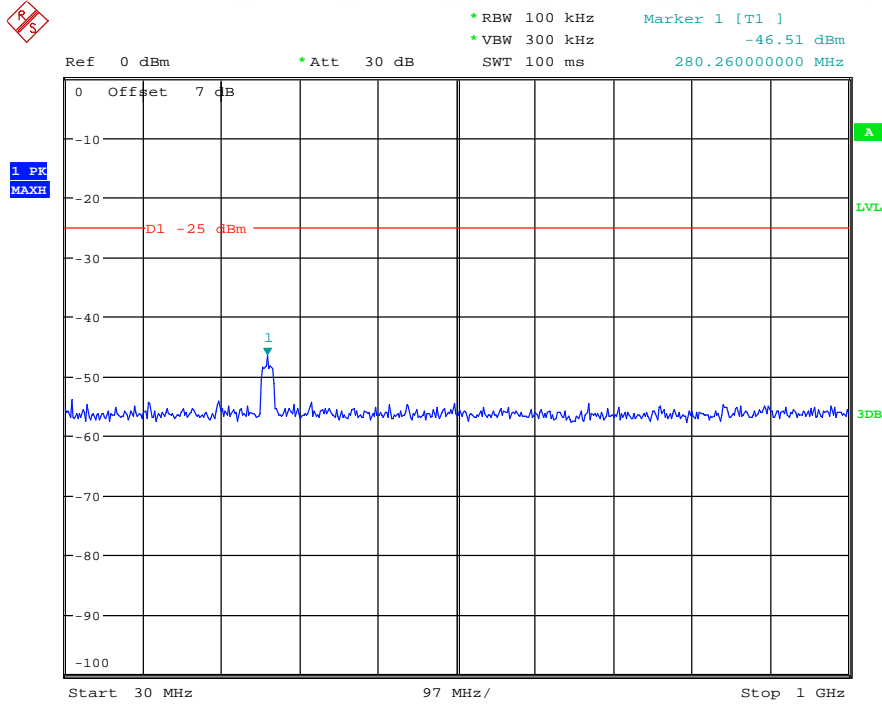

Band 38_20 MHz_Middle_QPSK_RB100#0_1(30MHz-1GHz)

Date: 30.AUG.2021 00:59:21