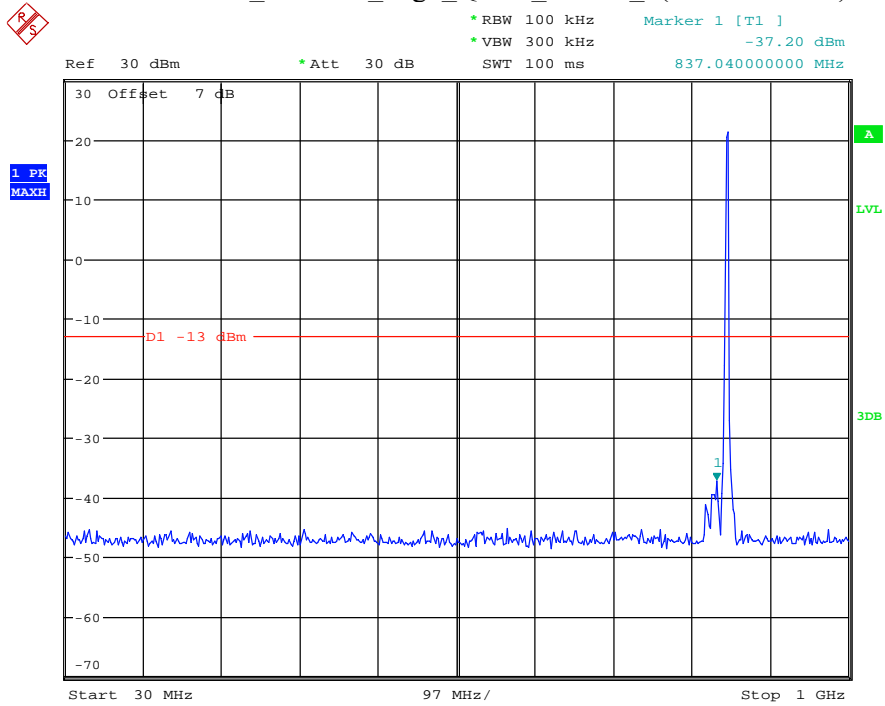

Band 5_1.4 MHz_High_QPSK_RB6#0_1(30MHz-1GHz)

Date: 29.AUG.2021 23:35:00