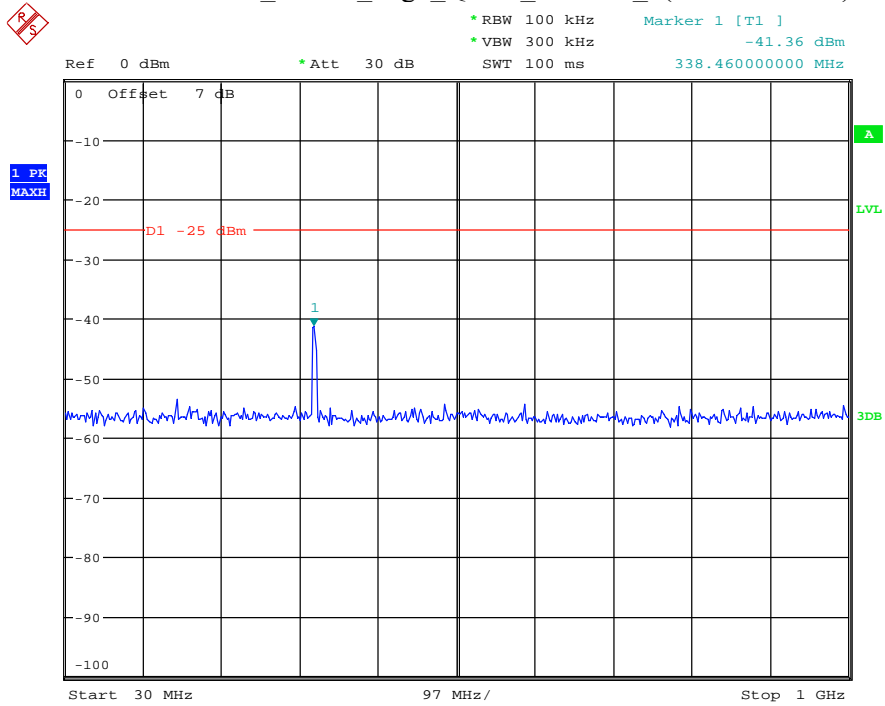

Date: 30.AUG.2021 01:00:35

Band 41_5 MHz_Middle_QPSK_RB25#0_1(30MHz-1GHz)

Date: 30.AUG.2021 01:00:52

Band 41_5 MHz_Middle_QPSK_RB25#0_2(1GHz-26.5GHz)

Date: 30.AUG.2021 01:01:03

Band 41_5 MHz_High_QPSK_RB25#0_1(30MHz-1GHz)