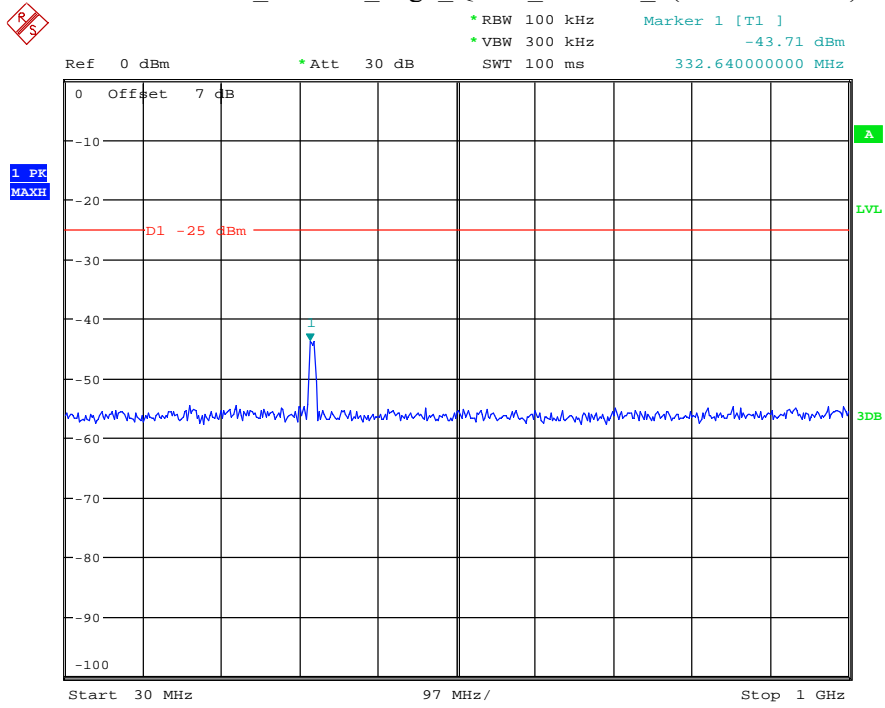

Date: 30.AUG.2021 01:02:05

Band 41_10 MHz_Middle_QPSK_RB50#0_1(30MHz-1GHz)

Date: 30.AUG.2021 01:02:24

Band 41_10 MHz_Middle_QPSK_RB50#0_2(1GHz-26.5GHz)

Date: 30.AUG.2021 01:02:34

Band 41_10 MHz_High_QPSK_RB50#0_1(30MHz-1GHz)