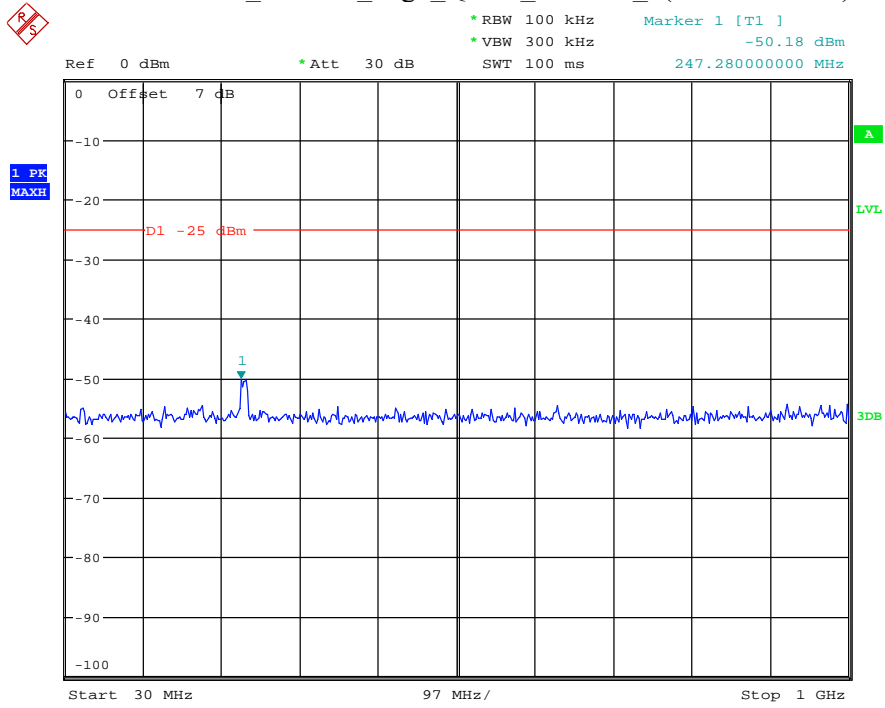

Band 7_10 MHz_High_QPSK_RB50#0_1(30MHz-1GHz)

Date: 29.AUG.2021 23:42:40