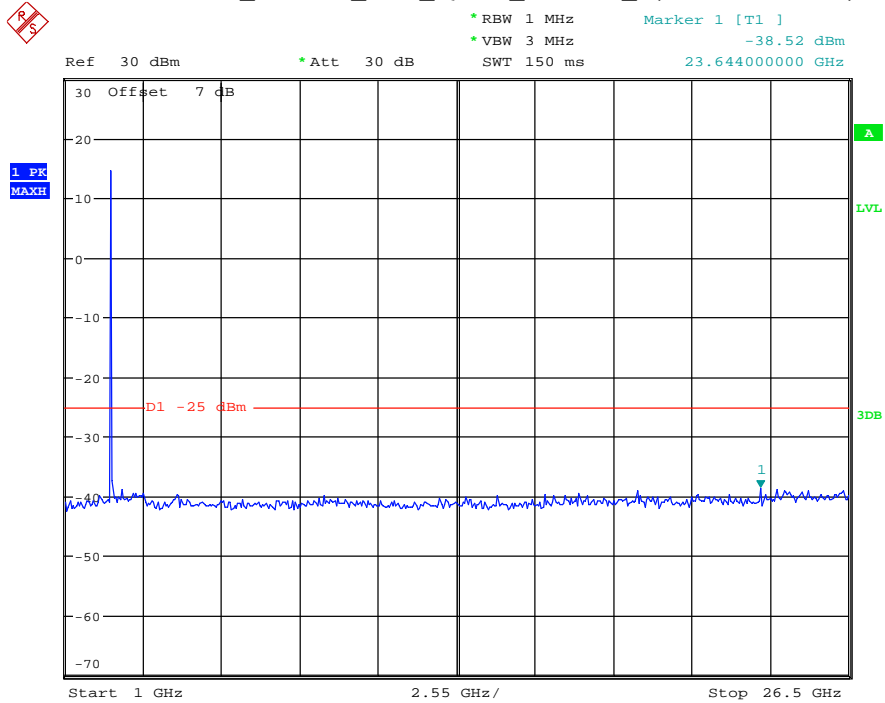

Band 7_10 MHz_Low_QPSK_RB50#0_2(1GHz-26.5GHz)

Date: 29.AUG.2021 23:41:51