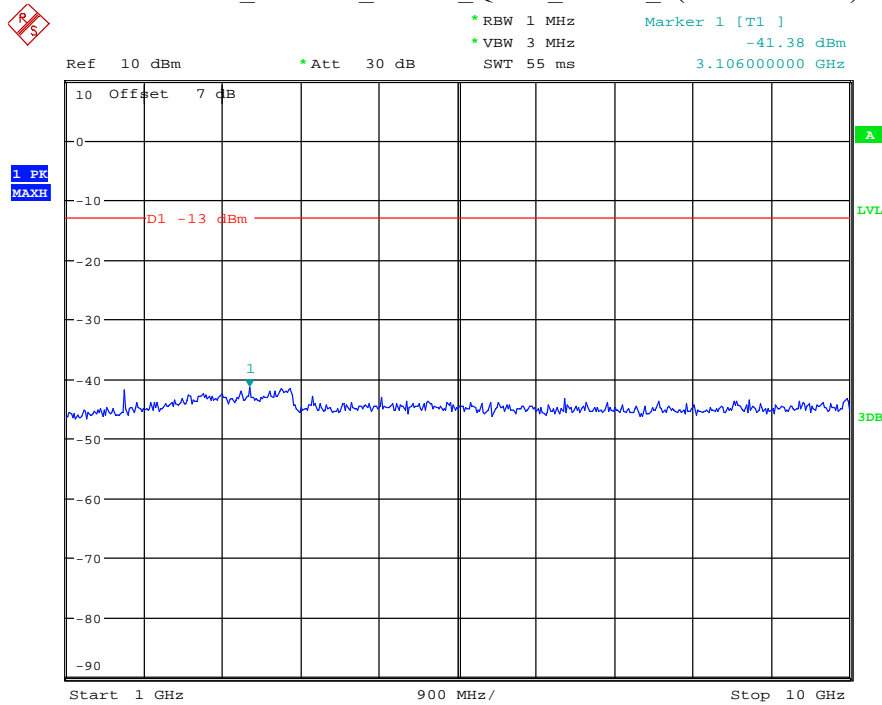

Band 5_1.4 MHz_Middle_QPSK_RB6#0_2(1GHz-10GHz)

Date: 29.AUG.2021 23:34:40