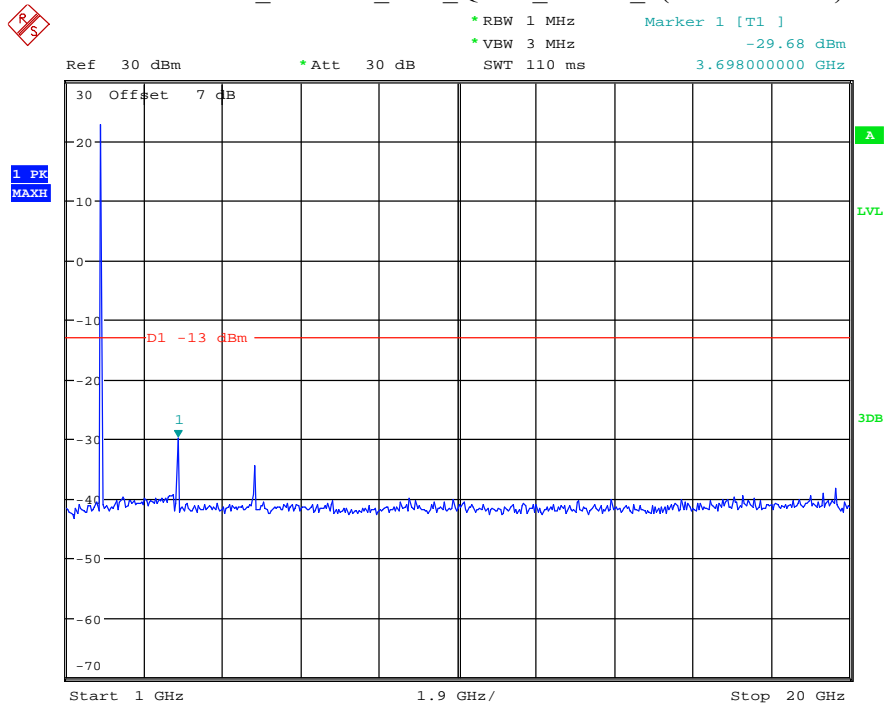

Please refer to following plots:

Band 2_1.4 MHz_Low_QPSK_RB6#0_1(30MHz-1GHz)

Date: 29.AUG.2021 23:14:57

Band 2_1.4 MHz_Low_QPSK_RB6#0_2(1GHz-20GHz)

Date: 29.AUG.2021 23:15:07

Band 2_1.4 MHz_Middle_QPSK_RB6#0_1(30MHz-1GHz)