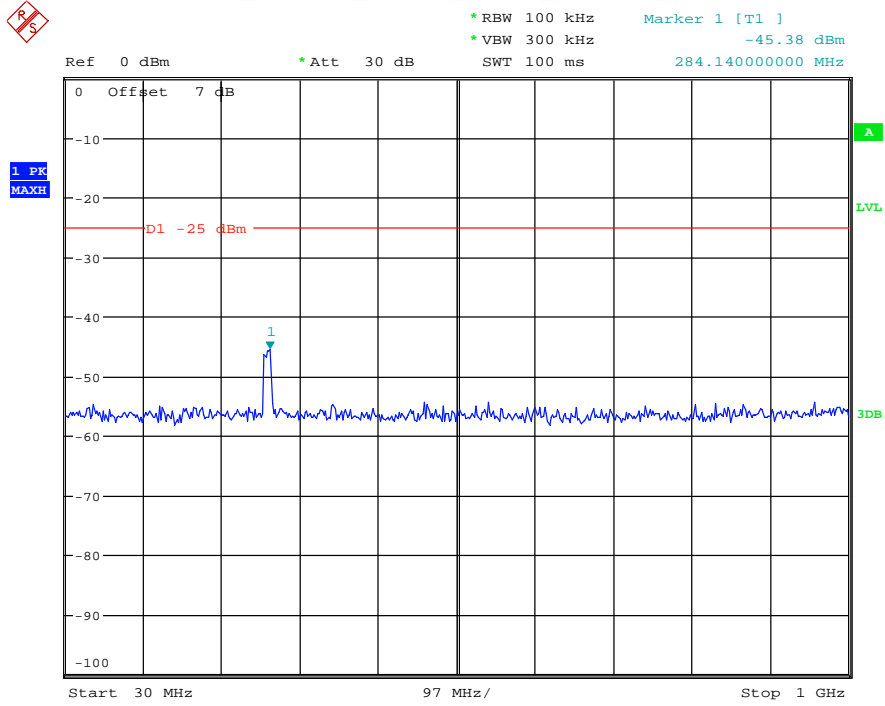

Date: 30.AUG.2021 00:55:04

Band 38_10 MHz_Low_QPSK_RB50#0_1(30MHz-1GHz)

Date: 30.AUG.2021 00:55:25

Band 38_10 MHz_Low_QPSK_RB50#0_2(1GHz-26.5GHz)

Date: 30.AUG.2021 00:55:35

Band 38_10 MHz_Middle_QPSK_RB50#0_1(30MHz-1GHz)