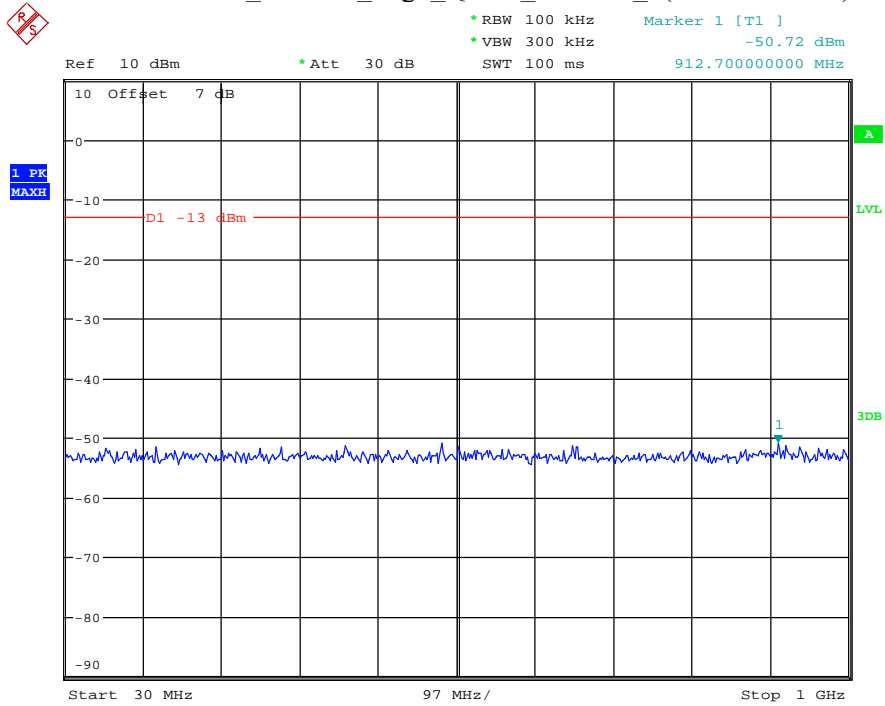

Band 4_10 MHz_High_QPSK_RB50#0_1(30MHz-1GHz)

Date: 29.AUG.2021 23:29:58