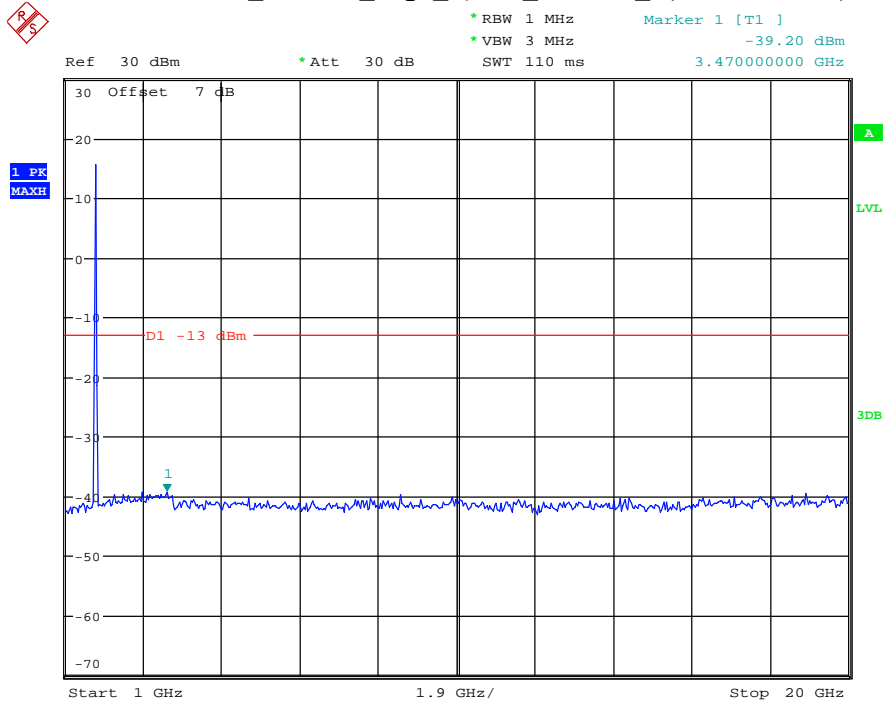

Date: 29.AUG.2021 23:31:08

Band 4_15 MHz_Middle_QPSK_RB75#0_2(1GHz-20GHz)

Date: 29.AUG.2021 23:31:19

Band 4_15 MHz_High_QPSK_RB75#0_1(30MHz-1GHz)

Date: 29.AUG.2021 23:31:42

Band 4_15 MHz_High_QPSK_RB75#0_2(1GHz-20GHz)