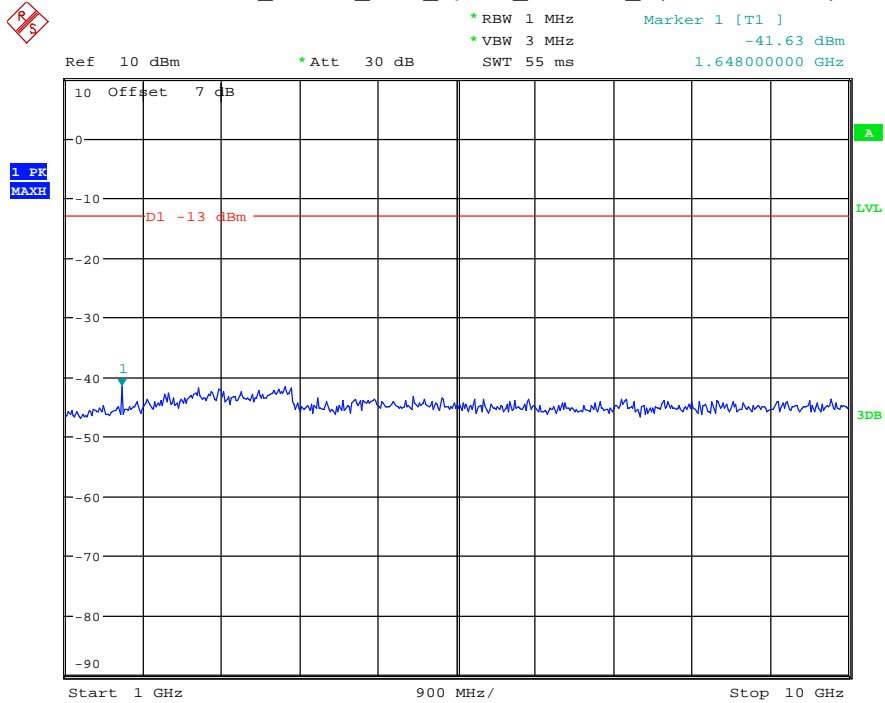

Date: 29.AUG.2021 23:33:40

Band 5_1.4 MHz_Low_QPSK_RB6#0_1(30MHz-1GHz)

Date: 29.AUG.2021 23:33:59

Band 5_1.4 MHz_Low_QPSK_RB6#0_2(1GHz-10GHz)

Date: 29.AUG.2021 23:34:10

Band 5_1.4 MHz_Middle_QPSK_RB6#0_1(30MHz-1GHz)

Date: 29.AUG.2021 23:34:27

Band 5_1.4 MHz_Middle_QPSK_RB6#0_2(1GHz-10GHz)

Date: 29.AUG.2021 23:34:40

Band 5_1.4 MHz_High_QPSK_RB6#0_1(30MHz-1GHz)

Date: 29.AUG.2021 23:35:00

Band 5_1.4 MHz_High_QPSK_RB6#0_2(1GHz-10GHz)

Date: 29.AUG.2021 23:35:11

Band 5_3 MHz_Low_QPSK_RB15#0_1(30MHz-1GHz)

Date: 29.AUG.2021 23:35:33

Band 5_3 MHz_Low_QPSK_RB15#0_2(1GHz-10GHz)

Date: 29.AUG.2021 23:35:44

Band 5_3 MHz_Middle_QPSK_RB15#0_1(30MHz-1GHz)