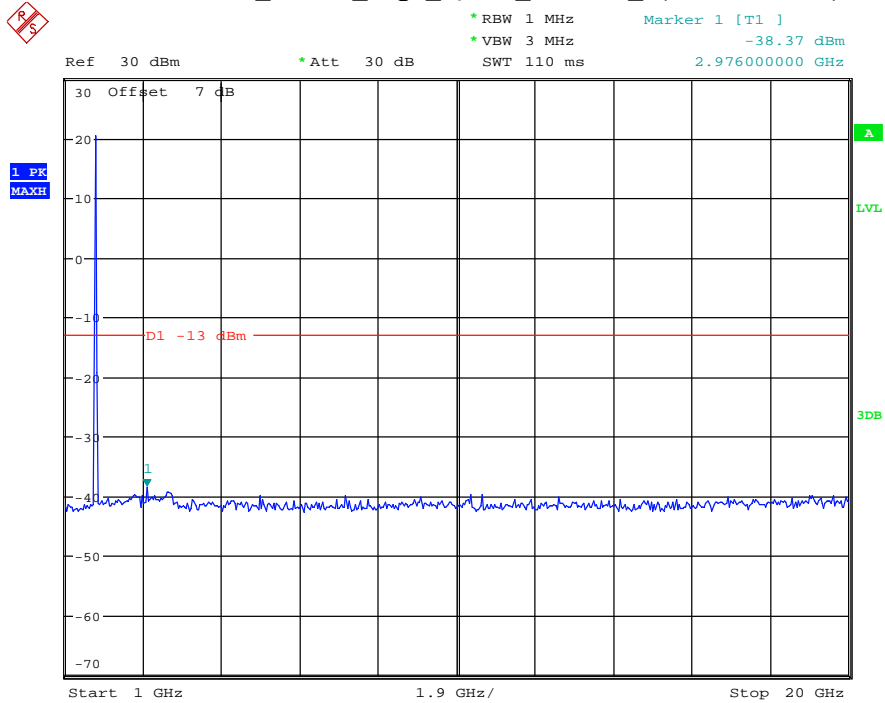

Date: 29.AUG.2021 23:26:29

Band 4_3 MHz_Middle_QPSK_RB15#0_2(1GHz-20GHz)

Date: 29.AUG.2021 23:26:39

Band 4_3 MHz_High_QPSK_RB15#0_1(30MHz-1GHz)

Date: 29.AUG.2021 23:26:59

Band 4_3 MHz_High_QPSK_RB15#0_2(1GHz-20GHz)