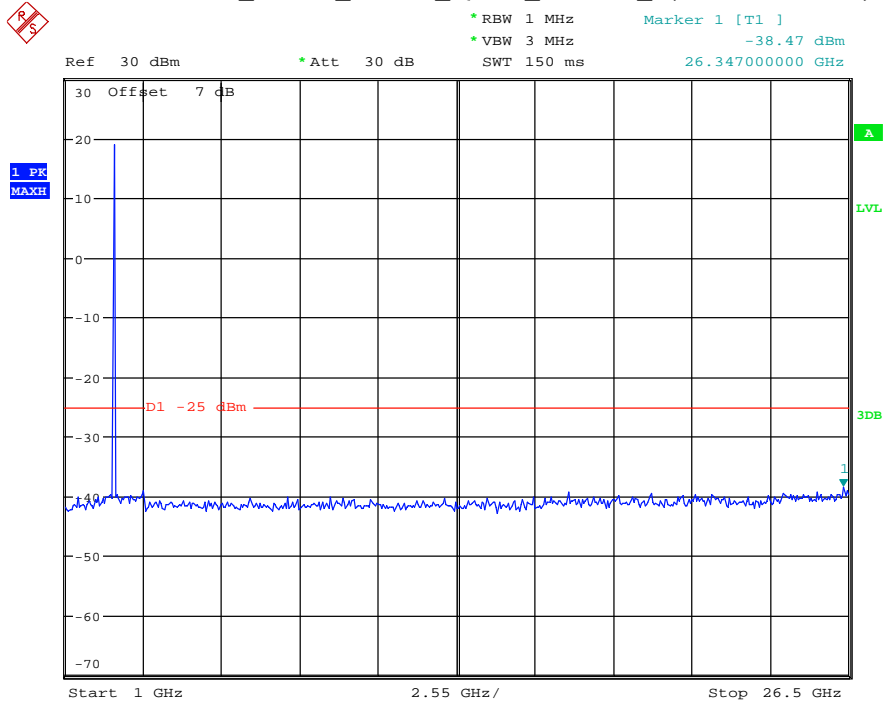

Band 41_5 MHz_Middle_QPSK_RB25#0_2(1GHz-26.5GHz)

Date: 30.AUG.2021 01:01:03