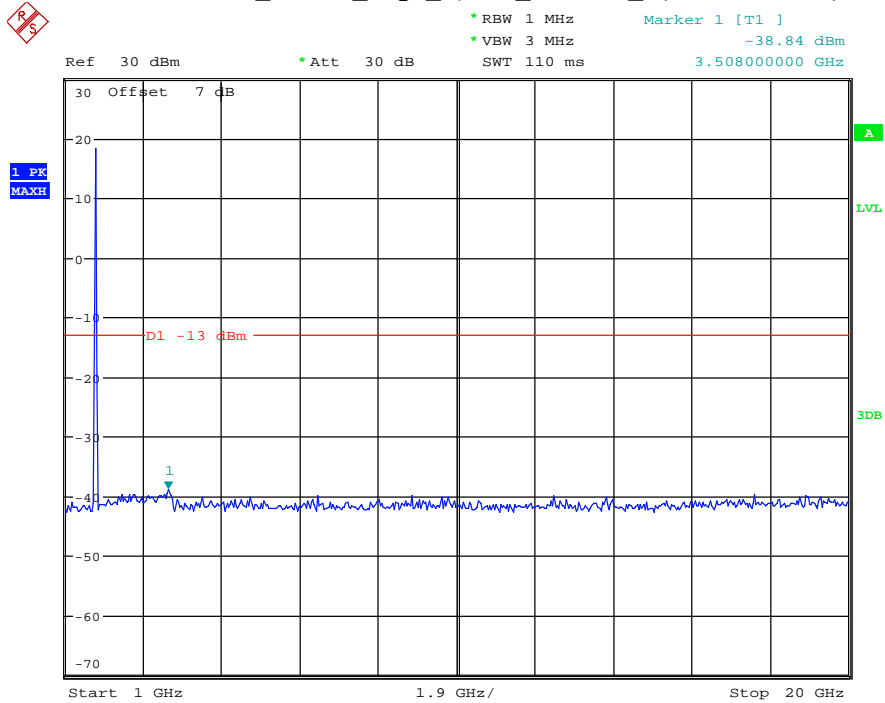

Date: 29.AUG.2021 23:27:56

Band 4_5 MHz_Middle_QPSK_RB25#0_2(1GHz-20GHz)

Date: 29.AUG.2021 23:28:07

Band 4_5 MHz_High_QPSK_RB25#0_1(30MHz-1GHz)

Date: 29.AUG.2021 23:28:27

Band 4_5 MHz_High_QPSK_RB25#0_2(1GHz-20GHz)