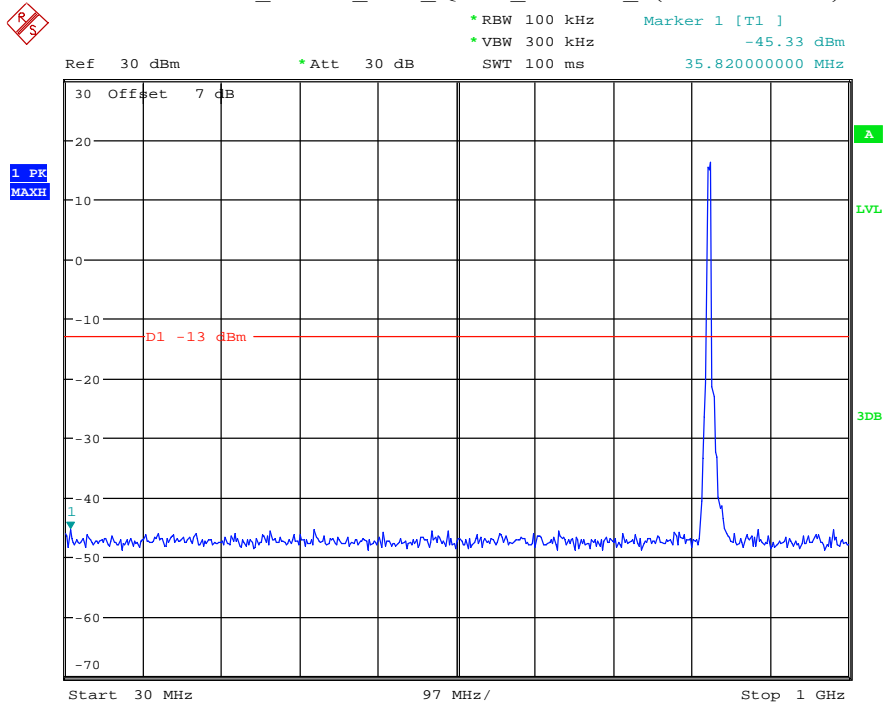

Band 5_5 MHz_Low_QPSK_RB25#0_1(30MHz-1GHz)

Date: 29.AUG.2021 23:37:00