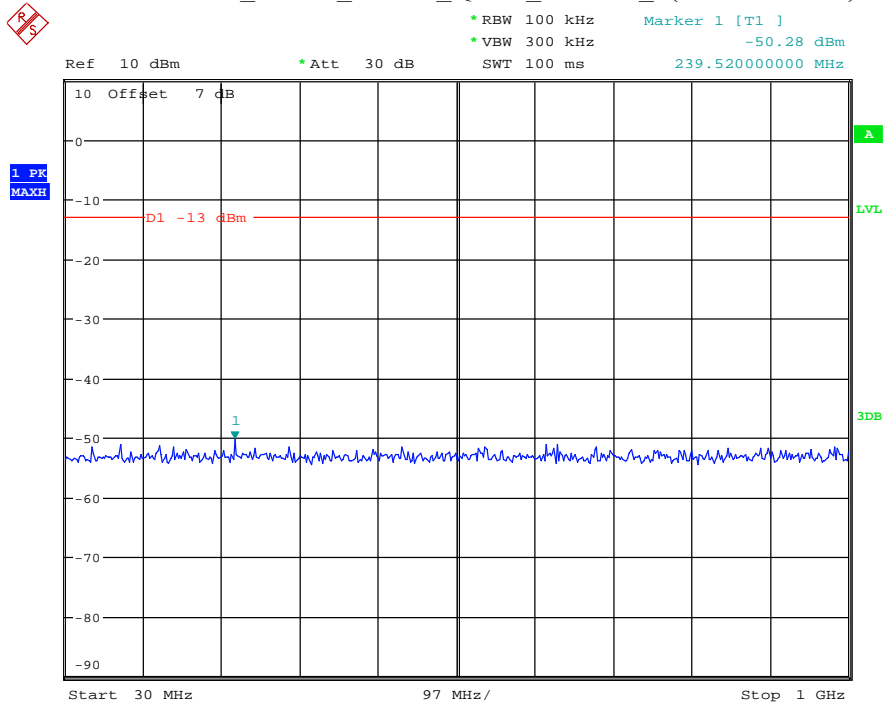

Date: 29.AUG.2021 23:25:43

Band 4_3 MHz_Low_QPSK_RB15#0_1(30MHz-1GHz)

Date: 29.AUG.2021 23:26:02

Band 4_3 MHz_Low_QPSK_RB15#0_2(1GHz-20GHz)

Date: 29.AUG.2021 23:26:12

Band 4_3 MHz_Middle_QPSK_RB15#0_1(30MHz-1GHz)