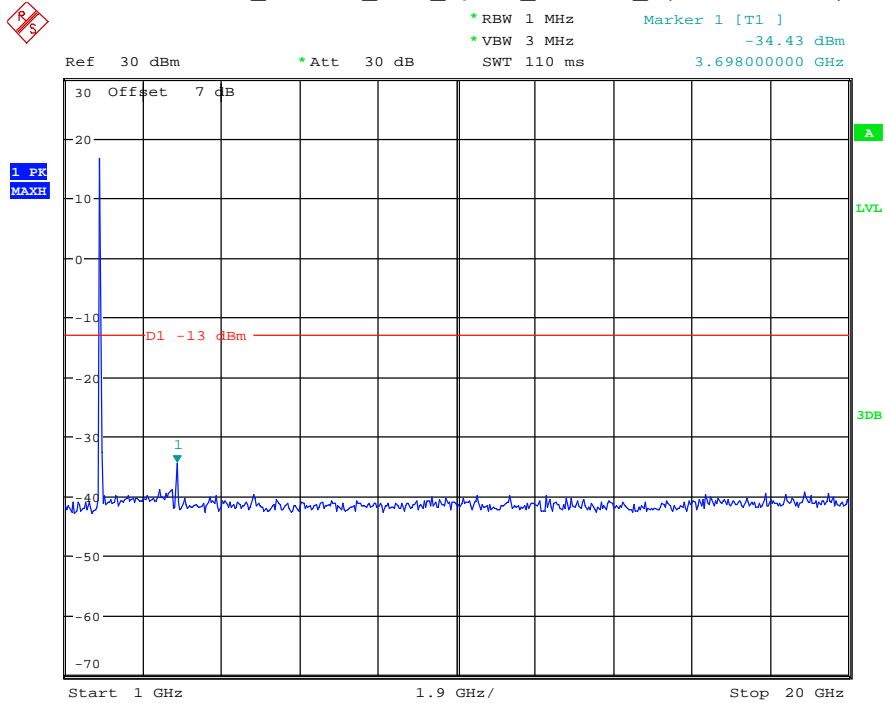

Band 2_10 MHz_Low_QPSK_RB50#0_2(1GHz-20GHz)

Date: 29.AUG.2021 23:19:41