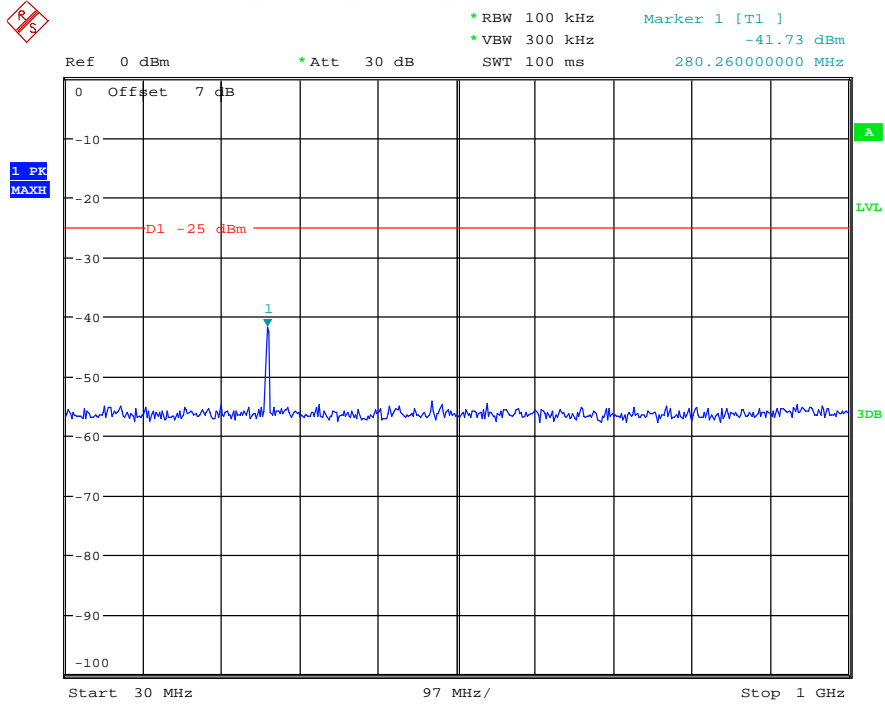

Date: 29.AUG.2021 23:46:23

Band 38_5 MHz_Low_QPSK_RB25#0_1(30MHz-1GHz)

Date: 30.AUG.2021 00:53:52

Band 38_5 MHz_Low_QPSK_RB25#0_2(1GHz-26.5GHz)

Date: 30.AUG.2021 00:54:03

Band 38_5 MHz_Middle_QPSK_RB25#0_1(30MHz-1GHz)