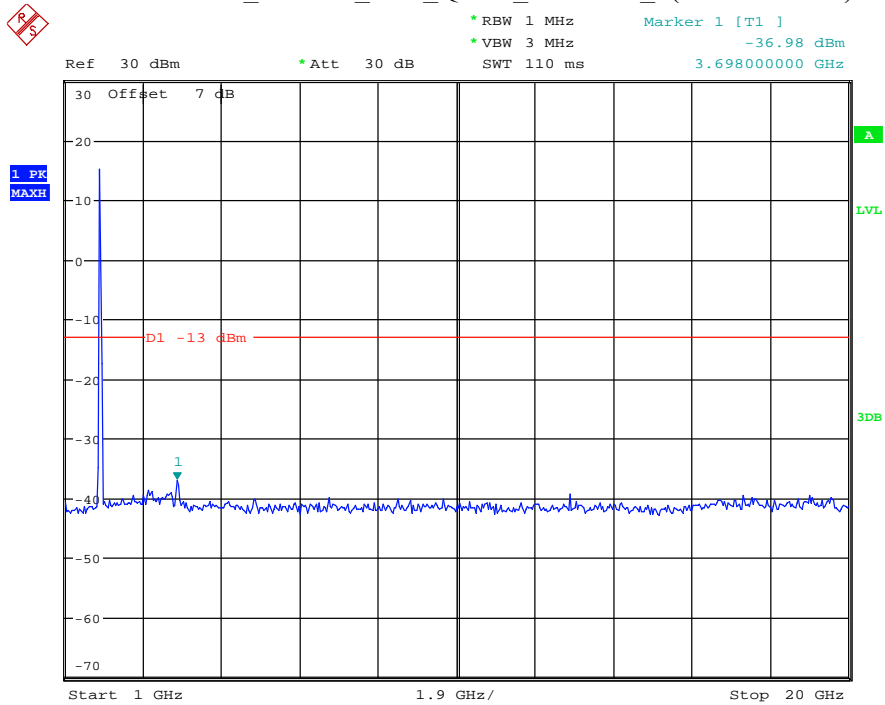

Band 2_20 MHz_Low_QPSK_RB100#0_2(1GHz-20GHz)

Date: 29.AUG.2021 23:23:04