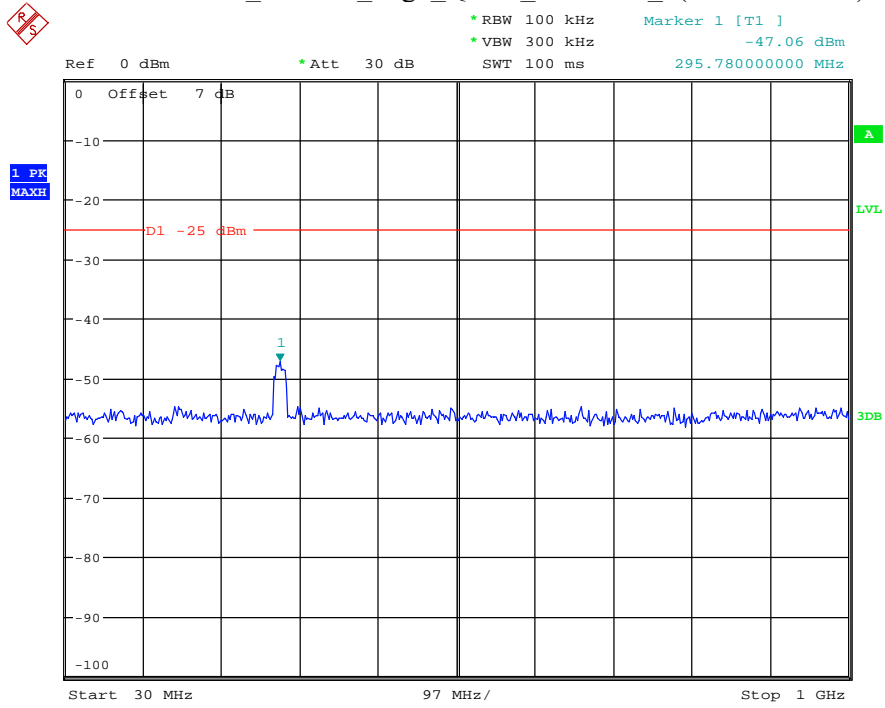

Date: 30.AUG.2021 00:58:19

Band 38_20 MHz_Middle_QPSK_RB100#0_1(30MHz-1GHz)

Date: 30.AUG.2021 00:59:21

Band 38_20 MHz_Middle_QPSK_RB100#0_2(1GHz-26.5GHz)

Date: 30.AUG.2021 00:59:32

Band 38_20 MHz_High_QPSK_RB100#0_1(30MHz-1GHz)