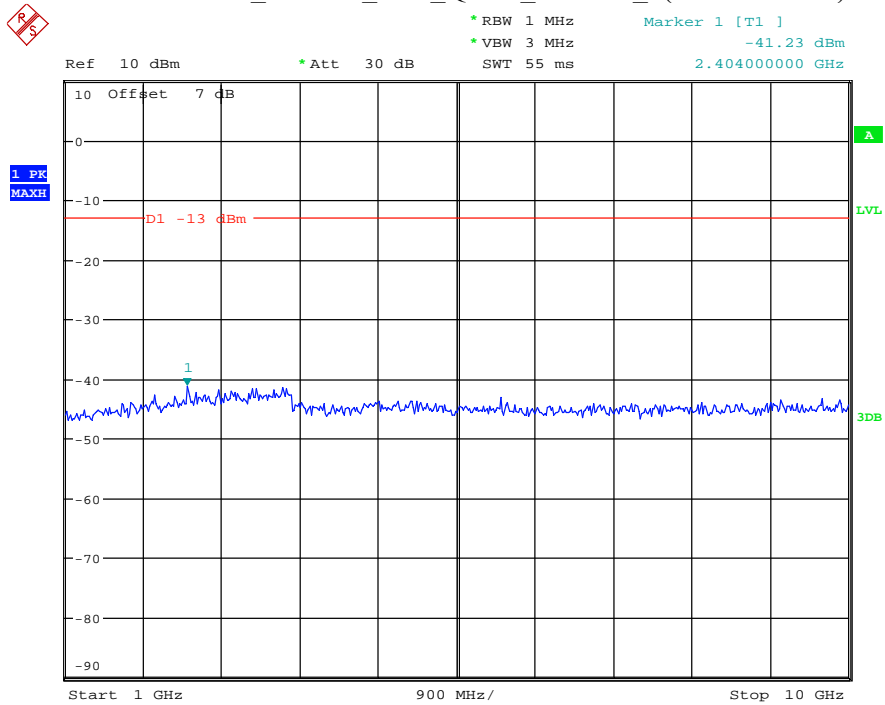

Band 5_10 MHz_Low_QPSK_RB50#0_2(1GHz-10GHz)

Date: 29.AUG.2021 23:38:41