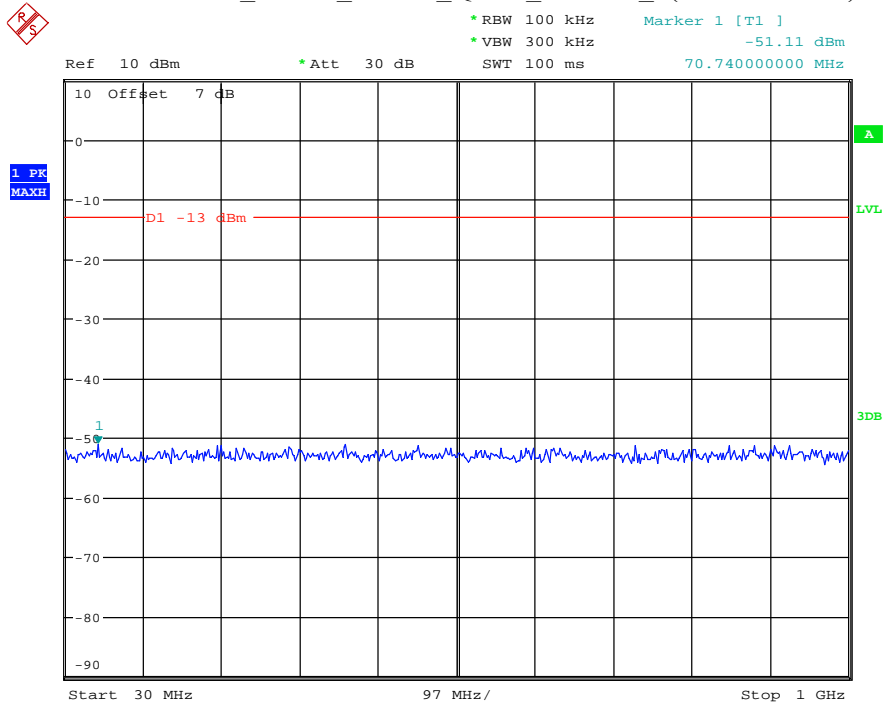

Date: 29.AUG.2021 23:16:08

Band 2_3 MHz_Low_QPSK_RB15#0_1(30MHz-1GHz)

Date: 29.AUG.2021 23:16:27

Band 2_3 MHz_Low_QPSK_RB15#0_2(1GHz-20GHz)

Date: 29.AUG.2021 23:16:38

Band 2_3 MHz_Middle_QPSK_RB15#0_1(30MHz-1GHz)