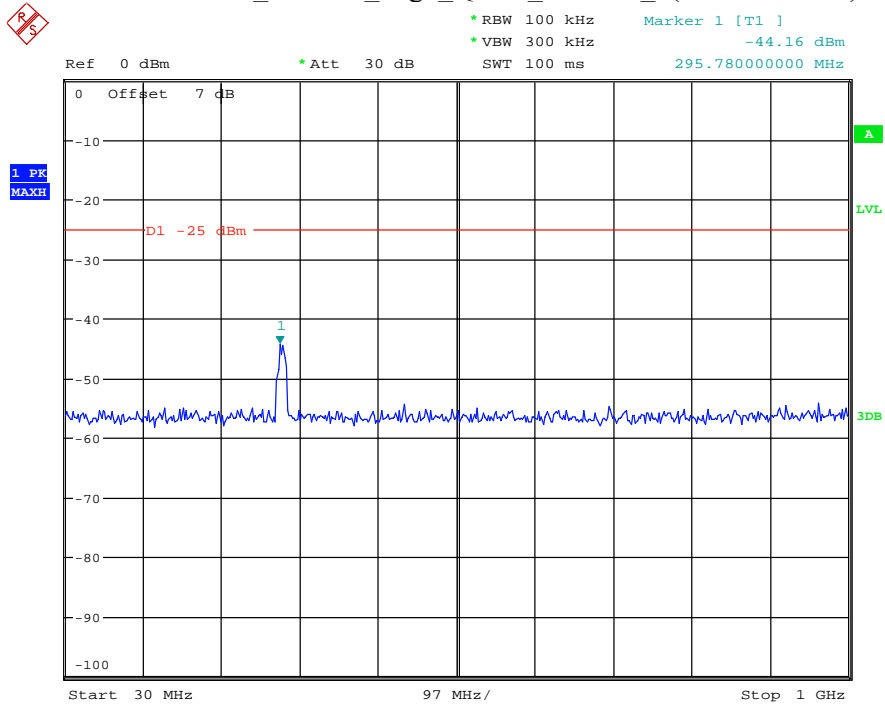

Band 38_15 MHz_High_QPSK_RB75#0_1(30MHz-1GHz)

Date: 30.AUG.2021 00:58:08