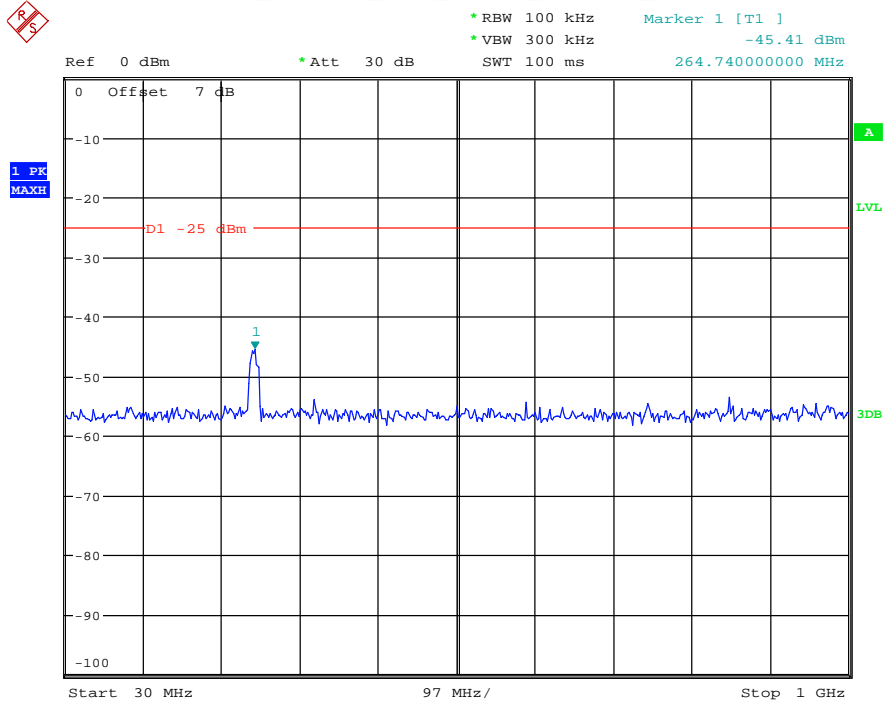

Band 38_15 MHz_Low_QPSK_RB75#0_1(30MHz-1GHz)

Date: 30.AUG.2021 00:57:00