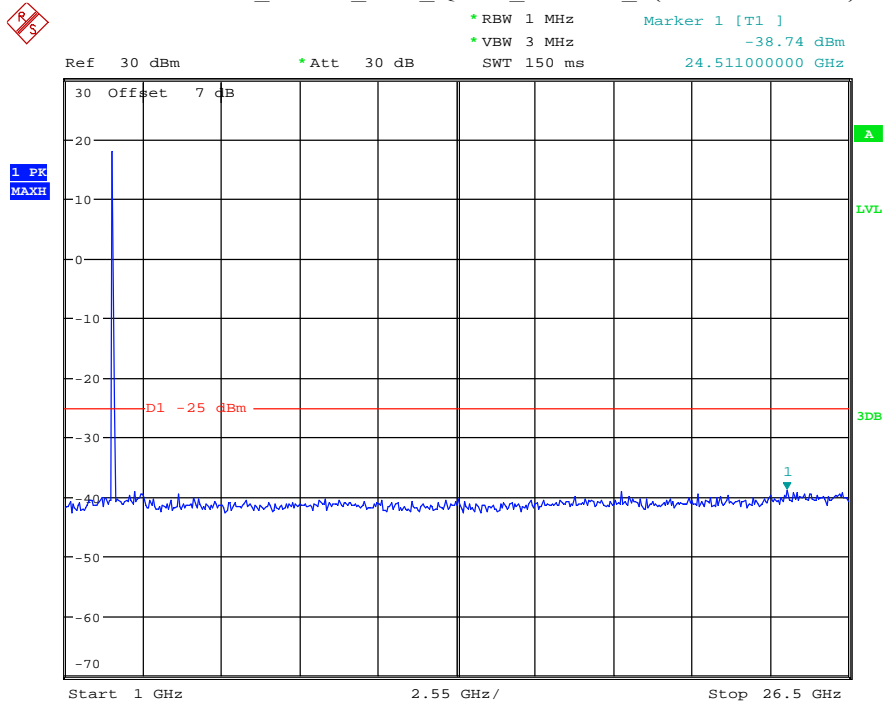

Band 38_5 MHz_Low_QPSK_RB25#0_2(1GHz-26.5GHz)

Date: 30.AUG.2021 00:54:03