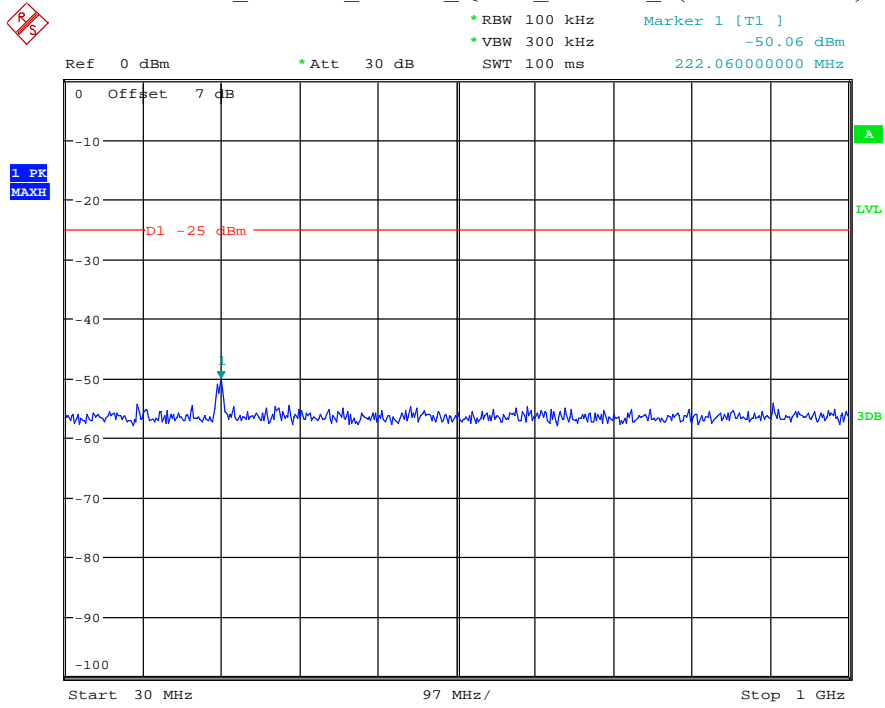

Date: 29.AUG.2021 23:42:51

Band 7_15 MHz_Low_QPSK_RB75#0_1(30MHz-1GHz)

Date: 29.AUG.2021 23:43:20

Band 7_15 MHz_Low_QPSK_RB75#0_2(1GHz-26.5GHz)

Date: 29.AUG.2021 23:43:30

Band 7_15 MHz_Middle_QPSK_RB75#0_1(30MHz-1GHz)