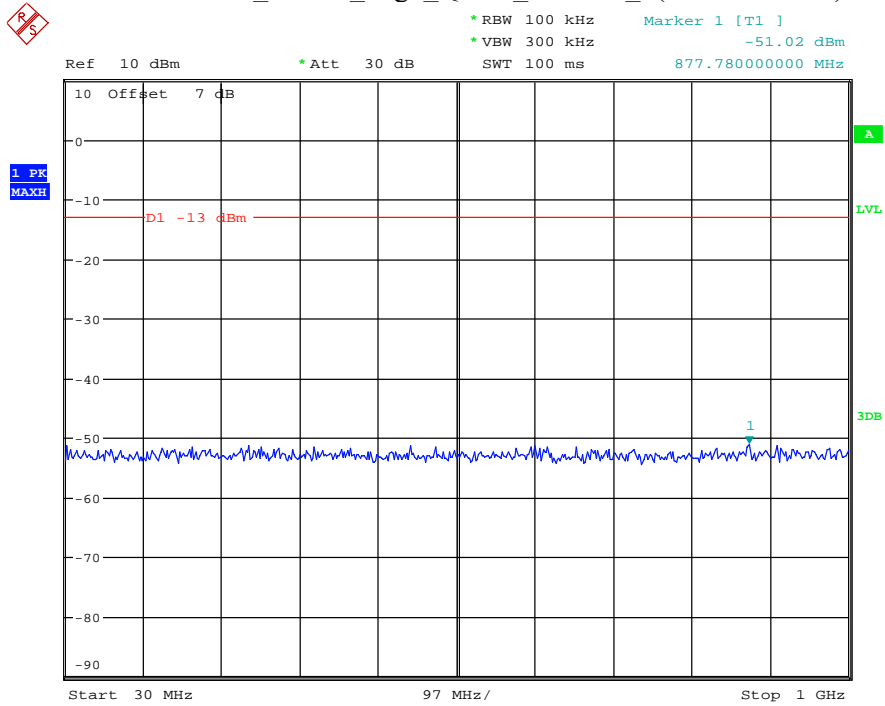

Band 4_3 MHz_High_QPSK_RB15#0_1(30MHz-1GHz)

Date: 29.AUG.2021 23:26:59