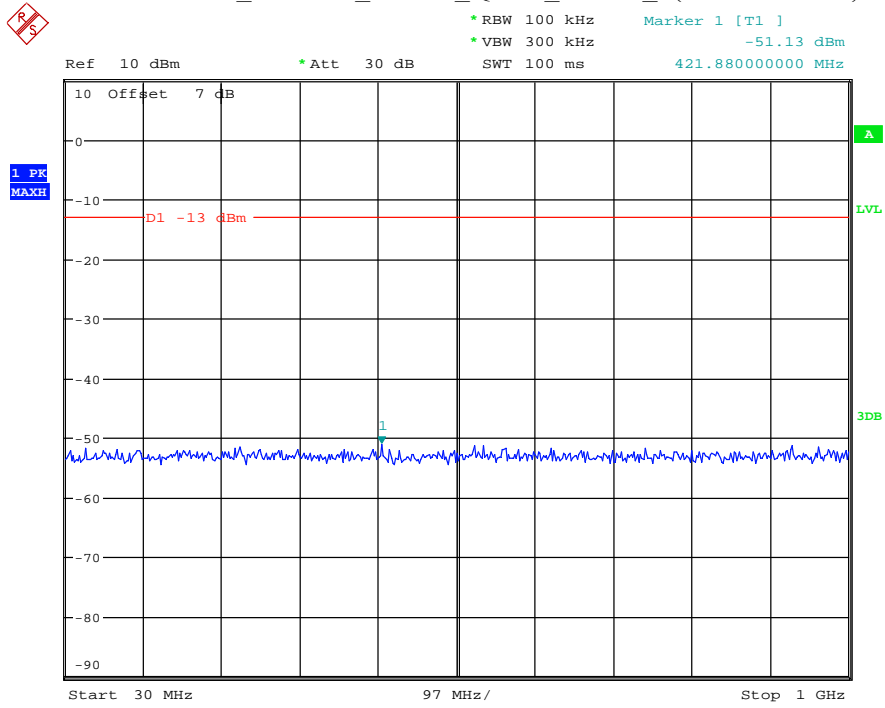

Date: 29.AUG.2021 23:24:19

Band 4_1.4 MHz_Low_QPSK_RB6#0_1(30MHz-1GHz)

Date: 29.AUG.2021 23:24:37

Band 4_1.4 MHz_Low_QPSK_RB6#0_2(1GHz-20GHz)

Date: 29.AUG.2021 23:24:48

Band 4_1.4 MHz_Middle_QPSK_RB6#0_1(30MHz-1GHz)