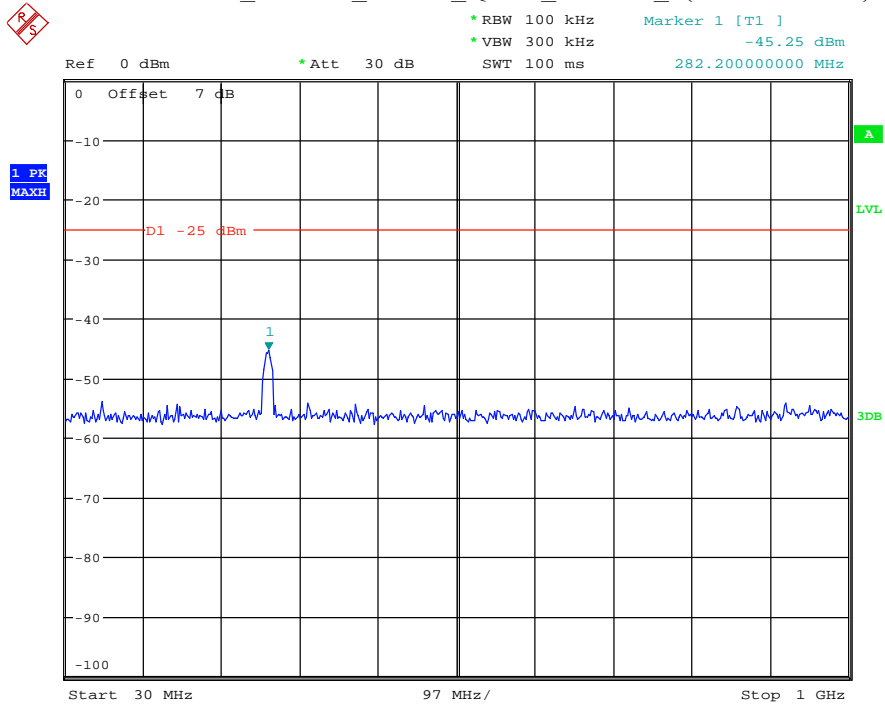

Band 41_15 MHz_Middle_QPSK_RB75#0_1(30MHz-1GHz)

Date: 30.AUG.2021 01:04:10