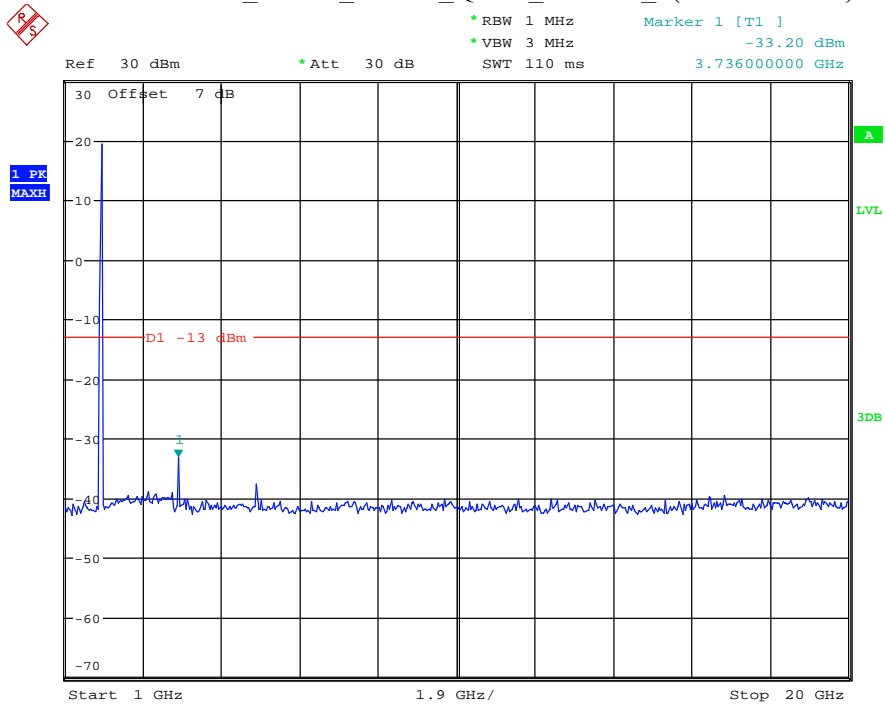

Band 2_3 MHz_Middle_QPSK_RB15#0_2(1GHz-20GHz)

Date: 29.AUG.2021 23:17:08