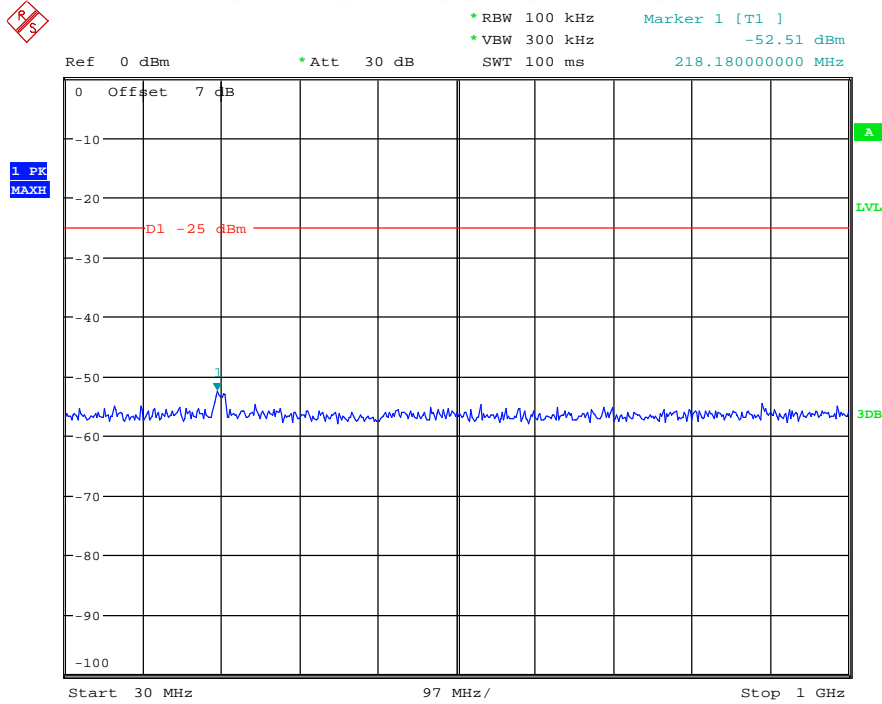

Date: 29.AUG.2021 23:44:39

Band 7_20 MHz_Low_QPSK_RB100#0_1(30MHz-1GHz)

Date: 29.AUG.2021 23:45:05

Band 7_20 MHz_Low_QPSK_RB100#0_2(1GHz-26.5GHz)

Date: 29.AUG.2021 23:45:15

Band 7_20 MHz_Middle_QPSK_RB100#0_1(30MHz-1GHz)