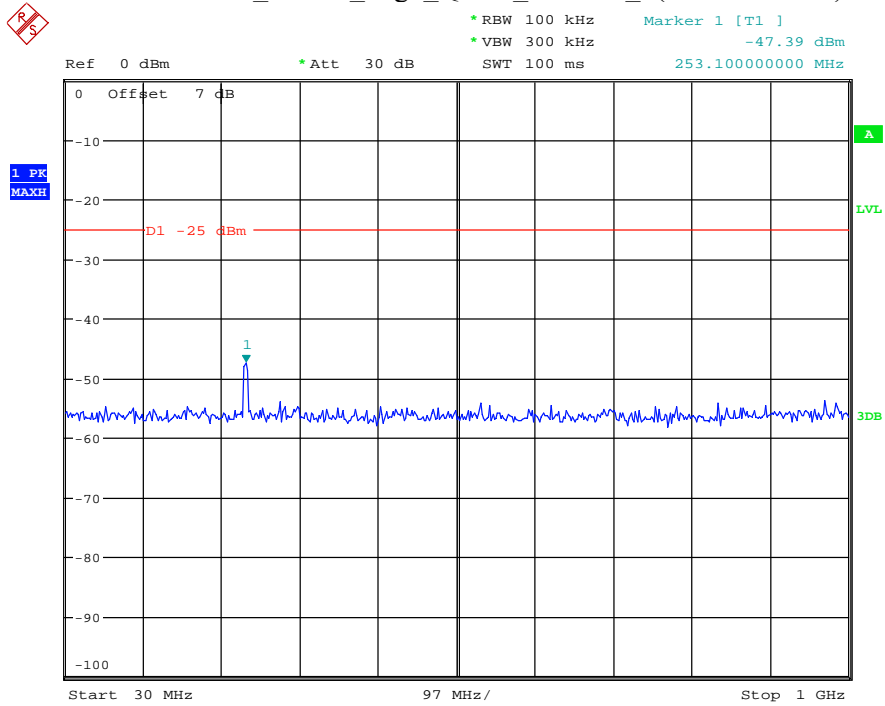

Band 7_5 MHz_High_QPSK_RB25#0_1(30MHz-1GHz)

Date: 29.AUG.2021 23:41:06