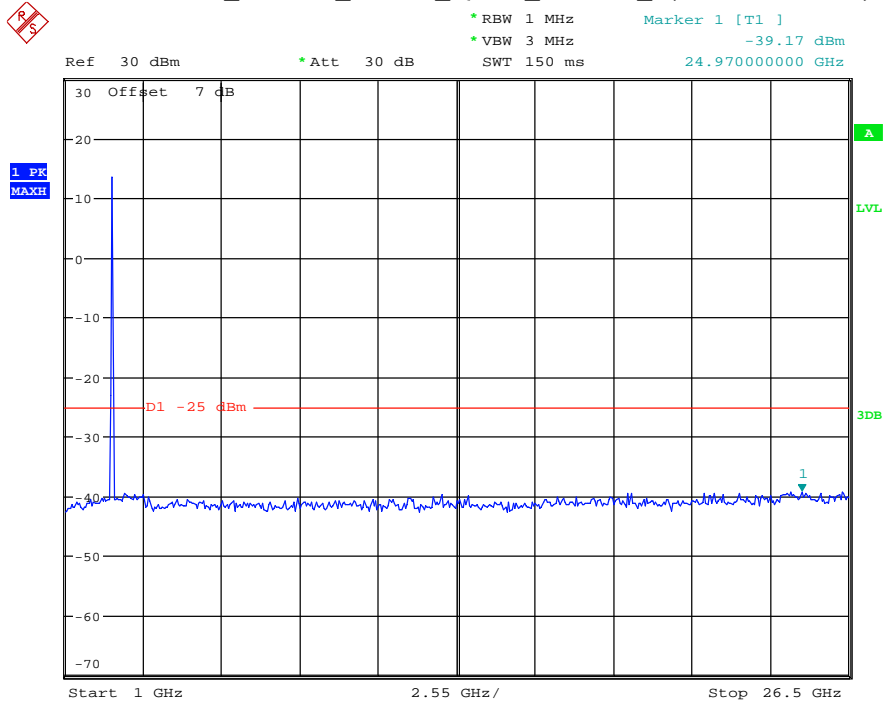

Band 7_15 MHz_Middle_QPSK_RB75#0_2(1GHz-26.5GHz)

Date: 29.AUG.2021 23:44:05