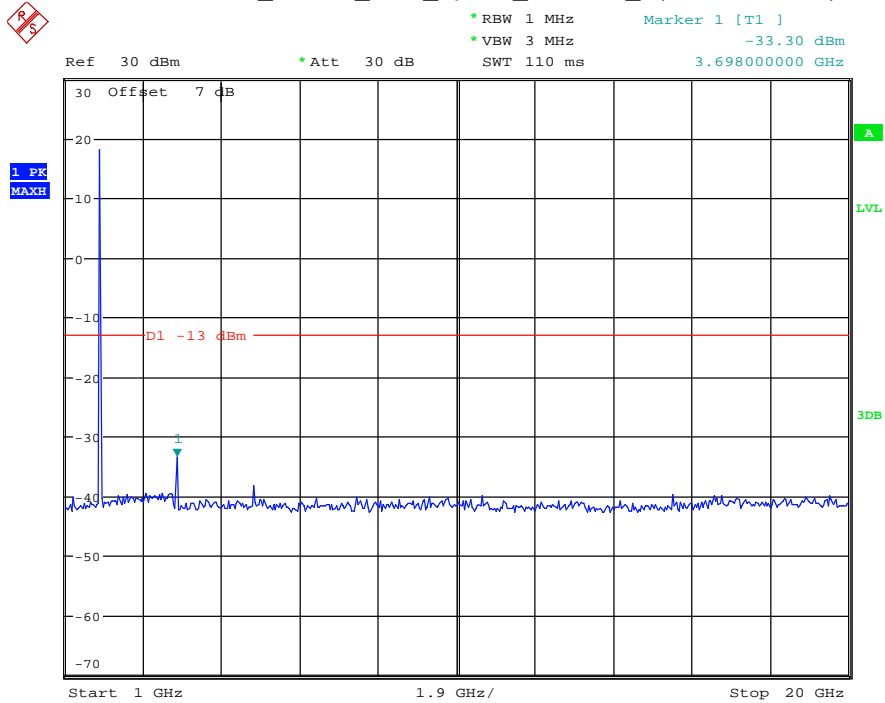

Band 2_5 MHz_Low_QPSK_RB25#0_2(1GHz-20GHz)

Date: 29.AUG.2021 23:18:08