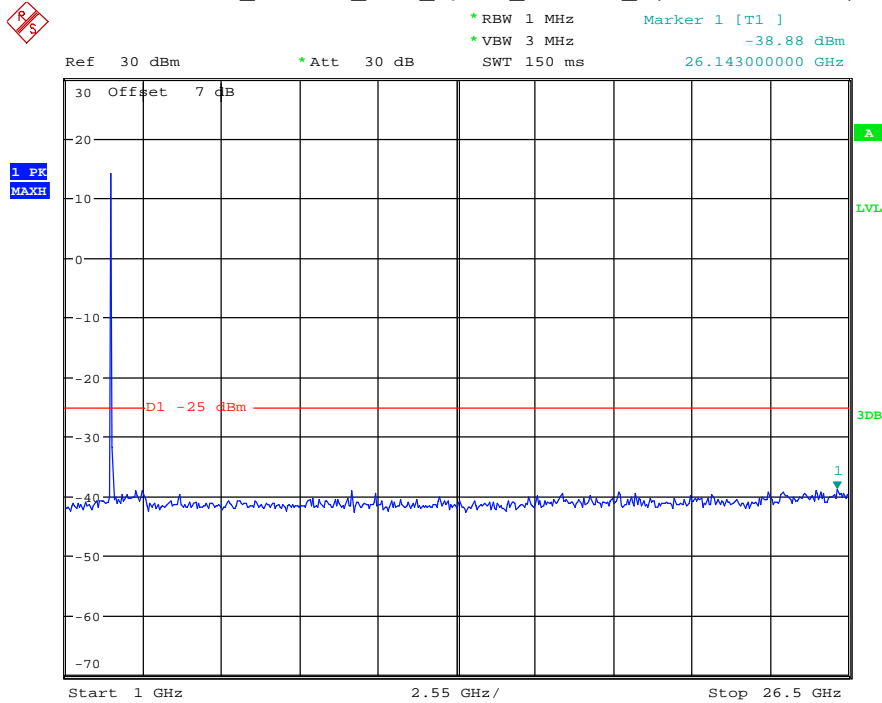

Band 7_15 MHz_Low_QPSK_RB75#0_2(1GHz-26.5GHz)

Date: 29.AUG.2021 23:43:30