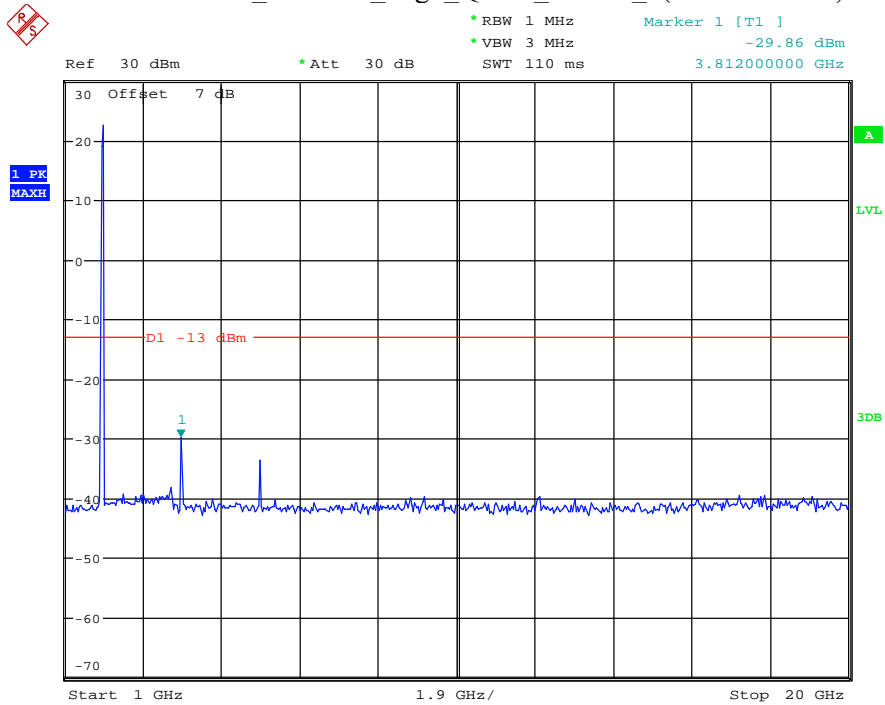

Date: 29.AUG.2021 23:15:27

Band 2_1.4 MHz_Middle_QPSK_RB6#0_2(1GHz-20GHz)

Date: 29.AUG.2021 23:15:38

Band 2_1.4 MHz_High_QPSK_RB6#0_1(30MHz-1GHz)

Date: 29.AUG.2021 23:15:58

Band 2_1.4 MHz_High_QPSK_RB6#0_2(1GHz-20GHz)