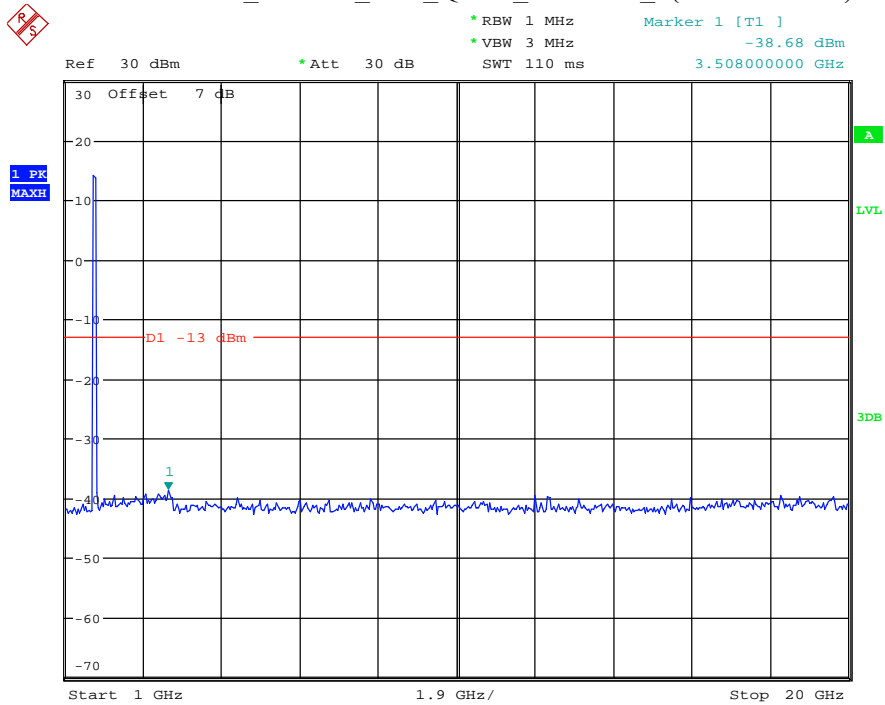

Band 4_20 MHz_Low_QPSK_RB100#0_2(1GHz-20GHz)

Date: 29.AUG.2021 23:32:29