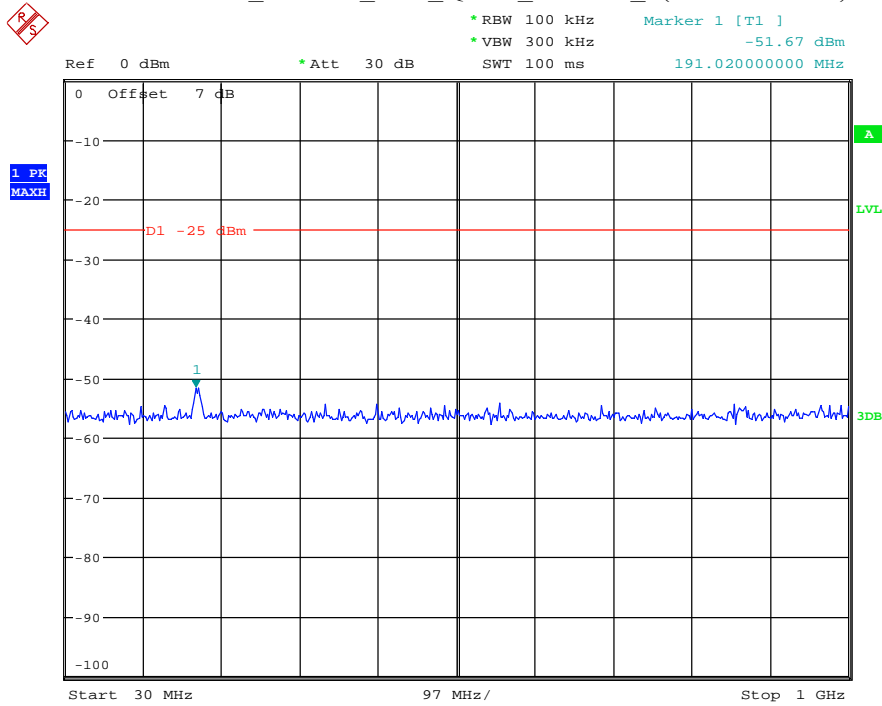

Band 7_15 MHz_Low_QPSK_RB75#0_1(30MHz-1GHz)

Date: 29.AUG.2021 23:43:20