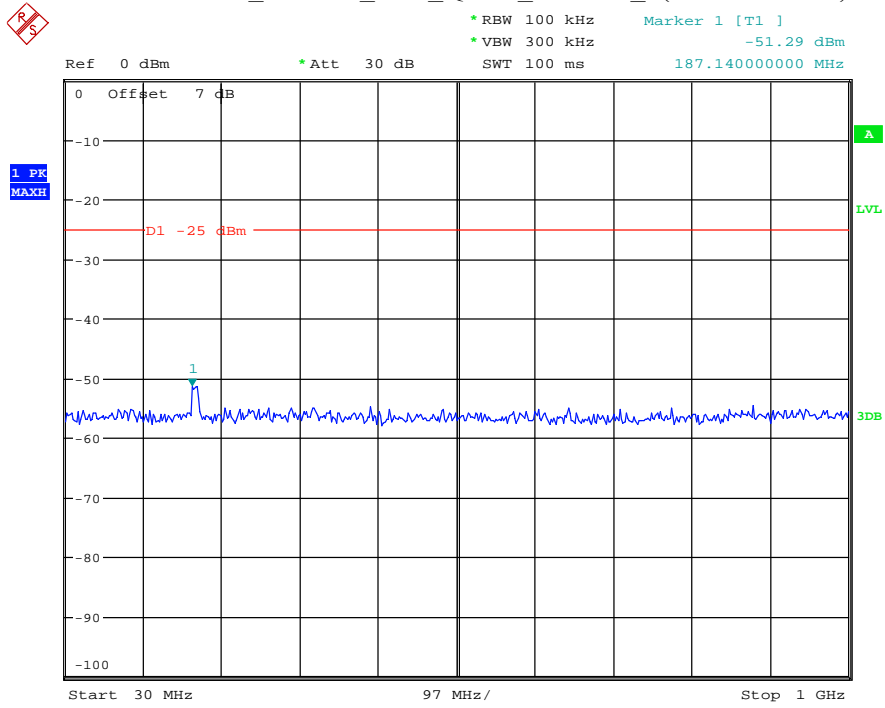

Band 7_10 MHz_Low_QPSK_RB50#0_1(30MHz-1GHz)

Date: 29.AUG.2021 23:41:38