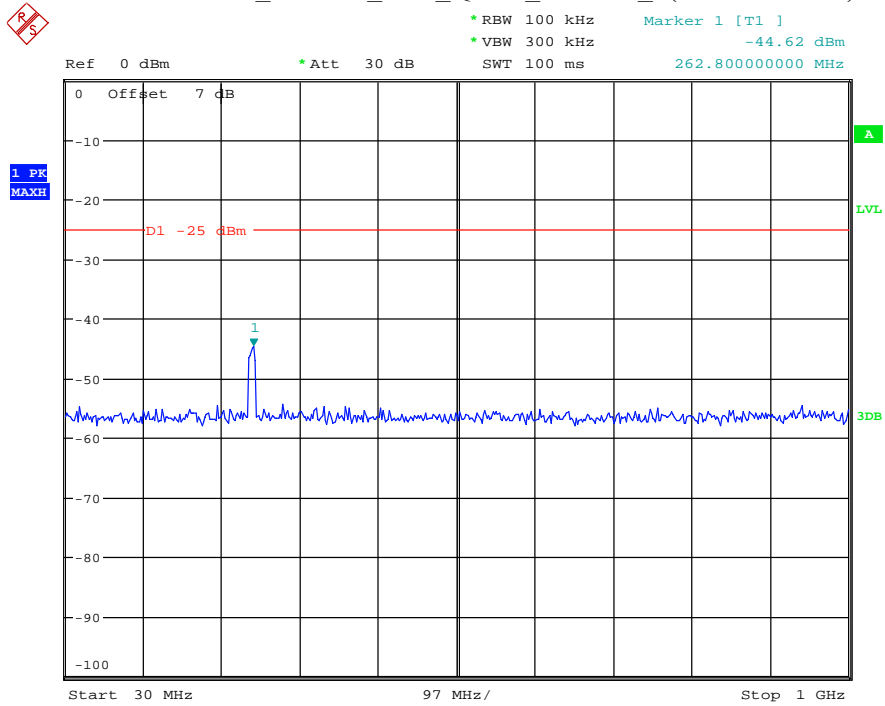

Band 38_10 MHz_Low_QPSK_RB50#0_1(30MHz-1GHz)

Date: 30.AUG.2021 00:55:25