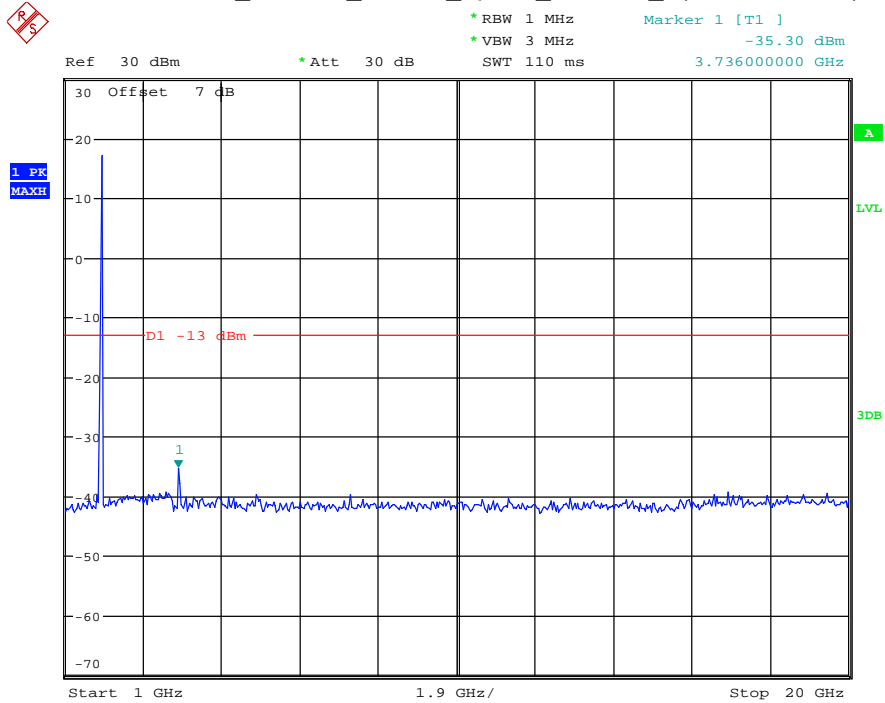

Band 2_10 MHz_Middle_QPSK_RB50#0_2(1GHz-20GHz)

Date: 29.AUG.2021 23:20:11