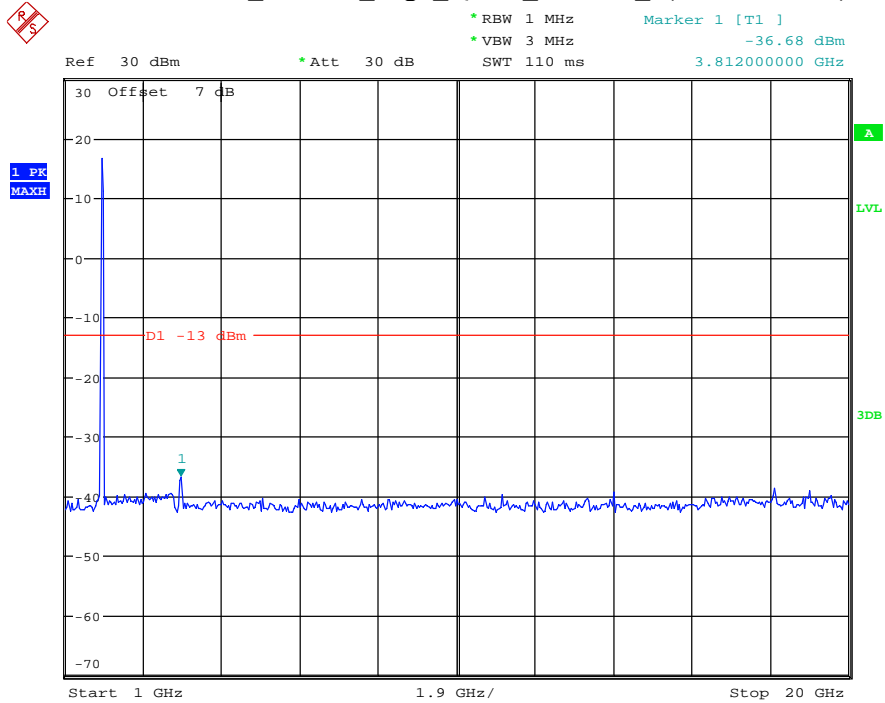

Date: 29.AUG.2021 23:21:44

Band 2_15 MHz_Middle_QPSK_RB75#0_2(1GHz-20GHz)

Date: 29.AUG.2021 23:21:54

Band 2_15 MHz_High_QPSK_RB75#0_1(30MHz-1GHz)

Date: 29.AUG.2021 23:22:18

Band 2_15 MHz_High_QPSK_RB75#0_2(1GHz-20GHz)