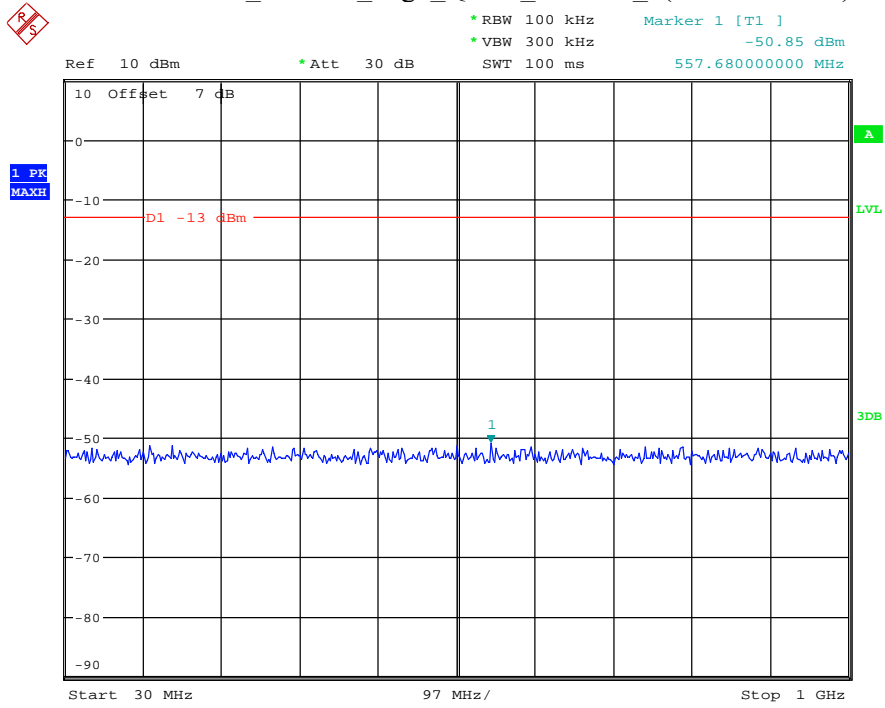

Band 2_10 MHz_High_QPSK_RB50#0_1(30MHz-1GHz)

Date: 29.AUG.2021 23:20:30