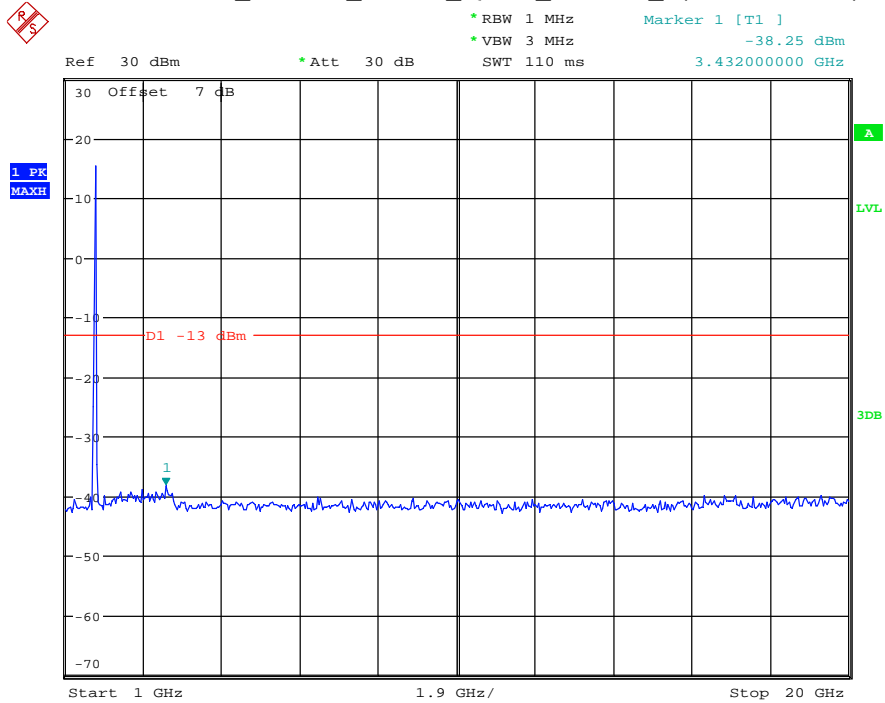

Band 4_15 MHz_Middle_QPSK_RB75#0_2(1GHz-20GHz)

Date: 29.AUG.2021 23:31:19