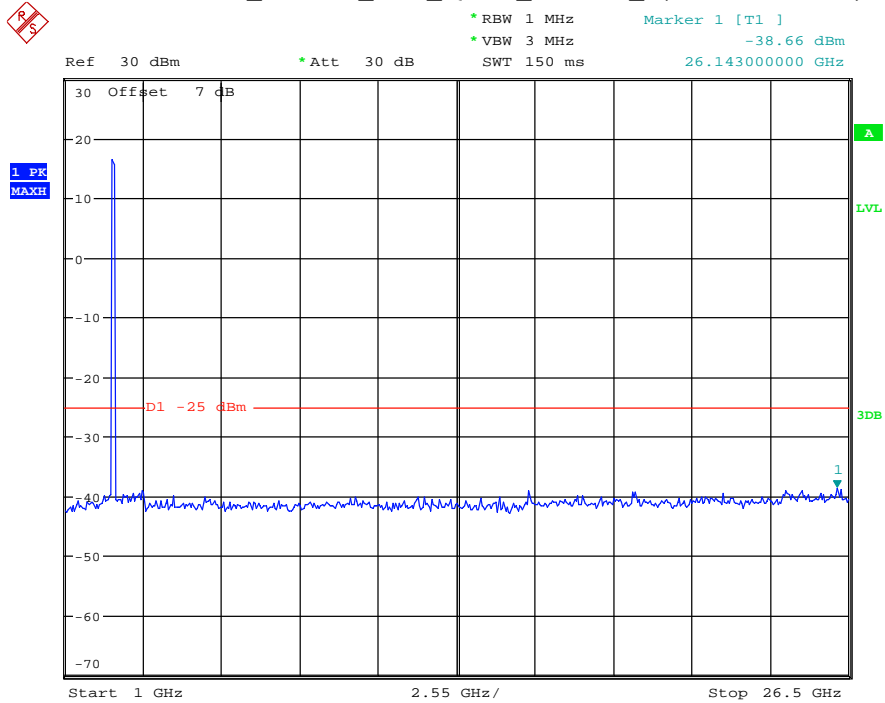

Band 38_15 MHz_Low_QPSK_RB75#0_2(1GHz-26.5GHz)

Date: 30.AUG.2021 00:57:11