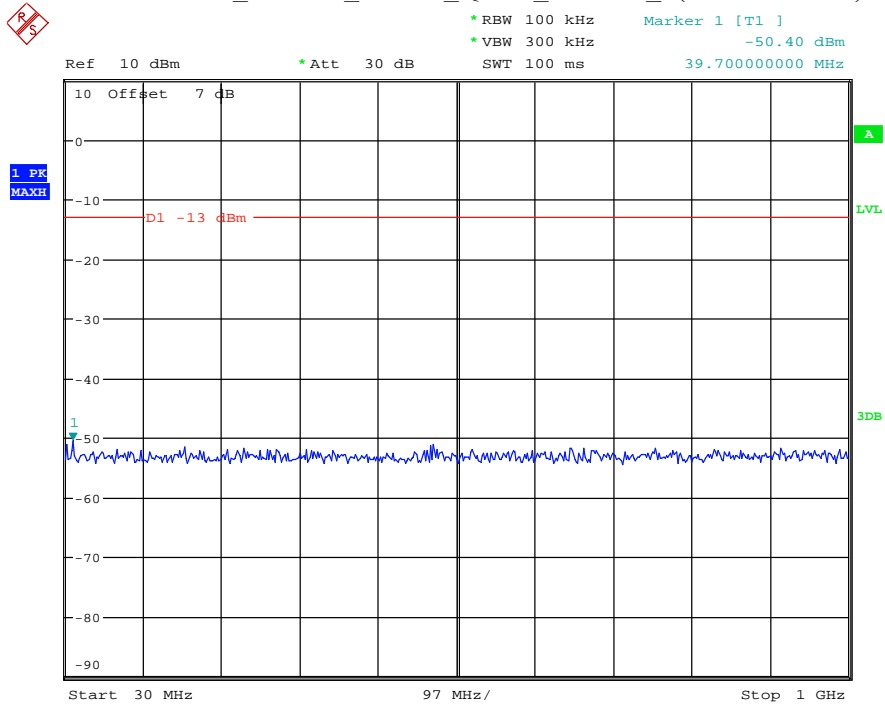

Date: 29.AUG.2021 23:28:37

Band 4_10 MHz_Low_QPSK_RB50#0_1(30MHz-1GHz)

Date: 29.AUG.2021 23:28:58

Band 4_10 MHz_Low_QPSK_RB50#0_2(1GHz-20GHz)

Date: 29.AUG.2021 23:29:09

Band 4_10 MHz_Middle_QPSK_RB50#0_1(30MHz-1GHz)