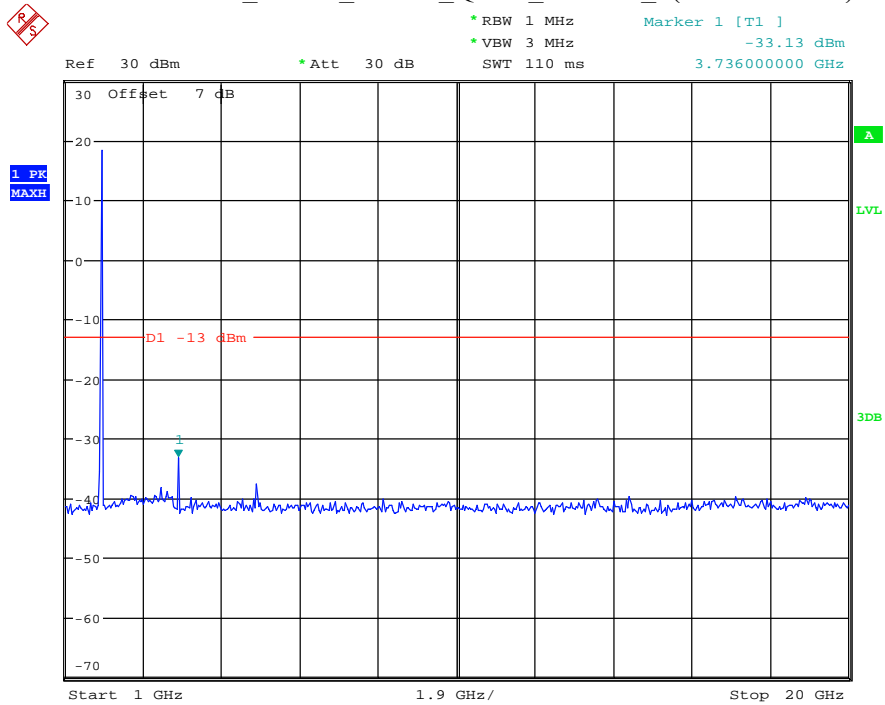

Band 2_5 MHz_Middle_QPSK_RB25#0_2(1GHz-20GHz)

Date: 29.AUG.2021 23:18:36