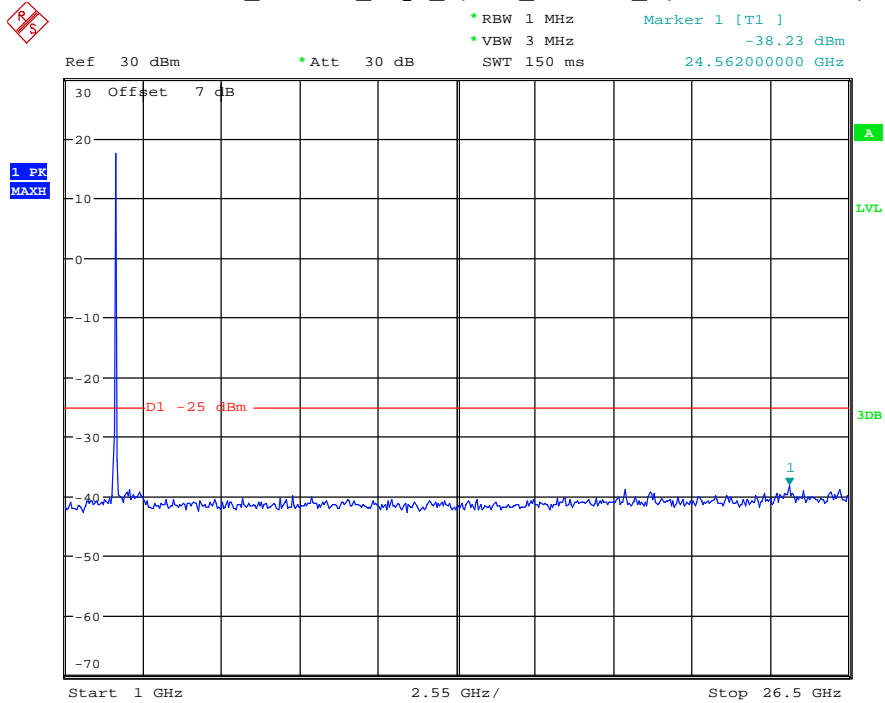

Band 41_15 MHz_High_QPSK_RB75#0_2(1GHz-26.5GHz)

Date: 30.AUG.2021 01:04:55