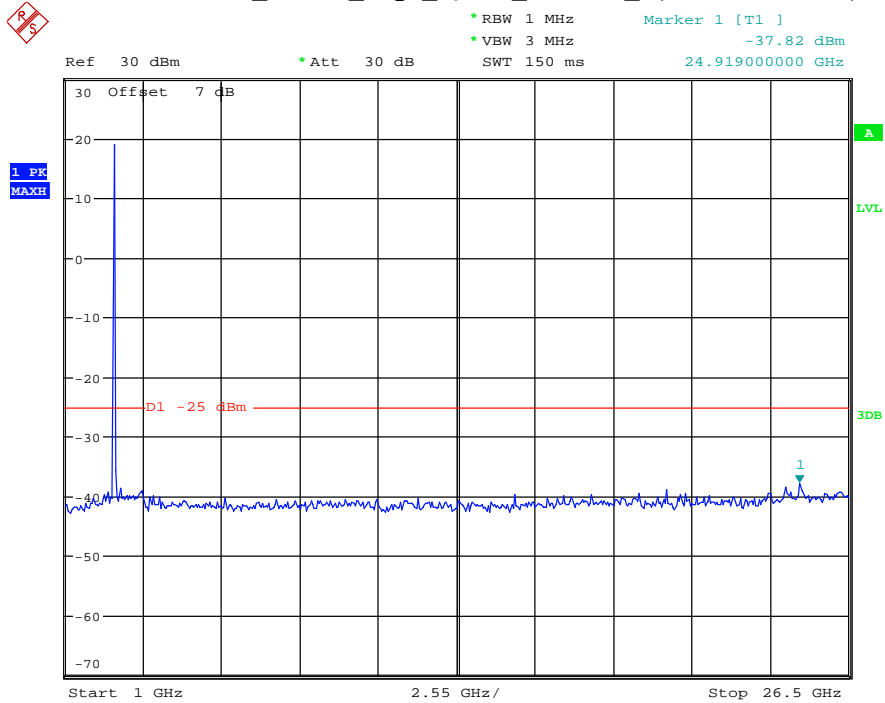

Date: 30.AUG.2021 00:54:23

Band 38_5 MHz_Middle_QPSK_RB25#0_2(1GHz-26.5GHz)

Date: 30.AUG.2021 00:54:33

Band 38_5 MHz_High_QPSK_RB25#0_1(30MHz-1GHz)

Date: 30.AUG.2021 00:54:53

Band 38_5 MHz_High_QPSK_RB25#0_2(1GHz-26.5GHz)