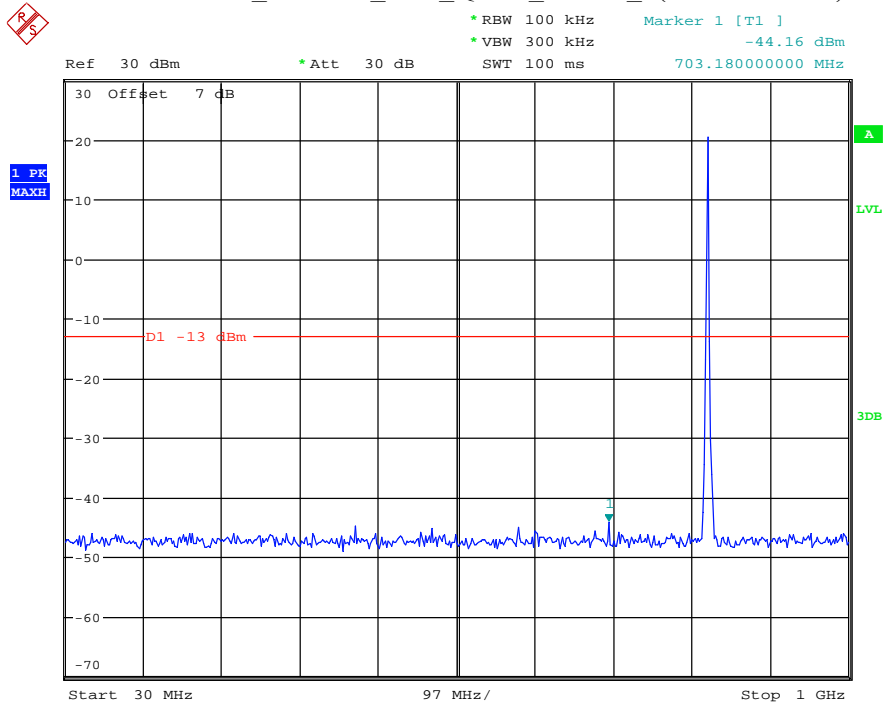

Band 5_1.4 MHz_Low_QPSK_RB6#0_1(30MHz-1GHz)

Date: 29.AUG.2021 23:33:59