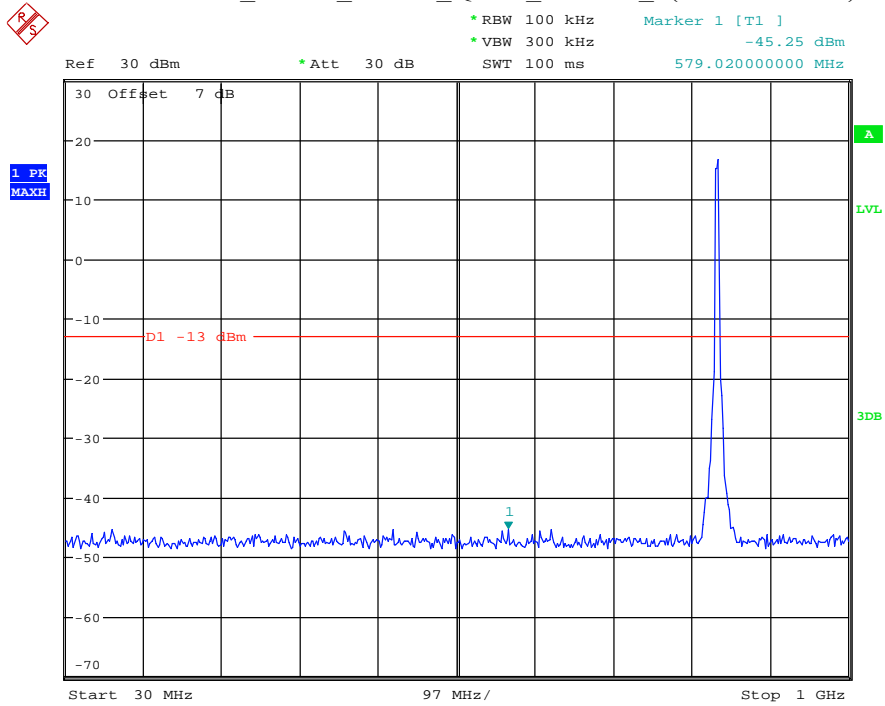

Date: 29.AUG.2021 23:36:42

Band 5_5 MHz_Low_QPSK_RB25#0_1(30MHz-1GHz)

Date: 29.AUG.2021 23:37:00

Band 5_5 MHz_Low_QPSK_RB25#0_2(1GHz-10GHz)

Date: 29.AUG.2021 23:37:11

Band 5_5 MHz_Middle_QPSK_RB25#0_1(30MHz-1GHz)