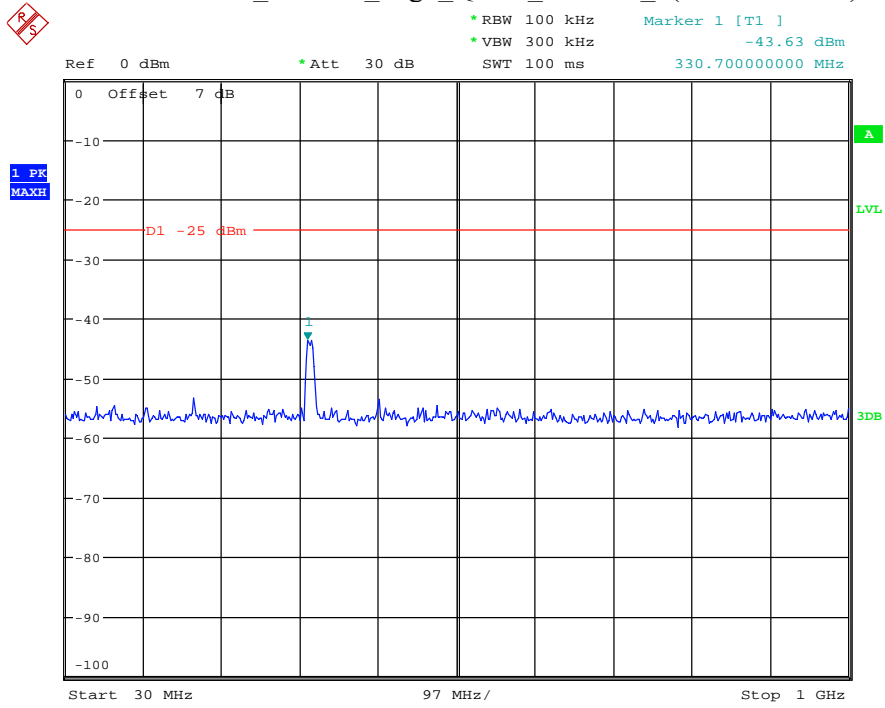

Date: 30.AUG.2021 01:03:43

Band 41_15 MHz_Middle_QPSK_RB75#0_1(30MHz-1GHz)

Date: 30.AUG.2021 01:04:10

Band 41_15 MHz_Middle_QPSK_RB75#0_2(1GHz-26.5GHz)

Date: 30.AUG.2021 01:04:21

Band 41_15 MHz_High_QPSK_RB75#0_1(30MHz-1GHz)