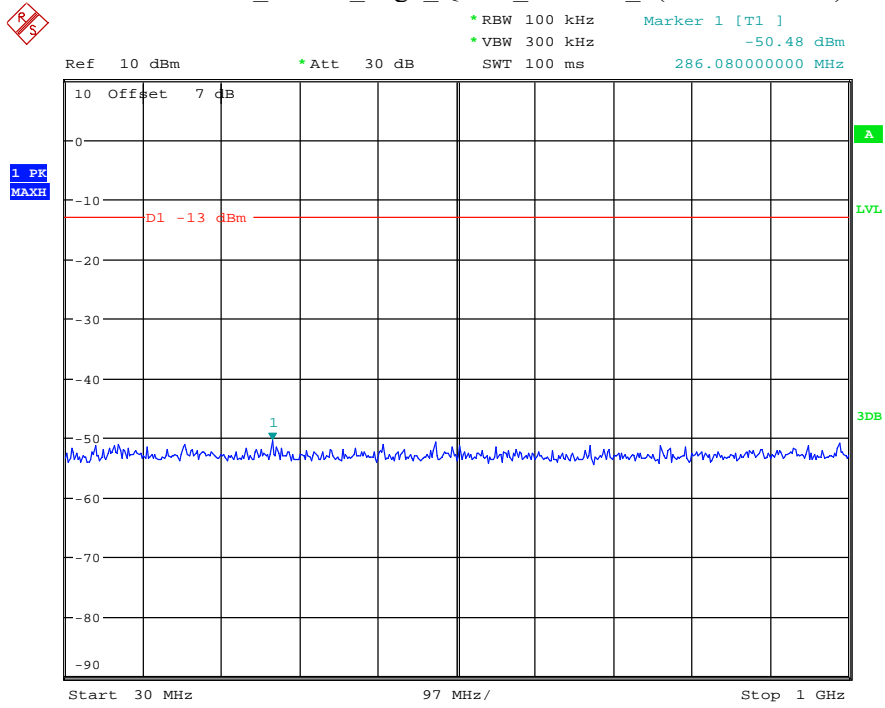

Band 2_5 MHz_High_QPSK_RB25#0_1(30MHz-1GHz)

Date: 29.AUG.2021 23:18:56