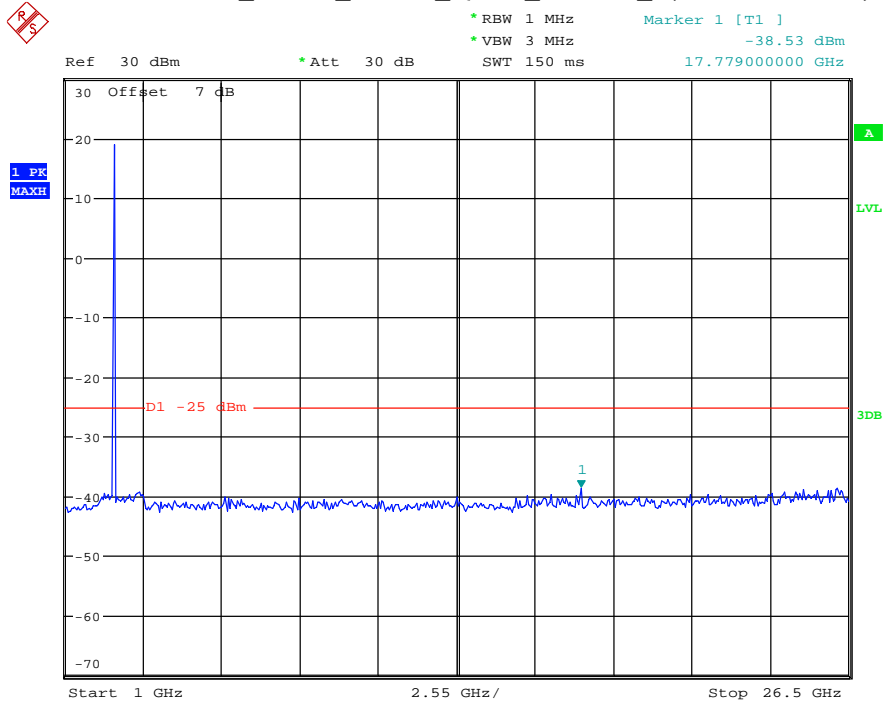

Band 38_5 MHz_Middle_QPSK_RB25#0_2(1GHz-26.5GHz)

Date: 30.AUG.2021 00:54:33