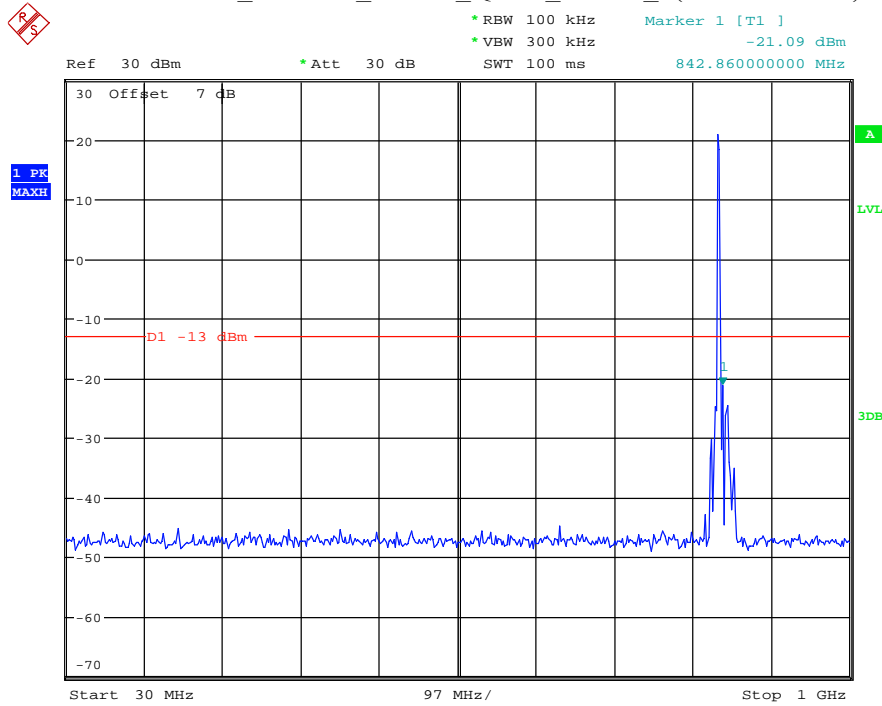

Date: 29.AUG.2021 23:33:40

Band 5_1.4 MHz_Low_QPSK_RB6#0_1(30MHz-1GHz)

Date: 29.AUG.2021 23:33:59

Band 5_1.4 MHz_Low_QPSK_RB6#0_2(1GHz-10GHz)

Date: 29.AUG.2021 23:34:10

Band 5_1.4 MHz_Middle_QPSK_RB6#0_1(30MHz-1GHz)