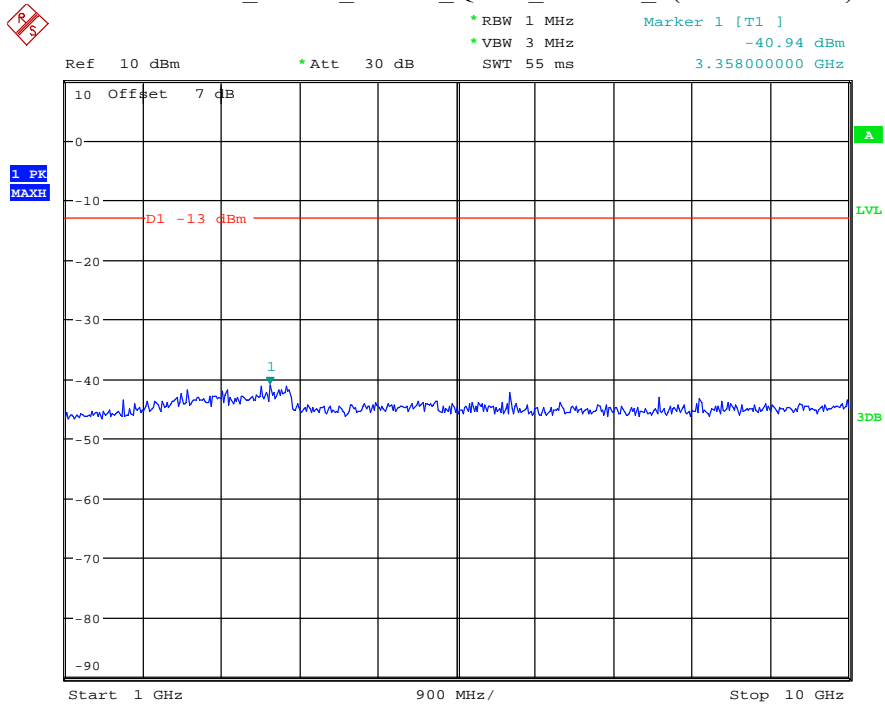

Band 5_3 MHz_Middle_QPSK_RB15#0_2(1GHz-10GHz)

Date: 29.AUG.2021 23:36:14