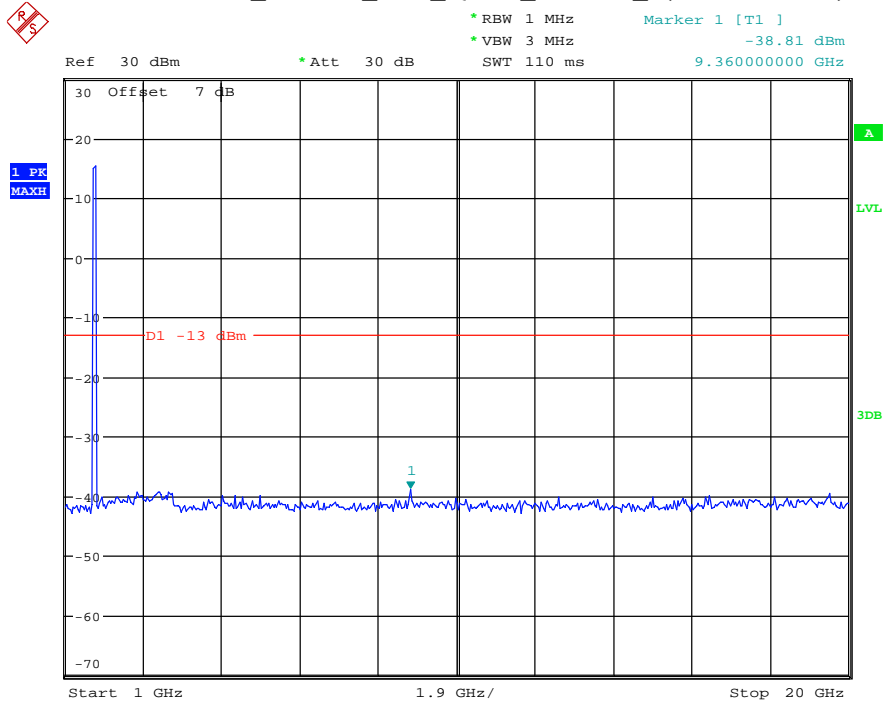

Band 4_15 MHz_Low_QPSK_RB75#0_2(1GHz-20GHz)

Date: 29.AUG.2021 23:30:44