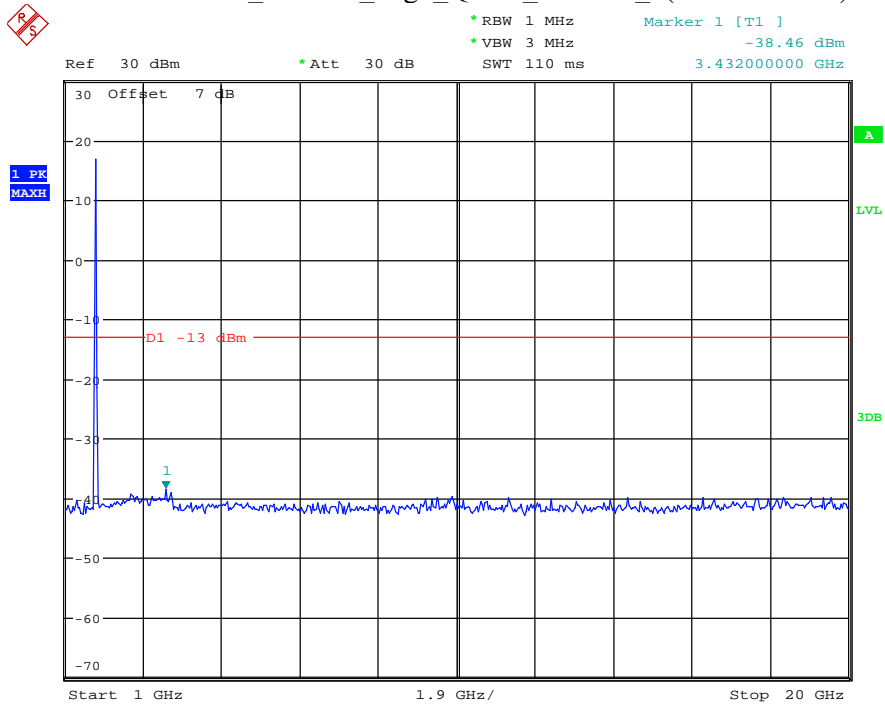

Date: 29.AUG.2021 23:29:28

Band 4_10 MHz_Middle_QPSK_RB50#0_2(1GHz-20GHz)

Date: 29.AUG.2021 23:29:39

Band 4_10 MHz_High_QPSK_RB50#0_1(30MHz-1GHz)

Date: 29.AUG.2021 23:29:58

Band 4_10 MHz_High_QPSK_RB50#0_2(1GHz-20GHz)