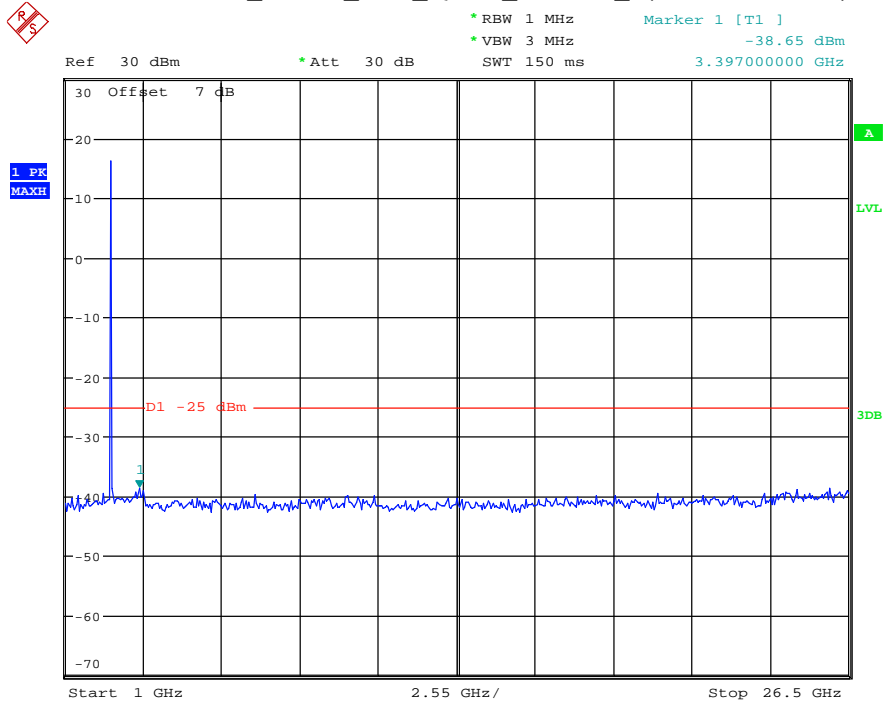

Band 7_5 MHz_Low_QPSK_RB25#0_2(1GHz-26.5GHz)

Date: 29.AUG.2021 23:40:15