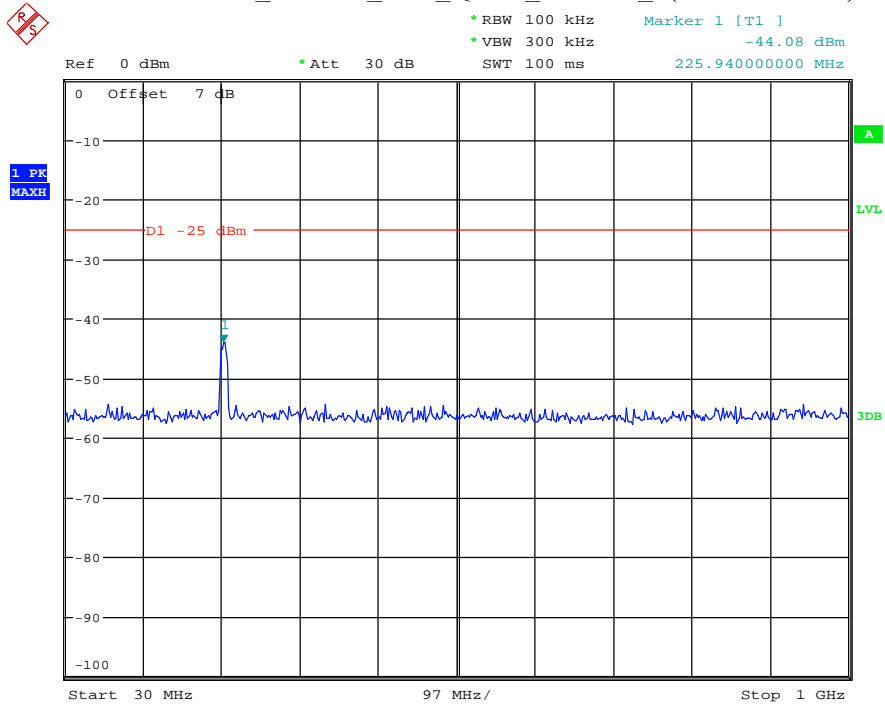

Band 41_10 MHz_Low_QPSK_RB50#0_1(30MHz-1GHz)

Date: 30.AUG.2021 01:01:54