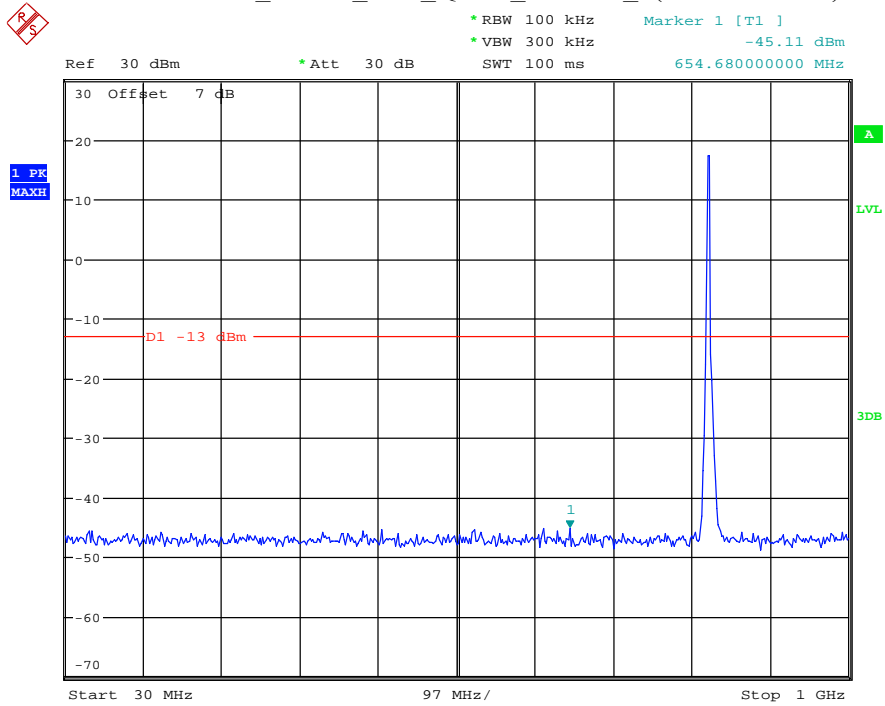

Band 5_3 MHz_Low_QPSK_RB15#0_1(30MHz-1GHz)

Date: 29.AUG.2021 23:35:33