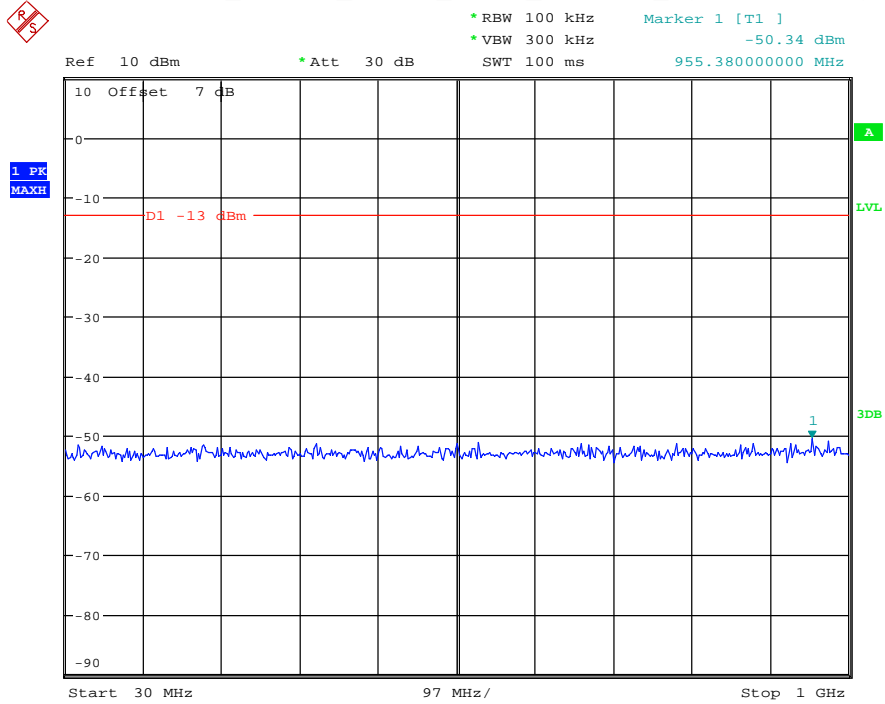

Date: 29.AUG.2021 23:22:28

Band 2_20 MHz_Low_QPSK_RB100#0_1(30MHz-1GHz)

Date: 29.AUG.2021 23:22:54

Band 2_20 MHz_Low_QPSK_RB100#0_2(1GHz-20GHz)

Date: 29.AUG.2021 23:23:04

Band 2_20 MHz_Middle_QPSK_RB100#0_1(30MHz-1GHz)