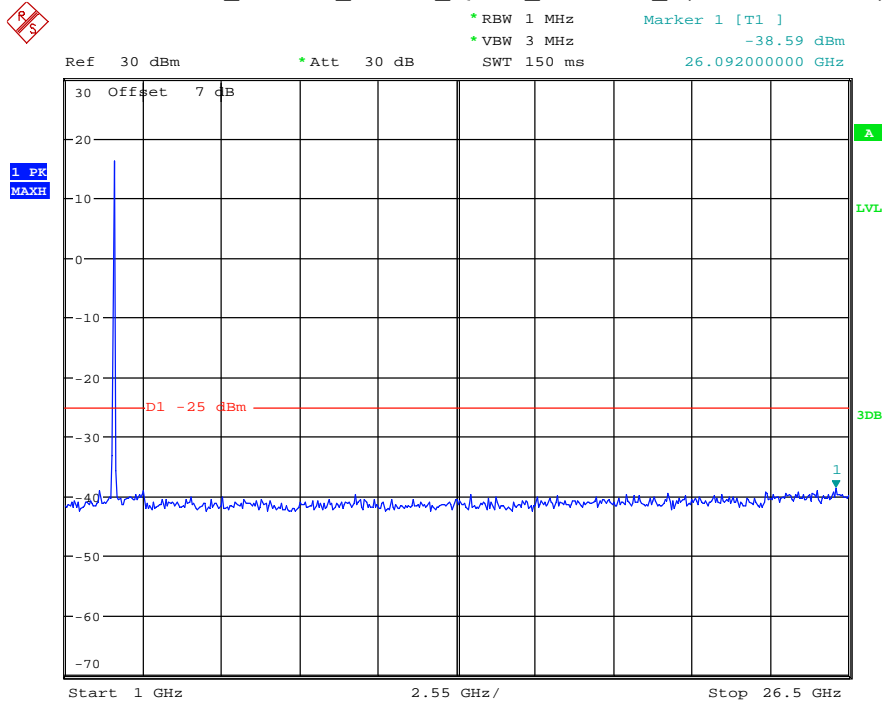

Band 41_20 MHz_Middle_QPSK_RB100#0_2(1GHz-26.5GHz)

Date: 30.AUG.2021 01:06:08