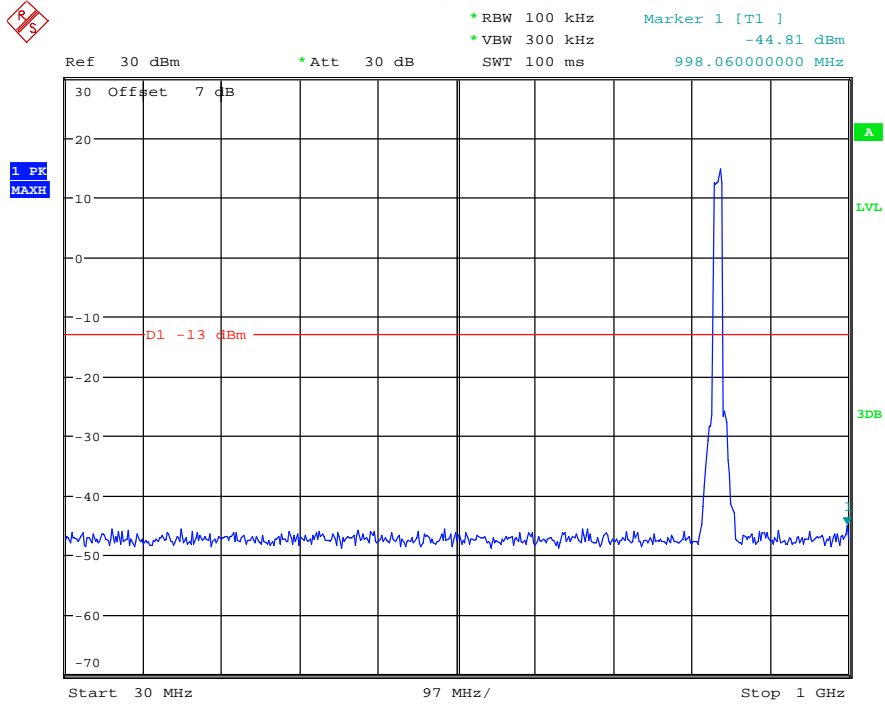

Date: 29.AUG.2021 23:38:06

Band 5_10 MHz_Low_QPSK_RB50#0_1(30MHz-1GHz)

Date: 29.AUG.2021 23:38:30

Band 5_10 MHz_Low_QPSK_RB50#0_2(1GHz-10GHz)

Date: 29.AUG.2021 23:38:41

Band 5_10 MHz_Middle_QPSK_RB50#0_1(30MHz-1GHz)