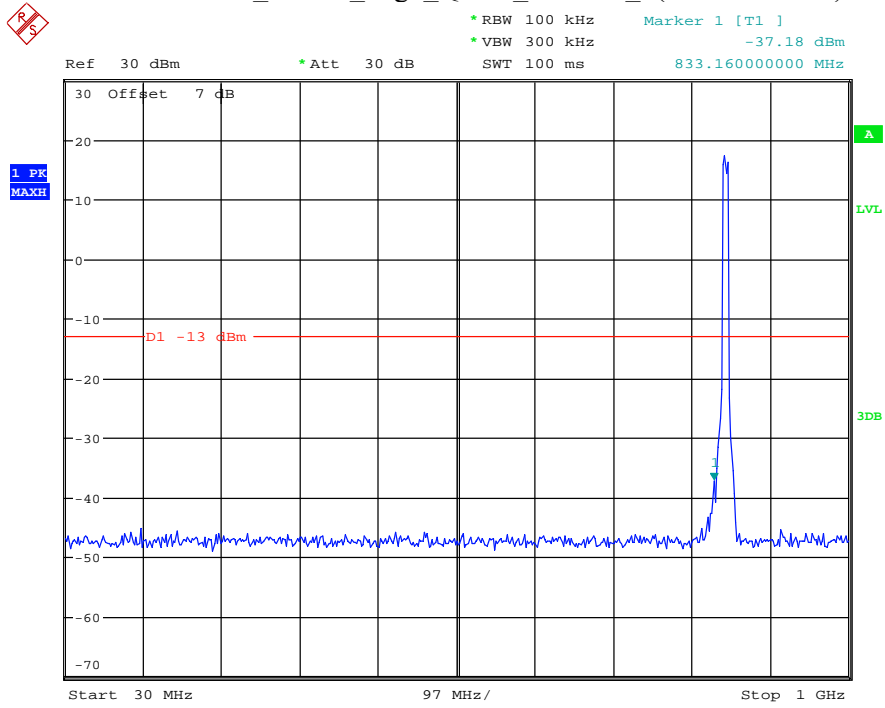

Band 5_5 MHz_High_QPSK_RB25#0_1(30MHz-1GHz)

Date: 29.AUG.2021 23:37:55