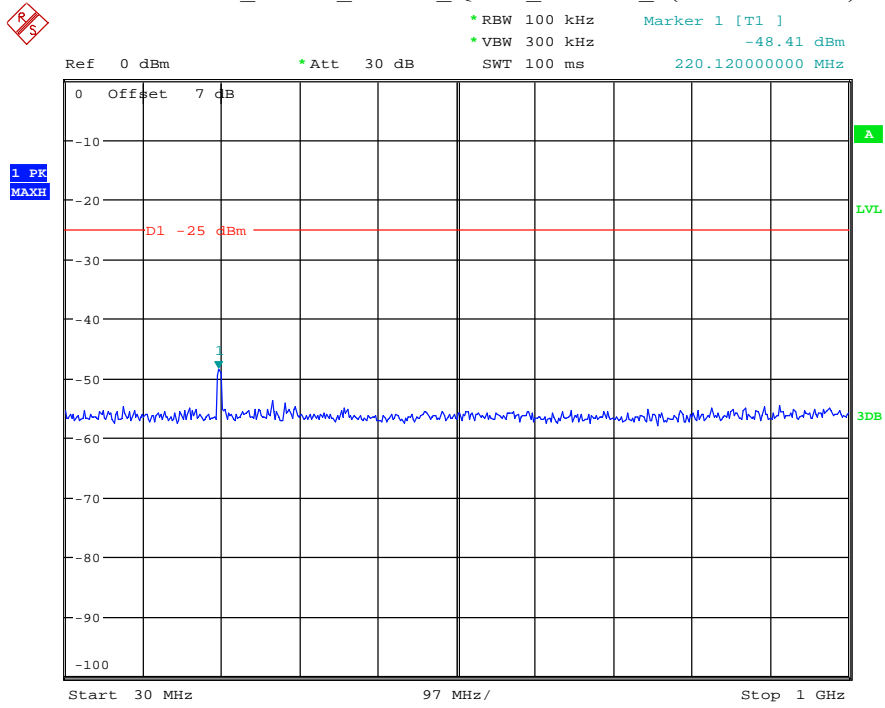

Date: 29.AUG.2021 23:39:43

Band 7_5 MHz_Low_QPSK_RB25#0_1(30MHz-1GHz)

Date: 29.AUG.2021 23:40:05

Band 7_5 MHz_Low_QPSK_RB25#0_2(1GHz-26.5GHz)

Date: 29.AUG.2021 23:40:15

Band 7_5 MHz_Middle_QPSK_RB25#0_1(30MHz-1GHz)