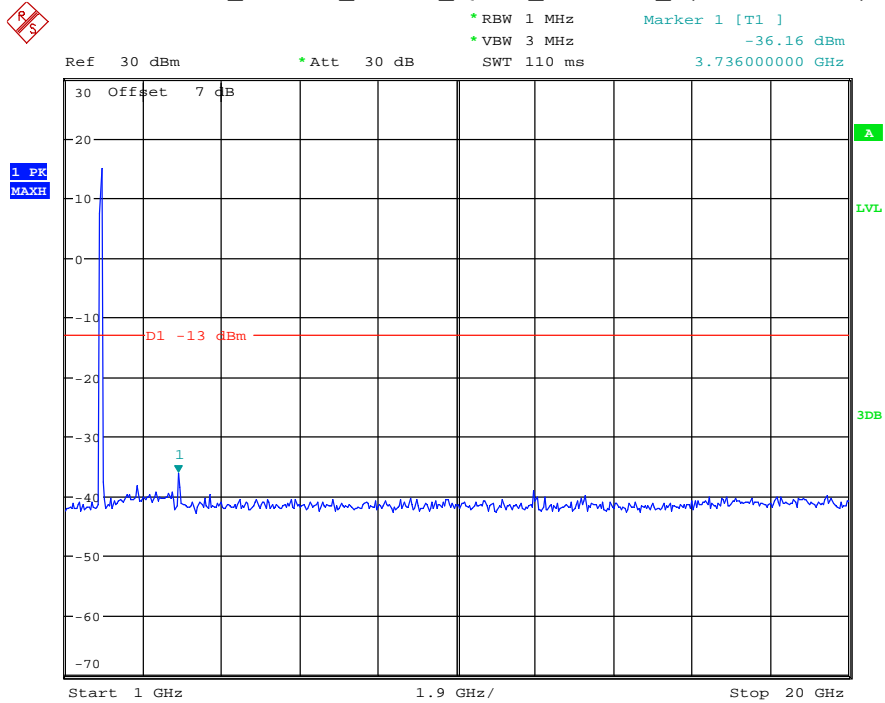

Band 2_20 MHz_Middle_QPSK_RB100#0_2(1GHz-20GHz)

Date: 29.AUG.2021 23:23:41