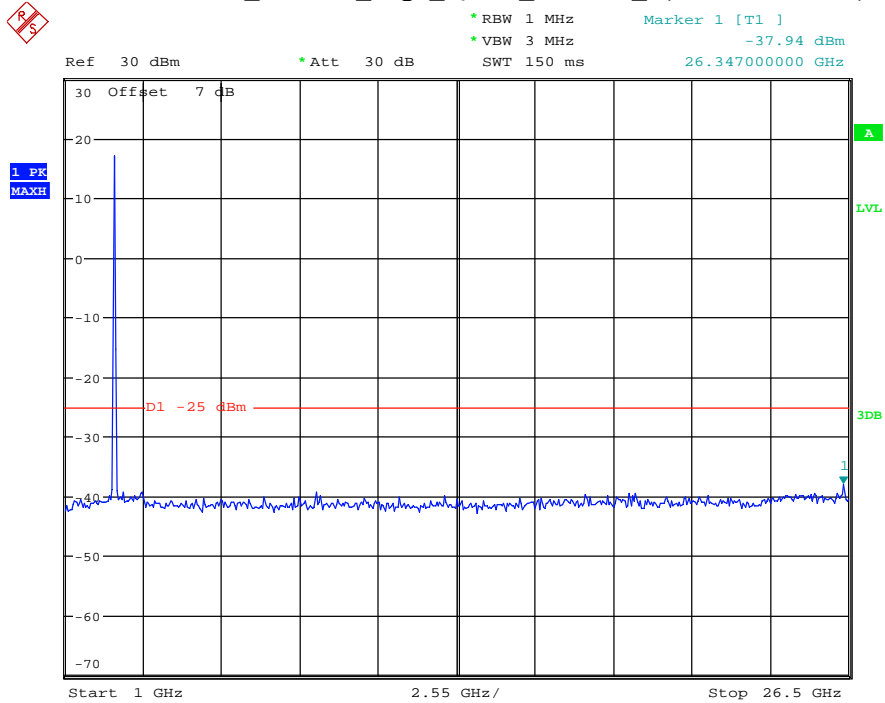

Date: 30.AUG.2021 00:57:34

Band 38_15 MHz_Middle_QPSK_RB75#0_2(1GHz-26.5GHz)

Date: 30.AUG.2021 00:57:45

Band 38_15 MHz_High_QPSK_RB75#0_1(30MHz-1GHz)

Date: 30.AUG.2021 00:58:08

Band 38_15 MHz_High_QPSK_RB75#0_2(1GHz-26.5GHz)