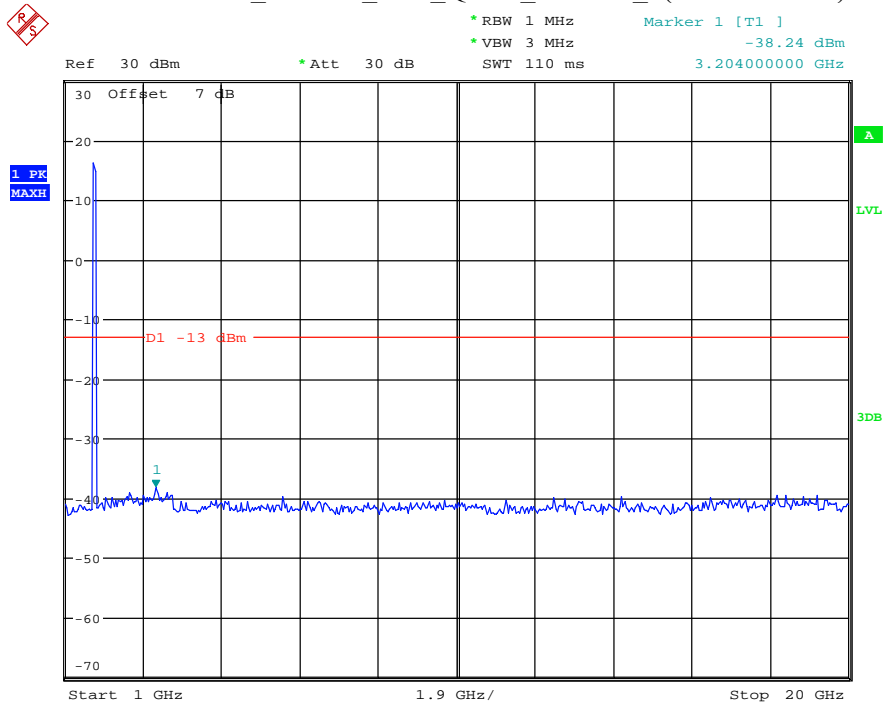

Band 4_10 MHz_Low_QPSK_RB50#0_2(1GHz-20GHz)

Date: 29.AUG.2021 23:29:09