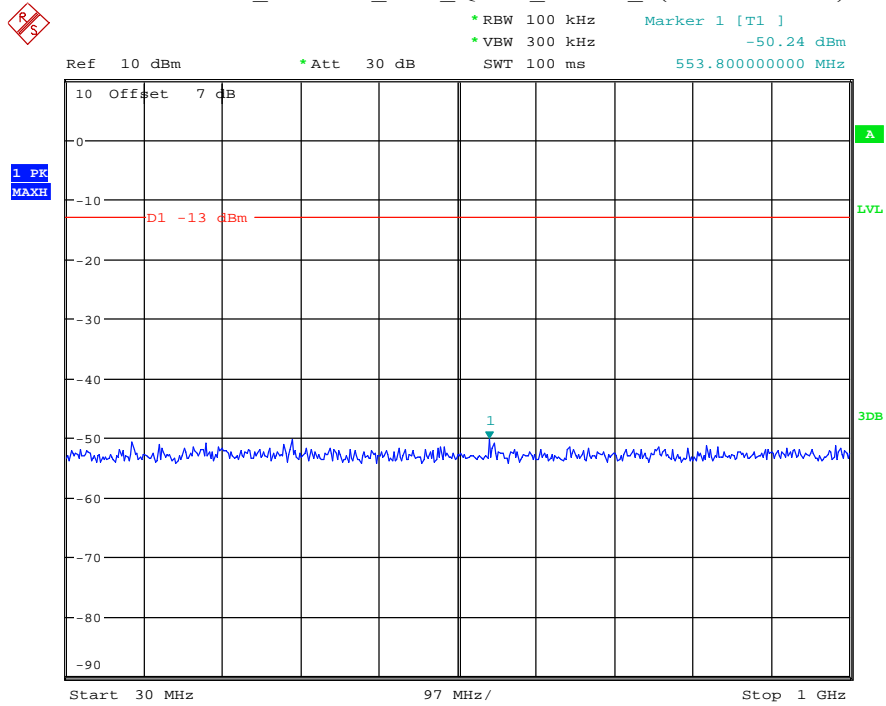

Please refer to following plots:

Band 2_1.4 MHz_Low_QPSK_RB6#0_1(30MHz-1GHz)

Date: 29.AUG.2021 23:14:57

Band 2_1.4 MHz_Low_QPSK_RB6#0_2(1GHz-20GHz)

Date: 29.AUG.2021 23:15:07

Band 2_1.4 MHz_Middle_QPSK_RB6#0_1(30MHz-1GHz)