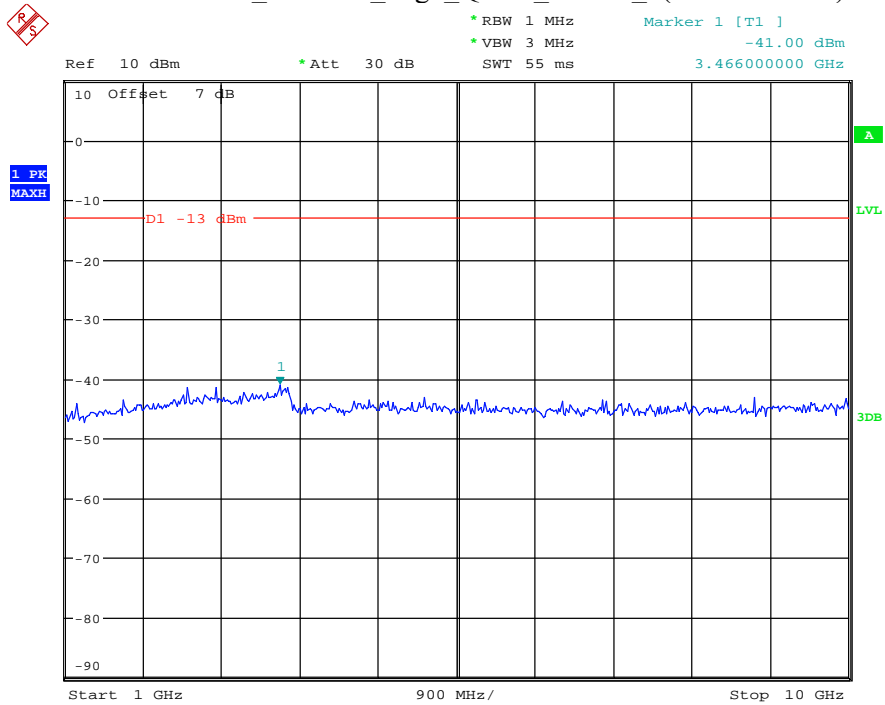

Date: 29.AUG.2021 23:34:27

Band 5_1.4 MHz_Middle_QPSK_RB6#0_2(1GHz-10GHz)

Date: 29.AUG.2021 23:34:40

Band 5_1.4 MHz_High_QPSK_RB6#0_1(30MHz-1GHz)

Date: 29.AUG.2021 23:35:00

Band 5_1.4 MHz_High_QPSK_RB6#0_2(1GHz-10GHz)