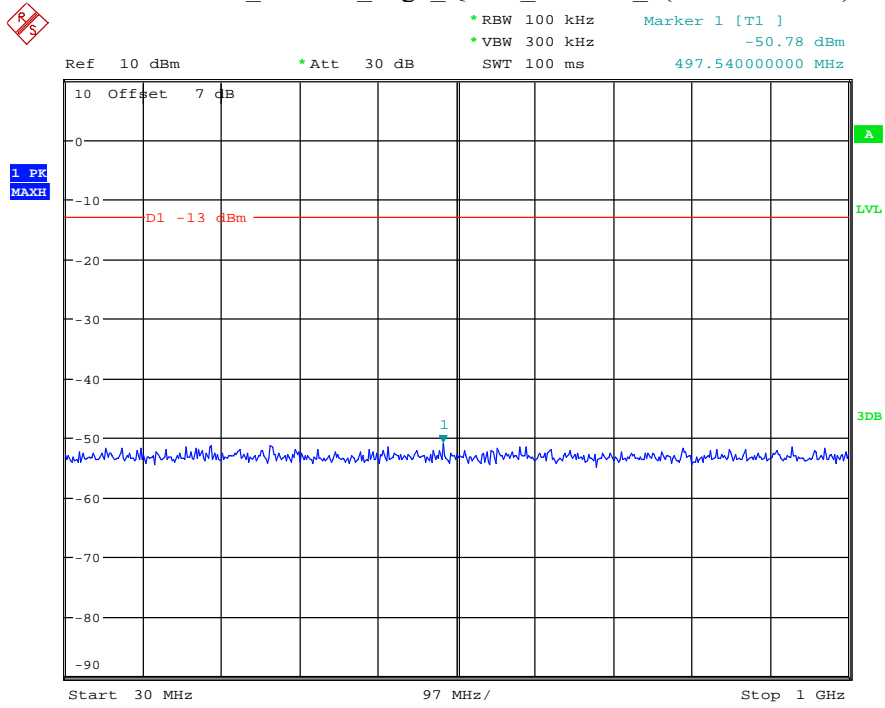

Band 2_15 MHz_High_QPSK_RB75#0_1(30MHz-1GHz)

Date: 29.AUG.2021 23:22:18