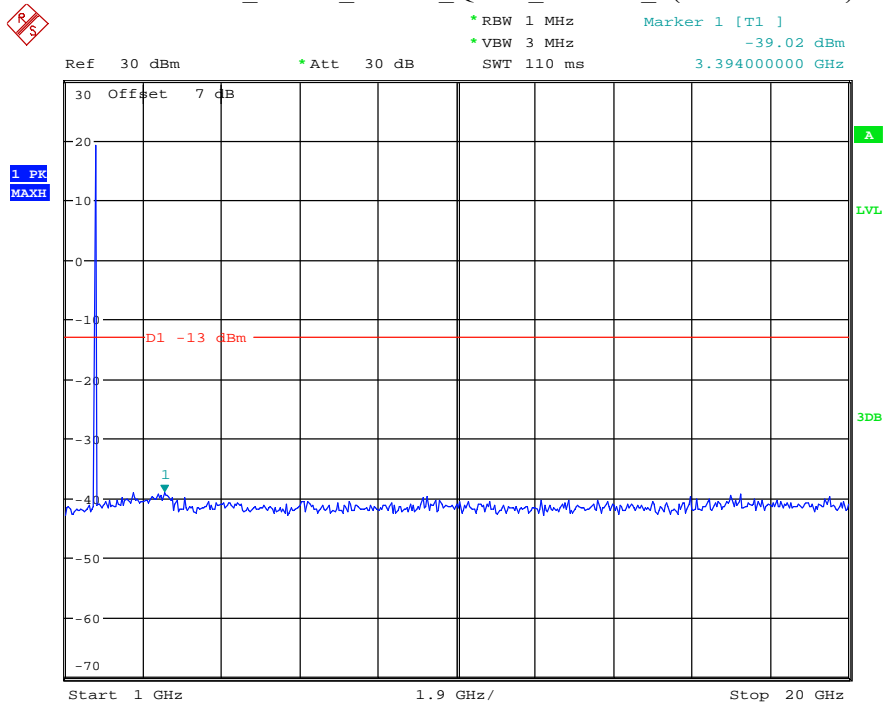

Band 4_3 MHz_Middle_QPSK_RB15#0_2(1GHz-20GHz)

Date: 29.AUG.2021 23:26:39