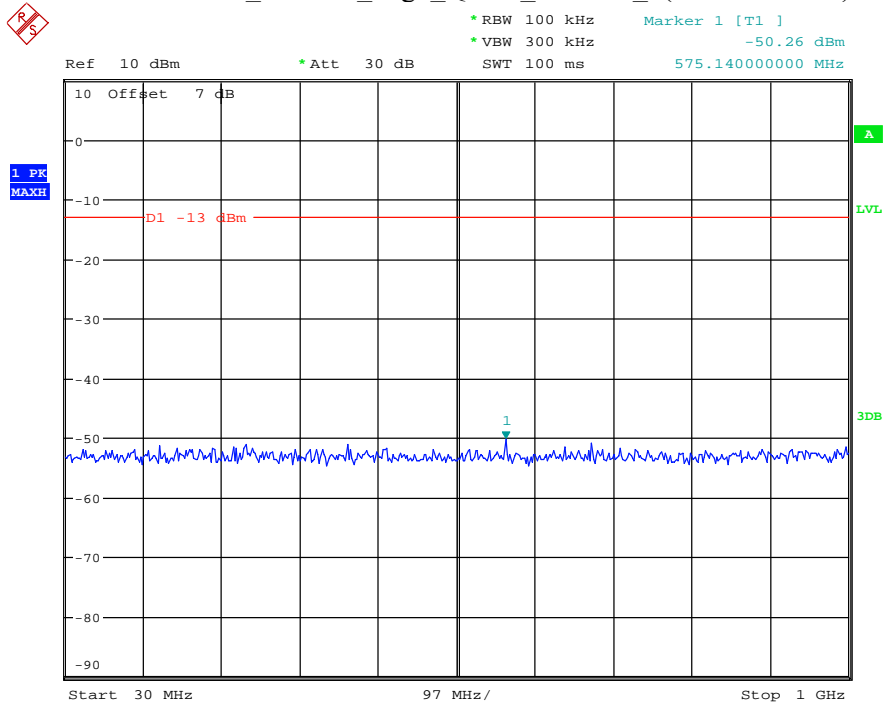

Band 4_15 MHz_High_QPSK_RB75#0_1(30MHz-1GHz)

Date: 29.AUG.2021 23:31:42