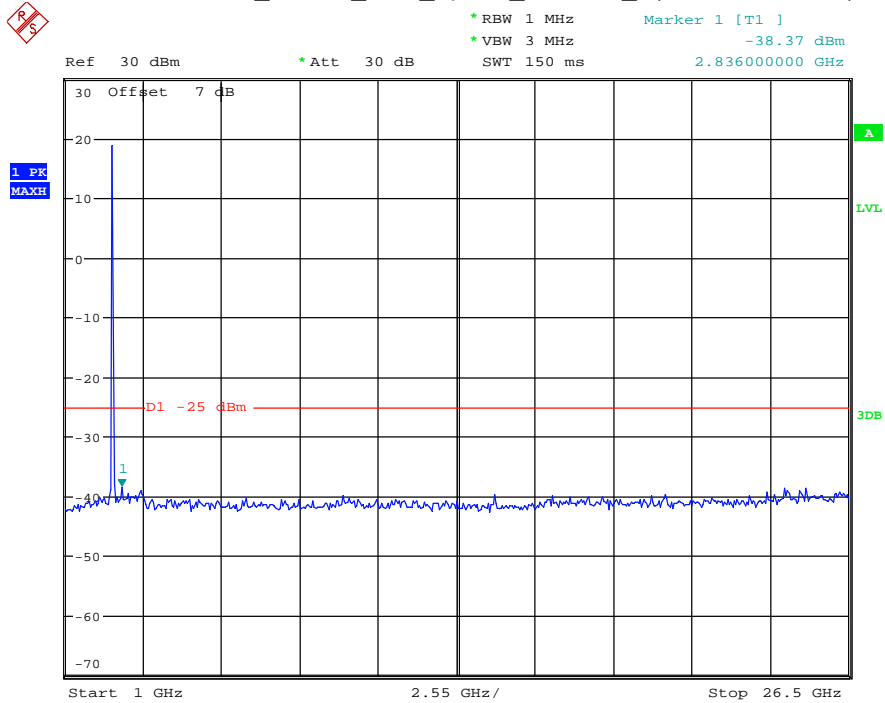

Date: 30.AUG.2021 00:59:55

Band 38_20 MHz_High_QPSK_RB100#0_2(1GHz-26.5GHz)

Date: 30.AUG.2021 01:00:06

Band 41_5 MHz_Low_QPSK_RB25#0_1(30MHz-1GHz)

Date: 30.AUG.2021 01:00:25

Band 41_5 MHz_Low_QPSK_RB25#0_2(1GHz-26.5GHz)