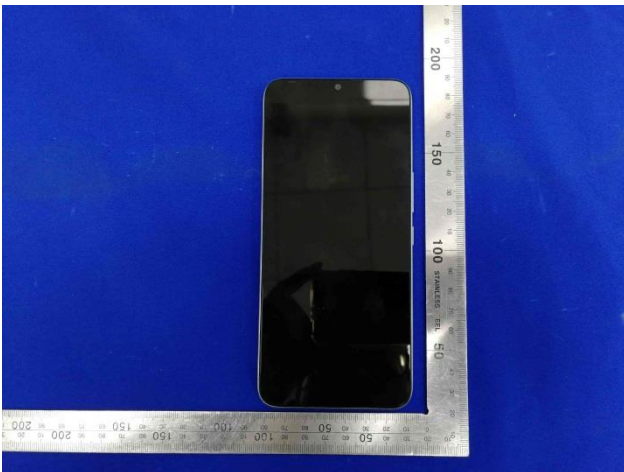

### EUT Photos (Model: X659B)

EUT Antenna Locations

### SAR Test Setup Photos

#### Body

Front side (10mm)

Back side(10mm)

Left side(10mm)

Right side(10mm)

Top side(10mm)