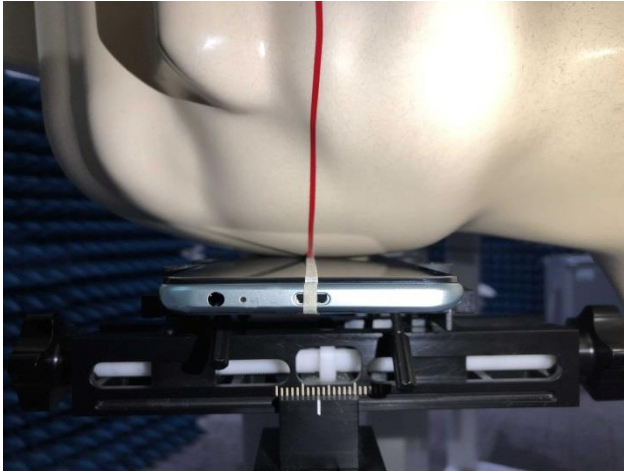

### EUT Photos (Model: X659B)

EUT Antenna Locations

### SAR Test Setup Photos

#### Head

Right Cheek

Right Tilted

Left Cheek

Left Tilted

#### Body

Front side (10mm)

Back side(10mm)

Left side(10mm)

Right side(10mm)

Top side(10mm)