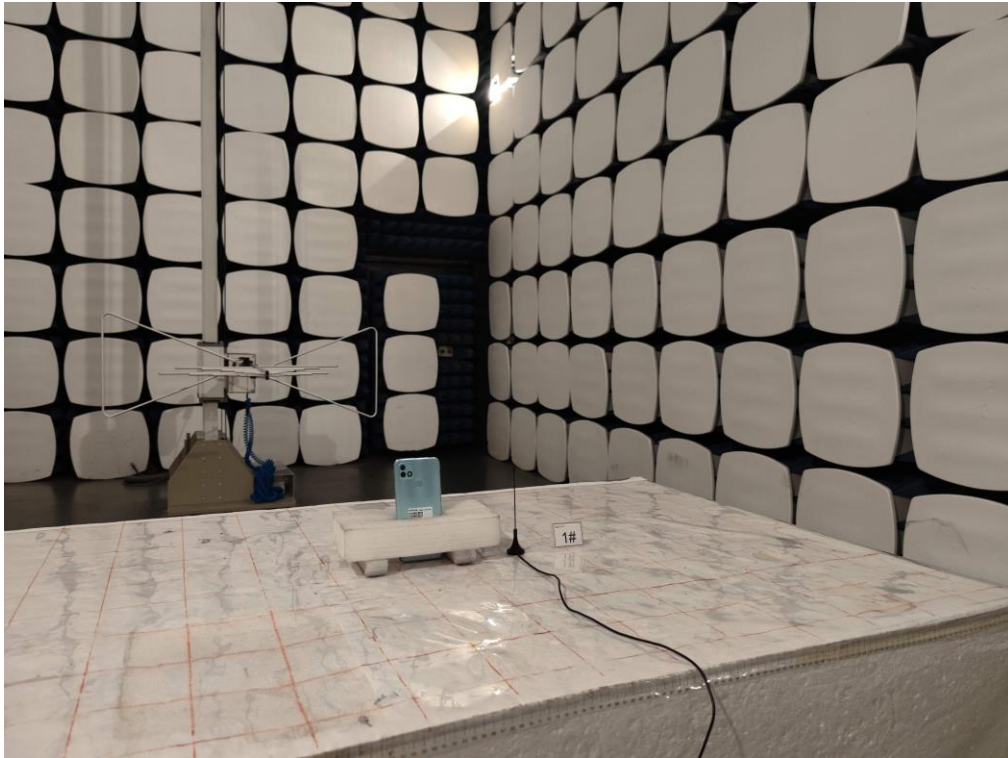

7 Test Setup Photo

**Radiated Spurious Emission
Below 1GHz**

Above 1GHz

8 EUT Constructional Details

Reference to the test report No. JYTSZB-R12-2100266.

-----End of report-----