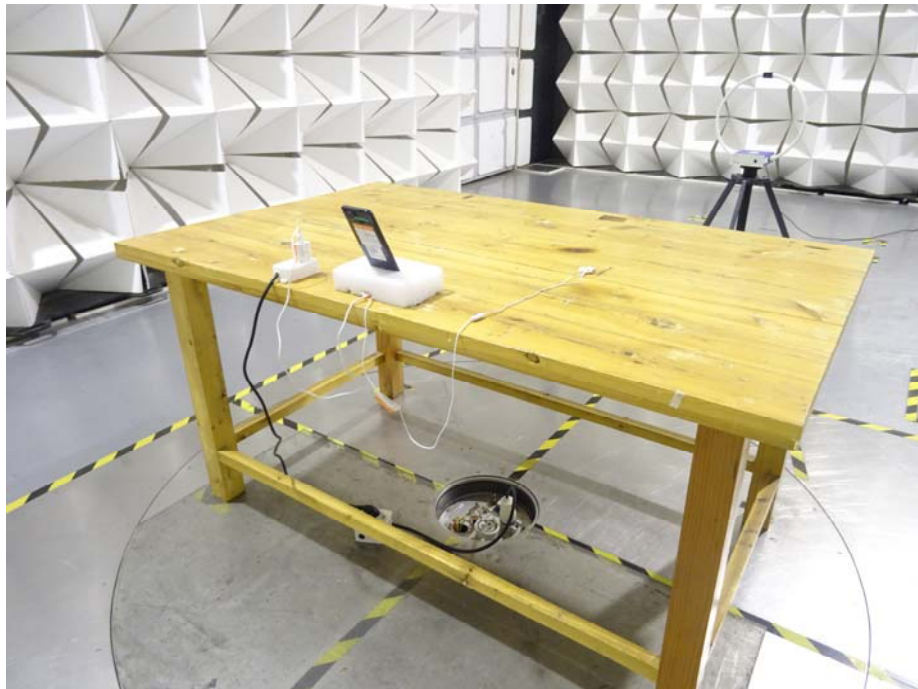

Appendix-X657B-Photos

Photographs –Constructional Details

WIFI/BT/BLE Setup photo Model X657B FCC ID: 2AIZN-X657B

Photograph – Conducted Emission Test Setup

Test Site 1#

Photograph - Spurious Emissions Radiated Test Setup

Below 30MHz Test Site 2#

Appendix-X657B-Photos

For 30MHz-1000MHz Test Site 2#

For Above 1GHz Test Site 1#