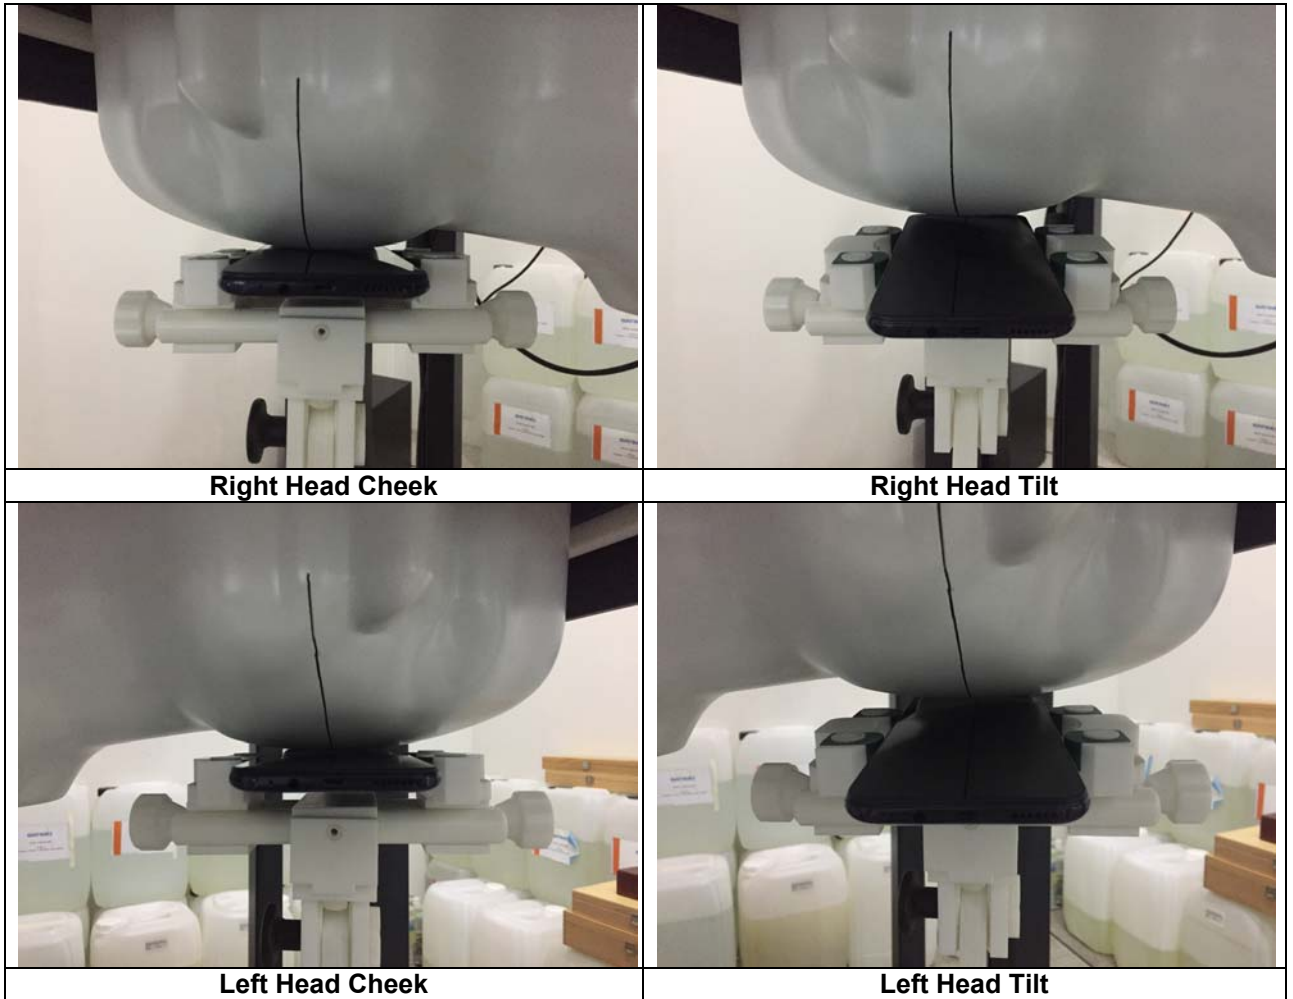

### 18 Setup Photos

Hotspot(LCD Up)

Hotspot (LCD Down)

Hotspot(Right Edge)

Hotspot(Left Edge)

Hotspot(Top Edge)

## Test Setup Photos

---

### Head Exposure Conditions

**Right Cheek**

**Right Tilt**

**Left Cheek**

**Left Tilt**