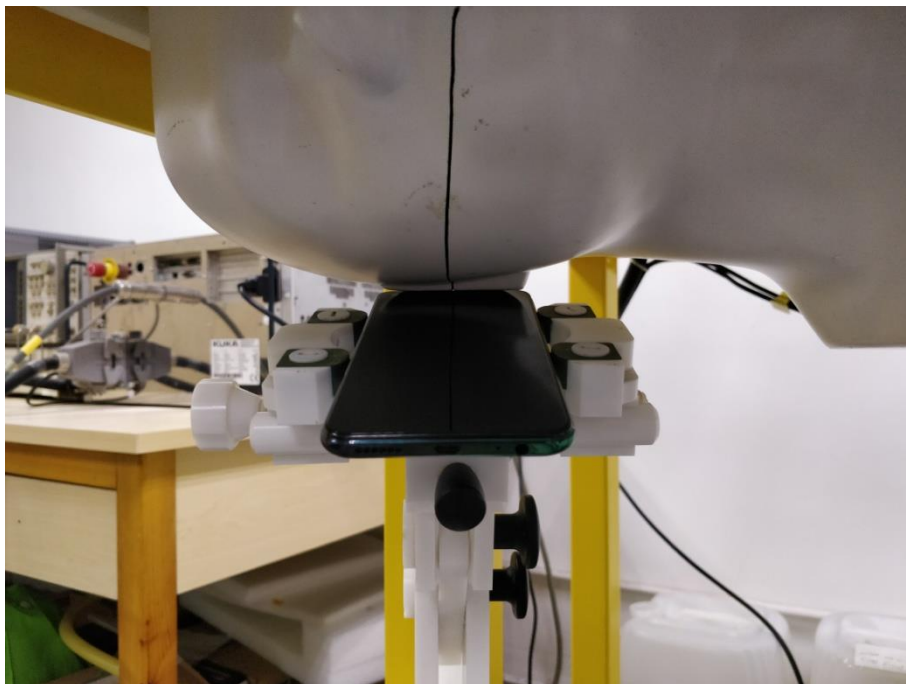

17 SAR System Photos

Liquid depth \geq 15cm

18 Setup Photos

Test Setup Photos

Head Exposure Conditions

Cheek

Tilt

Cheek

Tilt

Body mode Exposure Conditions

Body Front

Body Back

Body Left

Body Top