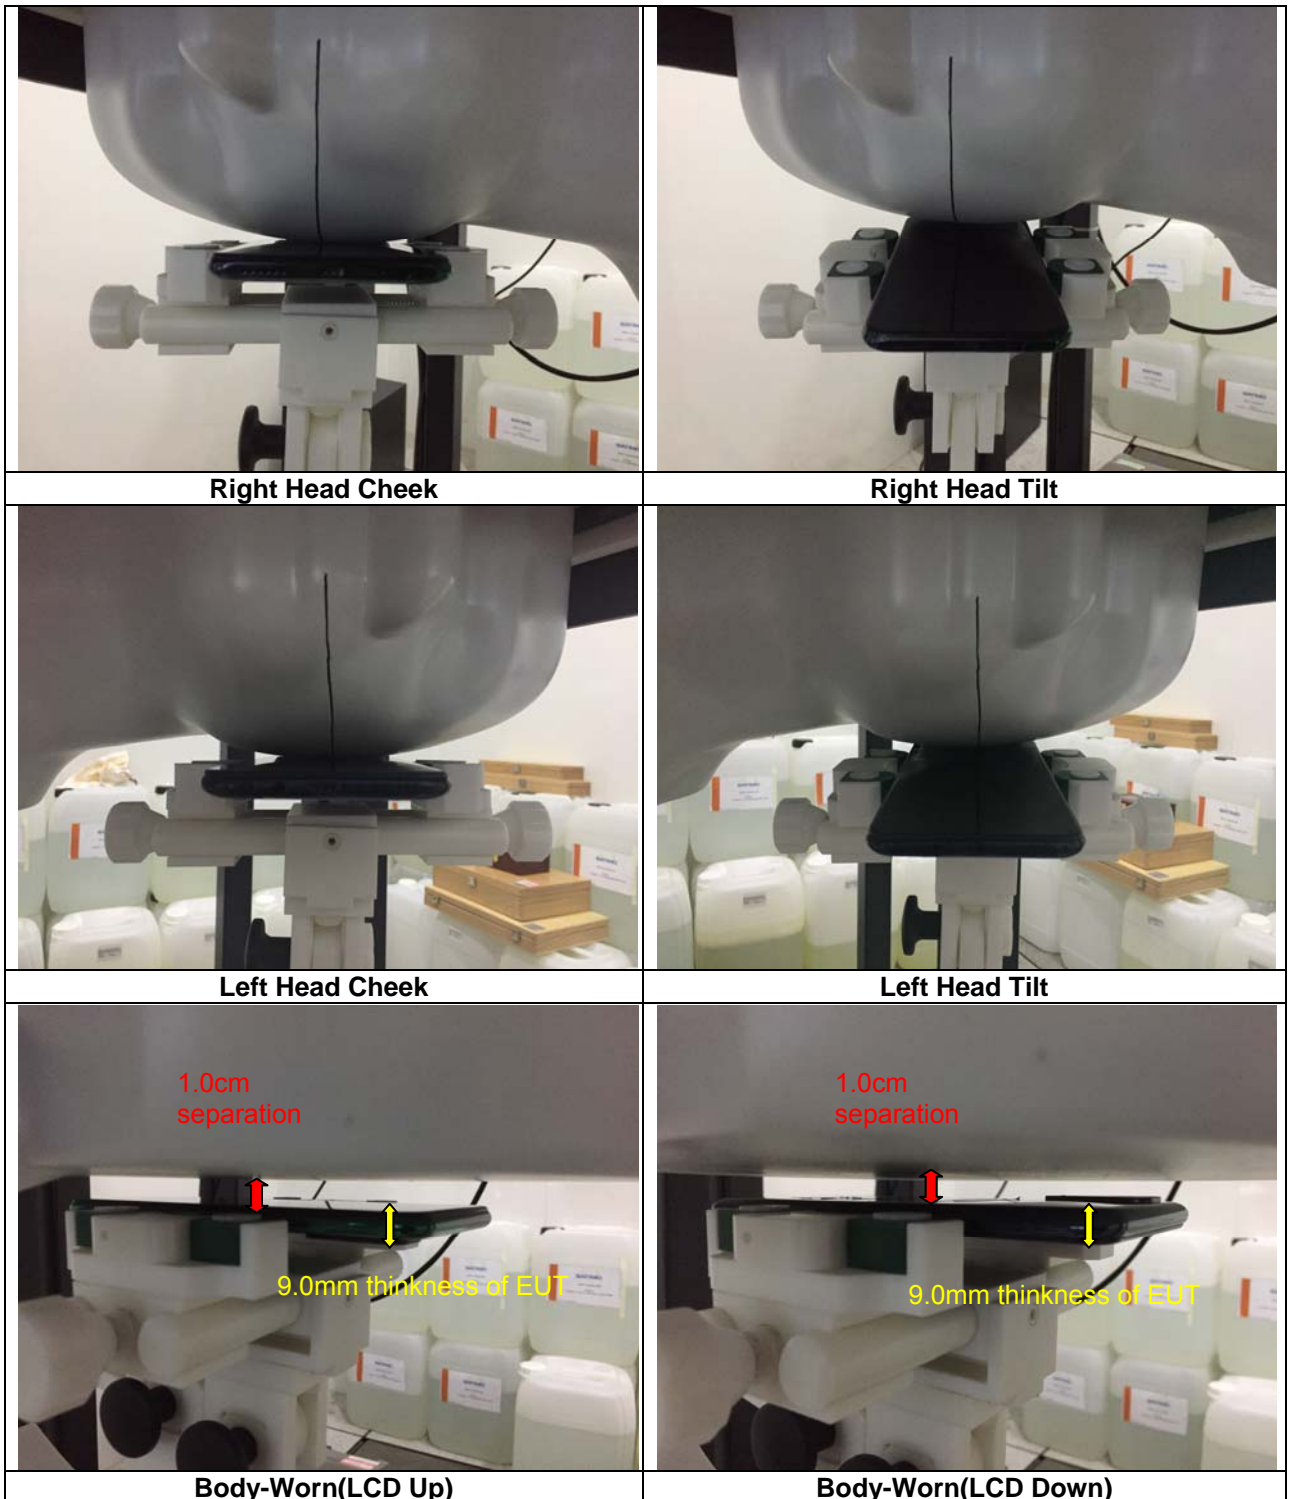

17 SAR System Photos

Liquid depth \geq 15cm

18 Setup Photos

Test Setup Photos

Head Exposure Conditions

Cheek

Tilt

Cheek

Tilt

Body mode Exposure Conditions

Body Front

Body Back

Body Left

Body Top