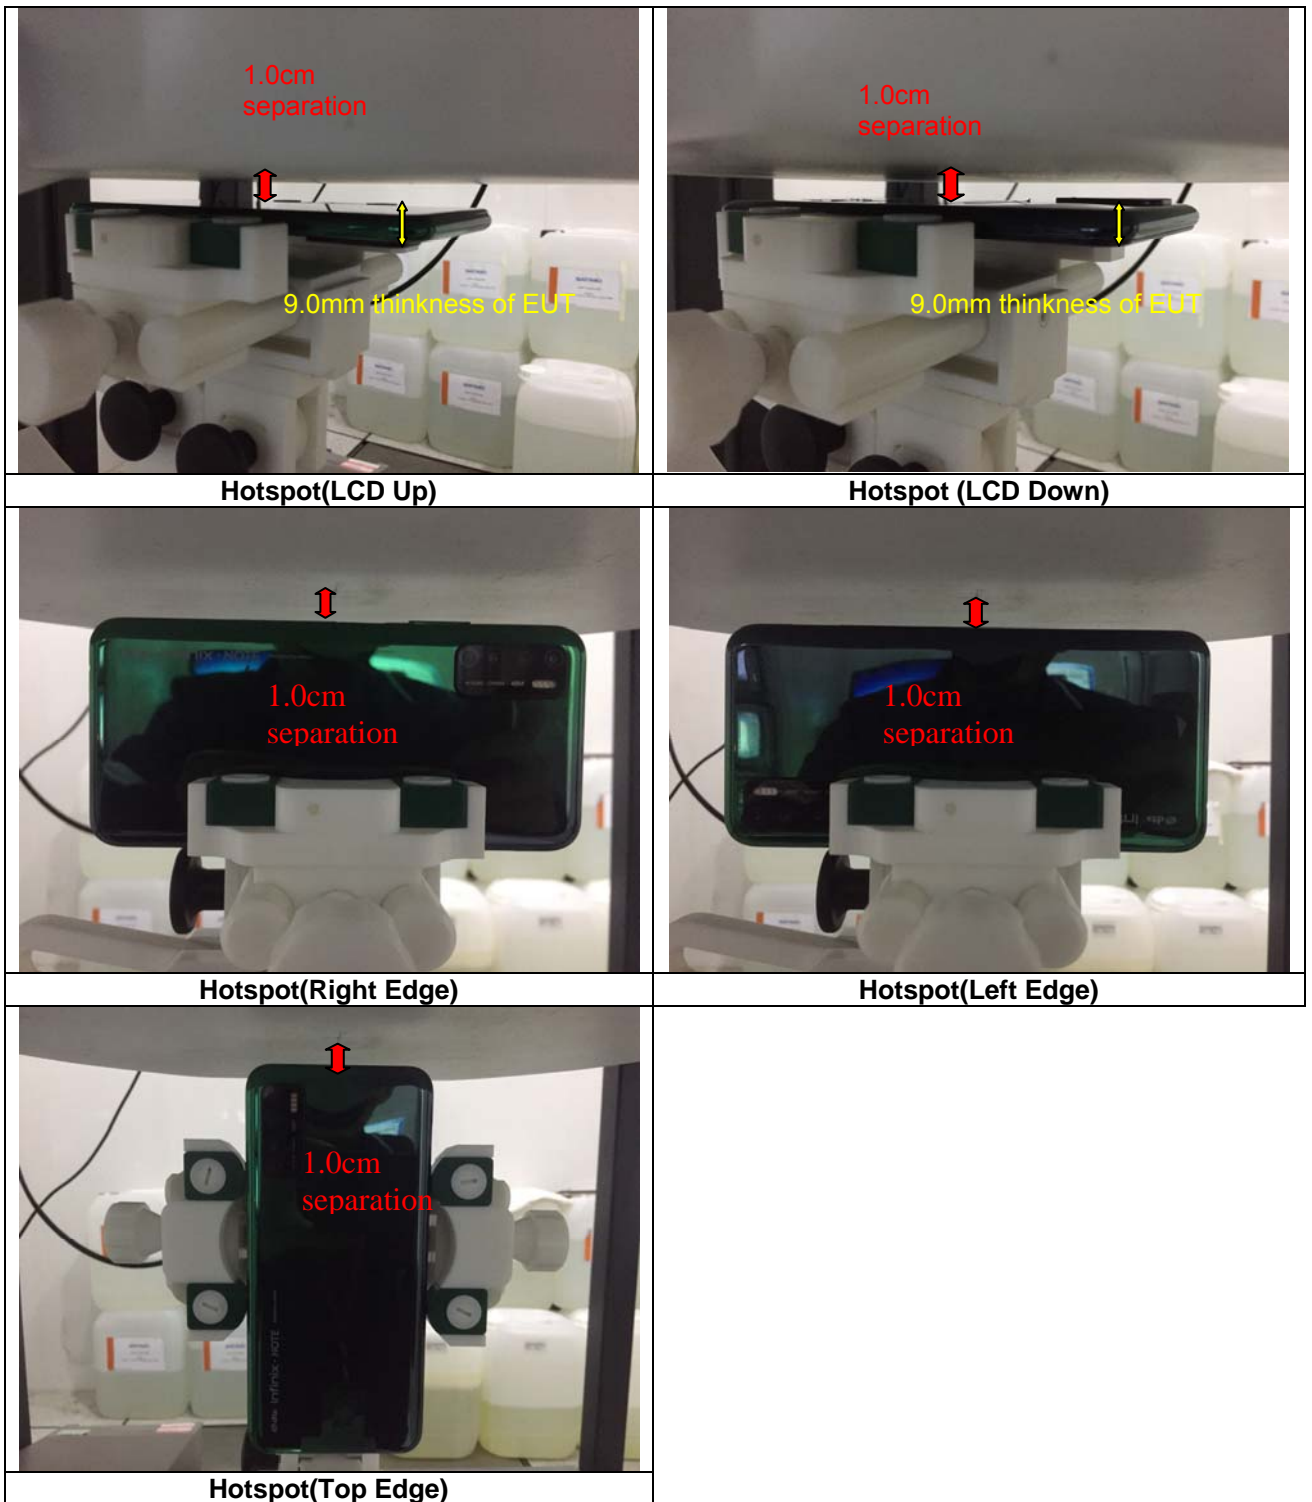

17 SAR System Photos

Liquid depth \geq 15cm

18 Setup Photos

Test Setup Photos

Head Exposure Conditions

Cheek

Tilt

Cheek

Tilt

Body mode Exposure Conditions

Body Front

Body Back

Body Left

Body Top