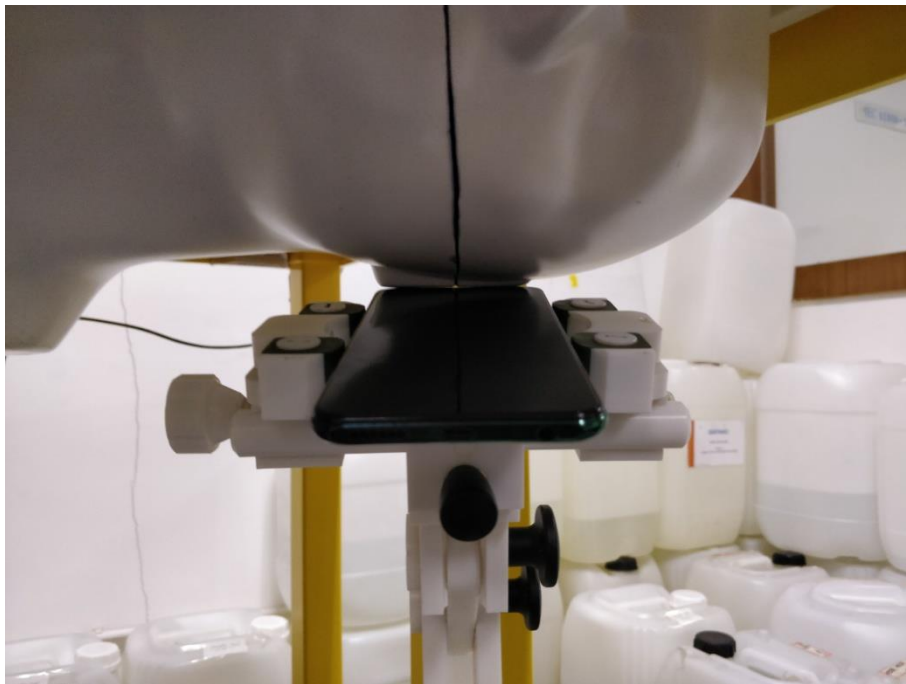

17 SAR System Photos

Liquid depth \geq 15cm

18 Setup Photos

Test Setup Photos

Head Exposure Conditions

Cheek

Tilt

Cheek

Tilt

Body mode Exposure Conditions

Body Front

Body Back

Body Left

Body Top