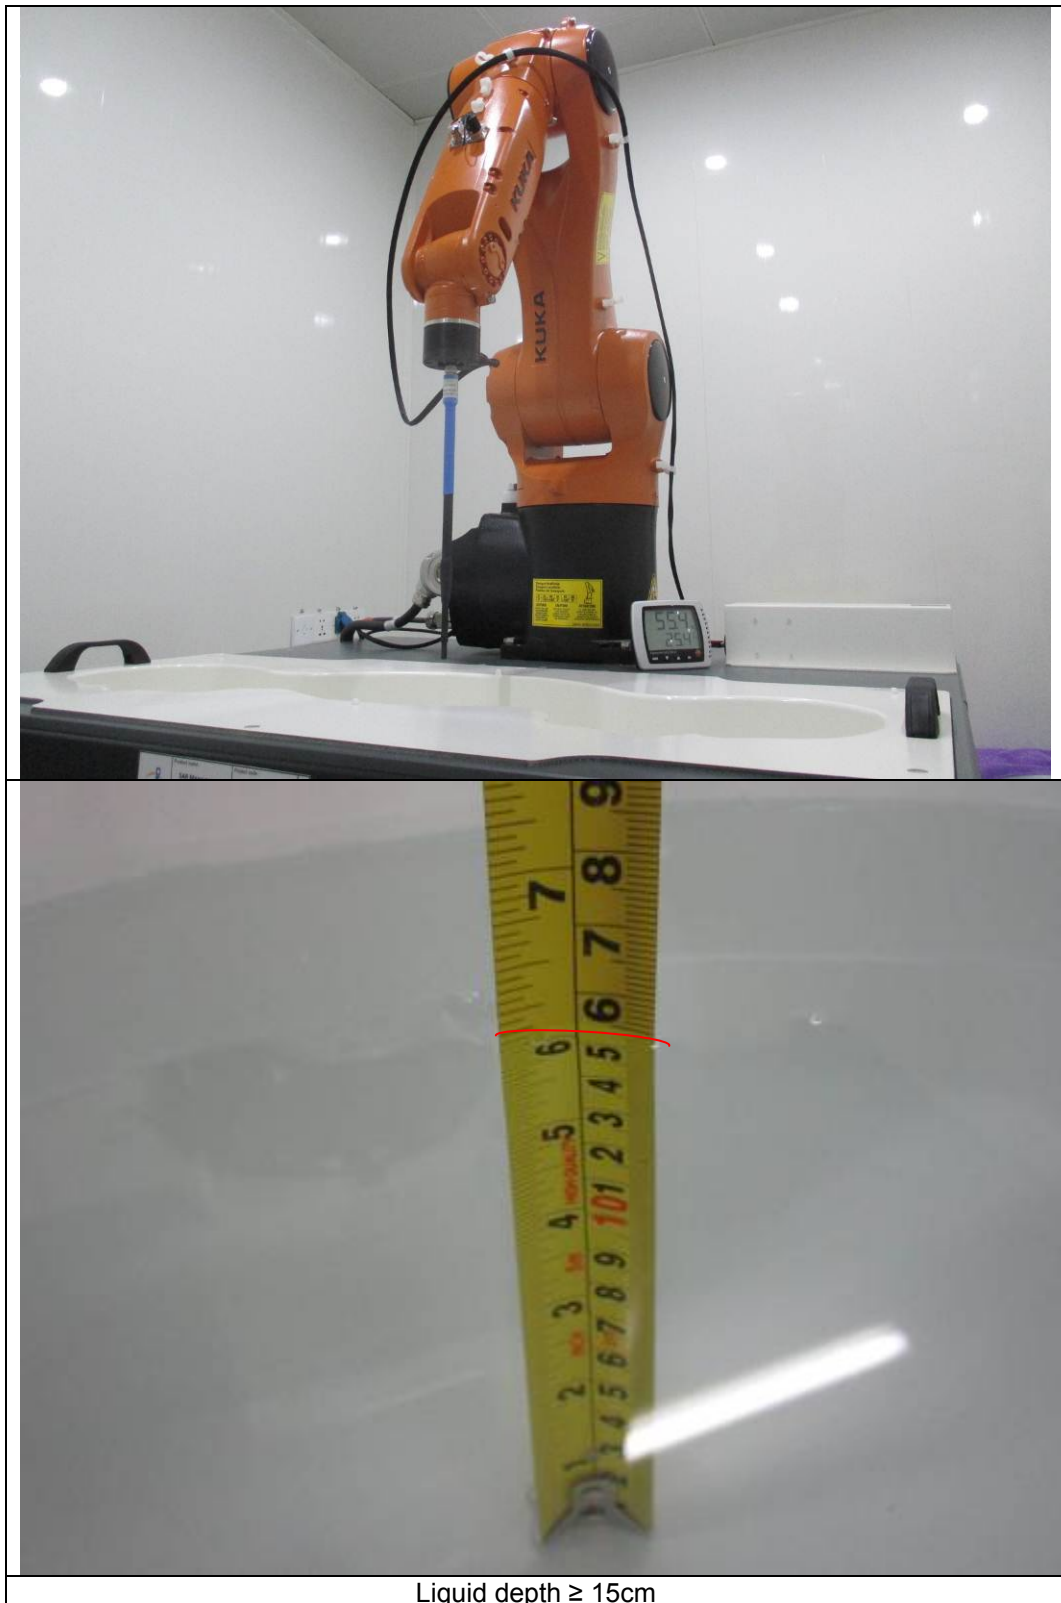

17 SAR System Photos

Liquid depth \geq 15cm

18 Setup Photos

Test Setup Photos

Head Exposure Conditions

Cheek

Tilt

Cheek

Tilt

Body mode Exposure Conditions

Body Front

Body Back

Body Left

Body Top