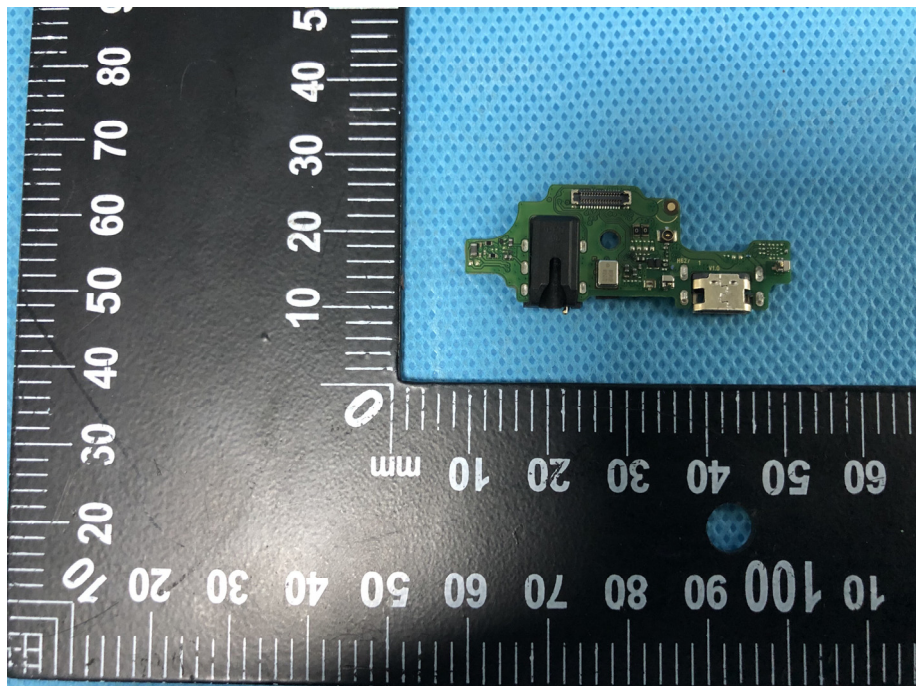

Appendix-X656-Photos

EUT – Internal View Model X656 FCC ID: 2AIZN-X656

GSM/WCDMA/LTE ANT.

BT/WIFI/GPS ANT.

Appendix-X656-Photos

Appendix-X656-Photos