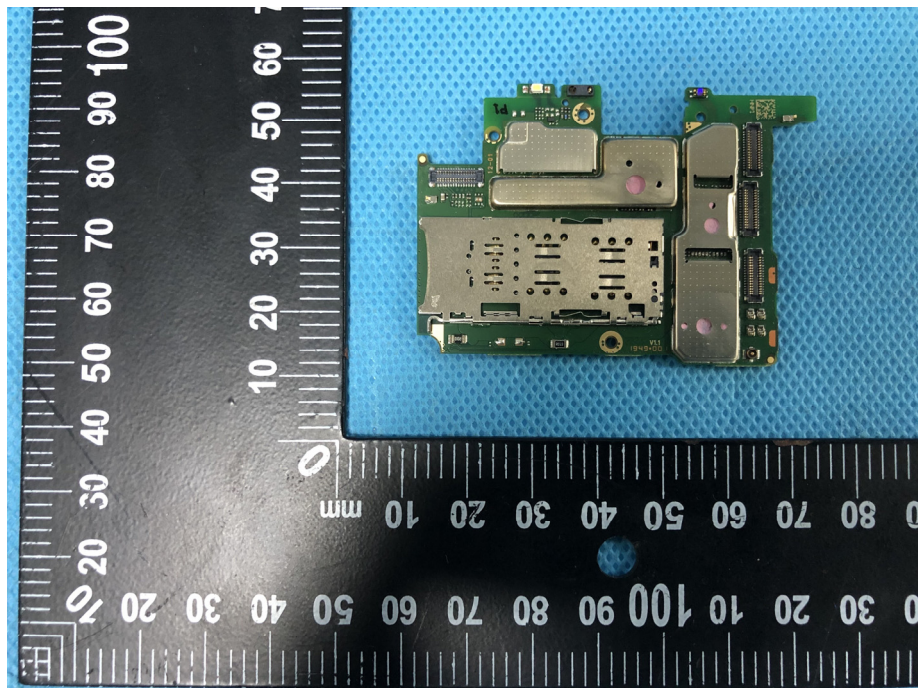

Appendix-X656-Photos

EUT – Internal View Model X656 FCC ID: 2AIZN-X656

GSM/WCDMA/LTE ANT.

BT/WIFI/GPS ANT.

Appendix-X656-Photos

Appendix-X656-Photos