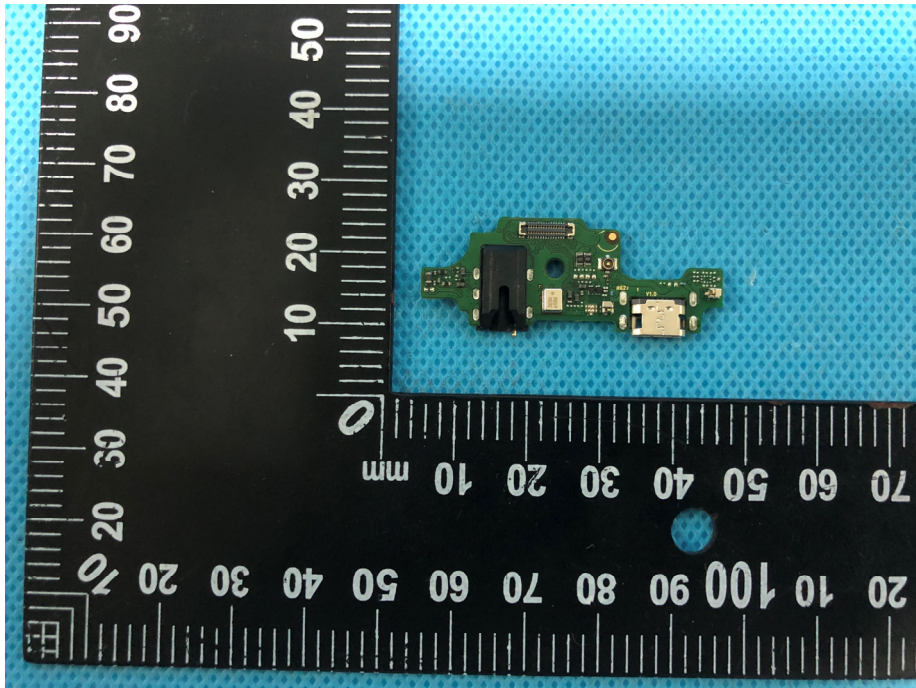

Appendix-X655C-Photos

EUT – Internal View Model X655C FCC ID: 2AIZN-X655C

GSM/WCDMA/LTE ANT.

BT/WIFI/BLE ANT.

Appendix-X655C-Photos

Appendix-X655C-Photos