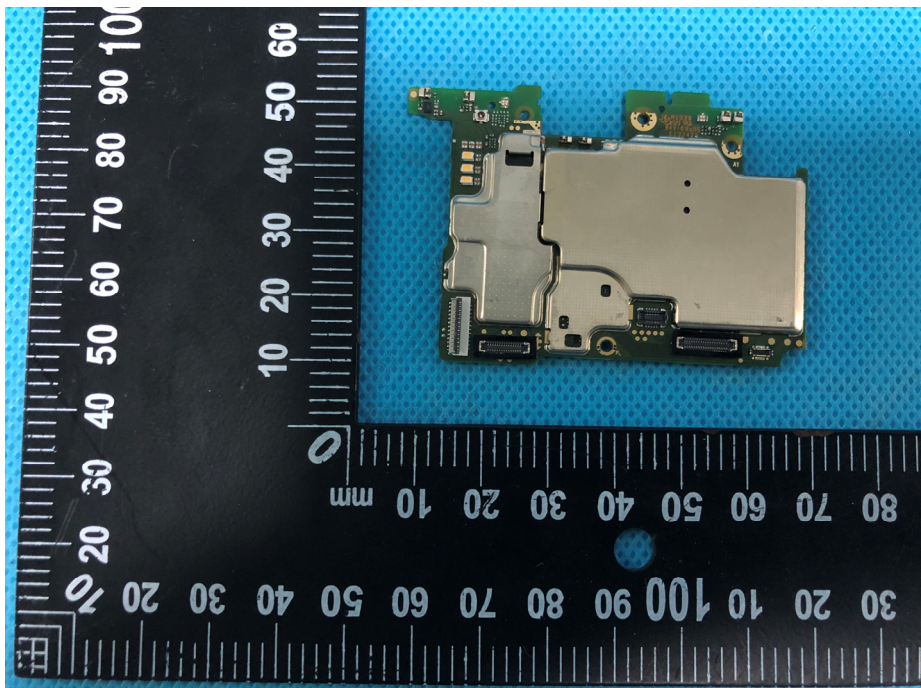

Appendix-X655C-Photos

EUT – Internal View Model X655C FCC ID: 2AIZN-X655C

GSM/WCDMA/LTE ANT.

BT/WIFI/BLE ANT.

Appendix-X655C-Photos

Appendix-X655C-Photos