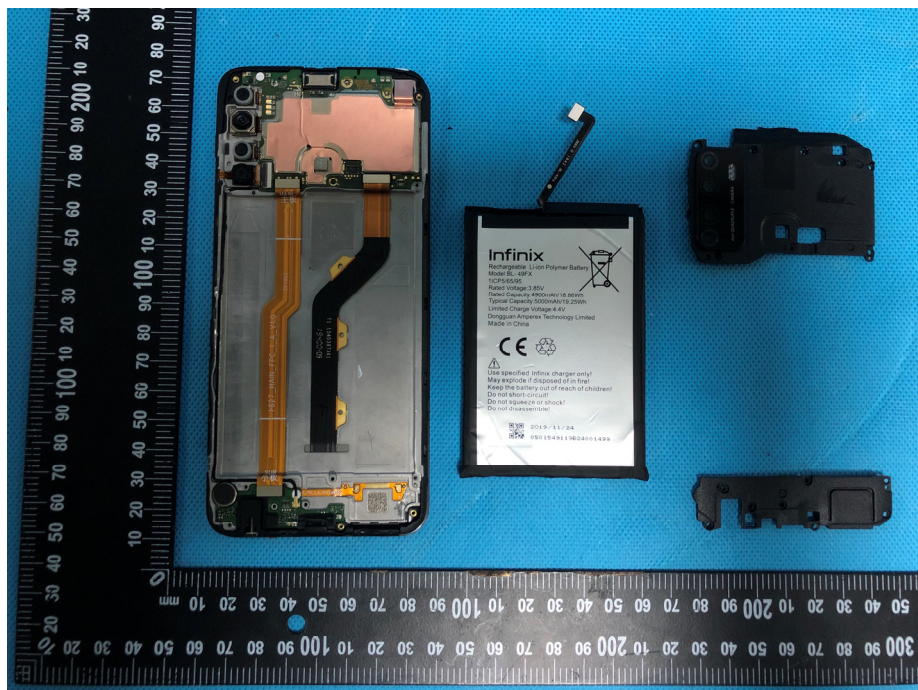

Appendix-X655C-Photos

EUT – Internal View Model X655C FCC ID: 2AIZN-X655C

GSM/WCDMA/LTE ANT.

BT/WIFI/BLE ANT.

Appendix-X655C-Photos

Appendix-X655C-Photos