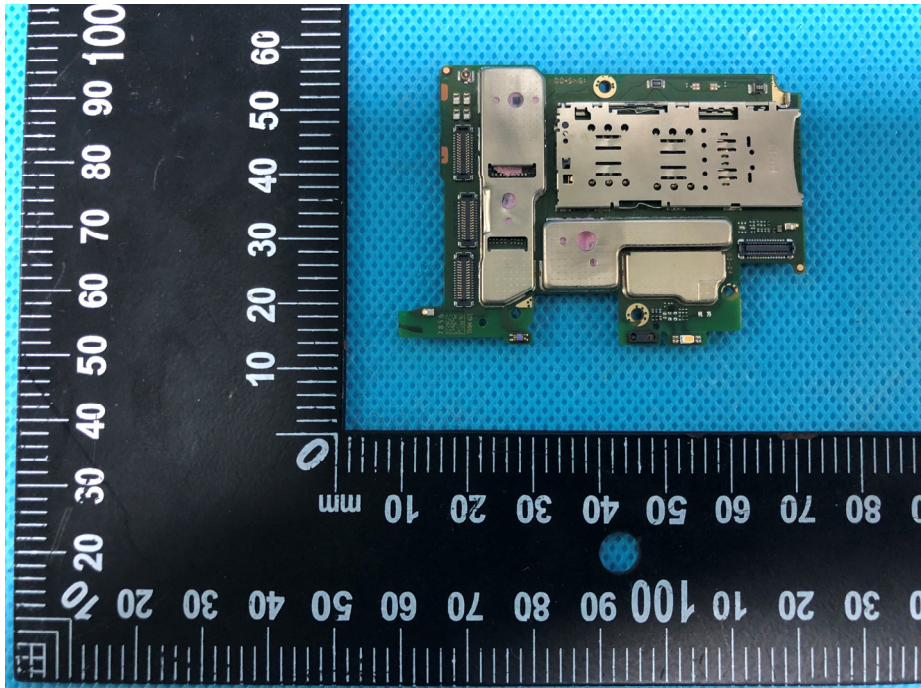

Appendix-X655C-Photos

EUT – Internal View Model X655C FCC ID: 2AIZN-X655C

GSM/WCDMA/LTE ANT.

BT/WIFI/BLE ANT.

Appendix-X655C-Photos

Appendix-X655C-Photos