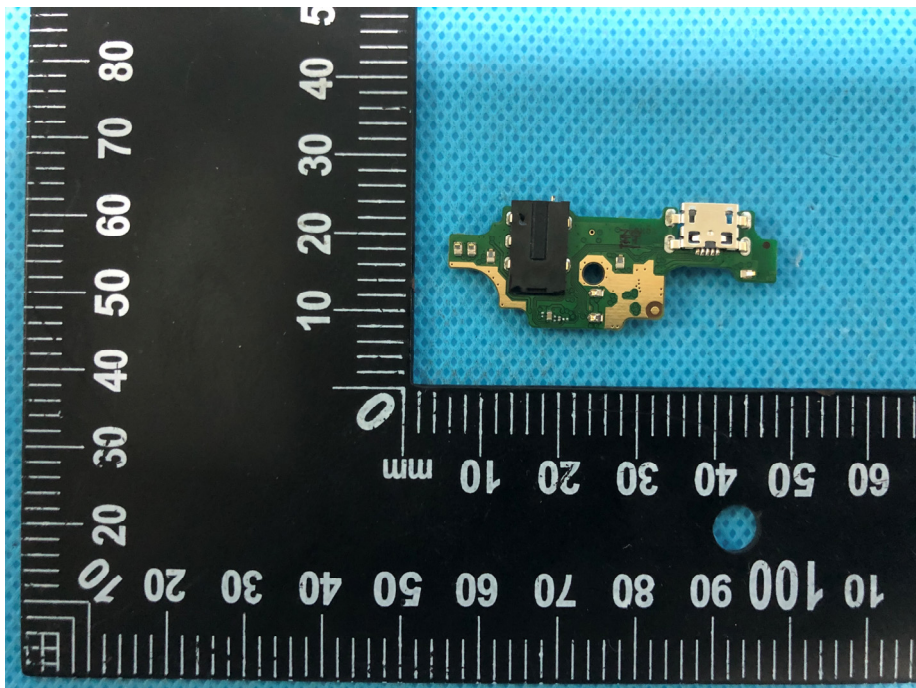

Appendix-X655C-Photos

EUT – Internal View Model X655C FCC ID: 2AIZN-X655C

GSM/WCDMA/LTE ANT.

BT/WIFI/BLE ANT.

Appendix-X655C-Photos

Appendix-X655C-Photos