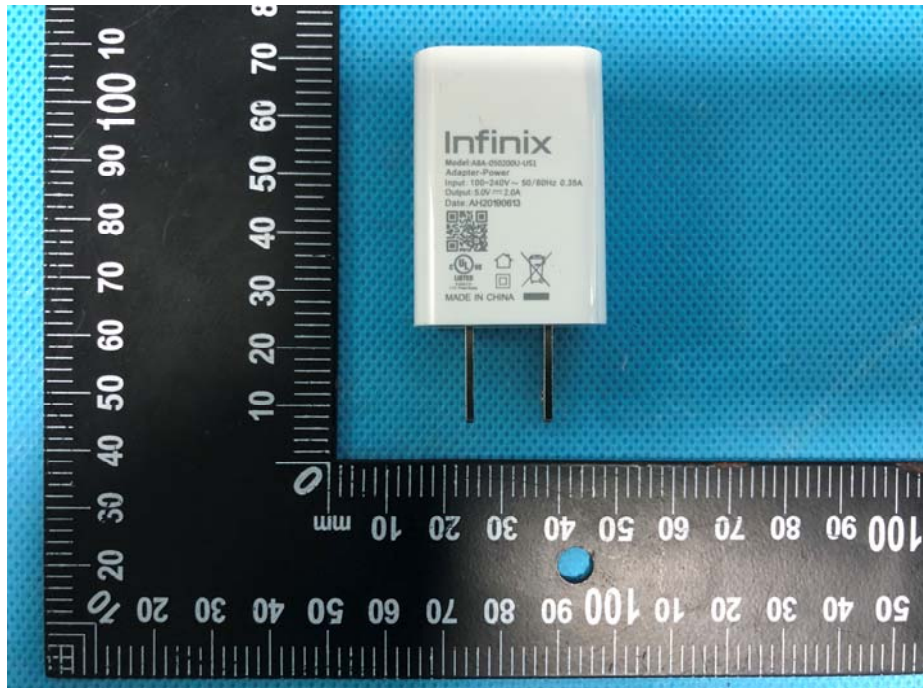

EUT – External View Model X655C FCC ID: 2AIZN-X655C

Appendix-X655C-Photos

Appendix-X655C-Photos

Appendix-X655C-Photos

Appendix-X655C-Photos