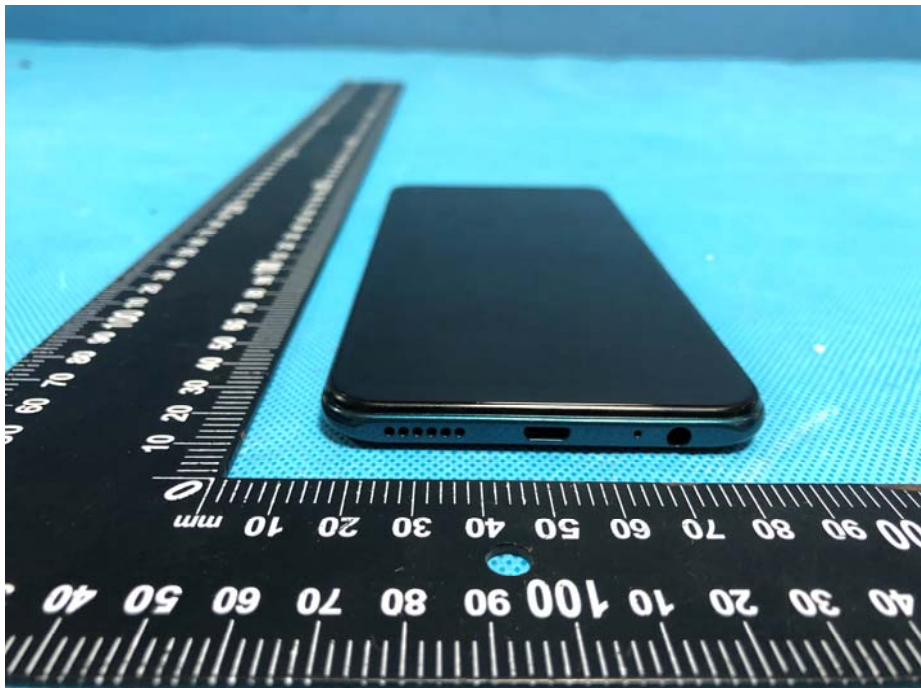

EUT – External View Model X655C FCC ID: 2AIZN-X655C

Appendix-X655C-Photos

Appendix-X655C-Photos

Appendix-X655C-Photos

Appendix-X655C-Photos