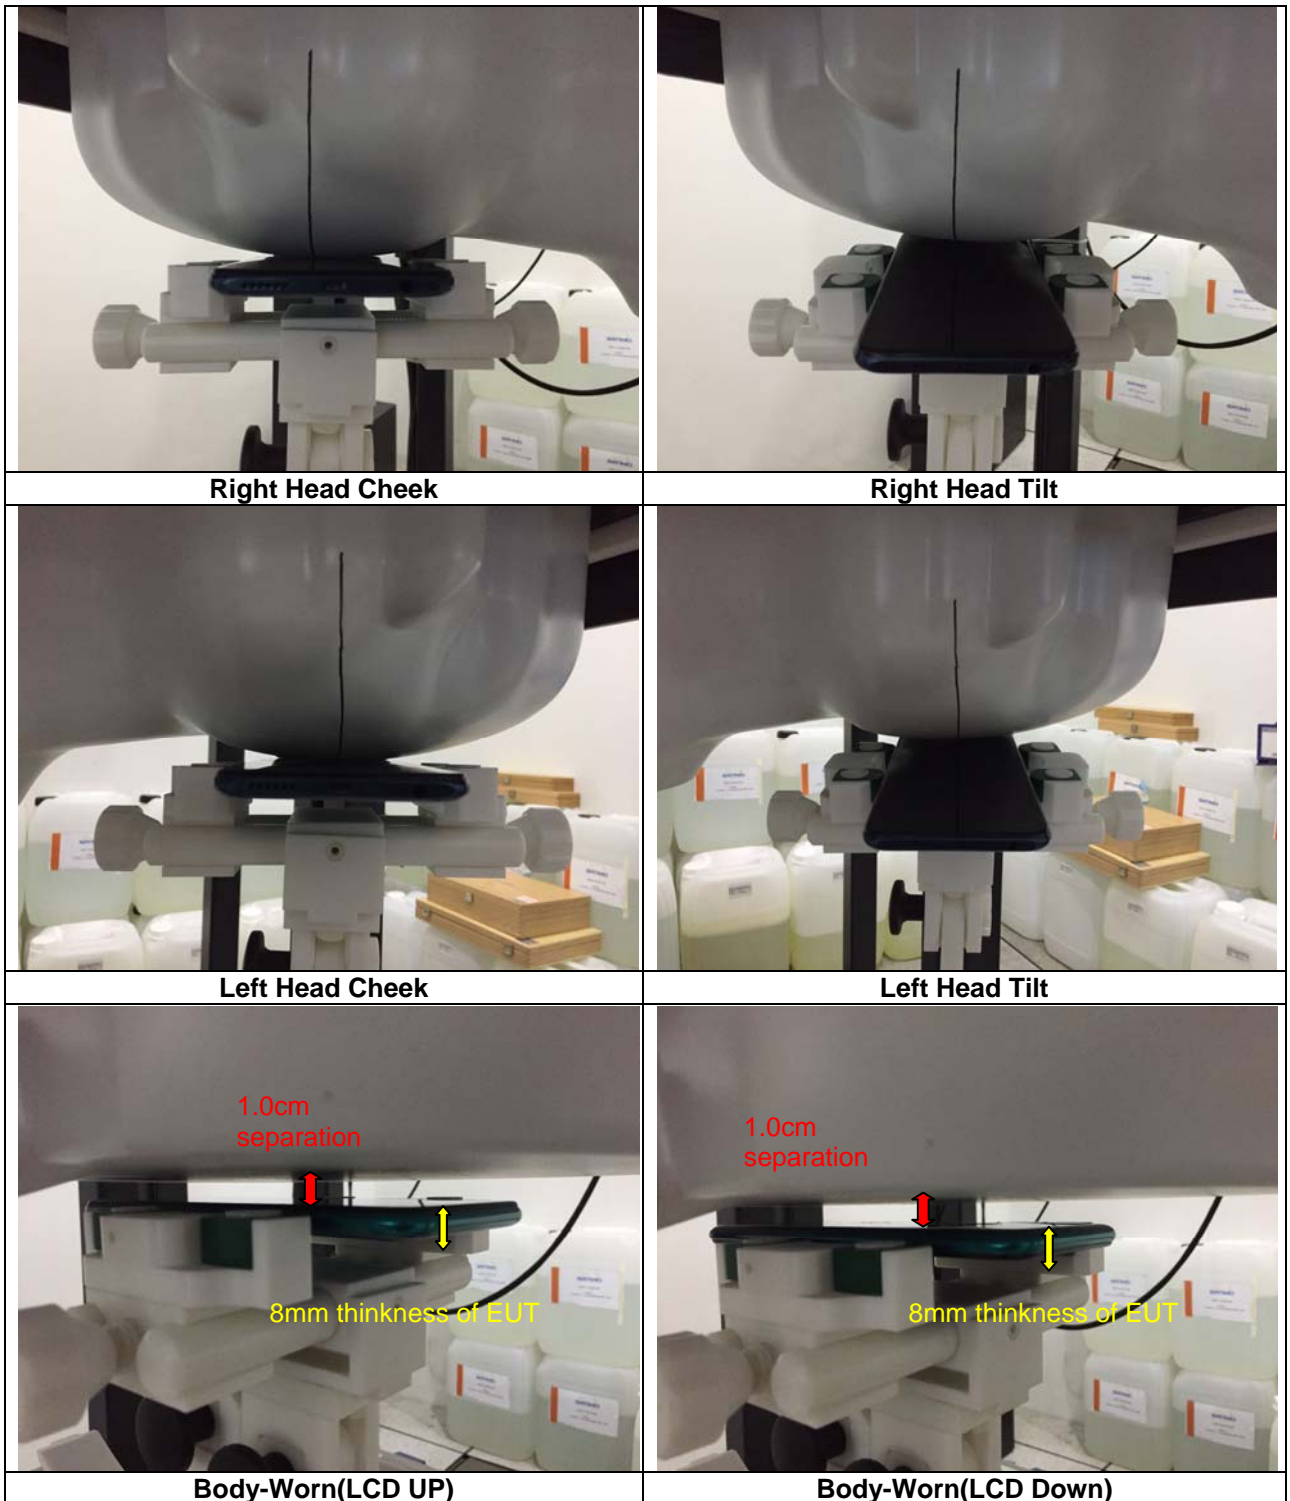

19 Setup Photos Model: X655C

Hotspot(LCD UP)

Hotspot (LCD Down)

Hotspot(Right Edge)

Hotspot(Left Edge)

Hotspot(Top Edge)

Test Setup Photos

Head Exposure Conditions

Cheek

Tilt

Cheek

Tilt

Body mode Exposure Conditions

Body Front

Body Back

Body Left

Body Top