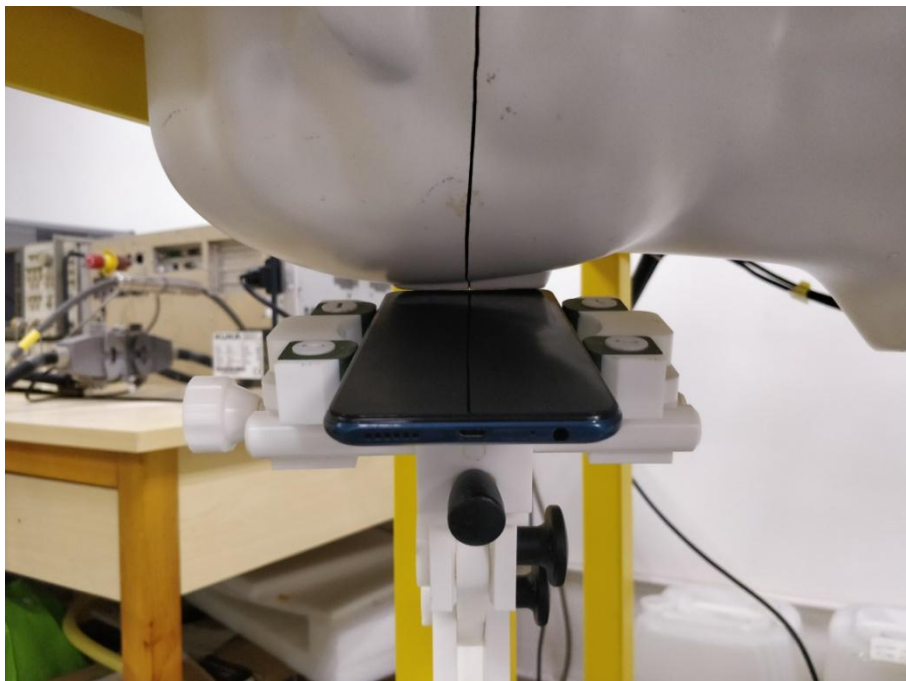

19 Setup Photos Model: X655C

Hotspot(LCD UP)

Hotspot (LCD Down)

Hotspot(Right Edge)

Hotspot(Left Edge)

Hotspot(Top Edge)

Test Setup Photos

Head Exposure Conditions

Cheek

Tilt

Cheek

Tilt

Body mode Exposure Conditions

Body Front

Body Back

Body Left

Body Top