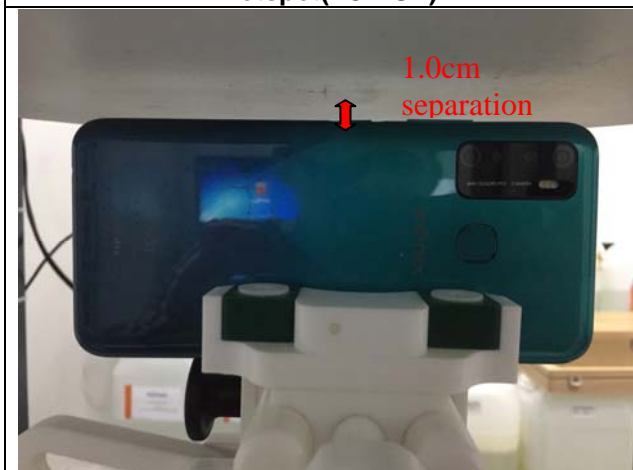

19 Setup Photos Model: X655C

Hotspot(LCD UP)

Hotspot (LCD Down)

Hotspot(Right Edge)

Hotspot(Left Edge)

Hotspot(Top Edge)

Test Setup Photos

Head Exposure Conditions

Cheek

Tilt

Cheek

Tilt

Body mode Exposure Conditions

Body Front

Body Back

Body Left