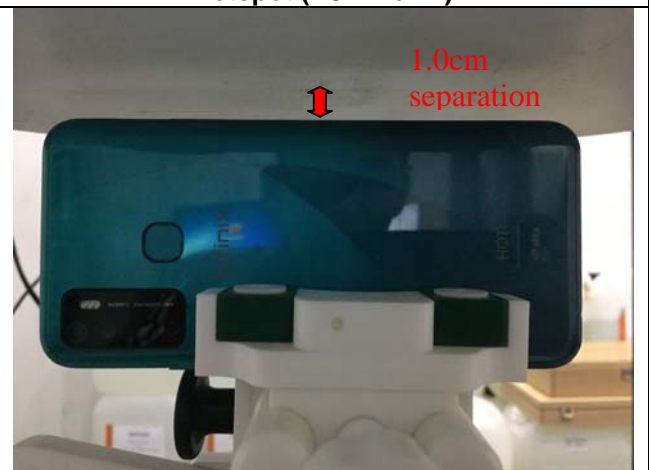

19 Setup Photos Model: X655C

Hotspot(LCD UP)

Hotspot (LCD Down)

Hotspot(Right Edge)

Hotspot(Left Edge)

Hotspot(Top Edge)

Test Setup Photos

Head Exposure Conditions

Cheek

Tilt

Cheek

Tilt

Body mode Exposure Conditions

Body Front

Body Back

Body Left

Body Top