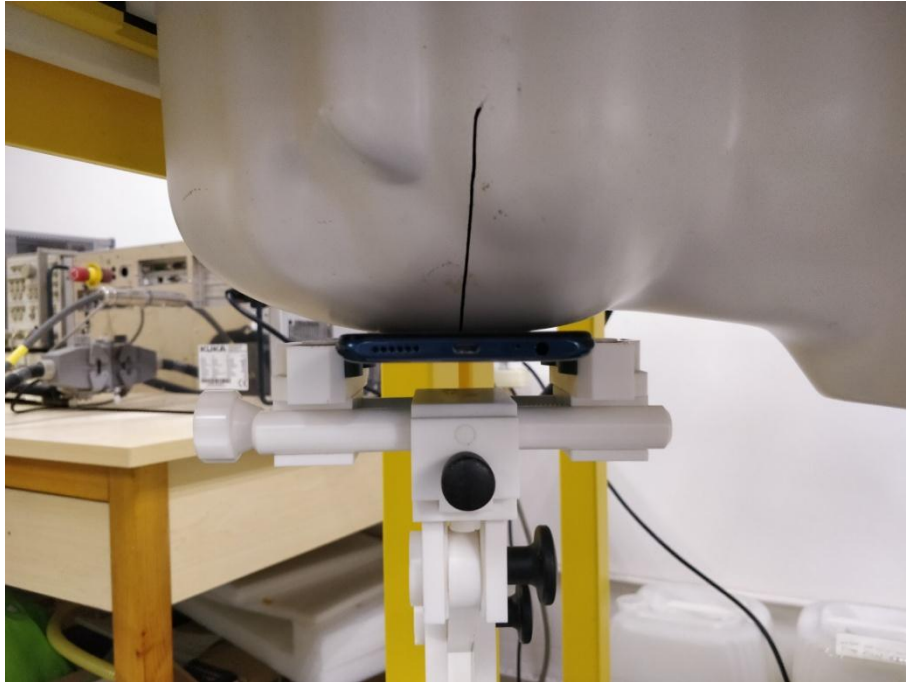

19 Setup Photos Model: X655C

Hotspot(LCD UP)

Hotspot (LCD Down)

Hotspot(Right Edge)

Hotspot(Left Edge)

Hotspot(Top Edge)

Test Setup Photos

Head Exposure Conditions

Cheek

Tilt

Cheek

Tilt

Body mode Exposure Conditions

Body Front

Body Back

Body Left

Body Top