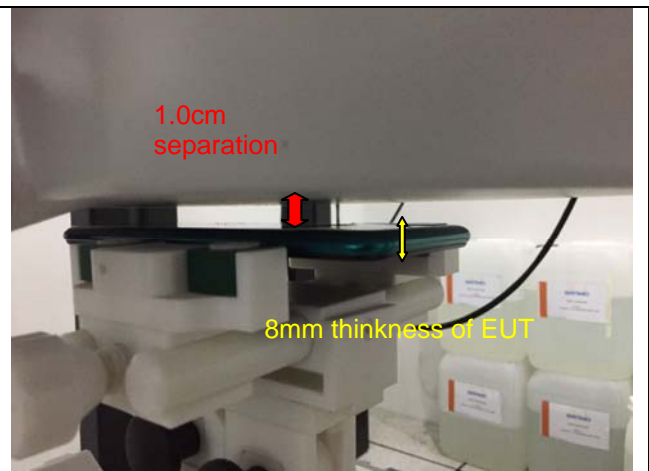

19 Setup Photos Model: X655C

Hotspot(LCD UP)

Hotspot (LCD Down)

Hotspot(Right Edge)

Hotspot(Left Edge)

Hotspot(Top Edge)

Test Setup Photos

Head Exposure Conditions

Cheek

Tilt

Cheek

Tilt

Body mode Exposure Conditions

Body Front

Body Back

Body Left

Body Top