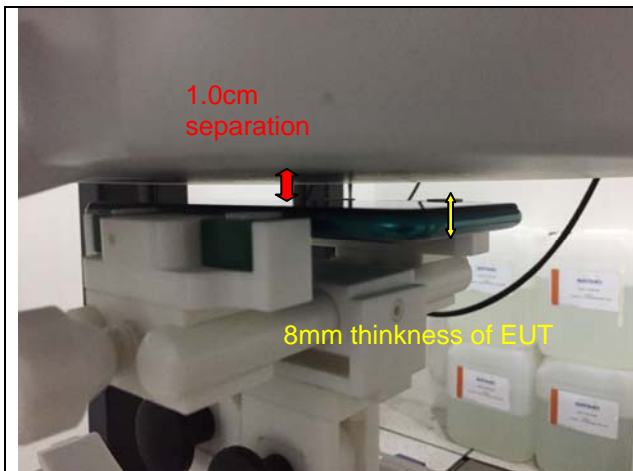

19 Setup Photos Model: X655C

Hotspot(LCD UP)

Hotspot (LCD Down)

Hotspot(Right Edge)

Hotspot(Left Edge)

Hotspot(Top Edge)

Test Setup Photos

Head Exposure Conditions

Cheek

Tilt

Cheek

Tilt

Body mode Exposure Conditions

Body Front

Body Back

Body Left

Body Top