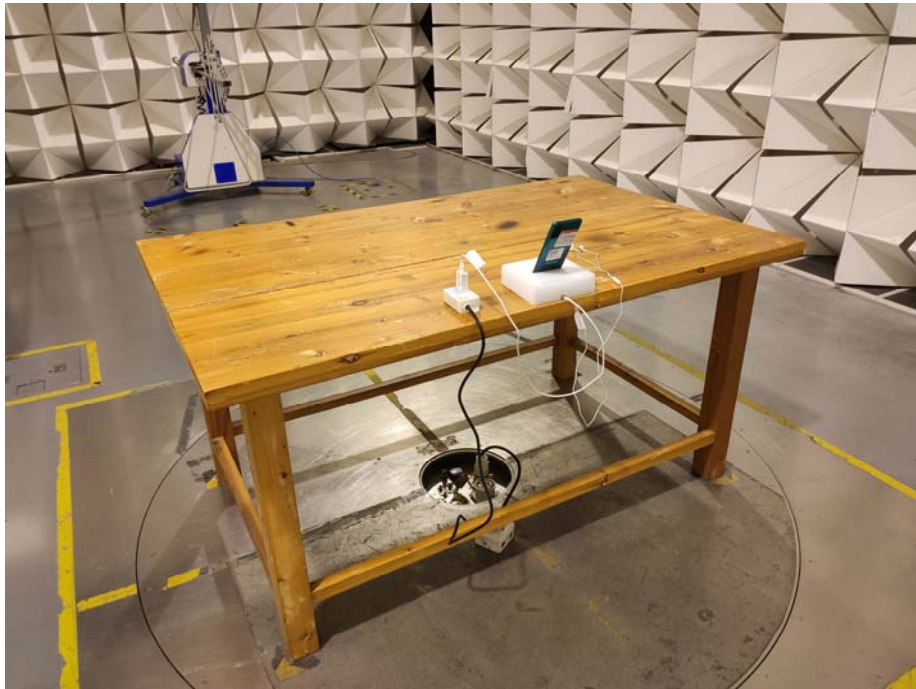

Photographs –Constructional Details

WiFi/BT/BLE Setup photo Model X655C FCC ID: 2AIZN-X655C

Photograph – Conducted Emission Test Setup

Test Site 1#

Photograph - Spurious Emissions Radiated Test Setup

Below 30MHz Test Site 2#

Appendix-X655C-Photos

For 30MHz-1000MHz Test Site 2#

For Above 1GHz Test Site 1#