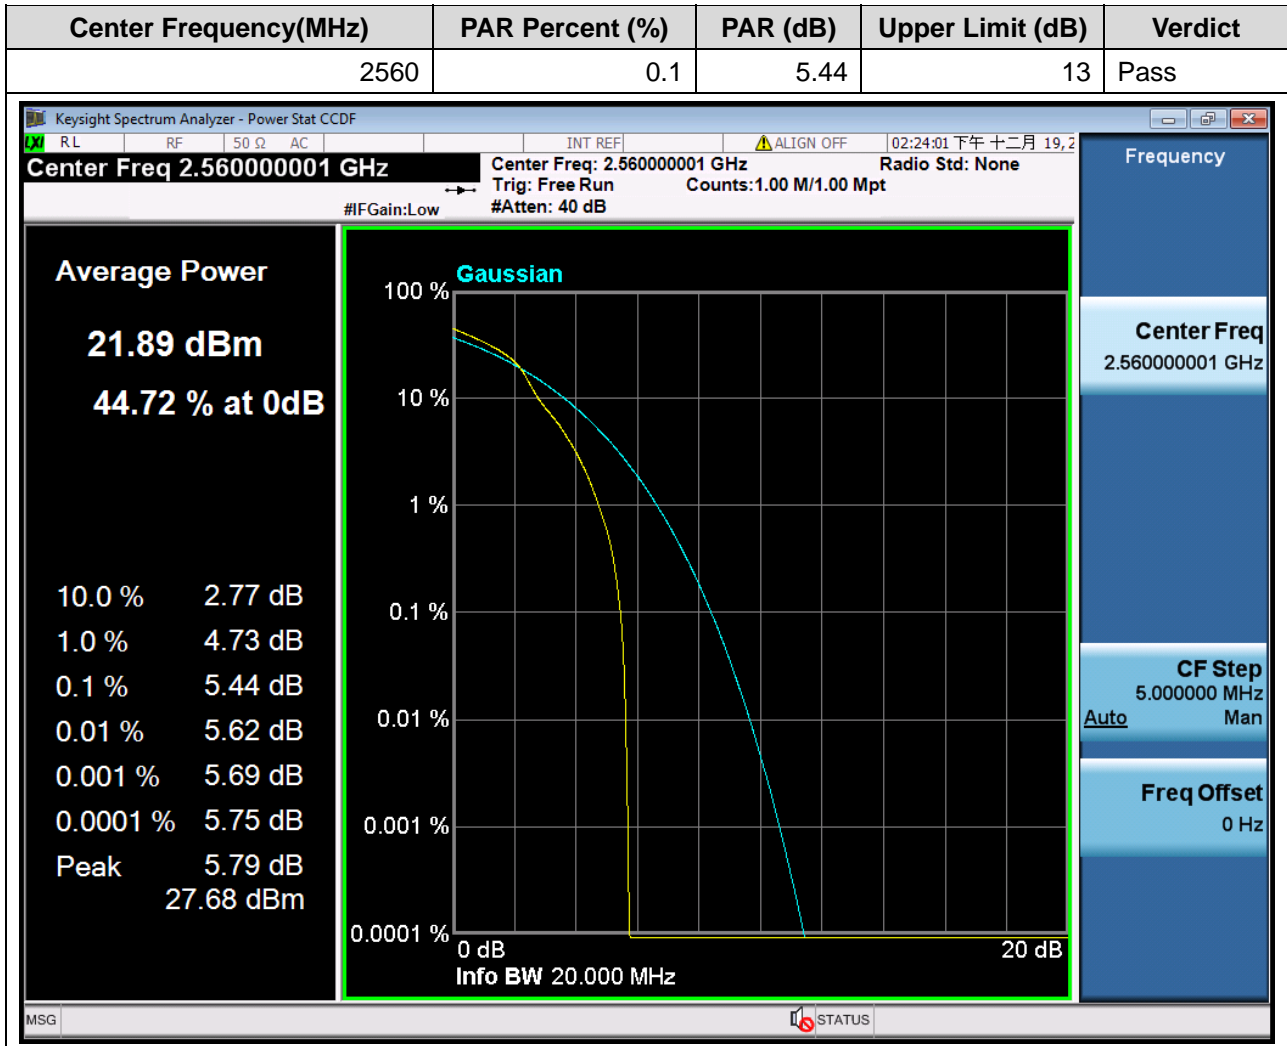

1.166. LTE Peak to Average Ratio(NTNV)(Subtest:166, Channel:21350, Bandwidth:20, Modulation:Q16, RB Number: 1, RB Position:LOW)

1.167. LTE Peak to Average Ratio(NTNV)(Subtest:167, Channel:21350, Bandwidth:20, Modulation:Q16, RB Number: 1, RB Position:MID)

1.168. LTE Peak to Average Ratio(NTNV)(Subtest:168, Channel:21350, Bandwidth:20, Modulation:Q16, RB Number: 1, RB Position:HIGH)

END