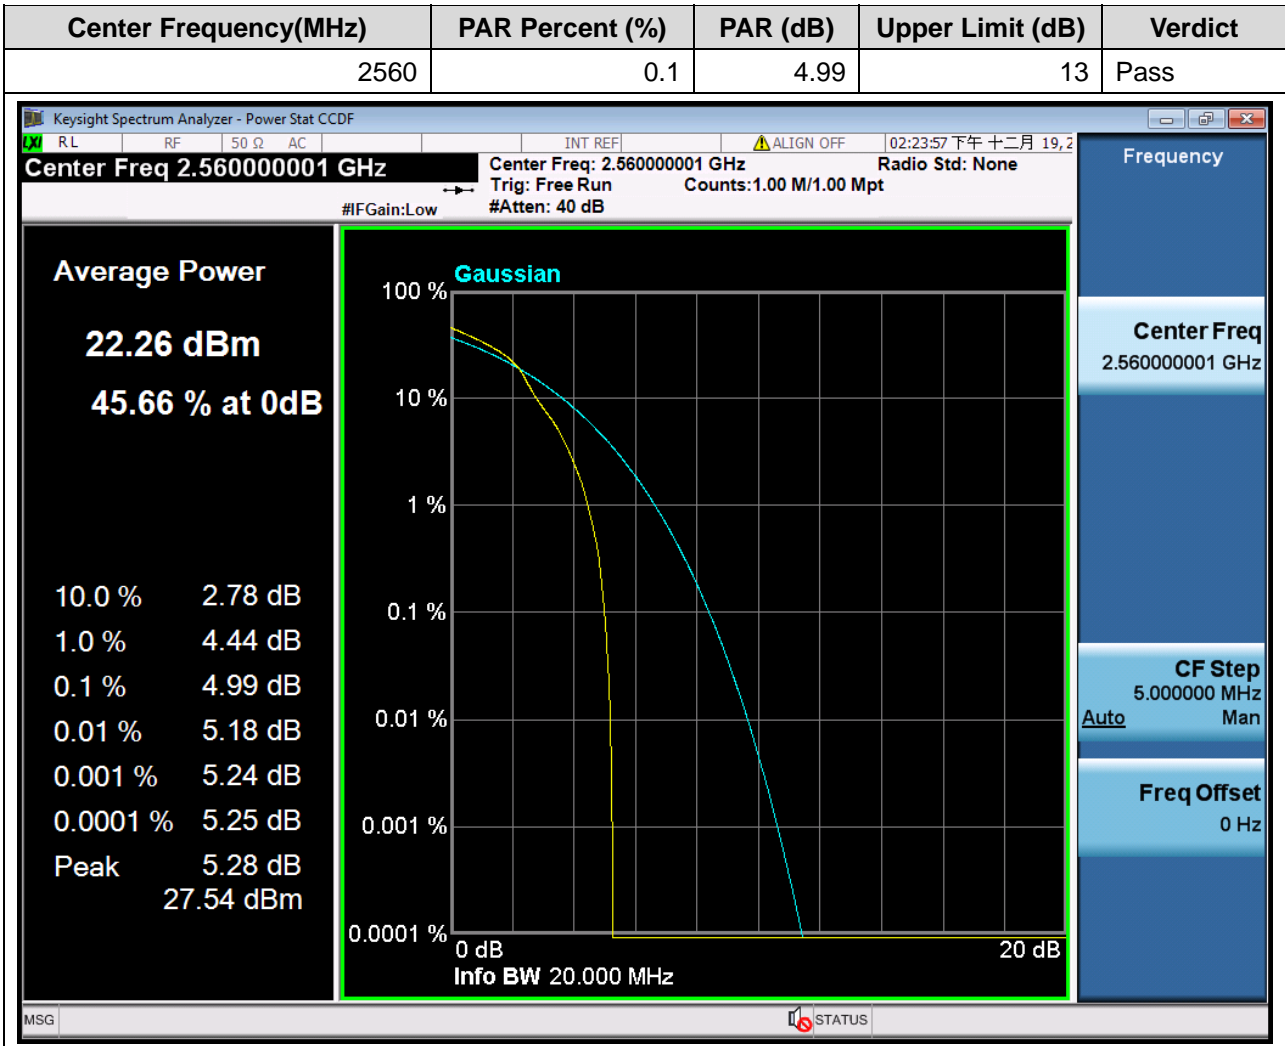

1.166. LTE Peak to Average Ratio(NTNV)(Subtest:166, Channel:21350, Bandwidth:20, Modulation:Q16, RB Number: 1, RB Position:LOW)

1.167. LTE Peak to Average Ratio(NTNV)(Subtest:167, Channel:21350, Bandwidth:20, Modulation:Q16, RB Number: 1, RB Position:MID)

1.168. LTE Peak to Average Ratio(NTNV)(Subtest:168, Channel:21350, Bandwidth:20, Modulation:Q16, RB Number: 1, RB Position:HIGH)

END