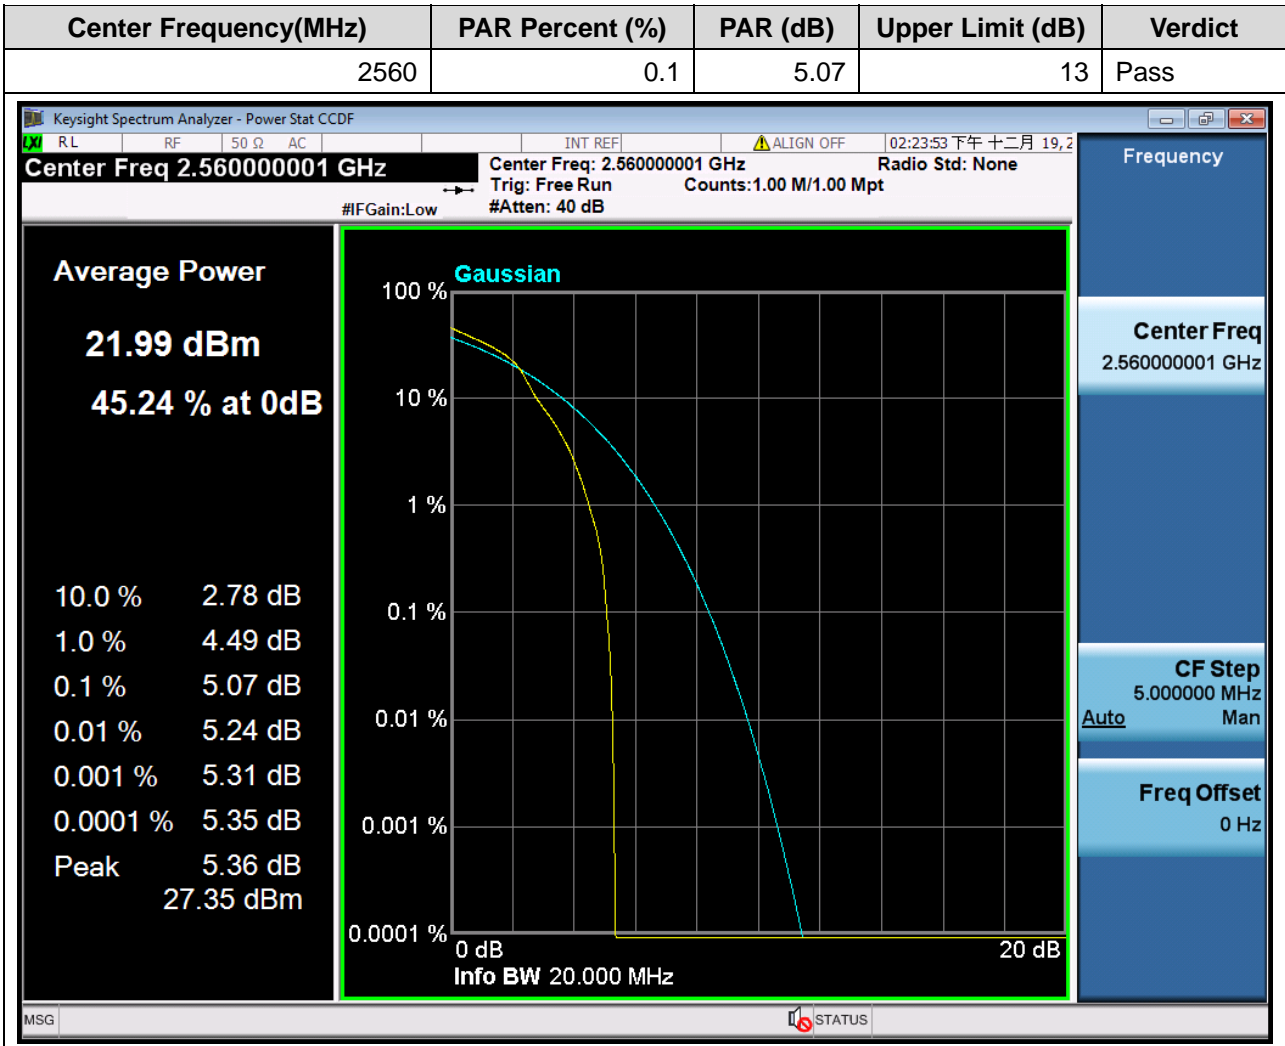

1.166. LTE Peak to Average Ratio(NTNV)(Subtest:166, Channel:21350, Bandwidth:20, Modulation:Q16, RB Number: 1, RB Position:LOW)

1.167. LTE Peak to Average Ratio(NTNV)(Subtest:167, Channel:21350, Bandwidth:20, Modulation:Q16, RB Number: 1, RB Position:MID)

1.168. LTE Peak to Average Ratio(NTNV)(Subtest:168, Channel:21350, Bandwidth:20, Modulation:Q16, RB Number: 1, RB Position:HIGH)

END