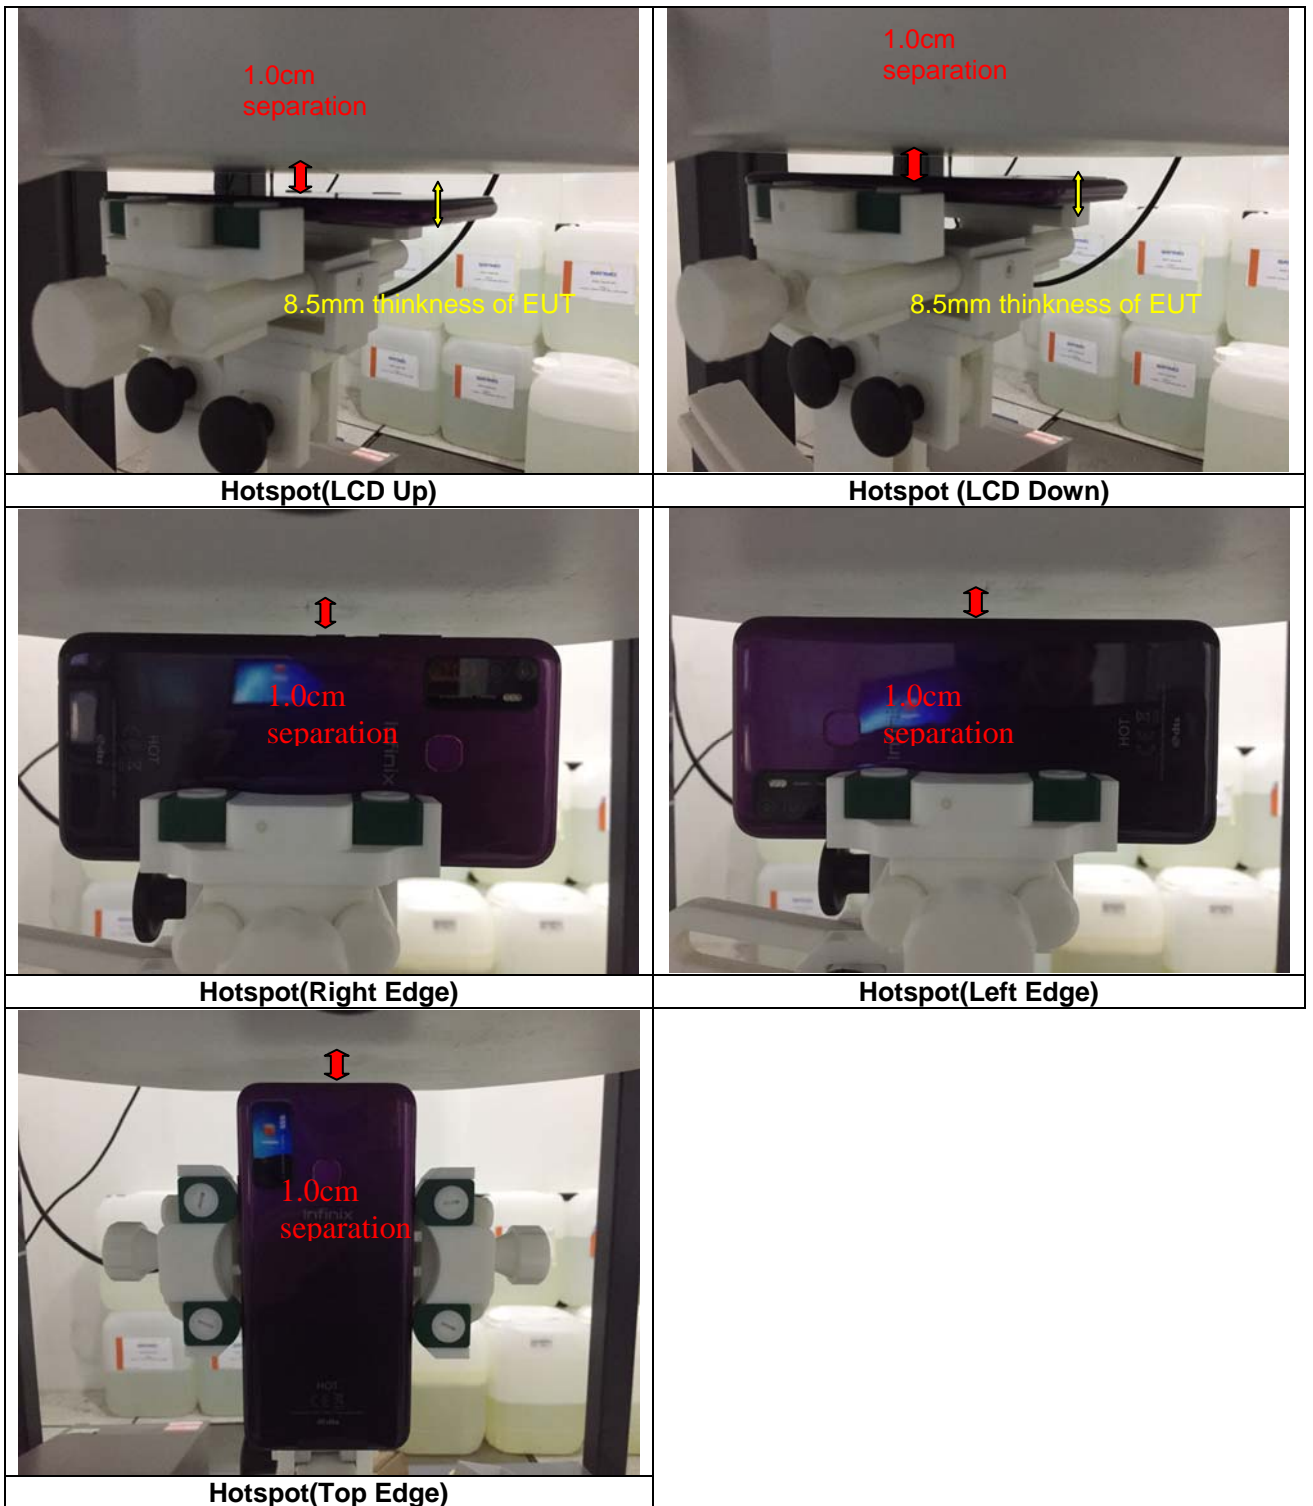

### 18 Setup Photos Model: X655

## Test Setup Photos

---

### Head Exposure Conditions

**Cheek**

**Tilt**

**Check**

**Tilt**

### Body Front