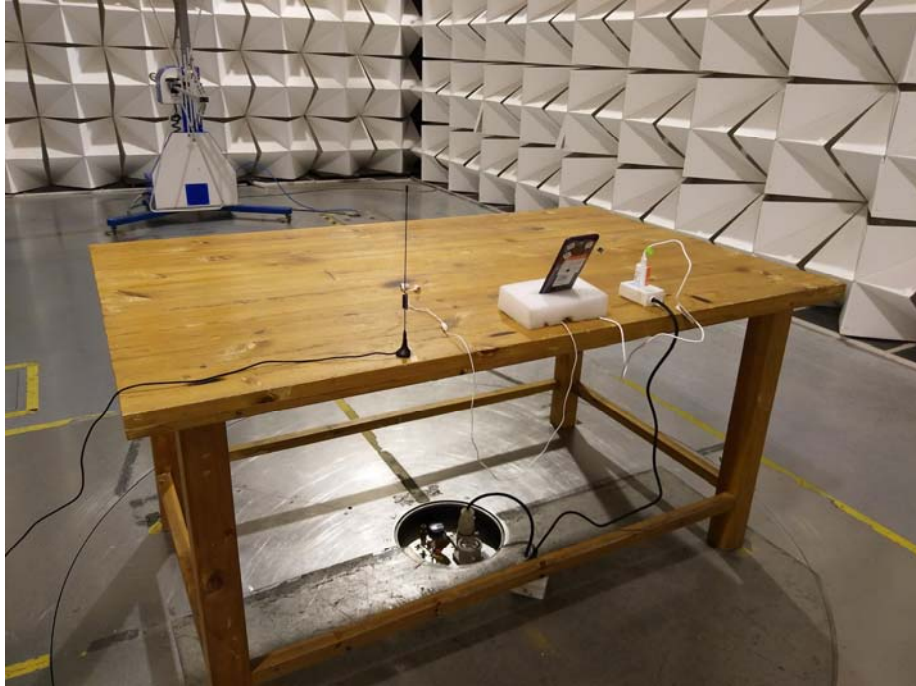

Appendix-X655-Photos

2G/3G/4G Setup photo Model X655 FCC ID: 2AIZN-X655

Photograph - Spurious Emissions Radiated Test Setup

For 30MHz-1000MHz Test Site 2#

For Above 1GHz Test Site 1#