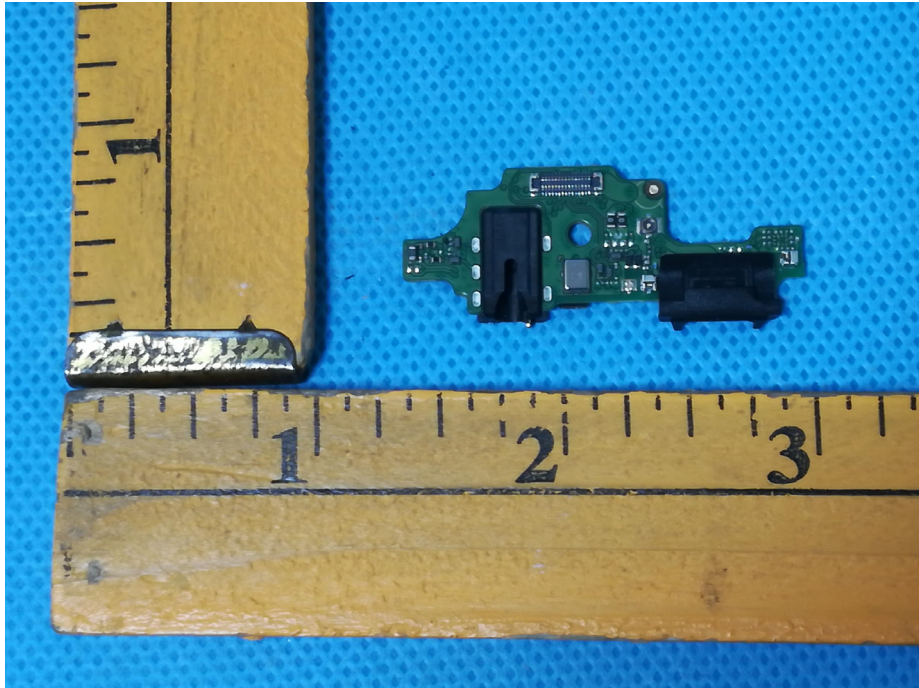

### EUT – Internal View Model X655 FCC ID: 2AIZN-X655

BT/WIFI/GPS ANT.

GSM/WCDMA/LTE ANT.

Appendix-X655-Photos

---

Appendix-X655-Photos

Appendix-X655-Photos

---

## Appendix-X655-Photos

====End=====