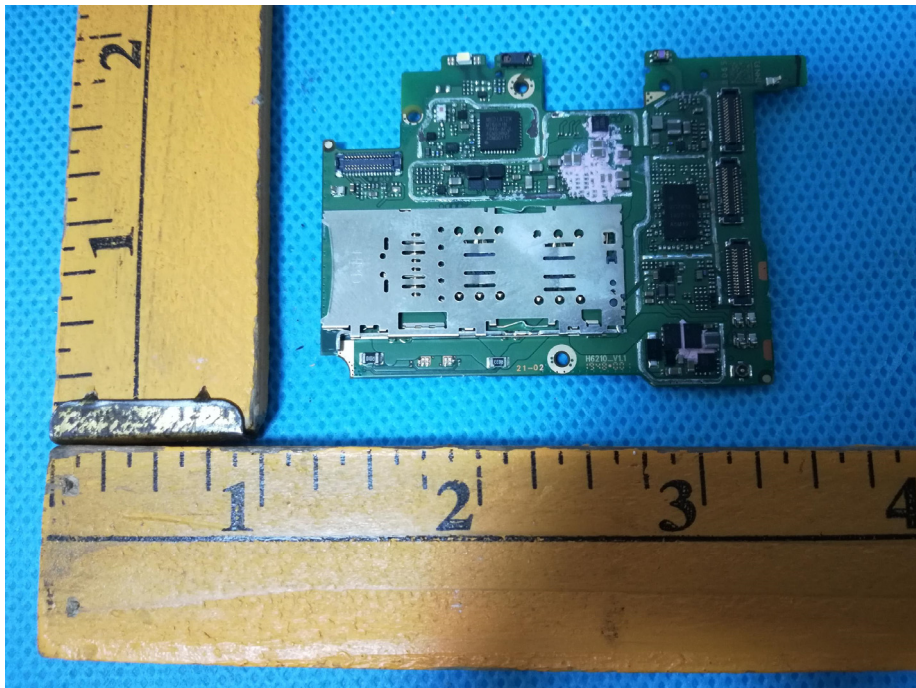

### EUT – Internal View Model X655 FCC ID: 2AIZN-X655

BT/WIFI/GPS ANT.

GSM/WCDMA/LTE ANT.

Appendix-X655-Photos

---

Appendix-X655-Photos

Appendix-X655-Photos

---

## Appendix-X655-Photos

====End=====