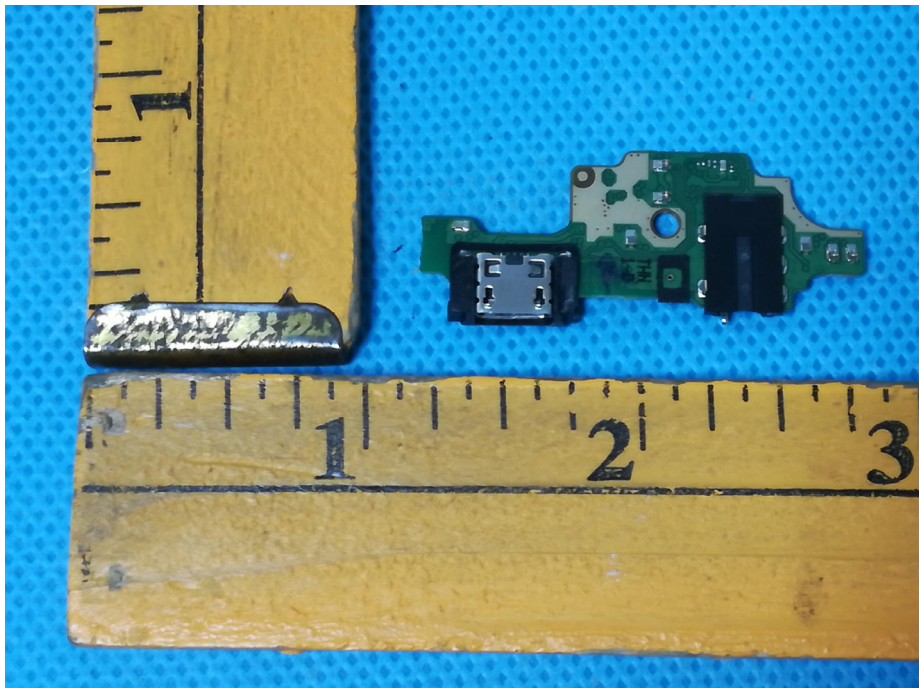

### EUT – Internal View Model X655 FCC ID: 2AIZN-X655

BT/WIFI/GPS ANT.

GSM/WCDMA/LTE ANT.

Appendix-X655-Photos

---

Appendix-X655-Photos

Appendix-X655-Photos

---

## Appendix-X655-Photos

====End=====