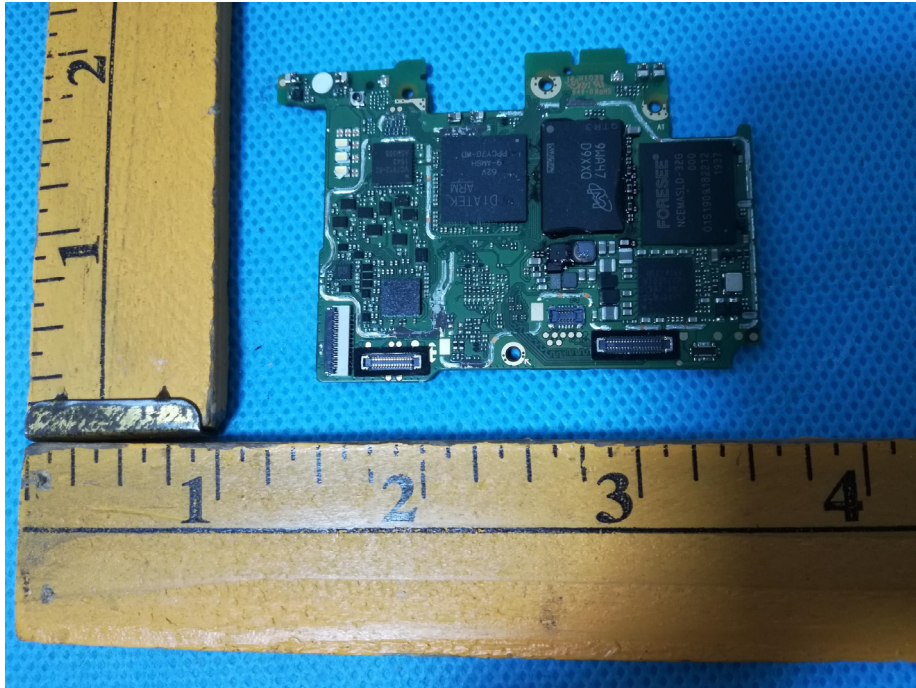

### EUT – Internal View Model X655 FCC ID: 2AIZN-X655

BT/WIFI/GPS ANT.

GSM/WCDMA/LTE ANT.

Appendix-X655-Photos

---

Appendix-X655-Photos

Appendix-X655-Photos

---

## Appendix-X655-Photos

====End=====