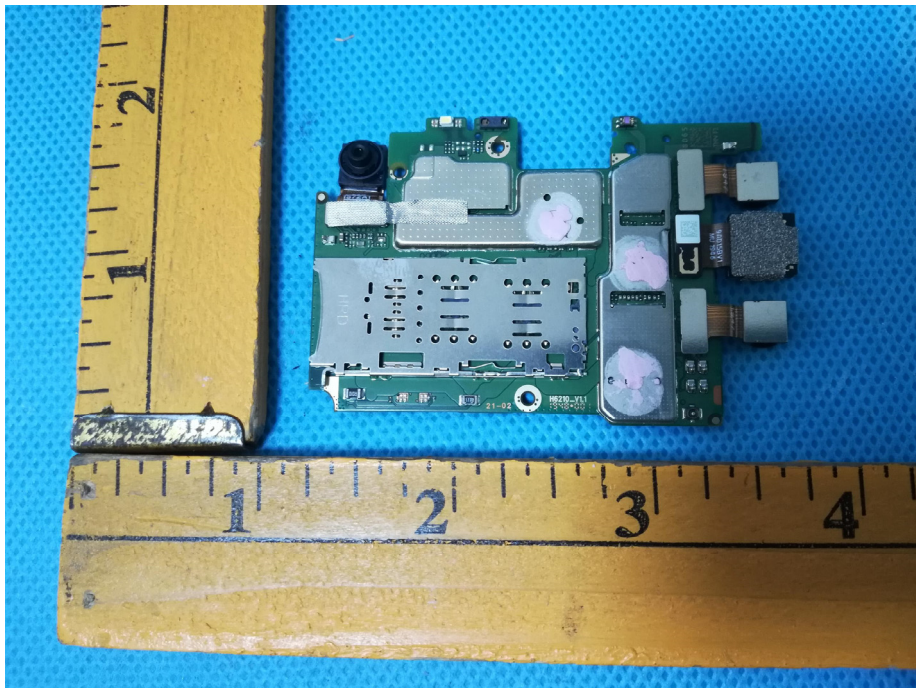

### EUT – Internal View Model X655 FCC ID: 2AIZN-X655

BT/WIFI/GPS ANT.

GSM/WCDMA/LTE ANT.

Appendix-X655-Photos

---

Appendix-X655-Photos

Appendix-X655-Photos

---

## Appendix-X655-Photos

====End=====