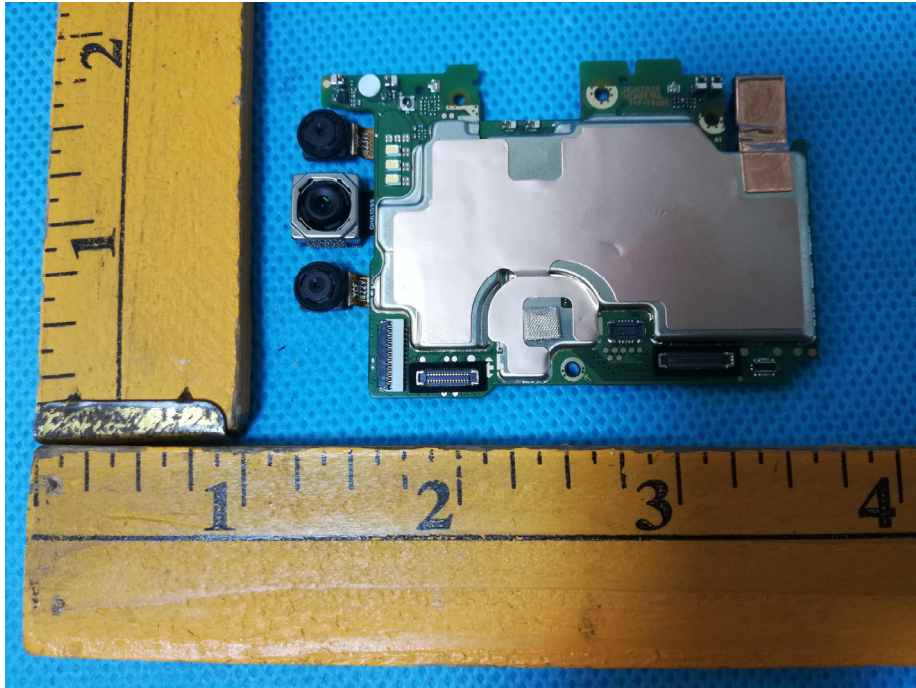

### EUT – Internal View Model X655 FCC ID: 2AIZN-X655

BT/WIFI/GPS ANT.

GSM/WCDMA/LTE ANT.

Appendix-X655-Photos

---

Appendix-X655-Photos

Appendix-X655-Photos

---

## Appendix-X655-Photos

====End=====