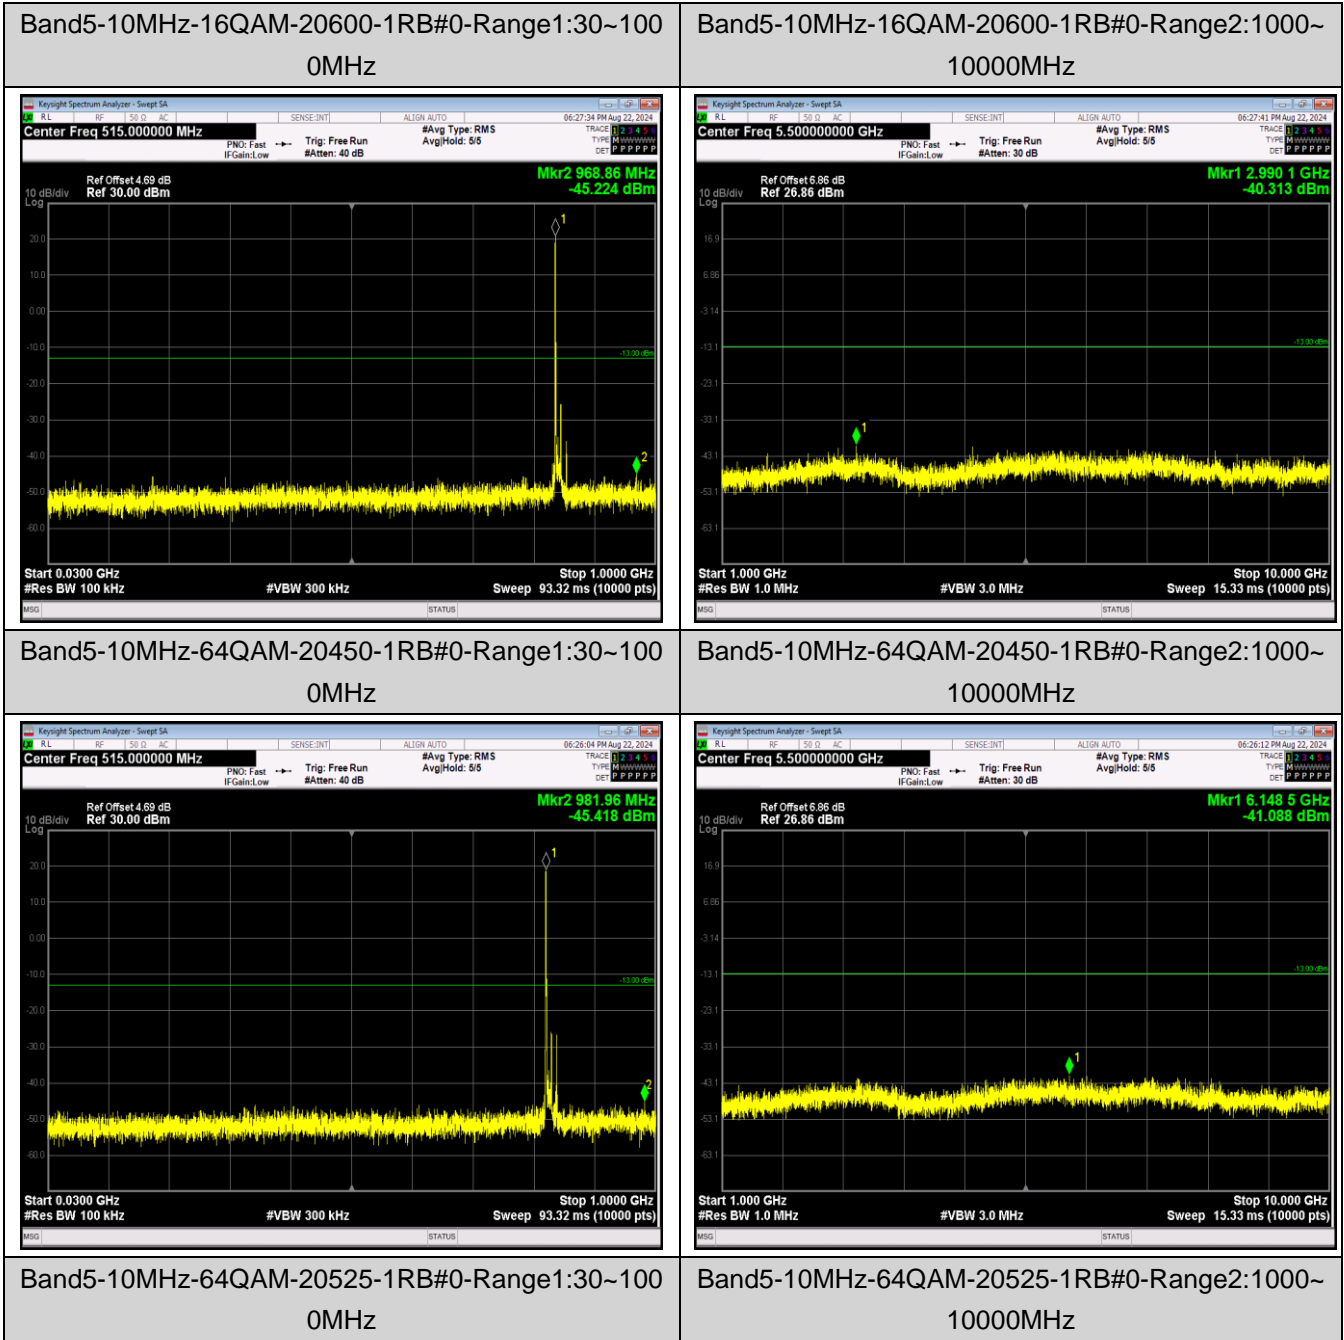

JianYan Testing Group Shenzhen Co., Ltd.
No.101, Building 8, Innovation Wisdom Port, No.155 Hongtian Road, Huangpu Community,
Xinqiao Street, Bao'an District, Shenzhen, Guangdong, People's Republic of China.
Tel: +86-755-23118282, Fax: +86-755-23116366

Project No.: JYTSZR2407075