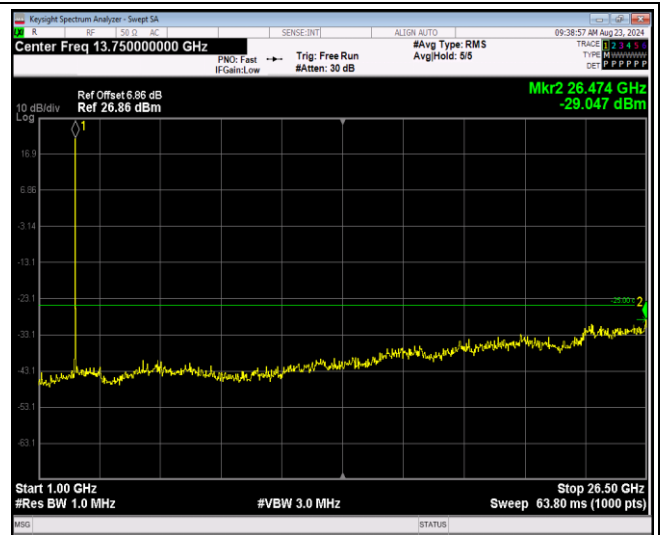

JianYan Testing Group Shenzhen Co., Ltd.
No.101, Building 8, Innovation Wisdom Port, No.155 Hongtian Road, Huangpu Community,
Xinqiao Street, Bao'an District, Shenzhen, Guangdong, People's Republic of China.
Tel: +86-755-23118282, Fax: +86-755-23116366

Project No.: JYTSZR2407075