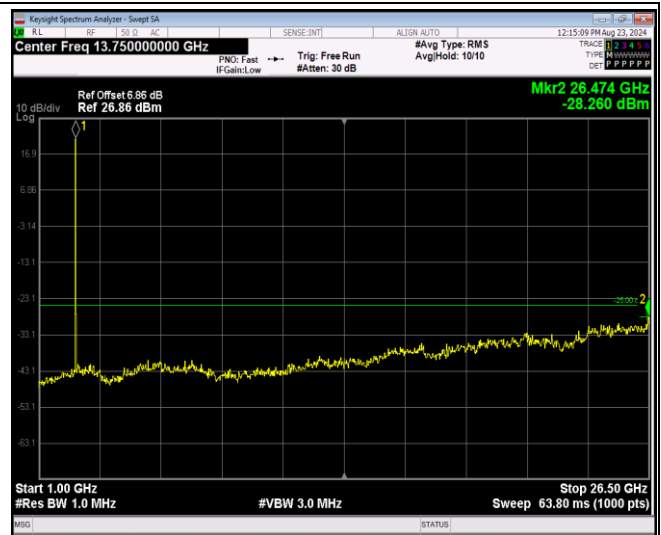

JianYan Testing Group Shenzhen Co., Ltd.
No.101, Building 8, Innovation Wisdom Port, No.155 Hongtian Road, Huangpu Community,
Xinqiao Street, Bao'an District, Shenzhen, Guangdong, People's Republic of China.
Tel: +86-755-23118282, Fax: +86-755-23116366

Project No.: JYTSZR2407075