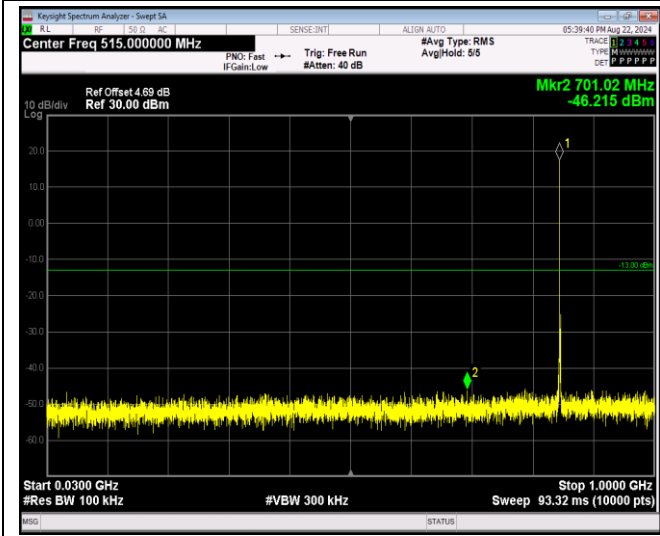

Band5-1.4MHz-64QAM-20525-1RB#0-Range1:30~1000MHz

Band5-1.4MHz-64QAM-20525-1RB#0-Range2:1000~10000MHz

Band5-1.4MHz-64QAM-20643-1RB#0-Range1:30~1000MHz

Band5-1.4MHz-64QAM-20643-1RB#0-Range2:1000~10000MHz

JianYan Testing Group Shenzhen Co., Ltd.  
 No.101, Building 8, Innovation Wisdom Port, No.155 Hongtian Road, Huangpu Community,  
 Xinqiao Street, Bao'an District, Shenzhen, Guangdong, People's Republic of China.  
 Tel: +86-755-23118282, Fax: +86-755-23116366