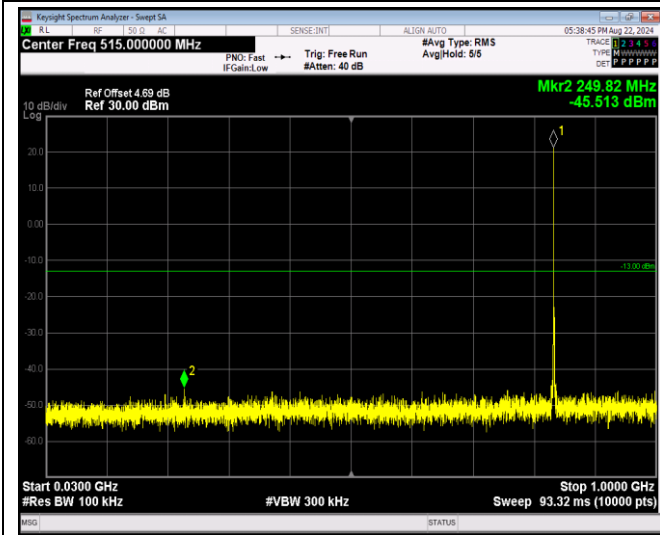

Band5-1.4MHz-64QAM-20525-1RB#0-Range1:30~1000MHz

Band5-1.4MHz-64QAM-20525-1RB#0-Range2:1000~10000MHz

Band5-1.4MHz-64QAM-20643-1RB#0-Range1:30~1000MHz

Band5-1.4MHz-64QAM-20643-1RB#0-Range2:1000~10000MHz

JianYan Testing Group Shenzhen Co., Ltd.  
 No.101, Building 8, Innovation Wisdom Port, No.155 Hongtian Road, Huangpu Community,  
 Xinqiao Street, Bao'an District, Shenzhen, Guangdong, People's Republic of China.  
 Tel: +86-755-23118282, Fax: +86-755-23116366