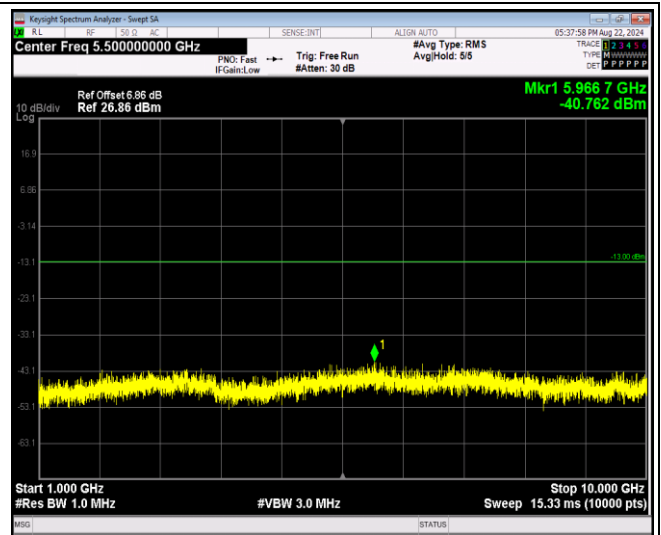

Band5-1.4MHz-64QAM-20525-1RB#0-Range1:30~1000MHz

Band5-1.4MHz-64QAM-20525-1RB#0-Range2:1000~10000MHz

Band5-1.4MHz-64QAM-20643-1RB#0-Range1:30~1000MHz

Band5-1.4MHz-64QAM-20643-1RB#0-Range2:1000~10000MHz

JianYan Testing Group Shenzhen Co., Ltd.  
 No.101, Building 8, Innovation Wisdom Port, No.155 Hongtian Road, Huangpu Community,  
 Xinqiao Street, Bao'an District, Shenzhen, Guangdong, People's Republic of China.  
 Tel: +86-755-23118282, Fax: +86-755-23116366