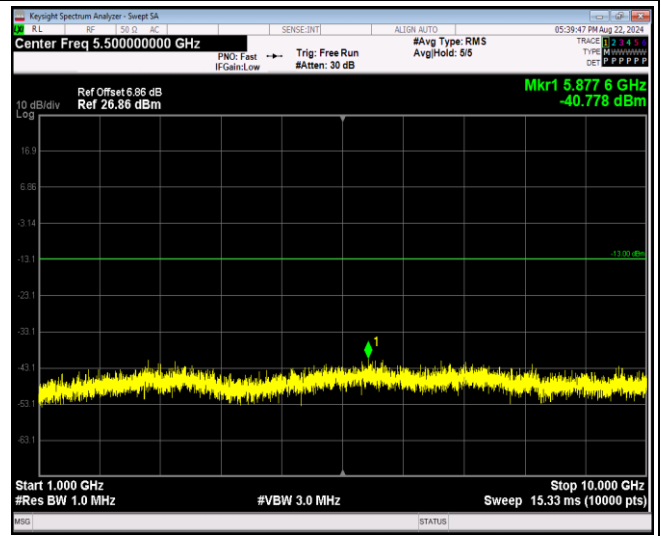

Band5-1.4MHz-64QAM-20525-1RB#0-Range1:30~1000MHz

Band5-1.4MHz-64QAM-20525-1RB#0-Range2:1000~10000MHz

Band5-1.4MHz-64QAM-20643-1RB#0-Range1:30~1000MHz

Band5-1.4MHz-64QAM-20643-1RB#0-Range2:1000~10000MHz

JianYan Testing Group Shenzhen Co., Ltd.  
 No.101, Building 8, Innovation Wisdom Port, No.155 Hongtian Road, Huangpu Community,  
 Xinqiao Street, Bao'an District, Shenzhen, Guangdong, People's Republic of China.  
 Tel: +86-755-23118282, Fax: +86-755-23116366