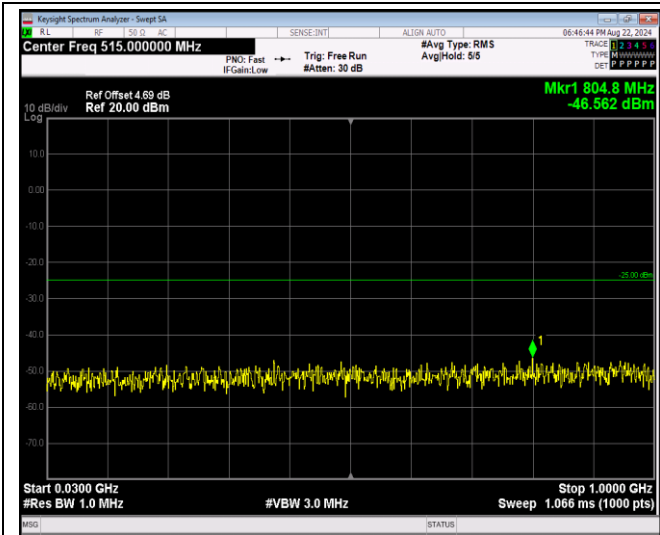

JianYan Testing Group Shenzhen Co., Ltd.
No.101, Building 8, Innovation Wisdom Port, No.155 Hongtian Road, Huangpu Community,
Xinqiao Street, Bao'an District, Shenzhen, Guangdong, People's Republic of China.
Tel: +86-755-23118282, Fax: +86-755-23116366

Project No.: JYTSZR2407075