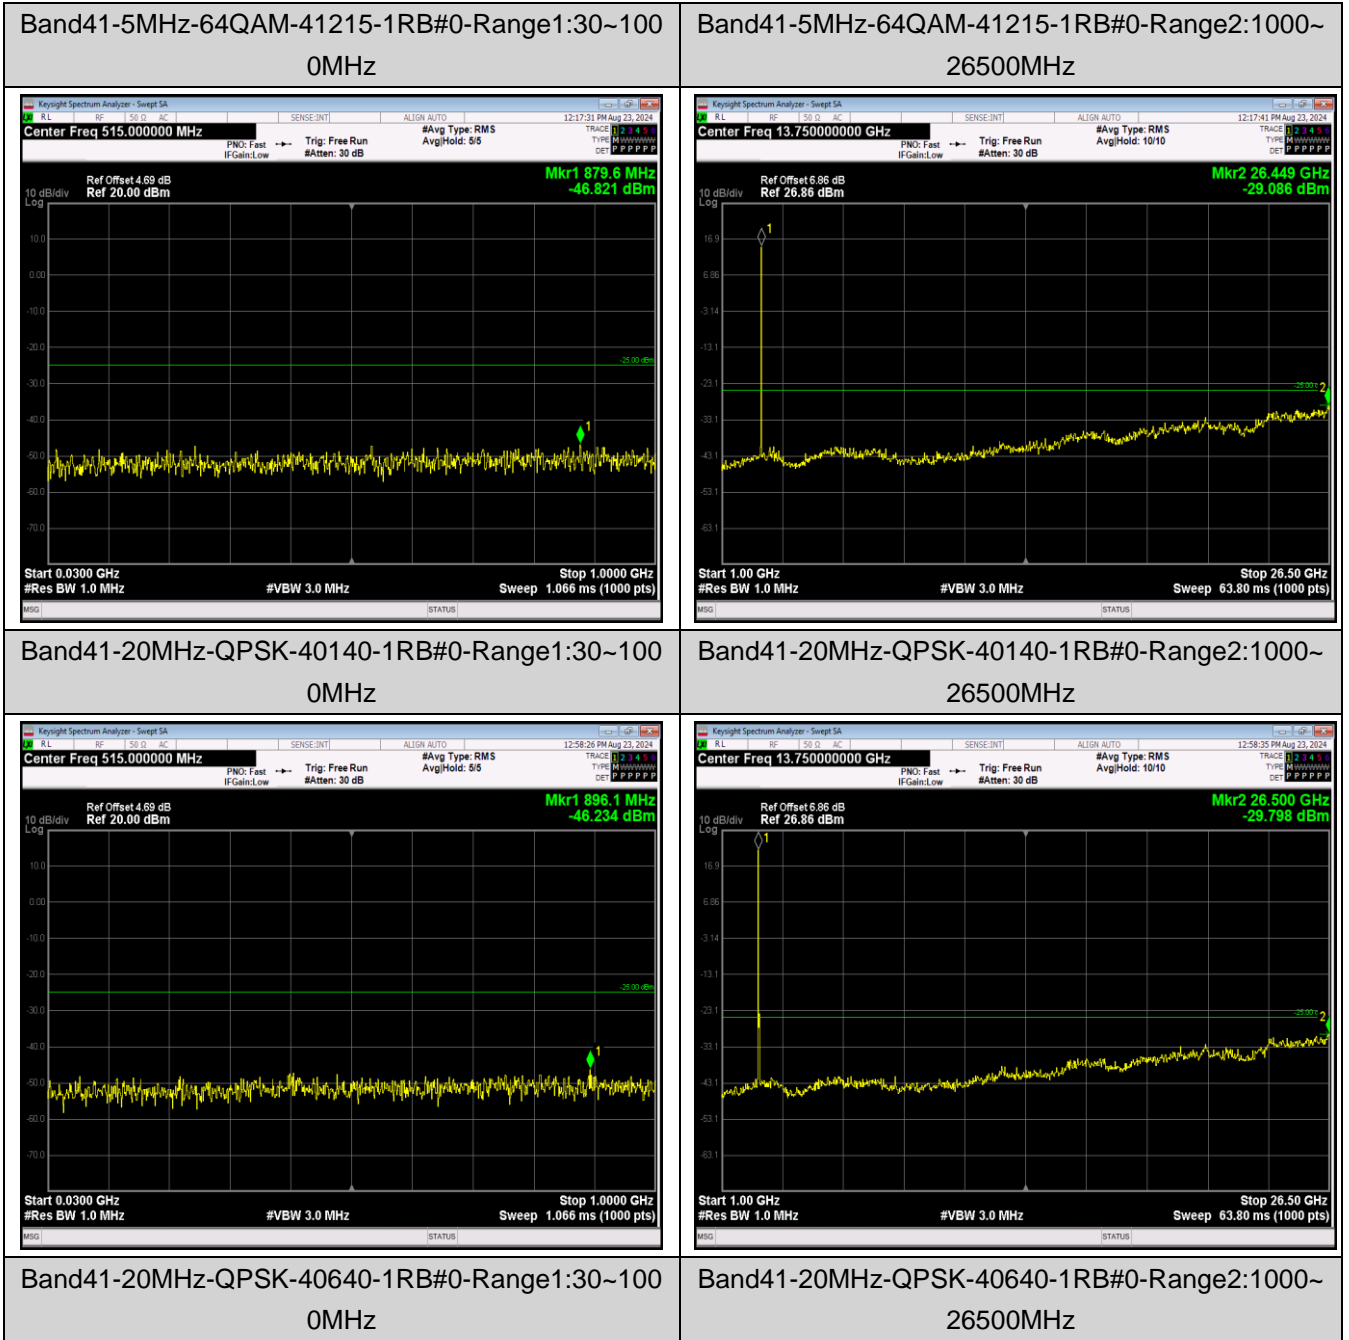

JianYan Testing Group Shenzhen Co., Ltd.
No.101, Building 8, Innovation Wisdom Port, No.155 Hongtian Road, Huangpu Community,
Xinqiao Street, Bao'an District, Shenzhen, Guangdong, People's Republic of China.
Tel: +86-755-23118282, Fax: +86-755-23116366

Project No.: JYTSZR2407075