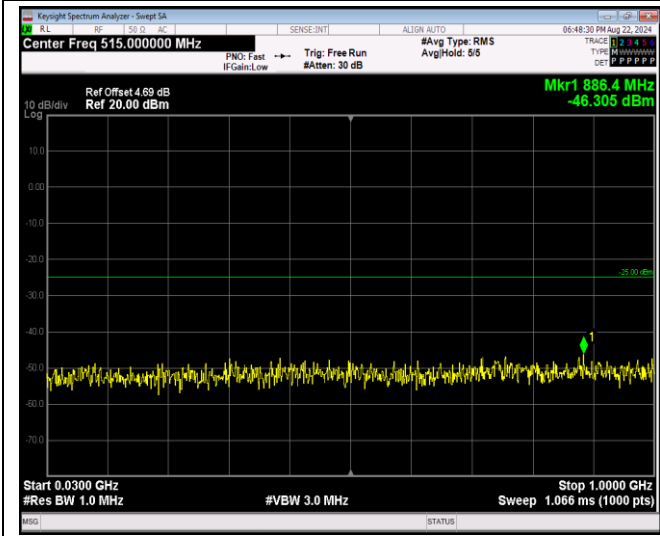

Band7-5MHz-16QAM-21425-1RB#0-Range1:30~1000 MHz

JianYan Testing Group Shenzhen Co., Ltd.
No.101, Building 8, Innovation Wisdom Port, No.155 Hongtian Road, Huangpu Community,
Xinqiao Street, Bao'an District, Shenzhen, Guangdong, People's Republic of China.
Tel: +86-755-23118282, Fax: +86-755-23116366