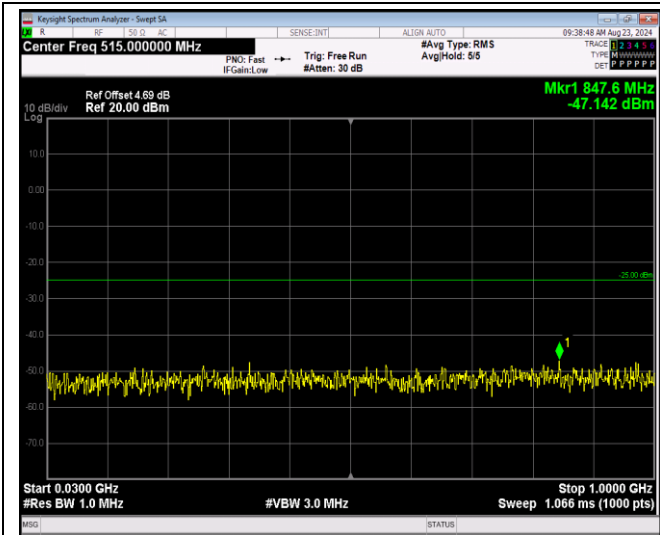

JianYan Testing Group Shenzhen Co., Ltd.
No.101, Building 8, Innovation Wisdom Port, No.155 Hongtian Road, Huangpu Community,
Xinqiao Street, Bao'an District, Shenzhen, Guangdong, People's Republic of China.
Tel: +86-755-23118282, Fax: +86-755-23116366

Project No.: JYTSZR2407075