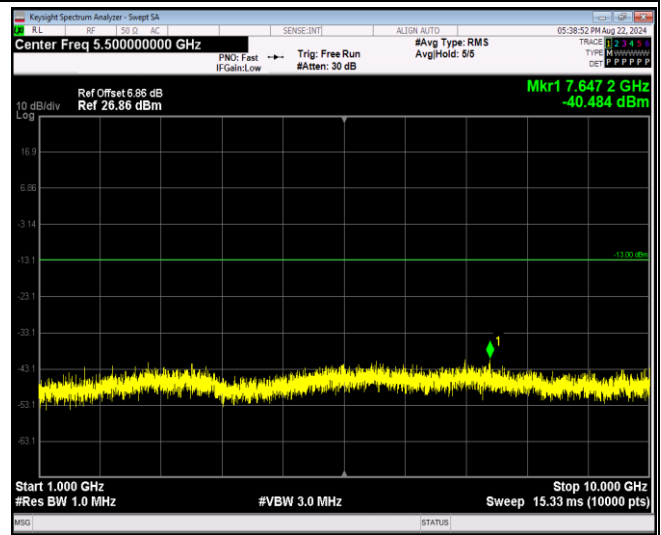

Band5-1.4MHz-64QAM-20525-1RB#0-Range1:30~1000MHz

Band5-1.4MHz-64QAM-20525-1RB#0-Range2:1000~10000MHz

Band5-1.4MHz-64QAM-20643-1RB#0-Range1:30~1000MHz

Band5-1.4MHz-64QAM-20643-1RB#0-Range2:1000~10000MHz

JianYan Testing Group Shenzhen Co., Ltd.  
 No.101, Building 8, Innovation Wisdom Port, No.155 Hongtian Road, Huangpu Community,  
 Xinqiao Street, Bao'an District, Shenzhen, Guangdong, People's Republic of China.  
 Tel: +86-755-23118282, Fax: +86-755-23116366