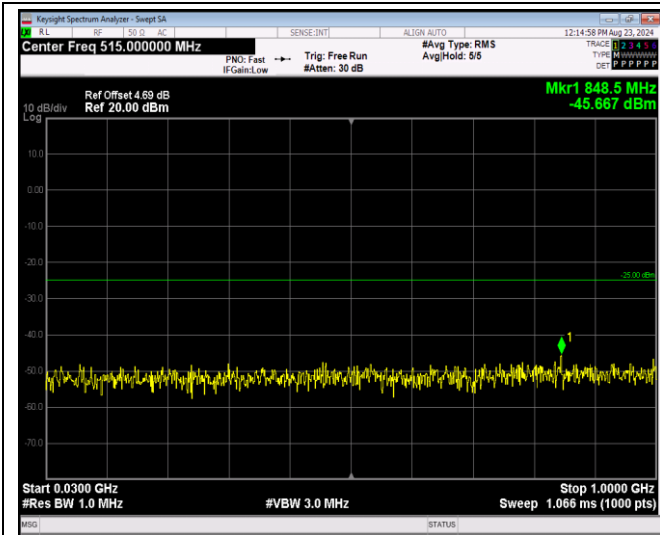

JianYan Testing Group Shenzhen Co., Ltd.
No.101, Building 8, Innovation Wisdom Port, No.155 Hongtian Road, Huangpu Community,
Xinqiao Street, Bao'an District, Shenzhen, Guangdong, People's Republic of China.
Tel: +86-755-23118282, Fax: +86-755-23116366

Project No.: JYTSZR2407075