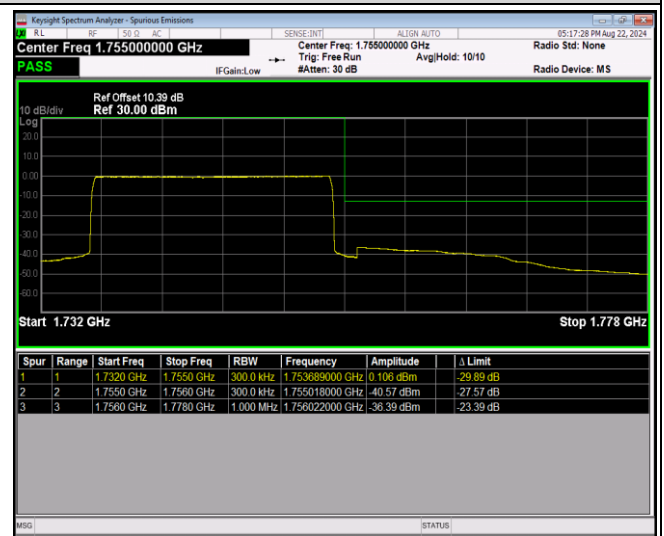

Band4-20MHz-64QAM-20300-100RB#0

Band5-1.4MHz-QPSK-20407-1RB#5