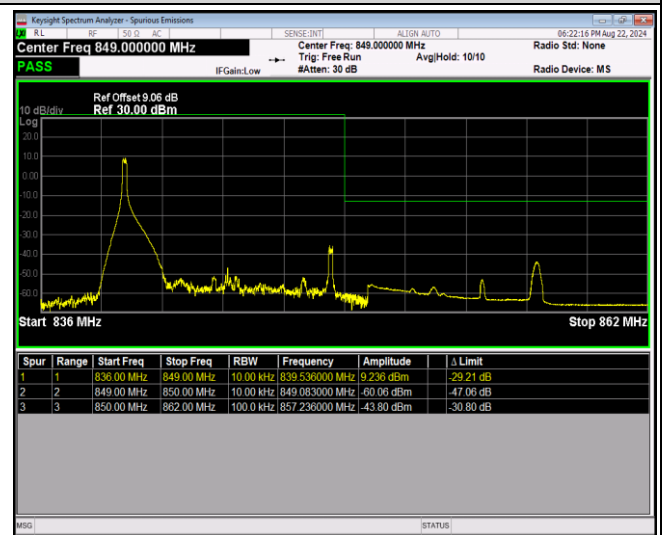

Band5-10MHz-64QAM-20600-1RB#0

Band5-10MHz-64QAM-20600-50RB#0