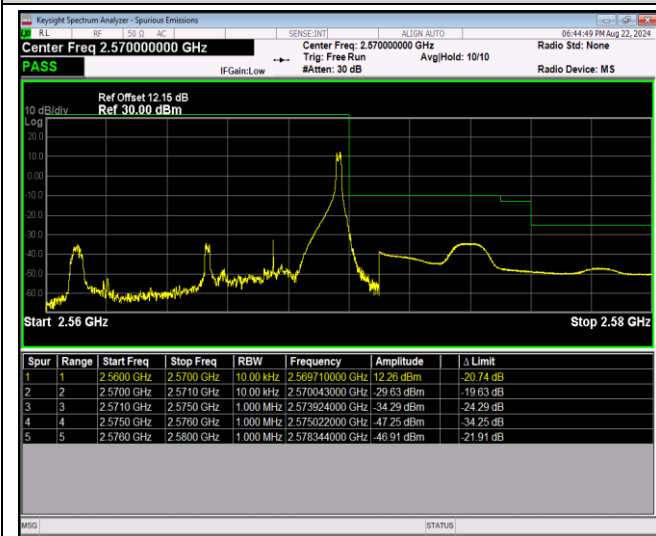

Band5-10MHz-64QAM-20600-1RB#49

Band5-10MHz-64QAM-20600-50RB#0

Band7-5MHz-QPSK-20775-1RB#0

Band7-5MHz-QPSK-20775-1RB#24

Band7-5MHz-QPSK-20775-25RB#0

Band7-5MHz-QPSK-21425-1RB#0

Band7-5MHz-QPSK-21425-1RB#24

Band7-5MHz-QPSK-21425-25RB#0