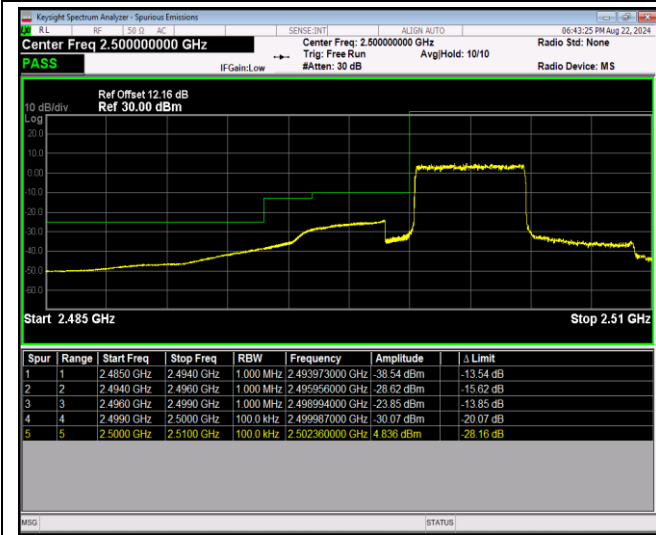

Band5-10MHz-64QAM-20600-1RB#49

Band5-10MHz-64QAM-20600-50RB#0

Band7-5MHz-QPSK-20775-1RB#0

Band7-5MHz-QPSK-20775-1RB#24

Band7-5MHz-QPSK-20775-25RB#0

Band7-5MHz-QPSK-21425-1RB#0

Band7-5MHz-QPSK-21425-1RB#24

Band7-5MHz-QPSK-21425-25RB#0