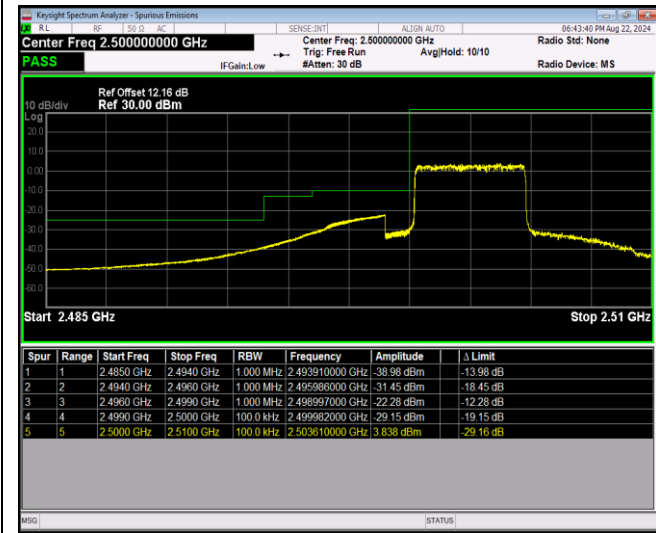

Band7-5MHz-16QAM-20775-25RB#0

Band7-5MHz-16QAM-21425-1RB#24