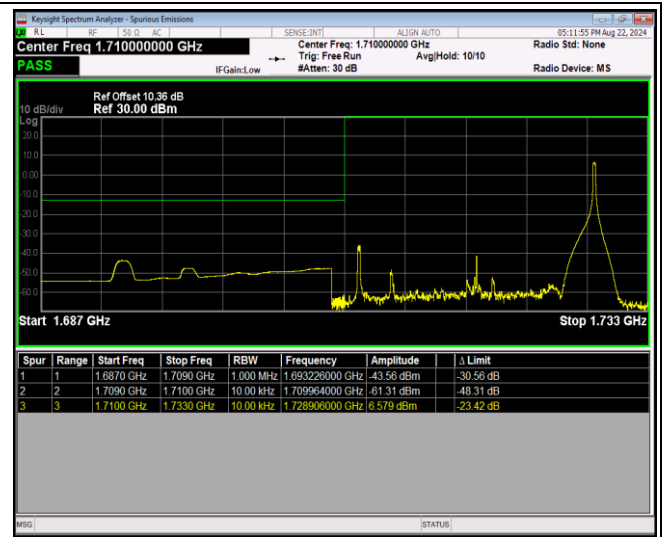

Band4-20MHz-16QAM-20300-1RB#99

Band4-20MHz-16QAM-20300-100RB#0

Band4-20MHz-64QAM-20050-1RB#0

Band4-20MHz-64QAM-20050-1RB#99

Band4-20MHz-64QAM-20050-100RB#0

Band4-20MHz-64QAM-20300-1RB#0

Band4-20MHz-64QAM-20300-1RB#99