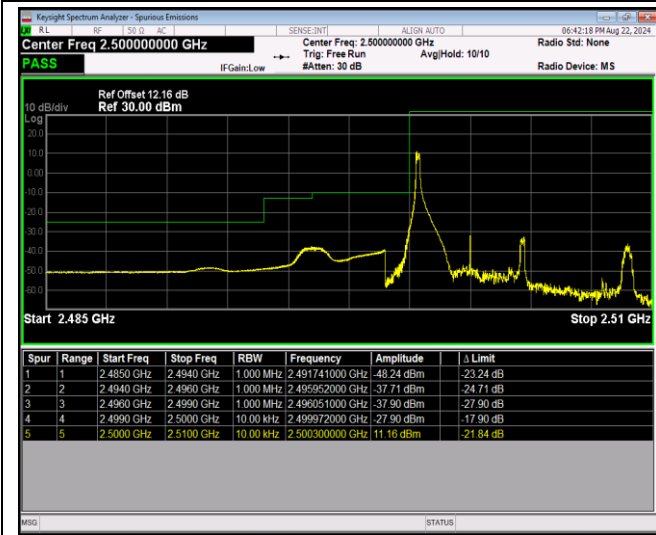

Band7-5MHz-16QAM-20775-1RB#0

Band7-5MHz-16QAM-20775-25RB#0