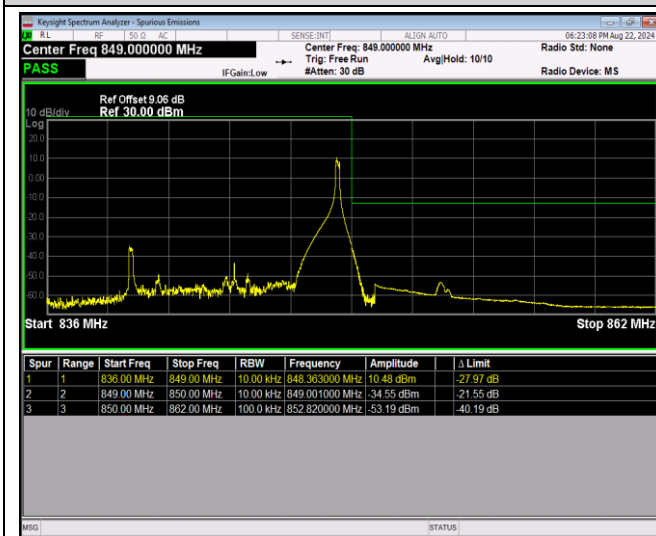

Band5-10MHz-64QAM-20600-1RB#49

Band7-5MHz-QPSK-20775-1RB#0