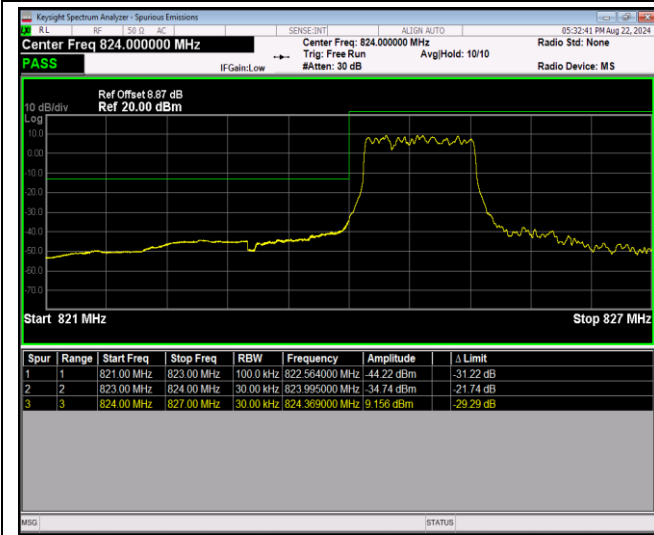

Band4-20MHz-64QAM-20300-100RB#0

Band5-1.4MHz-QPSK-20407-1RB#0

Band5-1.4MHz-QPSK-20407-1RB#5

Band5-1.4MHz-QPSK-20407-6RB#0

Band5-1.4MHz-QPSK-20643-1RB#0

Band5-1.4MHz-QPSK-20643-1RB#5

Band5-1.4MHz-QPSK-20643-6RB#0