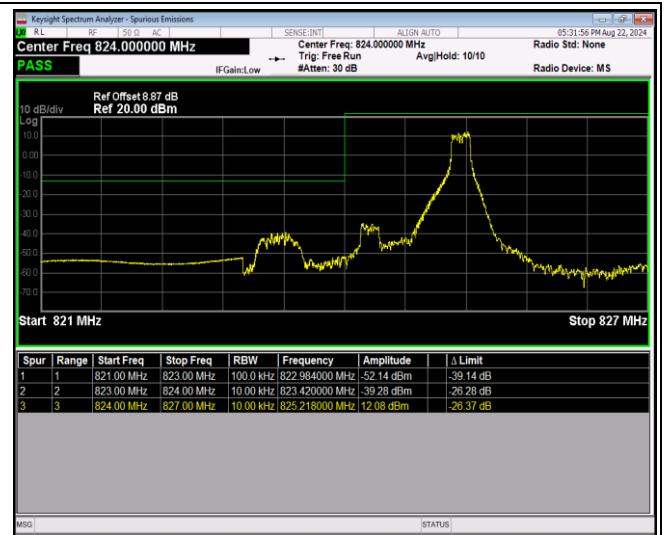

Band5-1.4MHz-16QAM-20407-1RB#5

Band5-1.4MHz-16QAM-20643-1RB#0