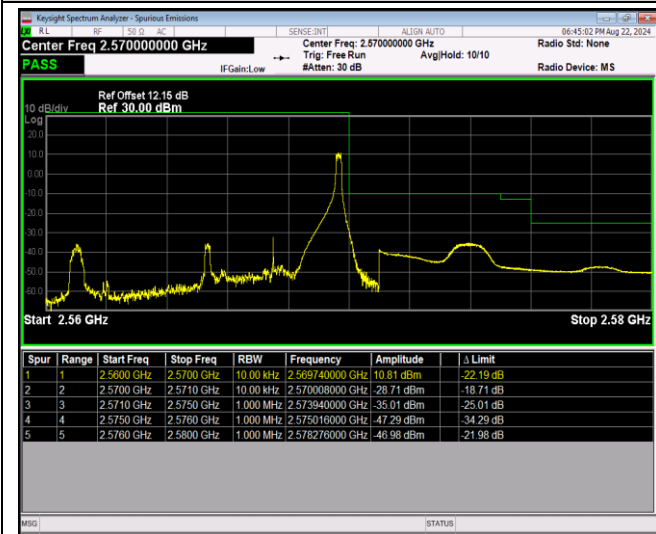

Band7-5MHz-16QAM-21425-1RB#24

Band7-5MHz-64QAM-20775-1RB#0