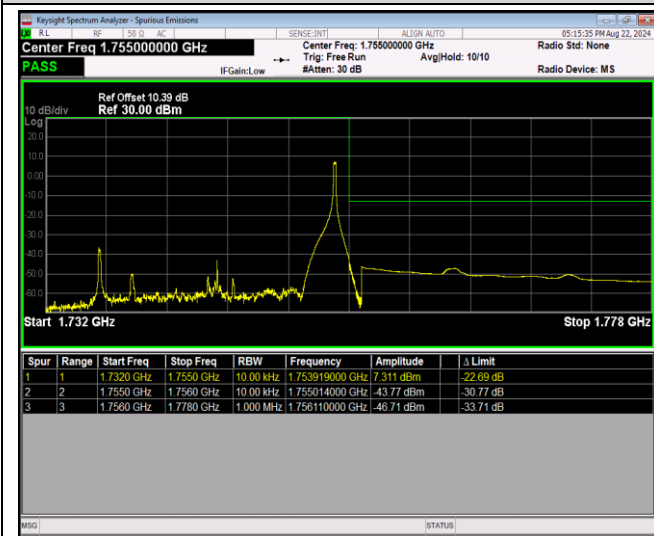

Band4-20MHz-64QAM-20300-1RB#99

Band5-1.4MHz-QPSK-20407-1RB#0