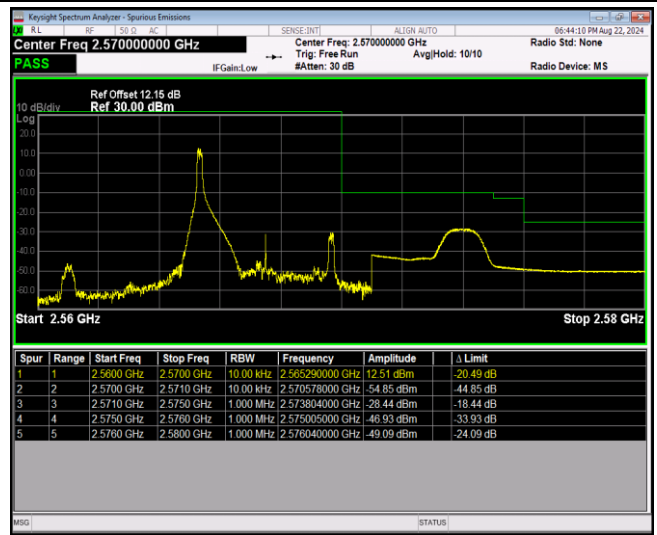

Band5-10MHz-64QAM-20600-1RB#49

Band5-10MHz-64QAM-20600-50RB#0

Band7-5MHz-QPSK-20775-1RB#0

Band7-5MHz-QPSK-20775-1RB#24

Band7-5MHz-QPSK-20775-25RB#0

Band7-5MHz-QPSK-21425-1RB#0

Band7-5MHz-QPSK-21425-1RB#24

Band7-5MHz-QPSK-21425-25RB#0