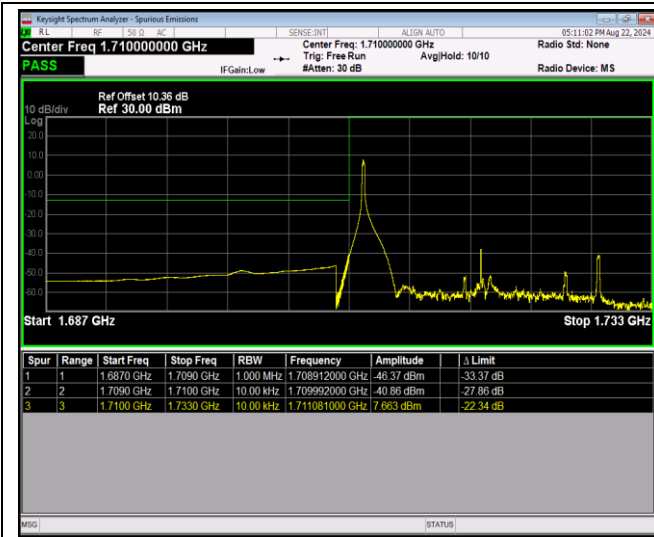

Band4-20MHz-16QAM-20300-1RB#99

Band4-20MHz-16QAM-20300-100RB#0

Band4-20MHz-64QAM-20050-1RB#0

Band4-20MHz-64QAM-20050-1RB#99

Band4-20MHz-64QAM-20050-100RB#0

Band4-20MHz-64QAM-20300-1RB#0

Band4-20MHz-64QAM-20300-1RB#99