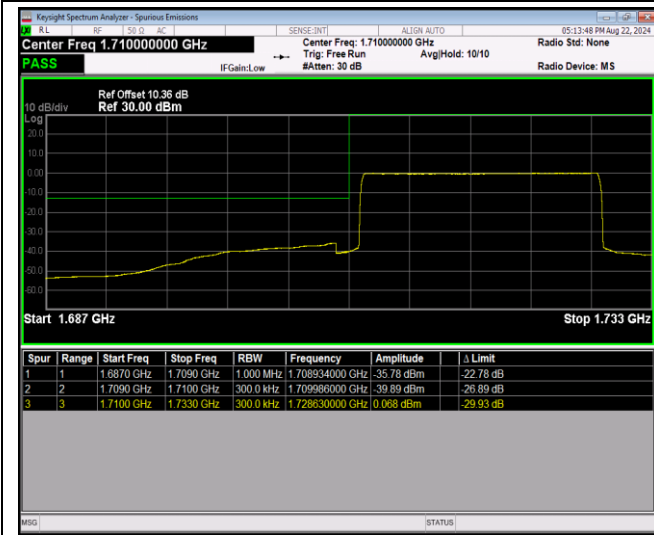

Band4-20MHz-16QAM-20300-1RB#99

Band4-20MHz-16QAM-20300-100RB#0

Band4-20MHz-64QAM-20050-1RB#0

Band4-20MHz-64QAM-20050-1RB#99

Band4-20MHz-64QAM-20050-100RB#0

Band4-20MHz-64QAM-20300-1RB#0

Band4-20MHz-64QAM-20300-1RB#99