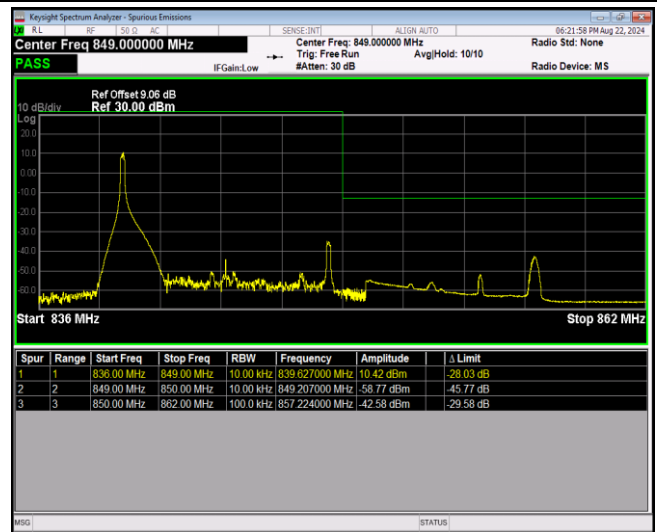

Band5-10MHz-16QAM-20600-1RB#0

Band5-10MHz-16QAM-20600-50RB#0