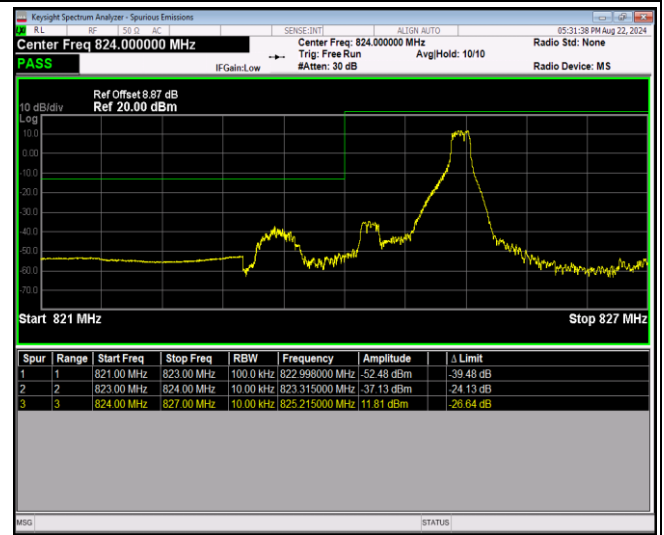

Band4-20MHz-64QAM-20300-100RB#0

Band5-1.4MHz-QPSK-20407-1RB#0

Band5-1.4MHz-QPSK-20407-1RB#5

Band5-1.4MHz-QPSK-20407-6RB#0

Band5-1.4MHz-QPSK-20643-1RB#0

Band5-1.4MHz-QPSK-20643-1RB#5

Band5-1.4MHz-QPSK-20643-6RB#0