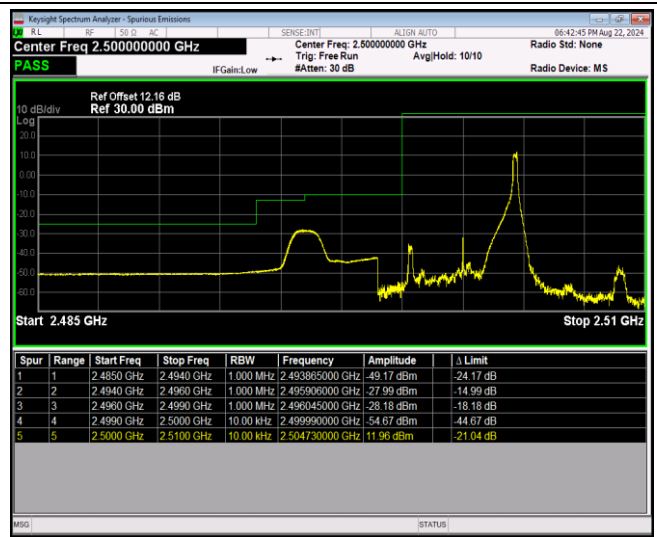

Band5-10MHz-64QAM-20600-1RB#49

Band5-10MHz-64QAM-20600-50RB#0

Band7-5MHz-QPSK-20775-1RB#0

Band7-5MHz-QPSK-20775-1RB#24

Band7-5MHz-QPSK-20775-25RB#0

Band7-5MHz-QPSK-21425-1RB#0

Band7-5MHz-QPSK-21425-1RB#24

Band7-5MHz-QPSK-21425-25RB#0