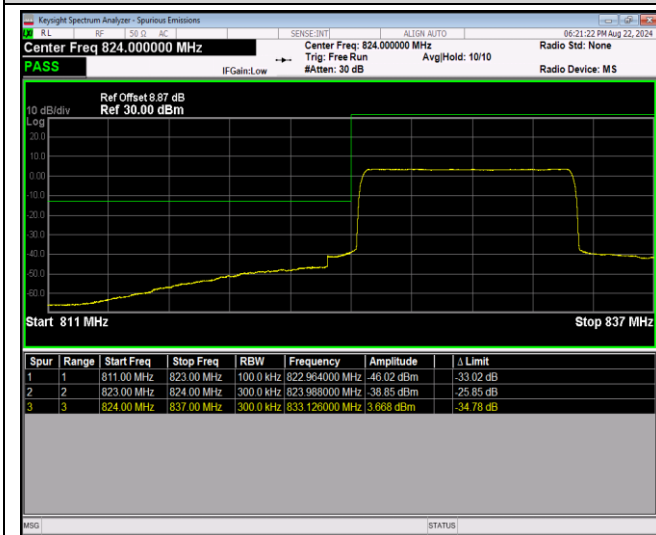

Band5-10MHz-16QAM-20600-1RB#0

Band5-10MHz-16QAM-20600-1RB#49

Band5-10MHz-16QAM-20600-50RB#0

Band5-10MHz-64QAM-20450-1RB#0

Band5-10MHz-64QAM-20450-1RB#49

Band5-10MHz-64QAM-20450-50RB#0

Band5-10MHz-64QAM-20600-1RB#0