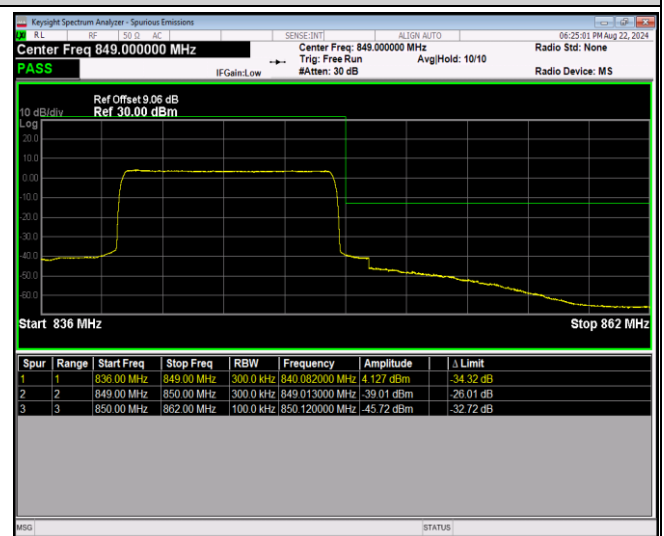

Band5-10MHz-64QAM-20600-50RB#0

Band7-5MHz-QPSK-20775-1RB#24