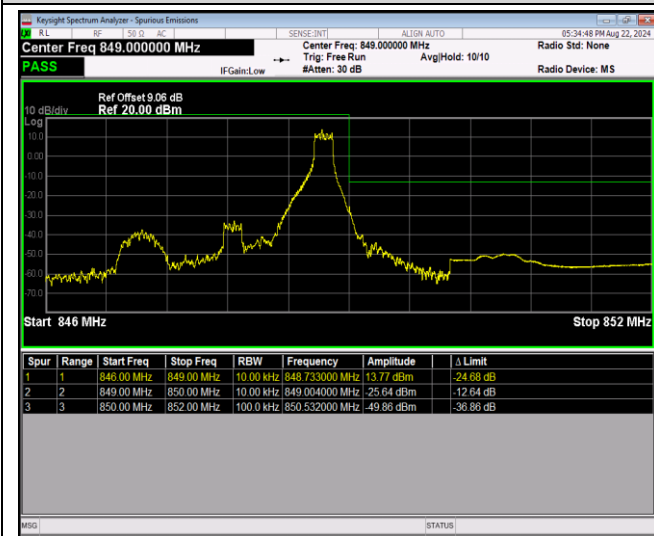

Band4-20MHz-64QAM-20300-100RB#0

Band5-1.4MHz-QPSK-20407-1RB#0

Band5-1.4MHz-QPSK-20407-1RB#5

Band5-1.4MHz-QPSK-20407-6RB#0

Band5-1.4MHz-QPSK-20643-1RB#0

Band5-1.4MHz-QPSK-20643-1RB#5

Band5-1.4MHz-QPSK-20643-6RB#0