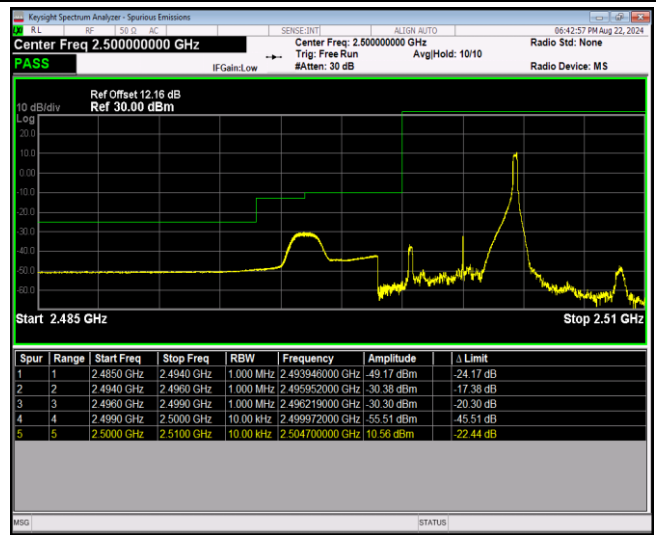

Band7-5MHz-16QAM-20775-1RB#24

Band7-5MHz-16QAM-21425-1RB#0