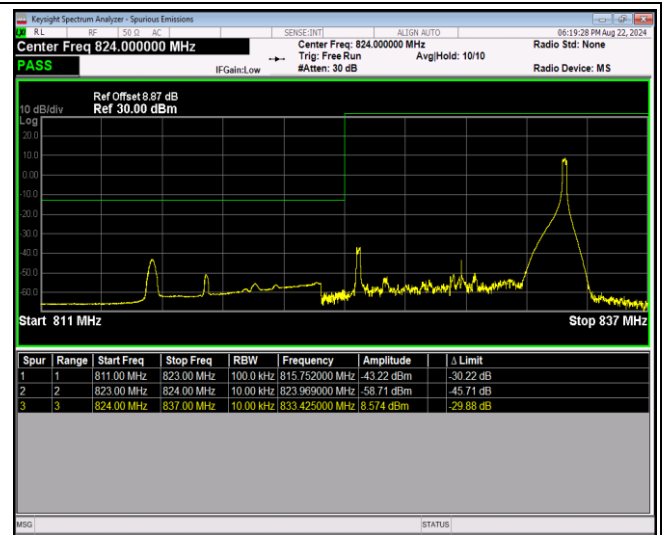

Band5-10MHz-16QAM-20600-1RB#0

Band5-10MHz-16QAM-20600-1RB#49

Band5-10MHz-16QAM-20600-50RB#0

Band5-10MHz-64QAM-20450-1RB#0

Band5-10MHz-64QAM-20450-1RB#49

Band5-10MHz-64QAM-20450-50RB#0

Band5-10MHz-64QAM-20600-1RB#0