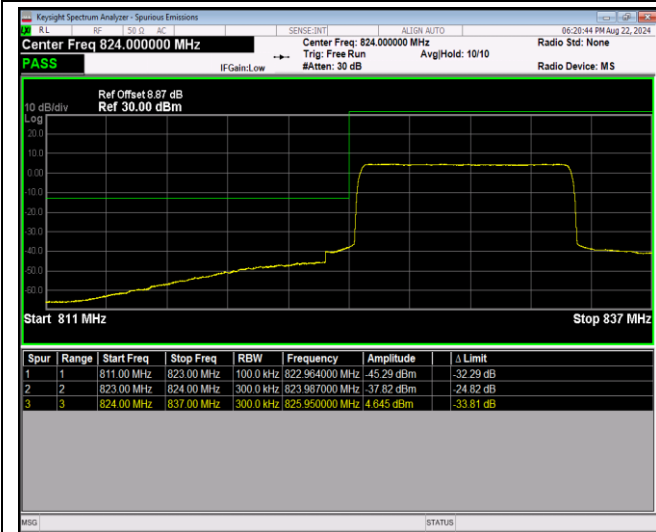

Band5-10MHz-16QAM-20450-50RB#0

Band5-10MHz-16QAM-20600-1RB#49