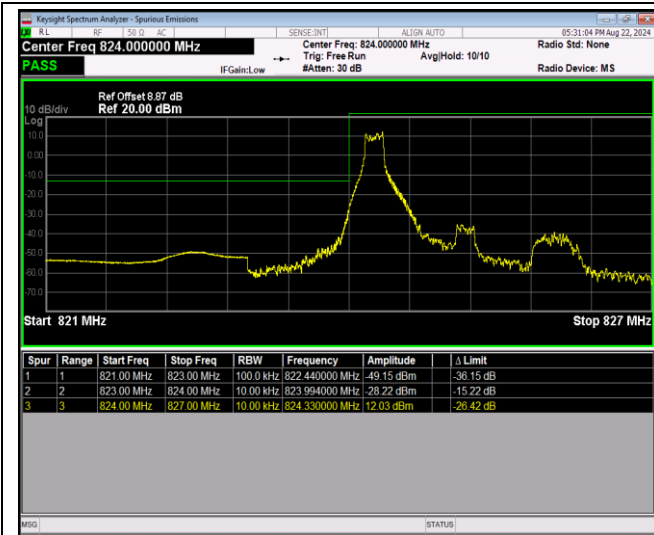

Band5-1.4MHz-16QAM-20407-1RB#0

Band5-1.4MHz-16QAM-20407-6RB#0