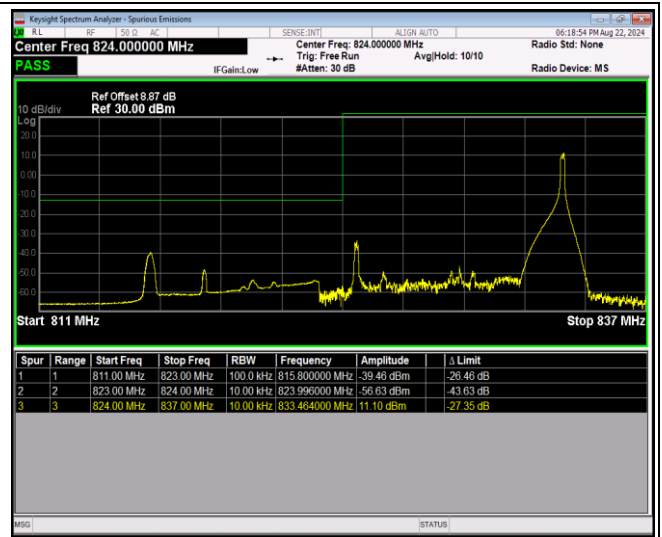

Band5-10MHz-QPSK-20450-1RB#49

Band5-10MHz-QPSK-20600-1RB#0