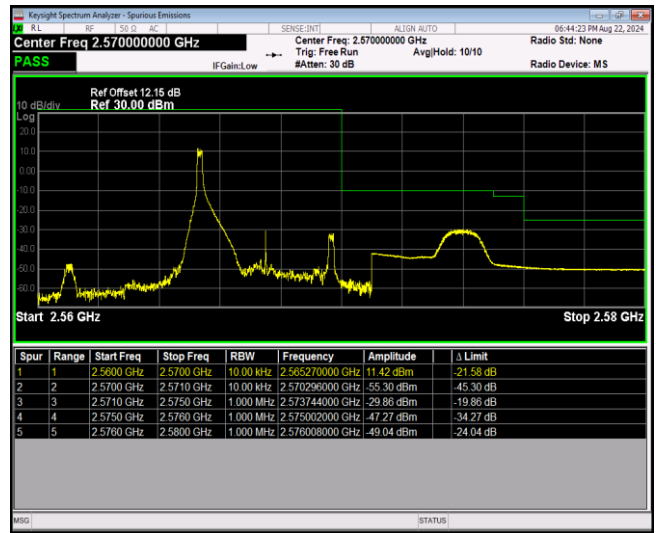

Band7-5MHz-16QAM-21425-1RB#0

Band7-5MHz-16QAM-21425-25RB#0