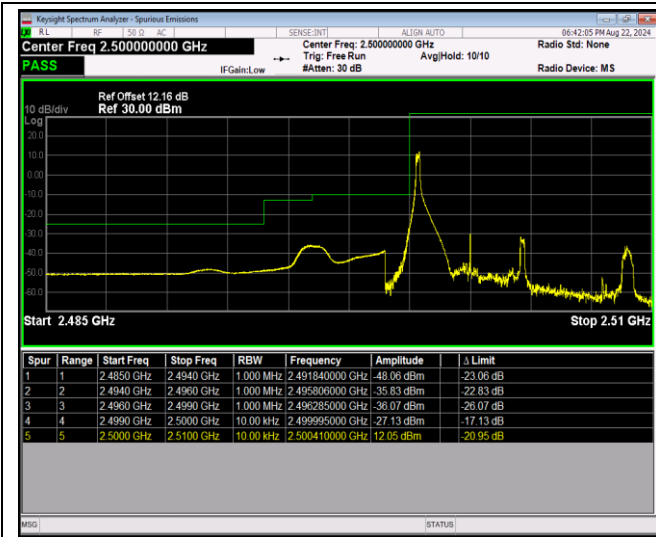

Band5-10MHz-64QAM-20600-1RB#49

Band5-10MHz-64QAM-20600-50RB#0

Band7-5MHz-QPSK-20775-1RB#0

Band7-5MHz-QPSK-20775-1RB#24

Band7-5MHz-QPSK-20775-25RB#0

Band7-5MHz-QPSK-21425-1RB#0

Band7-5MHz-QPSK-21425-1RB#24

Band7-5MHz-QPSK-21425-25RB#0