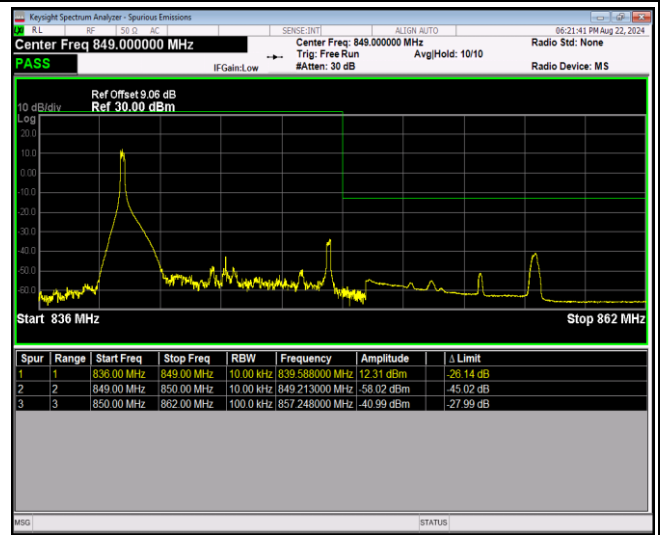

Band5-10MHz-QPSK-20600-1RB#0

Band5-10MHz-QPSK-20600-50RB#0