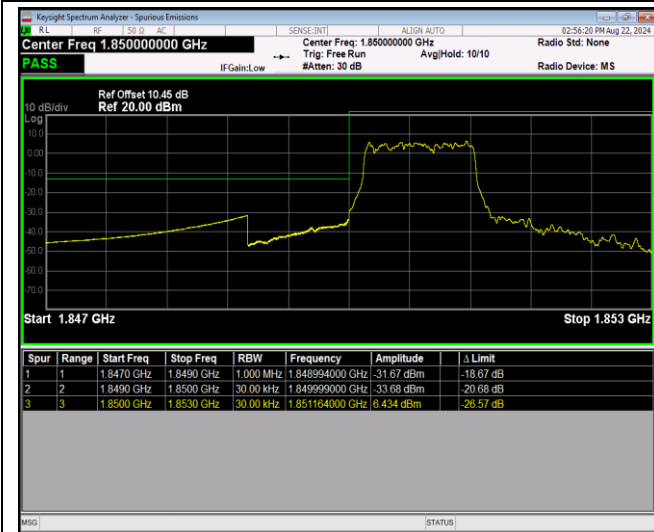

Remark: All bandwidth and all modulation had been tested, but only the worst case data displayed in this report.

Test Graphs

Band2-1.4MHz-64QAM-18607-6RB#0

Band2-1.4MHz-64QAM-19193-1RB#0

Band2-1.4MHz-64QAM-19193-1RB#5