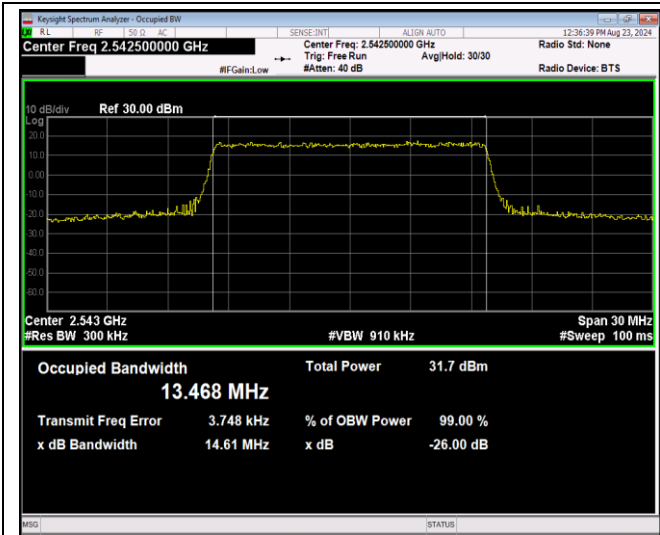

Band41-10MHz-16QAM-41190-50RB#0

Band41-10MHz-64QAM-40090-50RB#0

Band41-10MHz-64QAM-40640-50RB#0

Band41-10MHz-64QAM-41190-50RB#0

Band41-15MHz-QPSK-40115-75RB#0

Band41-15MHz-QPSK-40640-75RB#0

Band41-15MHz-QPSK-41165-75RB#0