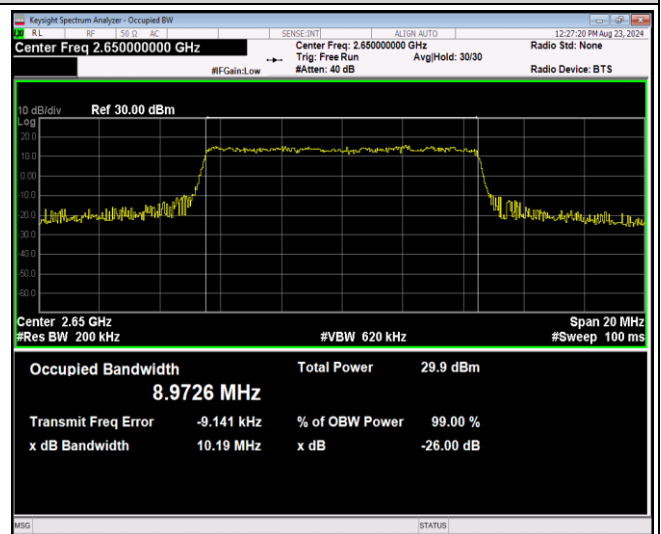

Band41-10MHz-16QAM-41190-50RB#0

Band41-10MHz-64QAM-40090-50RB#0

Band41-10MHz-64QAM-40640-50RB#0

Band41-10MHz-64QAM-41190-50RB#0

Band41-15MHz-QPSK-40115-75RB#0

Band41-15MHz-QPSK-40640-75RB#0

Band41-15MHz-QPSK-41165-75RB#0