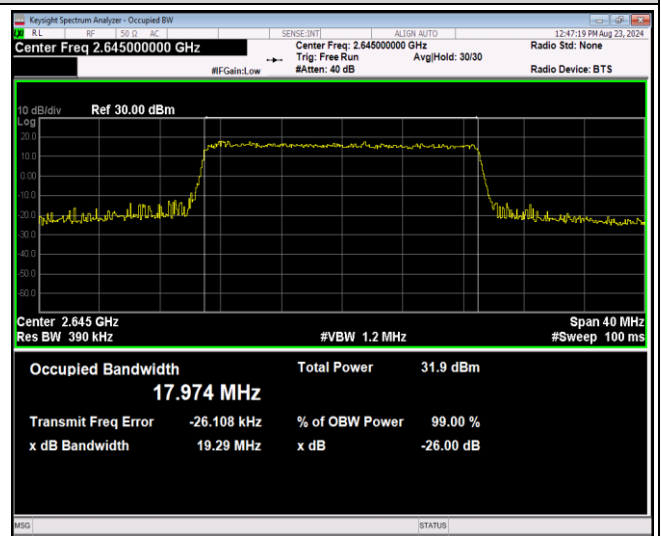

Band41-20MHz-QPSK-41140-100RB#0

Band41-20MHz-16QAM-40640-100RB#0