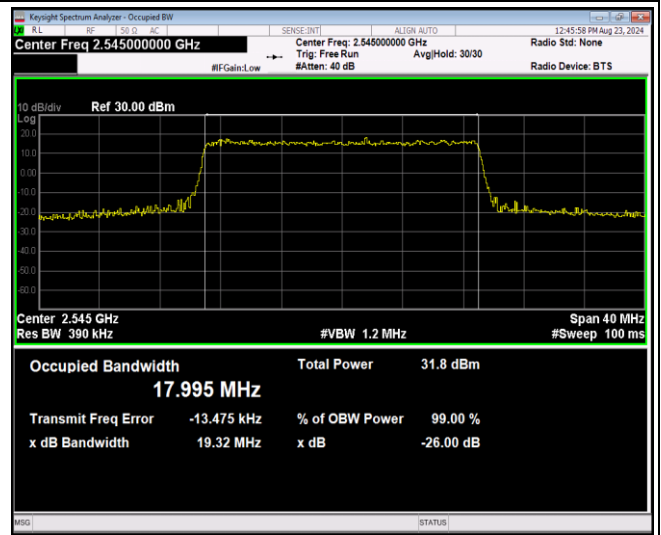

Band41-20MHz-QPSK-40140-100RB#0

Band41-20MHz-QPSK-41140-100RB#0