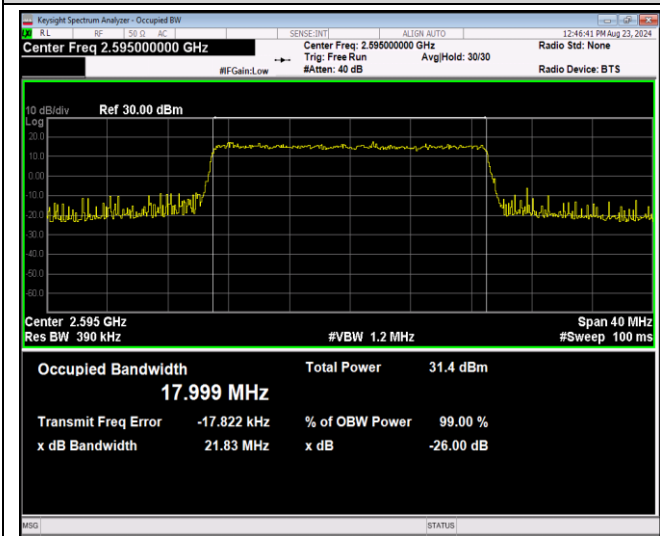

Band41-20MHz-QPSK-40640-100RB#0

Band41-20MHz-16QAM-40140-100RB#0