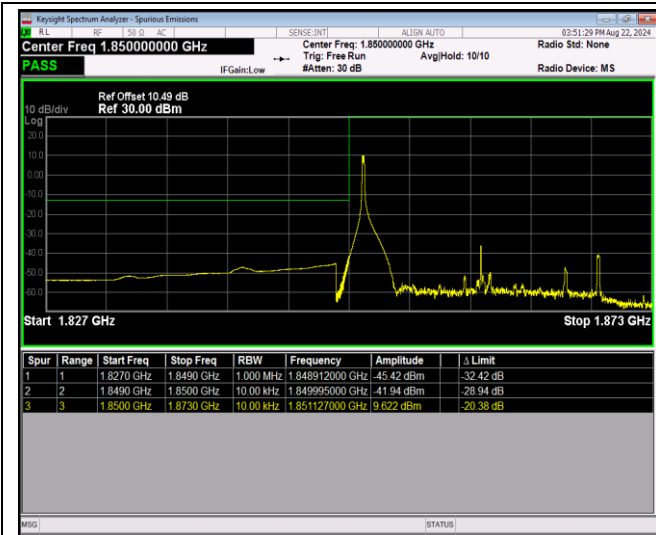

Band2-20MHz-QPSK-18700-1RB#0

Band2-20MHz-QPSK-18700-100RB#0