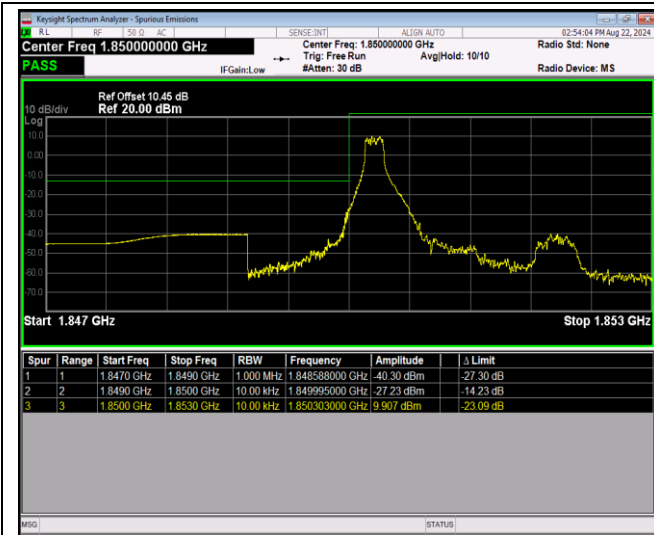

Band2-1.4MHz-64QAM-18607-6RB#0