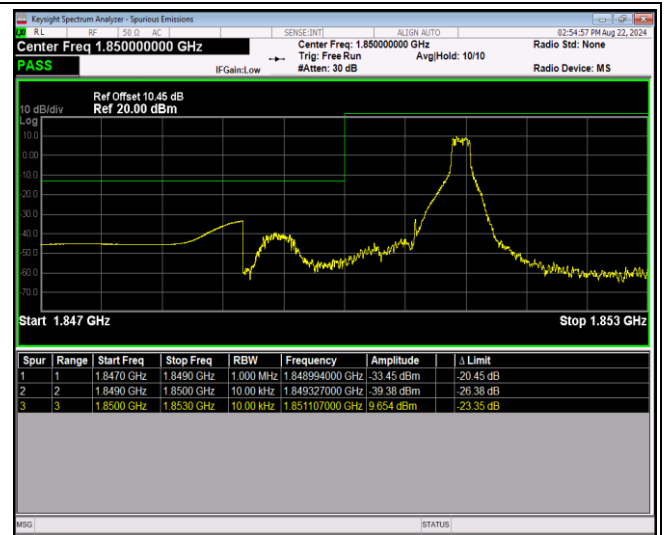

Remark: All bandwidth and all modulation had been tested, but only the worst case data displayed in this report.

Test Graphs

Band2-1.4MHz-64QAM-18607-6RB#0

Band2-1.4MHz-64QAM-19193-1RB#0

Band2-1.4MHz-64QAM-19193-1RB#5