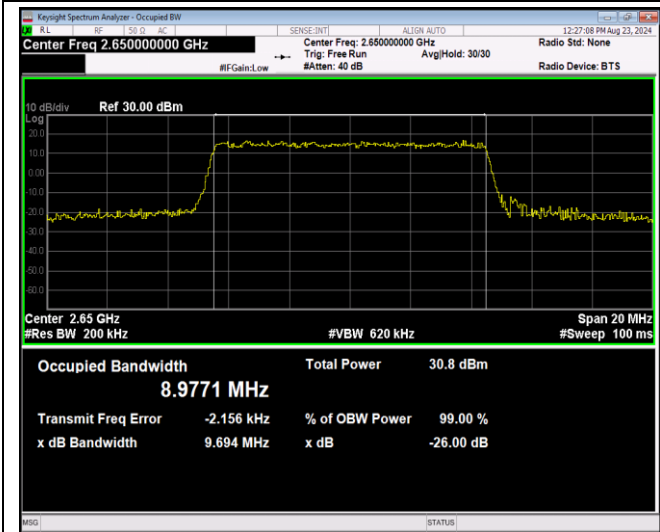

Band41-10MHz-16QAM-41190-50RB#0

Band41-10MHz-64QAM-40090-50RB#0

Band41-10MHz-64QAM-40640-50RB#0

Band41-10MHz-64QAM-41190-50RB#0

Band41-15MHz-QPSK-40115-75RB#0

Band41-15MHz-QPSK-40640-75RB#0

Band41-15MHz-QPSK-41165-75RB#0