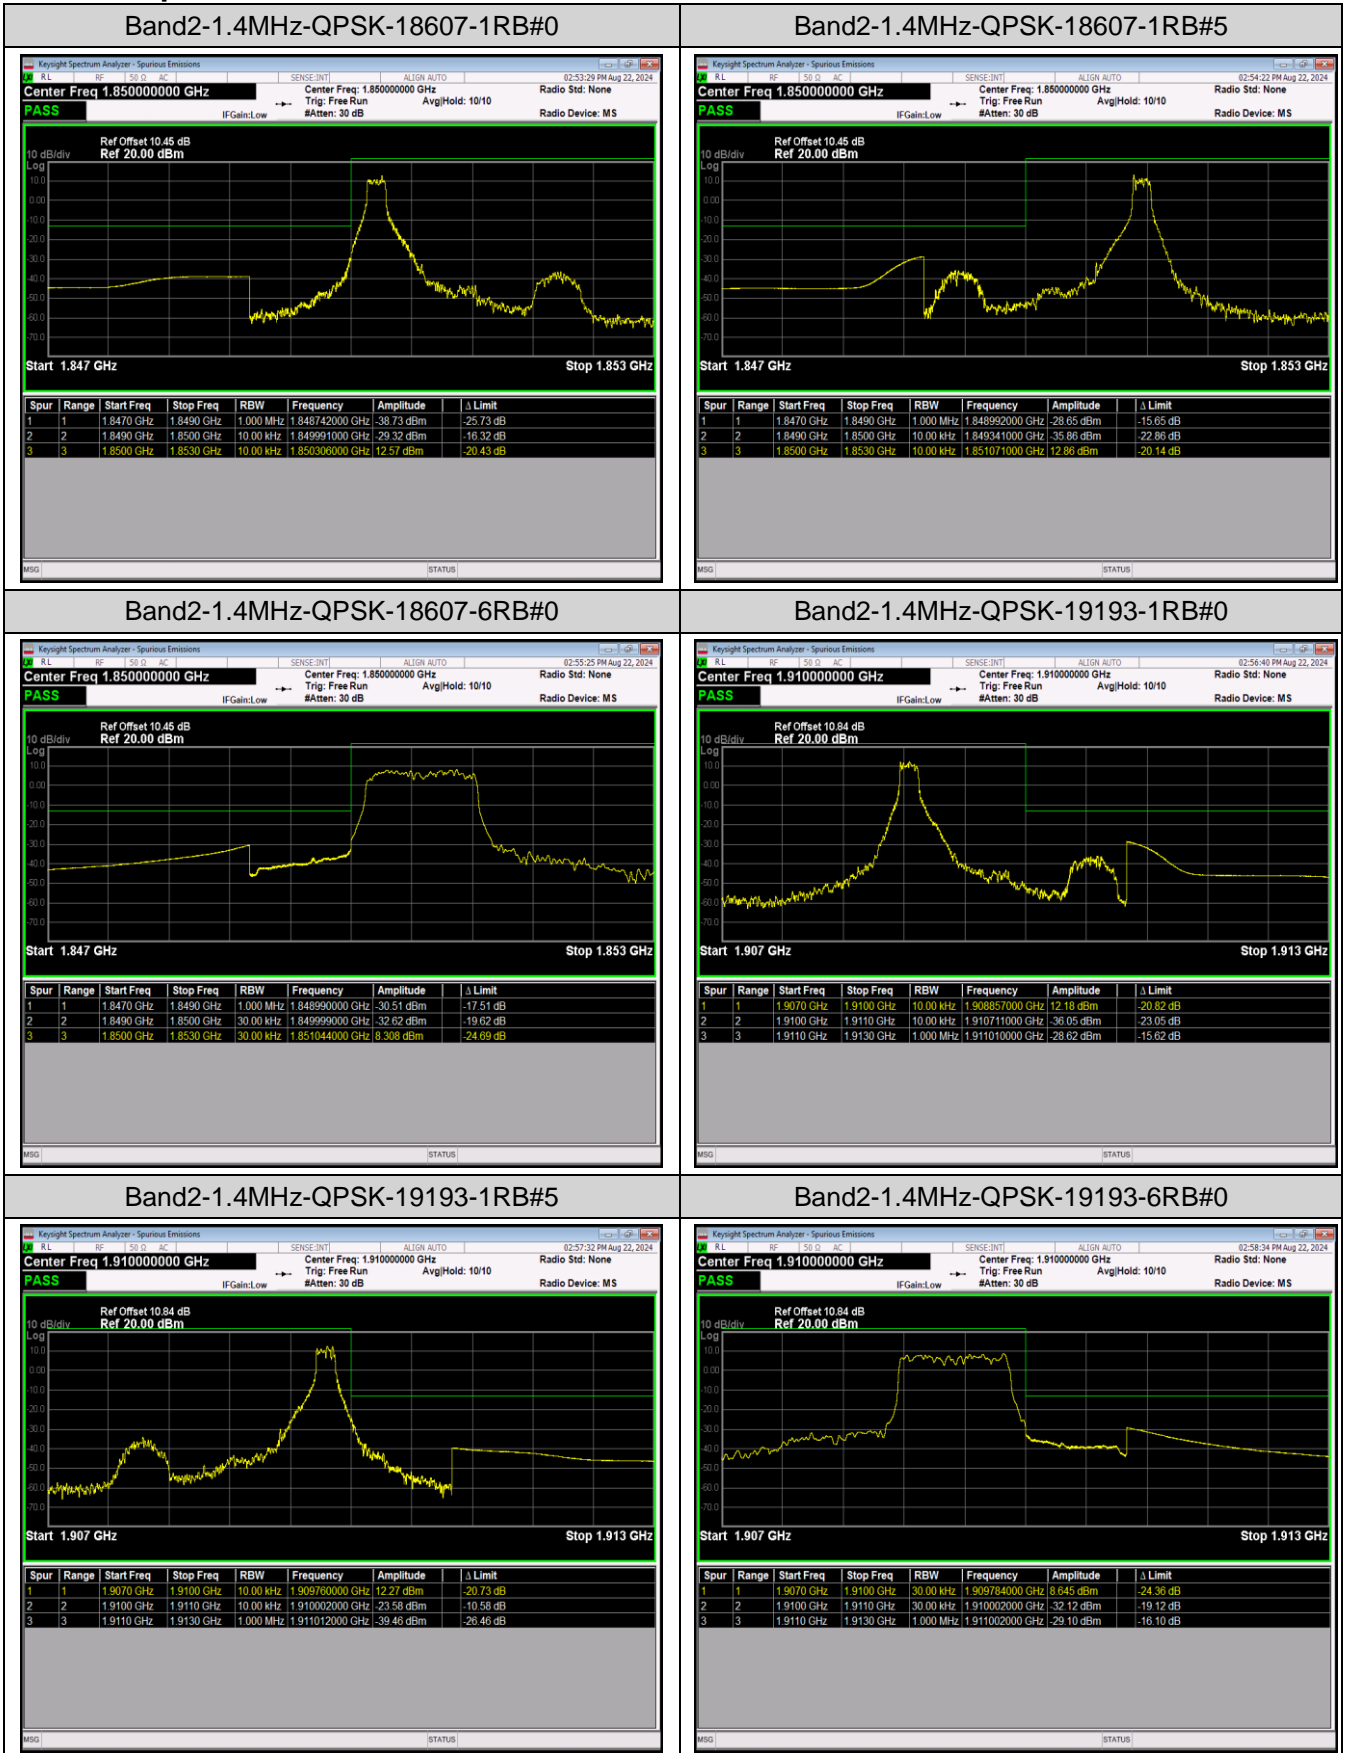

Test Graphs