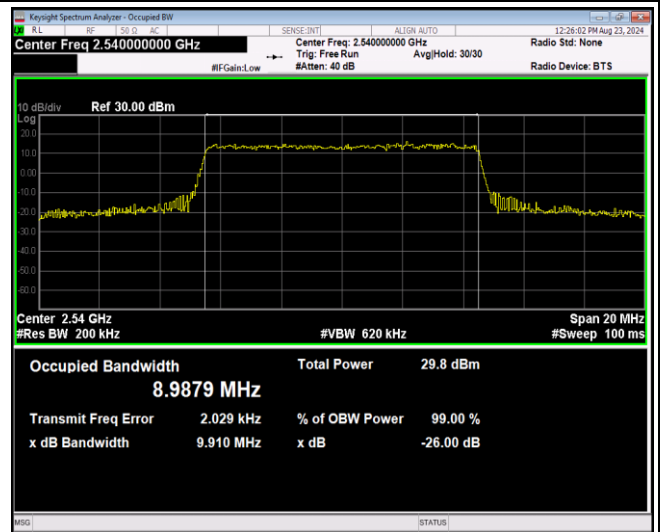

Band41-10MHz-16QAM-41190-50RB#0

Band41-10MHz-64QAM-40090-50RB#0

Band41-10MHz-64QAM-40640-50RB#0

Band41-10MHz-64QAM-41190-50RB#0

Band41-15MHz-QPSK-40115-75RB#0

Band41-15MHz-QPSK-40640-75RB#0

Band41-15MHz-QPSK-41165-75RB#0