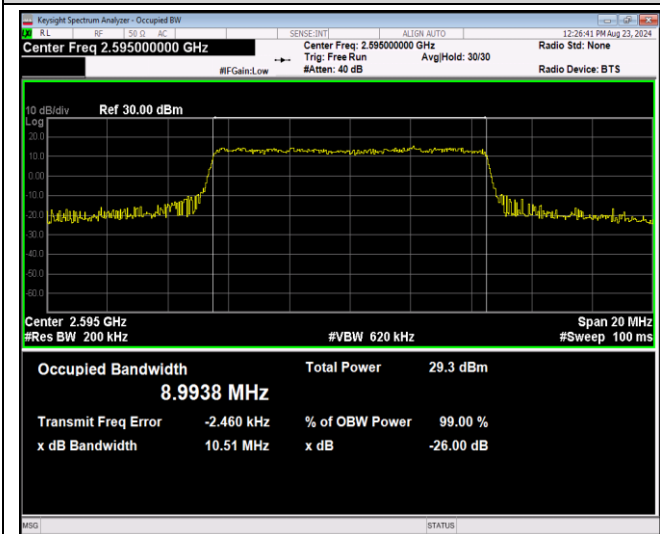

Band41-10MHz-16QAM-41190-50RB#0

Band41-10MHz-64QAM-40090-50RB#0

Band41-10MHz-64QAM-40640-50RB#0

Band41-10MHz-64QAM-41190-50RB#0

Band41-15MHz-QPSK-40115-75RB#0

Band41-15MHz-QPSK-40640-75RB#0

Band41-15MHz-QPSK-41165-75RB#0