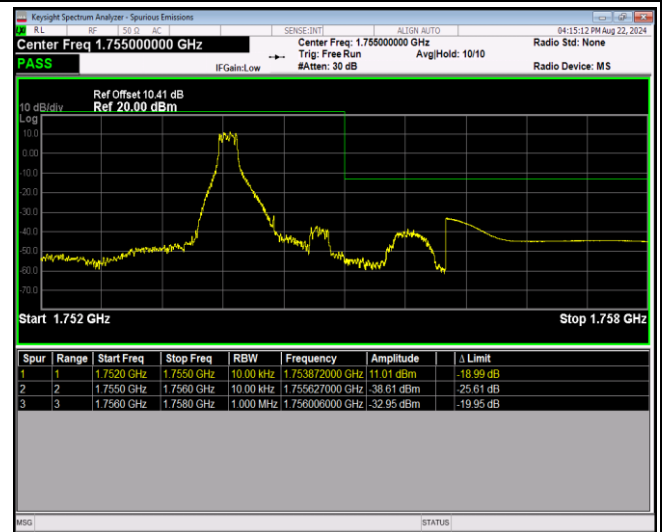

Band4-1.4MHz-16QAM-20393-1RB#0

Band4-1.4MHz-16QAM-20393-6RB#0