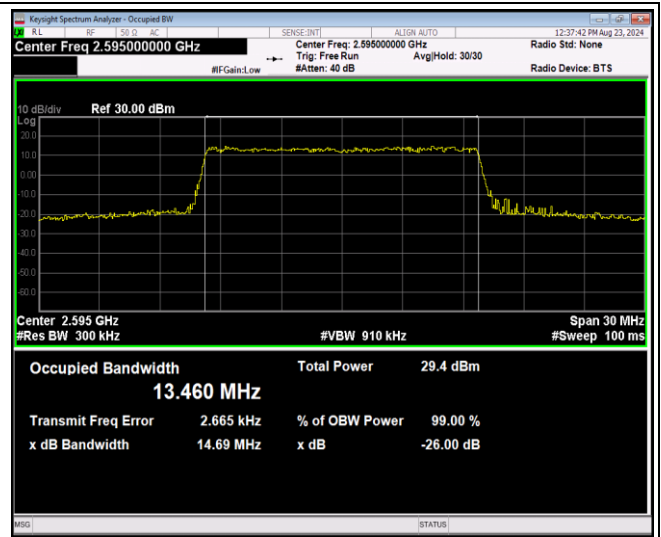

Band41-15MHz-16QAM-40115-75RB#0

Band41-15MHz-16QAM-40640-75RB#0

Band41-15MHz-16QAM-41165-75RB#0

Band41-15MHz-64QAM-40115-75RB#0

Band41-15MHz-64QAM-40640-75RB#0

Band41-15MHz-64QAM-41165-75RB#0

Band41-20MHz-QPSK-40140-100RB#0