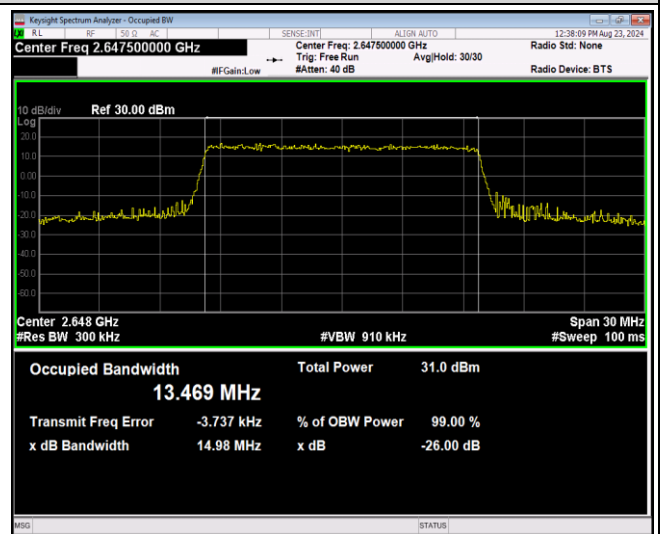

Band41-15MHz-16QAM-40115-75RB#0

Band41-15MHz-16QAM-40640-75RB#0

Band41-15MHz-16QAM-41165-75RB#0

Band41-15MHz-64QAM-40115-75RB#0

Band41-15MHz-64QAM-40640-75RB#0

Band41-15MHz-64QAM-41165-75RB#0

Band41-20MHz-QPSK-40140-100RB#0