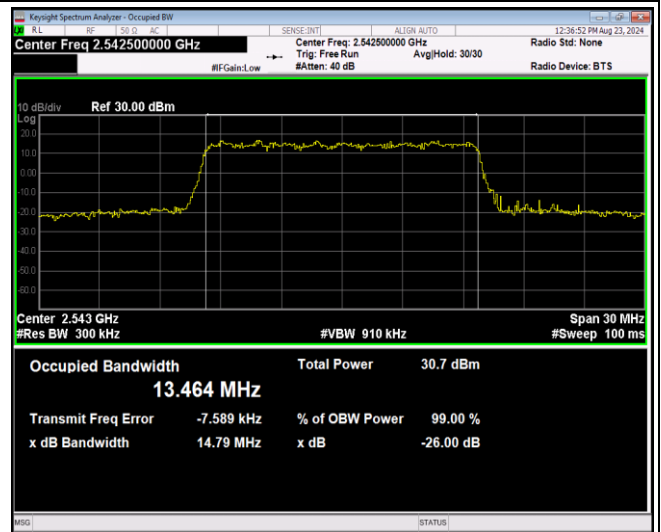

Band41-15MHz-16QAM-40115-75RB#0

Band41-15MHz-16QAM-41165-75RB#0