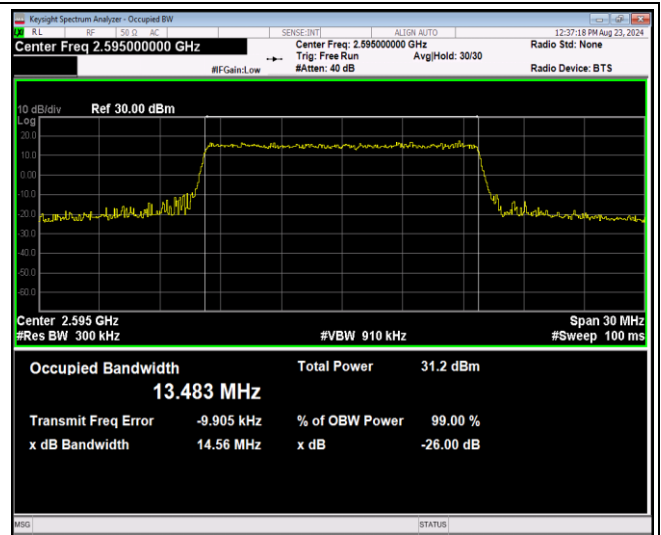

Band41-10MHz-16QAM-41190-50RB#0

Band41-10MHz-64QAM-40090-50RB#0

Band41-10MHz-64QAM-40640-50RB#0

Band41-10MHz-64QAM-41190-50RB#0

Band41-15MHz-QPSK-40115-75RB#0

Band41-15MHz-QPSK-40640-75RB#0

Band41-15MHz-QPSK-41165-75RB#0