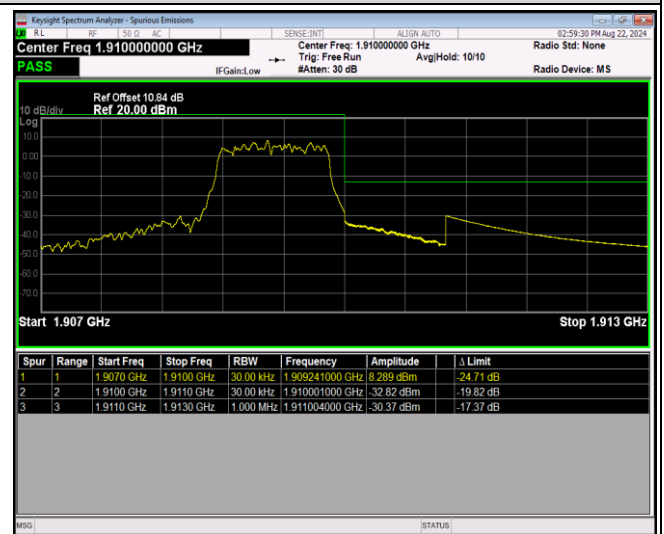

Band2-1.4MHz-64QAM-19193-6RB#0

Band2-20MHz-QPSK-18700-1RB#99