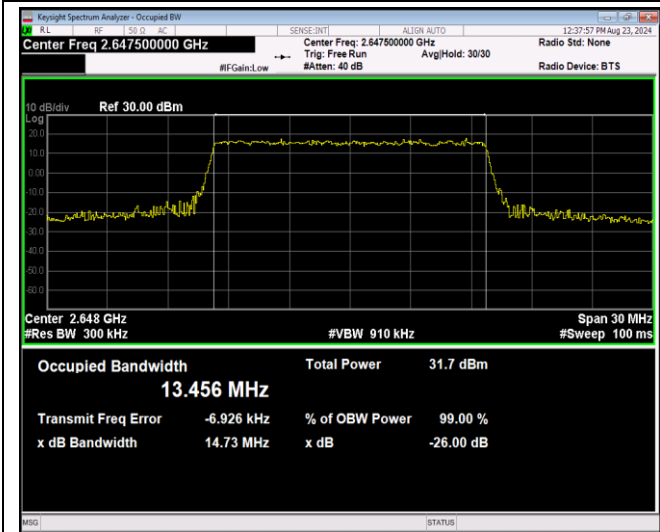

Band41-15MHz-QPSK-41165-75RB#0

Band41-15MHz-16QAM-40640-75RB#0