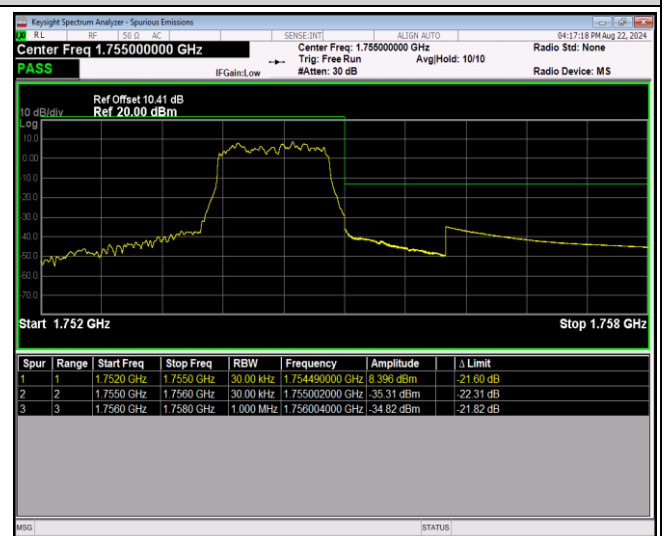

Band4-1.4MHz-16QAM-20393-1RB#0

Band4-1.4MHz-16QAM-20393-1RB#5

Band4-1.4MHz-16QAM-20393-6RB#0

Band4-1.4MHz-64QAM-19957-1RB#0

Band4-1.4MHz-64QAM-19957-1RB#5