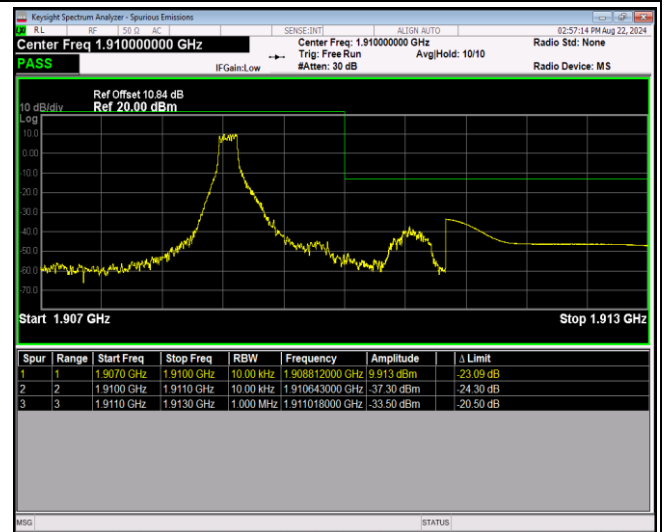

Remark: All bandwidth and all modulation had been tested, but only the worst case data displayed in this report.

Test Graphs

Band2-1.4MHz-64QAM-18607-6RB#0

Band2-1.4MHz-64QAM-19193-1RB#0

Band2-1.4MHz-64QAM-19193-1RB#5