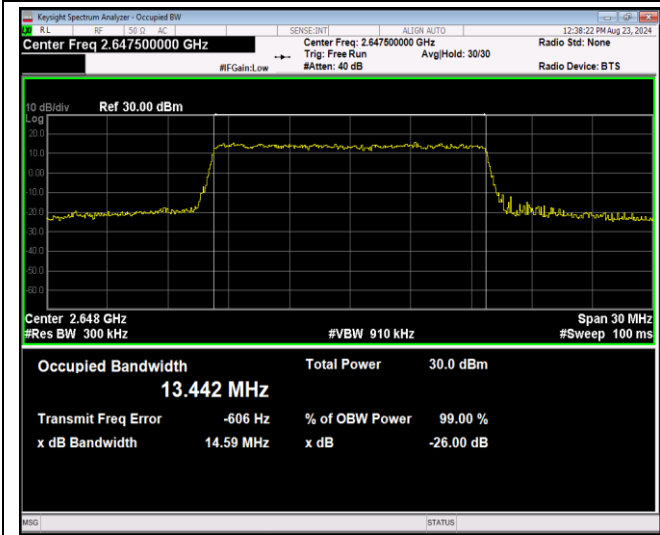

Band41-15MHz-16QAM-40115-75RB#0

Band41-15MHz-16QAM-40640-75RB#0

Band41-15MHz-16QAM-41165-75RB#0

Band41-15MHz-64QAM-40115-75RB#0

Band41-15MHz-64QAM-40640-75RB#0

Band41-15MHz-64QAM-41165-75RB#0

Band41-20MHz-QPSK-40140-100RB#0