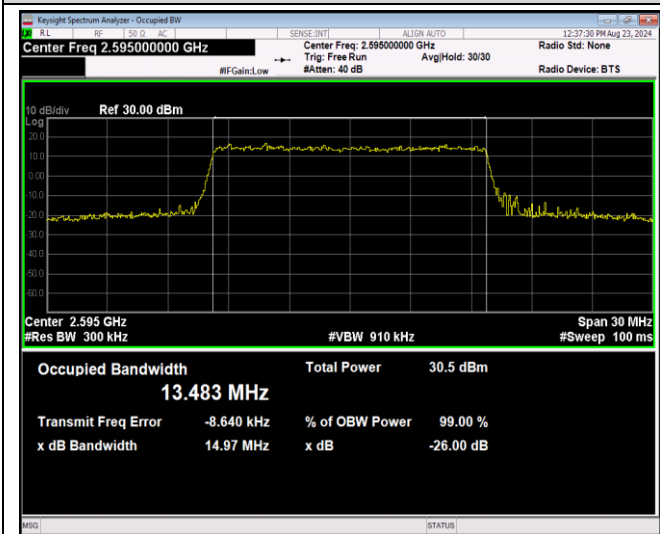

Band41-15MHz-16QAM-40640-75RB#0

Band41-15MHz-64QAM-40115-75RB#0