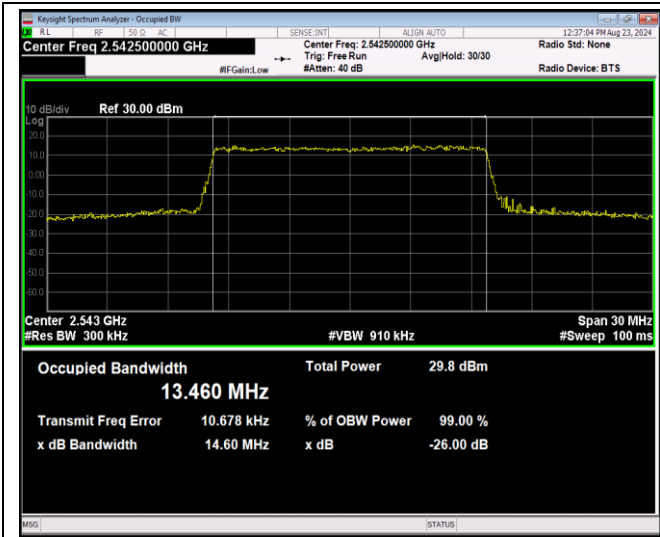

Band41-15MHz-16QAM-40115-75RB#0

Band41-15MHz-16QAM-40640-75RB#0

Band41-15MHz-16QAM-41165-75RB#0

Band41-15MHz-64QAM-40115-75RB#0

Band41-15MHz-64QAM-40640-75RB#0

Band41-15MHz-64QAM-41165-75RB#0

Band41-20MHz-QPSK-40140-100RB#0