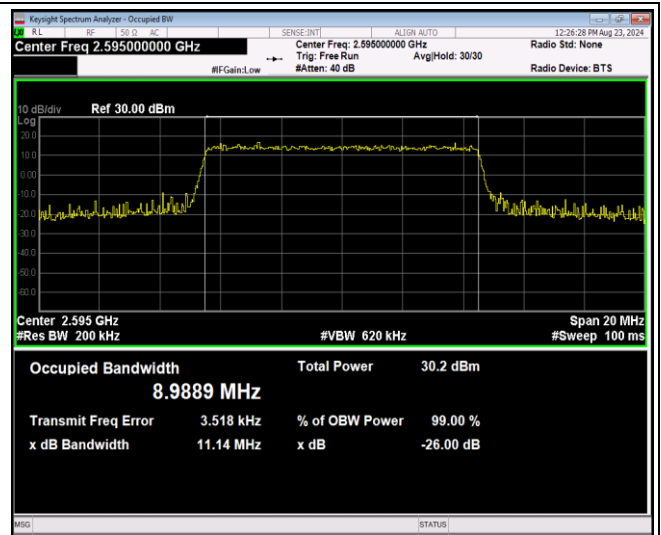

Band41-10MHz-16QAM-41190-50RB#0

Band41-10MHz-64QAM-40090-50RB#0

Band41-10MHz-64QAM-40640-50RB#0

Band41-10MHz-64QAM-41190-50RB#0

Band41-15MHz-QPSK-40115-75RB#0

Band41-15MHz-QPSK-40640-75RB#0

Band41-15MHz-QPSK-41165-75RB#0