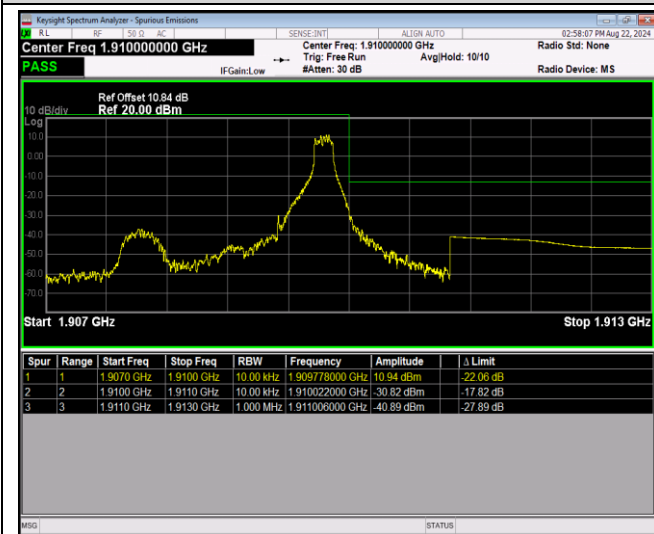

Band2-1.4MHz-64QAM-19193-1RB#5

Band2-20MHz-QPSK-18700-1RB#0