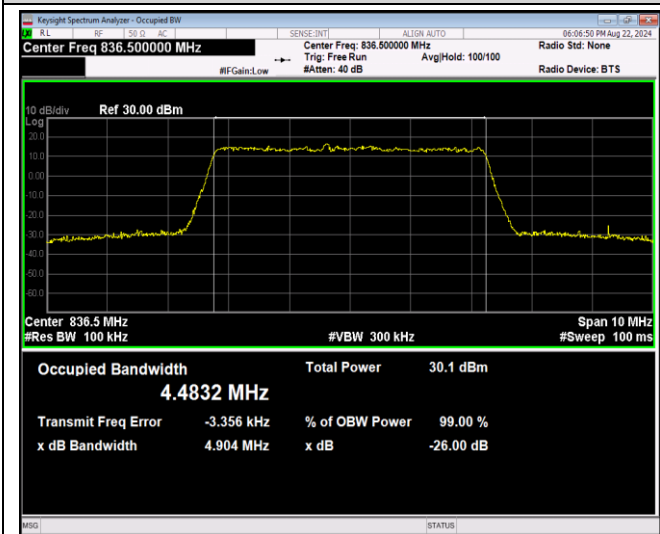

Band5-5MHz-16QAM-20525-25RB#0

Band5-5MHz-64QAM-20425-25RB#0