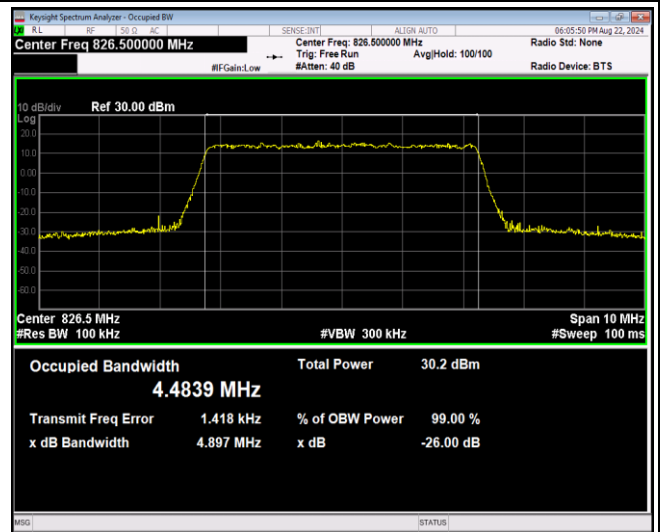

Band5-5MHz-16QAM-20425-25RB#0

Band5-5MHz-16QAM-20625-25RB#0