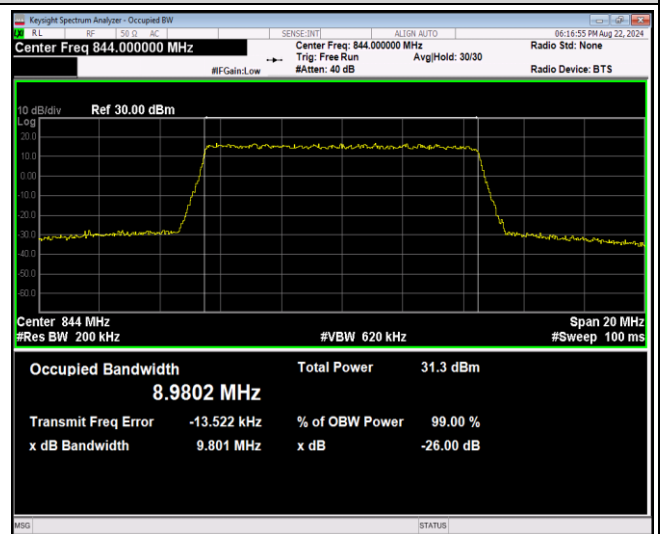

Band5-10MHz-QPSK-20600-50RB#0

Band5-10MHz-16QAM-20525-50RB#0