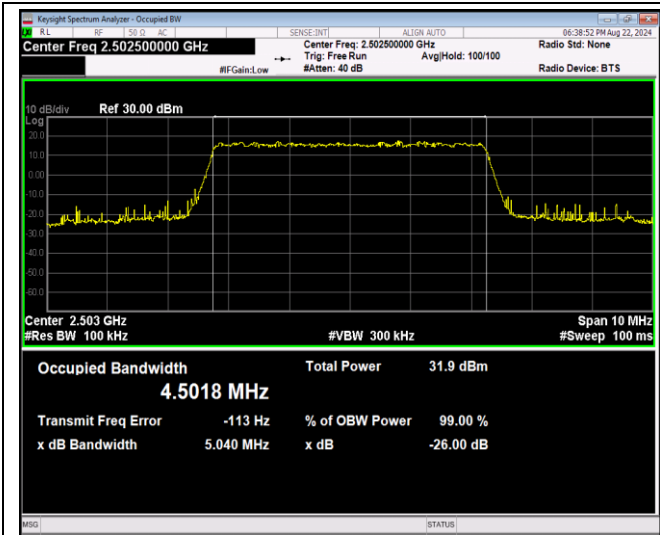

Band7-5MHz-QPSK-20775-25RB#0

Band7-5MHz-QPSK-21425-25RB#0