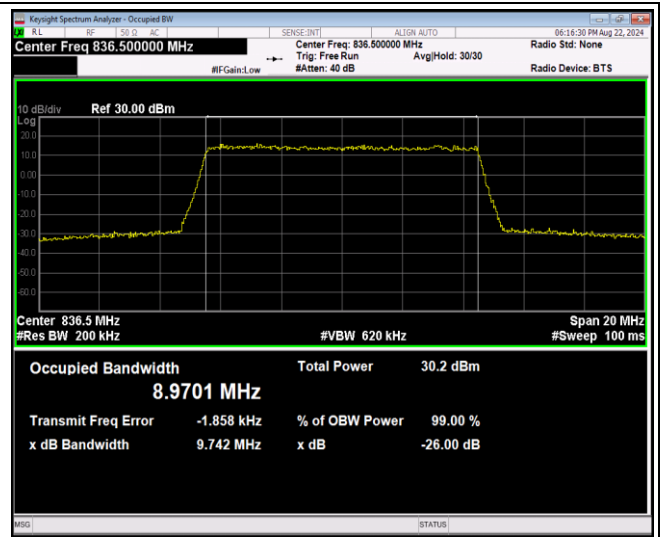

Band5-10MHz-QPSK-20525-50RB#0

Band5-10MHz-QPSK-20600-50RB#0

Band5-10MHz-16QAM-20450-50RB#0

Band5-10MHz-16QAM-20525-50RB#0

Band5-10MHz-16QAM-20600-50RB#0

Band5-10MHz-64QAM-20450-50RB#0

Band5-10MHz-64QAM-20525-50RB#0