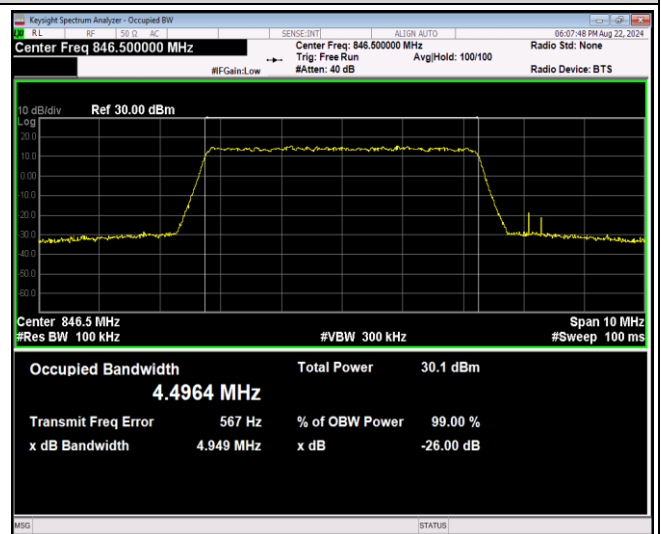

Band5-5MHz-16QAM-20425-25RB#0

Band5-5MHz-16QAM-20525-25RB#0

Band5-5MHz-16QAM-20625-25RB#0

Band5-5MHz-64QAM-20425-25RB#0

Band5-5MHz-64QAM-20525-25RB#0

Band5-5MHz-64QAM-20625-25RB#0

Band5-10MHz-QPSK-20450-50RB#0