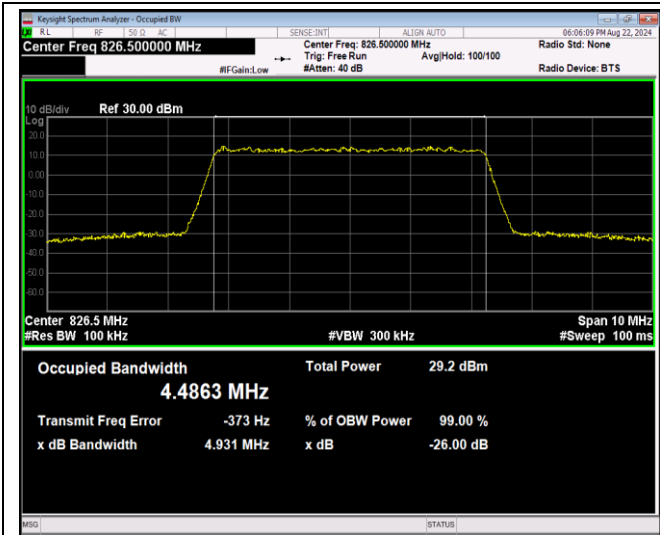

Band5-5MHz-16QAM-20425-25RB#0

Band5-5MHz-16QAM-20525-25RB#0

Band5-5MHz-16QAM-20625-25RB#0

Band5-5MHz-64QAM-20425-25RB#0

Band5-5MHz-64QAM-20525-25RB#0

Band5-5MHz-64QAM-20625-25RB#0

Band5-10MHz-QPSK-20450-50RB#0