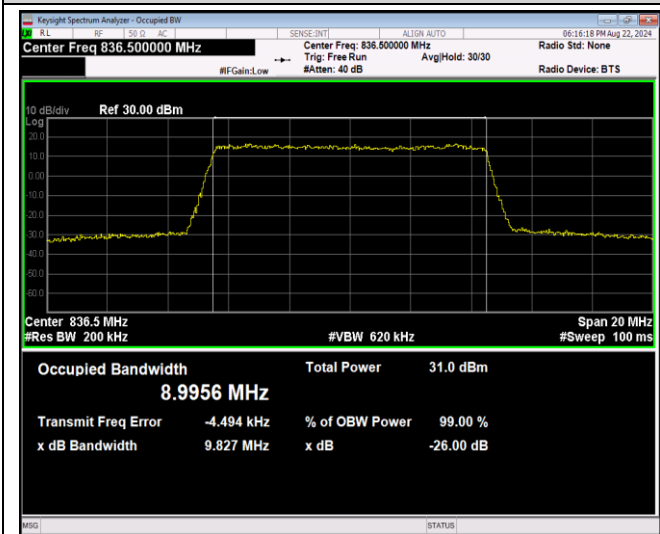

Band5-10MHz-QPSK-20525-50RB#0

Band5-10MHz-16QAM-20450-50RB#0