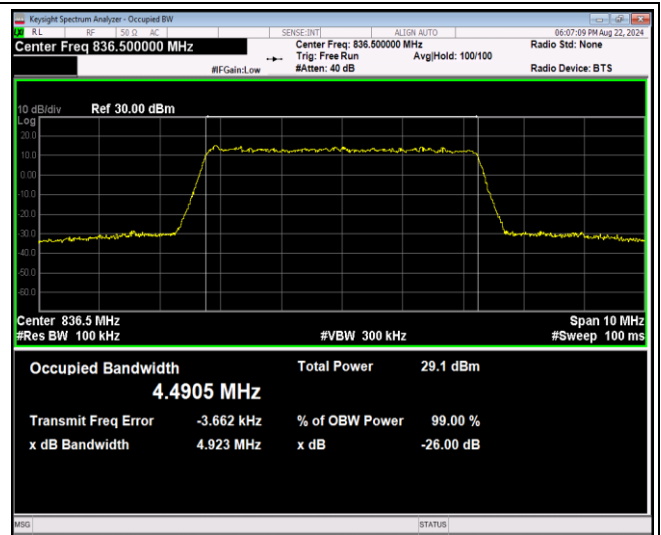

Band5-5MHz-16QAM-20425-25RB#0

Band5-5MHz-16QAM-20525-25RB#0

Band5-5MHz-16QAM-20625-25RB#0

Band5-5MHz-64QAM-20425-25RB#0

Band5-5MHz-64QAM-20525-25RB#0

Band5-5MHz-64QAM-20625-25RB#0

Band5-10MHz-QPSK-20450-50RB#0