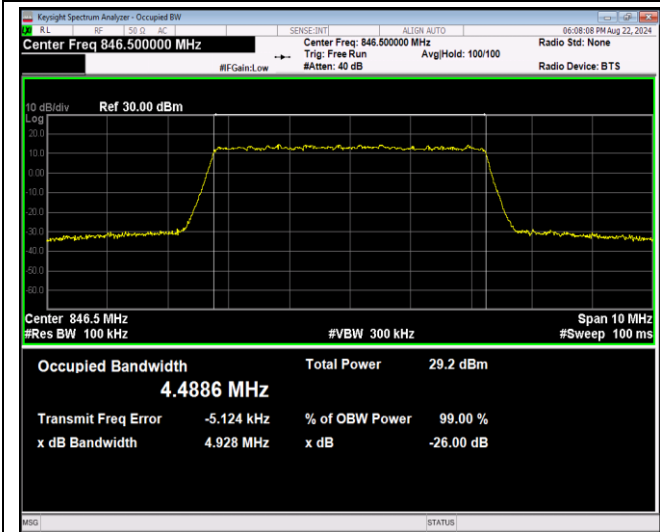

Band5-5MHz-16QAM-20425-25RB#0

Band5-5MHz-16QAM-20525-25RB#0

Band5-5MHz-16QAM-20625-25RB#0

Band5-5MHz-64QAM-20425-25RB#0

Band5-5MHz-64QAM-20525-25RB#0

Band5-5MHz-64QAM-20625-25RB#0

Band5-10MHz-QPSK-20450-50RB#0