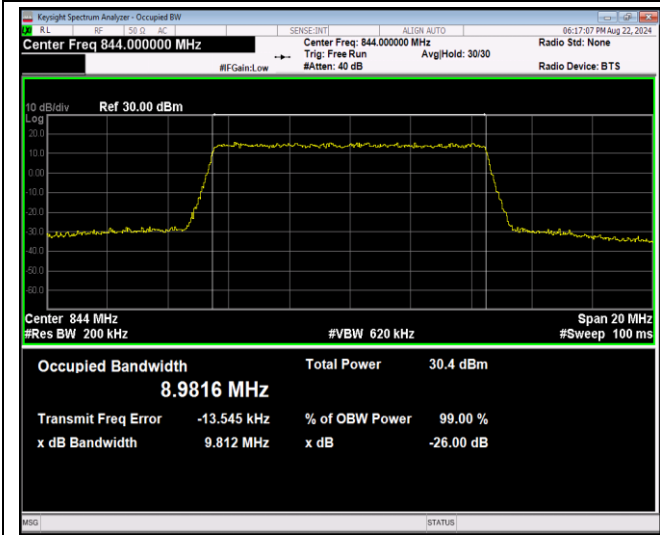

Band5-10MHz-QPSK-20525-50RB#0

Band5-10MHz-QPSK-20600-50RB#0

Band5-10MHz-16QAM-20450-50RB#0

Band5-10MHz-16QAM-20525-50RB#0

Band5-10MHz-16QAM-20600-50RB#0

Band5-10MHz-64QAM-20450-50RB#0

Band5-10MHz-64QAM-20525-50RB#0