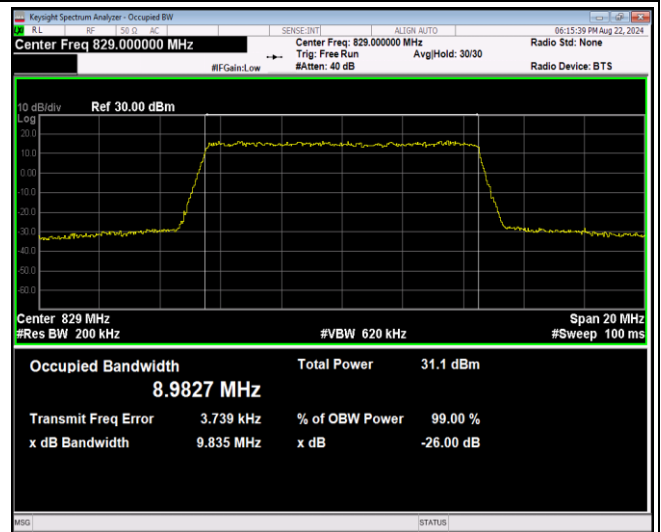

Band5-10MHz-QPSK-20450-50RB#0

Band5-10MHz-QPSK-20600-50RB#0