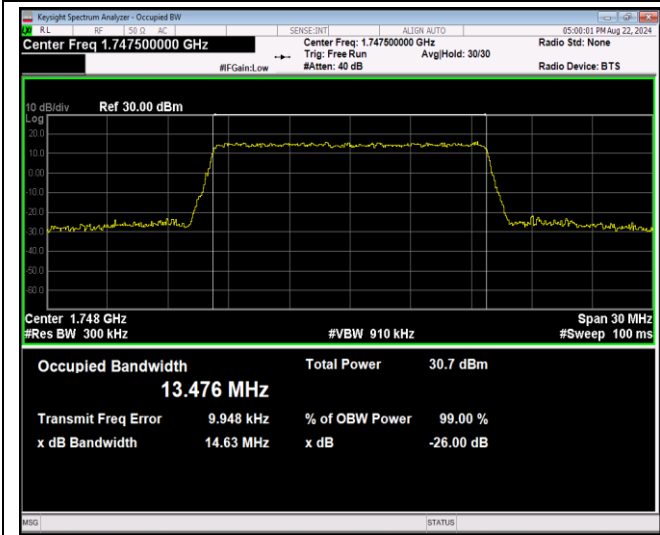

Band4-15MHz-QPSK-20325-75RB#0

Band4-15MHz-16QAM-20175-75RB#0