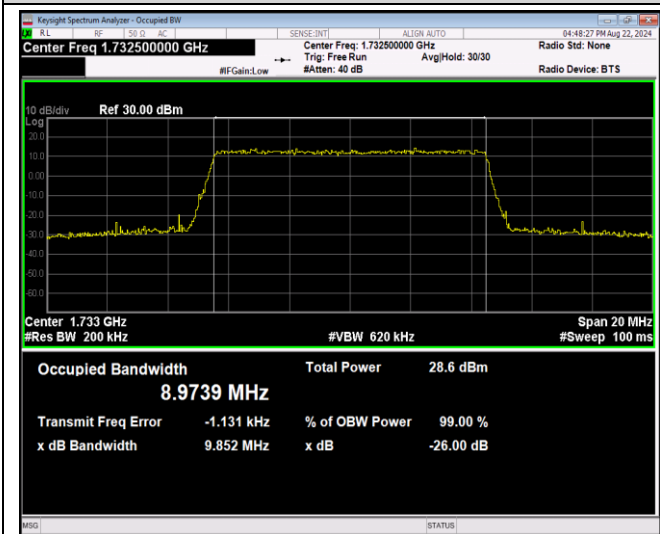

Band4-10MHz-16QAM-20175-50RB#0

Band4-10MHz-16QAM-20350-50RB#0

Band4-10MHz-64QAM-20000-50RB#0

Band4-10MHz-64QAM-20175-50RB#0

Band4-10MHz-64QAM-20350-50RB#0

Band4-15MHz-QPSK-20025-75RB#0

Band4-15MHz-QPSK-20175-75RB#0