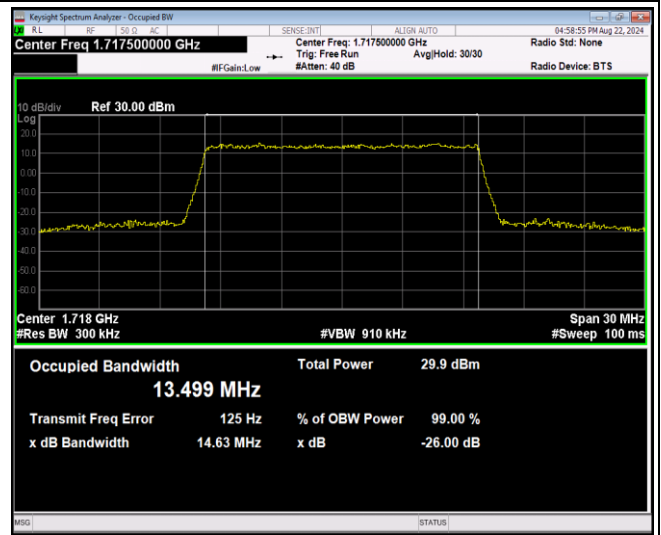

Band4-15MHz-16QAM-20025-75RB#0

Band4-15MHz-16QAM-20325-75RB#0