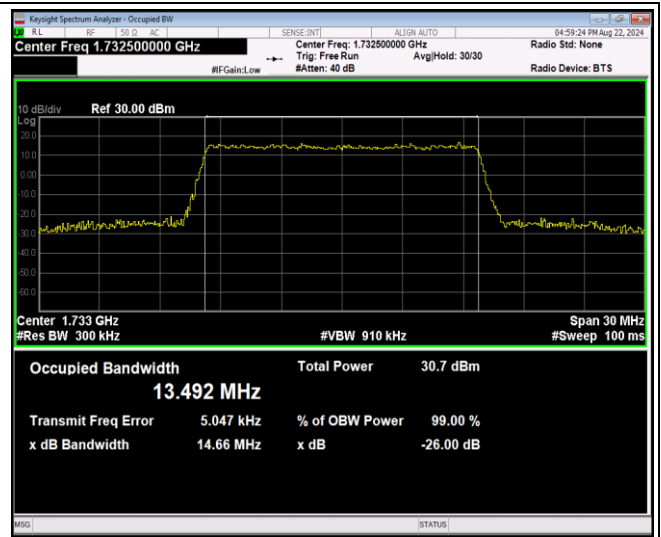

Band4-15MHz-QPSK-20175-75RB#0

Band4-15MHz-16QAM-20025-75RB#0