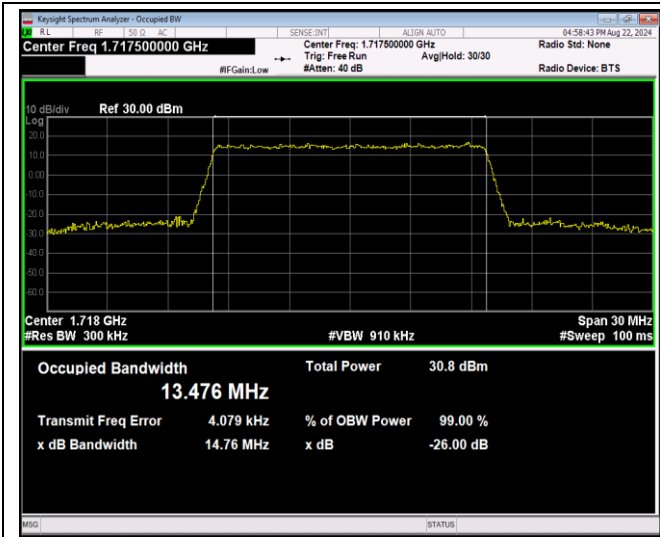

Band4-10MHz-16QAM-20175-50RB#0

Band4-10MHz-16QAM-20350-50RB#0

Band4-10MHz-64QAM-20000-50RB#0

Band4-10MHz-64QAM-20175-50RB#0

Band4-10MHz-64QAM-20350-50RB#0

Band4-15MHz-QPSK-20025-75RB#0

Band4-15MHz-QPSK-20175-75RB#0