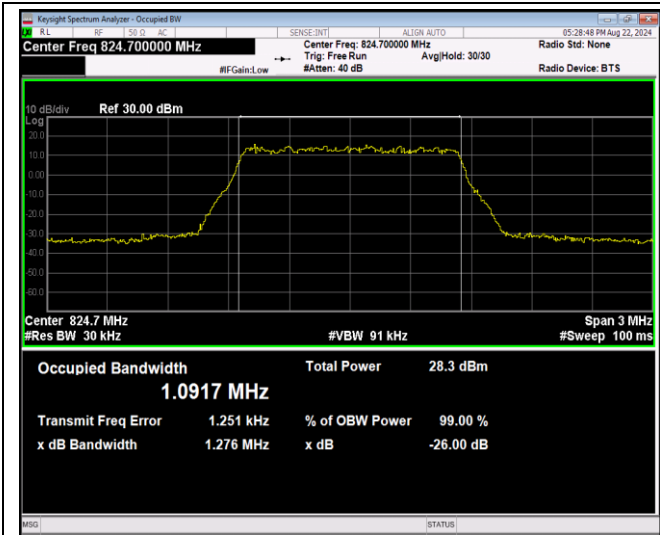

Band5-1.4MHz-64QAM-20407-6RB#0

Band5-1.4MHz-64QAM-20643-6RB#0