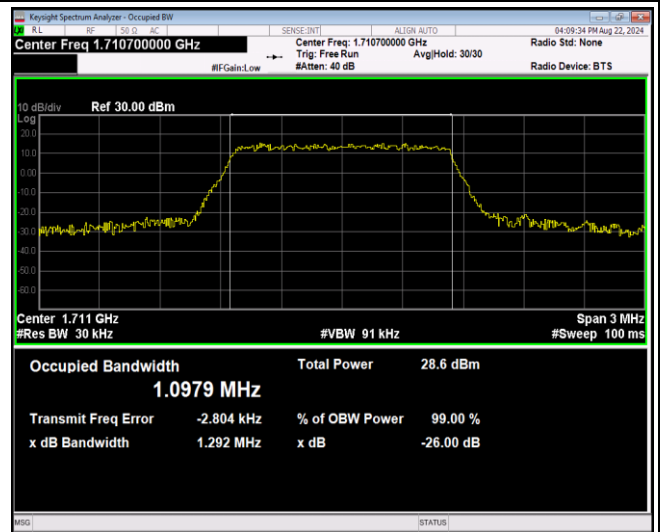

Band4-1.4MHz-16QAM-19957-6RB#0

Band4-1.4MHz-16QAM-20393-6RB#0