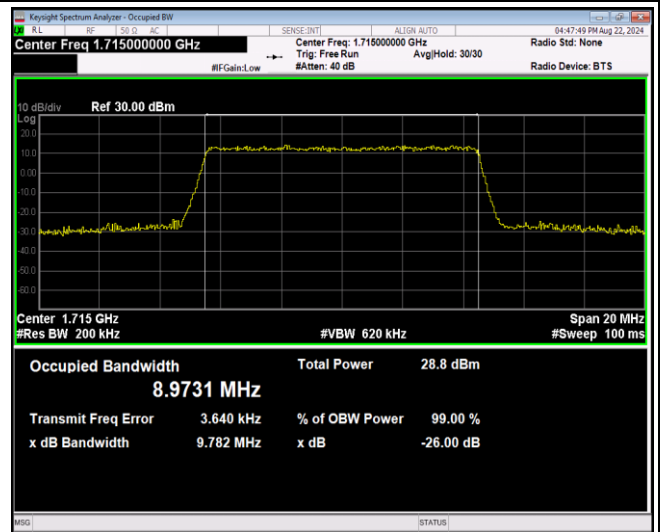

Band4-10MHz-16QAM-20175-50RB#0

Band4-10MHz-16QAM-20350-50RB#0

Band4-10MHz-64QAM-20000-50RB#0

Band4-10MHz-64QAM-20175-50RB#0

Band4-10MHz-64QAM-20350-50RB#0

Band4-15MHz-QPSK-20025-75RB#0

Band4-15MHz-QPSK-20175-75RB#0