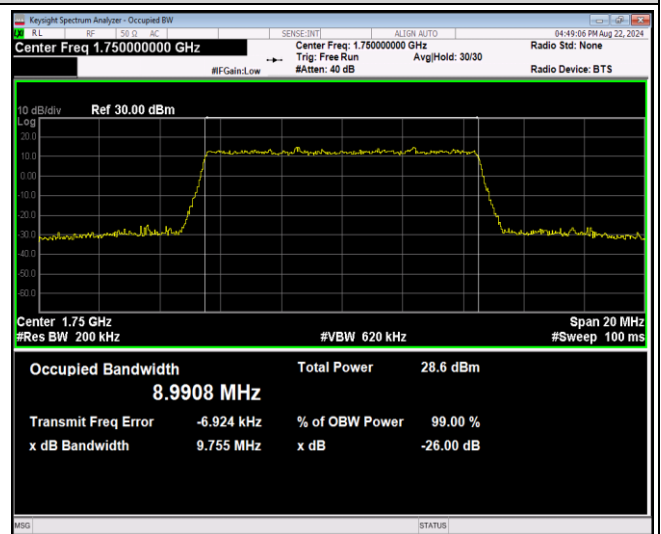

Band4-10MHz-16QAM-20175-50RB#0

Band4-10MHz-16QAM-20350-50RB#0

Band4-10MHz-64QAM-20000-50RB#0

Band4-10MHz-64QAM-20175-50RB#0

Band4-10MHz-64QAM-20350-50RB#0

Band4-15MHz-QPSK-20025-75RB#0

Band4-15MHz-QPSK-20175-75RB#0