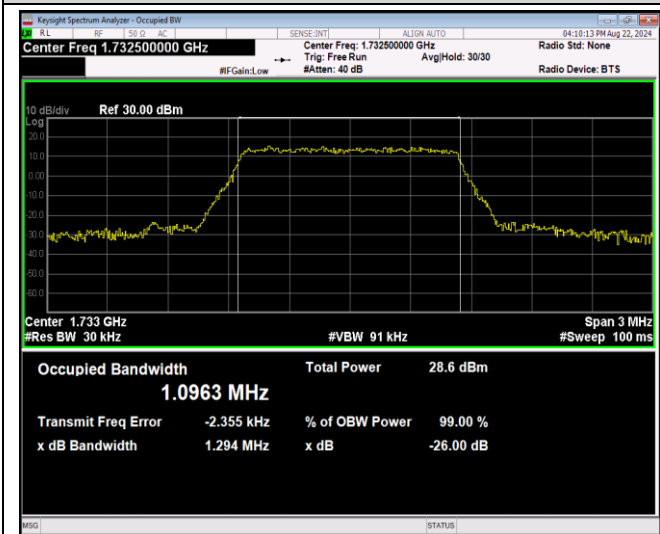

Band4-1.4MHz-16QAM-20175-6RB#0

Band4-1.4MHz-64QAM-19957-6RB#0