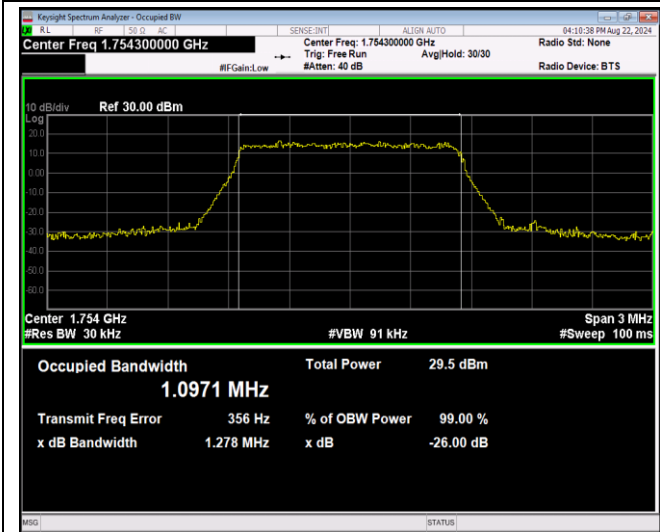

Band4-1.4MHz-QPSK-20393-6RB#0

Band4-1.4MHz-16QAM-20175-6RB#0