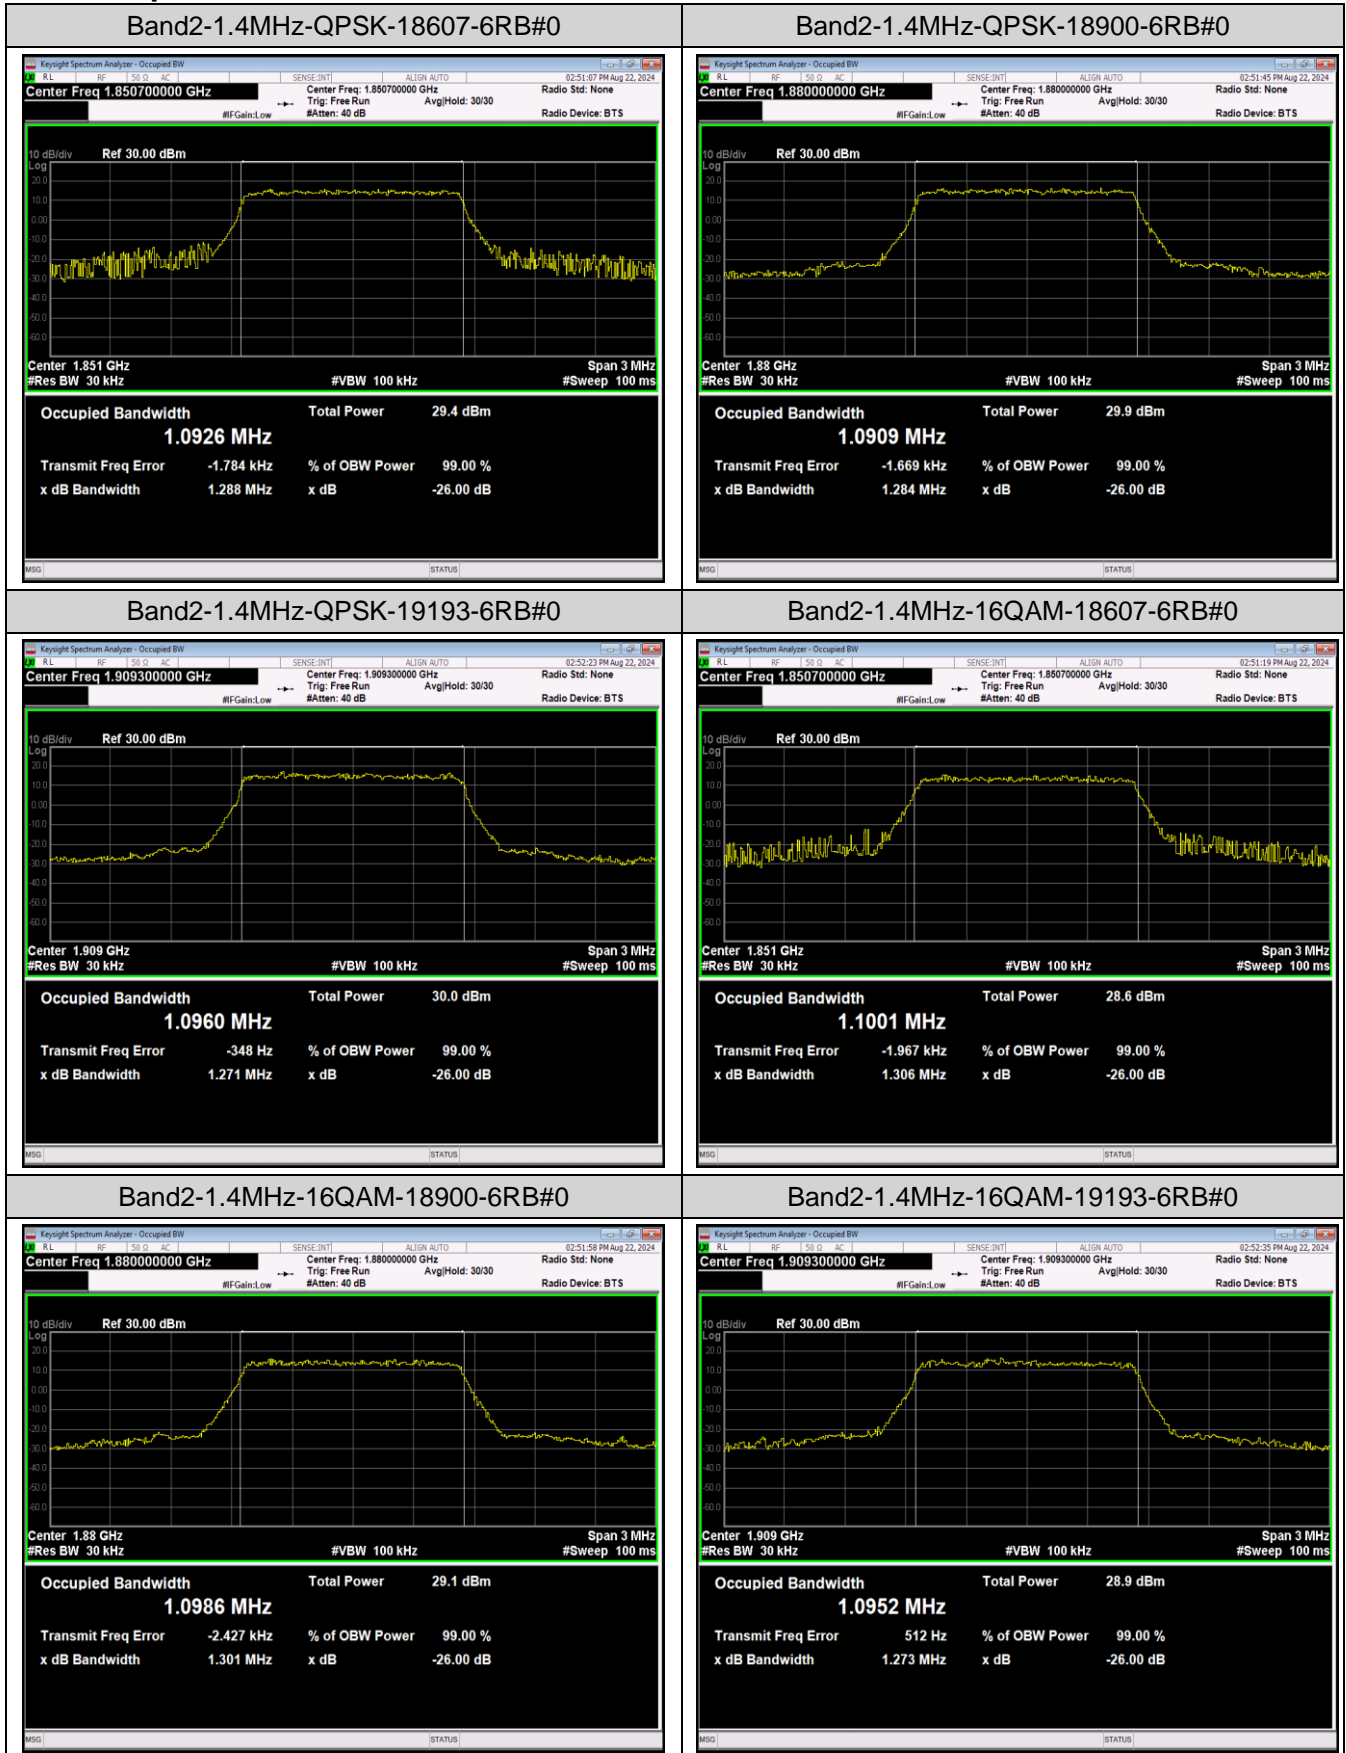

Test Graphs