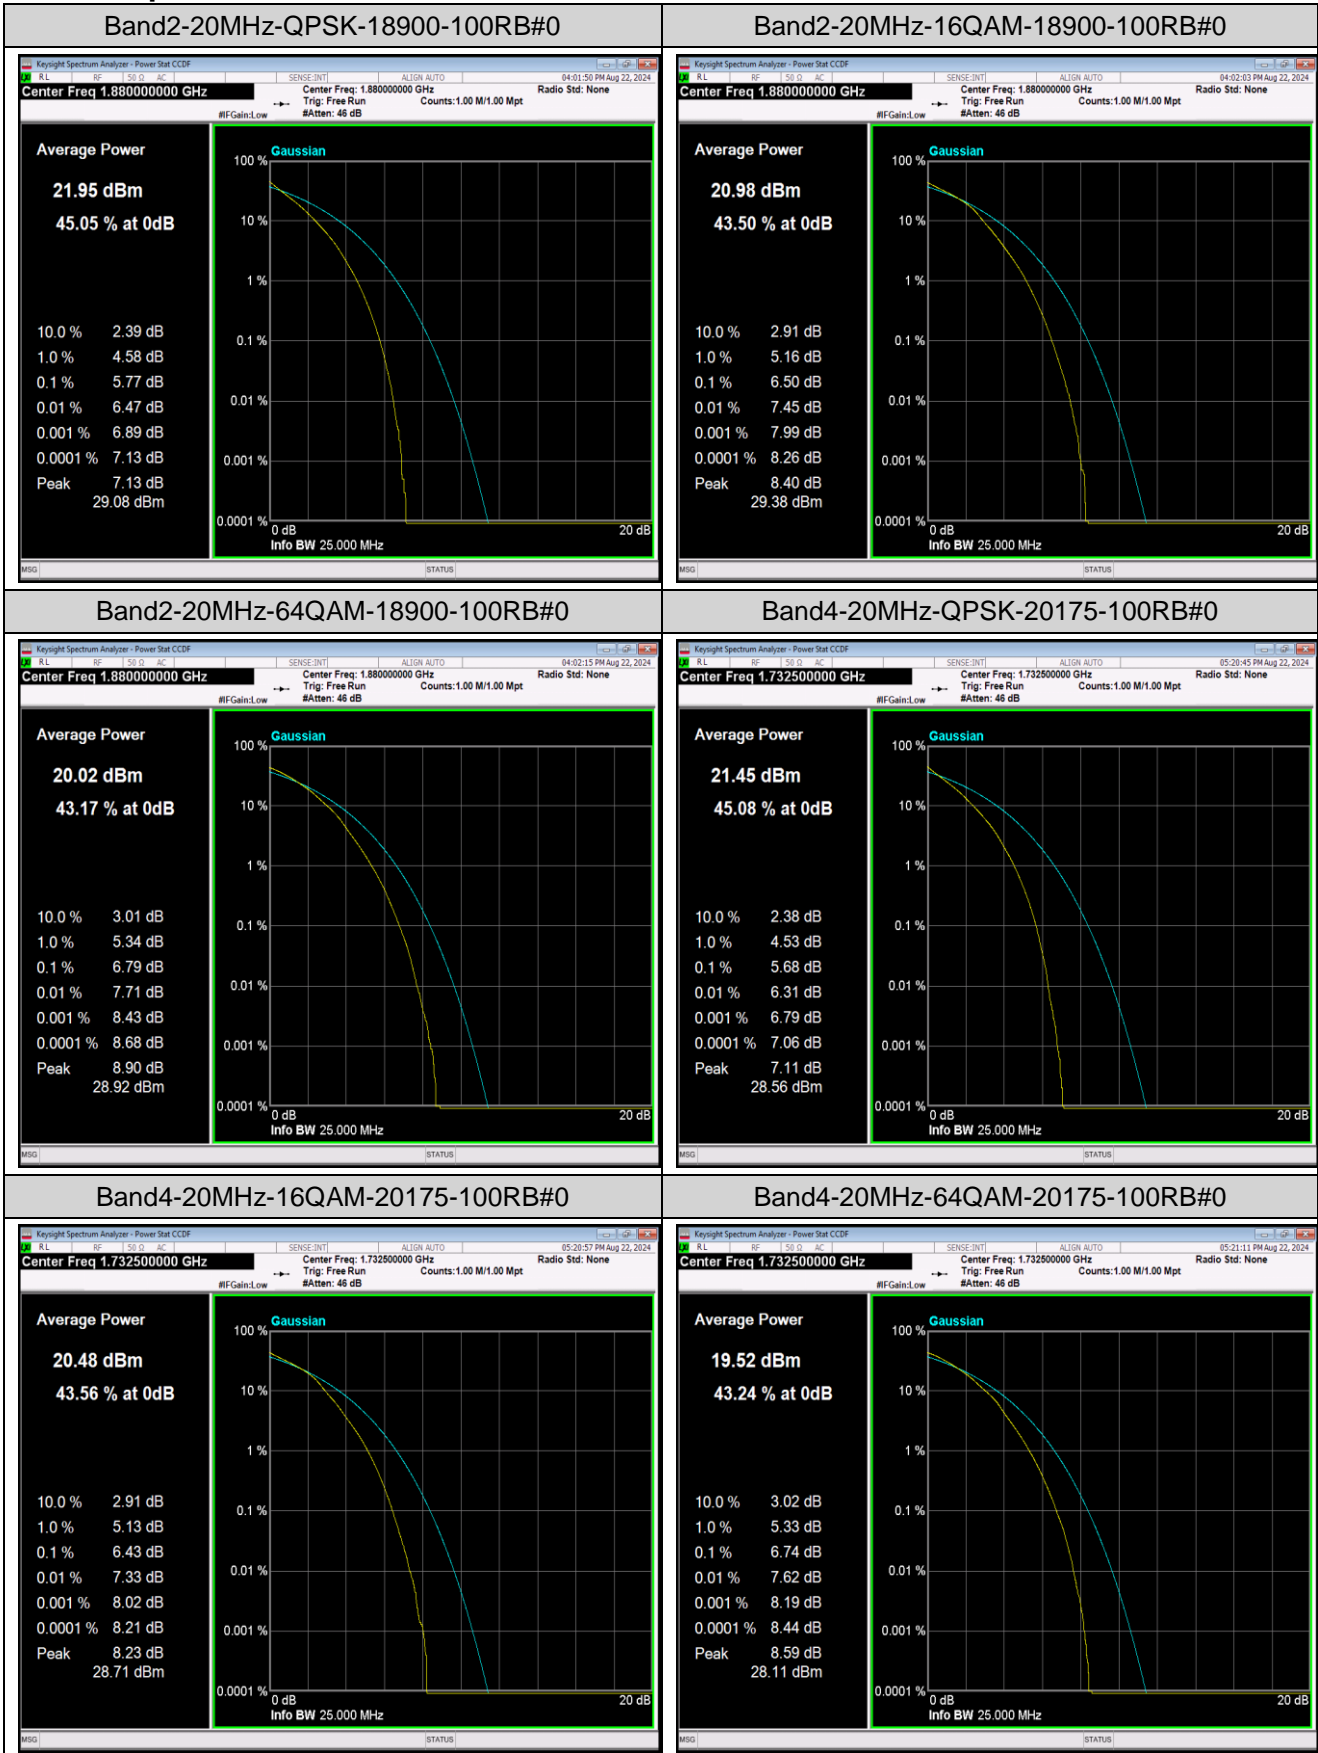

Test Graphs