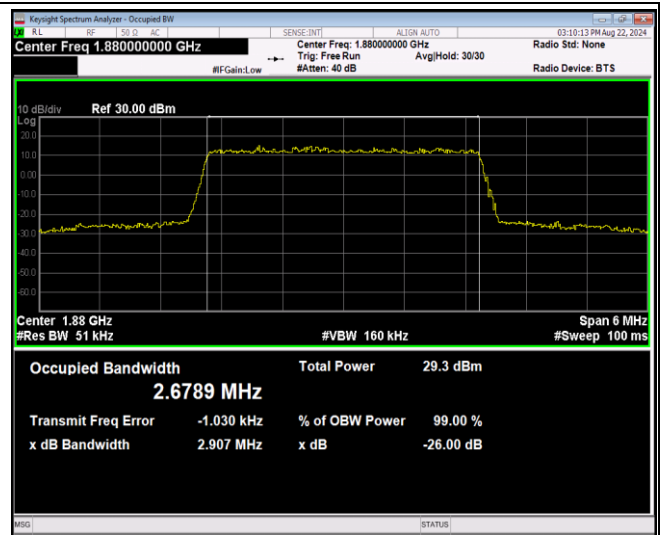

Band2-3MHz-64QAM-18615-15RB#0