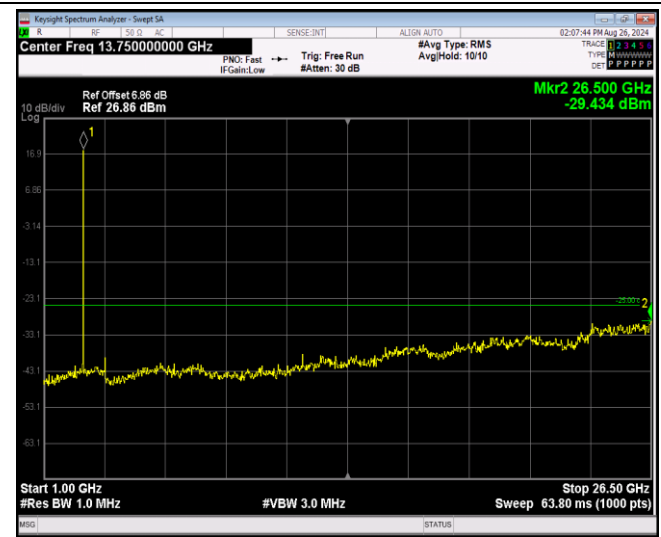

JianYan Testing Group Shenzhen Co., Ltd.
No.101, Building 8, Innovation Wisdom Port, No.155 Hongtian Road, Huangpu Community,
Xinqiao Street, Bao'an District, Shenzhen, Guangdong, People's Republic of China.
Tel: +86-755-23118282, Fax: +86-755-23116366

Project No.: JYTSZR2407075