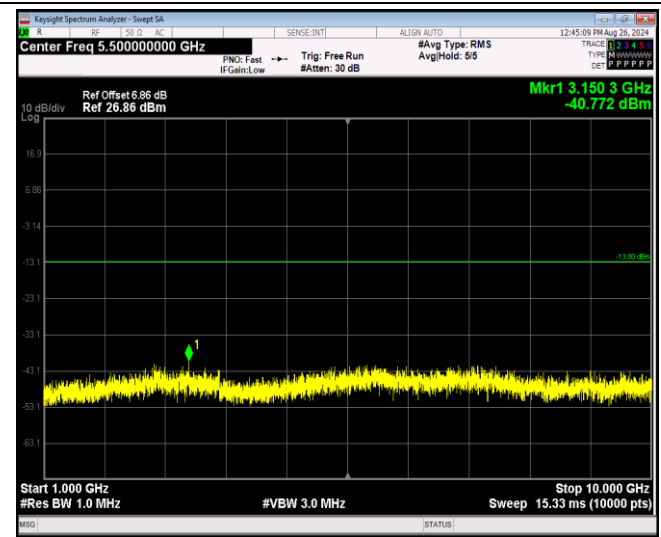

JianYan Testing Group Shenzhen Co., Ltd.
No.101, Building 8, Innovation Wisdom Port, No.155 Hongtian Road, Huangpu Community,
Xinqiao Street, Bao'an District, Shenzhen, Guangdong, People's Republic of China.
Tel: +86-755-23118282, Fax: +86-755-23116366

Project No.: JYTSZR2407075