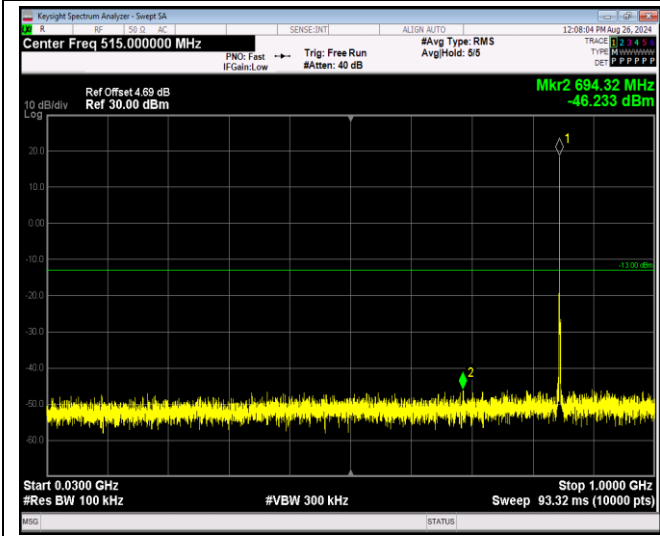

Band5-1.4MHz-64QAM-20525-1RB#0-Range1:30~1000MHz

Band5-1.4MHz-64QAM-20525-1RB#0-Range2:1000~10000MHz

Band5-1.4MHz-64QAM-20643-1RB#0-Range1:30~1000MHz

Band5-1.4MHz-64QAM-20643-1RB#0-Range2:1000~10000MHz

Band5-1.4MHz-64QAM-20643-1RB#0-Range1:30~1000MHz

Band5-1.4MHz-64QAM-20643-1RB#0-Range2:1000~10000MHz

Band5-10MHz-16QAM-20450-1RB#0-Range1:30~100
 0MHz

Band5-10MHz-16QAM-20450-1RB#0-Range2:1000~1
 0000MHz

Band5-10MHz-16QAM-20525-1RB#0-Range1:30~100
 0MHz