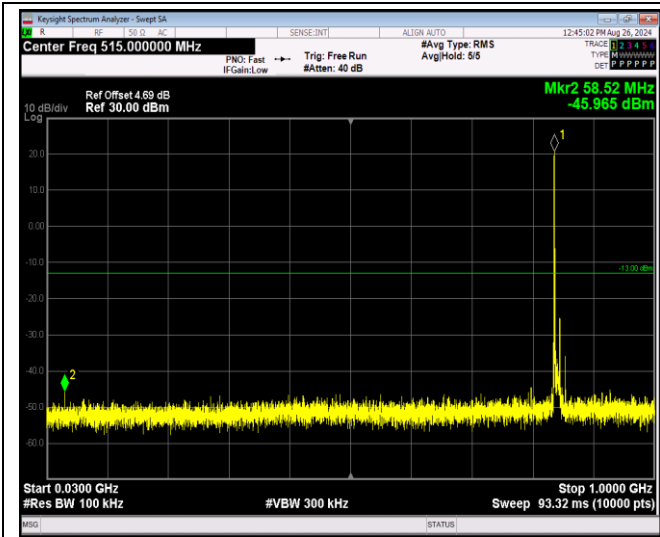

JianYan Testing Group Shenzhen Co., Ltd.
No.101, Building 8, Innovation Wisdom Port, No.155 Hongtian Road, Huangpu Community,
Xinqiao Street, Bao'an District, Shenzhen, Guangdong, People's Republic of China.
Tel: +86-755-23118282, Fax: +86-755-23116366

Project No.: JYTSZR2407075