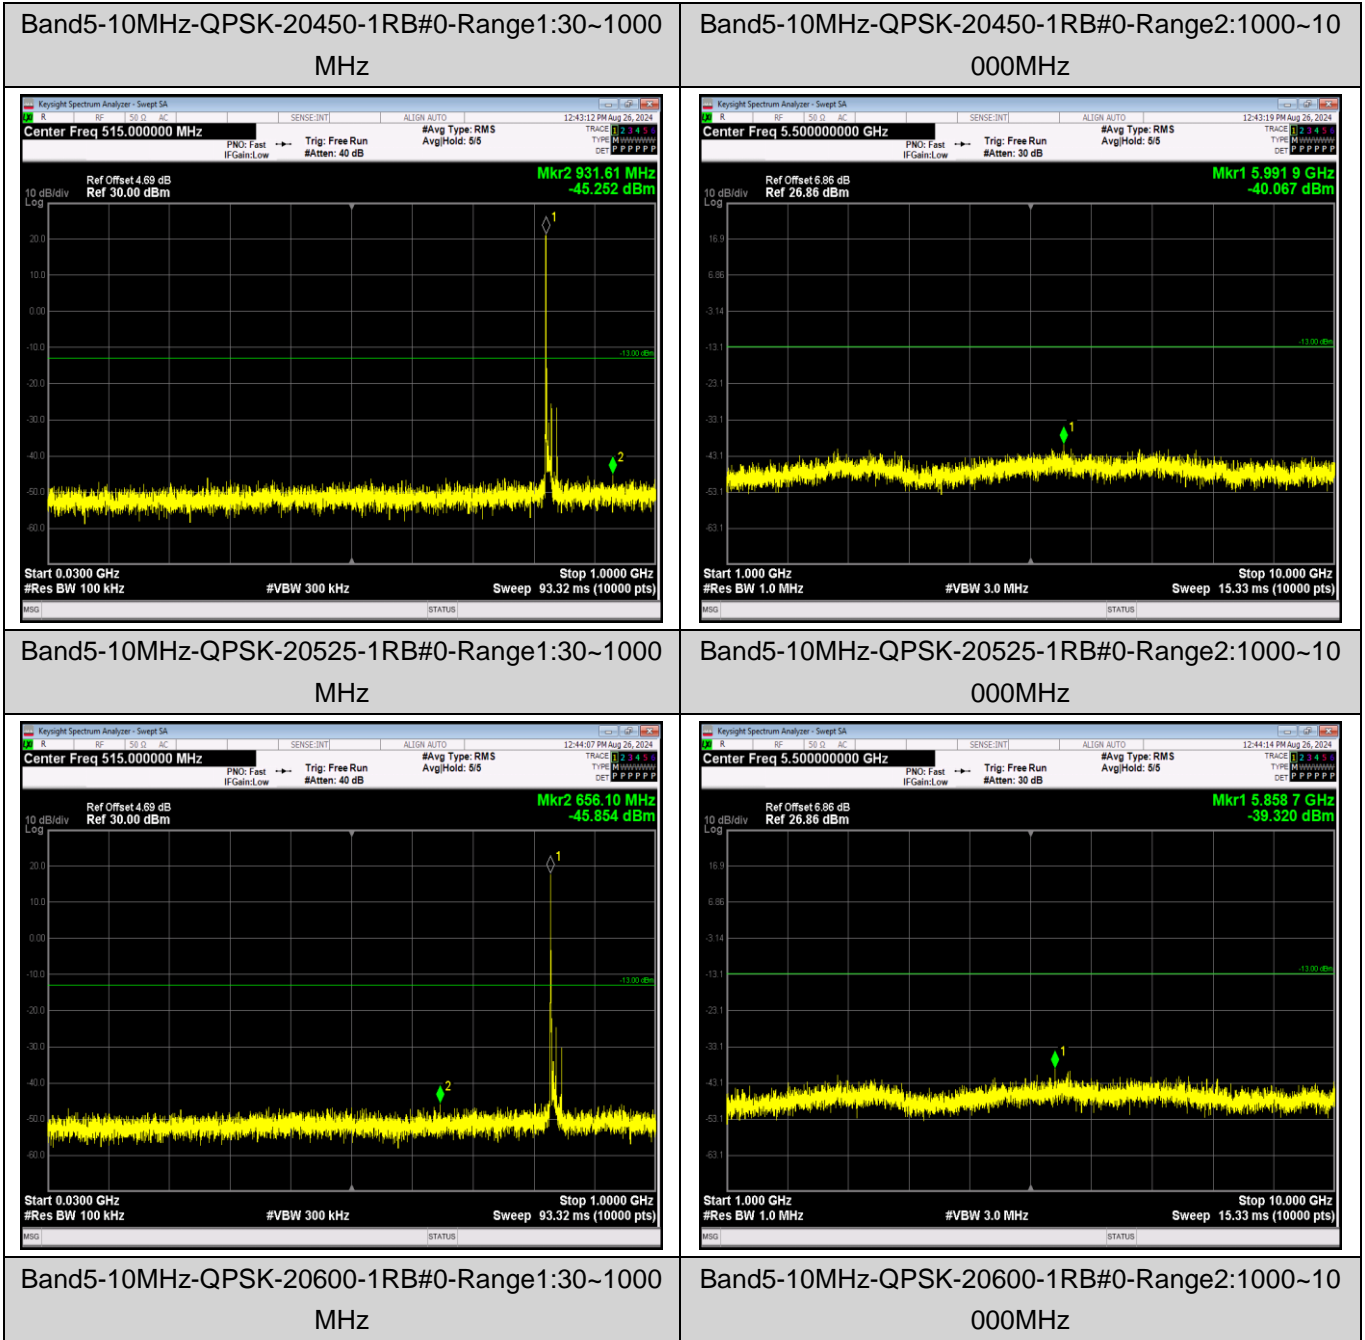

Band5-1.4MHz-64QAM-20525-1RB#0-Range1:30~1000MHz

Band5-1.4MHz-64QAM-20525-1RB#0-Range2:1000~10000MHz

Band5-1.4MHz-64QAM-20643-1RB#0-Range1:30~1000MHz

Band5-1.4MHz-64QAM-20643-1RB#0-Range2:1000~10000MHz

Band5-1.4MHz-64QAM-20643-1RB#0-Range1:30~1000MHz

Band5-1.4MHz-64QAM-20643-1RB#0-Range2:1000~10000MHz

Band5-10MHz-16QAM-20450-1RB#0-Range1:30~100
 0MHz

Band5-10MHz-16QAM-20450-1RB#0-Range2:1000~1
 0000MHz

Band5-10MHz-16QAM-20525-1RB#0-Range1:30~100
 0MHz