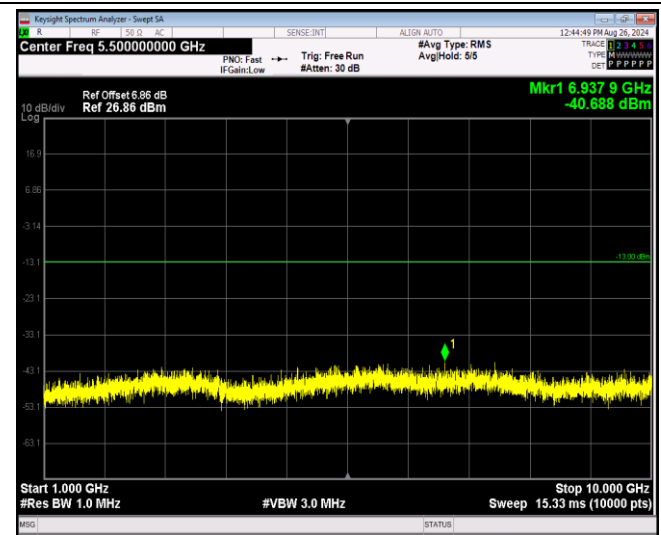

JianYan Testing Group Shenzhen Co., Ltd.
No.101, Building 8, Innovation Wisdom Port, No.155 Hongtian Road, Huangpu Community,
Xinqiao Street, Bao'an District, Shenzhen, Guangdong, People's Republic of China.
Tel: +86-755-23118282, Fax: +86-755-23116366

Project No.: JYTSZR2407075