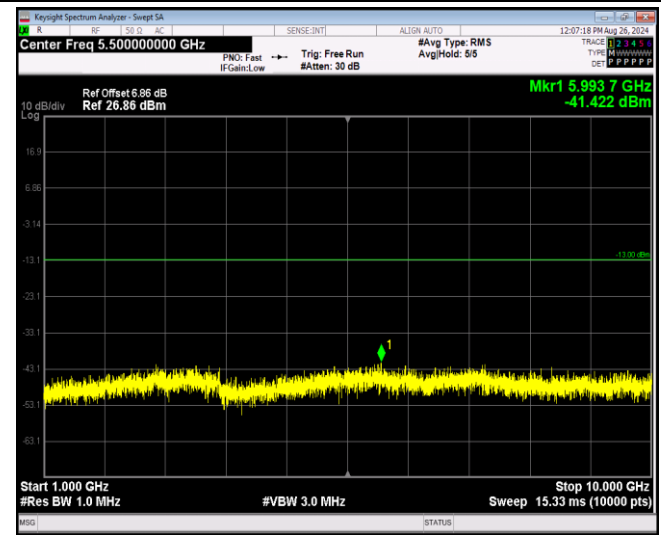

Band5-1.4MHz-64QAM-20525-1RB#0-Range1:30~1000MHz

Band5-1.4MHz-64QAM-20525-1RB#0-Range2:1000~10000MHz

Band5-1.4MHz-64QAM-20643-1RB#0-Range1:30~1000MHz

Band5-1.4MHz-64QAM-20643-1RB#0-Range2:1000~10000MHz

Band5-1.4MHz-64QAM-20643-1RB#0-Range1:30~1000MHz