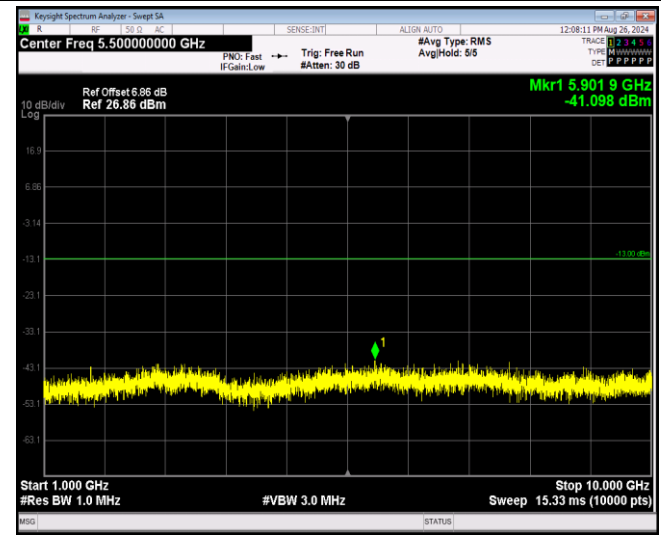

Band5-1.4MHz-64QAM-20525-1RB#0-Range1:30~1000MHz

Band5-1.4MHz-64QAM-20525-1RB#0-Range2:1000~10000MHz

Band5-1.4MHz-64QAM-20643-1RB#0-Range1:30~1000MHz

Band5-1.4MHz-64QAM-20643-1RB#0-Range2:1000~10000MHz

Band5-1.4MHz-64QAM-20643-1RB#0-Range1:30~1000MHz