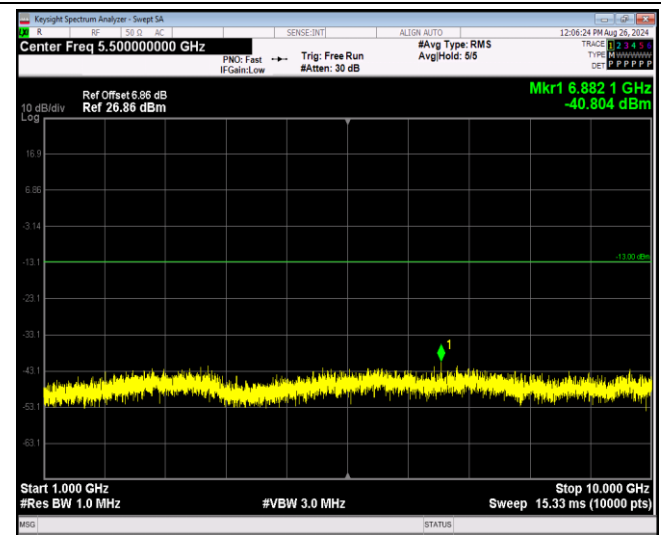

Band5-1.4MHz-64QAM-20525-1RB#0-Range1:30~1000MHz

Band5-1.4MHz-64QAM-20525-1RB#0-Range2:1000~10000MHz

Band5-1.4MHz-64QAM-20643-1RB#0-Range1:30~1000MHz

Band5-1.4MHz-64QAM-20643-1RB#0-Range2:1000~10000MHz

Band5-1.4MHz-64QAM-20643-1RB#0-Range1:30~1000MHz