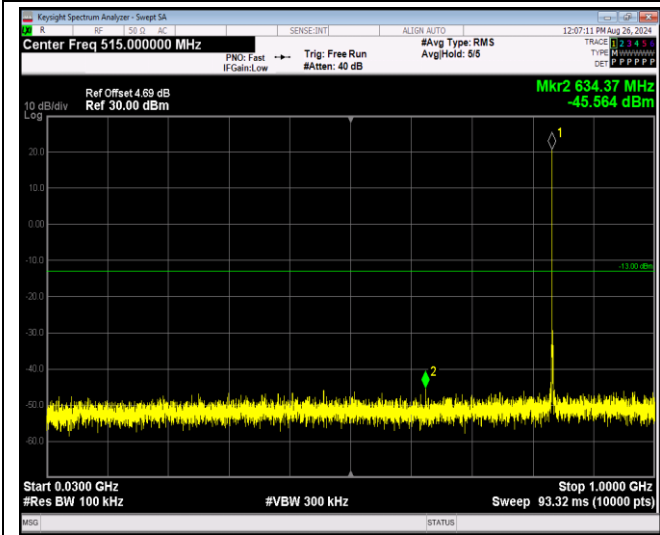

Band5-1.4MHz-64QAM-20525-1RB#0-Range1:30~1000MHz

Band5-1.4MHz-64QAM-20525-1RB#0-Range2:1000~10000MHz

Band5-1.4MHz-64QAM-20643-1RB#0-Range1:30~1000MHz

Band5-1.4MHz-64QAM-20643-1RB#0-Range2:1000~10000MHz

Band5-1.4MHz-64QAM-20643-1RB#0-Range1:30~1000MHz