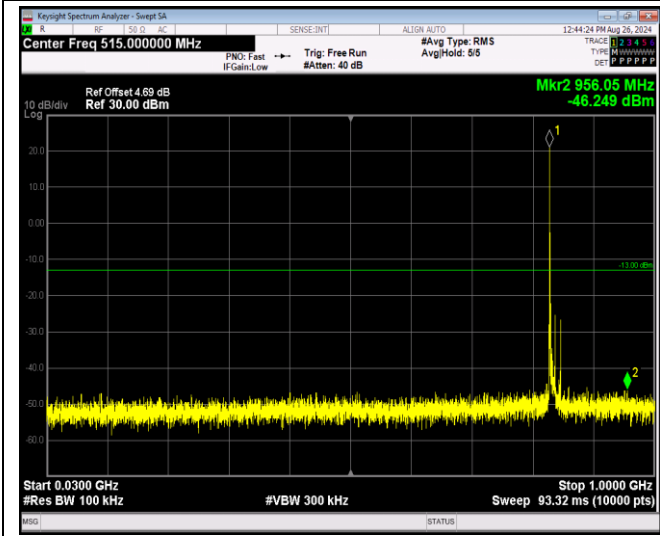

Band5-10MHz-16QAM-20525-1RB#0-Range1:30~100
0MHz

JianYan Testing Group Shenzhen Co., Ltd.
No.101, Building 8, Innovation Wisdom Port, No.155 Hongtian Road, Huangpu Community,
Xinqiao Street, Bao'an District, Shenzhen, Guangdong, People's Republic of China.
Tel: +86-755-23118282, Fax: +86-755-23116366

Project No.: JYTSZR2407075