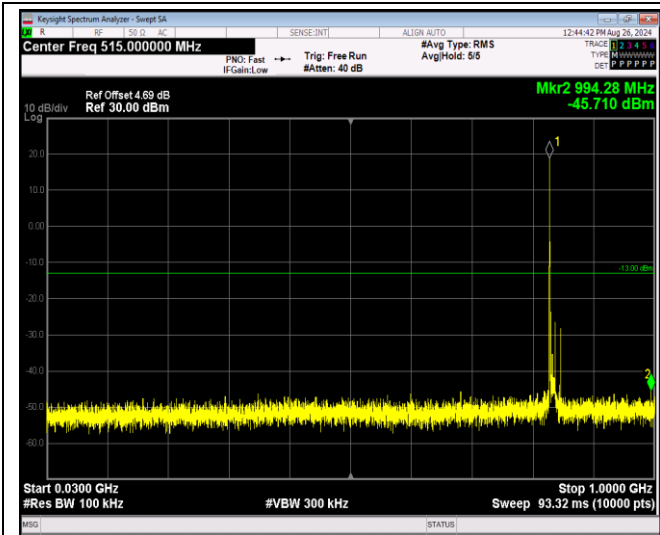

JianYan Testing Group Shenzhen Co., Ltd.
No.101, Building 8, Innovation Wisdom Port, No.155 Hongtian Road, Huangpu Community,
Xinqiao Street, Bao'an District, Shenzhen, Guangdong, People's Republic of China.
Tel: +86-755-23118282, Fax: +86-755-23116366

Project No.: JYTSZR2407075