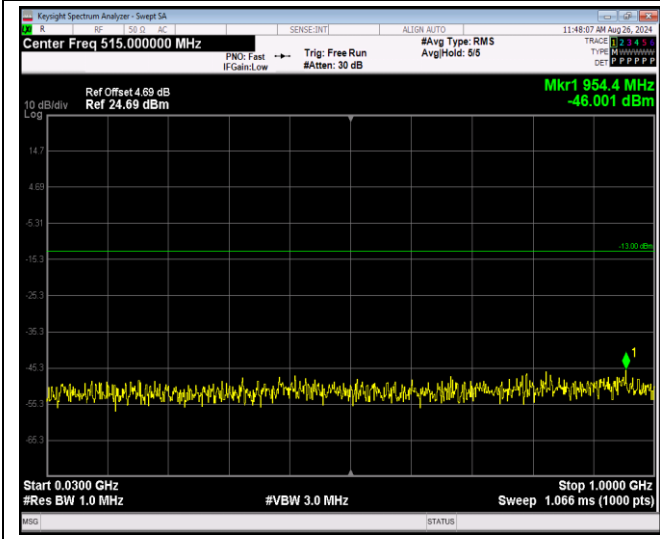

Band4-20MHz-QPSK-20300-1RB#0-Range1:30~1000 MHz

JianYan Testing Group Shenzhen Co., Ltd.
No.101, Building 8, Innovation Wisdom Port, No.155 Hongtian Road, Huangpu Community,
Xinqiao Street, Bao'an District, Shenzhen, Guangdong, People's Republic of China.
Tel: +86-755-23118282, Fax: +86-755-23116366