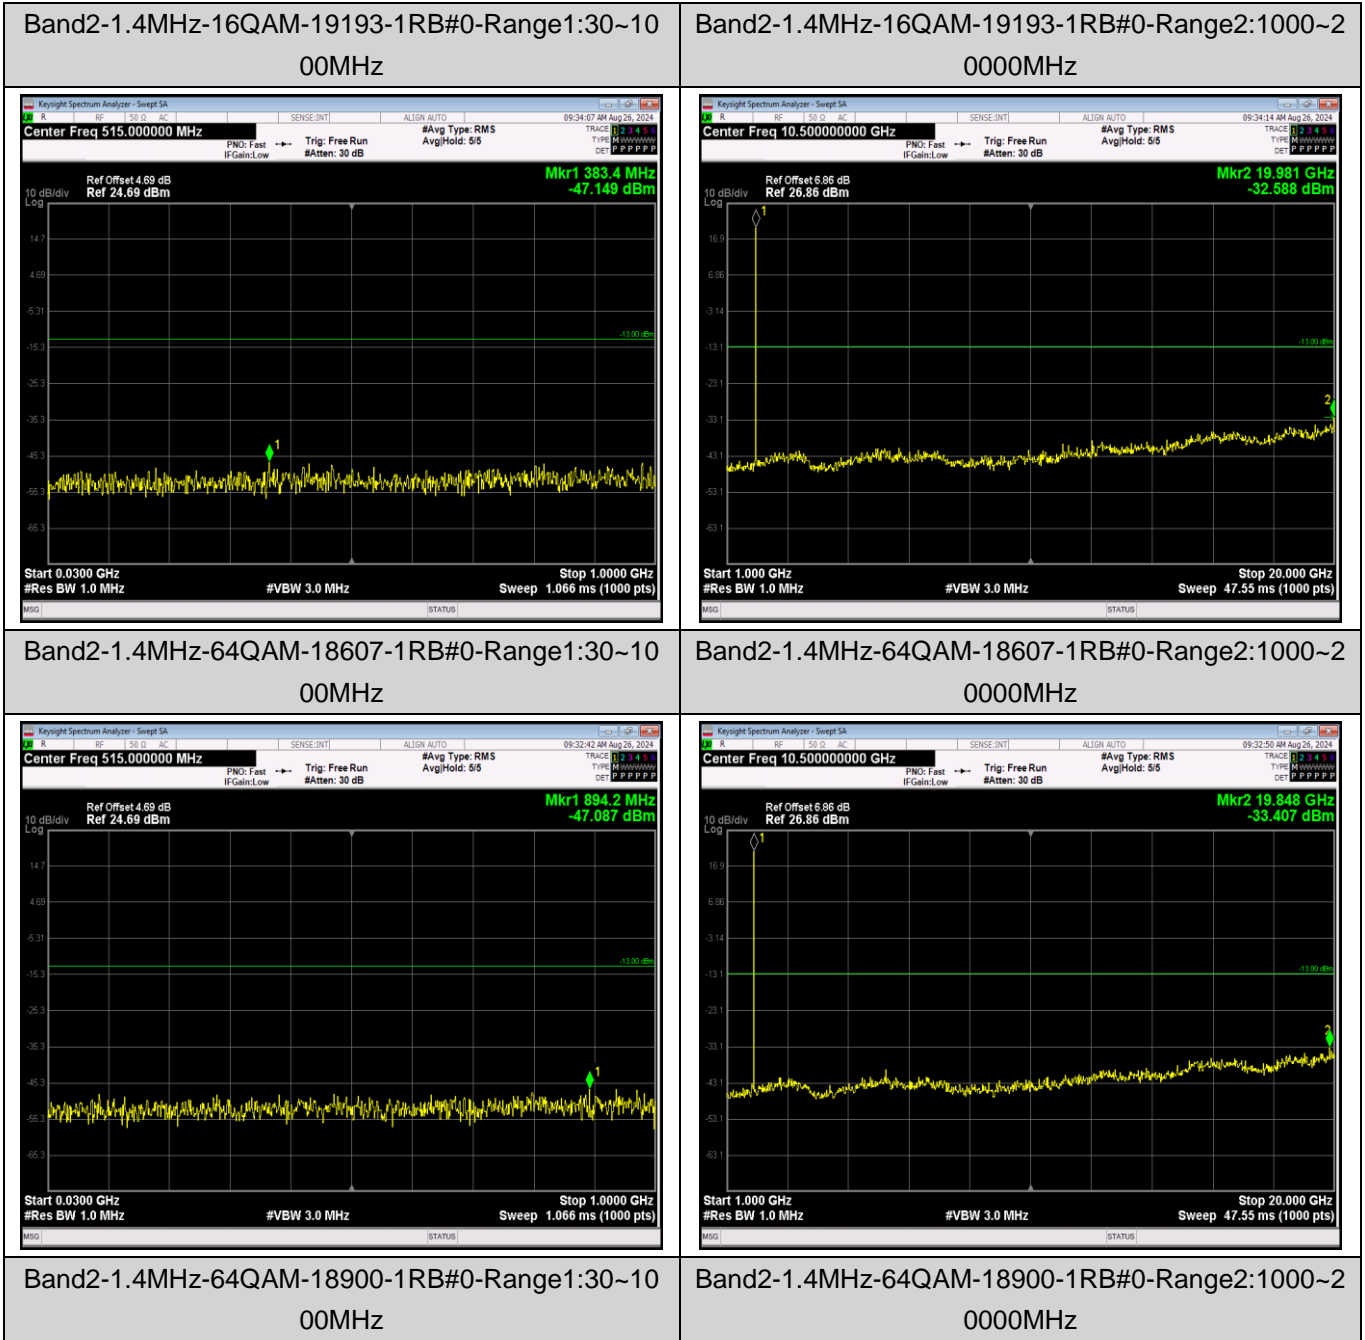

JianYan Testing Group Shenzhen Co., Ltd.
No.101, Building 8, Innovation Wisdom Port, No.155 Hongtian Road, Huangpu Community,
Xinqiao Street, Bao'an District, Shenzhen, Guangdong, People's Republic of China.
Tel: +86-755-23118282, Fax: +86-755-23116366

Project No.: JYTSZR2407075