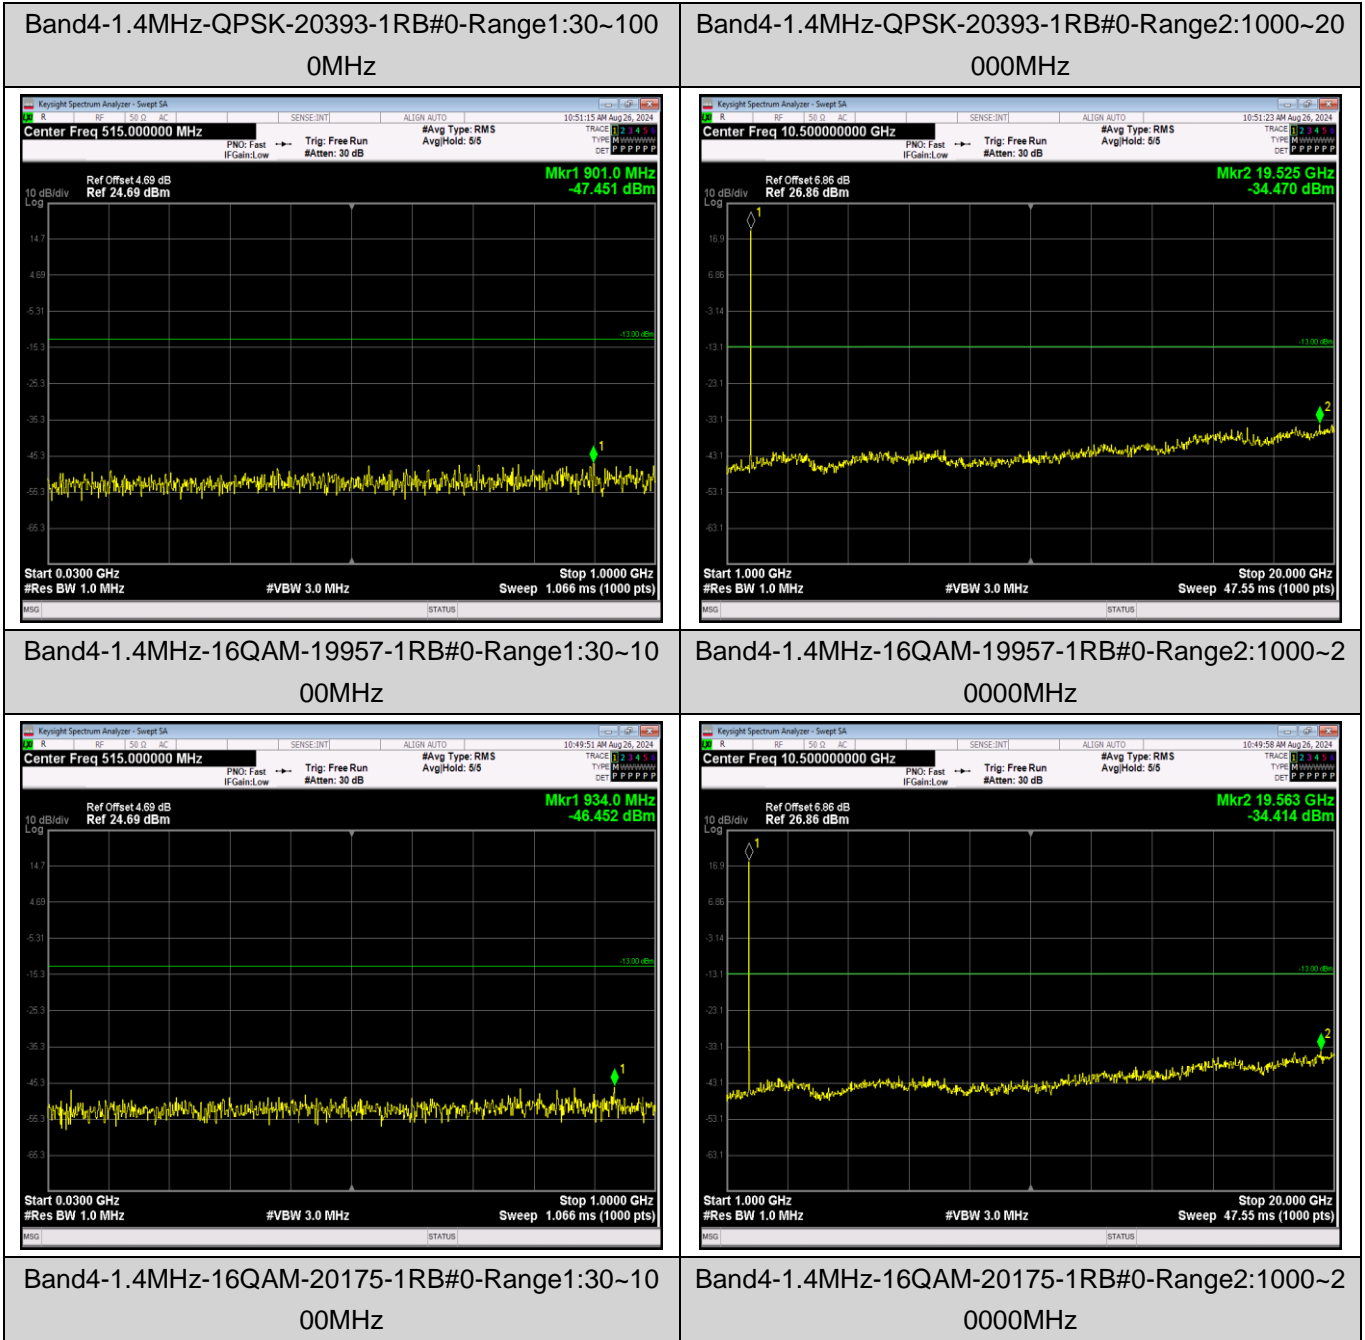

JianYan Testing Group Shenzhen Co., Ltd.
No.101, Building 8, Innovation Wisdom Port, No.155 Hongtian Road, Huangpu Community,
Xinqiao Street, Bao'an District, Shenzhen, Guangdong, People's Republic of China.
Tel: +86-755-23118282, Fax: +86-755-23116366

Project No.: JYTSZR2407075