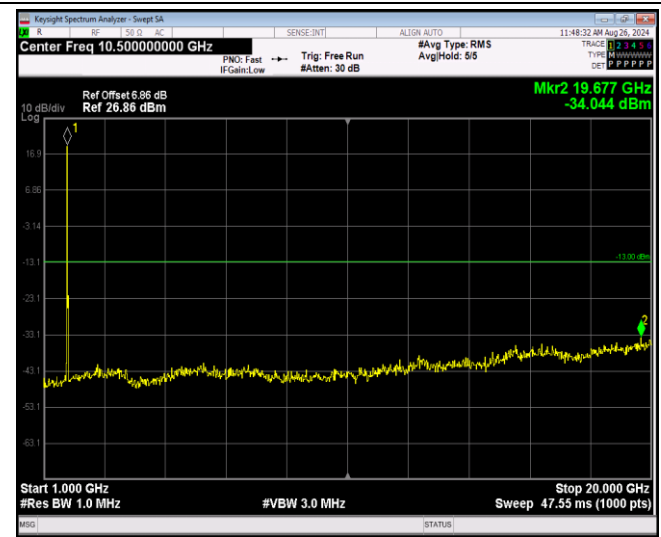

Band4-20MHz-64QAM-20050-1RB#0-Range2:1000~2 0000MHz