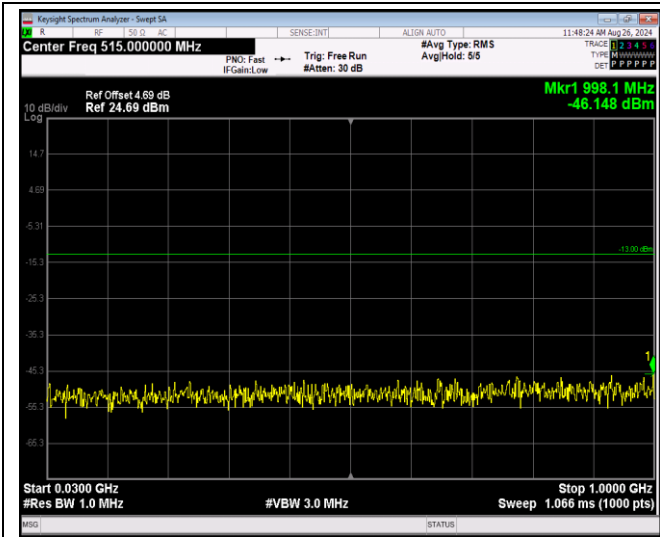

Band4-20MHz-64QAM-20050-1RB#0-Range1:30~100 OMHz