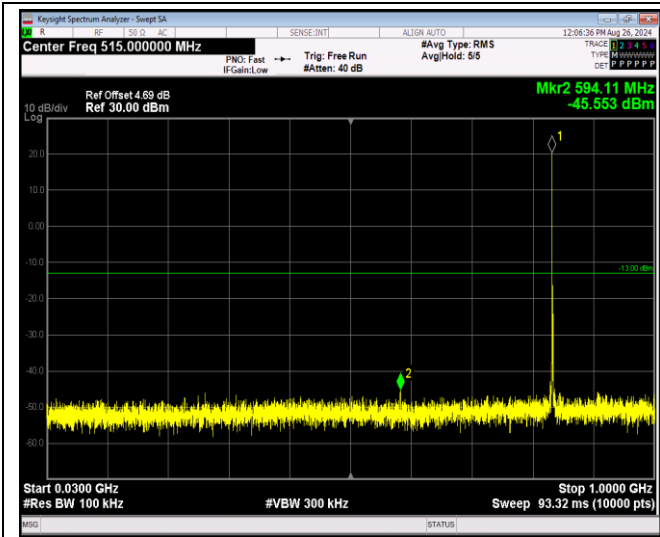

Band5-1.4MHz-QPSK-20643-1RB#0-Range1:30~1000MHz