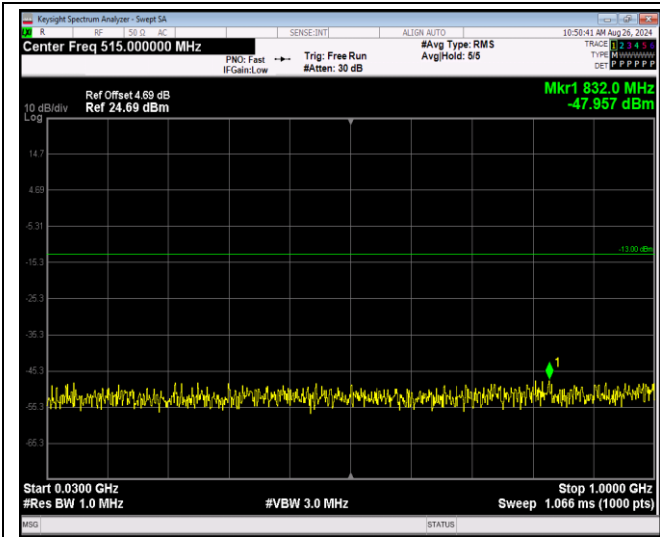

Band4-1.4MHz-16QAM-20393-1RB#0-Range1:30~1000MHz