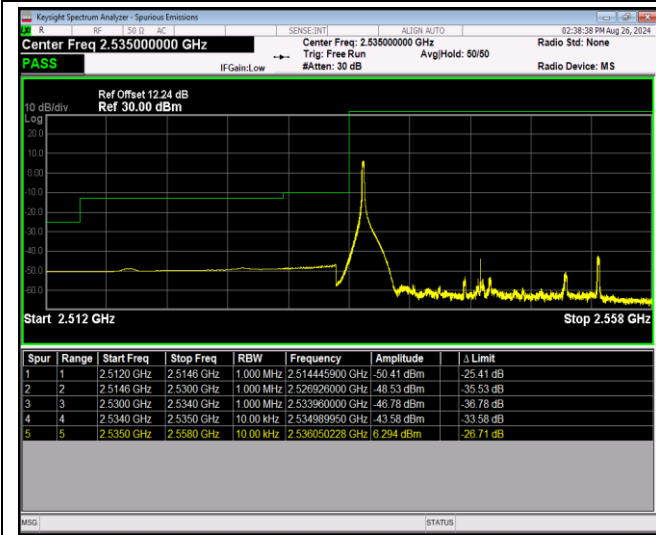

Band41-20MHz-64QAM-40140-1RB#0

Band41-20MHz-64QAM-40140-100RB#0