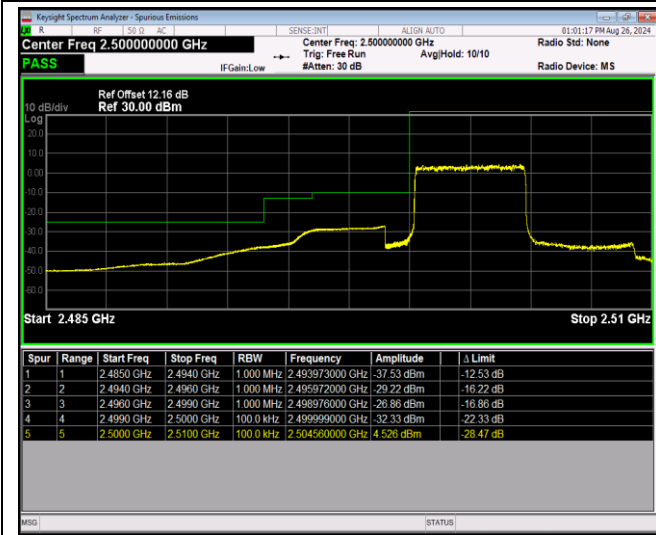

Band5-10MHz-64QAM-20600-1RB#49

Band5-10MHz-64QAM-20600-50RB#0

Band7-5MHz-QPSK-20775-1RB#0

Band7-5MHz-QPSK-20775-1RB#24

Band7-5MHz-QPSK-20775-25RB#0

Band7-5MHz-QPSK-21425-1RB#0

Band7-5MHz-QPSK-21425-1RB#24

Band7-5MHz-QPSK-21425-25RB#0