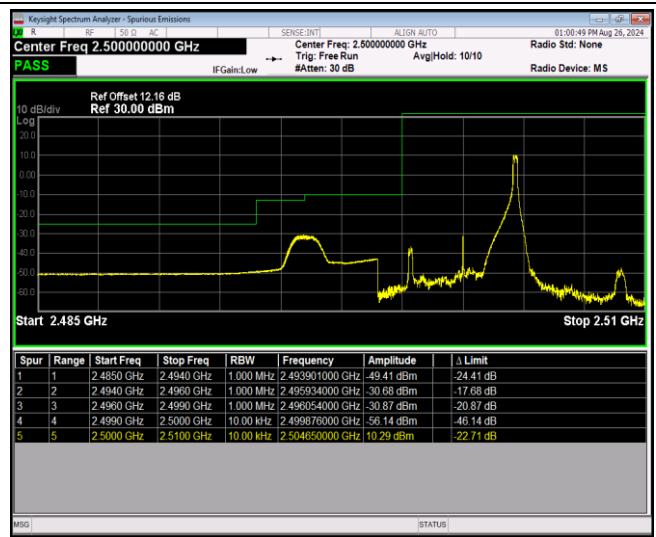

Band7-5MHz-16QAM-20775-1RB#24

Band7-5MHz-16QAM-21425-1RB#0