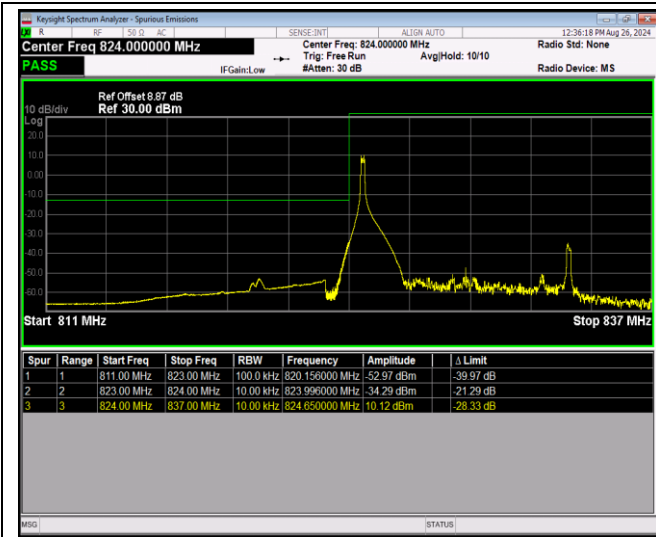

Band5-10MHz-16QAM-20600-1RB#0

Band5-10MHz-16QAM-20600-1RB#49

Band5-10MHz-16QAM-20600-50RB#0

Band5-10MHz-64QAM-20450-1RB#0

Band5-10MHz-64QAM-20450-1RB#49

Band5-10MHz-64QAM-20450-50RB#0

Band5-10MHz-64QAM-20600-1RB#0