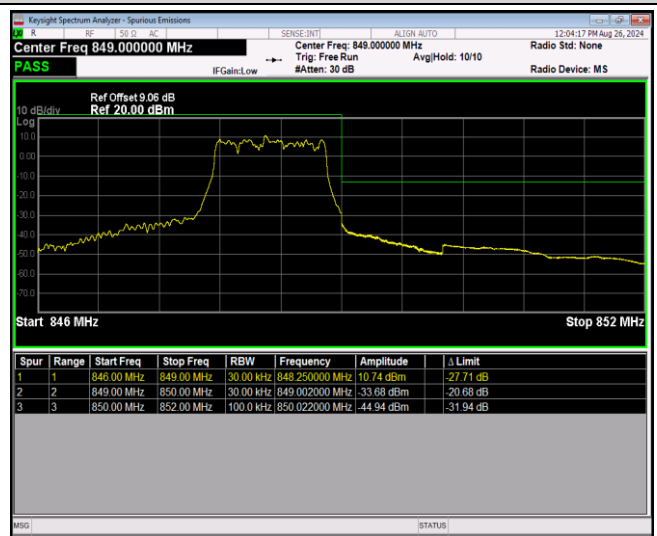

Band5-1.4MHz-QPSK-20643-6RB#0

Band5-1.4MHz-16QAM-20407-1RB#5