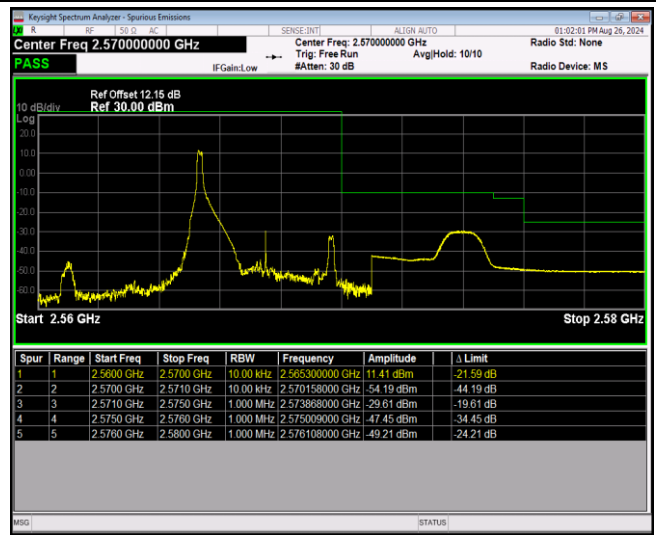

Band5-10MHz-64QAM-20600-1RB#49

Band5-10MHz-64QAM-20600-50RB#0

Band7-5MHz-QPSK-20775-1RB#0

Band7-5MHz-QPSK-20775-1RB#24

Band7-5MHz-QPSK-20775-25RB#0

Band7-5MHz-QPSK-21425-1RB#0

Band7-5MHz-QPSK-21425-1RB#24

Band7-5MHz-QPSK-21425-25RB#0