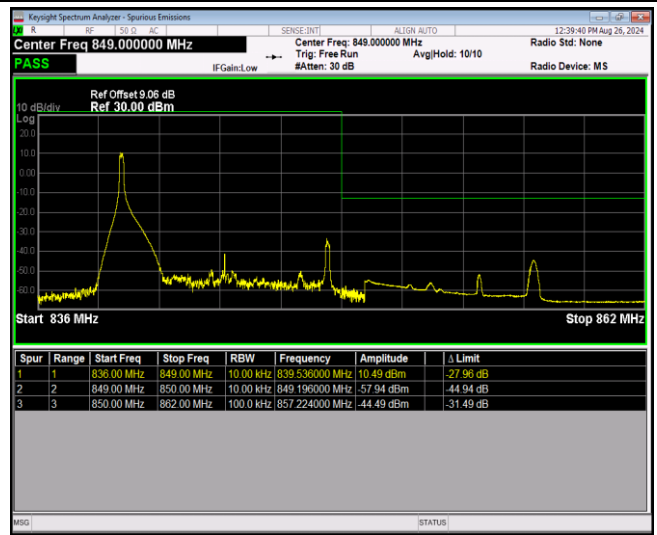

Band5-10MHz-16QAM-20600-1RB#0

Band5-10MHz-16QAM-20600-50RB#0