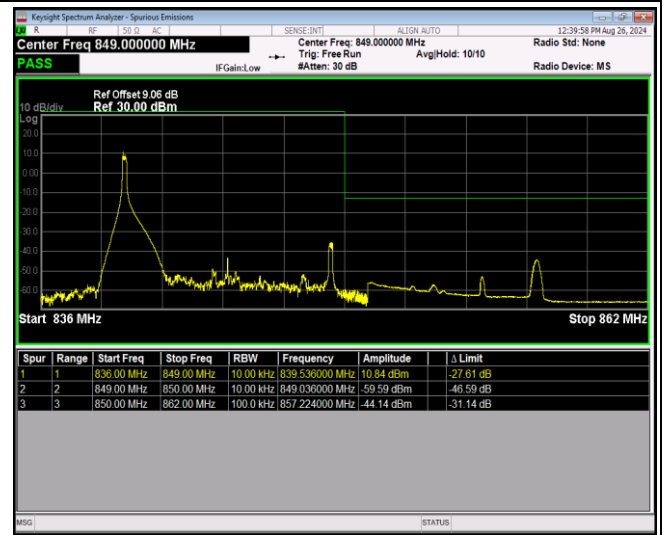

Band5-10MHz-64QAM-20600-1RB#0

Band5-10MHz-64QAM-20600-50RB#0