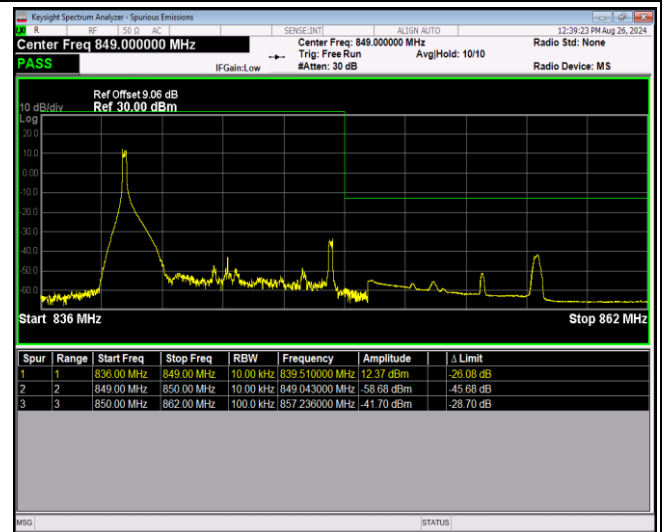

Band5-10MHz-QPSK-20600-1RB#0

Band5-10MHz-QPSK-20600-50RB#0