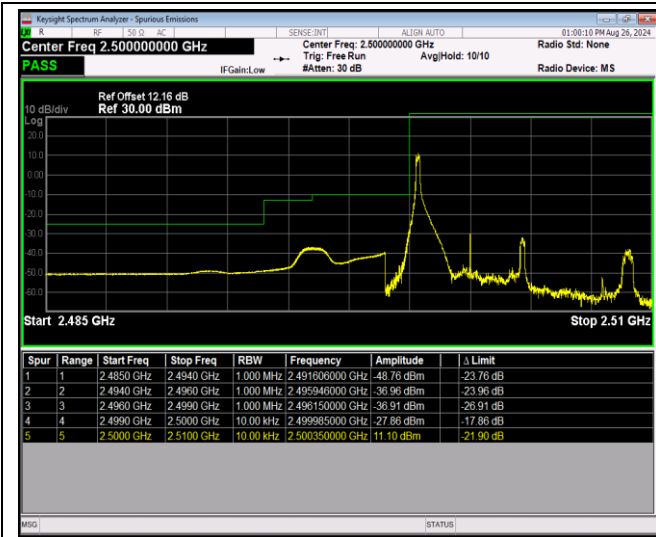

Band7-5MHz-16QAM-20775-1RB#0

Band7-5MHz-16QAM-20775-25RB#0