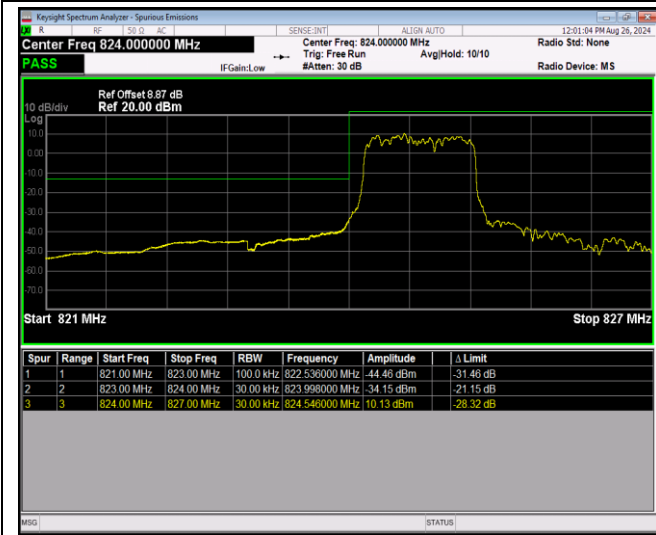

Band4-20MHz-64QAM-20300-100RB#0

Band5-1.4MHz-QPSK-20407-1RB#0

Band5-1.4MHz-QPSK-20407-1RB#5

Band5-1.4MHz-QPSK-20407-6RB#0

Band5-1.4MHz-QPSK-20643-1RB#0

Band5-1.4MHz-QPSK-20643-1RB#5

Band5-1.4MHz-QPSK-20643-6RB#0