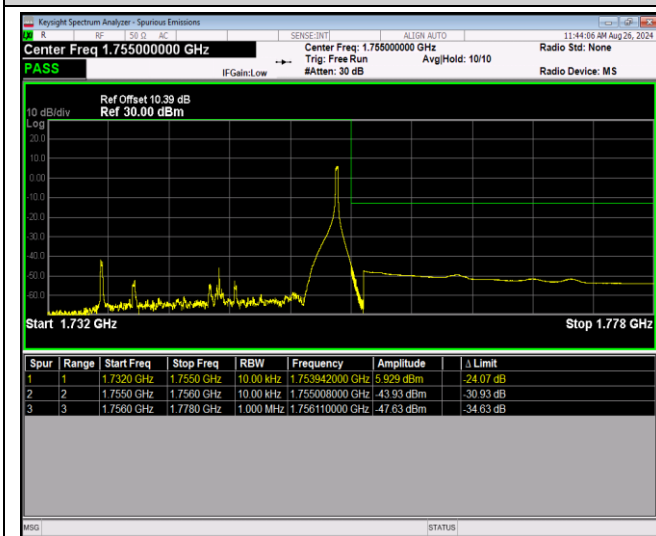

Band4-20MHz-64QAM-20300-1RB#99

Band5-1.4MHz-QPSK-20407-1RB#0