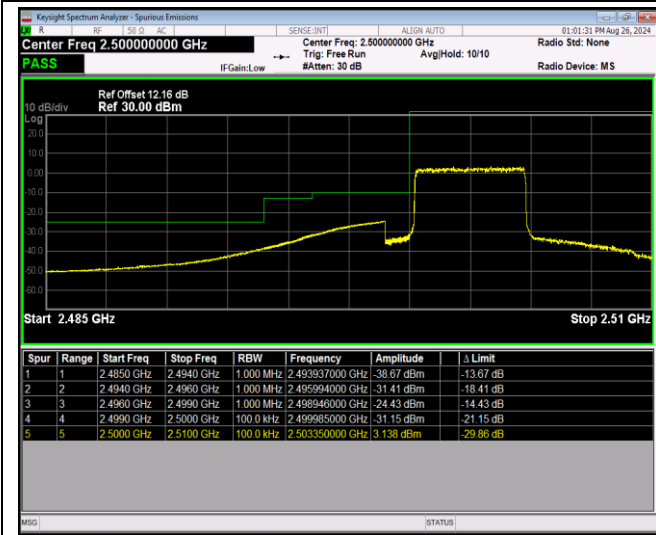

Band7-5MHz-16QAM-20775-25RB#0

Band7-5MHz-16QAM-21425-1RB#24