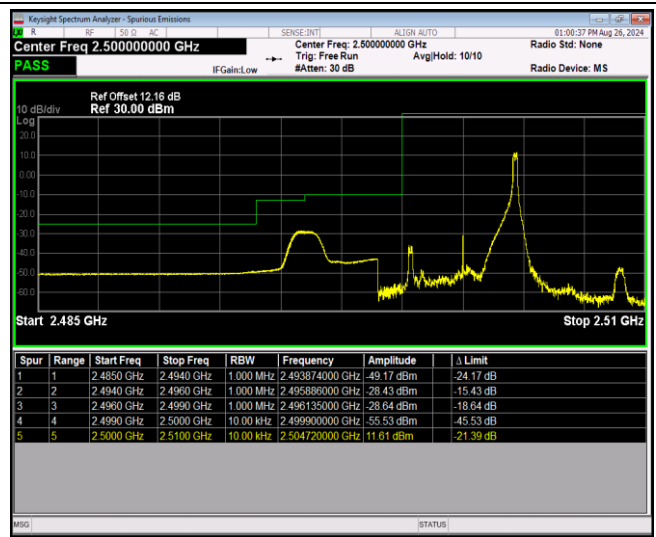

Band5-10MHz-64QAM-20600-1RB#49

Band5-10MHz-64QAM-20600-50RB#0

Band7-5MHz-QPSK-20775-1RB#0

Band7-5MHz-QPSK-20775-1RB#24

Band7-5MHz-QPSK-20775-25RB#0

Band7-5MHz-QPSK-21425-1RB#0

Band7-5MHz-QPSK-21425-1RB#24

Band7-5MHz-QPSK-21425-25RB#0