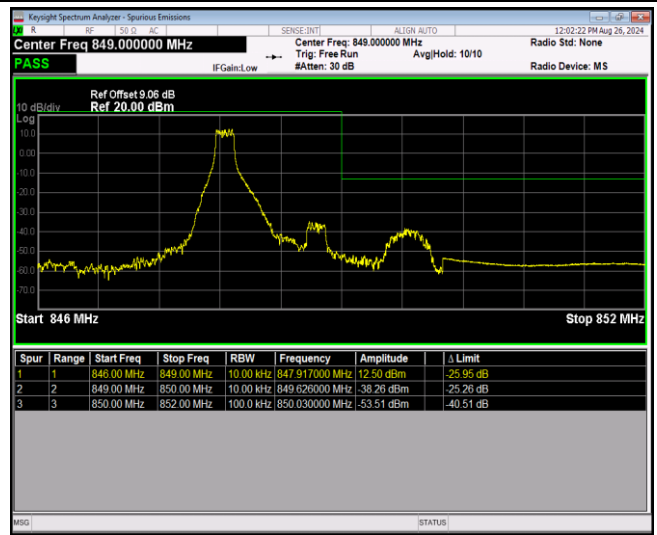

Band4-20MHz-64QAM-20300-100RB#0

Band5-1.4MHz-QPSK-20407-1RB#0

Band5-1.4MHz-QPSK-20407-1RB#5

Band5-1.4MHz-QPSK-20407-6RB#0

Band5-1.4MHz-QPSK-20643-1RB#0

Band5-1.4MHz-QPSK-20643-1RB#5

Band5-1.4MHz-QPSK-20643-6RB#0