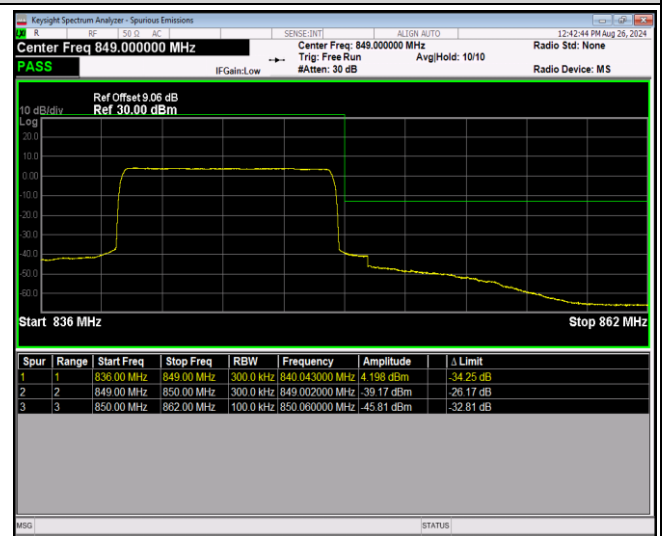

Band5-10MHz-64QAM-20600-50RB#0

Band7-5MHz-QPSK-20775-1RB#24