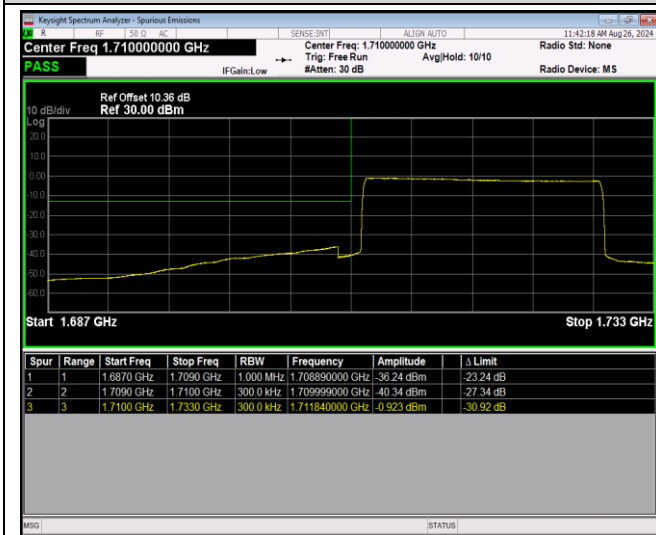

Band4-20MHz-16QAM-20300-1RB#99

Band4-20MHz-16QAM-20300-100RB#0

Band4-20MHz-64QAM-20050-1RB#0

Band4-20MHz-64QAM-20050-1RB#99

Band4-20MHz-64QAM-20050-100RB#0

Band4-20MHz-64QAM-20300-1RB#0

Band4-20MHz-64QAM-20300-1RB#99