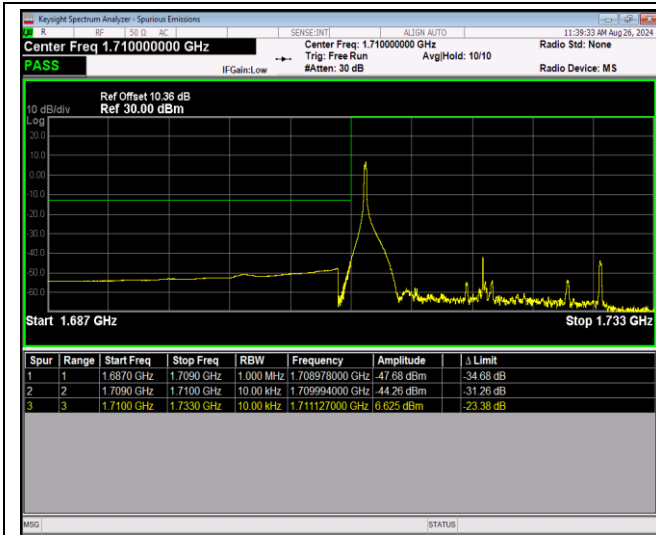

Band4-20MHz-16QAM-20300-1RB#99

Band4-20MHz-16QAM-20300-100RB#0

Band4-20MHz-64QAM-20050-1RB#0

Band4-20MHz-64QAM-20050-1RB#99

Band4-20MHz-64QAM-20050-100RB#0

Band4-20MHz-64QAM-20300-1RB#0

Band4-20MHz-64QAM-20300-1RB#99