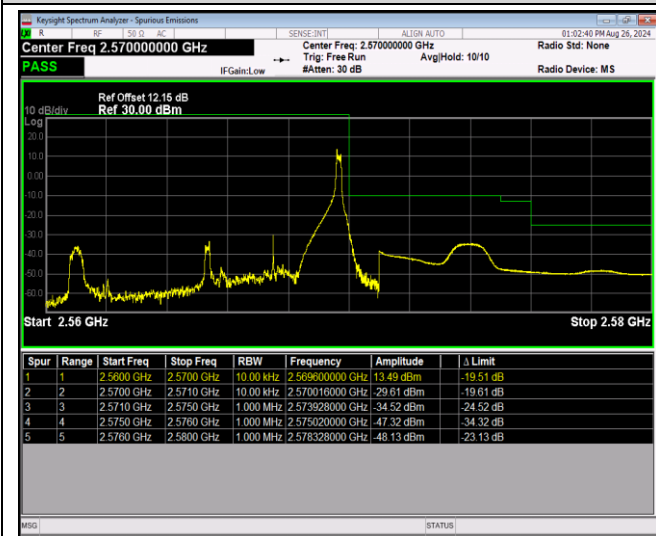

Band5-10MHz-64QAM-20600-1RB#49

Band5-10MHz-64QAM-20600-50RB#0

Band7-5MHz-QPSK-20775-1RB#0

Band7-5MHz-QPSK-20775-1RB#24

Band7-5MHz-QPSK-20775-25RB#0

Band7-5MHz-QPSK-21425-1RB#0

Band7-5MHz-QPSK-21425-1RB#24

Band7-5MHz-QPSK-21425-25RB#0