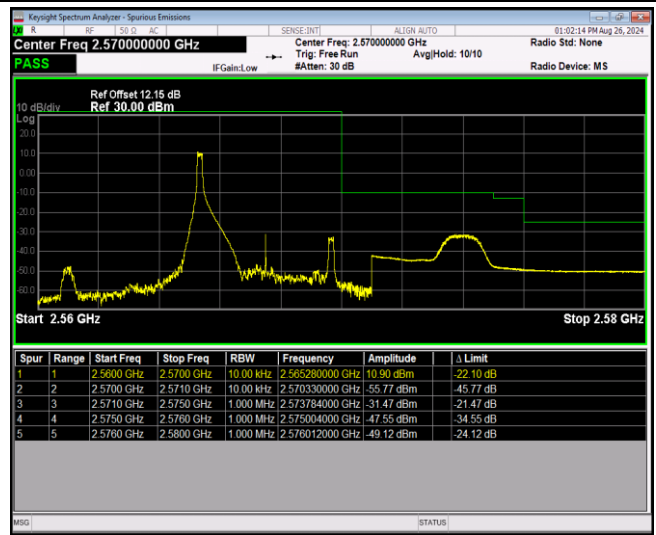

Band7-5MHz-16QAM-21425-1RB#0

Band7-5MHz-16QAM-21425-25RB#0