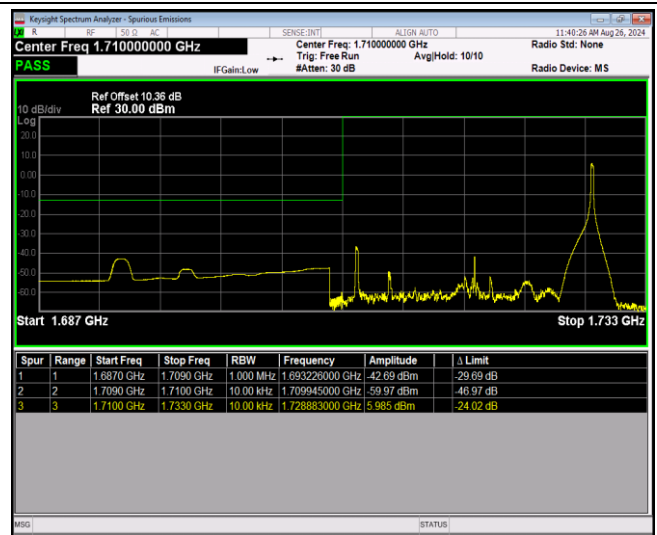

Band4-20MHz-16QAM-20300-1RB#99

Band4-20MHz-16QAM-20300-100RB#0

Band4-20MHz-64QAM-20050-1RB#0

Band4-20MHz-64QAM-20050-1RB#99

Band4-20MHz-64QAM-20050-100RB#0

Band4-20MHz-64QAM-20300-1RB#0

Band4-20MHz-64QAM-20300-1RB#99