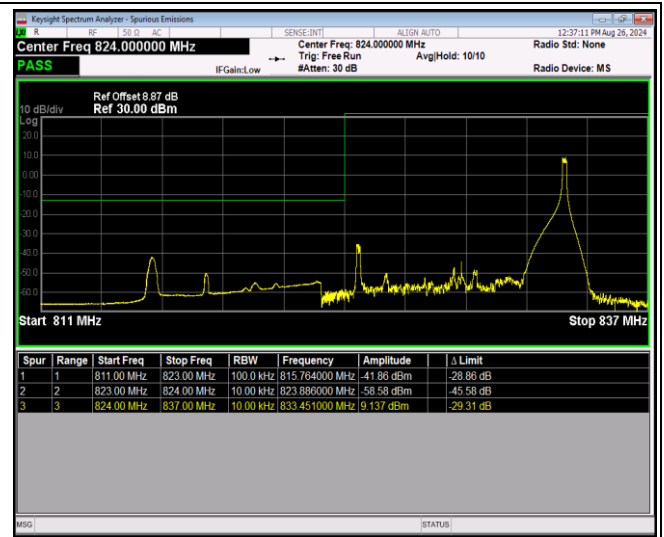

Band5-10MHz-16QAM-20600-1RB#0

Band5-10MHz-16QAM-20600-1RB#49

Band5-10MHz-16QAM-20600-50RB#0

Band5-10MHz-64QAM-20450-1RB#0

Band5-10MHz-64QAM-20450-1RB#49

Band5-10MHz-64QAM-20450-50RB#0

Band5-10MHz-64QAM-20600-1RB#0