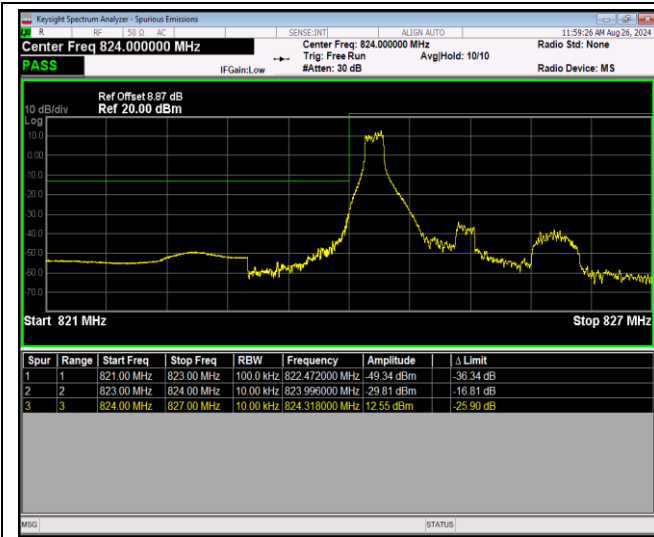

Band5-1.4MHz-16QAM-20407-1RB#0

Band5-1.4MHz-16QAM-20407-6RB#0