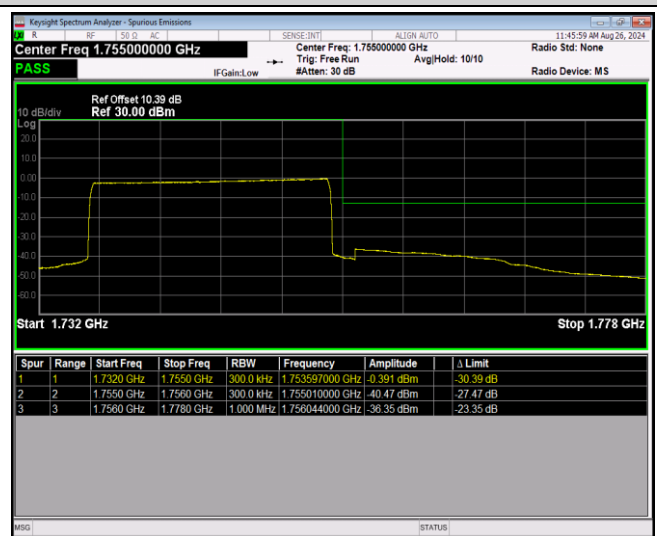

Band4-20MHz-64QAM-20300-100RB#0

Band5-1.4MHz-QPSK-20407-1RB#5