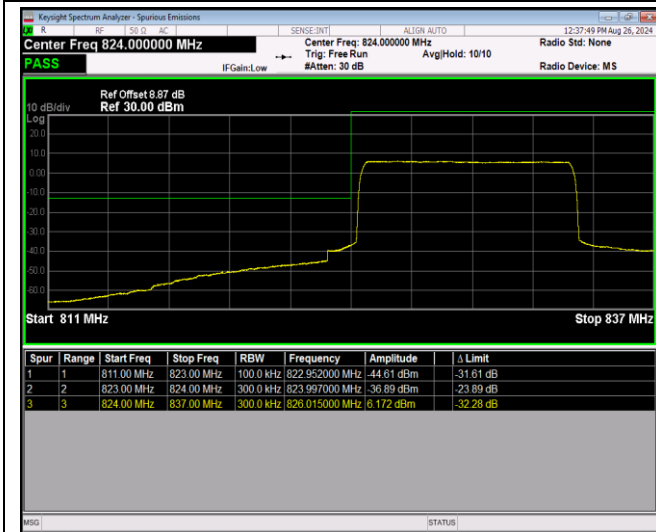

Band5-10MHz-QPSK-20450-50RB#0

Band5-10MHz-QPSK-20600-1RB#49