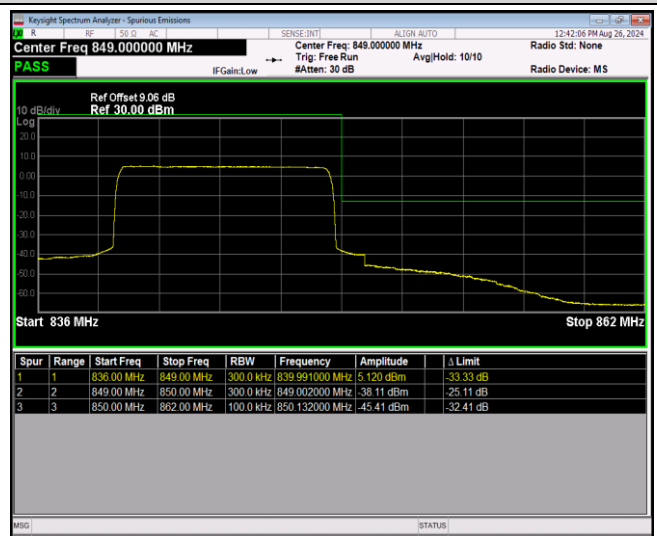

Band5-10MHz-16QAM-20600-1RB#0

Band5-10MHz-16QAM-20600-1RB#49

Band5-10MHz-16QAM-20600-50RB#0

Band5-10MHz-64QAM-20450-1RB#0

Band5-10MHz-64QAM-20450-1RB#49

Band5-10MHz-64QAM-20450-50RB#0

Band5-10MHz-64QAM-20600-1RB#0