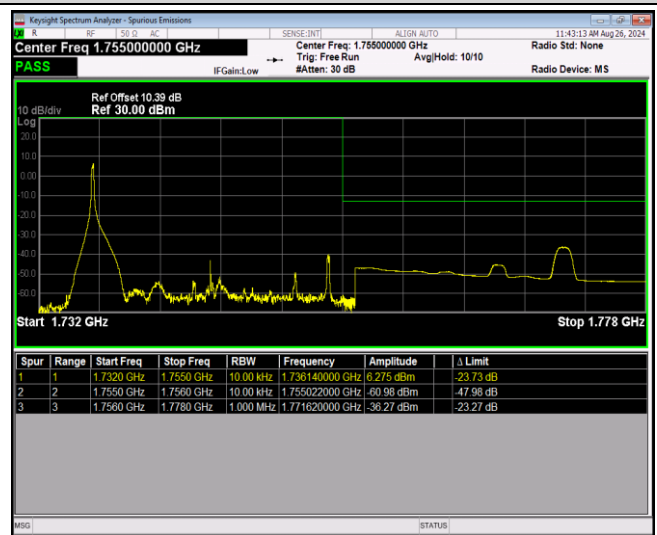

Band4-20MHz-16QAM-20300-1RB#99

Band4-20MHz-16QAM-20300-100RB#0

Band4-20MHz-64QAM-20050-1RB#0

Band4-20MHz-64QAM-20050-1RB#99

Band4-20MHz-64QAM-20050-100RB#0

Band4-20MHz-64QAM-20300-1RB#0

Band4-20MHz-64QAM-20300-1RB#99