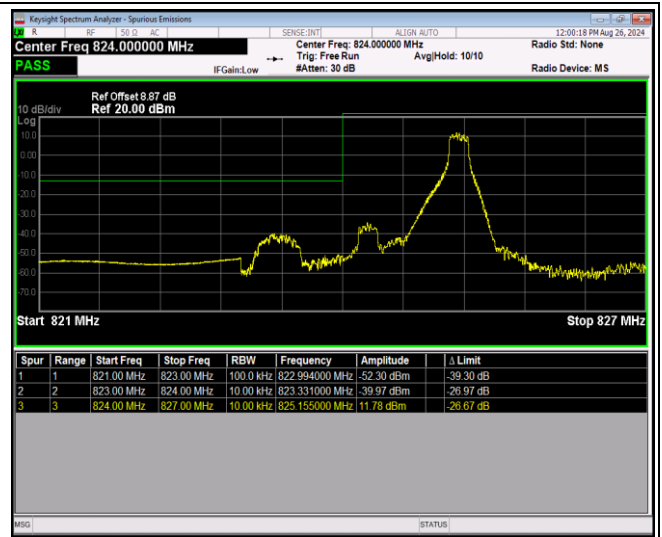

Band5-1.4MHz-16QAM-20407-1RB#5

Band5-1.4MHz-16QAM-20643-1RB#0