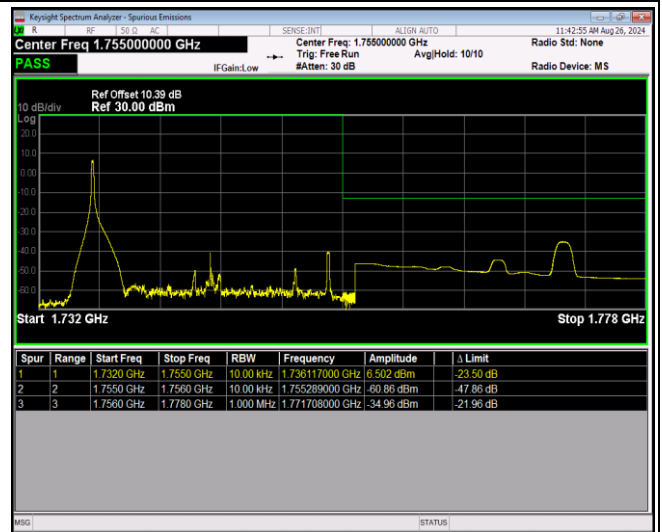

Band4-20MHz-16QAM-20300-1RB#0

Band4-20MHz-16QAM-20300-100RB#0