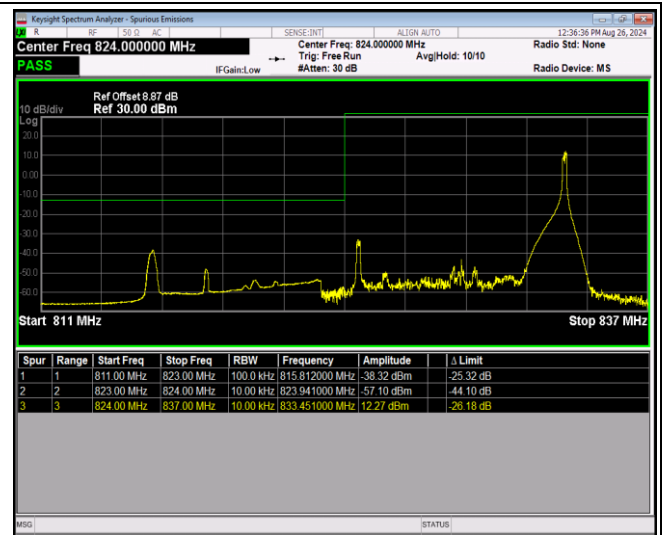

Band5-10MHz-QPSK-20450-1RB#49

Band5-10MHz-QPSK-20600-1RB#0