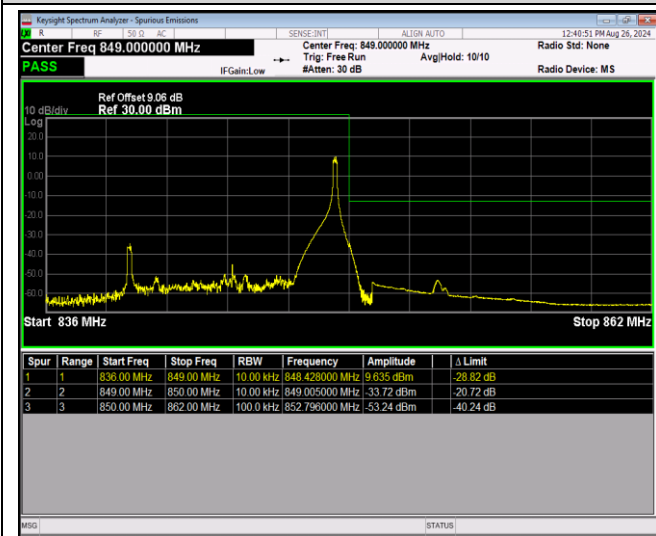

Band5-10MHz-64QAM-20600-1RB#49

Band7-5MHz-QPSK-20775-1RB#0