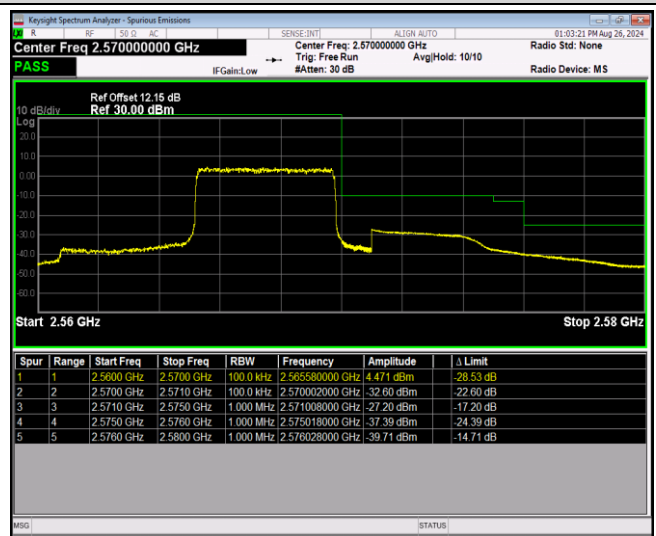

Band7-5MHz-QPSK-21425-25RB#0

Band7-5MHz-16QAM-20775-1RB#24