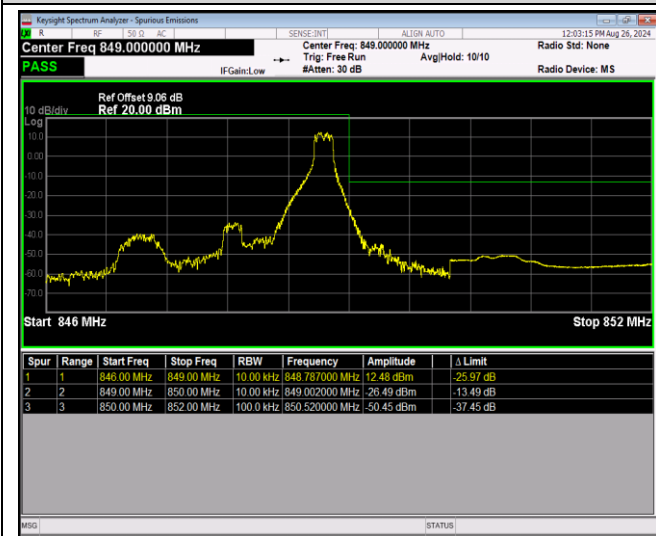

Band4-20MHz-64QAM-20300-100RB#0

Band5-1.4MHz-QPSK-20407-1RB#0

Band5-1.4MHz-QPSK-20407-1RB#5

Band5-1.4MHz-QPSK-20407-6RB#0

Band5-1.4MHz-QPSK-20643-1RB#0

Band5-1.4MHz-QPSK-20643-1RB#5

Band5-1.4MHz-QPSK-20643-6RB#0