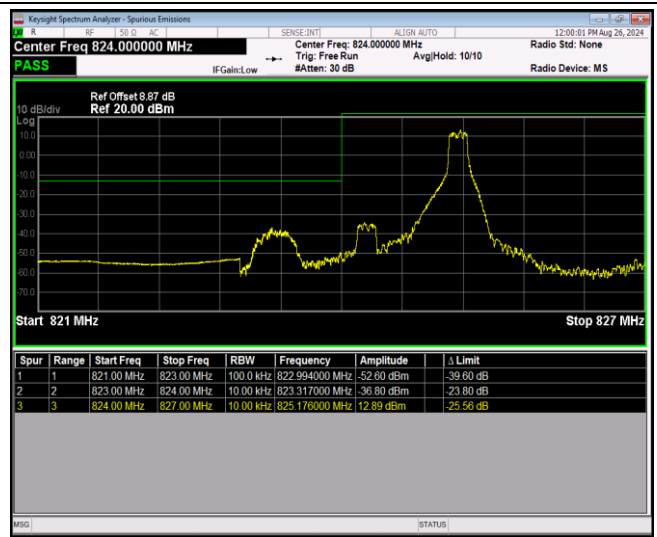

Band4-20MHz-64QAM-20300-100RB#0

Band5-1.4MHz-QPSK-20407-1RB#0

Band5-1.4MHz-QPSK-20407-1RB#5

Band5-1.4MHz-QPSK-20407-6RB#0

Band5-1.4MHz-QPSK-20643-1RB#0

Band5-1.4MHz-QPSK-20643-1RB#5

Band5-1.4MHz-QPSK-20643-6RB#0