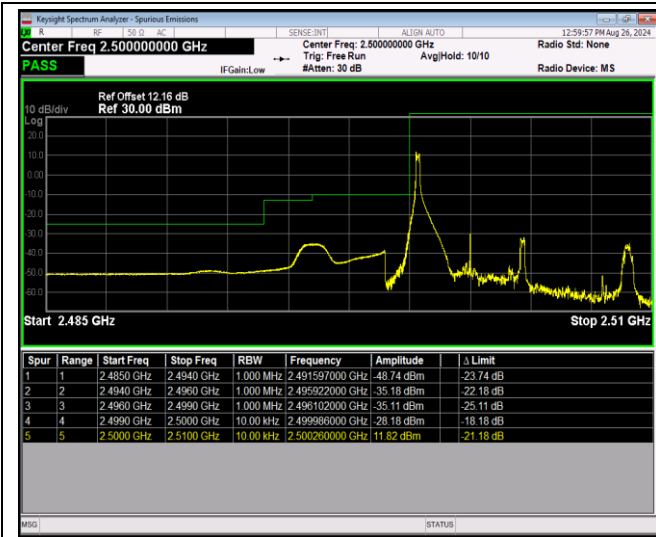

Band5-10MHz-64QAM-20600-1RB#49

Band5-10MHz-64QAM-20600-50RB#0

Band7-5MHz-QPSK-20775-1RB#0

Band7-5MHz-QPSK-20775-1RB#24

Band7-5MHz-QPSK-20775-25RB#0

Band7-5MHz-QPSK-21425-1RB#0

Band7-5MHz-QPSK-21425-1RB#24

Band7-5MHz-QPSK-21425-25RB#0