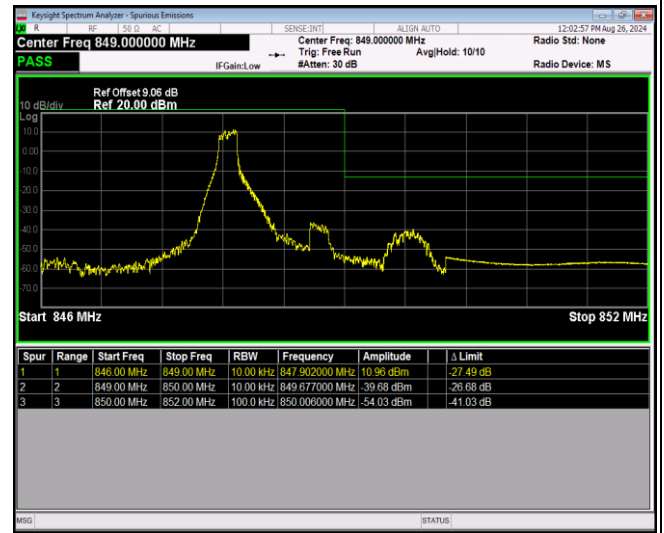

Band5-1.4MHz-64QAM-20407-1RB#5

Band5-1.4MHz-64QAM-20407-6RB#0

Band5-1.4MHz-64QAM-20643-1RB#0

Band5-1.4MHz-64QAM-20643-1RB#5

Band5-1.4MHz-64QAM-20643-6RB#0

Band5-10MHz-QPSK-20450-1RB#0

Band5-10MHz-QPSK-20450-1RB#49