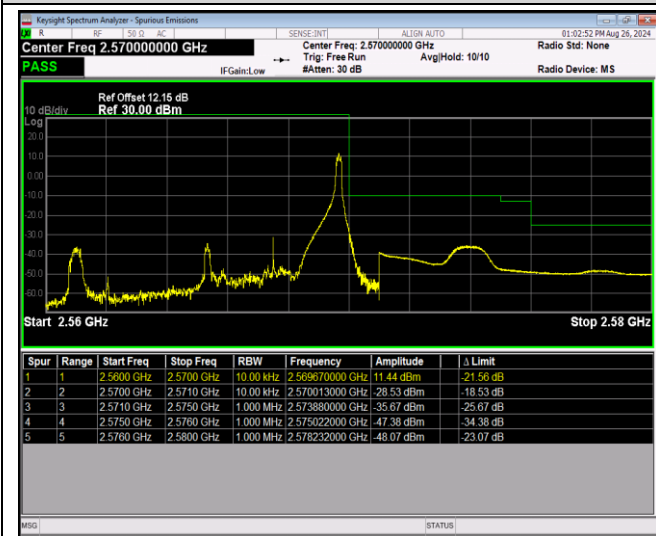

Band7-5MHz-16QAM-21425-1RB#24

Band7-5MHz-64QAM-20775-1RB#0