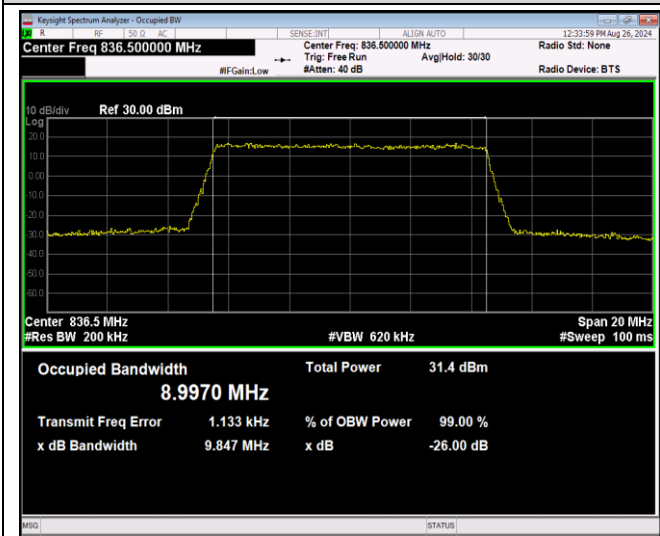

Band5-10MHz-QPSK-20525-50RB#0

Band5-10MHz-16QAM-20450-50RB#0