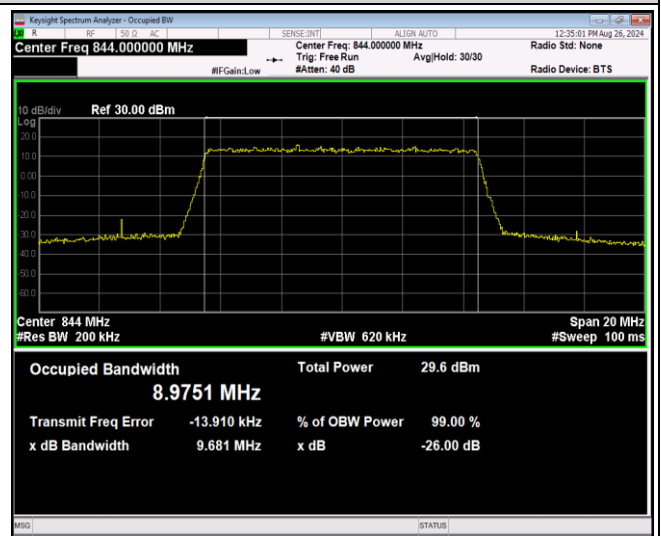

Band5-10MHz-64QAM-20600-50RB#0

Band7-5MHz-QPSK-21100-25RB#0