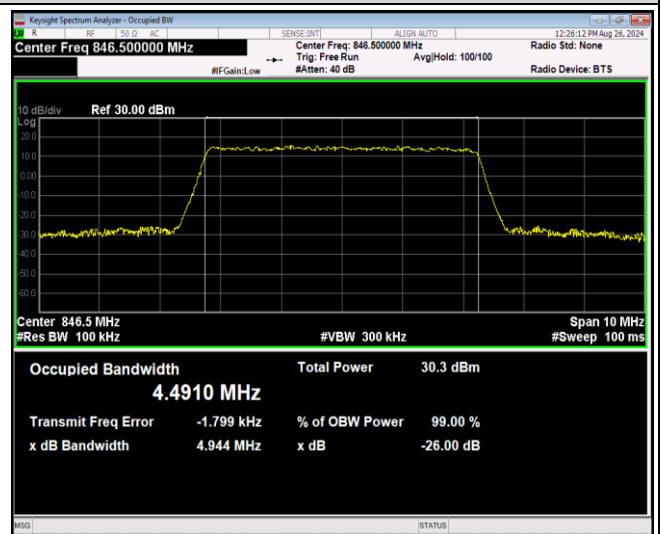

Band5-5MHz-16QAM-20425-25RB#0

Band5-5MHz-16QAM-20525-25RB#0

Band5-5MHz-16QAM-20625-25RB#0

Band5-5MHz-64QAM-20425-25RB#0

Band5-5MHz-64QAM-20525-25RB#0

Band5-5MHz-64QAM-20625-25RB#0

Band5-10MHz-QPSK-20450-50RB#0