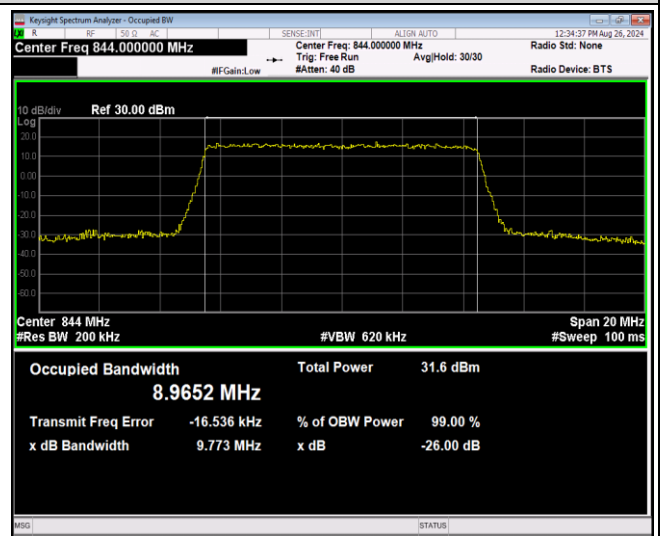

Band5-10MHz-QPSK-20600-50RB#0

Band5-10MHz-16QAM-20525-50RB#0