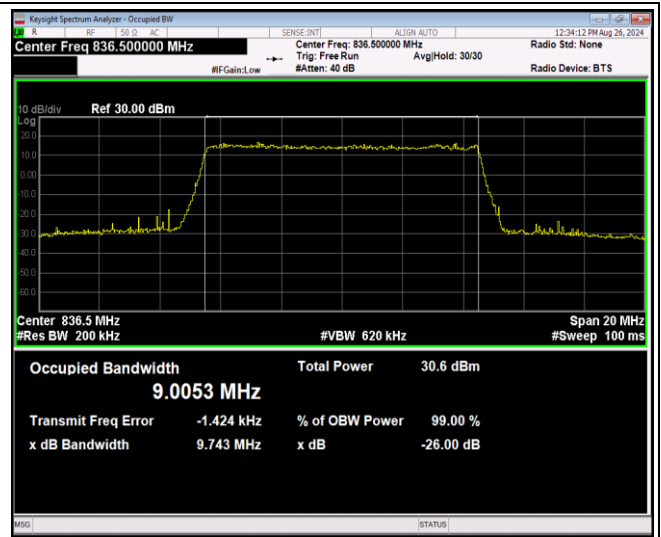

Band5-10MHz-QPSK-20525-50RB#0

Band5-10MHz-QPSK-20600-50RB#0

Band5-10MHz-16QAM-20450-50RB#0

Band5-10MHz-16QAM-20525-50RB#0

Band5-10MHz-16QAM-20600-50RB#0

Band5-10MHz-64QAM-20450-50RB#0

Band5-10MHz-64QAM-20525-50RB#0