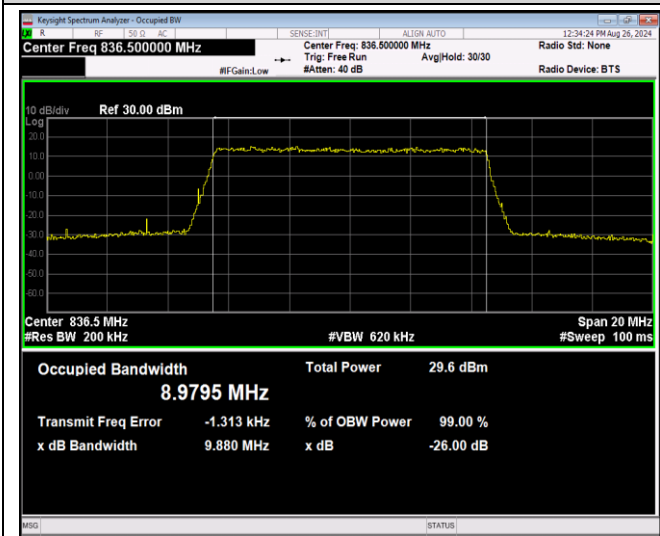

Band5-10MHz-64QAM-20525-50RB#0

Band7-5MHz-QPSK-20775-25RB#0