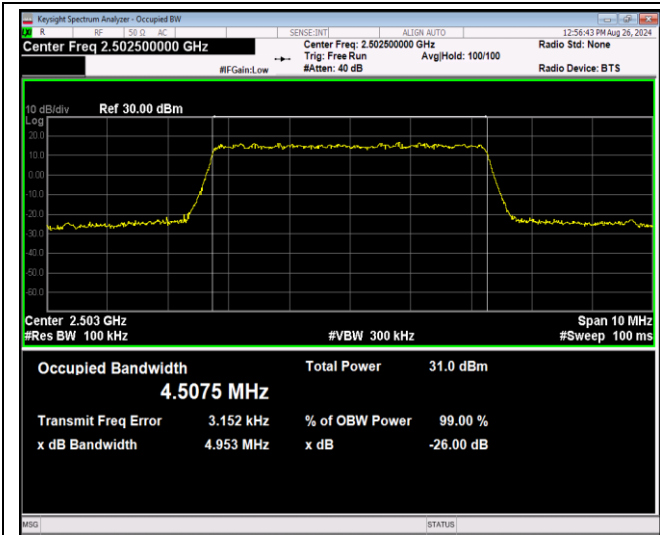

Band7-5MHz-QPSK-20775-25RB#0

Band7-5MHz-QPSK-21425-25RB#0