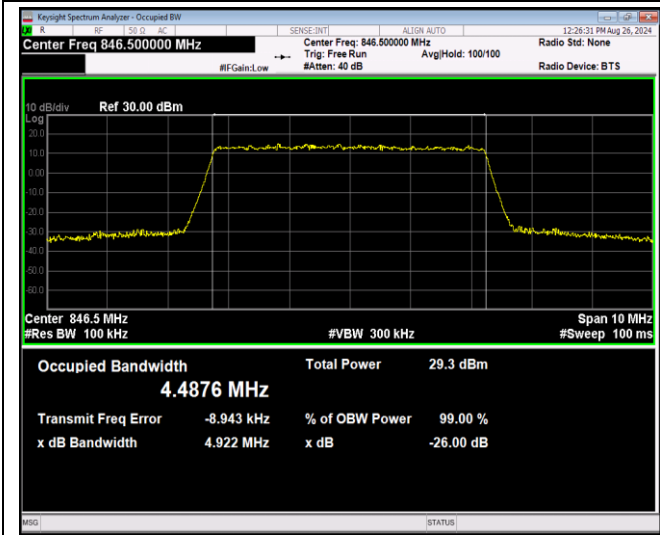

Band5-5MHz-16QAM-20425-25RB#0

Band5-5MHz-16QAM-20525-25RB#0

Band5-5MHz-16QAM-20625-25RB#0

Band5-5MHz-64QAM-20425-25RB#0

Band5-5MHz-64QAM-20525-25RB#0

Band5-5MHz-64QAM-20625-25RB#0

Band5-10MHz-QPSK-20450-50RB#0