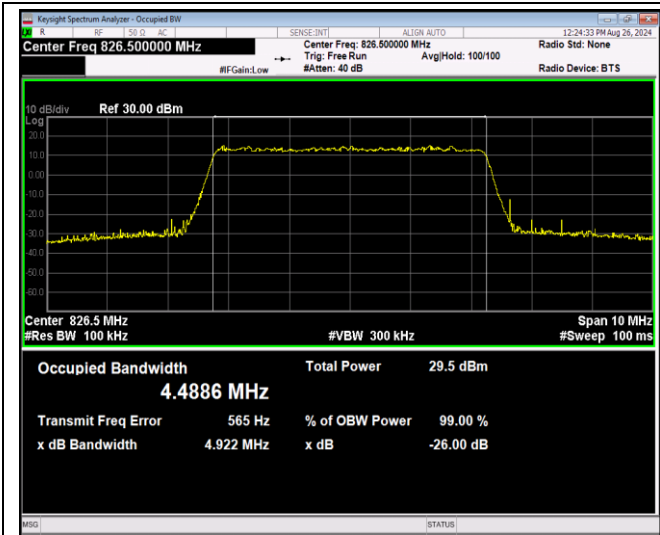

Band5-5MHz-16QAM-20425-25RB#0

Band5-5MHz-16QAM-20525-25RB#0

Band5-5MHz-16QAM-20625-25RB#0

Band5-5MHz-64QAM-20425-25RB#0

Band5-5MHz-64QAM-20525-25RB#0

Band5-5MHz-64QAM-20625-25RB#0

Band5-10MHz-QPSK-20450-50RB#0