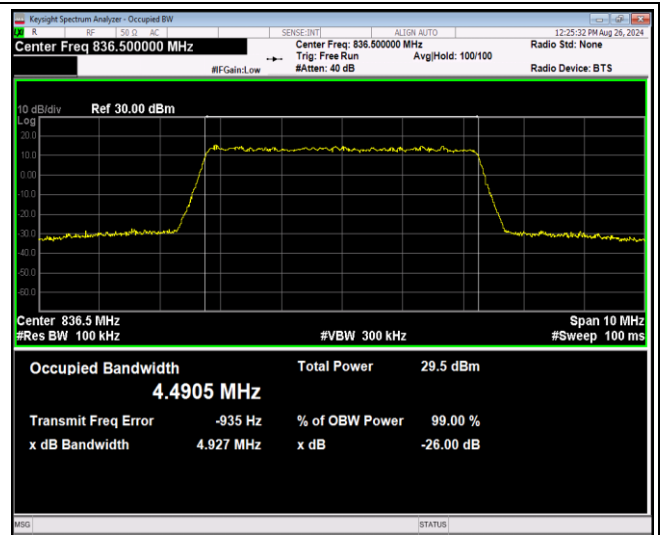

Band5-5MHz-16QAM-20425-25RB#0

Band5-5MHz-16QAM-20525-25RB#0

Band5-5MHz-16QAM-20625-25RB#0

Band5-5MHz-64QAM-20425-25RB#0

Band5-5MHz-64QAM-20525-25RB#0

Band5-5MHz-64QAM-20625-25RB#0

Band5-10MHz-QPSK-20450-50RB#0