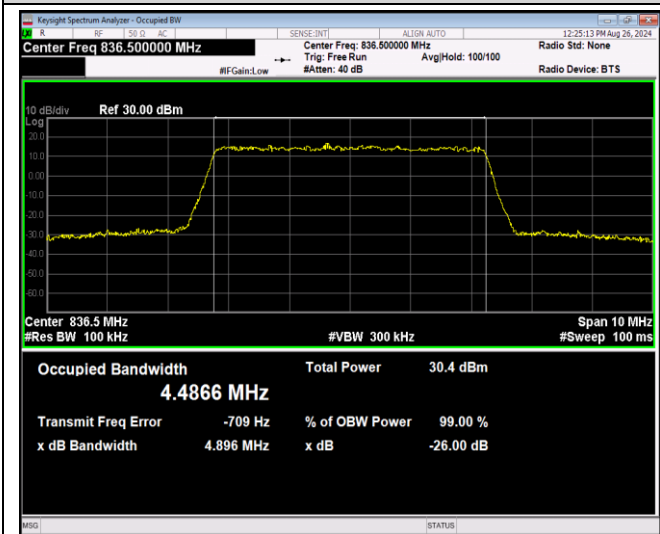

Band5-5MHz-16QAM-20525-25RB#0

Band5-5MHz-64QAM-20425-25RB#0