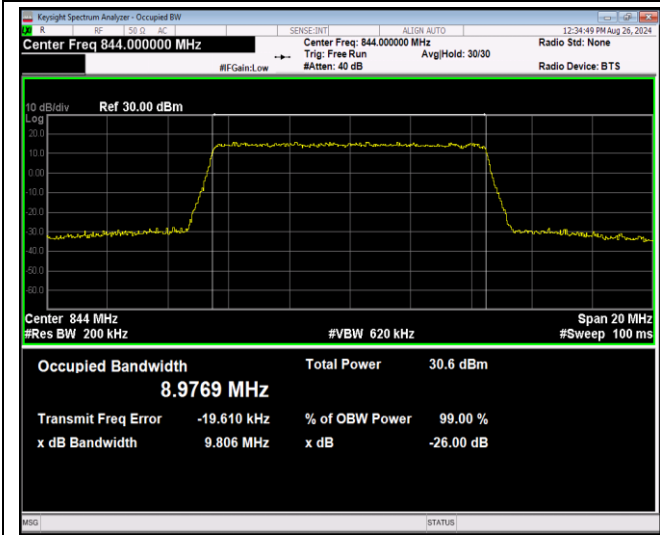

Band5-10MHz-QPSK-20525-50RB#0

Band5-10MHz-QPSK-20600-50RB#0

Band5-10MHz-16QAM-20450-50RB#0

Band5-10MHz-16QAM-20525-50RB#0

Band5-10MHz-16QAM-20600-50RB#0

Band5-10MHz-64QAM-20450-50RB#0

Band5-10MHz-64QAM-20525-50RB#0