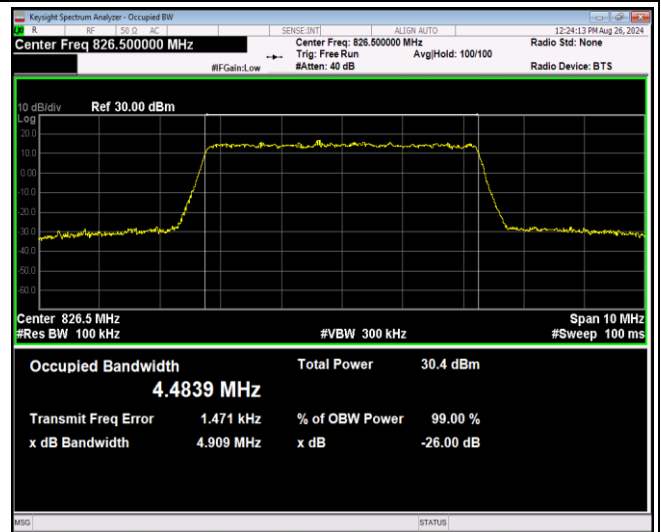

Band5-5MHz-16QAM-20425-25RB#0

Band5-5MHz-16QAM-20625-25RB#0