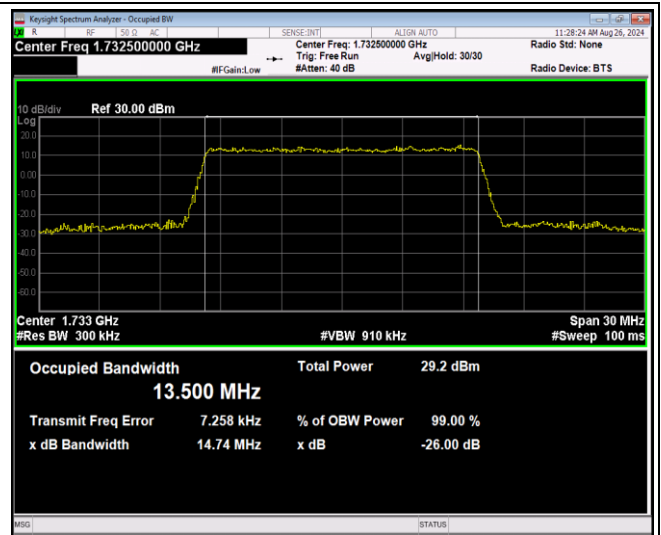

Band4-15MHz-QPSK-20175-75RB#0

Band4-15MHz-16QAM-20025-75RB#0