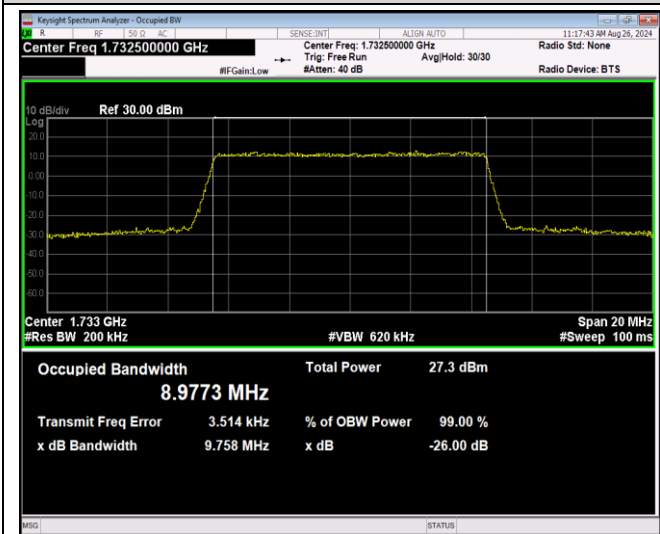

Band4-10MHz-16QAM-20175-50RB#0

Band4-10MHz-16QAM-20350-50RB#0

Band4-10MHz-64QAM-20000-50RB#0

Band4-10MHz-64QAM-20175-50RB#0

Band4-10MHz-64QAM-20350-50RB#0

Band4-15MHz-QPSK-20025-75RB#0

Band4-15MHz-QPSK-20175-75RB#0