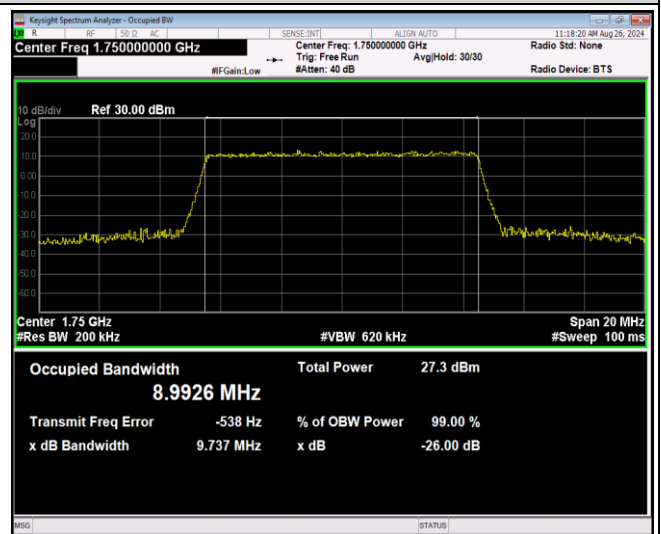

Band4-10MHz-16QAM-20175-50RB#0

Band4-10MHz-16QAM-20350-50RB#0

Band4-10MHz-64QAM-20000-50RB#0

Band4-10MHz-64QAM-20175-50RB#0

Band4-10MHz-64QAM-20350-50RB#0

Band4-15MHz-QPSK-20025-75RB#0

Band4-15MHz-QPSK-20175-75RB#0