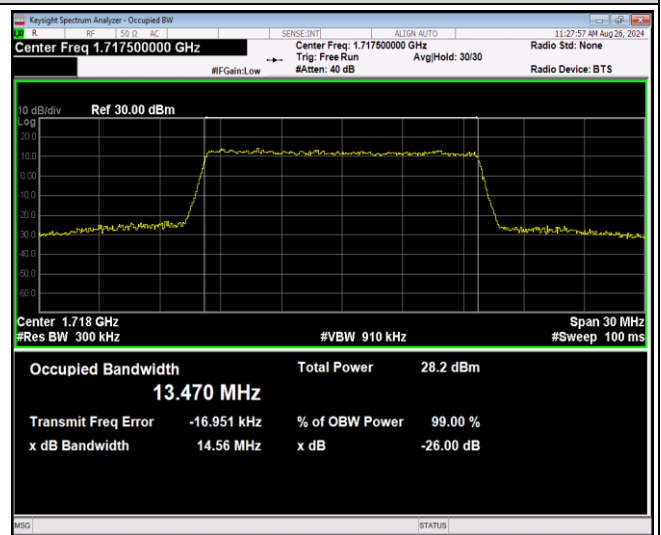

Band4-15MHz-16QAM-20025-75RB#0

Band4-15MHz-16QAM-20325-75RB#0