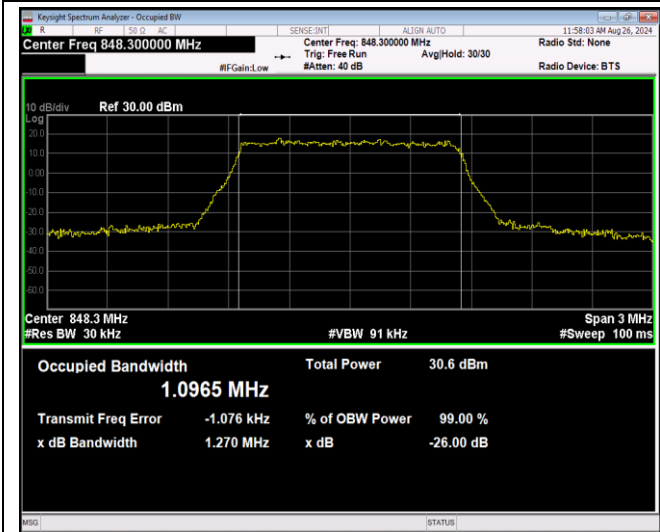

Band4-20MHz-64QAM-20175-100RB#0

Band4-20MHz-64QAM-20300-100RB#0

Band5-1.4MHz-QPSK-20407-6RB#0

Band5-1.4MHz-QPSK-20525-6RB#0

Band5-1.4MHz-QPSK-20643-6RB#0

Band5-1.4MHz-16QAM-20407-6RB#0

Band5-1.4MHz-16QAM-20525-6RB#0