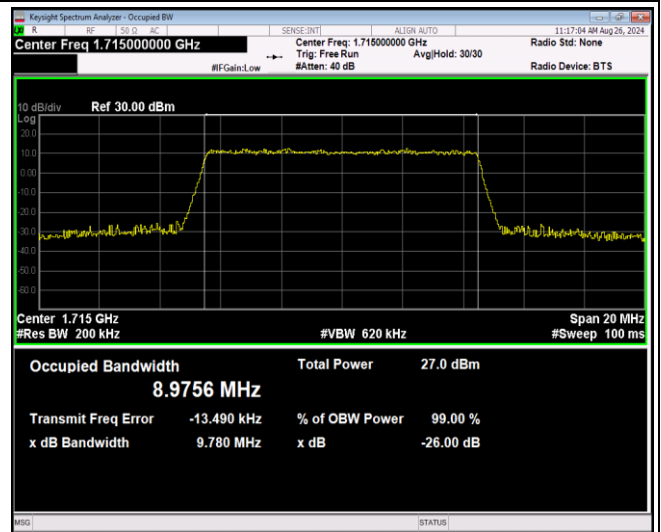

Band4-10MHz-16QAM-20175-50RB#0

Band4-10MHz-16QAM-20350-50RB#0

Band4-10MHz-64QAM-20000-50RB#0

Band4-10MHz-64QAM-20175-50RB#0

Band4-10MHz-64QAM-20350-50RB#0

Band4-15MHz-QPSK-20025-75RB#0

Band4-15MHz-QPSK-20175-75RB#0