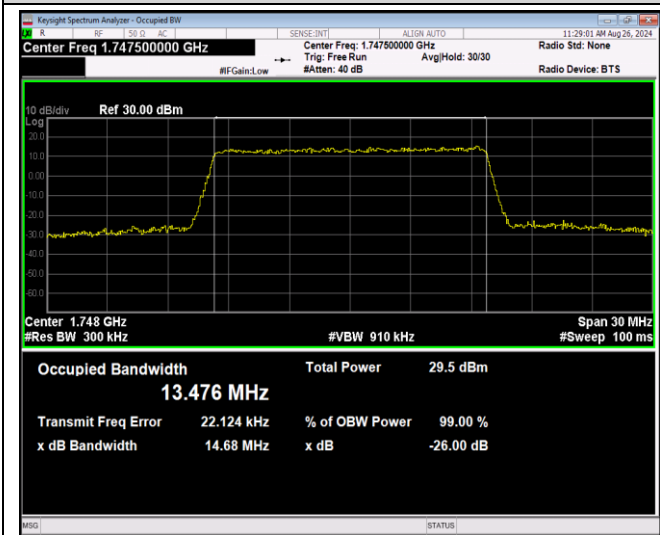

Band4-15MHz-QPSK-20325-75RB#0

Band4-15MHz-16QAM-20175-75RB#0