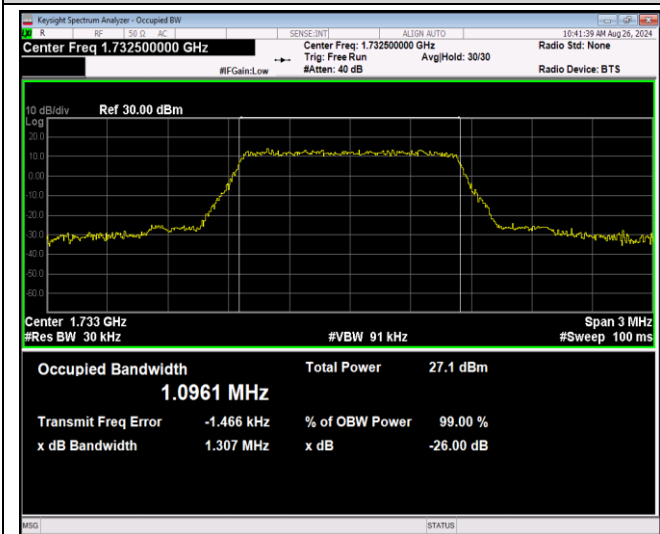

Band4-1.4MHz-16QAM-20175-6RB#0

Band4-1.4MHz-64QAM-19957-6RB#0