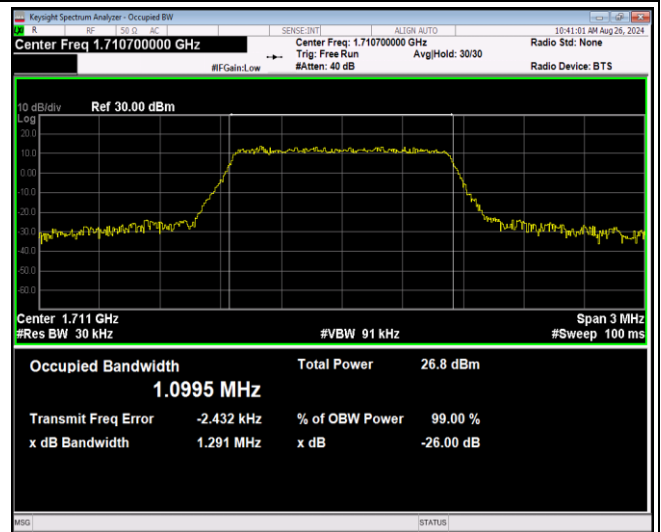

Band4-1.4MHz-16QAM-19957-6RB#0

Band4-1.4MHz-16QAM-20393-6RB#0