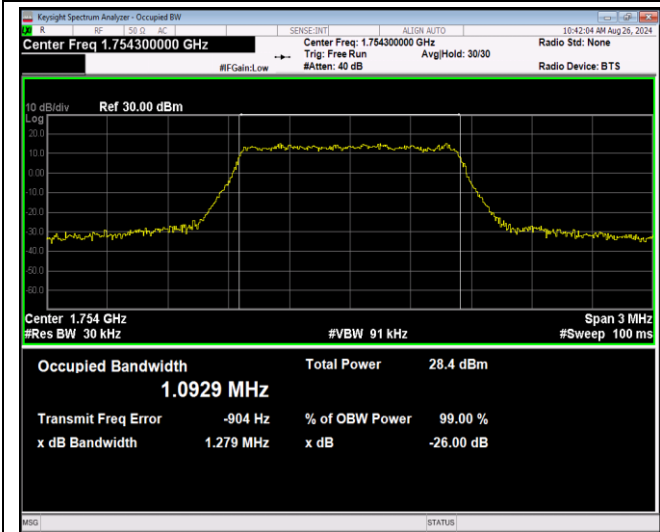

Band4-1.4MHz-QPSK-20393-6RB#0

Band4-1.4MHz-16QAM-20175-6RB#0