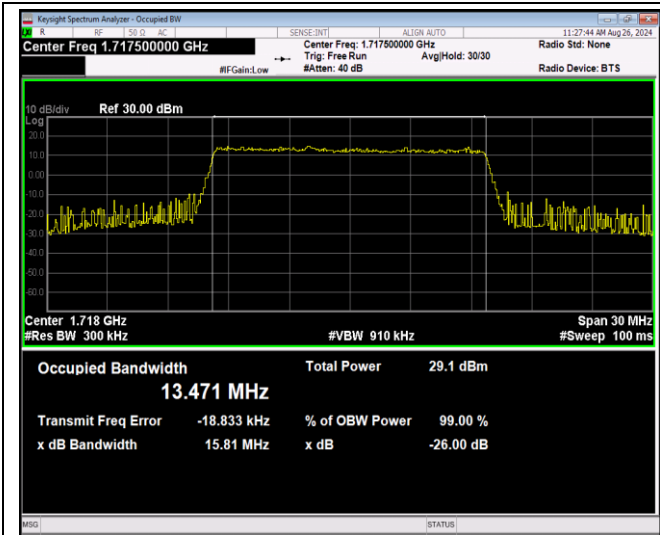

Band4-10MHz-16QAM-20175-50RB#0

Band4-10MHz-16QAM-20350-50RB#0

Band4-10MHz-64QAM-20000-50RB#0

Band4-10MHz-64QAM-20175-50RB#0

Band4-10MHz-64QAM-20350-50RB#0

Band4-15MHz-QPSK-20025-75RB#0

Band4-15MHz-QPSK-20175-75RB#0