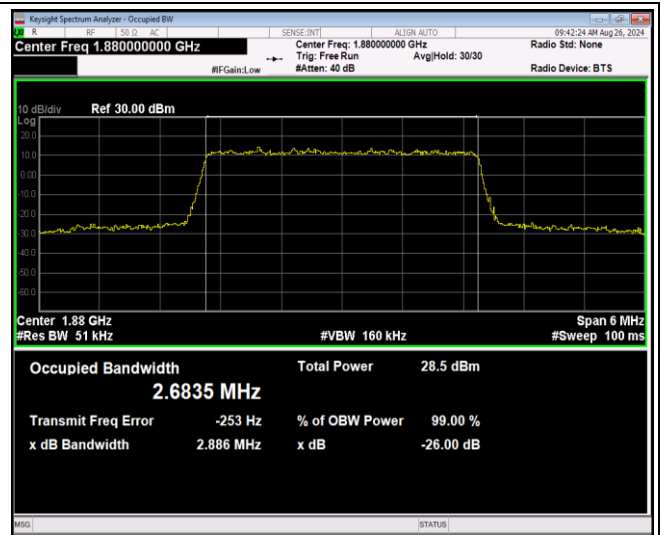

Band2-3MHz-64QAM-18615-15RB#0