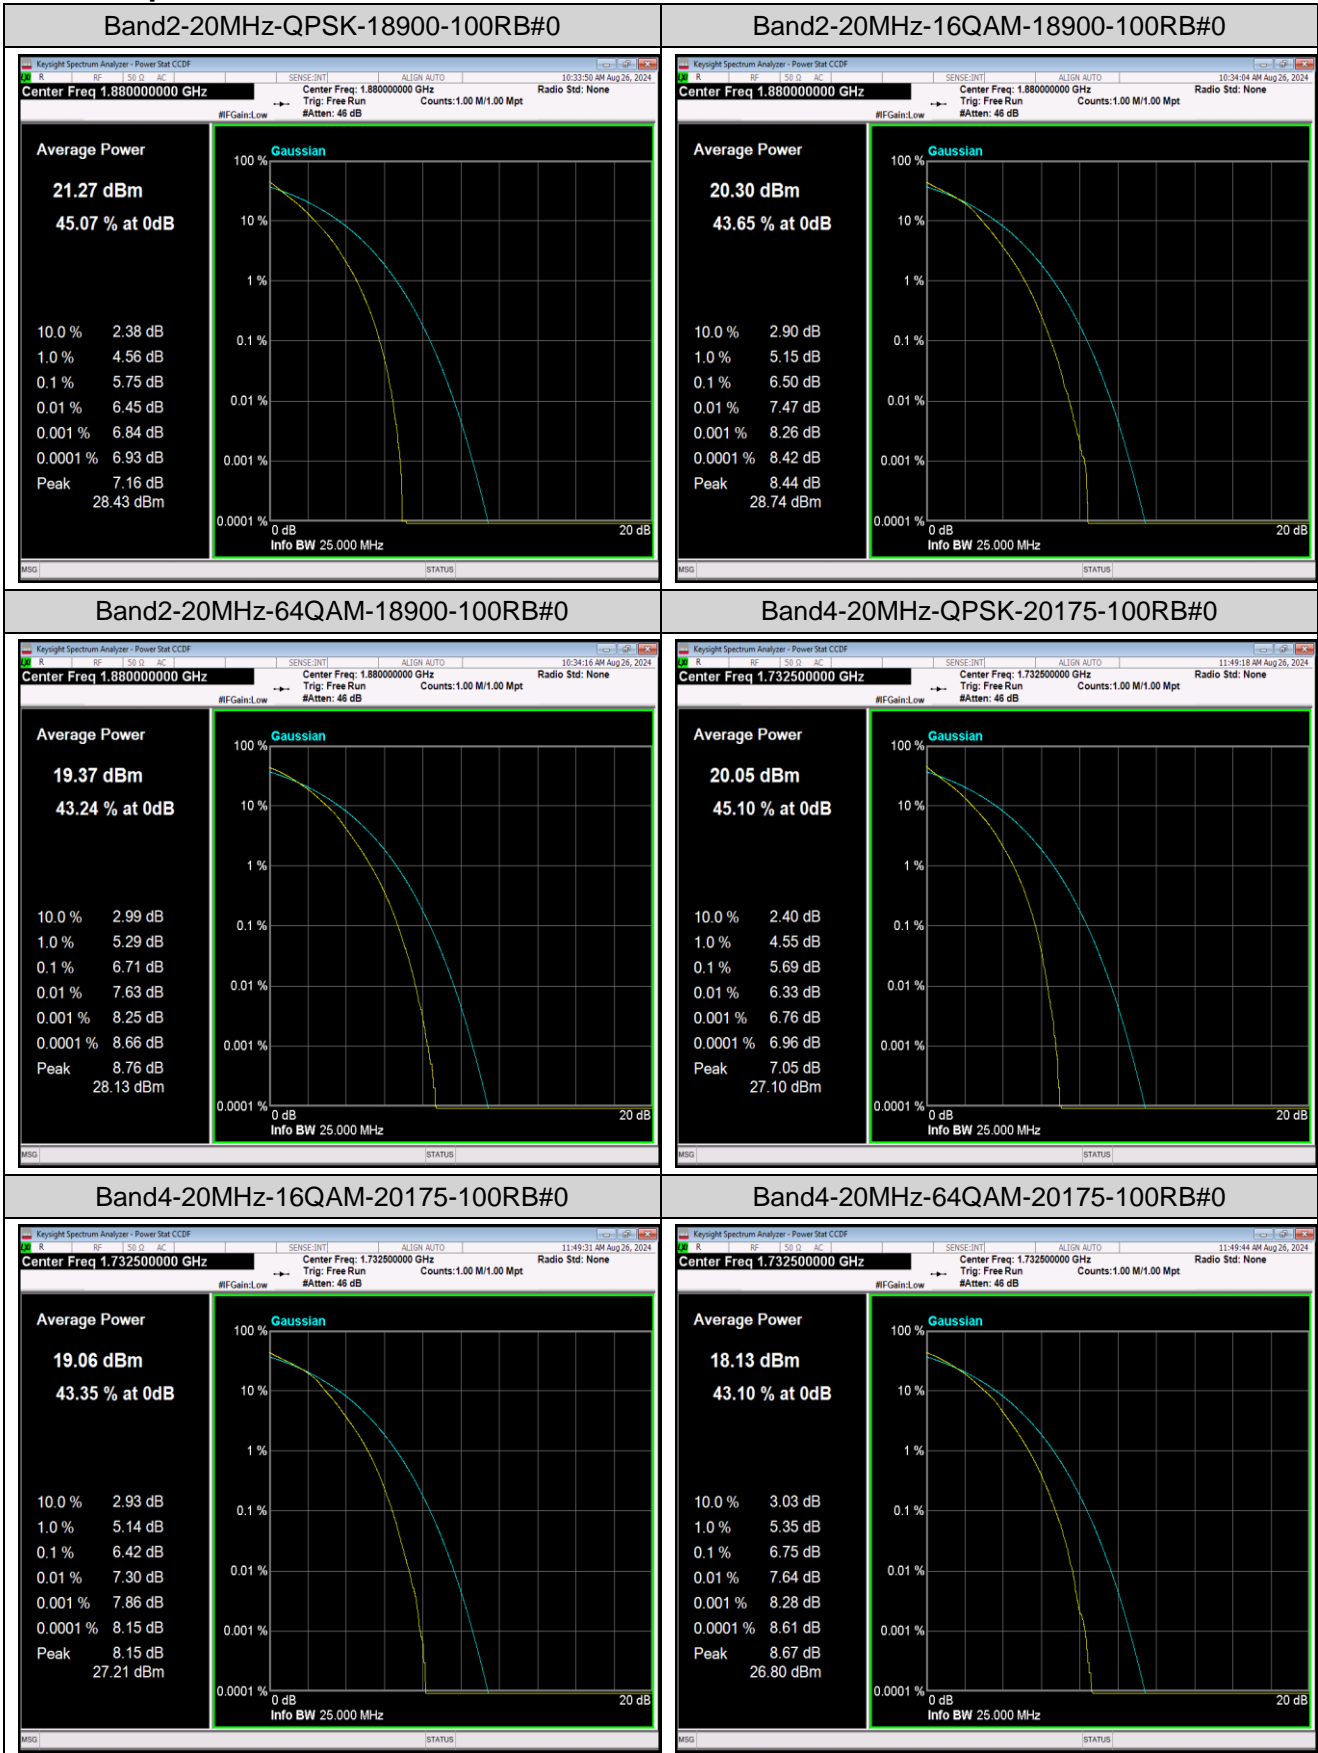

Test Graphs