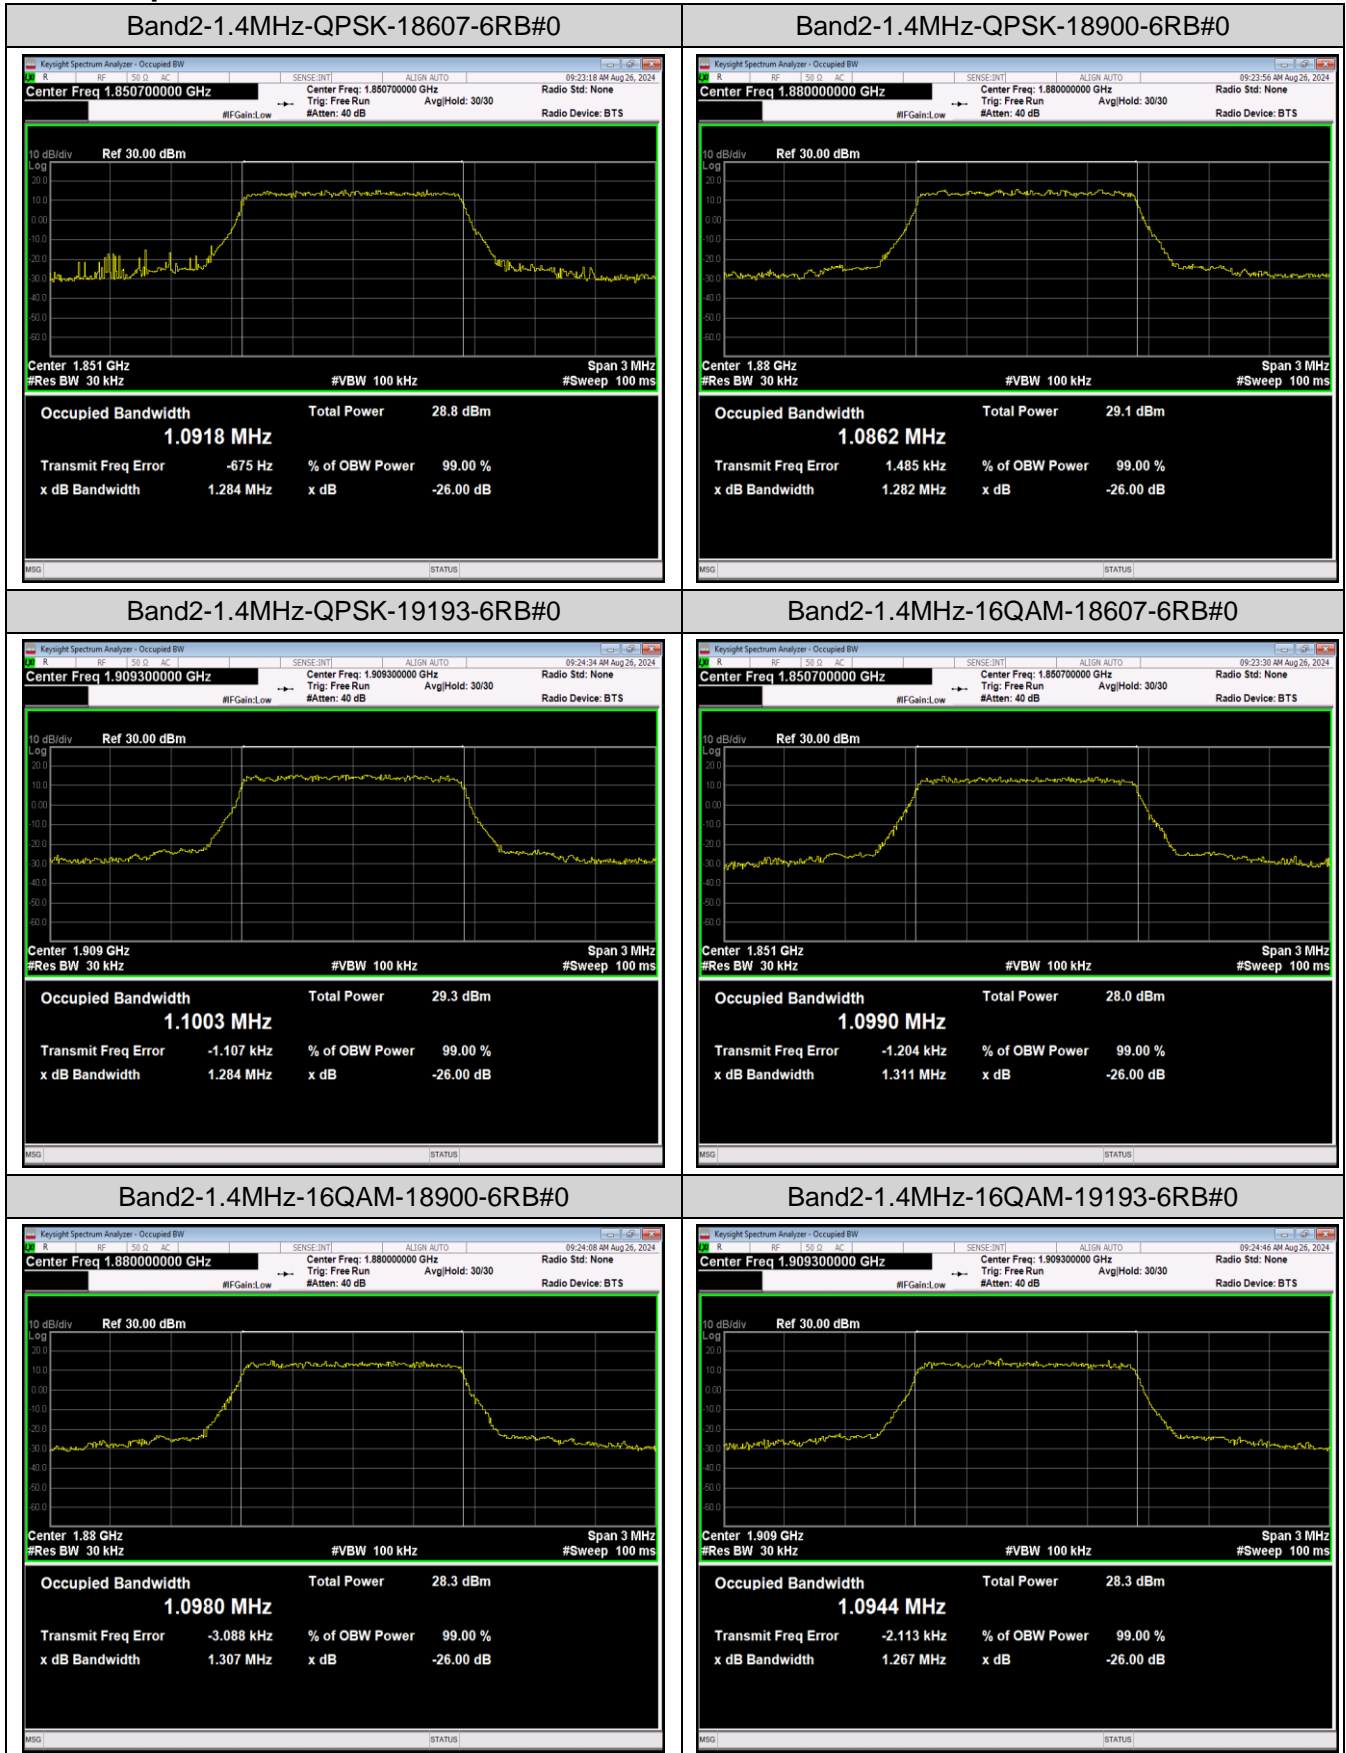

Test Graphs