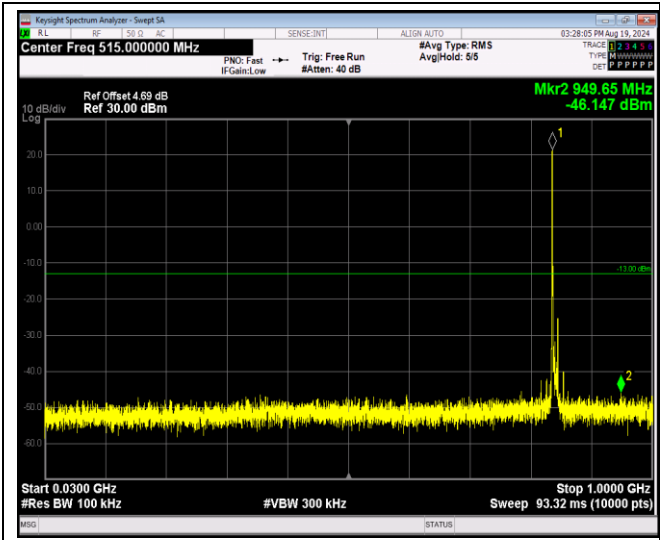

JianYan Testing Group Shenzhen Co., Ltd.
No.101, Building 8, Innovation Wisdom Port, No.155 Hongtian Road, Huangpu Community,
Xinqiao Street, Bao'an District, Shenzhen, Guangdong, People's Republic of China.
Tel: +86-755-23118282, Fax: +86-755-23116366

Project No.: JYTSZR2407073