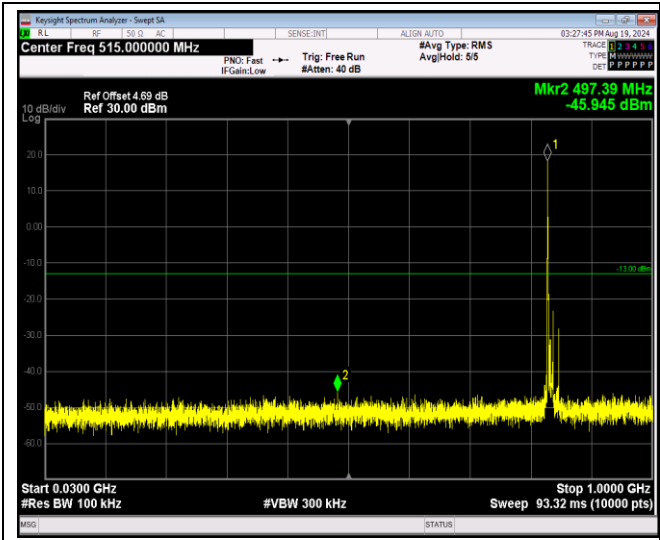

JianYan Testing Group Shenzhen Co., Ltd.
No.101, Building 8, Innovation Wisdom Port, No.155 Hongtian Road, Huangpu Community,
Xinqiao Street, Bao'an District, Shenzhen, Guangdong, People's Republic of China.
Tel: +86-755-23118282, Fax: +86-755-23116366

Project No.: JYTSZR2407073