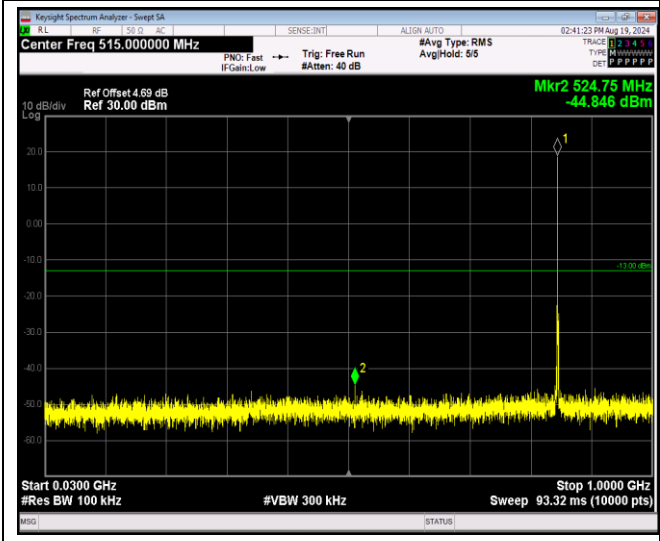

Band5-1.4MHz-64QAM-20525-1RB#0-Range1:30~1000MHz

Band5-1.4MHz-64QAM-20525-1RB#0-Range2:1000~10000MHz

Band5-1.4MHz-64QAM-20643-1RB#0-Range1:30~1000MHz

Band5-1.4MHz-64QAM-20643-1RB#0-Range2:1000~10000MHz

Band5-1.4MHz-64QAM-20643-1RB#0-Range1:30~1000MHz