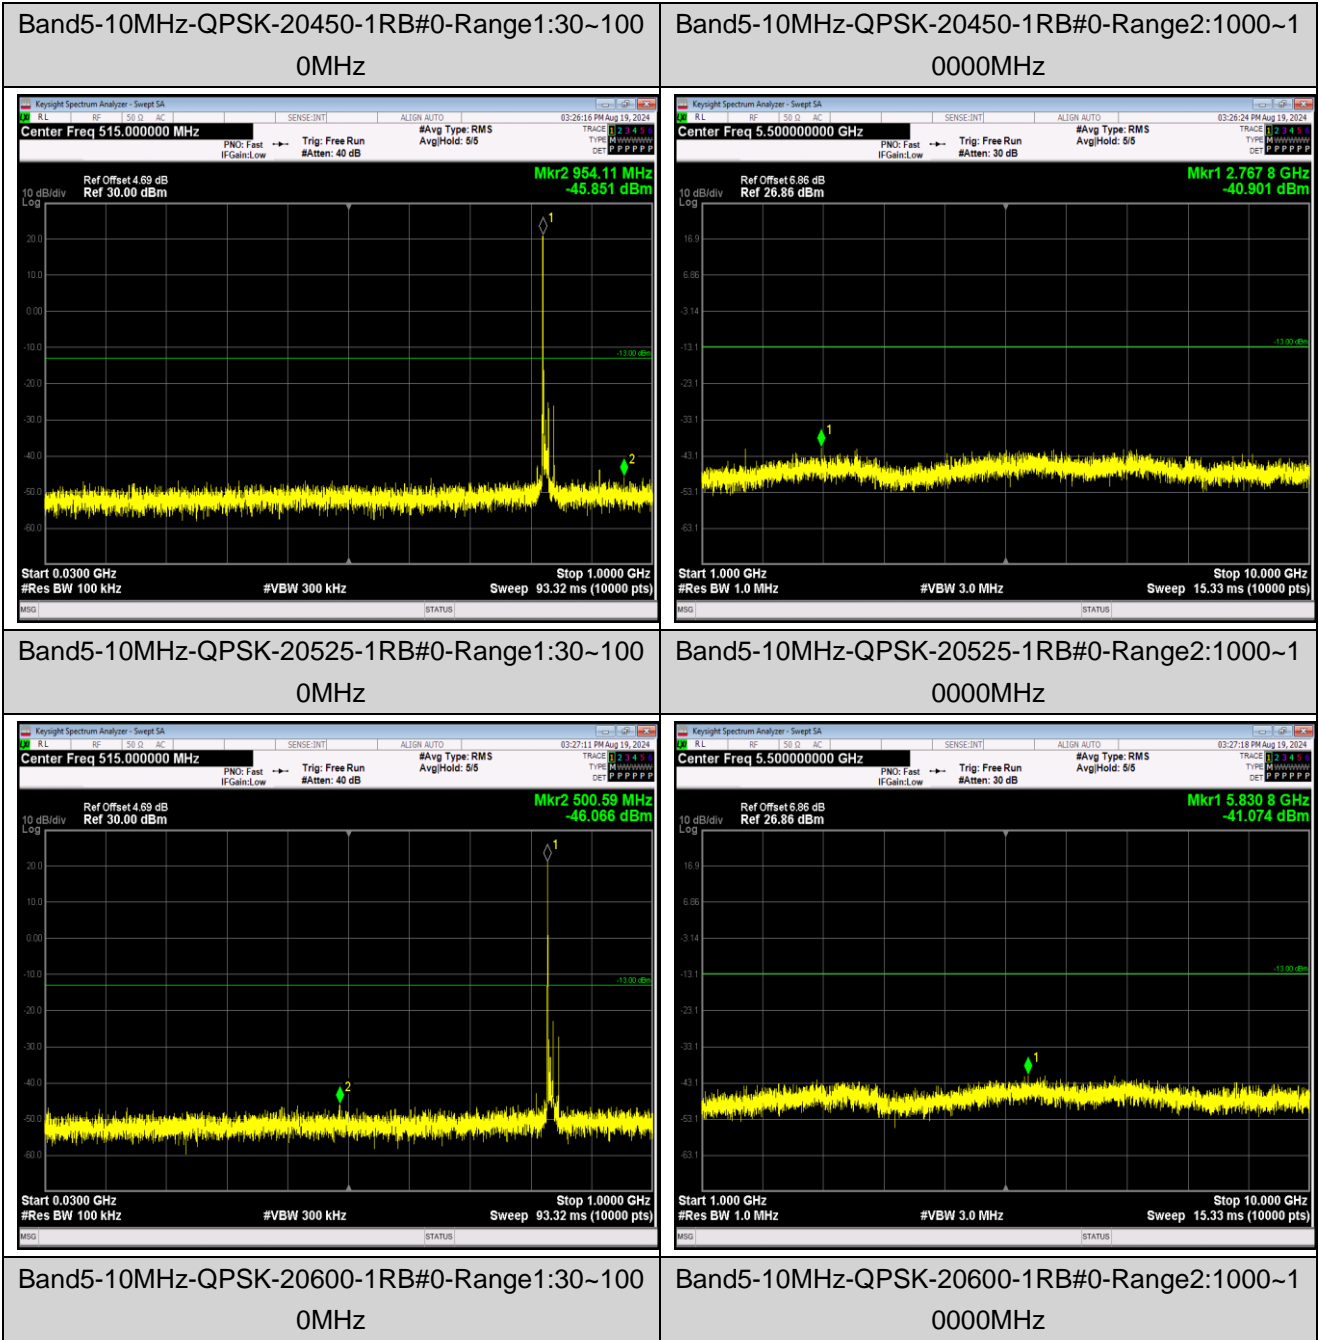

Band5-1.4MHz-64QAM-20525-1RB#0-Range1:30~1000MHz

Band5-1.4MHz-64QAM-20525-1RB#0-Range2:1000~10000MHz

Band5-1.4MHz-64QAM-20643-1RB#0-Range1:30~1000MHz

Band5-1.4MHz-64QAM-20643-1RB#0-Range2:1000~10000MHz

Band5-1.4MHz-64QAM-20643-1RB#0-Range1:30~1000MHz

Band5-1.4MHz-64QAM-20643-1RB#0-Range2:1000~10000MHz

Band5-10MHz-16QAM-20450-1RB#0-Range1:30~1000MHz

Band5-10MHz-16QAM-20450-1RB#0-Range2:1000~10000MHz

Band5-10MHz-16QAM-20525-1RB#0-Range1:30~1000MHz

Band5-10MHz-16QAM-20525-1RB#0-Range2:1000~10000MHz