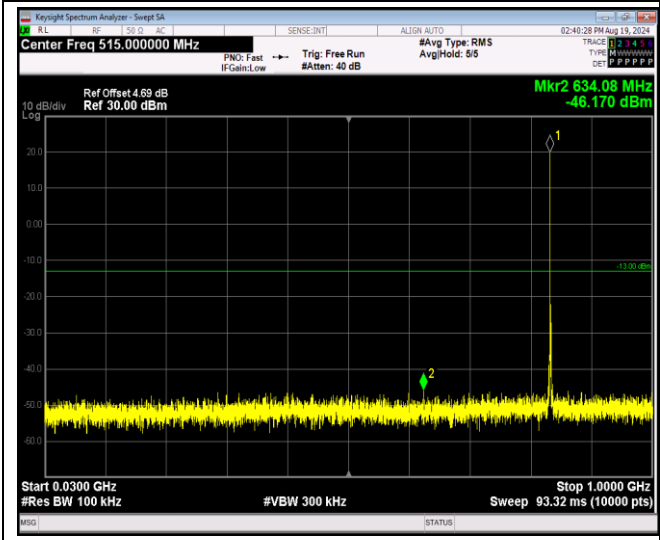

Band5-1.4MHz-64QAM-20525-1RB#0-Range1:30~1000MHz

Band5-1.4MHz-64QAM-20525-1RB#0-Range2:1000~10000MHz

Band5-1.4MHz-64QAM-20643-1RB#0-Range1:30~1000MHz

Band5-1.4MHz-64QAM-20643-1RB#0-Range2:1000~10000MHz

Band5-1.4MHz-64QAM-20643-1RB#0-Range1:30~1000MHz