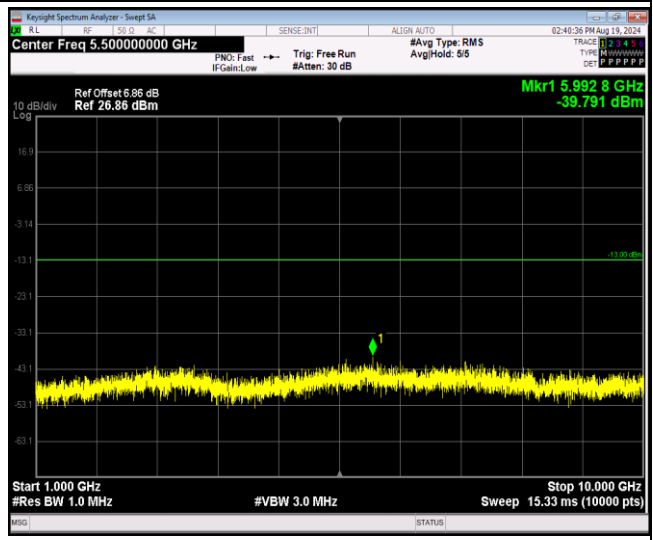

Band5-1.4MHz-64QAM-20525-1RB#0-Range1:30~1000MHz

Band5-1.4MHz-64QAM-20525-1RB#0-Range2:1000~10000MHz

Band5-1.4MHz-64QAM-20643-1RB#0-Range1:30~1000MHz

Band5-1.4MHz-64QAM-20643-1RB#0-Range2:1000~10000MHz

Band5-1.4MHz-64QAM-20643-1RB#0-Range1:30~1000MHz