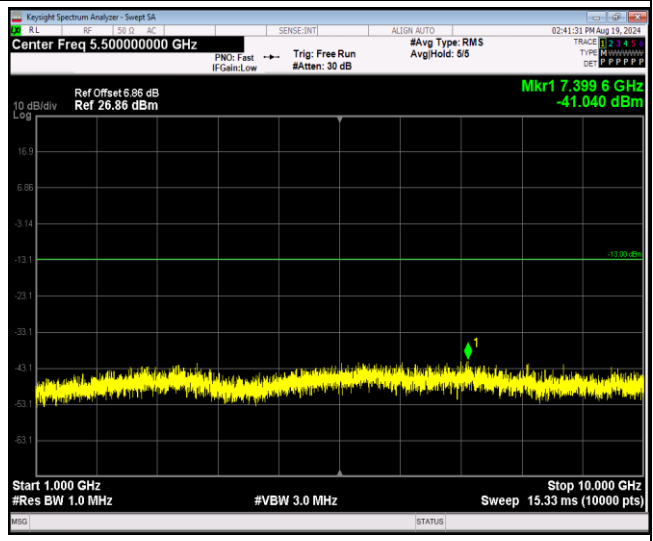

Band5-1.4MHz-64QAM-20525-1RB#0-Range1:30~1000MHz

Band5-1.4MHz-64QAM-20525-1RB#0-Range2:1000~10000MHz

Band5-1.4MHz-64QAM-20643-1RB#0-Range1:30~1000MHz

Band5-1.4MHz-64QAM-20643-1RB#0-Range2:1000~10000MHz

Band5-1.4MHz-64QAM-20643-1RB#0-Range1:30~1000MHz