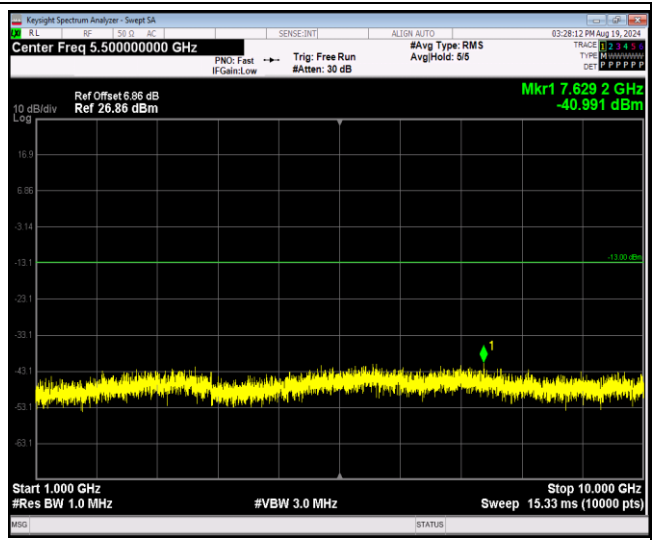

JianYan Testing Group Shenzhen Co., Ltd.
No.101, Building 8, Innovation Wisdom Port, No.155 Hongtian Road, Huangpu Community,
Xinqiao Street, Bao'an District, Shenzhen, Guangdong, People's Republic of China.
Tel: +86-755-23118282, Fax: +86-755-23116366

Project No.: JYTSZR2407073