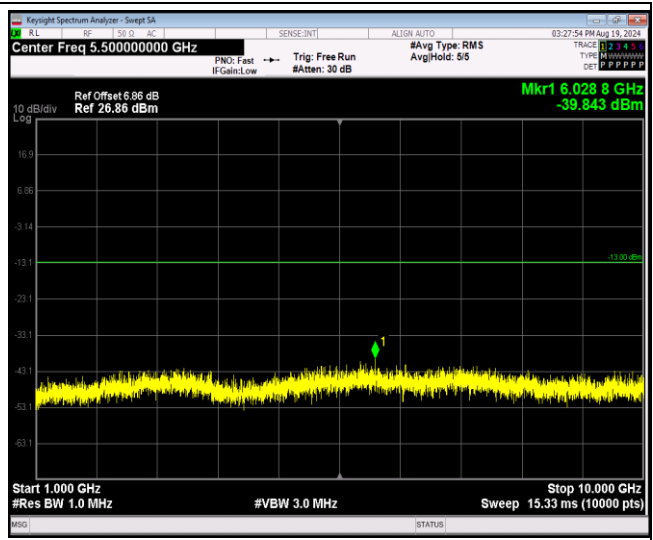

JianYan Testing Group Shenzhen Co., Ltd.
No.101, Building 8, Innovation Wisdom Port, No.155 Hongtian Road, Huangpu Community,
Xinqiao Street, Bao'an District, Shenzhen, Guangdong, People's Republic of China.
Tel: +86-755-23118282, Fax: +86-755-23116366

Project No.: JYTSZR2407073