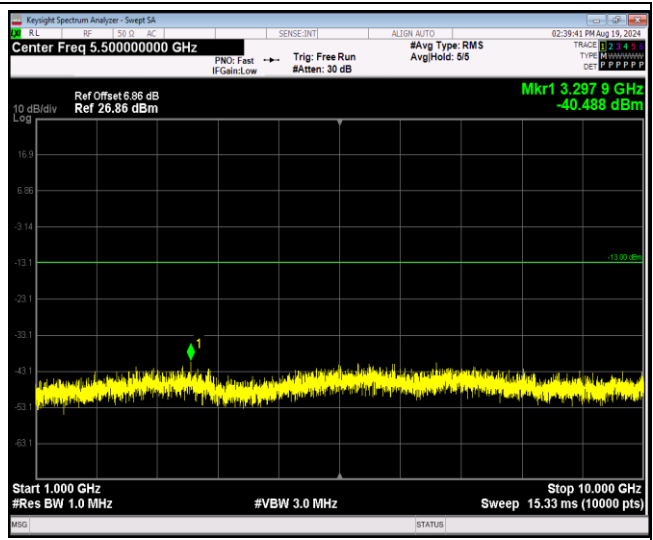

Band5-1.4MHz-64QAM-20525-1RB#0-Range1:30~1000MHz

Band5-1.4MHz-64QAM-20525-1RB#0-Range2:1000~10000MHz

Band5-1.4MHz-64QAM-20643-1RB#0-Range1:30~1000MHz

Band5-1.4MHz-64QAM-20643-1RB#0-Range2:1000~10000MHz

Band5-1.4MHz-64QAM-20643-1RB#0-Range1:30~1000MHz