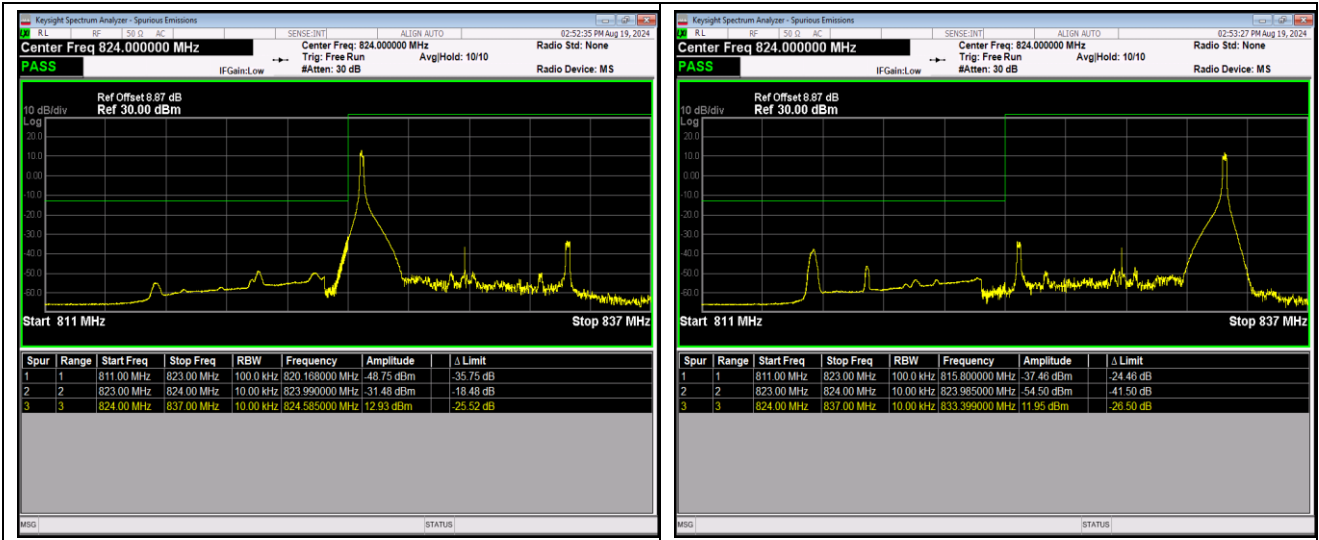

Band5-10MHz-QPSK-20450-50RB#0

Band5-10MHz-QPSK-20600-1RB#0