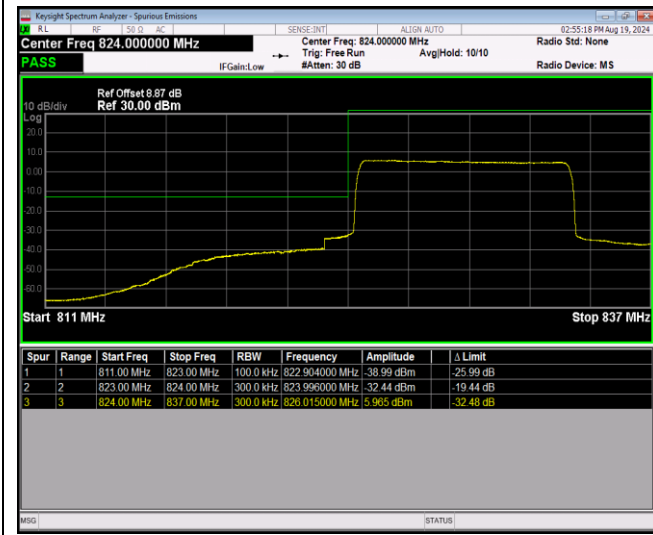

Band5-10MHz-16QAM-20450-50RB#0

Band5-10MHz-16QAM-20600-1RB#49