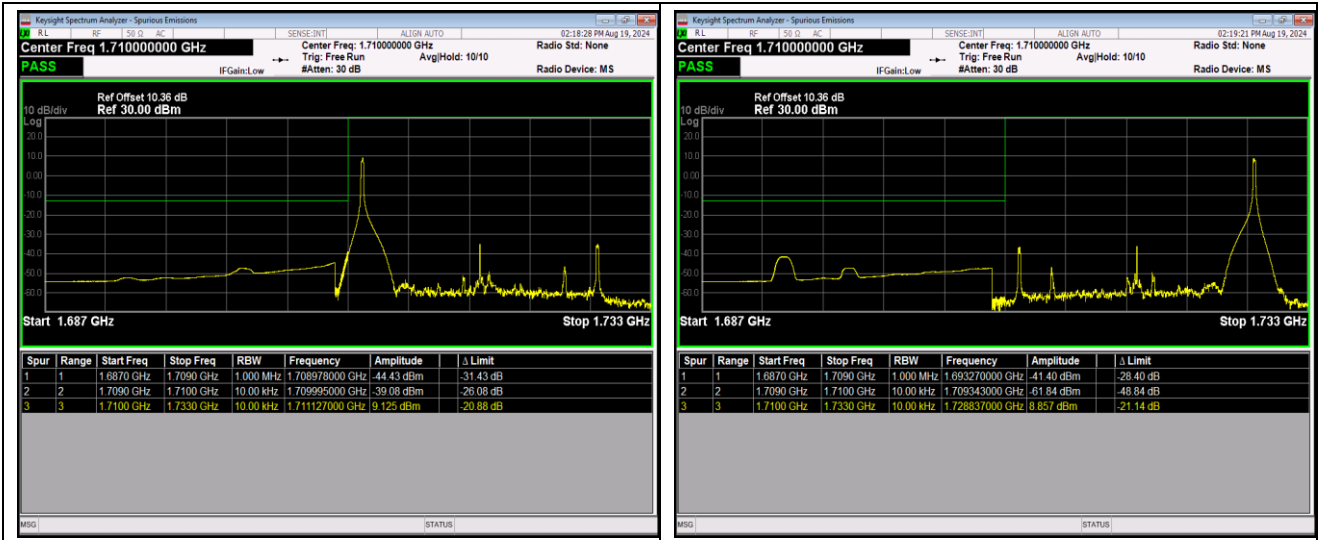

Band4-20MHz-16QAM-20300-1RB#0

Band4-20MHz-16QAM-20300-1RB#99

Band4-20MHz-16QAM-20300-100RB#0

Band4-20MHz-64QAM-20050-1RB#0

Band4-20MHz-64QAM-20050-1RB#99

Band4-20MHz-64QAM-20050-100RB#0

Band4-20MHz-64QAM-20300-1RB#0