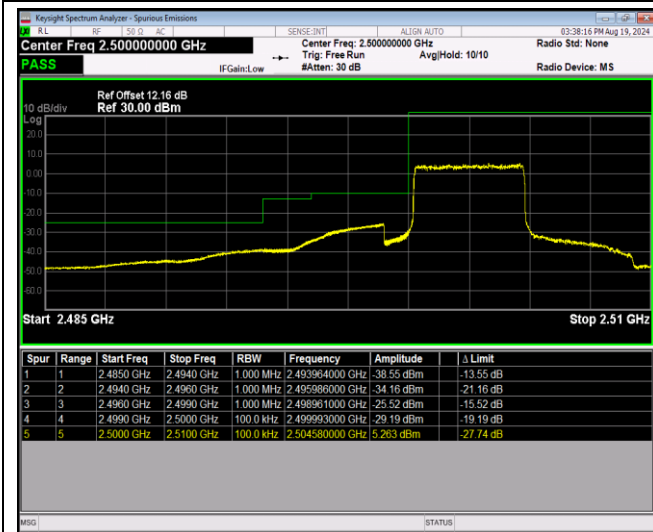

Band7-5MHz-QPSK-20775-25RB#0

Band7-5MHz-QPSK-21425-1RB#24