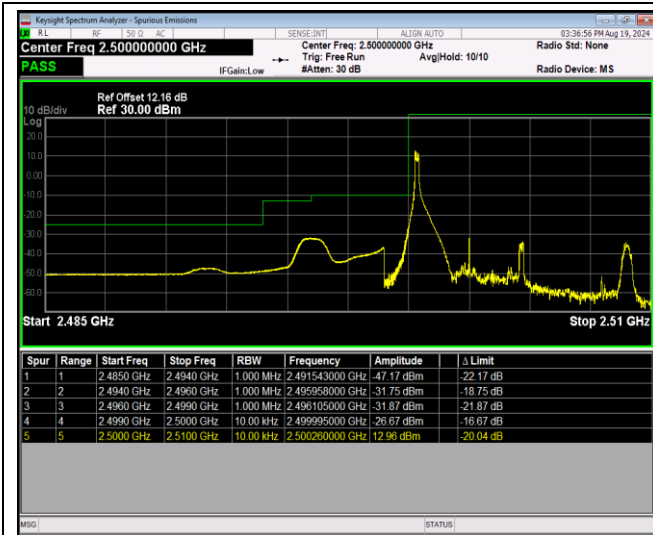

Band5-10MHz-64QAM-20450-50RB#0

Band5-10MHz-64QAM-20600-1RB#0

Band5-10MHz-64QAM-20600-1RB#49

Band5-10MHz-64QAM-20600-50RB#0

Band7-5MHz-QPSK-20775-1RB#0

Band7-5MHz-QPSK-20775-1RB#24

Band7-5MHz-QPSK-20775-25RB#0