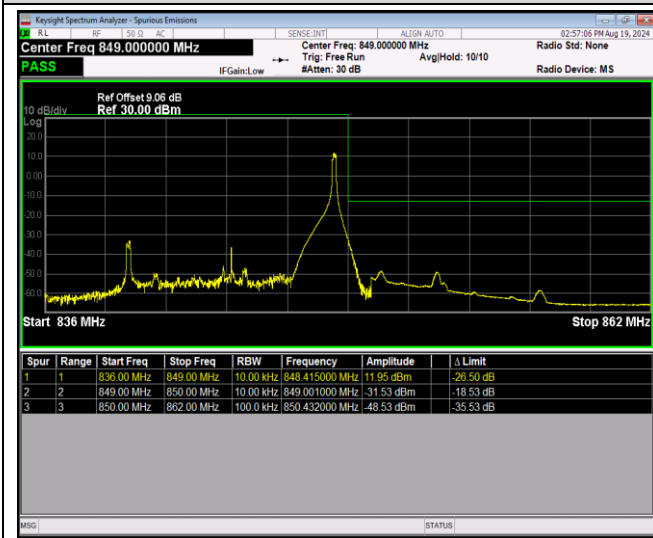

Band5-1.4MHz-64QAM-20407-1RB#0

Band5-1.4MHz-64QAM-20407-1RB#5

Band5-10MHz-QPSK-20450-50RB#0

Band5-10MHz-QPSK-20600-1RB#0

Band5-10MHz-QPSK-20600-1RB#49

Band5-10MHz-QPSK-20600-50RB#0

Band5-10MHz-16QAM-20450-1RB#0