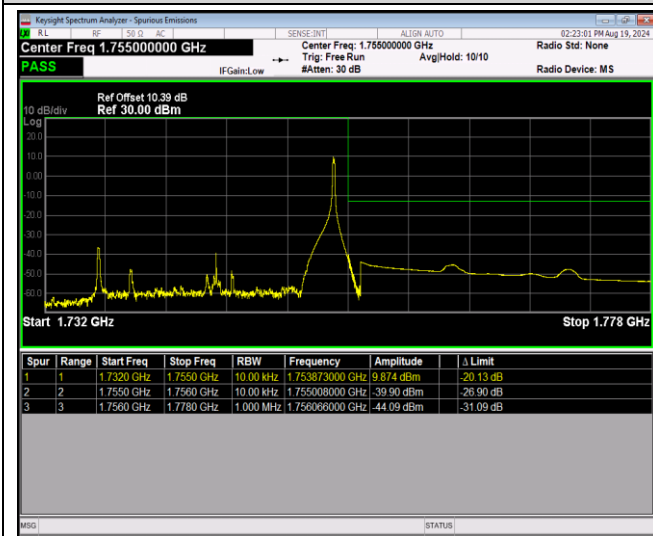

Band4-20MHz-64QAM-20300-1RB#99

Band5-1.4MHz-QPSK-20407-1RB#0