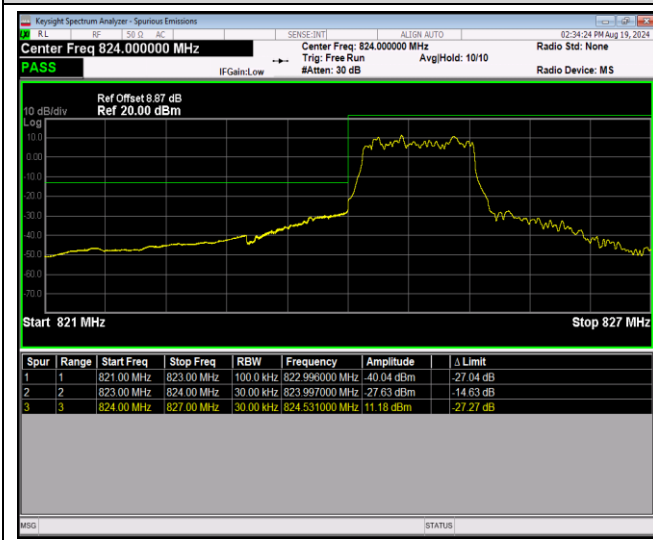

Band4-20MHz-64QAM-20300-1RB#99

Band4-20MHz-64QAM-20300-100RB#0

Band5-1.4MHz-QPSK-20407-1RB#0

Band5-1.4MHz-QPSK-20407-1RB#5

Band5-1.4MHz-QPSK-20407-6RB#0

Band5-1.4MHz-QPSK-20643-1RB#0

Band5-1.4MHz-QPSK-20643-1RB#5