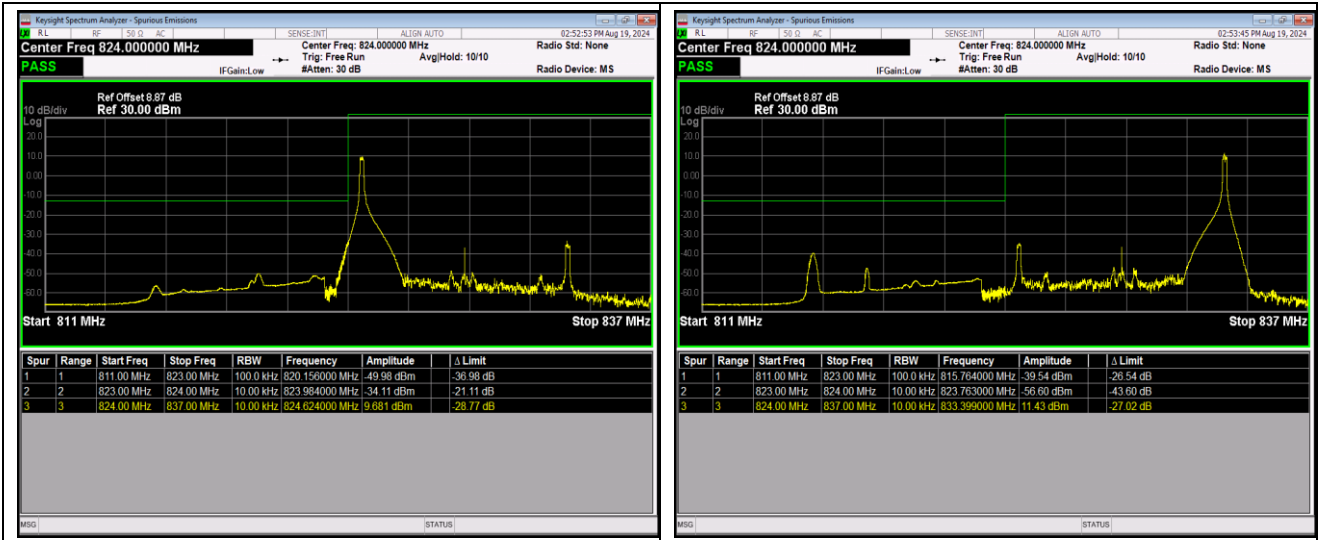

Band5-10MHz-16QAM-20450-1RB#0

Band5-10MHz-16QAM-20450-1RB#49

Band5-10MHz-16QAM-20450-50RB#0

Band5-10MHz-16QAM-20600-1RB#0