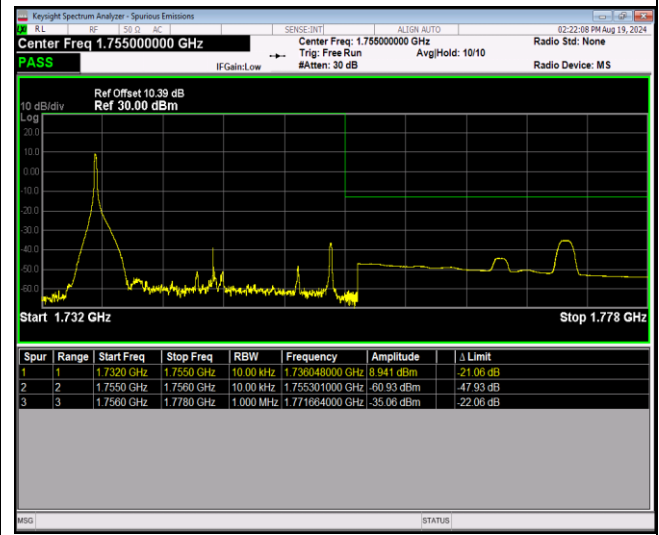

Band4-20MHz-64QAM-20300-1RB#0

Band4-20MHz-64QAM-20300-100RB#0