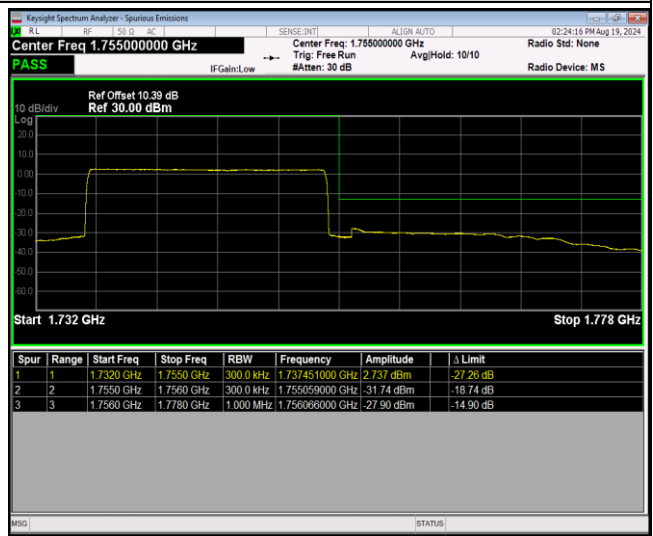

Band4-20MHz-16QAM-20300-1RB#0

Band4-20MHz-16QAM-20300-1RB#99

Band4-20MHz-16QAM-20300-100RB#0

Band4-20MHz-64QAM-20050-1RB#0

Band4-20MHz-64QAM-20050-1RB#99

Band4-20MHz-64QAM-20050-100RB#0

Band4-20MHz-64QAM-20300-1RB#0