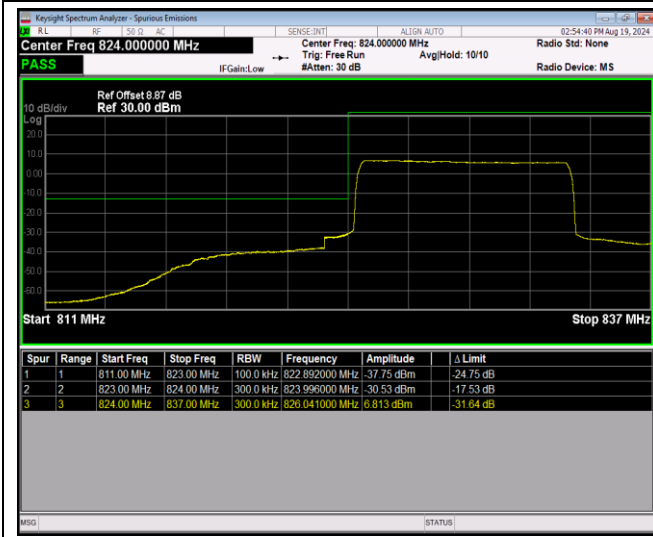

Band5-1.4MHz-64QAM-20407-1RB#0

Band5-1.4MHz-64QAM-20407-1RB#5

Band5-10MHz-QPSK-20450-50RB#0

Band5-10MHz-QPSK-20600-1RB#0

Band5-10MHz-QPSK-20600-1RB#49

Band5-10MHz-QPSK-20600-50RB#0

Band5-10MHz-16QAM-20450-1RB#0