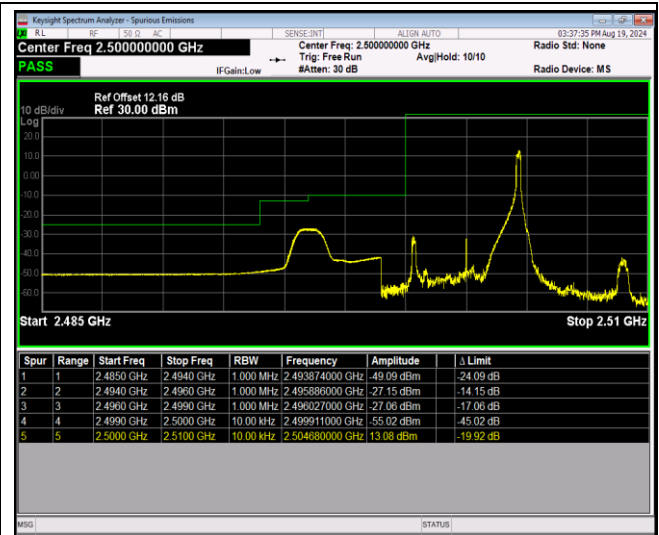

Band5-10MHz-64QAM-20450-50RB#0

Band5-10MHz-64QAM-20600-1RB#0

Band5-10MHz-64QAM-20600-1RB#49

Band5-10MHz-64QAM-20600-50RB#0

Band7-5MHz-QPSK-20775-1RB#0

Band7-5MHz-QPSK-20775-1RB#24

Band7-5MHz-QPSK-20775-25RB#0