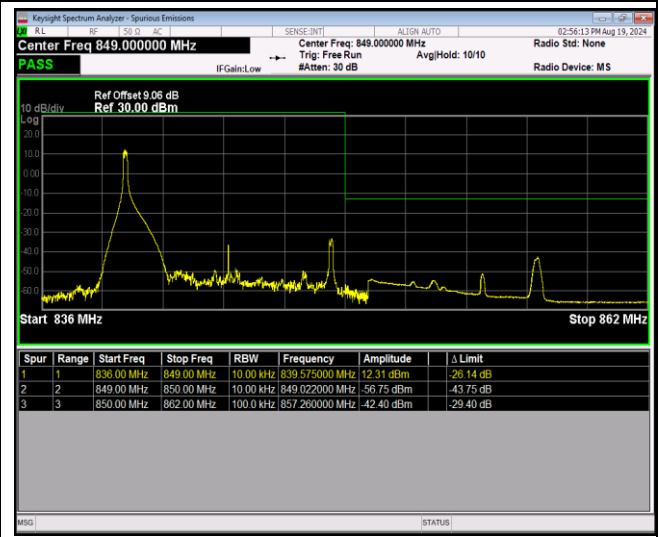

Band5-1.4MHz-64QAM-20407-1RB#0

Band5-1.4MHz-64QAM-20407-1RB#5

Band5-10MHz-QPSK-20450-50RB#0

Band5-10MHz-QPSK-20600-1RB#0

Band5-10MHz-QPSK-20600-1RB#49

Band5-10MHz-QPSK-20600-50RB#0

Band5-10MHz-16QAM-20450-1RB#0