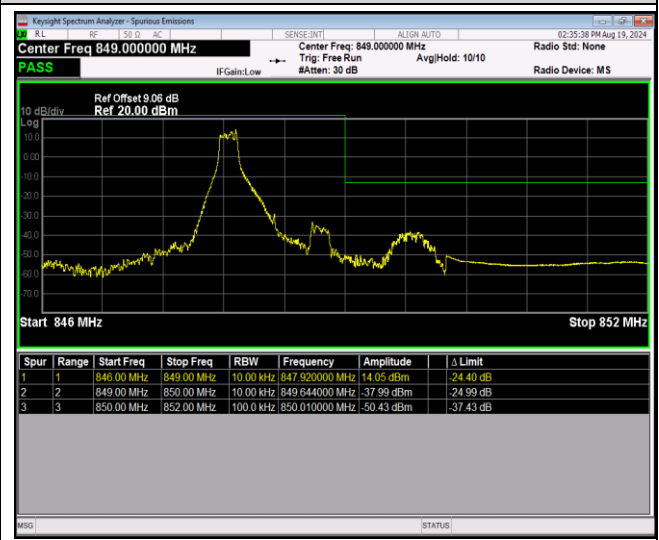

Band4-20MHz-64QAM-20300-1RB#99

Band4-20MHz-64QAM-20300-100RB#0

Band5-1.4MHz-QPSK-20407-1RB#0

Band5-1.4MHz-QPSK-20407-1RB#5

Band5-1.4MHz-QPSK-20407-6RB#0

Band5-1.4MHz-QPSK-20643-1RB#0

Band5-1.4MHz-QPSK-20643-1RB#5