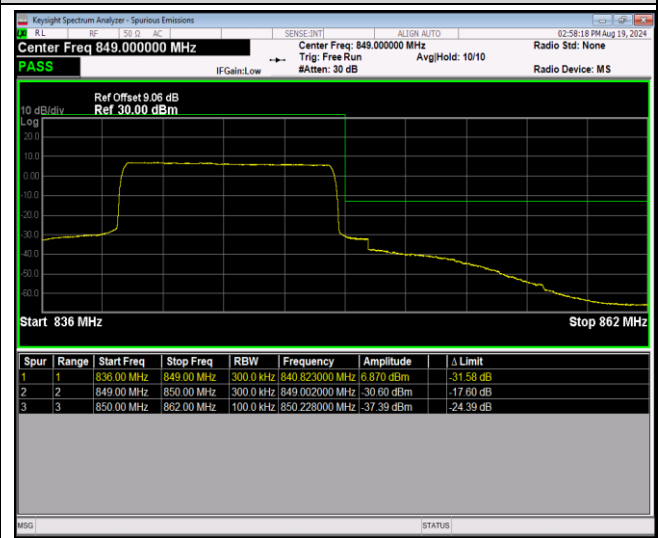

Band5-1.4MHz-64QAM-20407-1RB#0

Band5-1.4MHz-64QAM-20407-1RB#5

Band5-10MHz-QPSK-20450-50RB#0

Band5-10MHz-QPSK-20600-1RB#0

Band5-10MHz-QPSK-20600-1RB#49

Band5-10MHz-QPSK-20600-50RB#0

Band5-10MHz-16QAM-20450-1RB#0