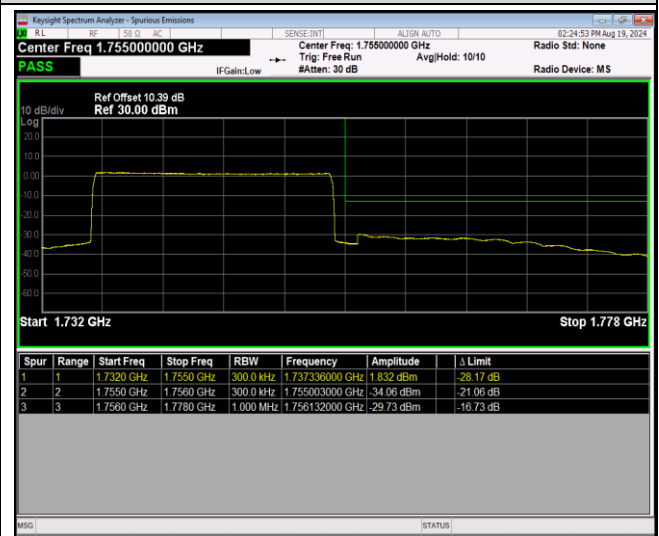

Band4-20MHz-64QAM-20300-100RB#0

Band5-1.4MHz-QPSK-20407-1RB#5