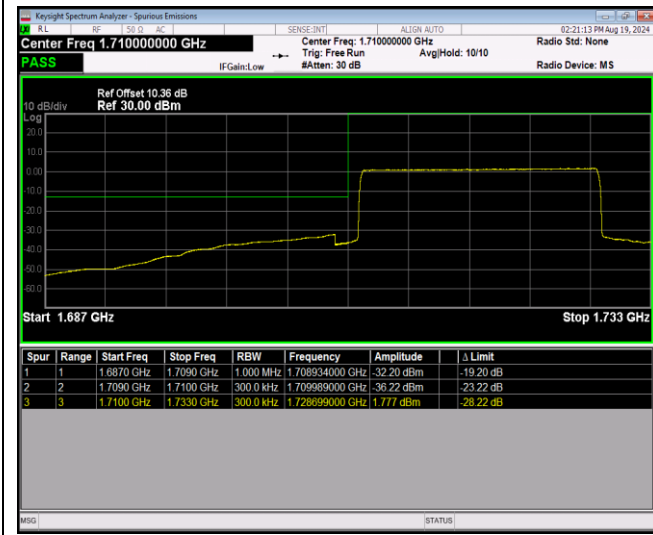

Band4-20MHz-16QAM-20300-1RB#0

Band4-20MHz-16QAM-20300-1RB#99

Band4-20MHz-16QAM-20300-100RB#0

Band4-20MHz-64QAM-20050-1RB#0

Band4-20MHz-64QAM-20050-1RB#99

Band4-20MHz-64QAM-20050-100RB#0

Band4-20MHz-64QAM-20300-1RB#0