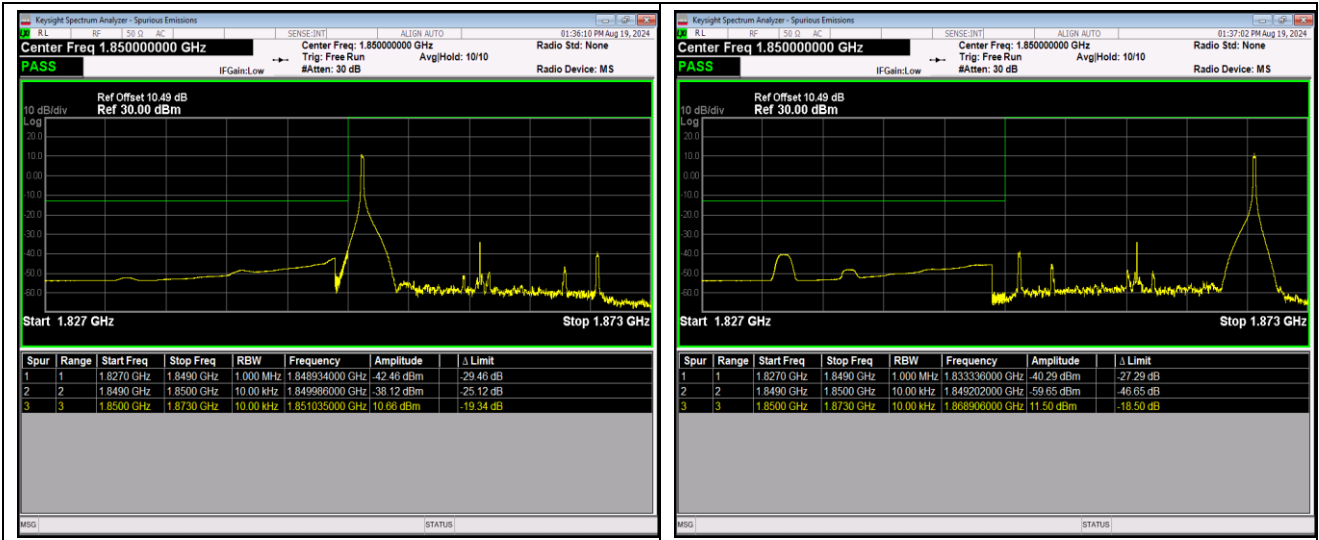

Band2-20MHz-QPSK-18700-1RB#0

Band2-20MHz-QPSK-18700-1RB#99