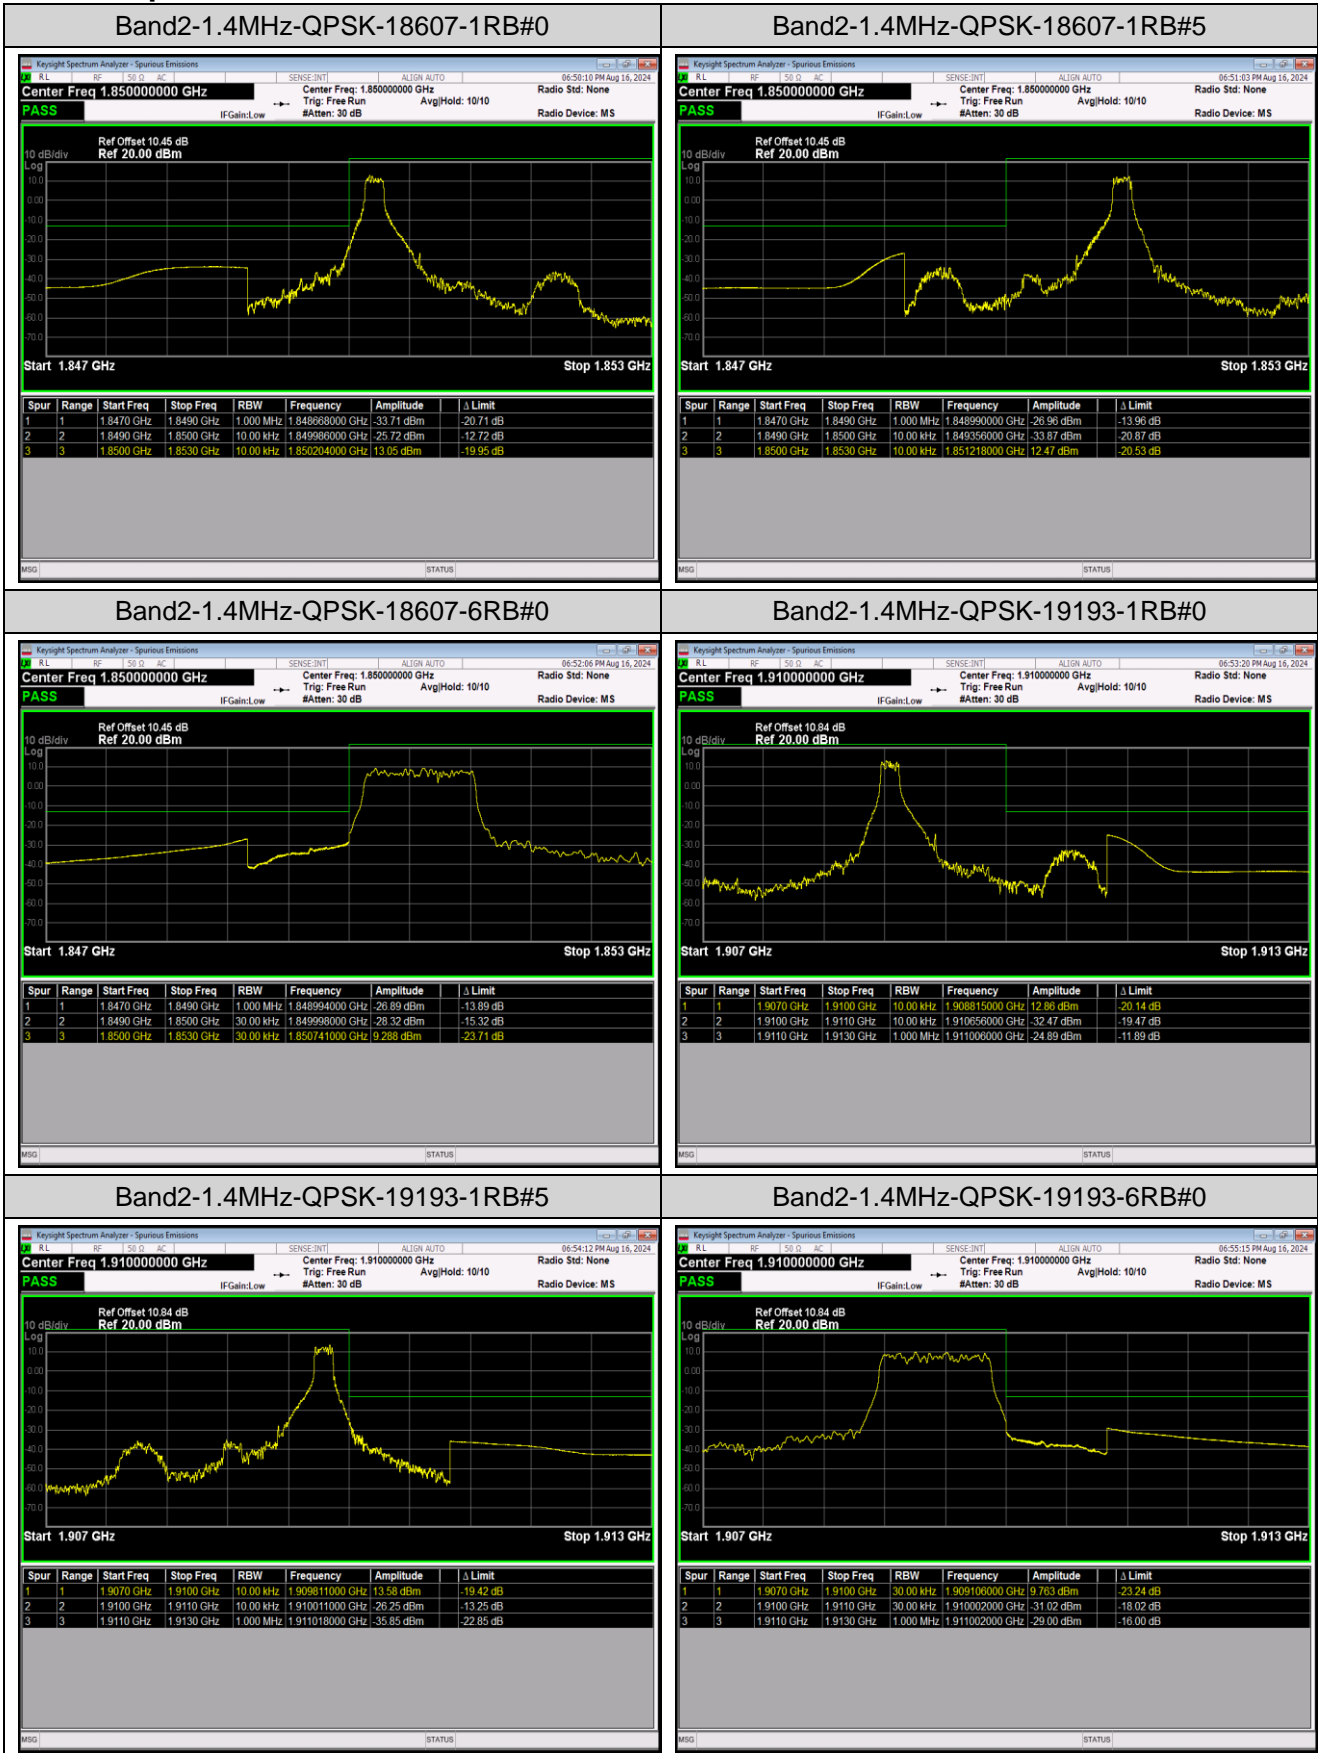

Test Graphs