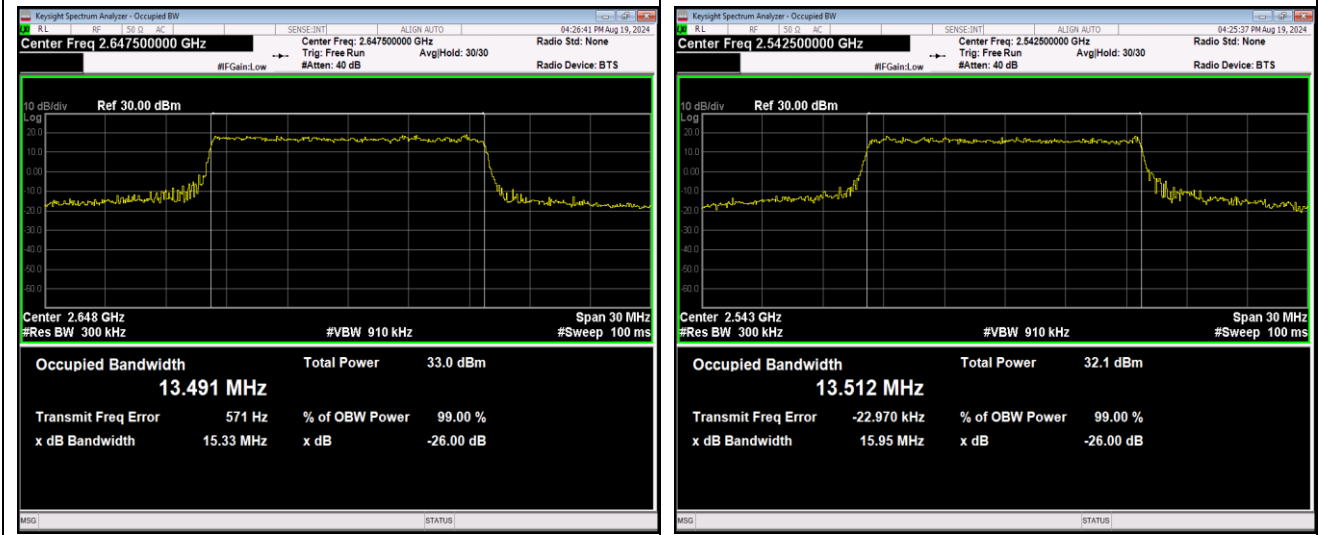

Band41-15MHz-QPSK-41165-75RB#0

Band41-15MHz-16QAM-40115-75RB#0

Band41-15MHz-16QAM-40640-75RB#0

Band41-15MHz-16QAM-41165-75RB#0

Band41-15MHz-64QAM-40115-75RB#0

Band41-15MHz-64QAM-40640-75RB#0

Band41-15MHz-64QAM-41165-75RB#0