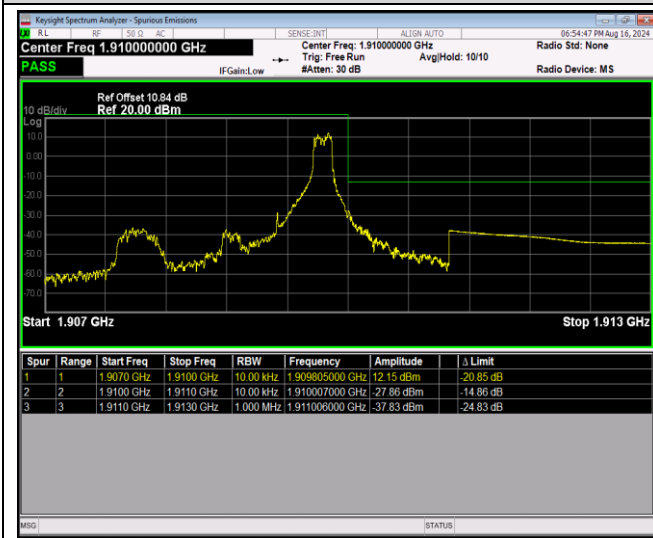

Band2-1.4MHz-64QAM-19193-1RB#5