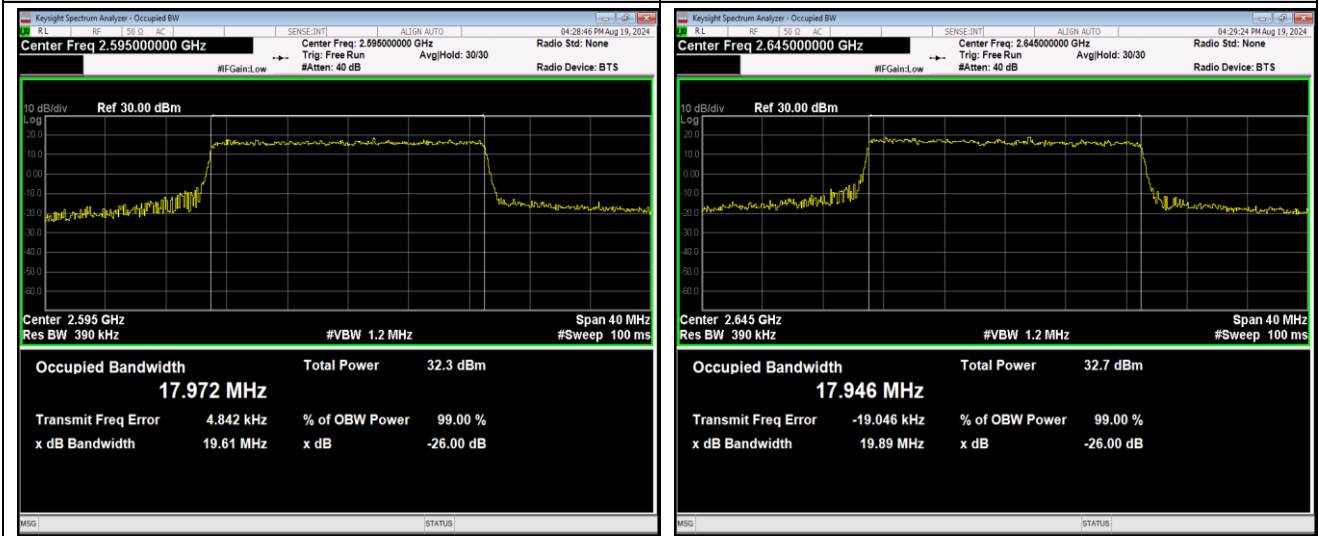

Band41-20MHz-QPSK-40640-100RB#0

Band41-20MHz-QPSK-41140-100RB#0