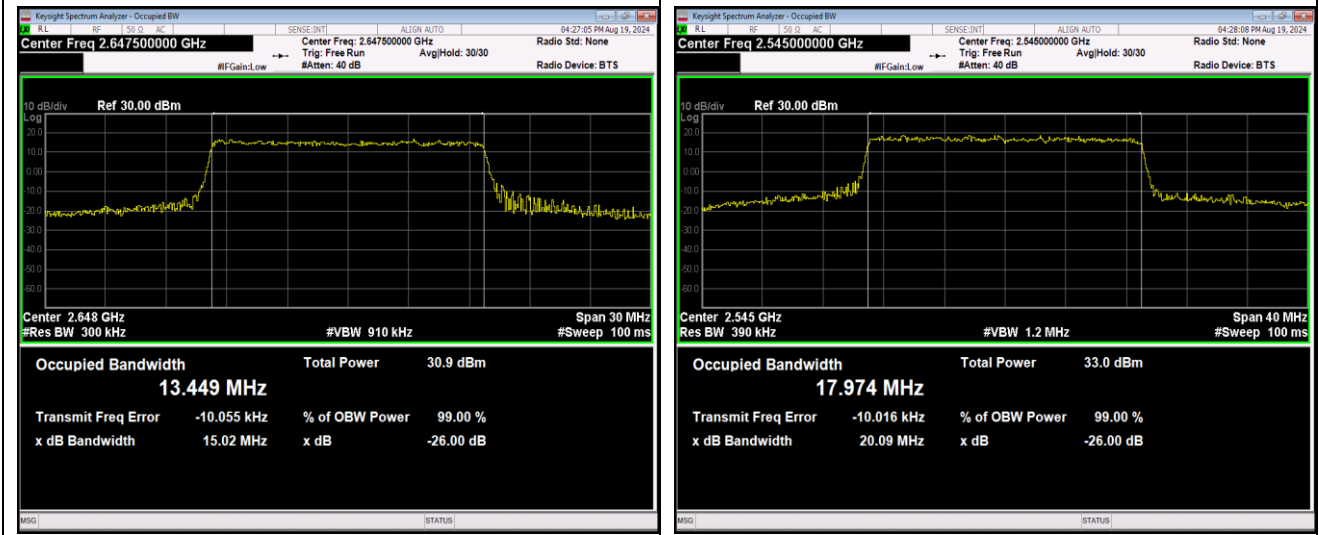

Band41-15MHz-64QAM-41165-75RB#0

Band41-20MHz-QPSK-40140-100RB#0