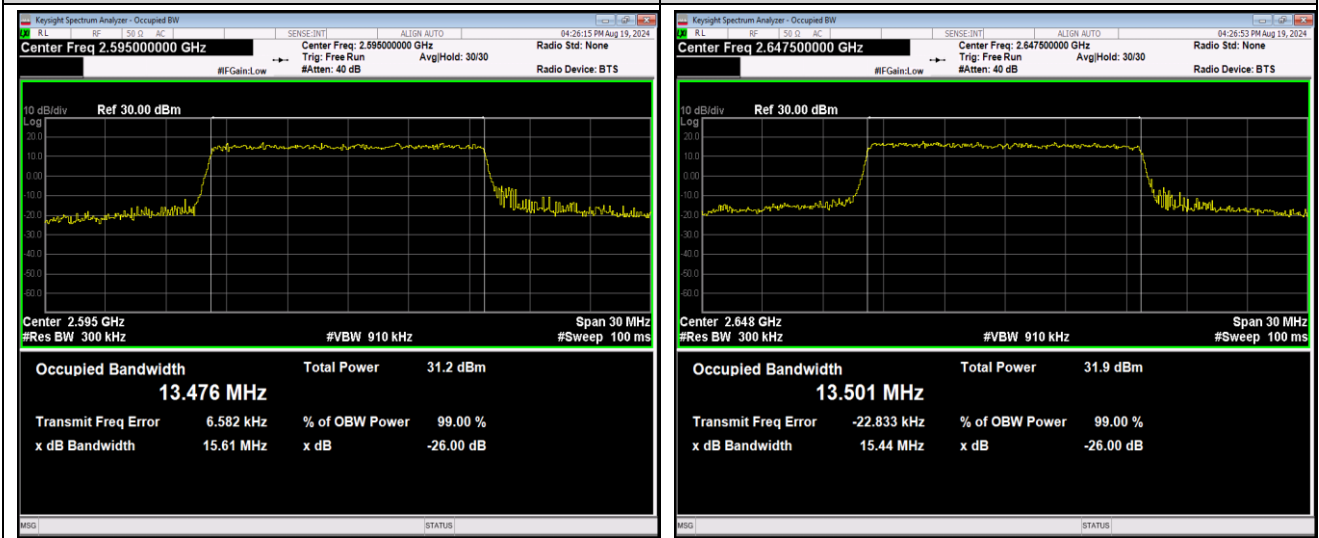

Band41-15MHz-QPSK-41165-75RB#0

Band41-15MHz-16QAM-40115-75RB#0

Band41-15MHz-16QAM-40640-75RB#0

Band41-15MHz-16QAM-41165-75RB#0

Band41-15MHz-64QAM-40115-75RB#0

Band41-15MHz-64QAM-40640-75RB#0

Band41-15MHz-64QAM-41165-75RB#0