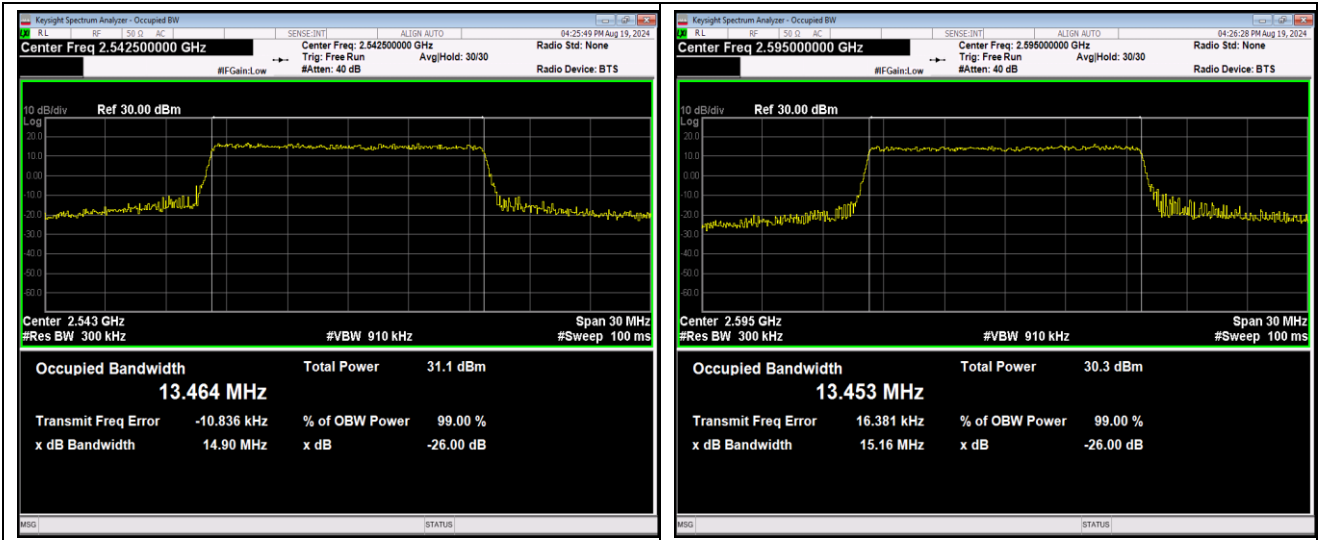

Band41-15MHz-QPSK-41165-75RB#0

Band41-15MHz-16QAM-40115-75RB#0

Band41-15MHz-16QAM-40640-75RB#0

Band41-15MHz-16QAM-41165-75RB#0

Band41-15MHz-64QAM-40115-75RB#0

Band41-15MHz-64QAM-40640-75RB#0

Band41-15MHz-64QAM-41165-75RB#0