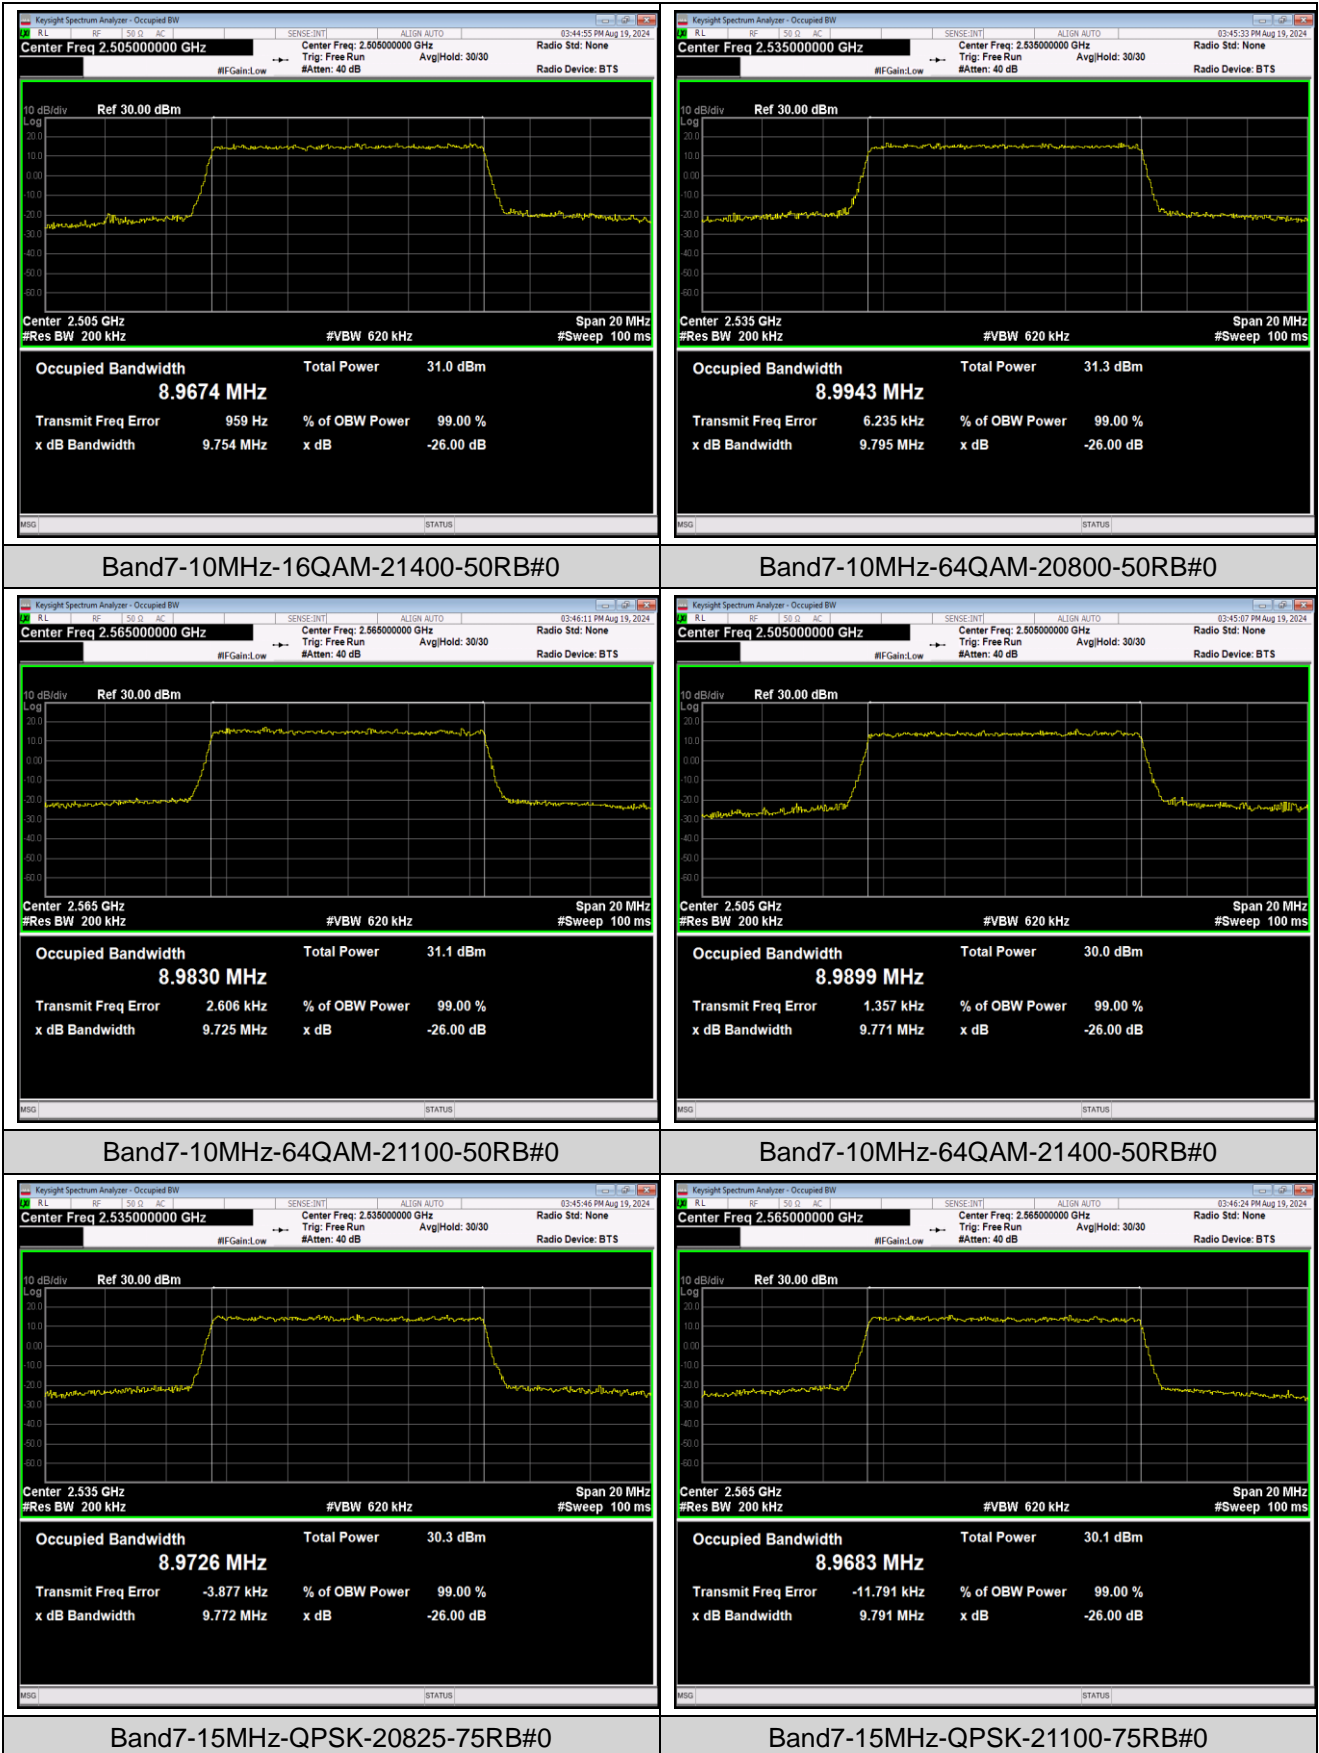

Band5-5MHz-QPSK-20625-25RB#0

Band5-5MHz-16QAM-20425-25RB#0

Band5-5MHz-16QAM-20525-25RB#0

Band5-5MHz-16QAM-20625-25RB#0

Band5-5MHz-64QAM-20425-25RB#0

Band5-5MHz-64QAM-20525-25RB#0

Band5-10MHz-16QAM-20600-50RB#0

Band5-10MHz-64QAM-20450-50RB#0

Band5-10MHz-64QAM-20525-50RB#0

Band5-10MHz-64QAM-20600-50RB#0

Band7-5MHz-QPSK-20775-25RB#0

Band7-5MHz-QPSK-21100-25RB#0

Band7-10MHz-16QAM-20800-50RB#0      Band7-10MHz-16QAM-21100-50RB#0

Band7-15MHz-64QAM-21375-75RB#0

Band7-20MHz-QPSK-20850-100RB#0

Band7-20MHz-QPSK-21100-100RB#0

Band7-20MHz-QPSK-21350-100RB#0

Band7-20MHz-16QAM-20850-100RB#0

Band7-20MHz-16QAM-21100-100RB#0

Band41-5MHz-QPSK-41215-25RB#0