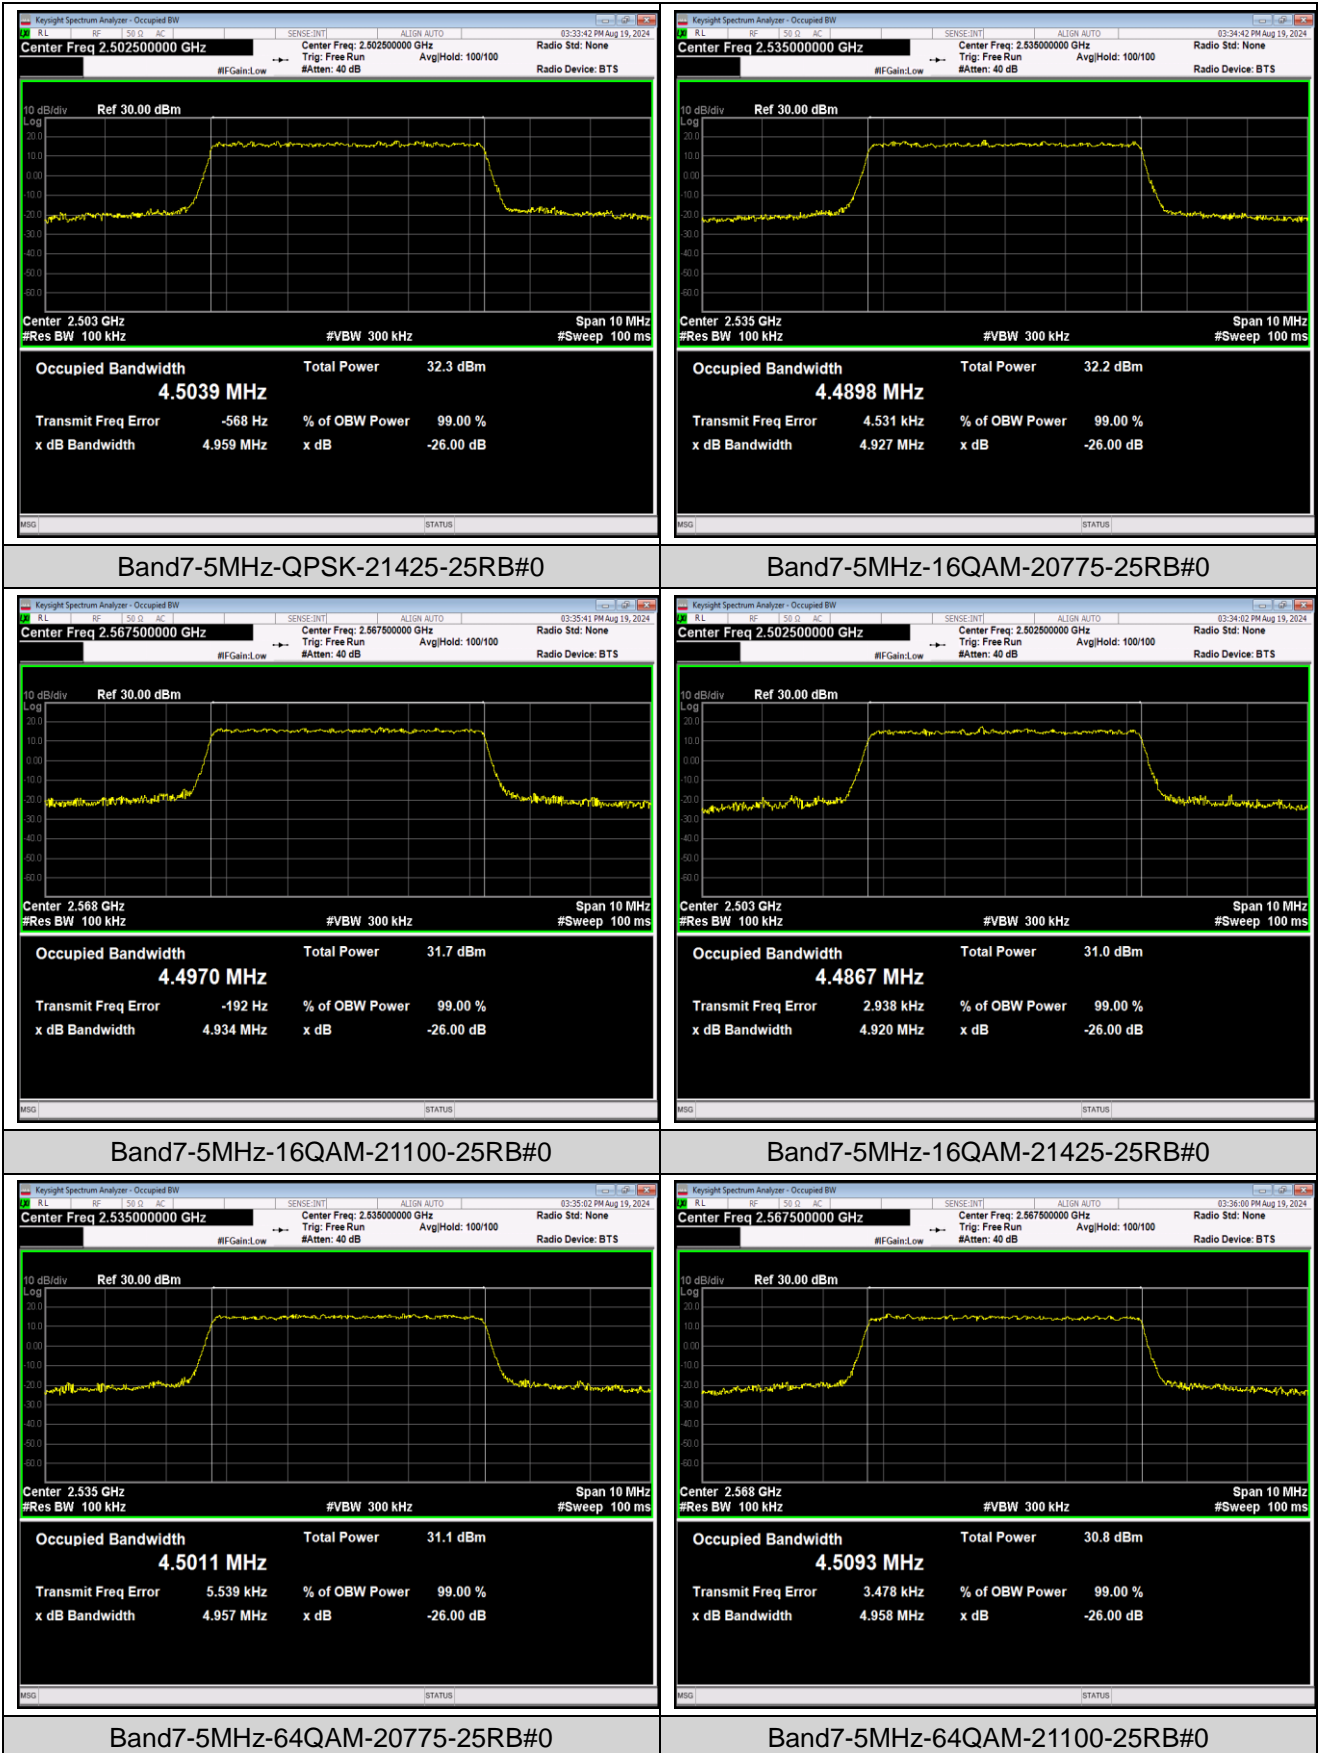

Band5-5MHz-QPSK-20625-25RB#0

Band5-5MHz-16QAM-20425-25RB#0

Band5-5MHz-16QAM-20525-25RB#0

Band5-5MHz-16QAM-20625-25RB#0

Band5-5MHz-64QAM-20425-25RB#0

Band5-5MHz-64QAM-20525-25RB#0

Band5-10MHz-16QAM-20600-50RB#0

Band5-10MHz-64QAM-20450-50RB#0

Band5-10MHz-64QAM-20525-50RB#0

Band5-10MHz-64QAM-20600-50RB#0

Band7-5MHz-QPSK-20775-25RB#0

Band7-5MHz-QPSK-21100-25RB#0

Band7-10MHz-16QAM-20800-50RB#0      Band7-10MHz-16QAM-21100-50RB#0

Band7-15MHz-64QAM-21375-75RB#0

Band7-20MHz-QPSK-20850-100RB#0

Band7-20MHz-QPSK-21100-100RB#0

Band7-20MHz-QPSK-21350-100RB#0

Band7-20MHz-16QAM-20850-100RB#0

Band7-20MHz-16QAM-21100-100RB#0

Band41-5MHz-QPSK-41215-25RB#0