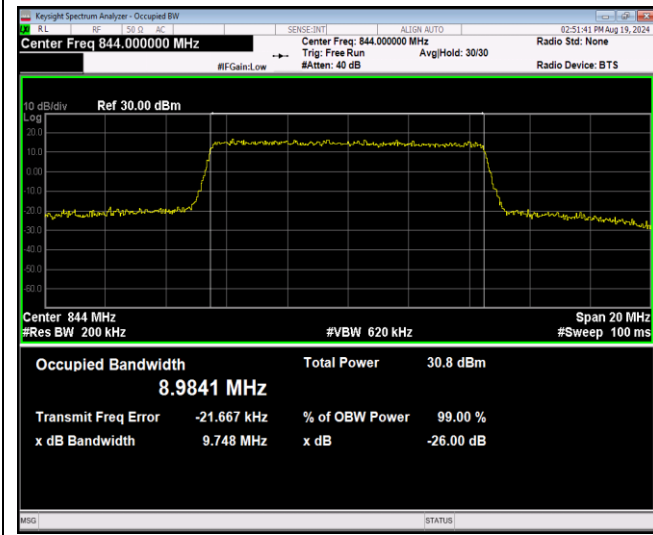

Band5-10MHz-16QAM-20600-50RB#0

Band5-10MHz-64QAM-20525-50RB#0