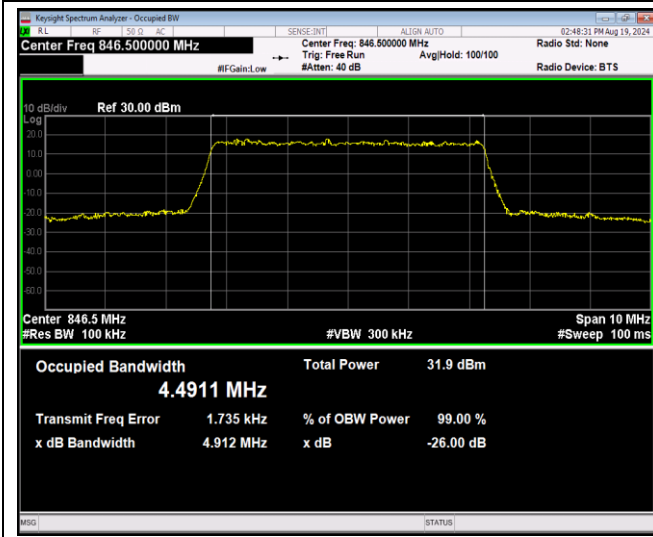

Band5-5MHz-QPSK-20625-25RB#0

Band5-5MHz-16QAM-20425-25RB#0

Band5-5MHz-16QAM-20525-25RB#0

Band5-5MHz-16QAM-20625-25RB#0

Band5-5MHz-64QAM-20425-25RB#0

Band5-5MHz-64QAM-20525-25RB#0

Band5-10MHz-16QAM-20600-50RB#0