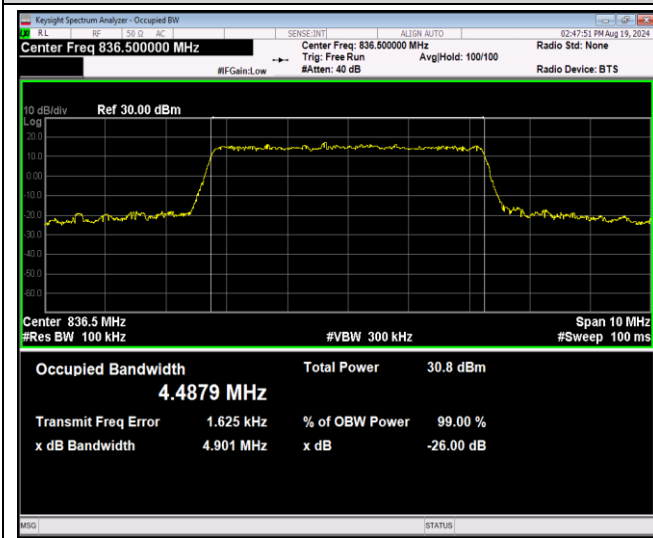

Band5-5MHz-QPSK-20625-25RB#0

Band5-5MHz-16QAM-20425-25RB#0

Band5-5MHz-16QAM-20525-25RB#0

Band5-5MHz-16QAM-20625-25RB#0

Band5-5MHz-64QAM-20425-25RB#0

Band5-5MHz-64QAM-20525-25RB#0

Band5-10MHz-16QAM-20600-50RB#0