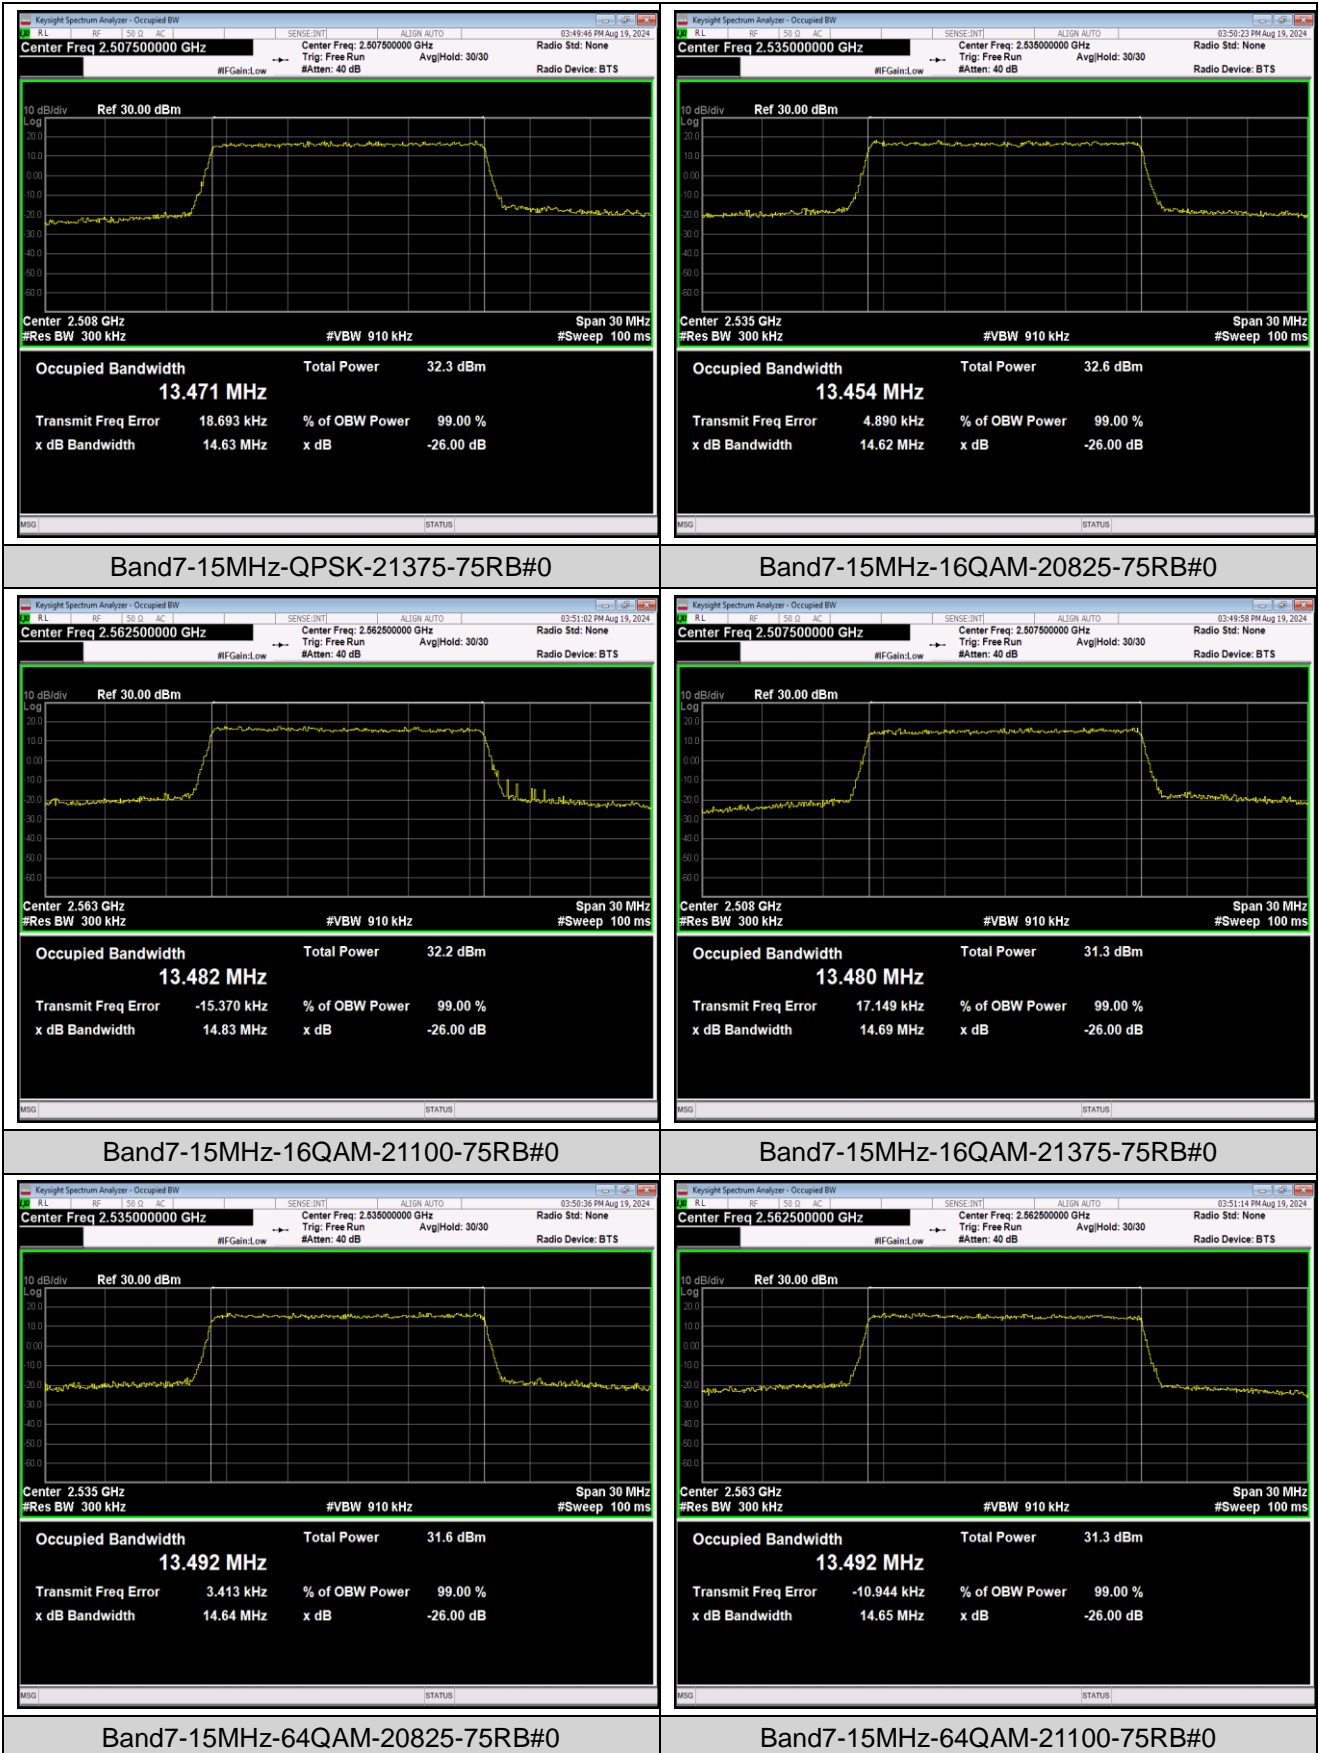

Band5-5MHz-QPSK-20625-25RB#0

Band5-5MHz-16QAM-20425-25RB#0

Band5-5MHz-16QAM-20525-25RB#0

Band5-5MHz-16QAM-20625-25RB#0

Band5-5MHz-64QAM-20425-25RB#0

Band5-5MHz-64QAM-20525-25RB#0

Band5-10MHz-16QAM-20600-50RB#0

Band5-10MHz-64QAM-20450-50RB#0

Band5-10MHz-64QAM-20525-50RB#0

Band5-10MHz-64QAM-20600-50RB#0

Band7-5MHz-QPSK-20775-25RB#0

Band7-5MHz-QPSK-21100-25RB#0

Band7-10MHz-16QAM-20800-50RB#0      Band7-10MHz-16QAM-21100-50RB#0

Band7-15MHz-64QAM-21375-75RB#0

Band7-20MHz-QPSK-20850-100RB#0

Band7-20MHz-QPSK-21100-100RB#0

Band7-20MHz-QPSK-21350-100RB#0

Band7-20MHz-16QAM-20850-100RB#0

Band7-20MHz-16QAM-21100-100RB#0

Band41-5MHz-QPSK-41215-25RB#0