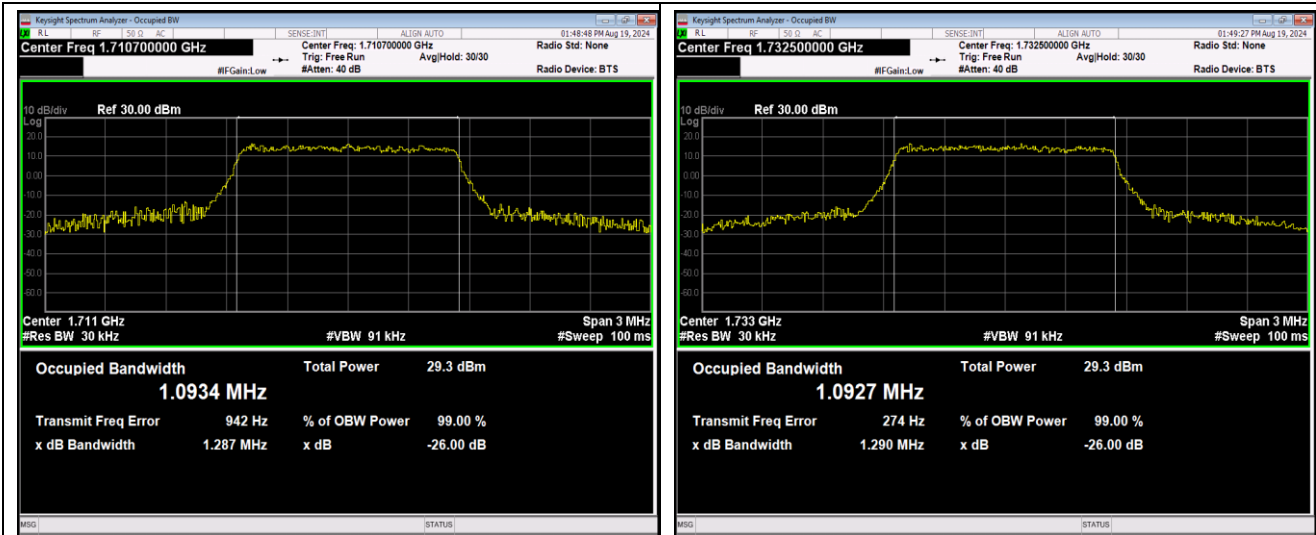

Band4-1.4MHz-QPSK-20393-6RB#0

Band4-1.4MHz-16QAM-19957-6RB#0

Band4-1.4MHz-16QAM-20175-6RB#0

Band4-1.4MHz-16QAM-20393-6RB#0

Band4-1.4MHz-64QAM-19957-6RB#0

Band4-1.4MHz-64QAM-20175-6RB#0

Band4-15MHz-QPSK-20325-75RB#0