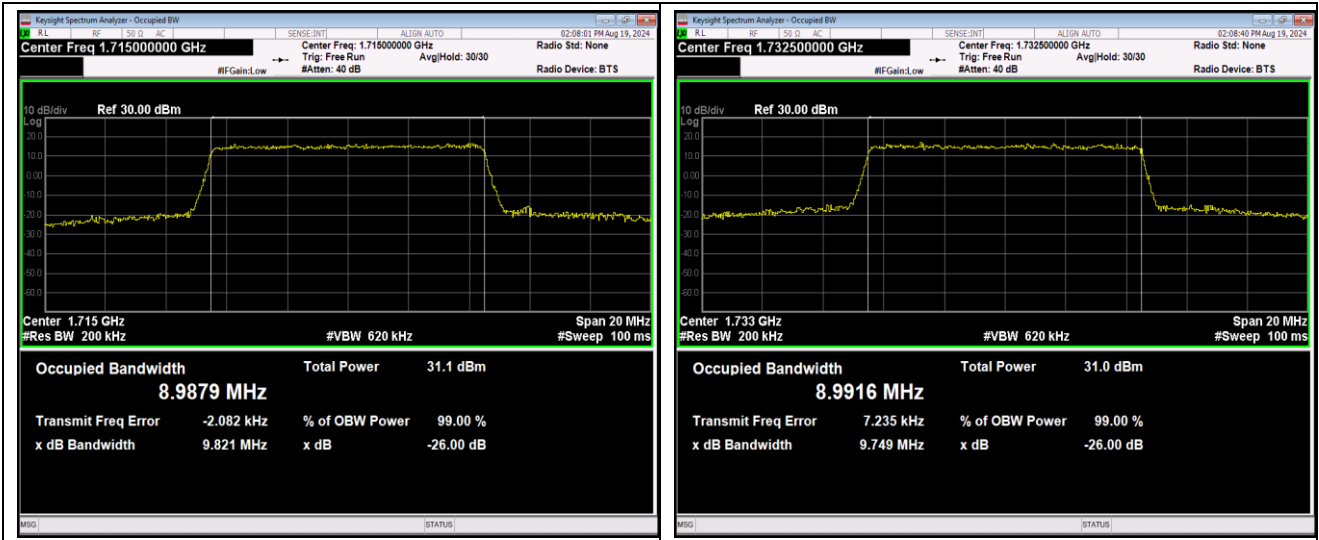

Band4-1.4MHz-QPSK-20393-6RB#0

Band4-1.4MHz-16QAM-19957-6RB#0

Band4-1.4MHz-16QAM-20175-6RB#0

Band4-1.4MHz-16QAM-20393-6RB#0

Band4-1.4MHz-64QAM-19957-6RB#0

Band4-1.4MHz-64QAM-20175-6RB#0

Band4-15MHz-QPSK-20325-75RB#0