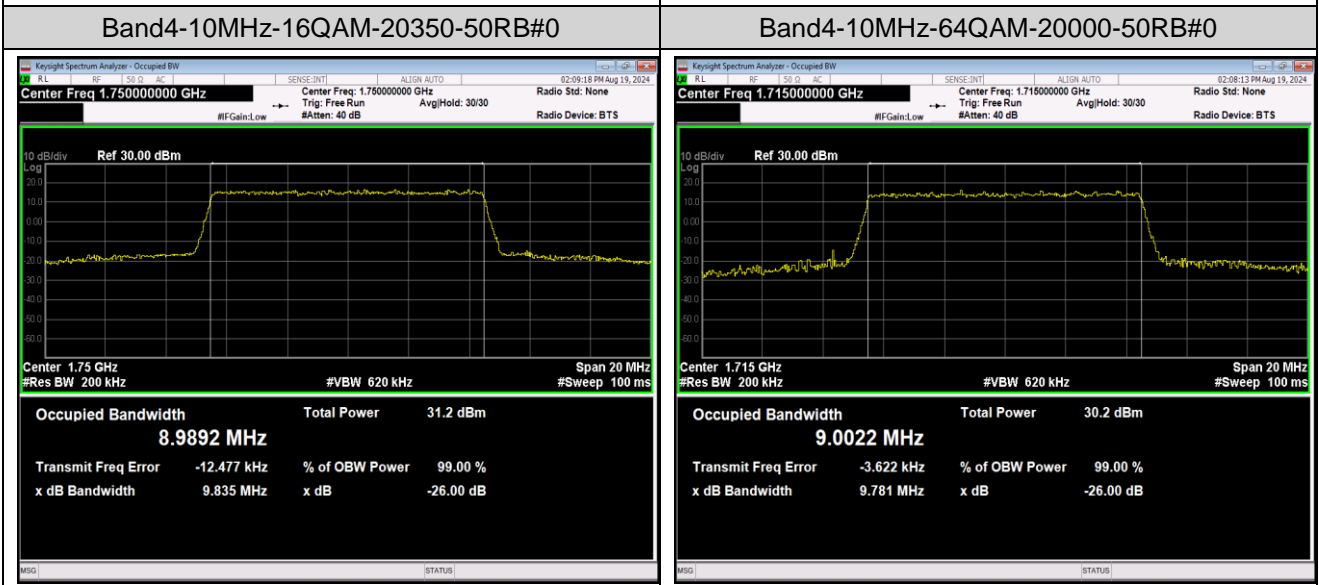

Band4-1.4MHz-QPSK-20393-6RB#0

Band4-1.4MHz-16QAM-19957-6RB#0

Band4-1.4MHz-16QAM-20175-6RB#0

Band4-1.4MHz-16QAM-20393-6RB#0

Band4-1.4MHz-64QAM-19957-6RB#0

Band4-1.4MHz-64QAM-20175-6RB#0

Band4-15MHz-QPSK-20325-75RB#0