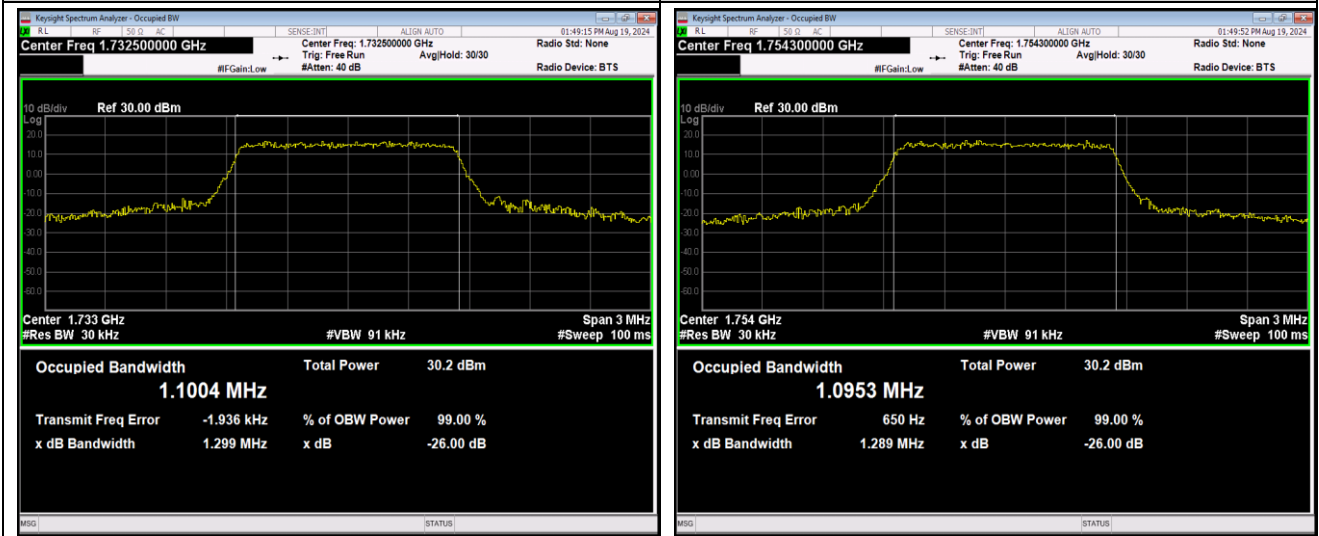

Band4-1.4MHz-QPSK-20393-6RB#0

Band4-1.4MHz-16QAM-19957-6RB#0

Band4-1.4MHz-16QAM-20175-6RB#0

Band4-1.4MHz-16QAM-20393-6RB#0

Band4-1.4MHz-64QAM-19957-6RB#0

Band4-1.4MHz-64QAM-20175-6RB#0

Band4-15MHz-QPSK-20325-75RB#0