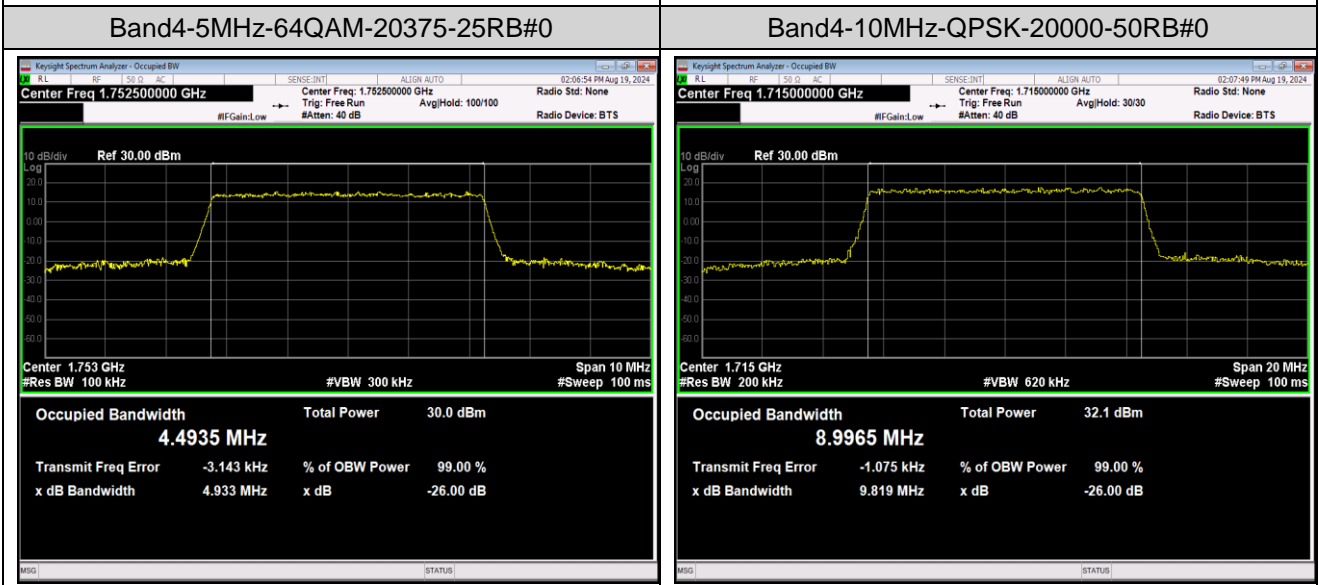

Band4-1.4MHz-QPSK-20393-6RB#0

Band4-1.4MHz-16QAM-19957-6RB#0

Band4-1.4MHz-16QAM-20175-6RB#0

Band4-1.4MHz-16QAM-20393-6RB#0

Band4-1.4MHz-64QAM-19957-6RB#0

Band4-1.4MHz-64QAM-20175-6RB#0

Band4-15MHz-QPSK-20325-75RB#0