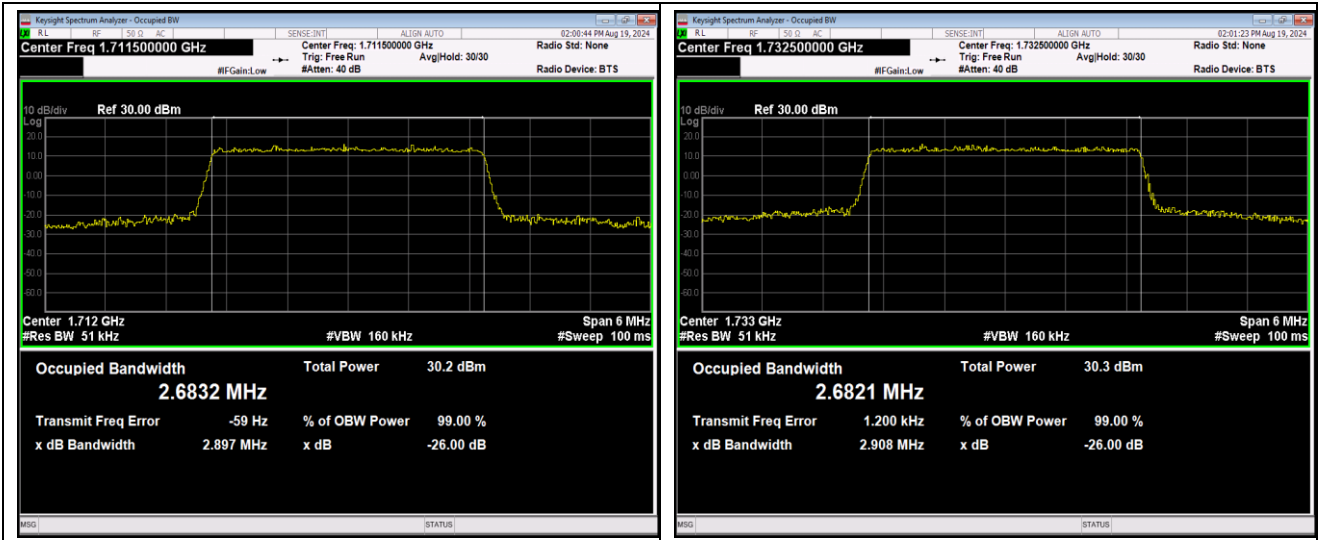

Band4-1.4MHz-QPSK-20393-6RB#0

Band4-1.4MHz-16QAM-19957-6RB#0

Band4-1.4MHz-16QAM-20175-6RB#0

Band4-1.4MHz-16QAM-20393-6RB#0

Band4-1.4MHz-64QAM-19957-6RB#0

Band4-1.4MHz-64QAM-20175-6RB#0

Band4-15MHz-QPSK-20325-75RB#0