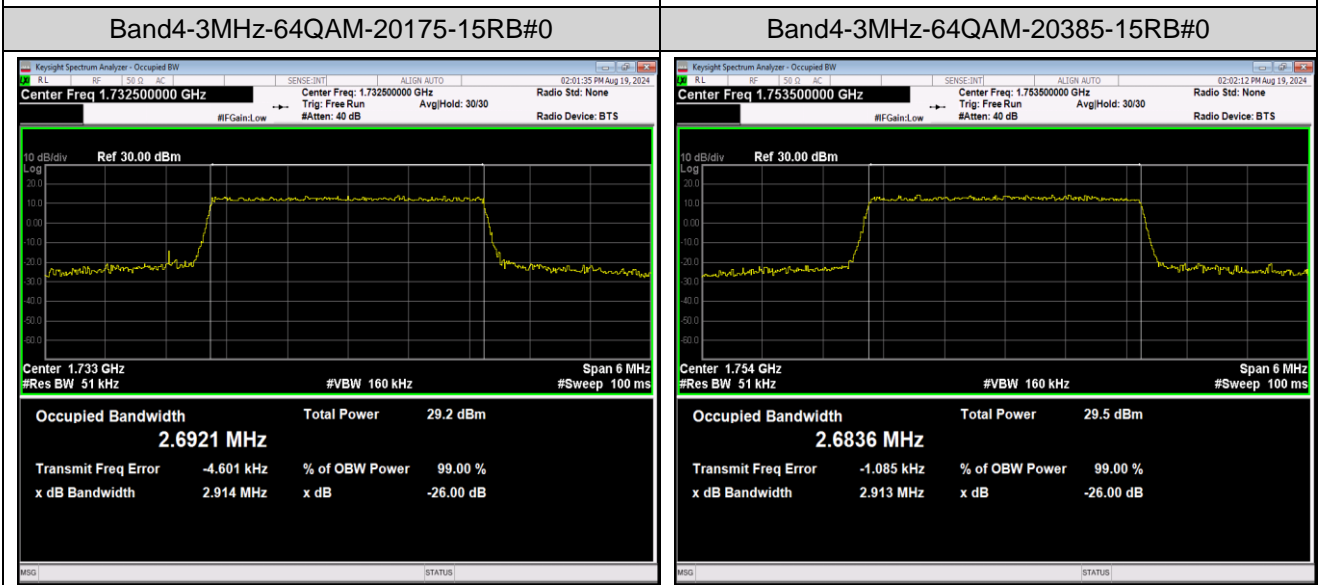

Band4-1.4MHz-QPSK-20393-6RB#0

Band4-1.4MHz-16QAM-19957-6RB#0

Band4-1.4MHz-16QAM-20175-6RB#0

Band4-1.4MHz-16QAM-20393-6RB#0

Band4-1.4MHz-64QAM-19957-6RB#0

Band4-1.4MHz-64QAM-20175-6RB#0

Band4-15MHz-QPSK-20325-75RB#0