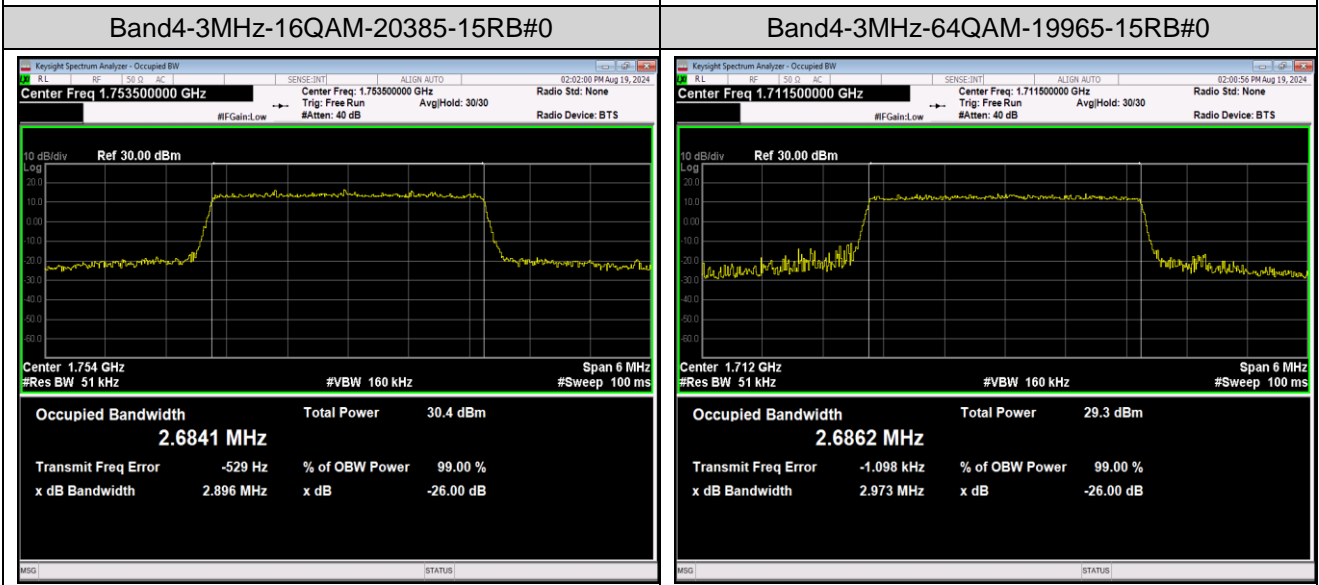

Band4-1.4MHz-QPSK-20393-6RB#0

Band4-1.4MHz-16QAM-19957-6RB#0

Band4-1.4MHz-16QAM-20175-6RB#0

Band4-1.4MHz-16QAM-20393-6RB#0

Band4-1.4MHz-64QAM-19957-6RB#0

Band4-1.4MHz-64QAM-20175-6RB#0

Band4-15MHz-QPSK-20325-75RB#0

Band4-15MHz-16QAM-20025-75RB#0

Band4-15MHz-16QAM-20175-75RB#0

Band4-15MHz-16QAM-20325-75RB#0

Band4-15MHz-64QAM-20025-75RB#0

Band4-15MHz-64QAM-20175-75RB#0

Band4-20MHz-16QAM-20300-100RB#0

Band4-20MHz-64QAM-20050-100RB#0