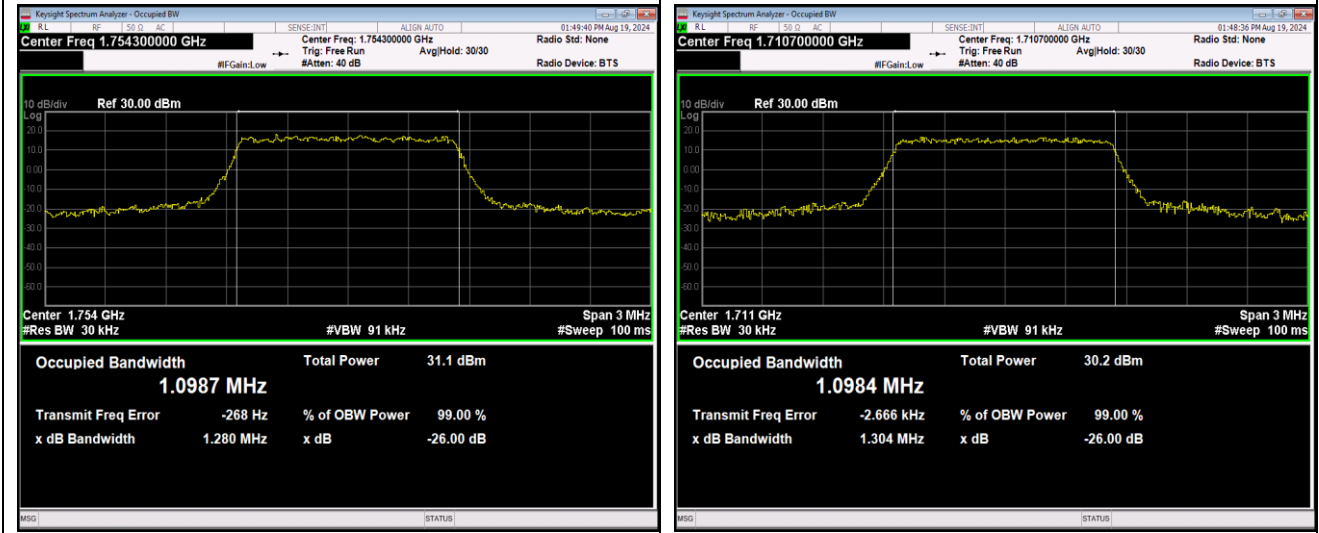

Band4-1.4MHz-QPSK-20393-6RB#0

Band4-1.4MHz-16QAM-19957-6RB#0

Band4-1.4MHz-16QAM-20175-6RB#0

Band4-1.4MHz-16QAM-20393-6RB#0

Band4-1.4MHz-64QAM-19957-6RB#0

Band4-1.4MHz-64QAM-20175-6RB#0

Band4-15MHz-QPSK-20325-75RB#0