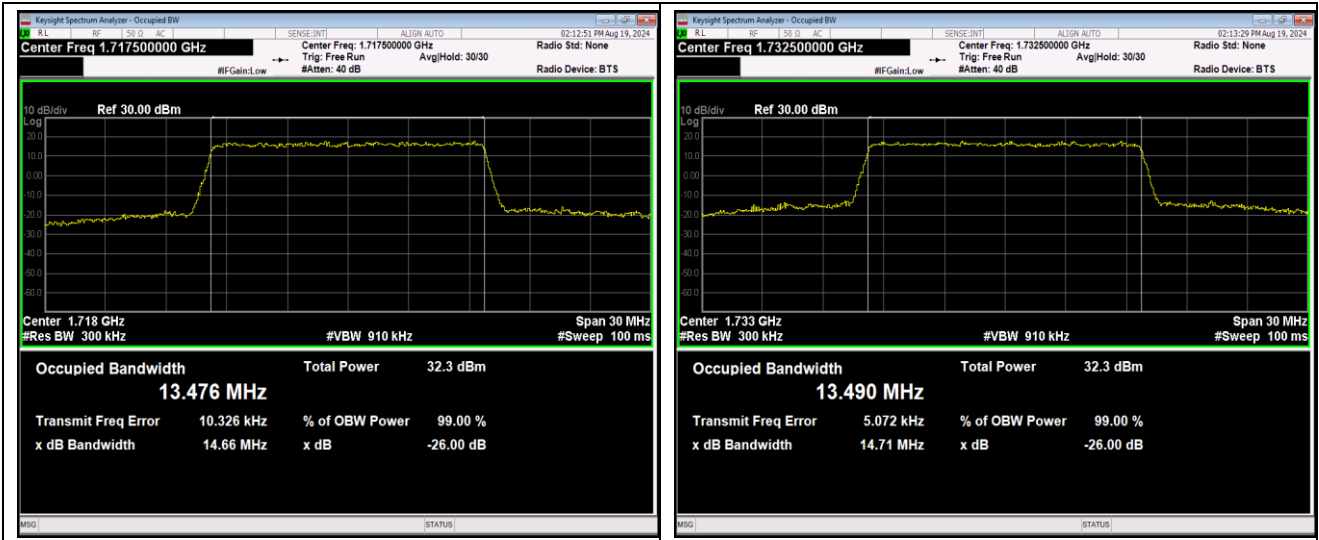

Band4-1.4MHz-QPSK-20393-6RB#0

Band4-1.4MHz-16QAM-19957-6RB#0

Band4-1.4MHz-16QAM-20175-6RB#0

Band4-1.4MHz-16QAM-20393-6RB#0

Band4-1.4MHz-64QAM-19957-6RB#0

Band4-1.4MHz-64QAM-20175-6RB#0

Band4-15MHz-QPSK-20325-75RB#0