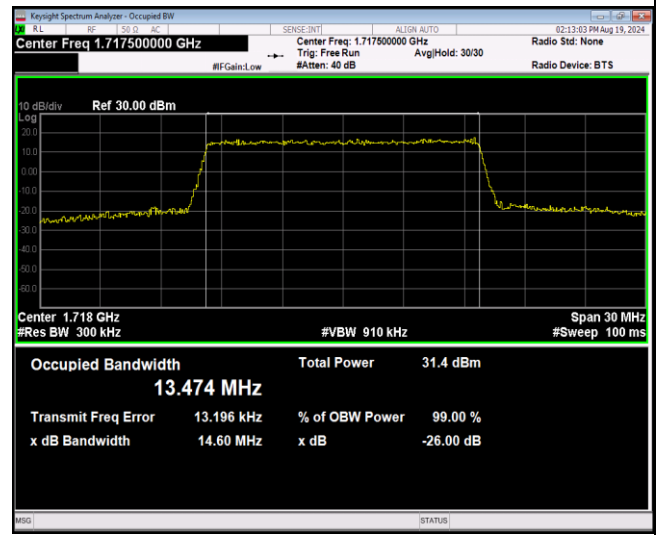

Band4-15MHz-16QAM-20025-75RB#0

Band4-15MHz-16QAM-20325-75RB#0