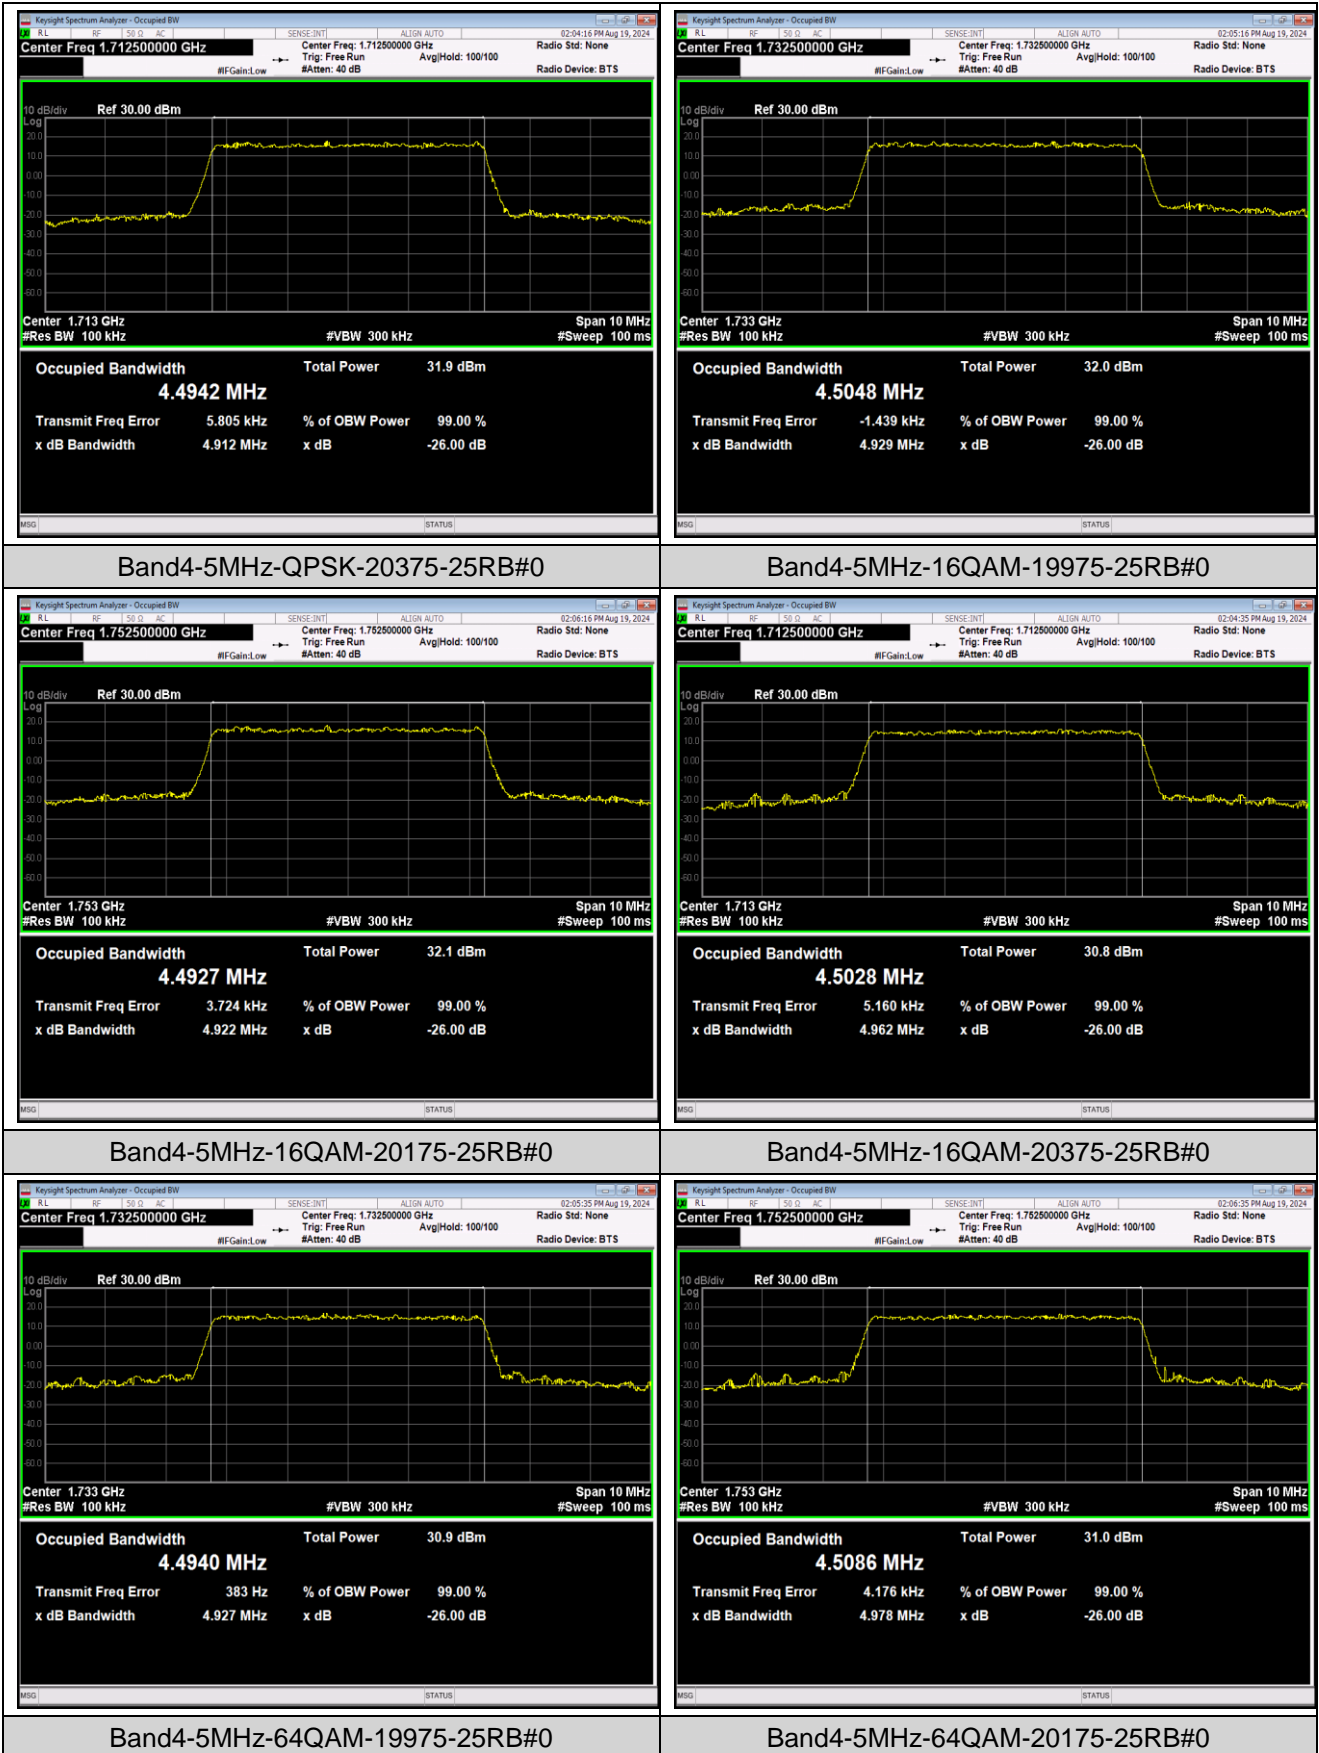

Band4-1.4MHz-QPSK-20393-6RB#0

Band4-1.4MHz-16QAM-19957-6RB#0

Band4-1.4MHz-16QAM-20175-6RB#0

Band4-1.4MHz-16QAM-20393-6RB#0

Band4-1.4MHz-64QAM-19957-6RB#0

Band4-1.4MHz-64QAM-20175-6RB#0

Band4-15MHz-QPSK-20325-75RB#0

Band4-15MHz-16QAM-20025-75RB#0

Band4-15MHz-16QAM-20175-75RB#0

Band4-15MHz-16QAM-20325-75RB#0

Band4-15MHz-64QAM-20025-75RB#0

Band4-15MHz-64QAM-20175-75RB#0

Band4-20MHz-16QAM-20300-100RB#0

Band4-20MHz-64QAM-20050-100RB#0

Band4-20MHz-64QAM-20175-100RB#0

Band4-20MHz-64QAM-20300-100RB#0

Band5-1.4MHz-QPSK-20407-6RB#0

Band5-1.4MHz-QPSK-20525-6RB#0

Band5-1.4MHz-QPSK-20643-6RB#0

Band5-1.4MHz-16QAM-20407-6RB#0

Band5-1.4MHz-16QAM-20525-6RB#0