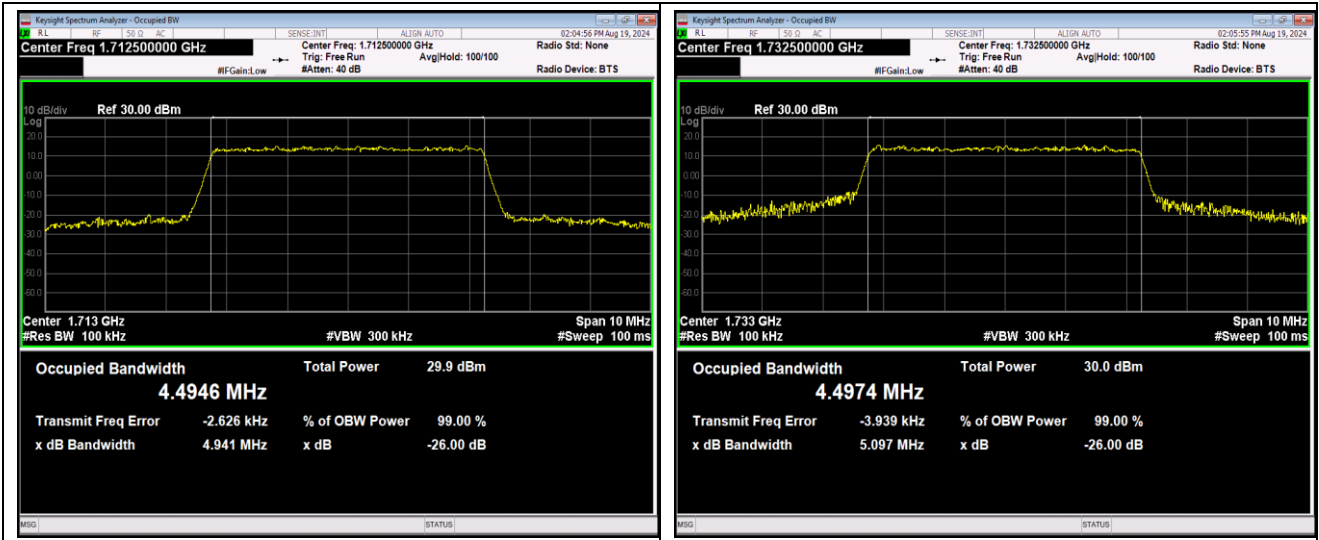

Band4-1.4MHz-QPSK-20393-6RB#0

Band4-1.4MHz-16QAM-19957-6RB#0

Band4-1.4MHz-16QAM-20175-6RB#0

Band4-1.4MHz-16QAM-20393-6RB#0

Band4-1.4MHz-64QAM-19957-6RB#0

Band4-1.4MHz-64QAM-20175-6RB#0

Band4-15MHz-QPSK-20325-75RB#0