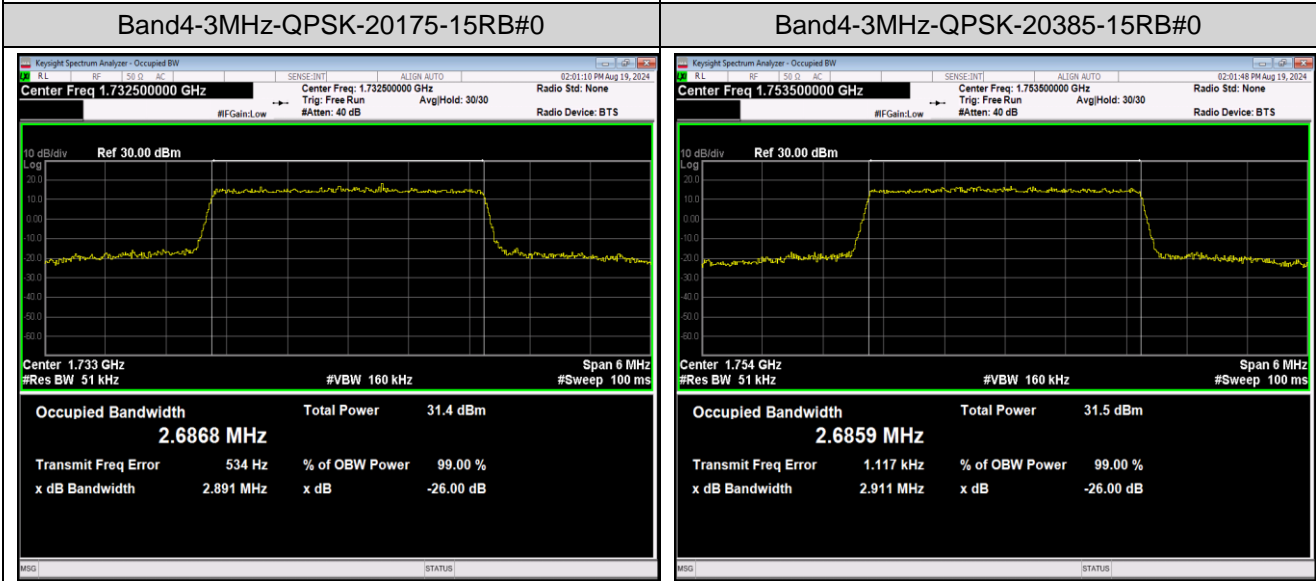

Band4-1.4MHz-QPSK-20393-6RB#0

Band4-1.4MHz-16QAM-19957-6RB#0

Band4-1.4MHz-16QAM-20175-6RB#0

Band4-1.4MHz-16QAM-20393-6RB#0

Band4-1.4MHz-64QAM-19957-6RB#0

Band4-1.4MHz-64QAM-20175-6RB#0

Band4-15MHz-QPSK-20325-75RB#0