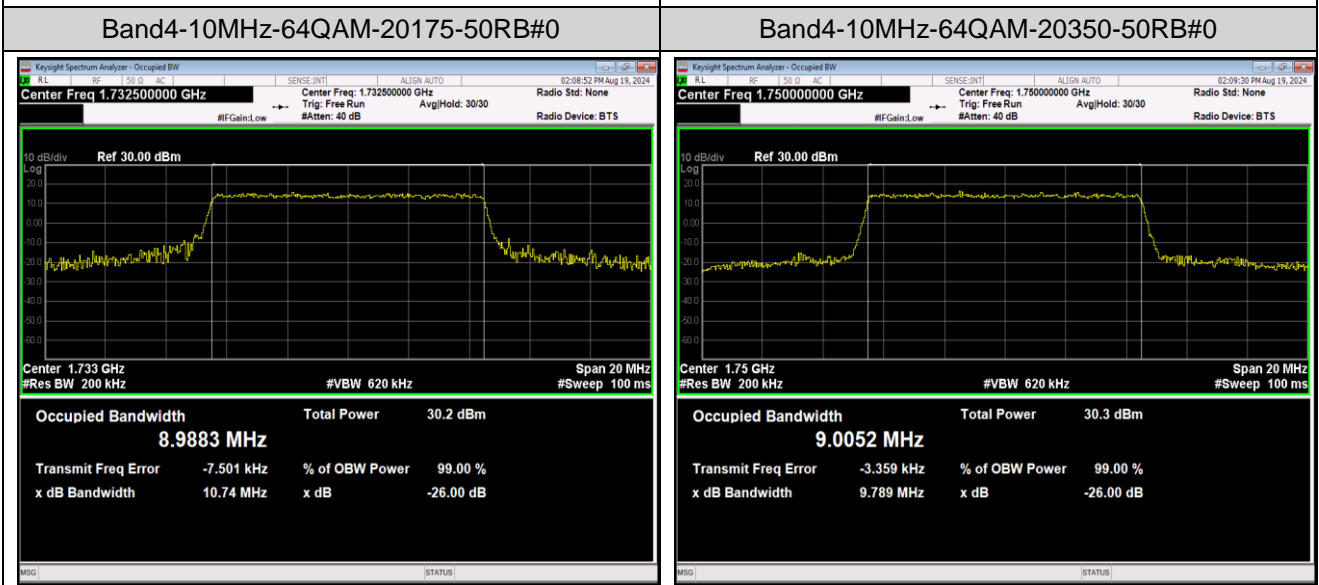

Band4-1.4MHz-QPSK-20393-6RB#0

Band4-1.4MHz-16QAM-19957-6RB#0

Band4-1.4MHz-16QAM-20175-6RB#0

Band4-1.4MHz-16QAM-20393-6RB#0

Band4-1.4MHz-64QAM-19957-6RB#0

Band4-1.4MHz-64QAM-20175-6RB#0

Band4-15MHz-QPSK-20325-75RB#0

Band4-15MHz-16QAM-20025-75RB#0

Band4-15MHz-16QAM-20175-75RB#0

Band4-15MHz-16QAM-20325-75RB#0

Band4-15MHz-64QAM-20025-75RB#0

Band4-15MHz-64QAM-20175-75RB#0

Band4-20MHz-16QAM-20300-100RB#0

Band4-20MHz-64QAM-20050-100RB#0