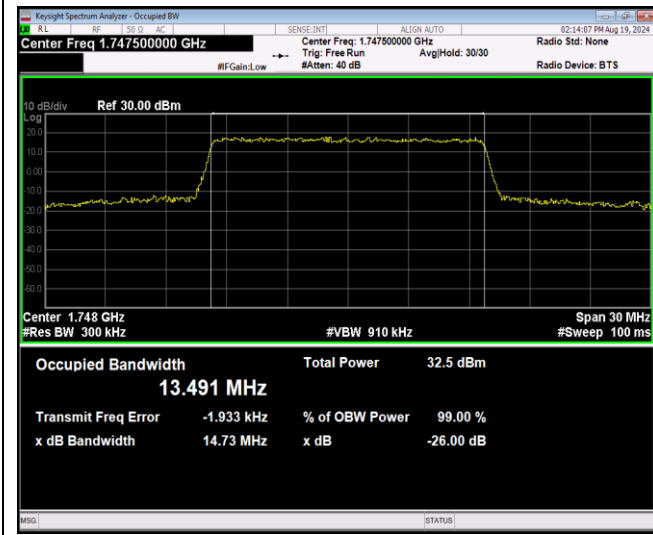

Band4-1.4MHz-QPSK-20393-6RB#0

Band4-1.4MHz-16QAM-19957-6RB#0

Band4-1.4MHz-16QAM-20175-6RB#0

Band4-1.4MHz-16QAM-20393-6RB#0

Band4-1.4MHz-64QAM-19957-6RB#0

Band4-1.4MHz-64QAM-20175-6RB#0

Band4-15MHz-QPSK-20325-75RB#0

Band4-15MHz-16QAM-20025-75RB#0

Band4-15MHz-16QAM-20175-75RB#0

Band4-15MHz-16QAM-20325-75RB#0

Band4-15MHz-64QAM-20025-75RB#0

Band4-15MHz-64QAM-20175-75RB#0

Band4-20MHz-16QAM-20300-100RB#0

Band4-20MHz-64QAM-20050-100RB#0