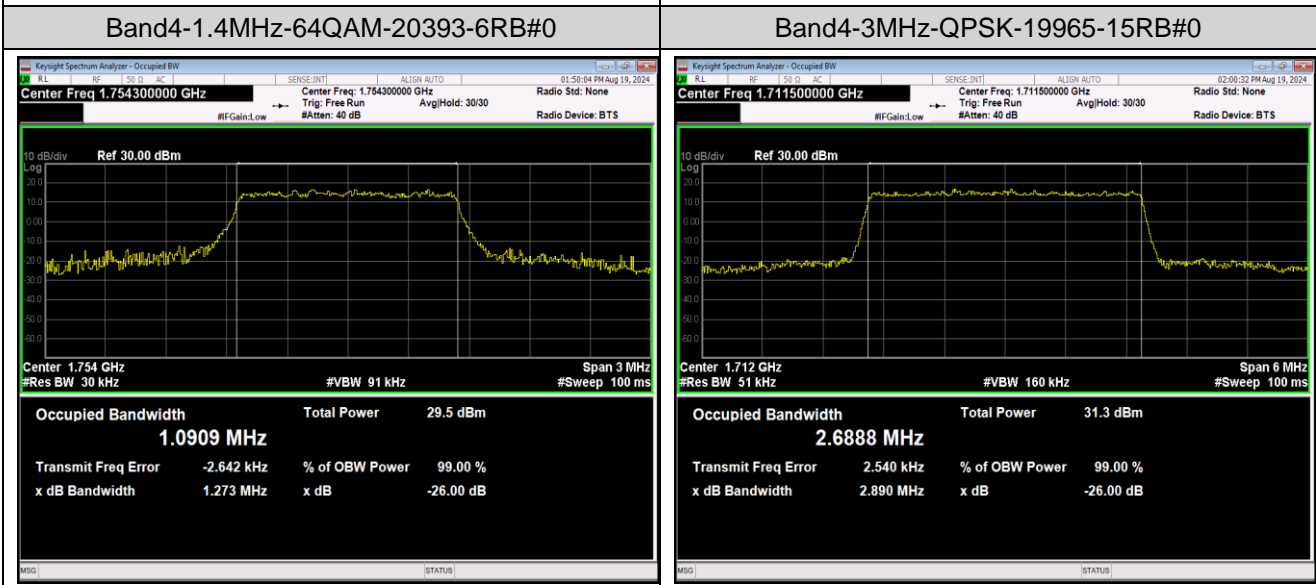

Band4-1.4MHz-QPSK-20393-6RB#0

Band4-1.4MHz-16QAM-19957-6RB#0

Band4-1.4MHz-16QAM-20175-6RB#0

Band4-1.4MHz-16QAM-20393-6RB#0

Band4-1.4MHz-64QAM-19957-6RB#0

Band4-1.4MHz-64QAM-20175-6RB#0

Band4-15MHz-QPSK-20325-75RB#0