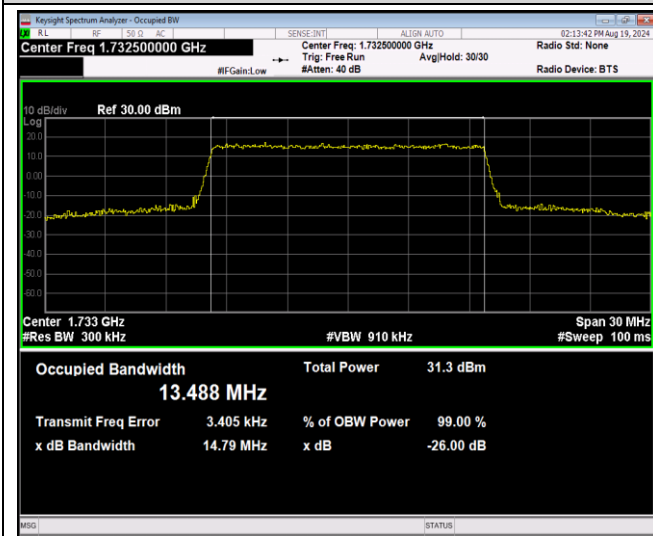

Band4-1.4MHz-QPSK-20393-6RB#0

Band4-1.4MHz-16QAM-19957-6RB#0

Band4-1.4MHz-16QAM-20175-6RB#0

Band4-1.4MHz-16QAM-20393-6RB#0

Band4-1.4MHz-64QAM-19957-6RB#0

Band4-1.4MHz-64QAM-20175-6RB#0

Band4-15MHz-QPSK-20325-75RB#0

Band4-15MHz-16QAM-20025-75RB#0

Band4-15MHz-16QAM-20175-75RB#0

Band4-15MHz-16QAM-20325-75RB#0

Band4-15MHz-64QAM-20025-75RB#0

Band4-15MHz-64QAM-20175-75RB#0

Band4-20MHz-16QAM-20300-100RB#0

Band4-20MHz-64QAM-20050-100RB#0