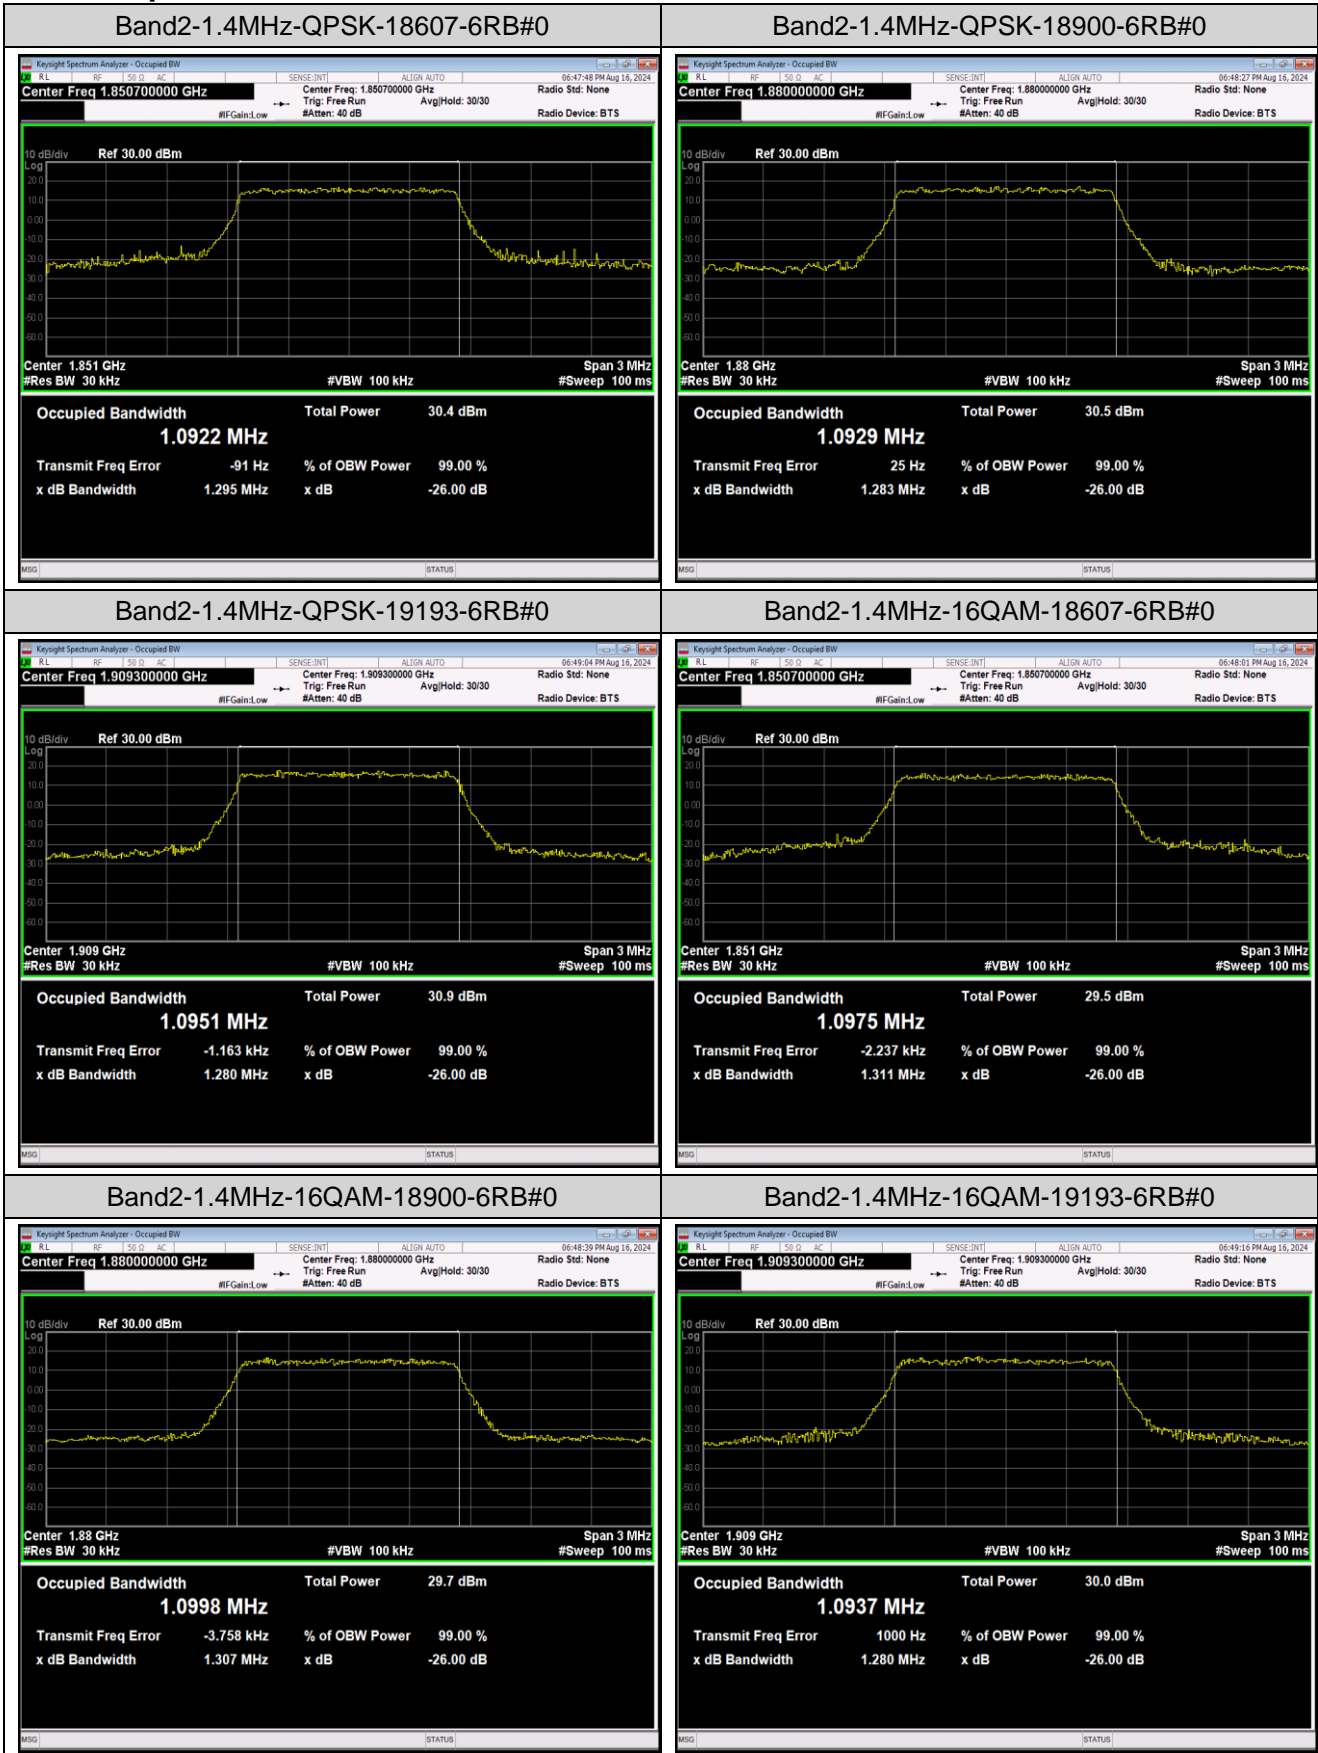

Test Graphs