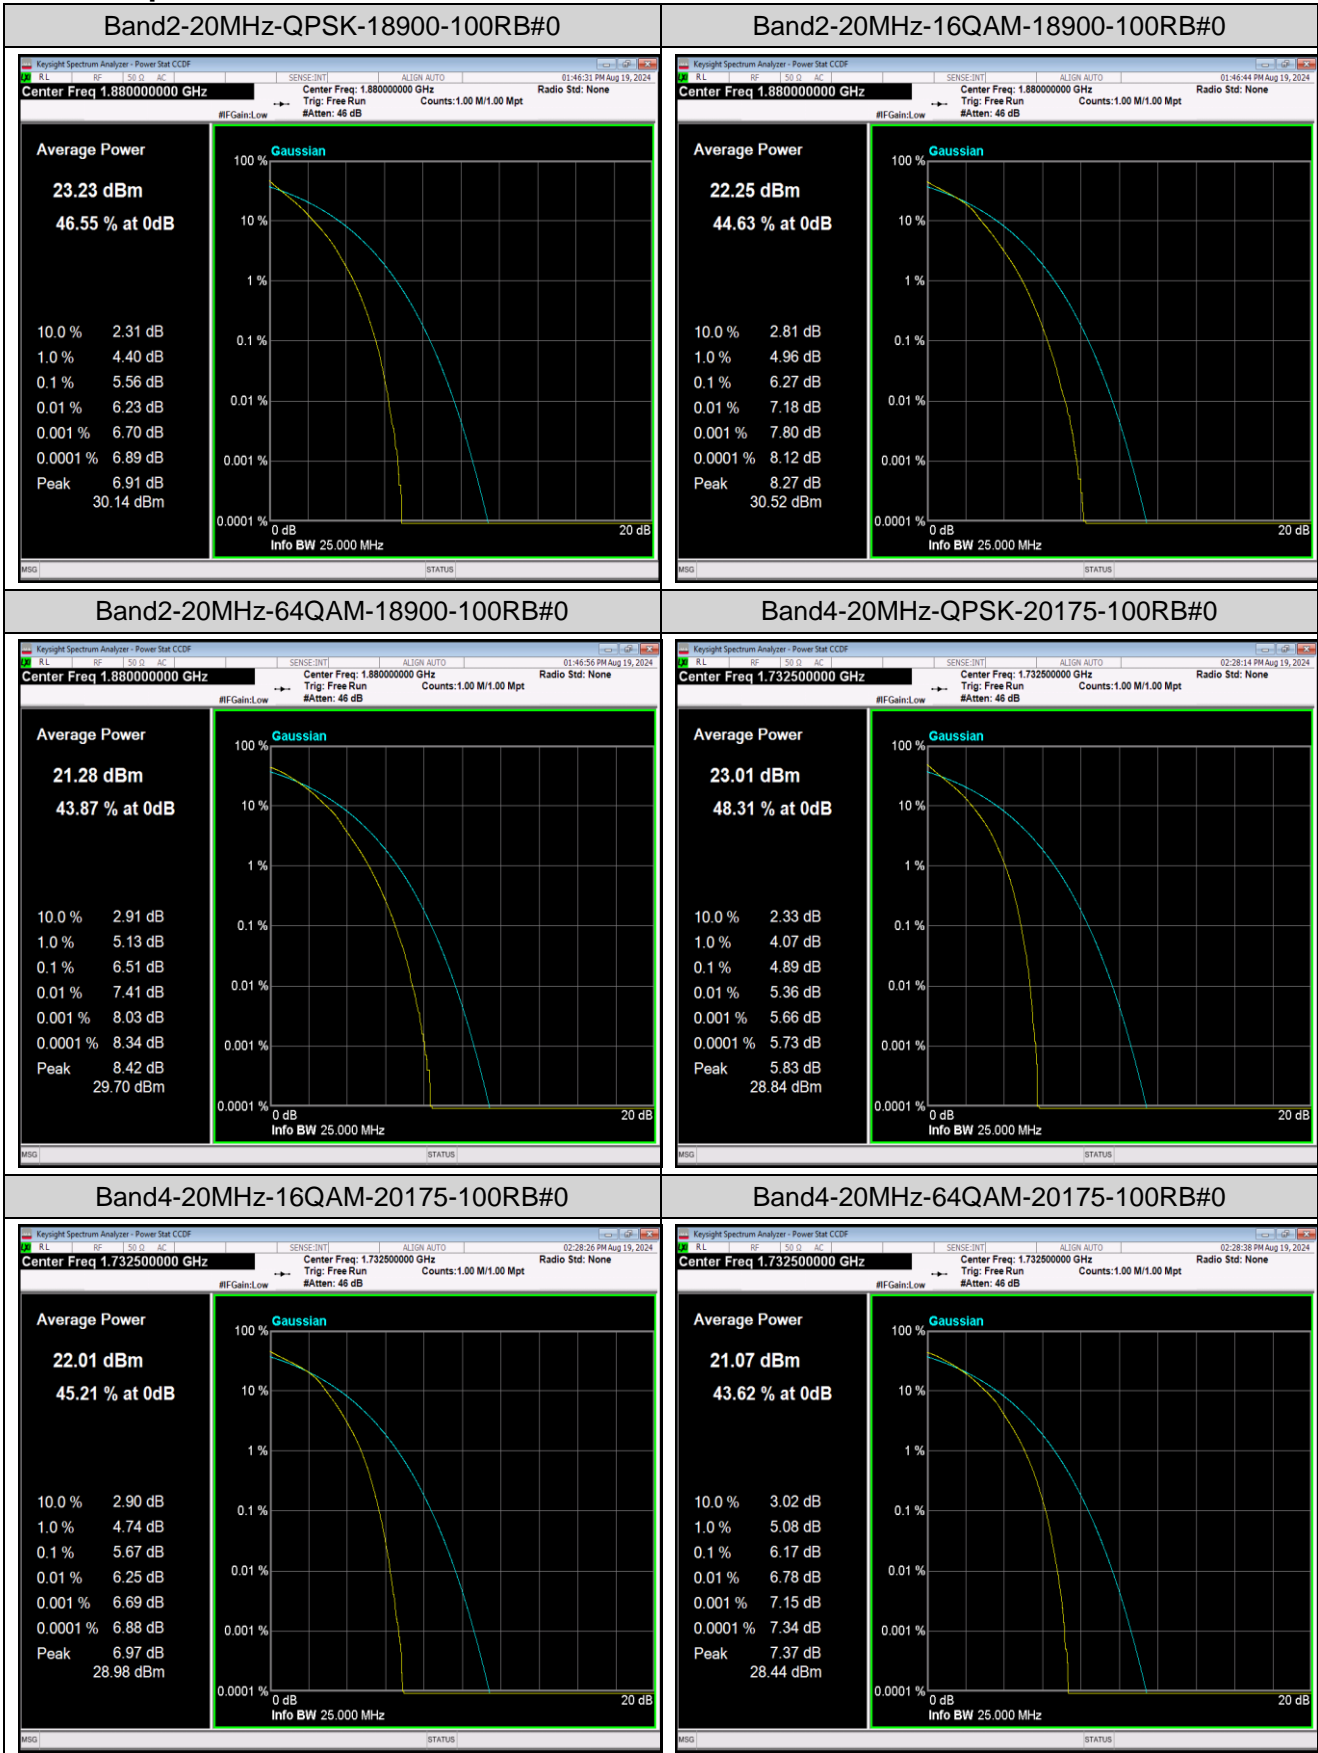

Test Graphs