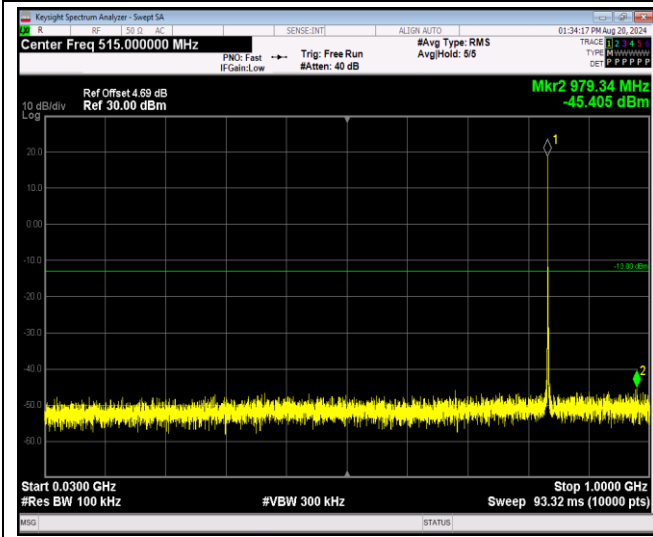

Band5-1.4MHz-64QAM-20525-1RB#0-Range1:30~1000MHz

Band5-1.4MHz-64QAM-20525-1RB#0-Range2:1000~10000MHz

Band5-1.4MHz-64QAM-20643-1RB#0-Range1:30~1000MHz

Band5-1.4MHz-64QAM-20643-1RB#0-Range2:1000~10000MHz

Band5-1.4MHz-64QAM-20643-1RB#0-Range1:30~1000MHz