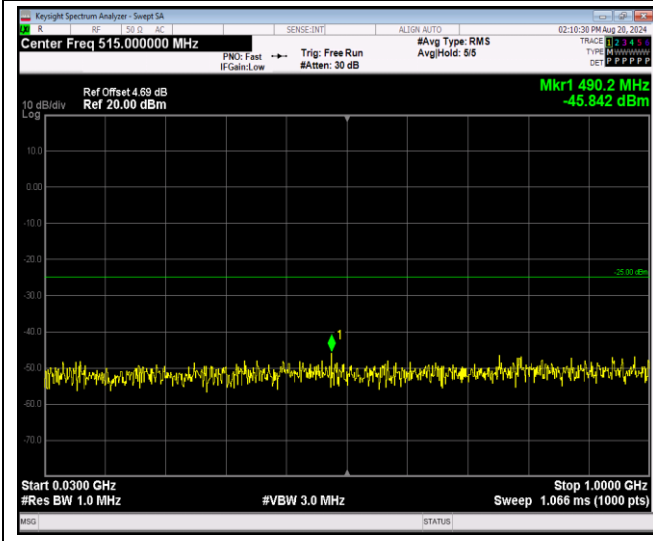

Band7-5MHz-16QAM-21425-1RB#0-Range1:30~100
0MHz

JianYan Testing Group Shenzhen Co., Ltd.
No.101, Building 8, Innovation Wisdom Port, No.155 Hongtian Road, Huangpu Community,
Xinqiao Street, Bao'an District, Shenzhen, Guangdong, People's Republic of China.
Tel: +86-755-23118282, Fax: +86-755-23116366

Project No.: JYTSZR2407073