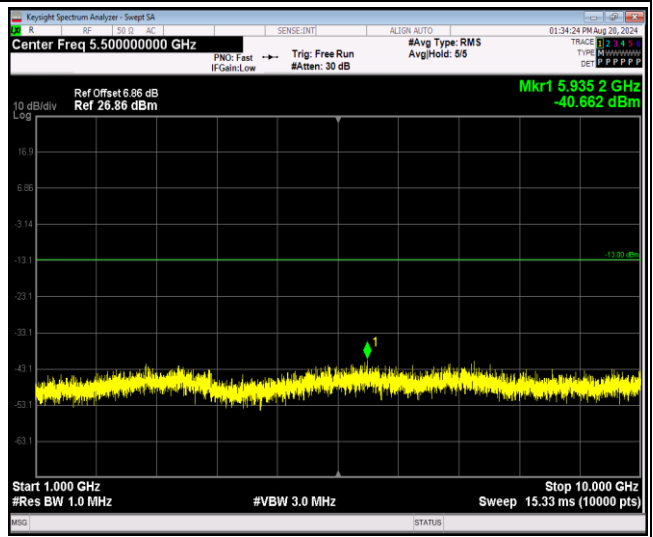

Band5-1.4MHz-64QAM-20525-1RB#0-Range1:30~1000MHz

Band5-1.4MHz-64QAM-20525-1RB#0-Range2:1000~10000MHz

Band5-1.4MHz-64QAM-20643-1RB#0-Range1:30~1000MHz

Band5-1.4MHz-64QAM-20643-1RB#0-Range2:1000~10000MHz

Band5-1.4MHz-64QAM-20643-1RB#0-Range1:30~1000MHz