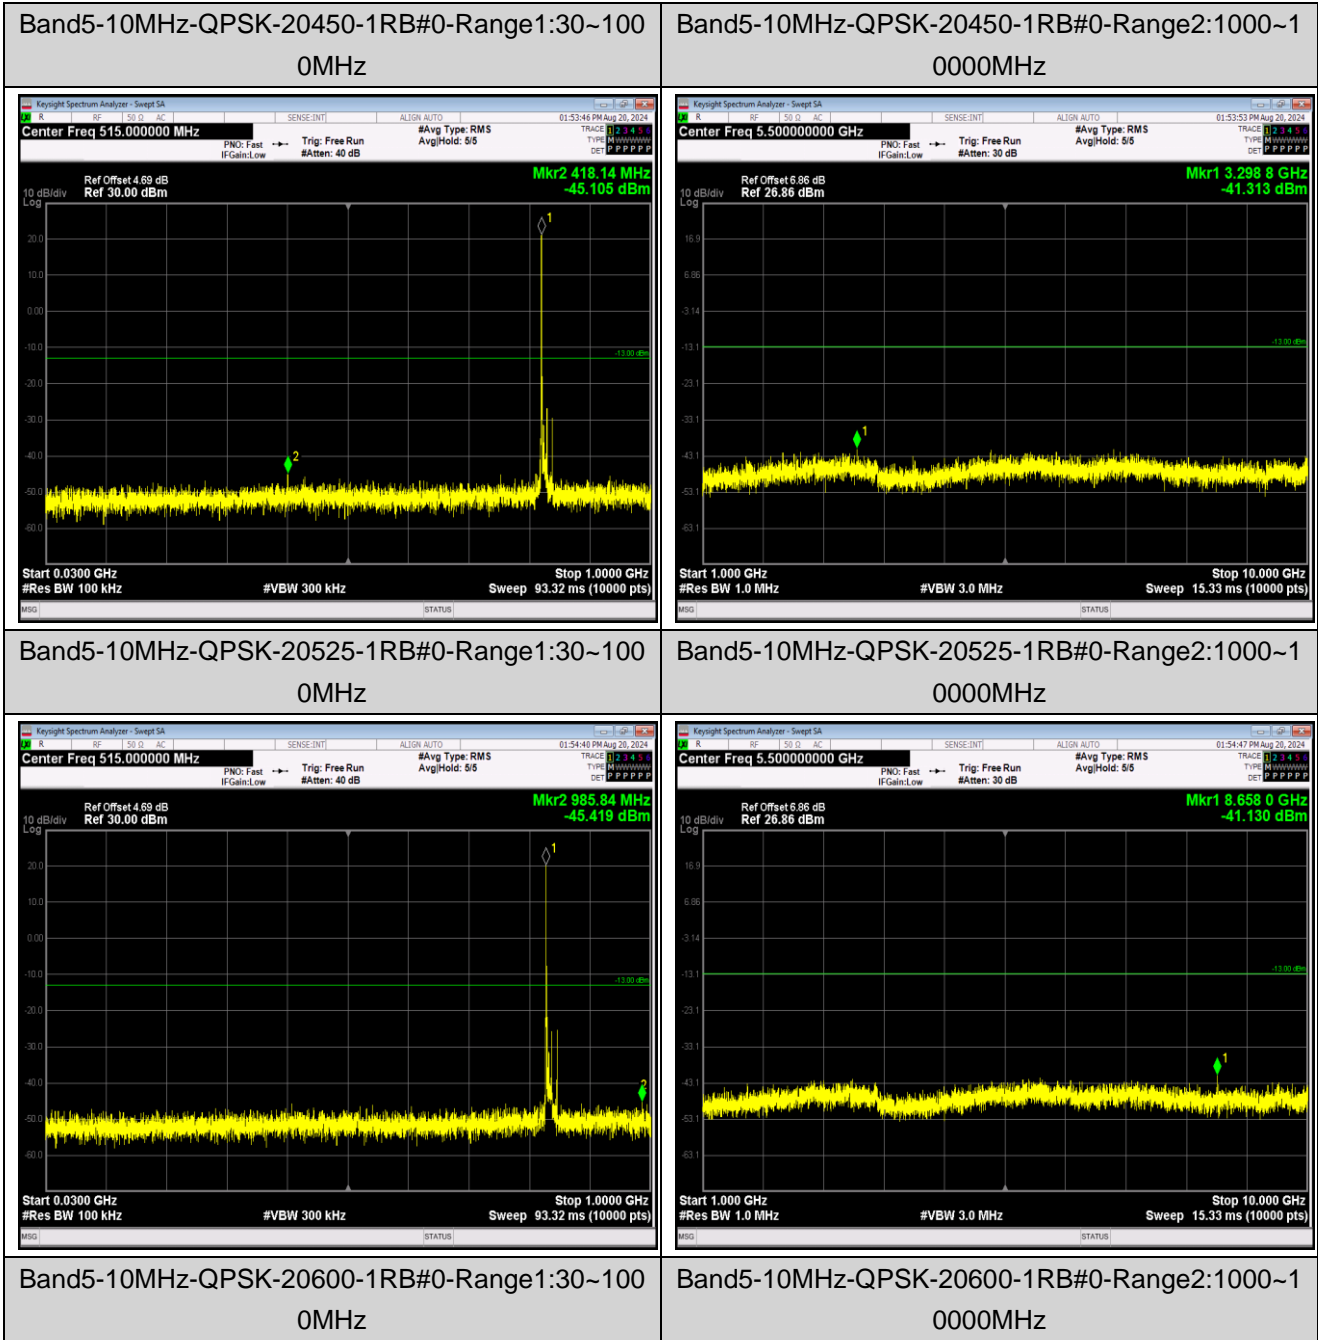

Band5-1.4MHz-64QAM-20525-1RB#0-Range1:30~1000MHz

Band5-1.4MHz-64QAM-20525-1RB#0-Range2:1000~10000MHz

Band5-1.4MHz-64QAM-20643-1RB#0-Range1:30~1000MHz

Band5-1.4MHz-64QAM-20643-1RB#0-Range2:1000~10000MHz

Band5-1.4MHz-64QAM-20643-1RB#0-Range1:30~1000MHz

Band5-1.4MHz-64QAM-20643-1RB#0-Range2:1000~10000MHz

Band5-10MHz-16QAM-20450-1RB#0-Range1:30~1000MHz

Band5-10MHz-16QAM-20450-1RB#0-Range2:1000~10000MHz

Band5-10MHz-16QAM-20525-1RB#0-Range1:30~1000MHz

Band5-10MHz-16QAM-20525-1RB#0-Range2:1000~10000MHz

Band5-10MHz-16QAM-20450-1RB#0-Range1:30~1000MHz

Band5-10MHz-16QAM-20450-1RB#0-Range2:1000~10000MHz

Band5-10MHz-64QAM-20600-1RB#0-Range1:30~1000MHz

Band5-10MHz-64QAM-20600-1RB#0-Range2:1000~10000MHz

Band7-5MHz-QPSK-20775-1RB#0-Range1:30~1000MHz