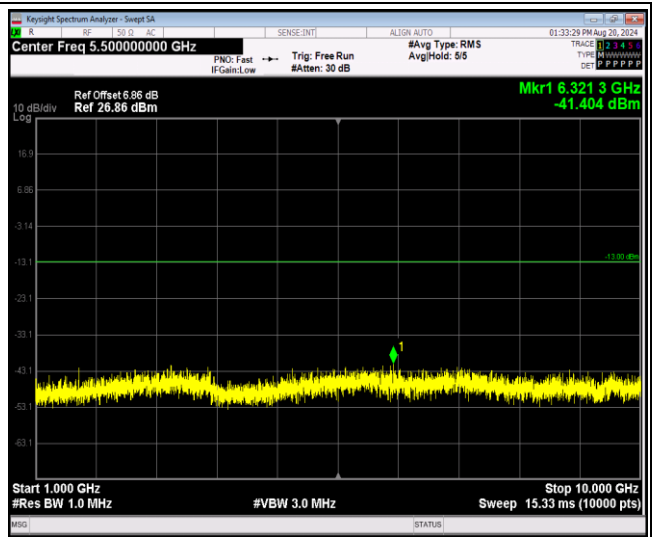

Band5-1.4MHz-64QAM-20525-1RB#0-Range1:30~1000MHz

Band5-1.4MHz-64QAM-20525-1RB#0-Range2:1000~10000MHz

Band5-1.4MHz-64QAM-20643-1RB#0-Range1:30~1000MHz

Band5-1.4MHz-64QAM-20643-1RB#0-Range2:1000~10000MHz

Band5-1.4MHz-64QAM-20643-1RB#0-Range1:30~1000MHz