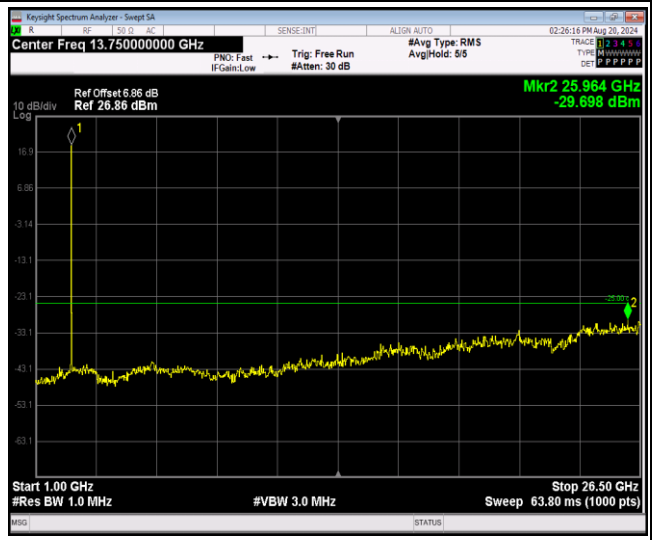

Band7-20MHz-QPSK-20850-1RB#0-Range2:1000~2
6500MHz