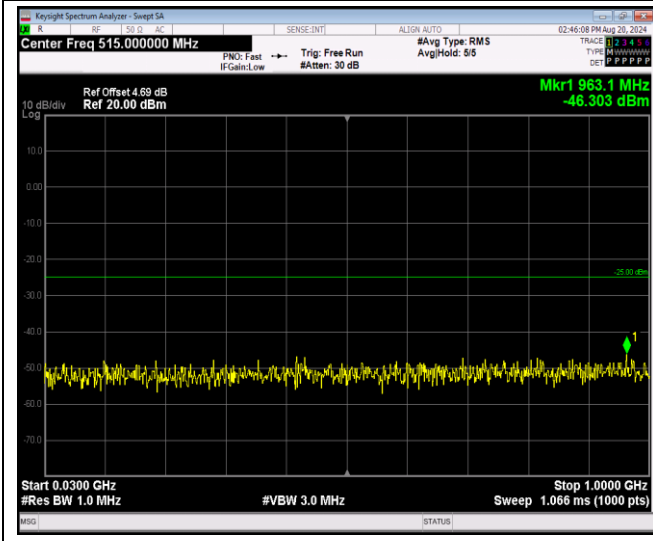

Band41-5MHz-64QAM-40640-1RB#0-Range1:30~1000MHz

JianYan Testing Group Shenzhen Co., Ltd.
No.101, Building 8, Innovation Wisdom Port, No.155 Hongtian Road, Huangpu Community,
Xinqiao Street, Bao'an District, Shenzhen, Guangdong, People's Republic of China.
Tel: +86-755-23118282, Fax: +86-755-23116366