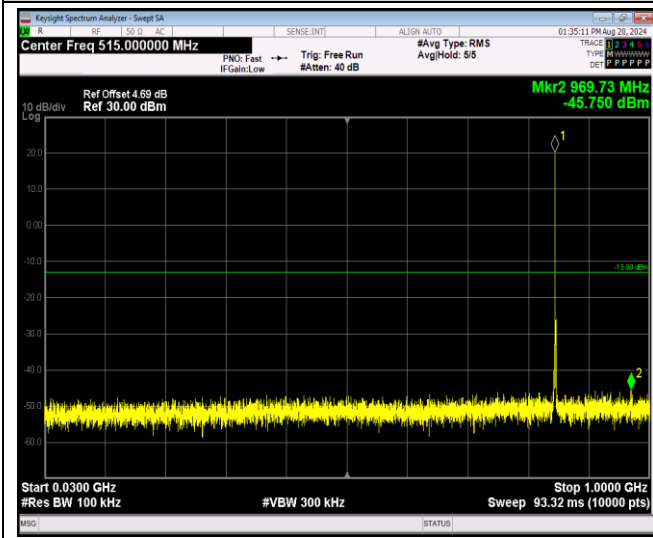

Band5-1.4MHz-64QAM-20525-1RB#0-Range1:30~1000MHz

Band5-1.4MHz-64QAM-20525-1RB#0-Range2:1000~10000MHz

Band5-1.4MHz-64QAM-20643-1RB#0-Range1:30~1000MHz

Band5-1.4MHz-64QAM-20643-1RB#0-Range2:1000~10000MHz

Band5-1.4MHz-64QAM-20643-1RB#0-Range1:30~1000MHz