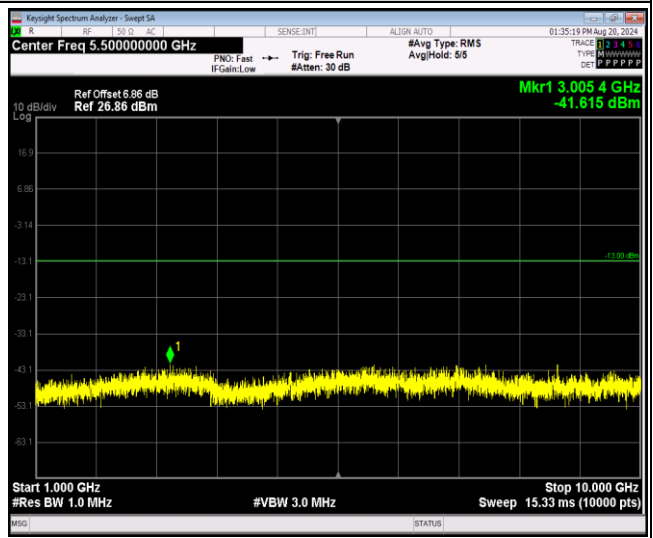

Band5-1.4MHz-64QAM-20525-1RB#0-Range1:30~1000MHz

Band5-1.4MHz-64QAM-20525-1RB#0-Range2:1000~10000MHz

Band5-1.4MHz-64QAM-20643-1RB#0-Range1:30~1000MHz

Band5-1.4MHz-64QAM-20643-1RB#0-Range2:1000~10000MHz

Band5-1.4MHz-64QAM-20643-1RB#0-Range1:30~1000MHz