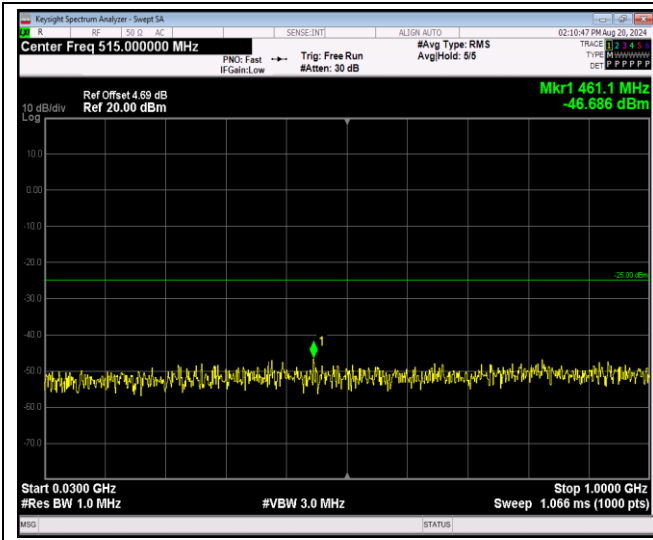

JianYan Testing Group Shenzhen Co., Ltd.
No.101, Building 8, Innovation Wisdom Port, No.155 Hongtian Road, Huangpu Community,
Xinqiao Street, Bao'an District, Shenzhen, Guangdong, People's Republic of China.
Tel: +86-755-23118282, Fax: +86-755-23116366

Project No.: JYTSZR2407073