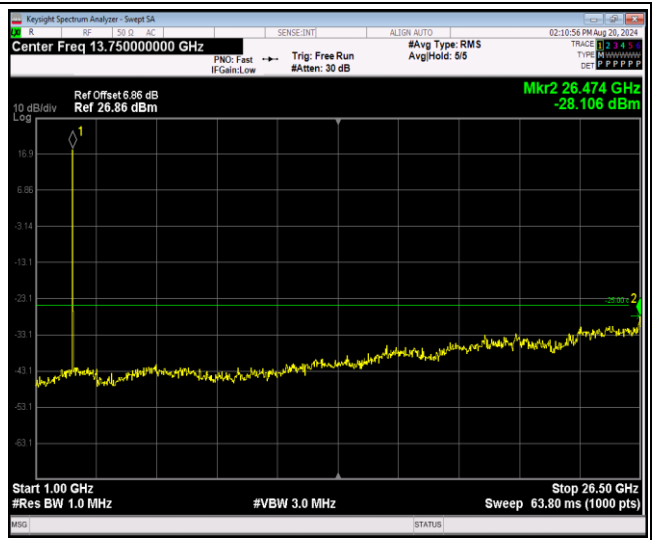

JianYan Testing Group Shenzhen Co., Ltd.
No.101, Building 8, Innovation Wisdom Port, No.155 Hongtian Road, Huangpu Community,
Xinqiao Street, Bao'an District, Shenzhen, Guangdong, People's Republic of China.
Tel: +86-755-23118282, Fax: +86-755-23116366

Project No.: JYTSZR2407073