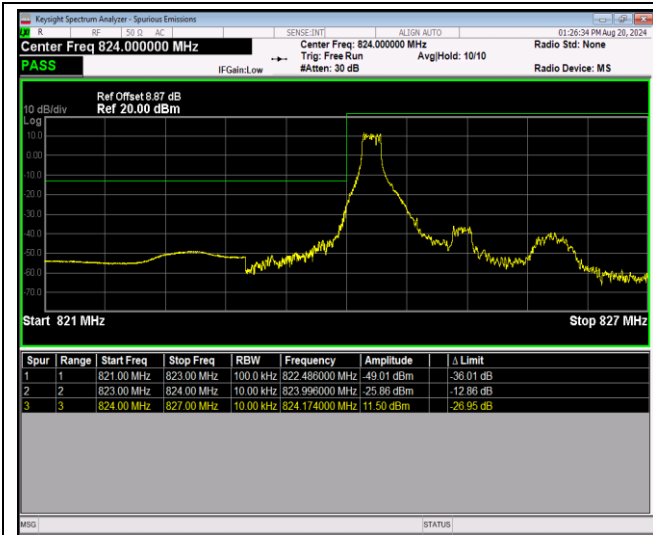

Band5-1.4MHz-16QAM-20407-1RB#0

Band5-1.4MHz-16QAM-20407-6RB#0