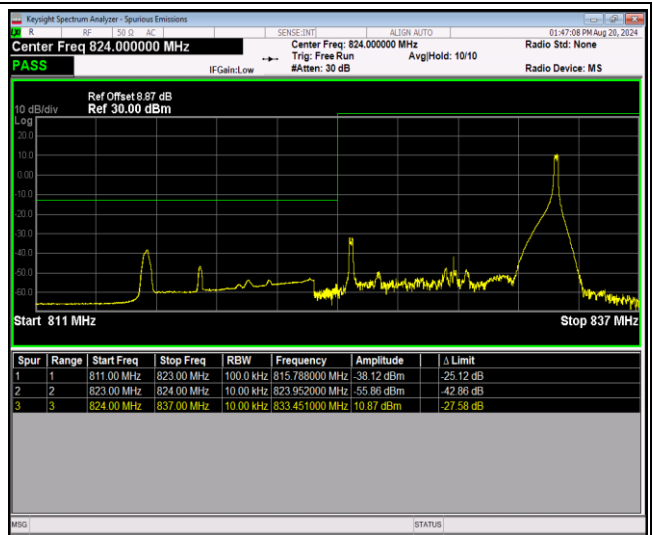

Band5-10MHz-QPSK-20450-1RB#49

Band5-10MHz-QPSK-20600-1RB#0