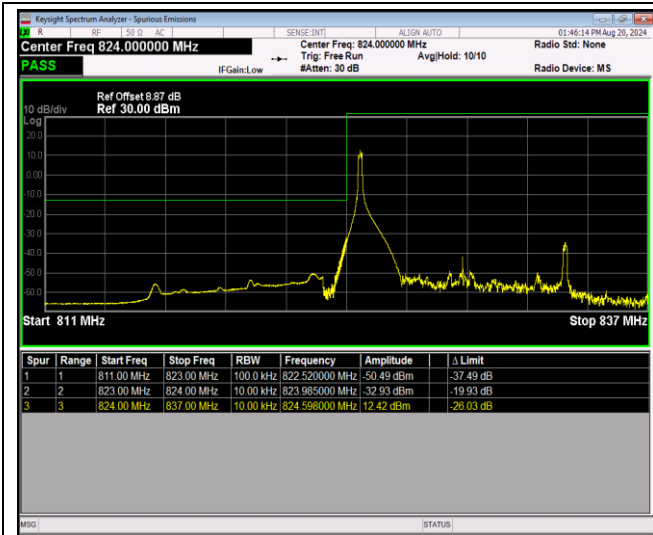

Band5-10MHz-QPSK-20450-1RB#0

Band5-10MHz-QPSK-20450-50RB#0