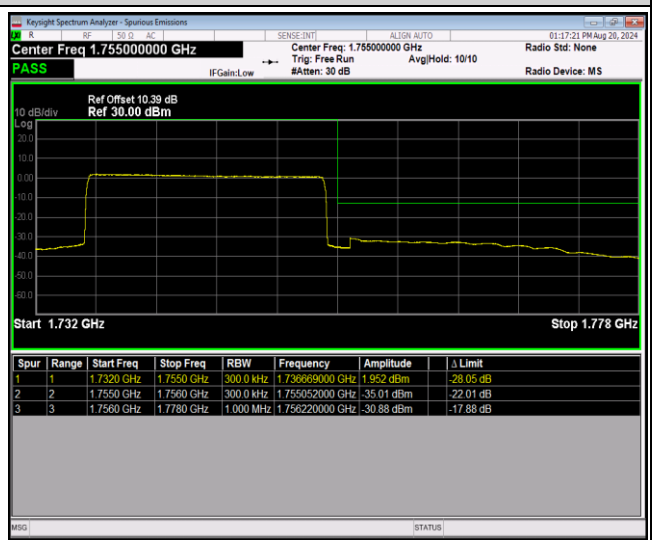

Band4-20MHz-16QAM-20300-1RB#0

Band4-20MHz-16QAM-20300-1RB#99

Band4-20MHz-16QAM-20300-100RB#0

Band4-20MHz-64QAM-20050-1RB#0

Band4-20MHz-64QAM-20050-1RB#99

Band4-20MHz-64QAM-20050-100RB#0

Band4-20MHz-64QAM-20300-1RB#0

Band4-20MHz-64QAM-20300-1RB#99

Band4-20MHz-64QAM-20300-100RB#0

Band5-1.4MHz-QPSK-20407-1RB#0

Band5-1.4MHz-QPSK-20407-1RB#5

Band5-1.4MHz-QPSK-20407-6RB#0

Band5-1.4MHz-QPSK-20643-1RB#0

Band5-1.4MHz-QPSK-20643-1RB#5