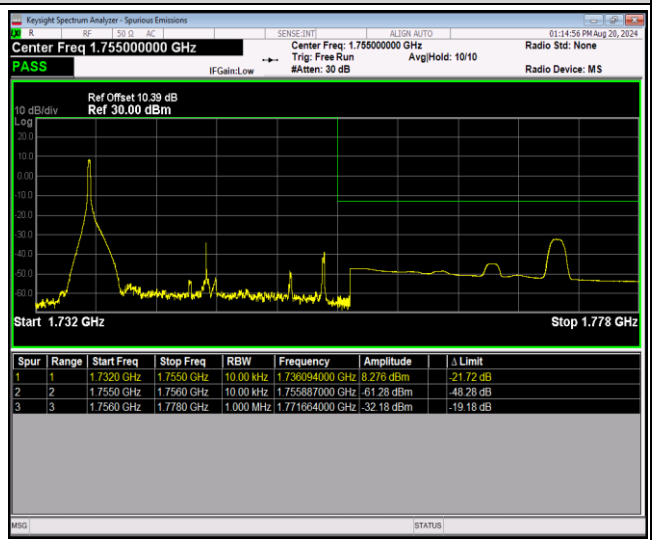

Band4-20MHz-16QAM-20300-1RB#0

Band4-20MHz-16QAM-20300-100RB#0