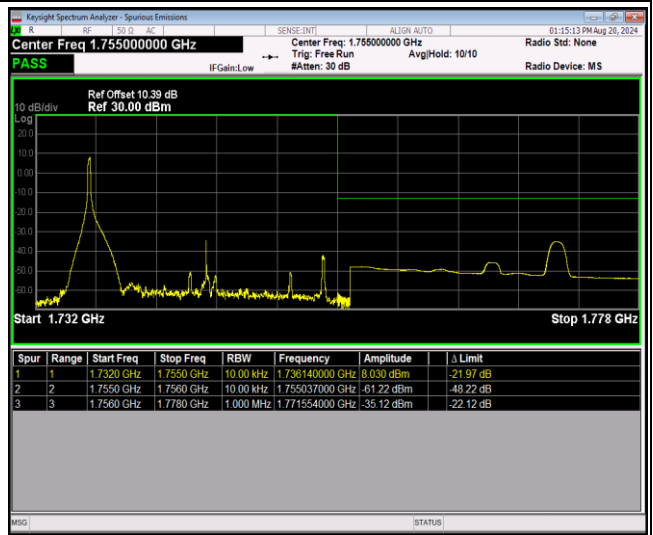

Band4-20MHz-64QAM-20300-1RB#0

Band4-20MHz-64QAM-20300-100RB#0