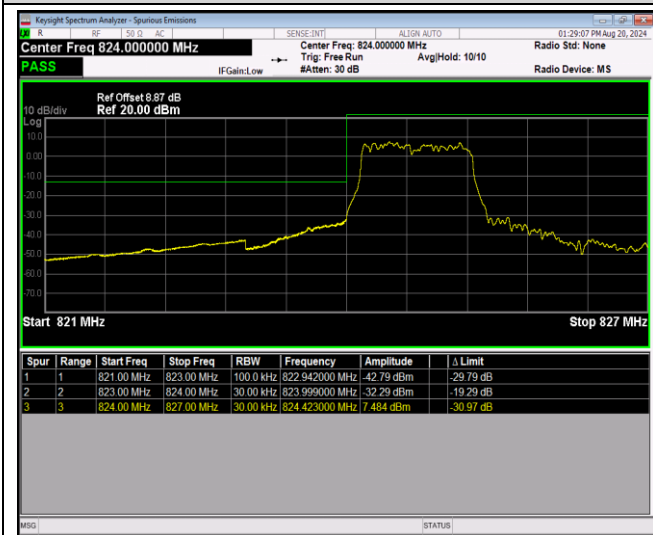

Band5-1.4MHz-64QAM-20407-1RB#0

Band5-1.4MHz-64QAM-20407-1RB#5

Band5-1.4MHz-64QAM-20407-6RB#0

Band5-1.4MHz-64QAM-20643-1RB#0

Band5-1.4MHz-64QAM-20643-1RB#5

Band5-1.4MHz-64QAM-20643-6RB#0

Band5-10MHz-QPSK-20450-1RB#0