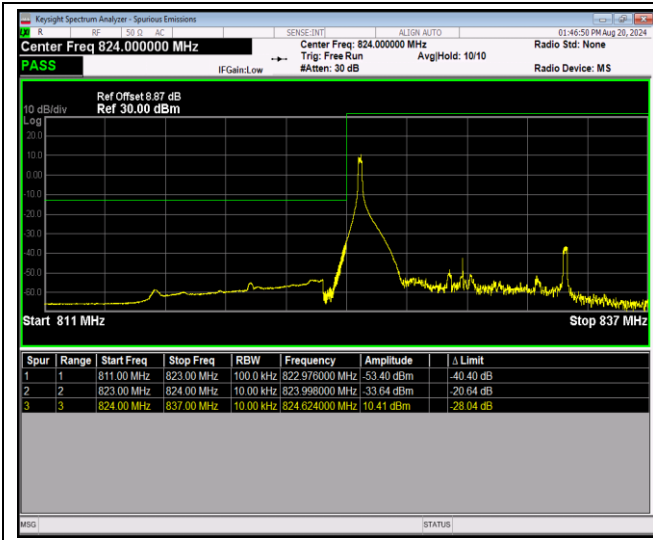

Band5-10MHz-16QAM-20450-50RB#0

Band5-10MHz-16QAM-20600-1RB#0

Band5-10MHz-16QAM-20600-1RB#49

Band5-10MHz-16QAM-20600-50RB#0

Band5-10MHz-64QAM-20450-1RB#0

Band5-10MHz-64QAM-20450-1RB#49

Band5-10MHz-64QAM-20450-50RB#0