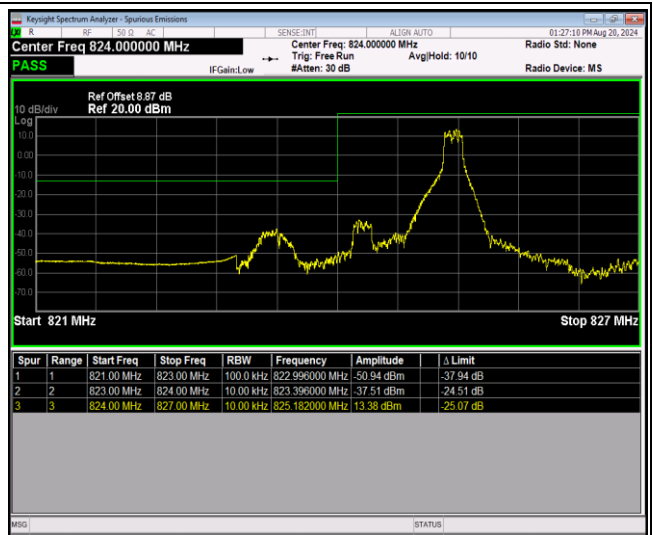

Band4-20MHz-64QAM-20300-1RB#99

Band4-20MHz-64QAM-20300-100RB#0

Band5-1.4MHz-QPSK-20407-1RB#0

Band5-1.4MHz-QPSK-20407-1RB#5

Band5-1.4MHz-QPSK-20407-6RB#0

Band5-1.4MHz-QPSK-20643-1RB#0

Band5-1.4MHz-QPSK-20643-1RB#5