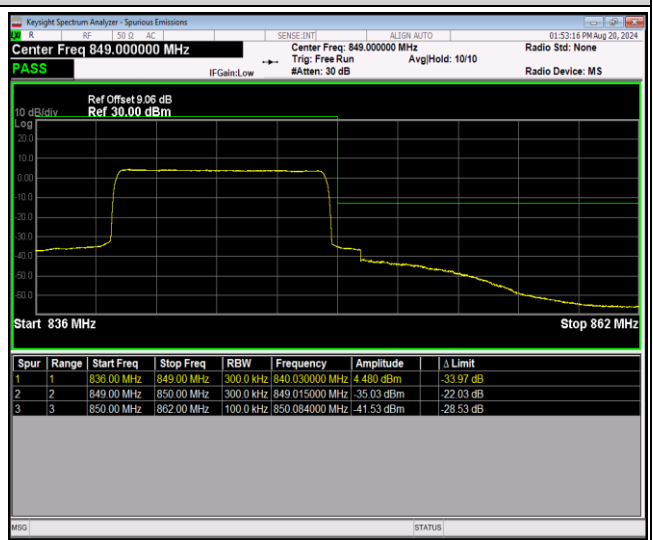

Band5-10MHz-64QAM-20600-1RB#0

Band5-10MHz-64QAM-20600-1RB#49

Band5-10MHz-64QAM-20600-50RB#0

Band7-5MHz-QPSK-20775-1RB#0

Band7-5MHz-QPSK-20775-1RB#24

Band7-5MHz-QPSK-20775-25RB#0

Band7-5MHz-QPSK-21425-1RB#0

Band7-5MHz-QPSK-21425-1RB#24