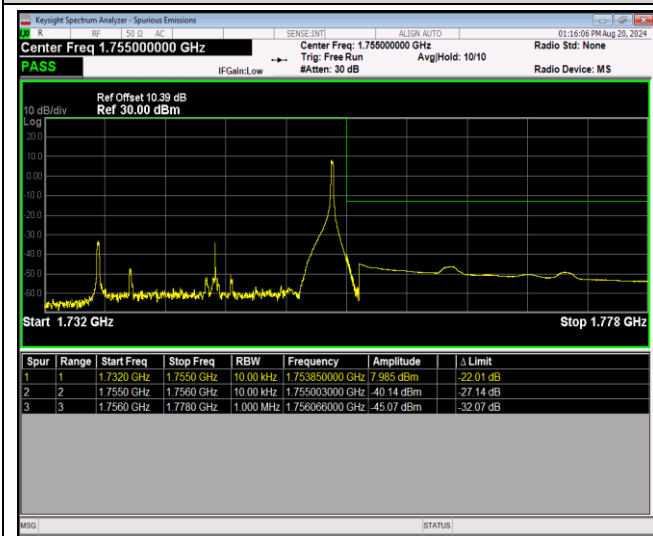

Band4-20MHz-64QAM-20300-1RB#99

Band5-1.4MHz-QPSK-20407-1RB#0