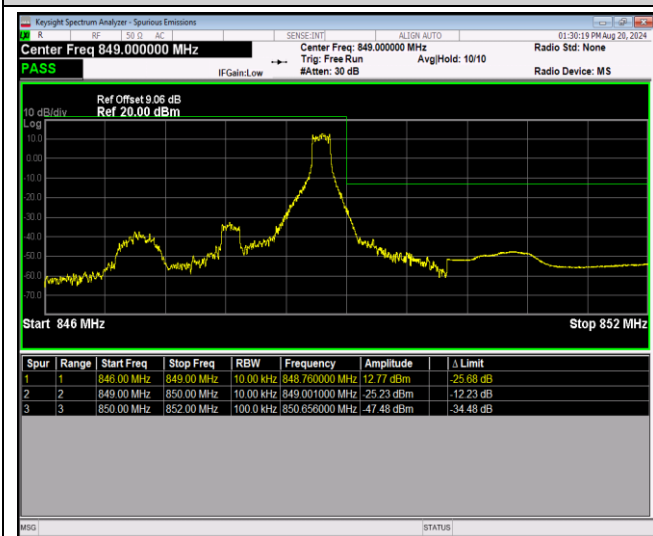

Band5-1.4MHz-QPSK-20643-1RB#5

Band5-1.4MHz-16QAM-20407-1RB#0