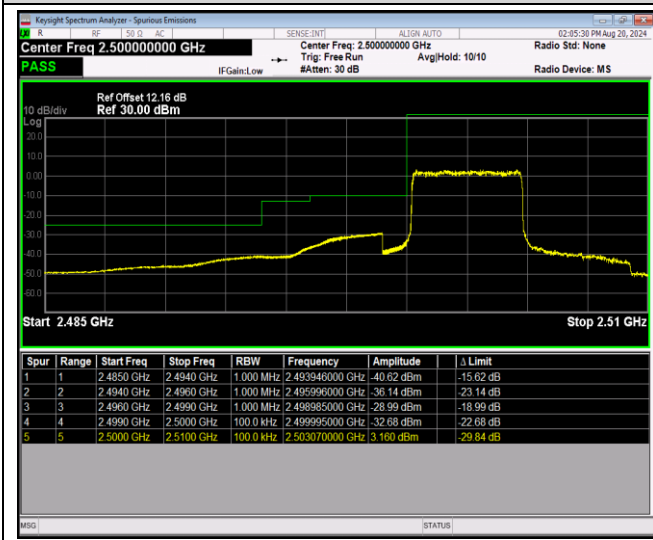

Band5-10MHz-64QAM-20600-1RB#0

Band5-10MHz-64QAM-20600-1RB#49

Band5-10MHz-64QAM-20600-50RB#0

Band7-5MHz-QPSK-20775-1RB#0

Band7-5MHz-QPSK-20775-1RB#24

Band7-5MHz-QPSK-20775-25RB#0

Band7-5MHz-QPSK-21425-1RB#0

Band7-5MHz-QPSK-21425-1RB#24