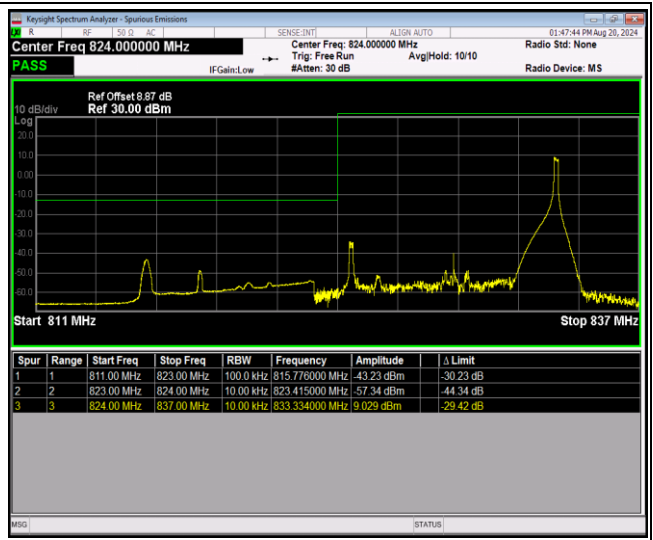

Band5-10MHz-16QAM-20450-50RB#0

Band5-10MHz-16QAM-20600-1RB#0

Band5-10MHz-16QAM-20600-1RB#49

Band5-10MHz-16QAM-20600-50RB#0

Band5-10MHz-64QAM-20450-1RB#0

Band5-10MHz-64QAM-20450-1RB#49

Band5-10MHz-64QAM-20450-50RB#0