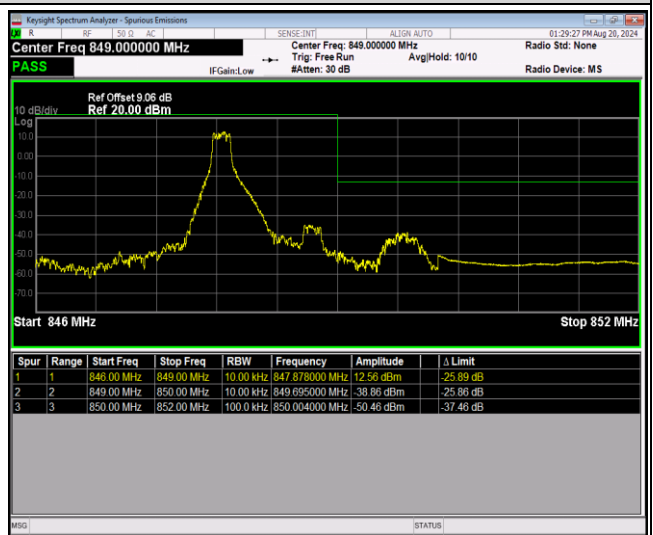

Band4-20MHz-64QAM-20300-1RB#99

Band4-20MHz-64QAM-20300-100RB#0

Band5-1.4MHz-QPSK-20407-1RB#0

Band5-1.4MHz-QPSK-20407-1RB#5

Band5-1.4MHz-QPSK-20407-6RB#0

Band5-1.4MHz-QPSK-20643-1RB#0

Band5-1.4MHz-QPSK-20643-1RB#5