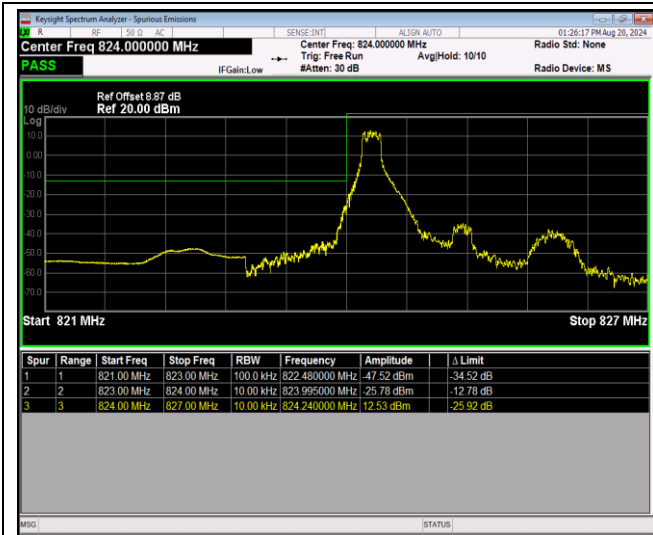

Band4-20MHz-64QAM-20300-1RB#99

Band4-20MHz-64QAM-20300-100RB#0

Band5-1.4MHz-QPSK-20407-1RB#0

Band5-1.4MHz-QPSK-20407-1RB#5

Band5-1.4MHz-QPSK-20407-6RB#0

Band5-1.4MHz-QPSK-20643-1RB#0

Band5-1.4MHz-QPSK-20643-1RB#5