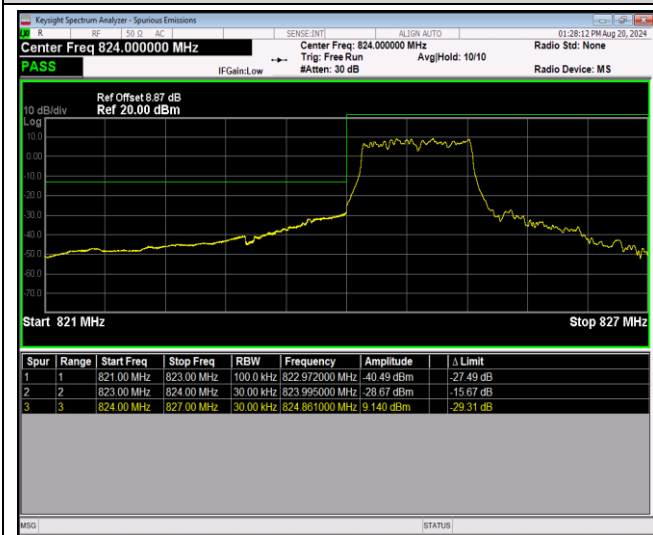

Band4-20MHz-64QAM-20300-1RB#99

Band4-20MHz-64QAM-20300-100RB#0

Band5-1.4MHz-QPSK-20407-1RB#0

Band5-1.4MHz-QPSK-20407-1RB#5

Band5-1.4MHz-QPSK-20407-6RB#0

Band5-1.4MHz-QPSK-20643-1RB#0

Band5-1.4MHz-QPSK-20643-1RB#5