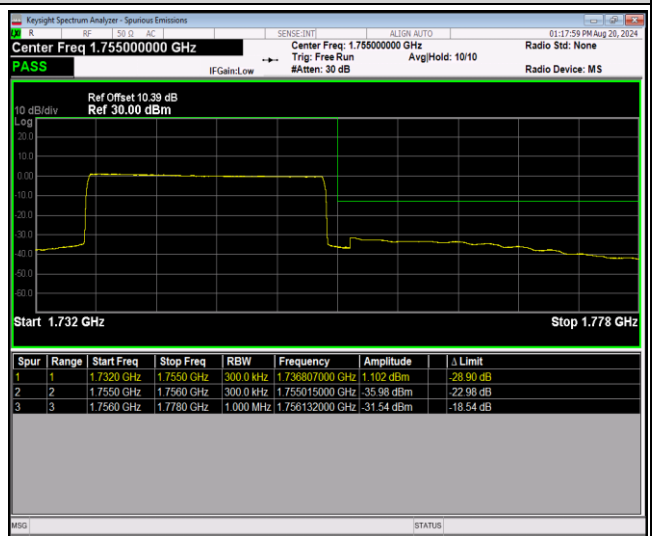

Band4-20MHz-16QAM-20300-1RB#0

Band4-20MHz-16QAM-20300-1RB#99

Band4-20MHz-16QAM-20300-100RB#0

Band4-20MHz-64QAM-20050-1RB#0

Band4-20MHz-64QAM-20050-1RB#99

Band4-20MHz-64QAM-20050-100RB#0

Band4-20MHz-64QAM-20300-1RB#0

Band4-20MHz-64QAM-20300-1RB#99

Band4-20MHz-64QAM-20300-100RB#0

Band5-1.4MHz-QPSK-20407-1RB#0

Band5-1.4MHz-QPSK-20407-1RB#5

Band5-1.4MHz-QPSK-20407-6RB#0

Band5-1.4MHz-QPSK-20643-1RB#0

Band5-1.4MHz-QPSK-20643-1RB#5