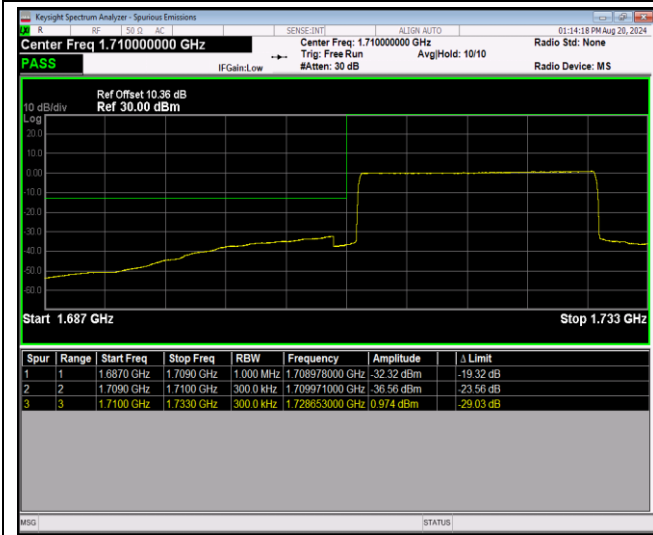

Band4-20MHz-16QAM-20300-1RB#0

Band4-20MHz-16QAM-20300-1RB#99

Band4-20MHz-16QAM-20300-100RB#0

Band4-20MHz-64QAM-20050-1RB#0

Band4-20MHz-64QAM-20050-1RB#99

Band4-20MHz-64QAM-20050-100RB#0

Band4-20MHz-64QAM-20300-1RB#0