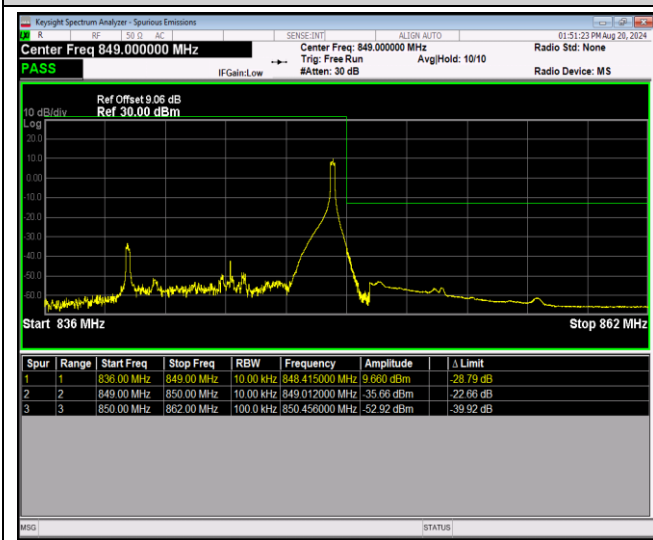

Band5-10MHz-64QAM-20600-1RB#49

Band7-5MHz-QPSK-20775-1RB#0