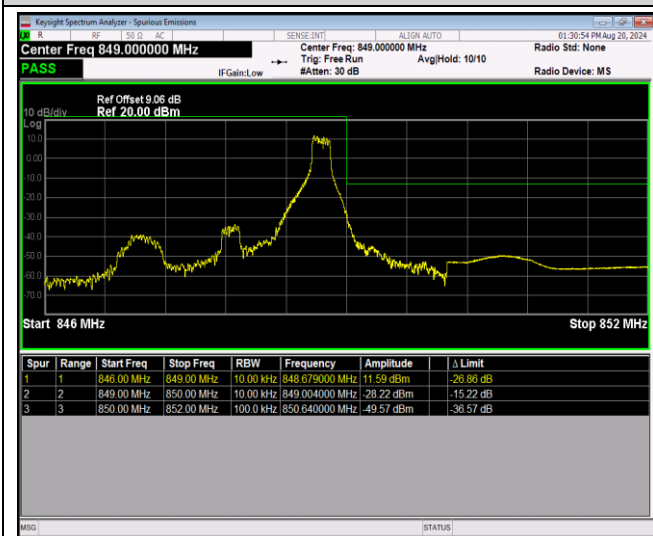

Band5-1.4MHz-64QAM-20407-1RB#0

Band5-1.4MHz-64QAM-20407-1RB#5

Band5-1.4MHz-64QAM-20407-6RB#0

Band5-1.4MHz-64QAM-20643-1RB#0

Band5-1.4MHz-64QAM-20643-1RB#5

Band5-1.4MHz-64QAM-20643-6RB#0

Band5-10MHz-QPSK-20450-1RB#0