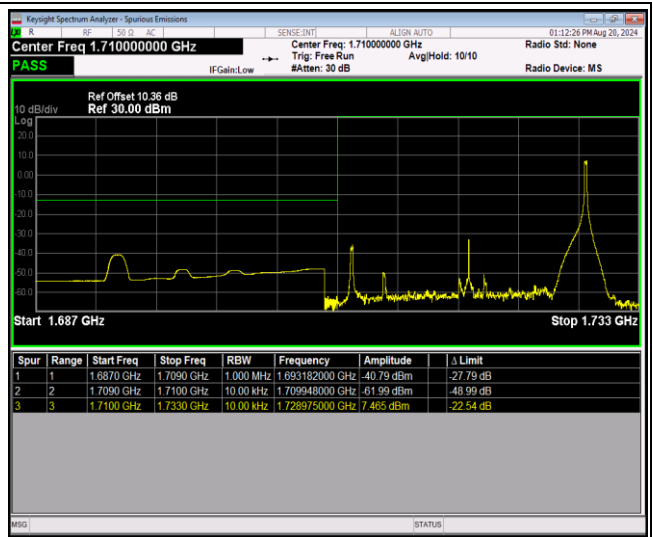

Band4-20MHz-16QAM-20300-1RB#0

Band4-20MHz-16QAM-20300-1RB#99

Band4-20MHz-16QAM-20300-100RB#0

Band4-20MHz-64QAM-20050-1RB#0

Band4-20MHz-64QAM-20050-1RB#99

Band4-20MHz-64QAM-20050-100RB#0

Band4-20MHz-64QAM-20300-1RB#0

Band4-20MHz-64QAM-20300-1RB#99

Band4-20MHz-64QAM-20300-100RB#0

Band5-1.4MHz-QPSK-20407-1RB#0

Band5-1.4MHz-QPSK-20407-1RB#5

Band5-1.4MHz-QPSK-20407-6RB#0

Band5-1.4MHz-QPSK-20643-1RB#0

Band5-1.4MHz-QPSK-20643-1RB#5