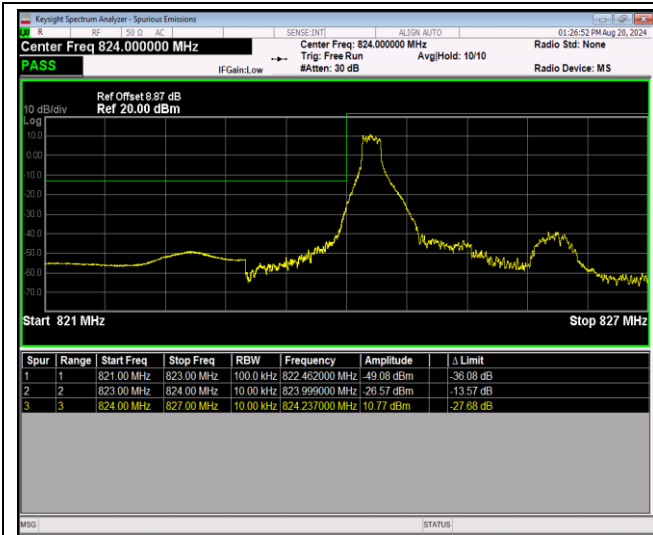

Band5-1.4MHz-64QAM-20407-1RB#0

Band5-1.4MHz-64QAM-20407-6RB#0