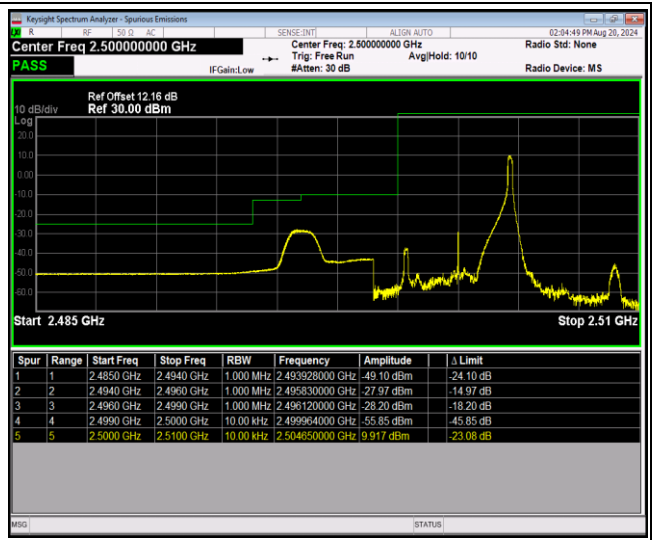

Band5-10MHz-64QAM-20600-1RB#0

Band5-10MHz-64QAM-20600-1RB#49

Band5-10MHz-64QAM-20600-50RB#0

Band7-5MHz-QPSK-20775-1RB#0

Band7-5MHz-QPSK-20775-1RB#24

Band7-5MHz-QPSK-20775-25RB#0

Band7-5MHz-QPSK-21425-1RB#0

Band7-5MHz-QPSK-21425-1RB#24