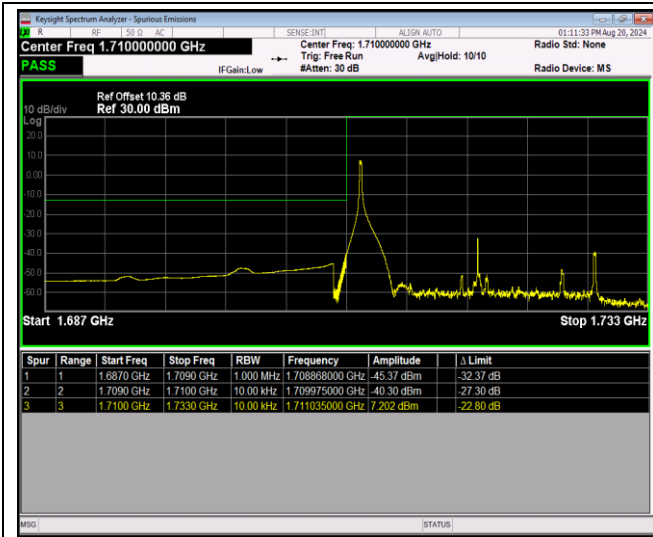

Band4-20MHz-16QAM-20300-1RB#0

Band4-20MHz-16QAM-20300-1RB#99

Band4-20MHz-16QAM-20300-100RB#0

Band4-20MHz-64QAM-20050-1RB#0

Band4-20MHz-64QAM-20050-1RB#99

Band4-20MHz-64QAM-20050-100RB#0

Band4-20MHz-64QAM-20300-1RB#0