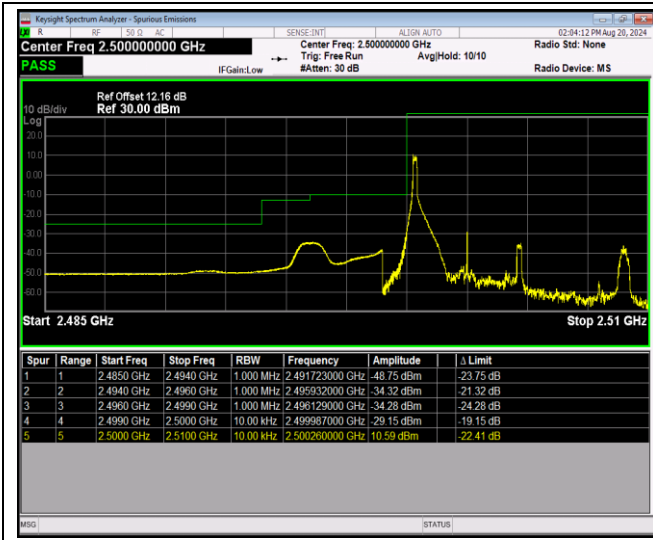

Band5-10MHz-64QAM-20600-1RB#0

Band5-10MHz-64QAM-20600-1RB#49

Band5-10MHz-64QAM-20600-50RB#0

Band7-5MHz-QPSK-20775-1RB#0

Band7-5MHz-QPSK-20775-1RB#24

Band7-5MHz-QPSK-20775-25RB#0

Band7-5MHz-QPSK-21425-1RB#0

Band7-5MHz-QPSK-21425-1RB#24