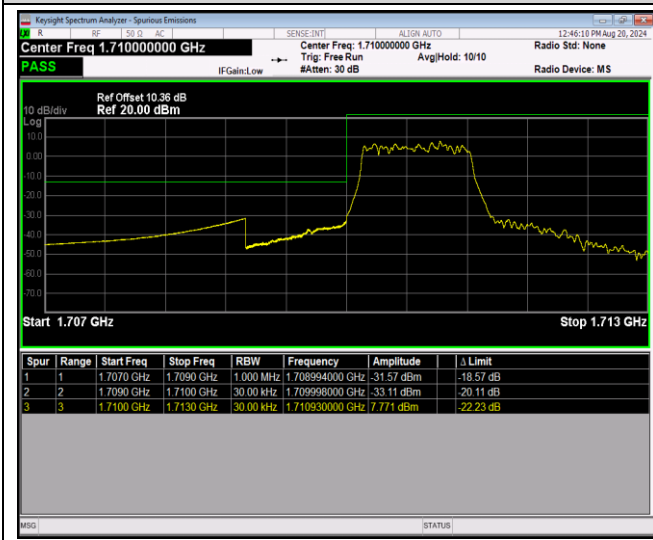

Band4-1.4MHz-16QAM-20393-1RB#0

Band4-1.4MHz-16QAM-20393-1RB#5

Band4-1.4MHz-16QAM-20393-6RB#0

Band4-1.4MHz-64QAM-19957-1RB#0

Band4-1.4MHz-64QAM-19957-1RB#5

Band4-1.4MHz-64QAM-19957-6RB#0

Band4-1.4MHz-64QAM-20393-1RB#0