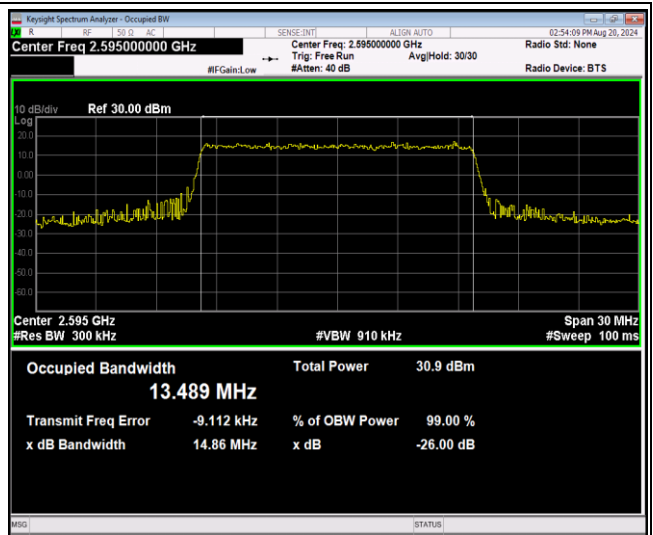

Band41-15MHz-QPSK-41165-75RB#0

Band41-15MHz-16QAM-40115-75RB#0

Band41-15MHz-16QAM-40640-75RB#0

Band41-15MHz-16QAM-41165-75RB#0

Band41-15MHz-64QAM-40115-75RB#0

Band41-15MHz-64QAM-40640-75RB#0

Band41-15MHz-64QAM-41165-75RB#0