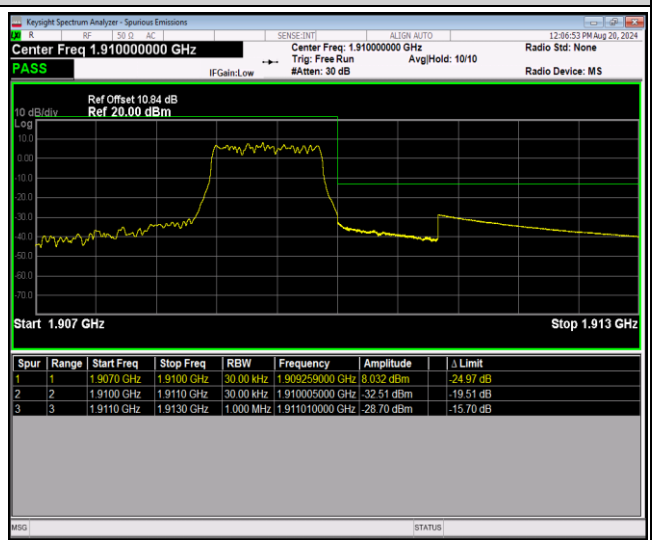

Band2-1.4MHz-64QAM-19193-6RB#0

Band2-20MHz-QPSK-18700-1RB#99