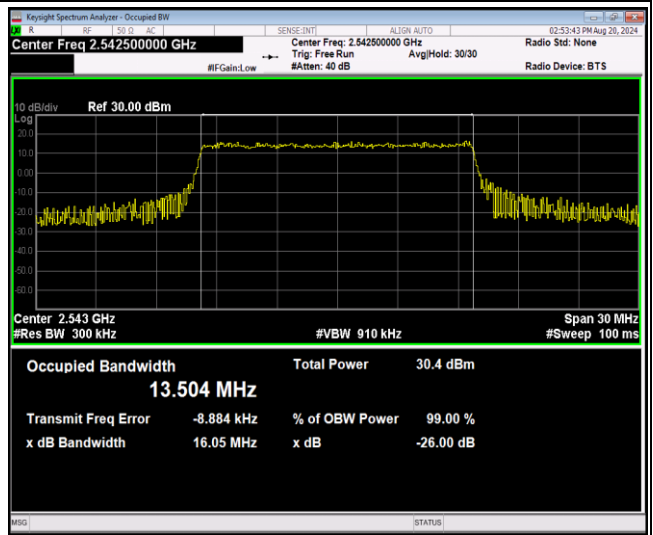

Band41-15MHz-QPSK-41165-75RB#0

Band41-15MHz-16QAM-40115-75RB#0

Band41-15MHz-16QAM-40640-75RB#0

Band41-15MHz-16QAM-41165-75RB#0

Band41-15MHz-64QAM-40115-75RB#0

Band41-15MHz-64QAM-40640-75RB#0

Band41-15MHz-64QAM-41165-75RB#0