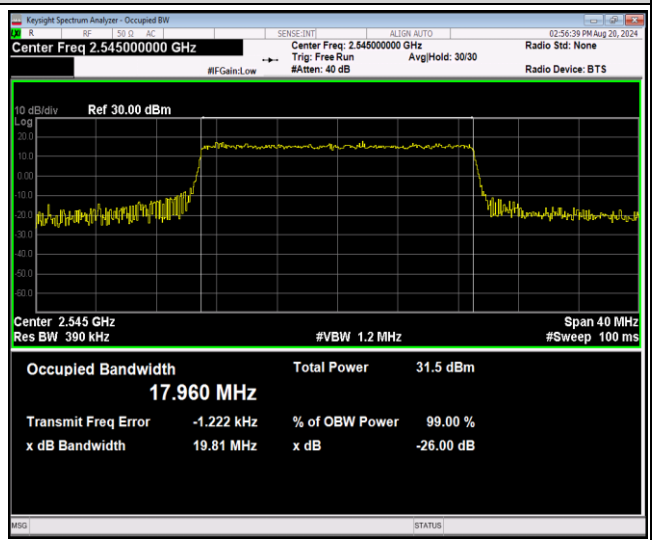

Band41-20MHz-QPSK-40140-100RB#0

Band41-20MHz-QPSK-41140-100RB#0