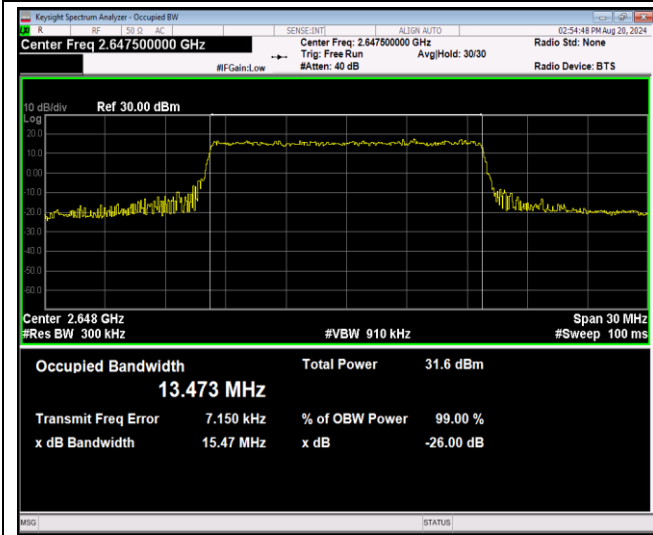

Band41-15MHz-QPSK-41165-75RB#0

Band41-15MHz-16QAM-40115-75RB#0

Band41-15MHz-16QAM-40640-75RB#0

Band41-15MHz-16QAM-41165-75RB#0

Band41-15MHz-64QAM-40115-75RB#0

Band41-15MHz-64QAM-40640-75RB#0

Band41-15MHz-64QAM-41165-75RB#0