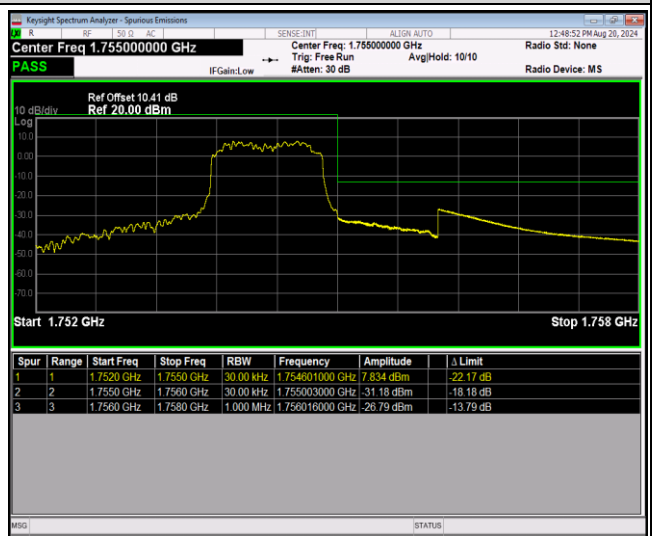

Band4-1.4MHz-16QAM-20393-1RB#0

Band4-1.4MHz-16QAM-20393-1RB#5

Band4-1.4MHz-16QAM-20393-6RB#0

Band4-1.4MHz-64QAM-19957-1RB#0

Band4-1.4MHz-64QAM-19957-1RB#5

Band4-1.4MHz-64QAM-19957-6RB#0

Band4-1.4MHz-64QAM-20393-1RB#0