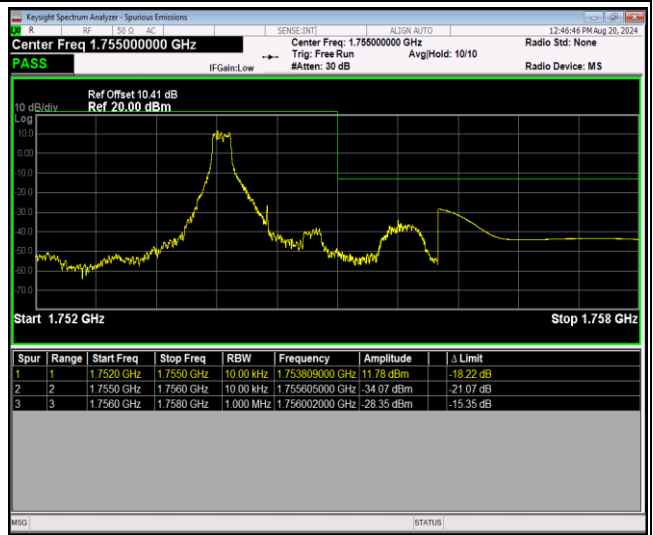

Band4-1.4MHz-16QAM-20393-1RB#0

Band4-1.4MHz-16QAM-20393-6RB#0