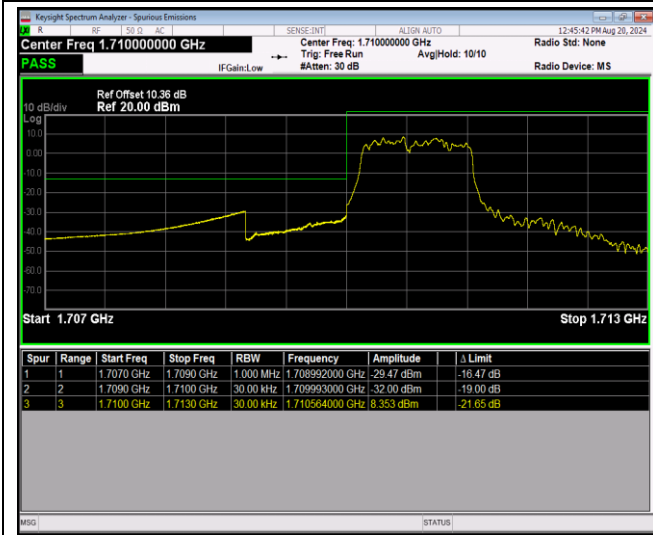

Band4-1.4MHz-16QAM-19957-6RB#0

Band4-1.4MHz-16QAM-20393-1RB#5