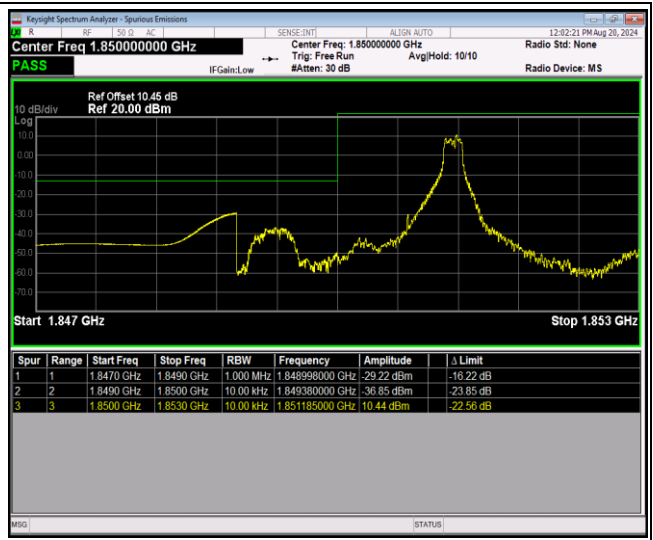

Remark: All bandwidth and all modulation had been tested, but only the worst case data displayed in this report.

Test Graphs

Band2-1.4MHz-64QAM-18607-6RB#0

Band2-1.4MHz-64QAM-19193-1RB#0

Band2-1.4MHz-64QAM-19193-1RB#5