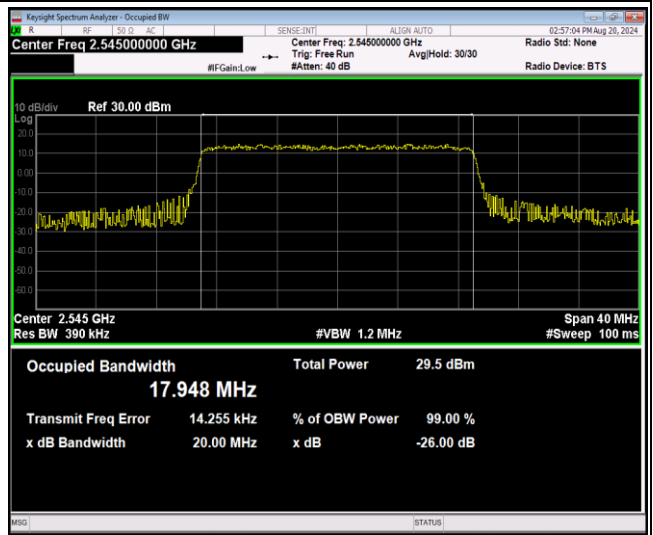

Band41-20MHz-64QAM-40140-100RB#0

Band41-20MHz-64QAM-41140-100RB#0