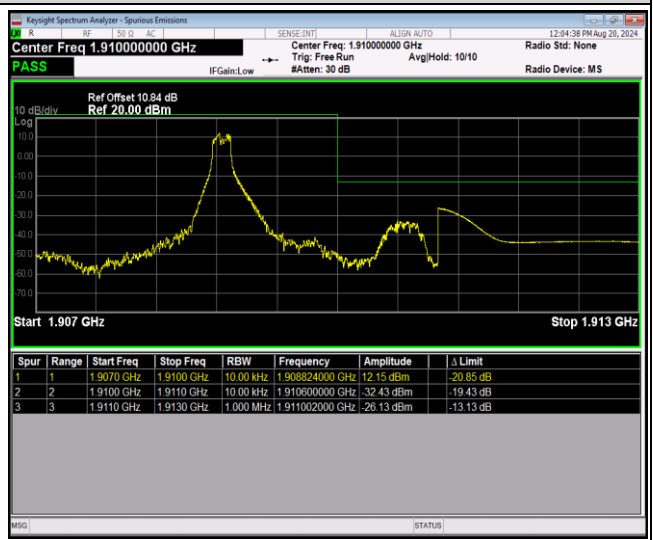

Remark: All bandwidth and all modulation had been tested, but only the worst case data displayed in this report.

Test Graphs

Band2-1.4MHz-64QAM-18607-6RB#0

Band2-1.4MHz-64QAM-19193-1RB#0

Band2-1.4MHz-64QAM-19193-1RB#5