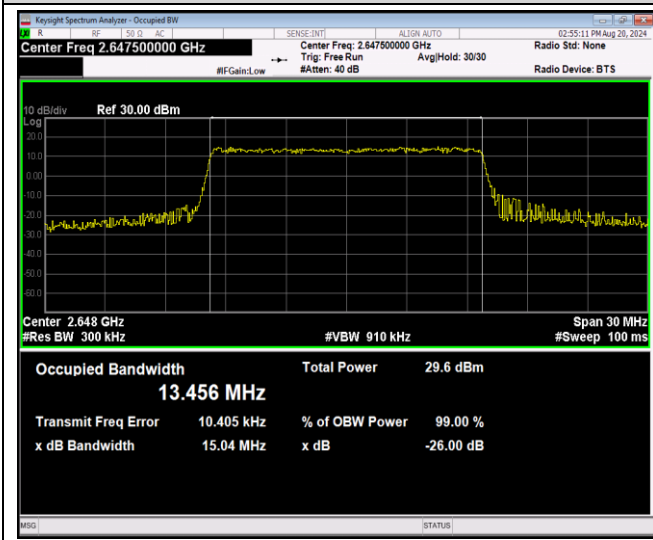

Band41-15MHz-64QAM-41165-75RB#0

Band41-20MHz-QPSK-40640-100RB#0