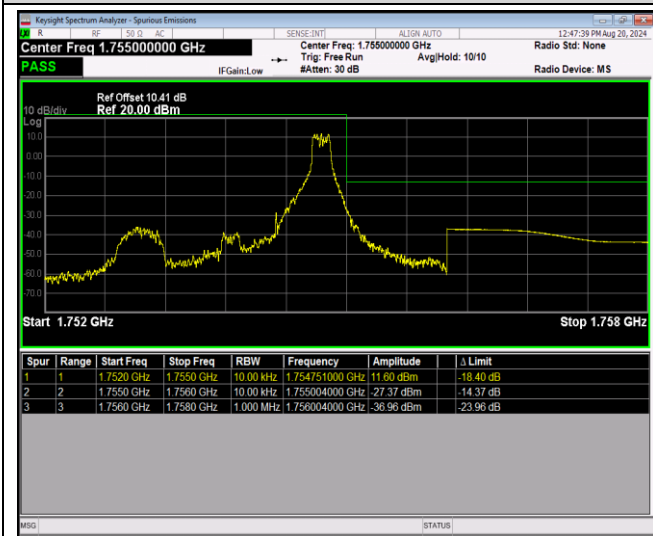

Band4-1.4MHz-16QAM-20393-1RB#5

Band4-1.4MHz-64QAM-19957-1RB#0