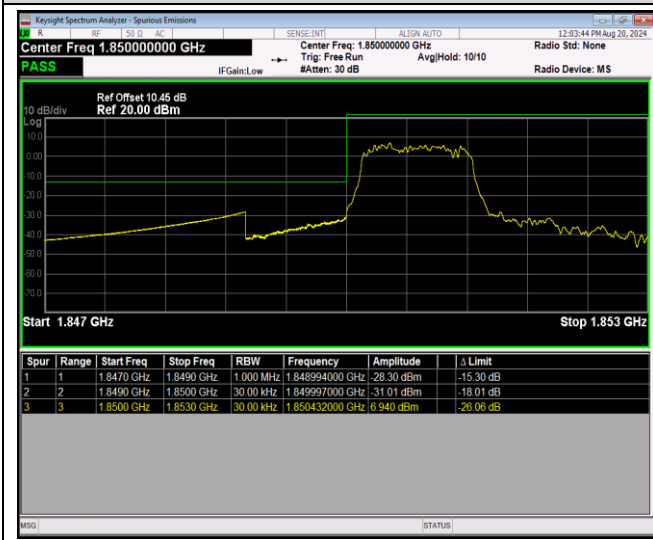

Remark: All bandwidth and all modulation had been tested, but only the worst case data displayed in this report.

Test Graphs

Band2-1.4MHz-64QAM-18607-6RB#0

Band2-1.4MHz-64QAM-19193-1RB#0

Band2-1.4MHz-64QAM-19193-1RB#5