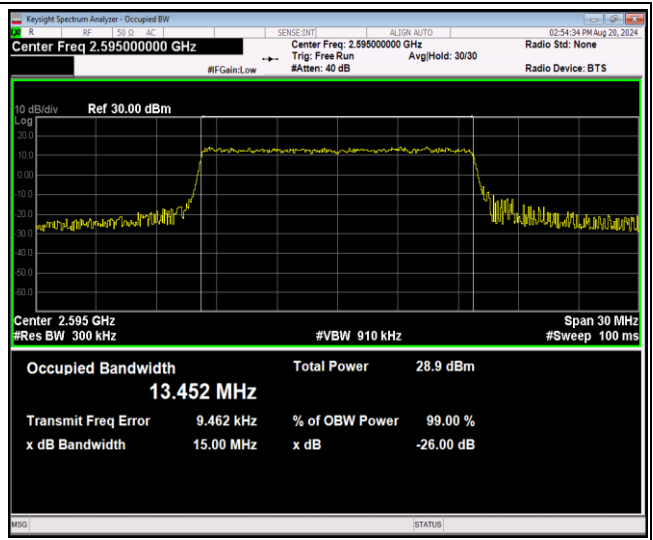

Band41-15MHz-QPSK-41165-75RB#0

Band41-15MHz-16QAM-40115-75RB#0

Band41-15MHz-16QAM-40640-75RB#0

Band41-15MHz-16QAM-41165-75RB#0

Band41-15MHz-64QAM-40115-75RB#0

Band41-15MHz-64QAM-40640-75RB#0

Band41-15MHz-64QAM-41165-75RB#0