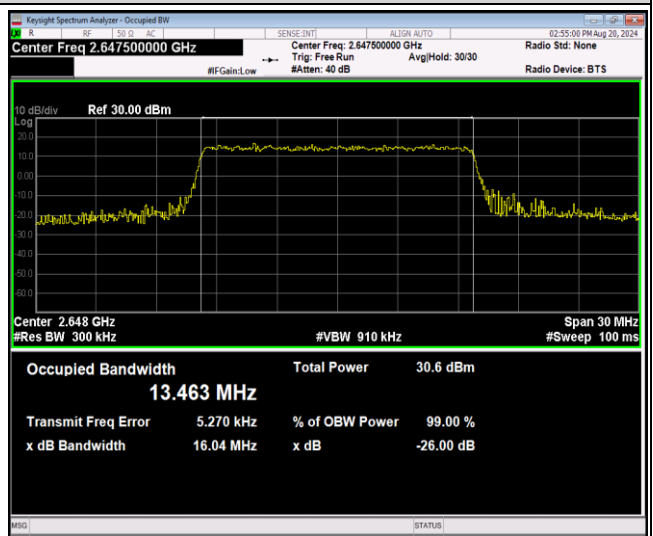

Band41-15MHz-QPSK-41165-75RB#0

Band41-15MHz-16QAM-40115-75RB#0

Band41-15MHz-16QAM-40640-75RB#0

Band41-15MHz-16QAM-41165-75RB#0

Band41-15MHz-64QAM-40115-75RB#0

Band41-15MHz-64QAM-40640-75RB#0

Band41-15MHz-64QAM-41165-75RB#0