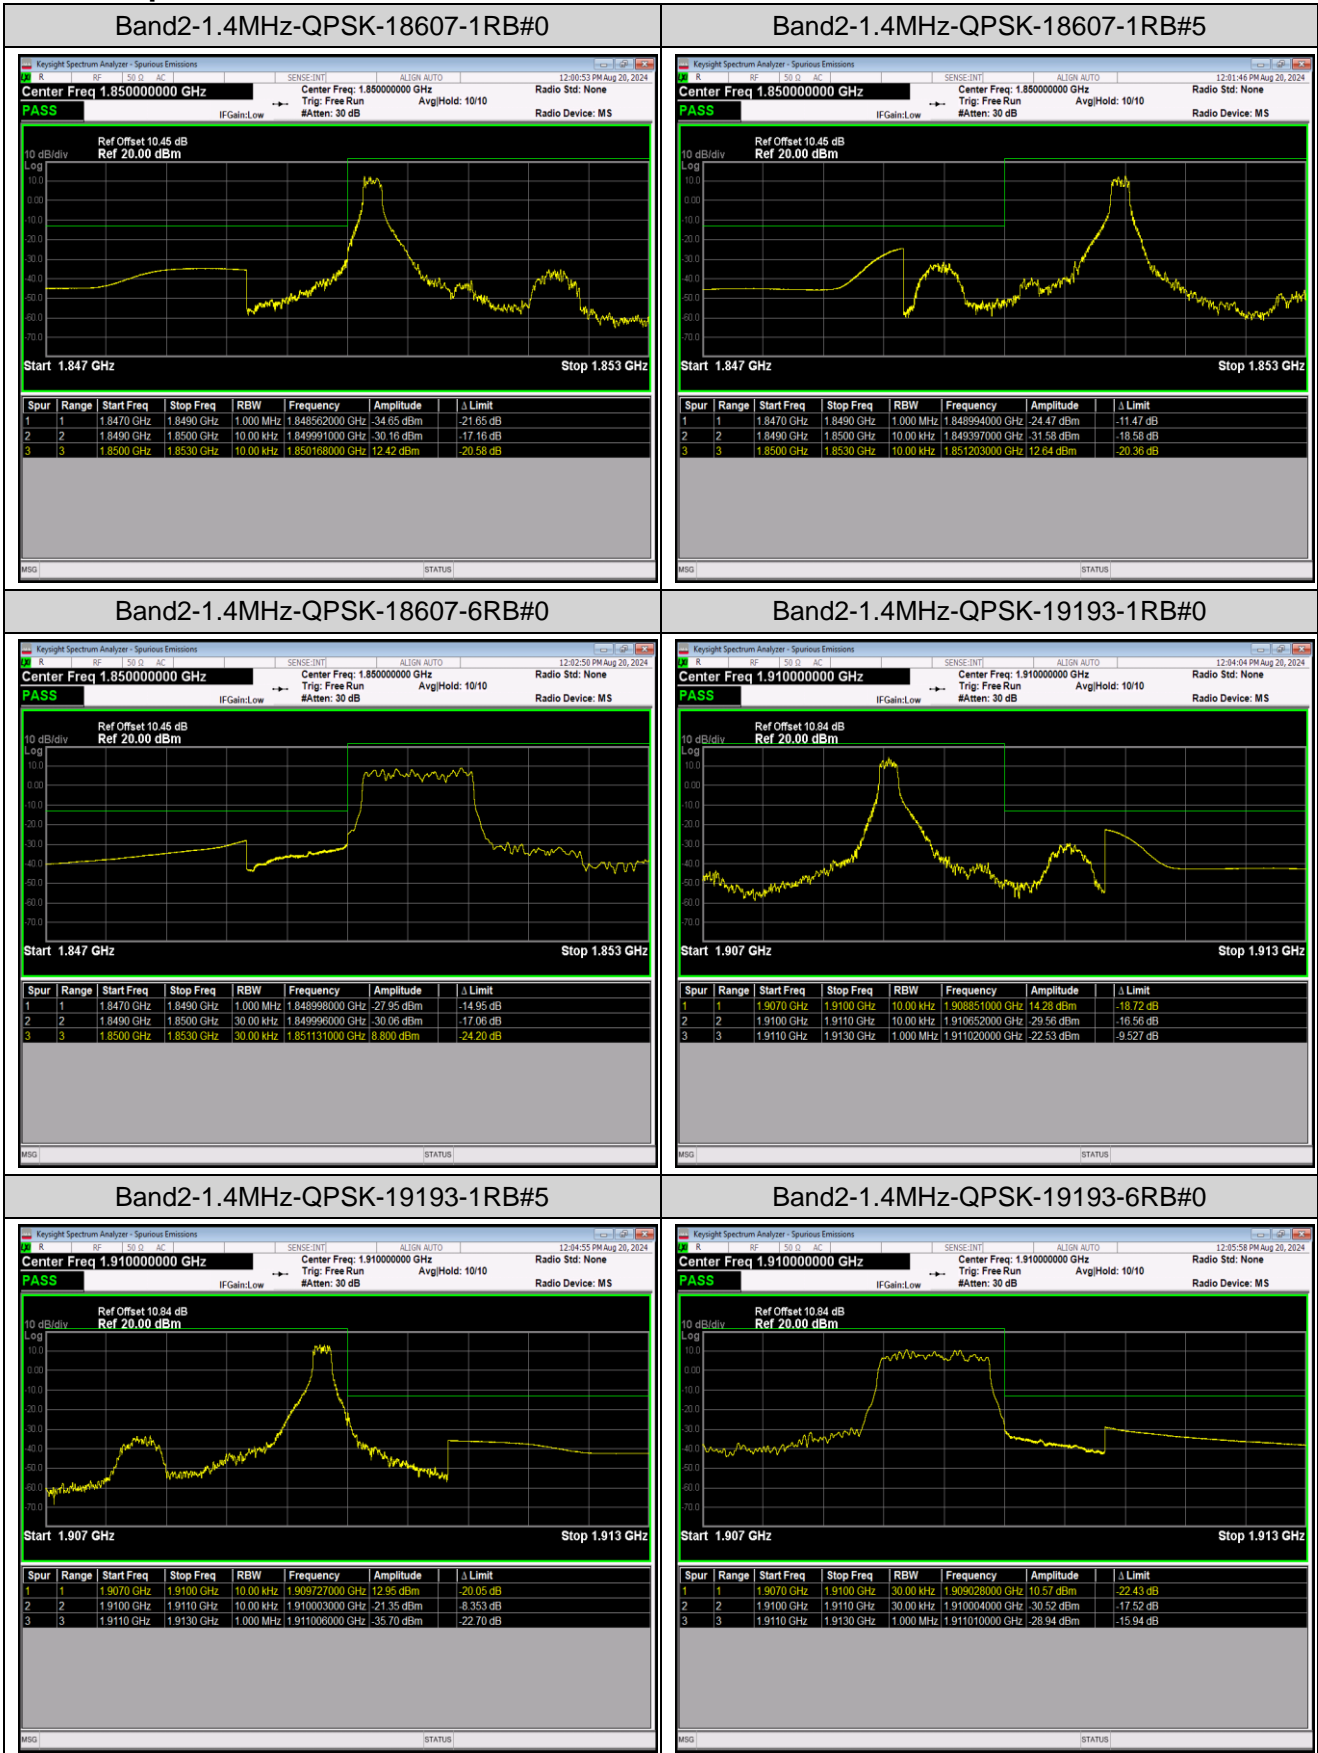

Test Graphs