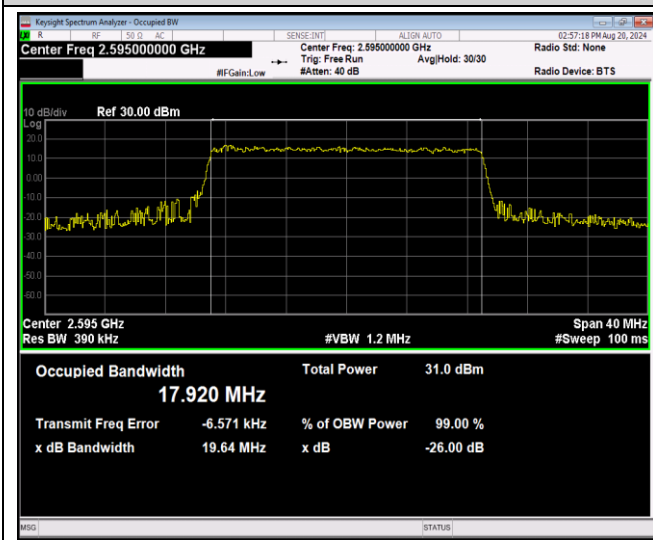

Band41-20MHz-QPSK-40640-100RB#0

Band41-20MHz-16QAM-40140-100RB#0