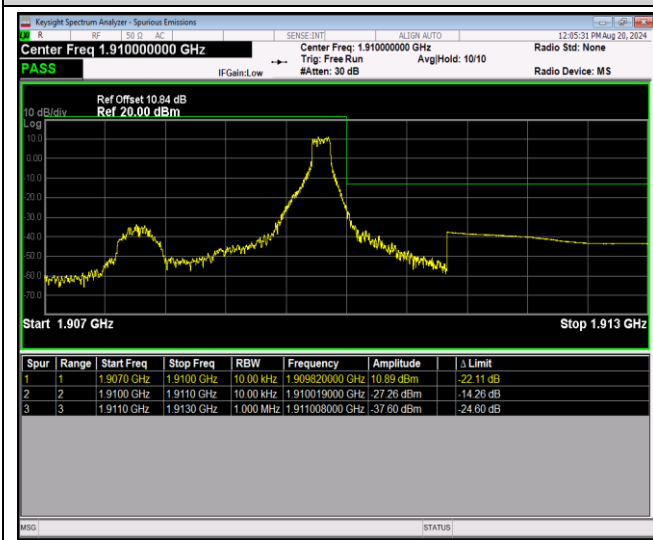

Band2-1.4MHz-64QAM-19193-1RB#5

Band2-20MHz-QPSK-18700-1RB#0