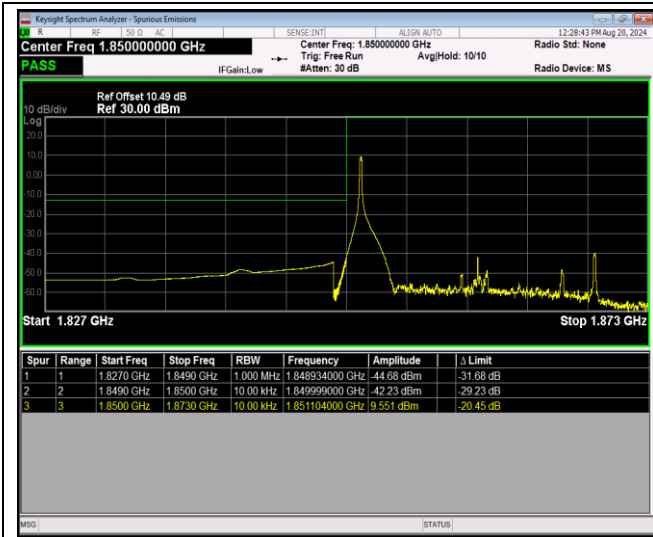

Band2-20MHz-QPSK-18700-1RB#0

Band2-20MHz-QPSK-18700-100RB#0