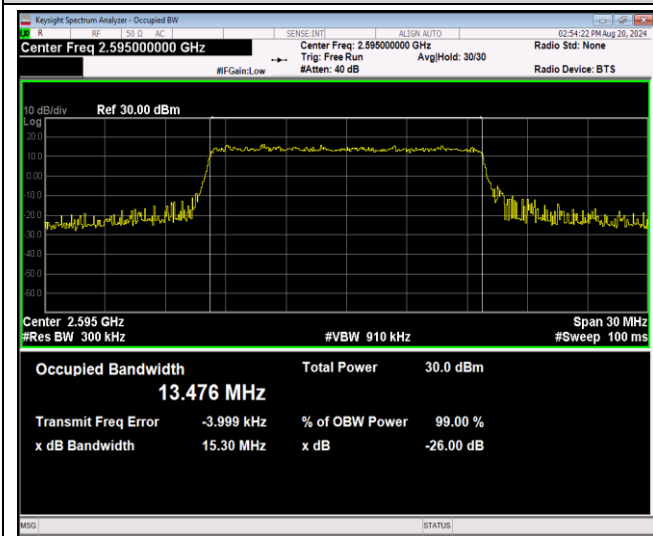

Band41-15MHz-QPSK-41165-75RB#0

Band41-15MHz-16QAM-40115-75RB#0

Band41-15MHz-16QAM-40640-75RB#0

Band41-15MHz-16QAM-41165-75RB#0

Band41-15MHz-64QAM-40115-75RB#0

Band41-15MHz-64QAM-40640-75RB#0

Band41-15MHz-64QAM-41165-75RB#0