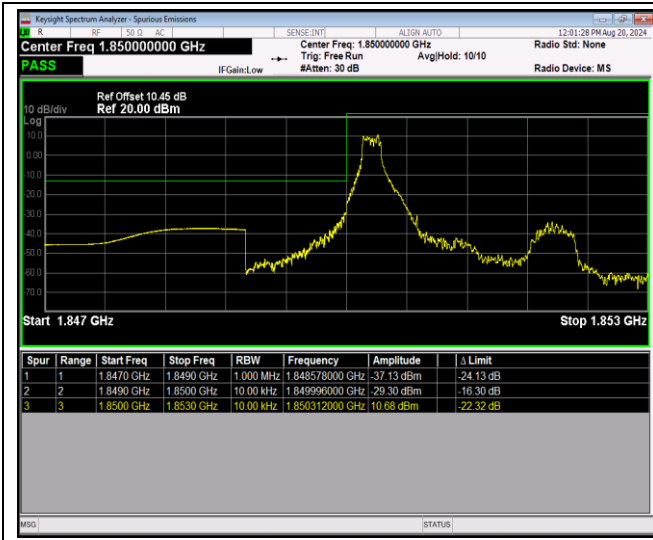

Band2-1.4MHz-64QAM-18607-6RB#0