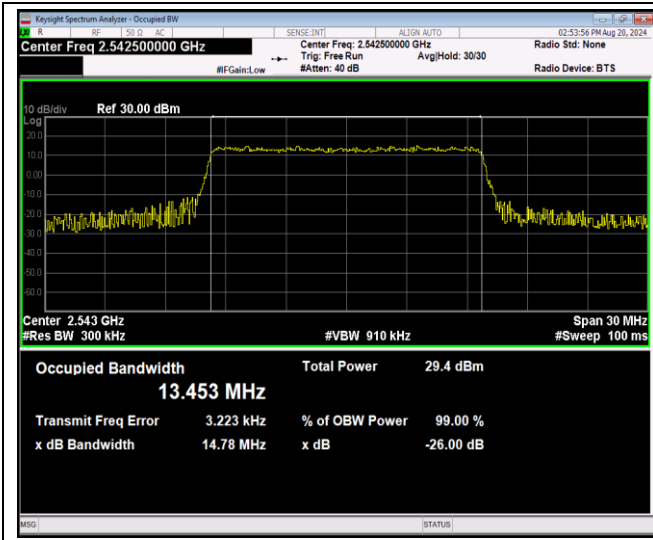

Band41-15MHz-QPSK-41165-75RB#0

Band41-15MHz-16QAM-40115-75RB#0

Band41-15MHz-16QAM-40640-75RB#0

Band41-15MHz-16QAM-41165-75RB#0

Band41-15MHz-64QAM-40115-75RB#0

Band41-15MHz-64QAM-40640-75RB#0

Band41-15MHz-64QAM-41165-75RB#0