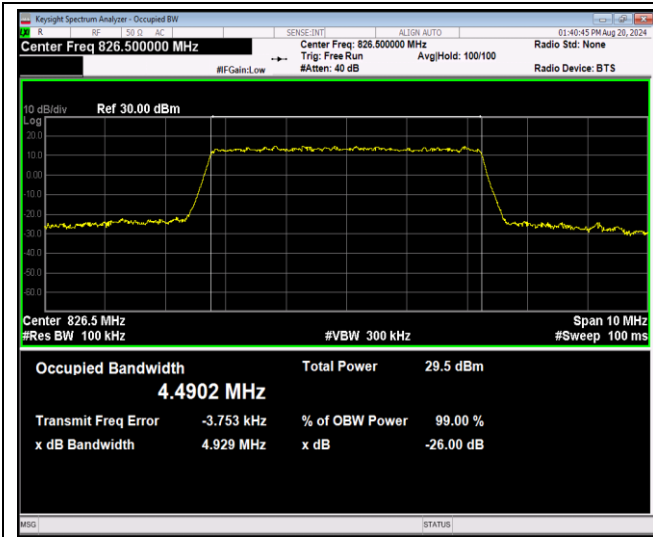

Band5-5MHz-QPSK-20625-25RB#0

Band5-5MHz-16QAM-20425-25RB#0

Band5-5MHz-16QAM-20525-25RB#0

Band5-5MHz-16QAM-20625-25RB#0

Band5-5MHz-64QAM-20425-25RB#0

Band5-5MHz-64QAM-20525-25RB#0

Band5-5MHz-64QAM-20625-25RB#0