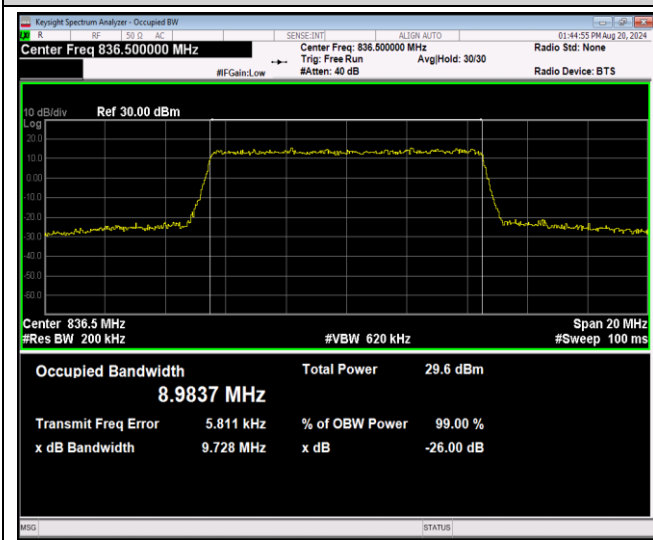

Band5-10MHz-64QAM-20525-50RB#0

Band7-5MHz-QPSK-20775-25RB#0