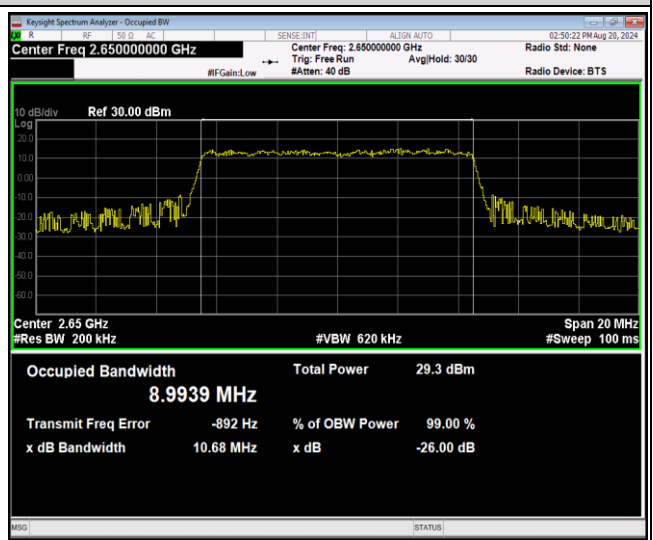

Band41-10MHz-64QAM-41190-50RB#0

Band41-15MHz-QPSK-40640-75RB#0