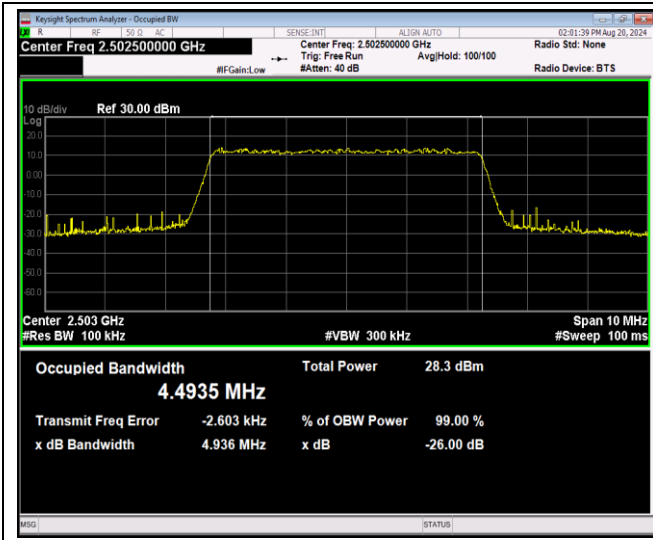

Band7-5MHz-64QAM-20775-25RB#0

Band7-5MHz-64QAM-21425-25RB#0