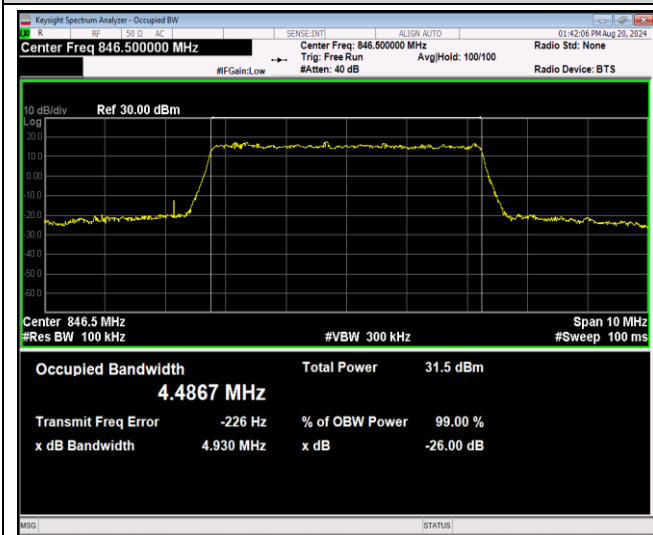

Band5-5MHz-QPSK-20625-25RB#0

Band5-5MHz-16QAM-20425-25RB#0

Band5-5MHz-16QAM-20525-25RB#0

Band5-5MHz-16QAM-20625-25RB#0

Band5-5MHz-64QAM-20425-25RB#0

Band5-5MHz-64QAM-20525-25RB#0

Band5-5MHz-64QAM-20625-25RB#0