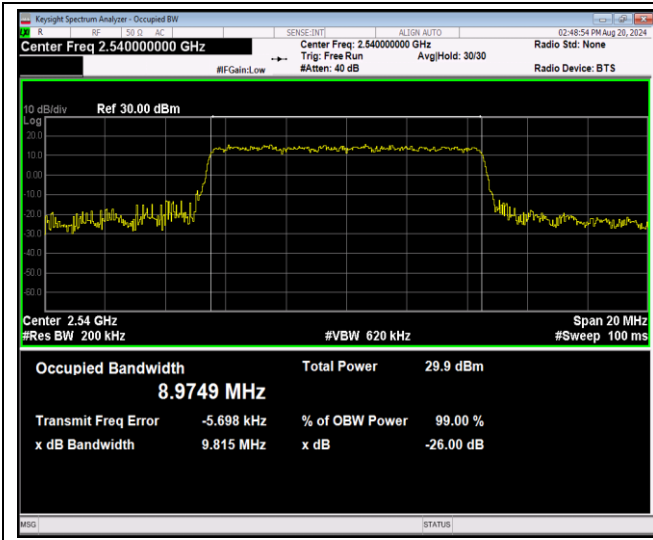

Band41-10MHz-16QAM-40090-50RB#0

Band41-10MHz-16QAM-41190-50RB#0