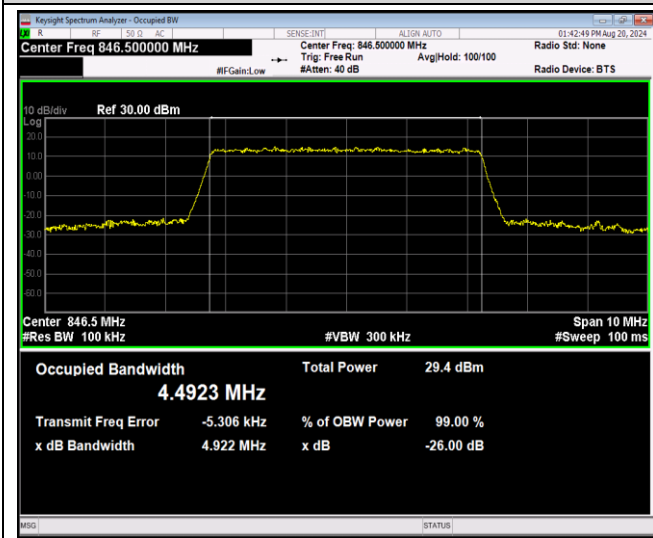

Band5-5MHz-64QAM-20625-25RB#0

Band5-10MHz-QPSK-20525-50RB#0