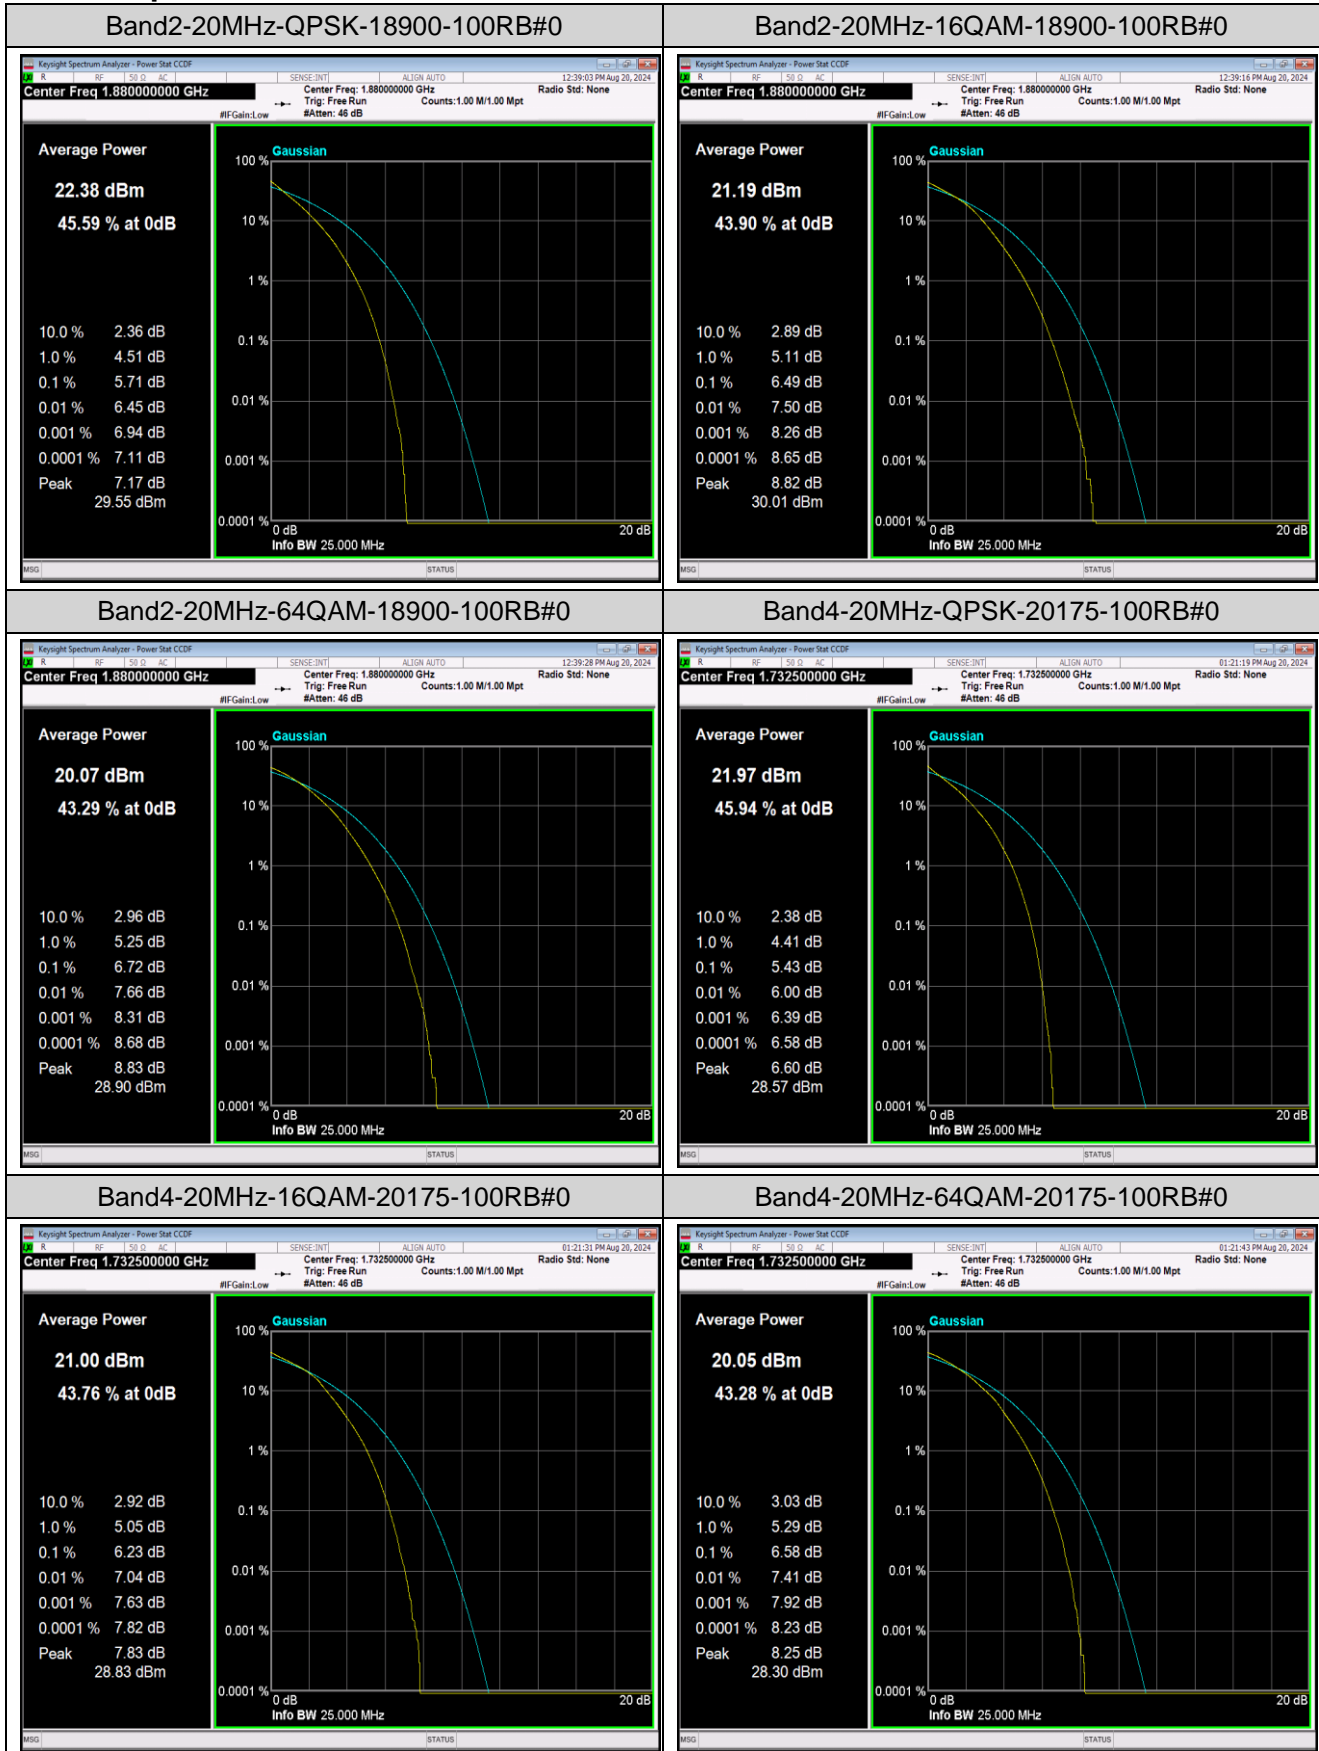

Test Graphs