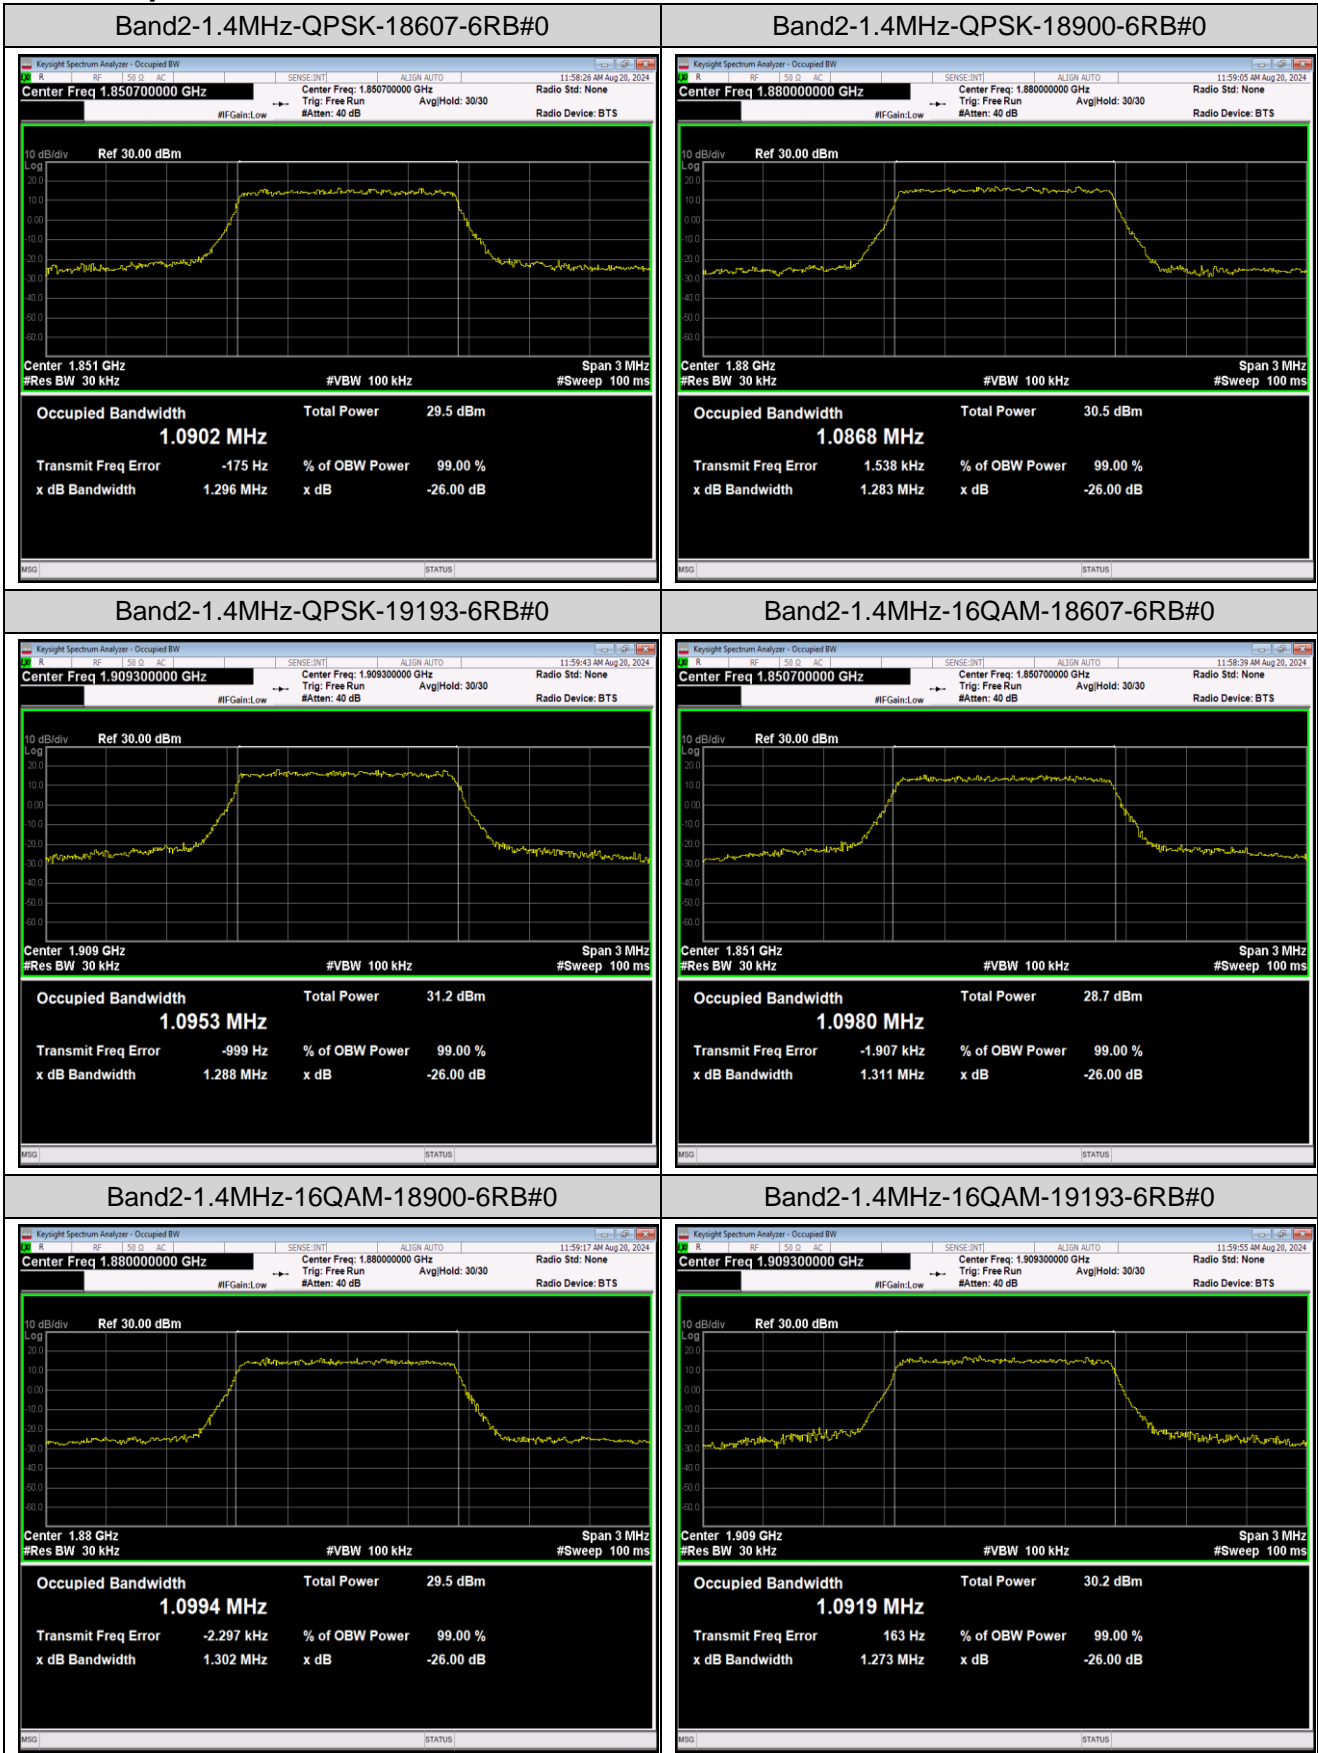

Test Graphs