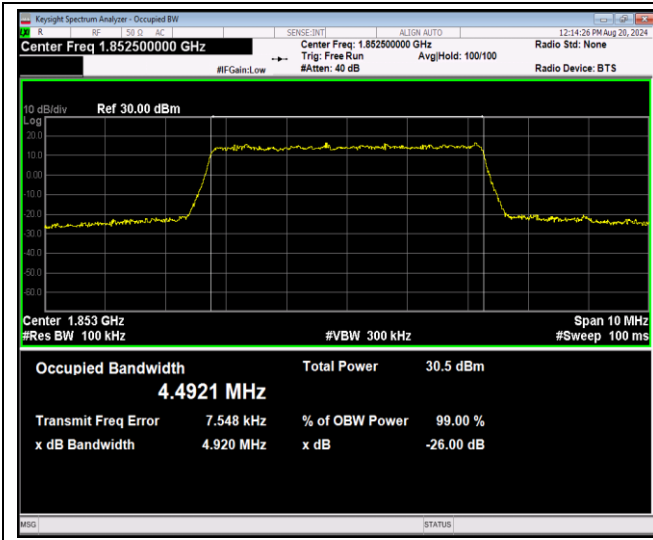

Band2-5MHz-QPSK-19175-25RB#0