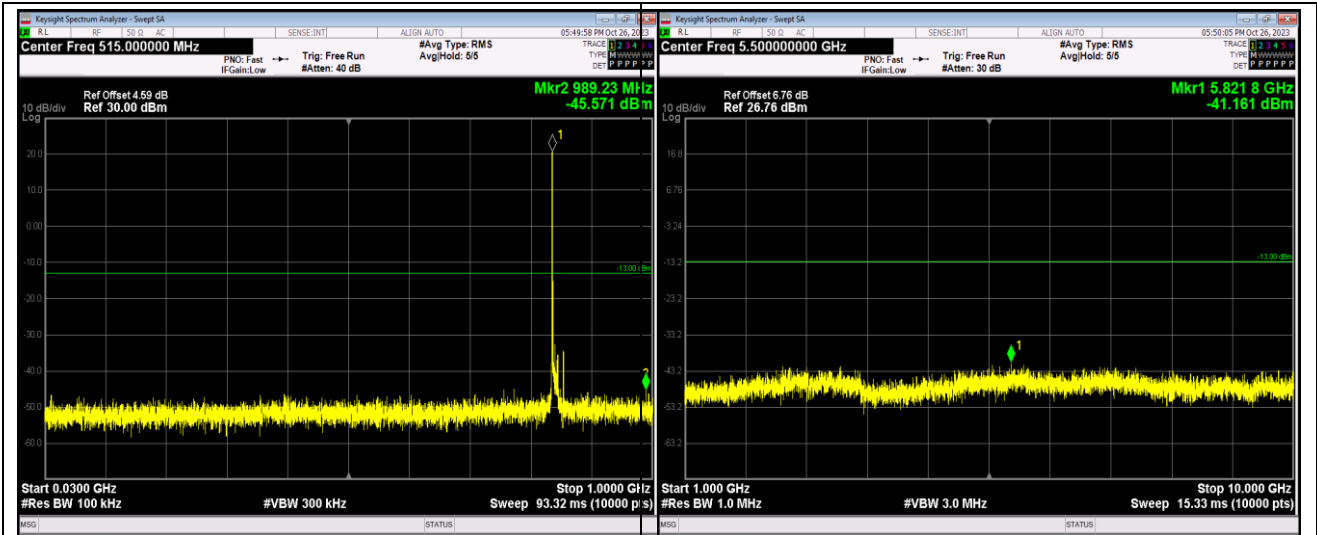

Band5-1.4MHz-16QAM-20525-1RB#0-Range1:30~1000MHz

Band5-1.4MHz-16QAM-20525-1RB#0-Range2:1000~10000MHz

Band5-1.4MHz-16QAM-20643-1RB#0-Range1:30~1000MHz

Band5-1.4MHz-16QAM-20643-1RB#0-Range2:1000~10000MHz

Band5-10MHz-16QAM-20450-1RB#0-Range1:30~1000MHz