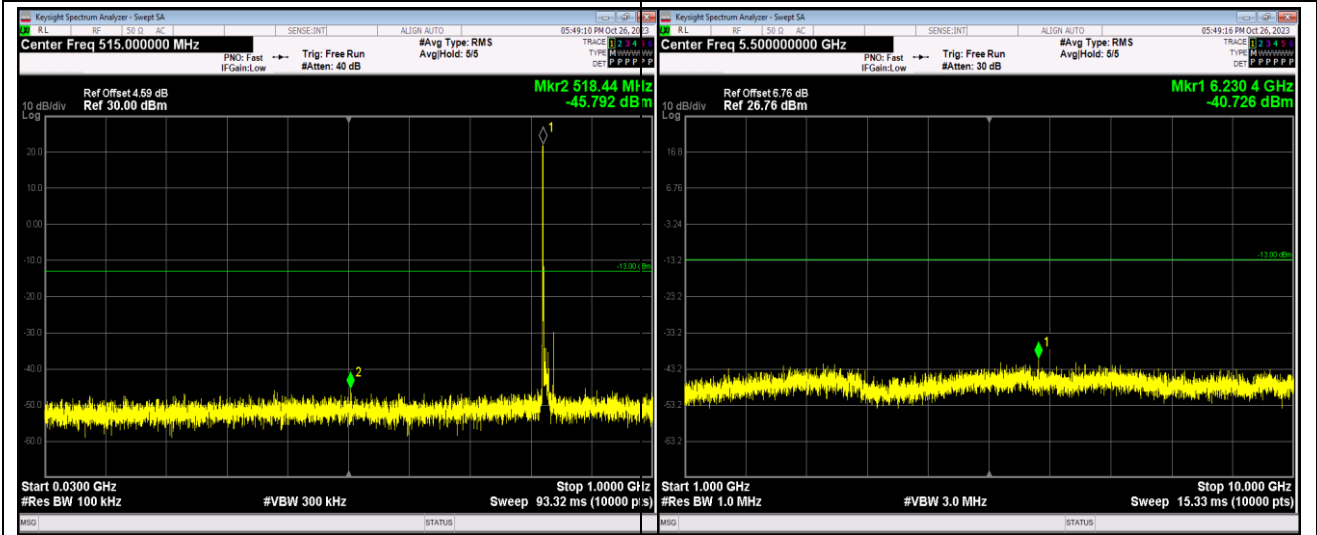

Band5-10MHz-16QAM-20450-1RB#0-Range1:30~1000MHz

Band5-10MHz-16QAM-20525-1RB#0-Range2:1000~10000MHz

Band5-10MHz-16QAM-20450-1RB#0-Range2:1000~10000MHz

Band5-10MHz-16QAM-20525-1RB#0-Range1:30~1000MHz