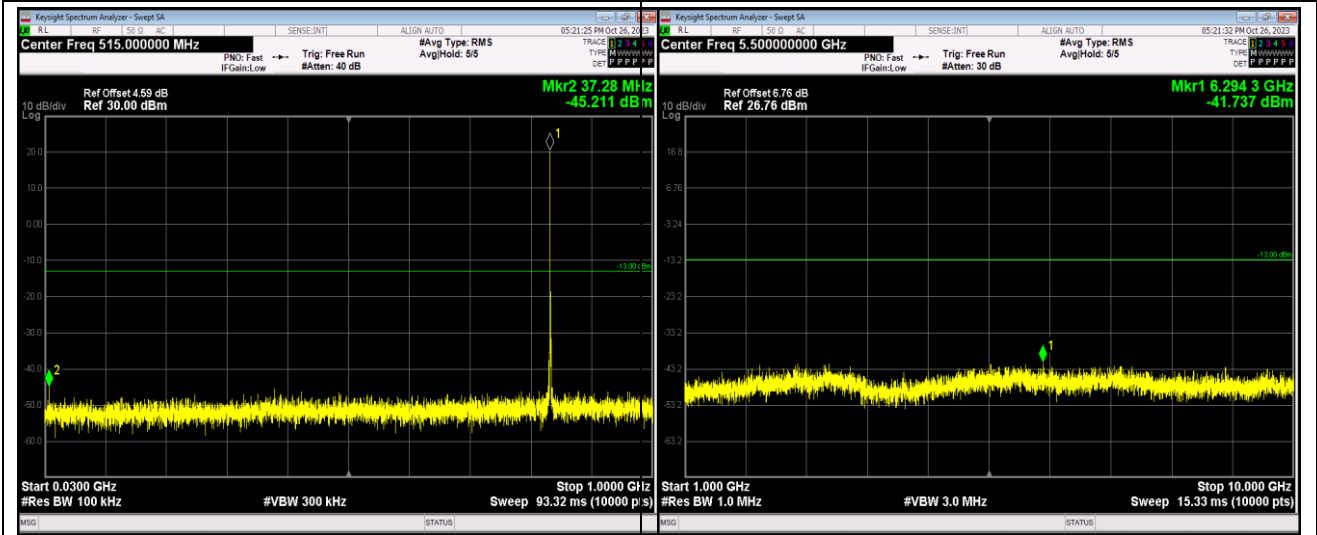

Band5-1.4MHz-16QAM-20525-1RB#0-Range1:30~1000MHz

Band5-1.4MHz-16QAM-20643-1RB#0-Range2:1000~10000MHz

Band5-1.4MHz-16QAM-20525-1RB#0-Range2:1000~10000MHz

Band5-1.4MHz-16QAM-20643-1RB#0-Range1:30~1000MHz