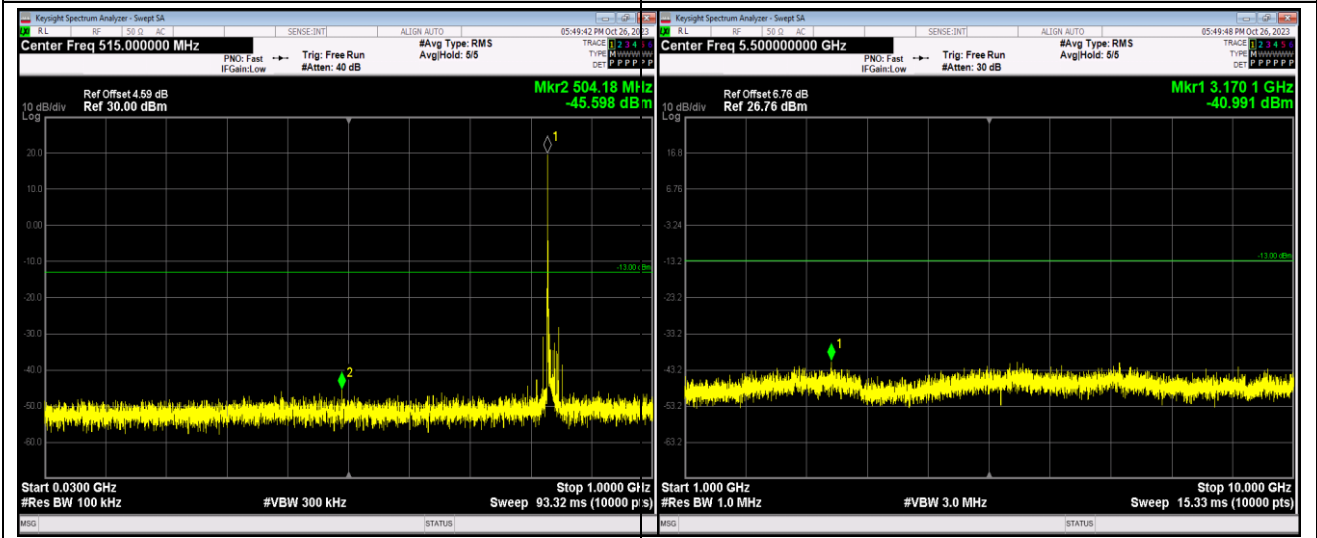

Band5-10MHz-16QAM-20525-1RB#0-Range1:30~1000MHz

Band5-10MHz-16QAM-20525-1RB#0-Range2:1000~10000MHz