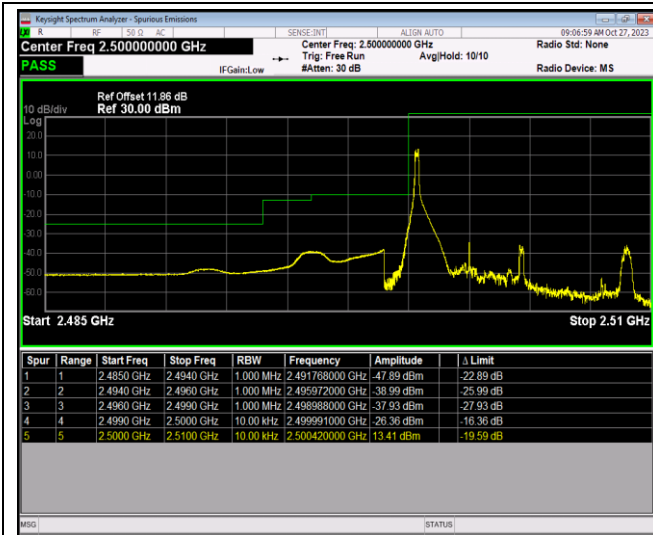

Band5-10MHz-16QAM-20450-50RB#0

Band5-10MHz-16QAM-20600-1RB#0

Band5-10MHz-16QAM-20600-1RB#49

Band5-10MHz-16QAM-20600-50RB#0

Band7-5MHz-QPSK-20775-1RB#0

Band7-5MHz-QPSK-20775-1RB#24

Band7-5MHz-QPSK-20775-25RB#0