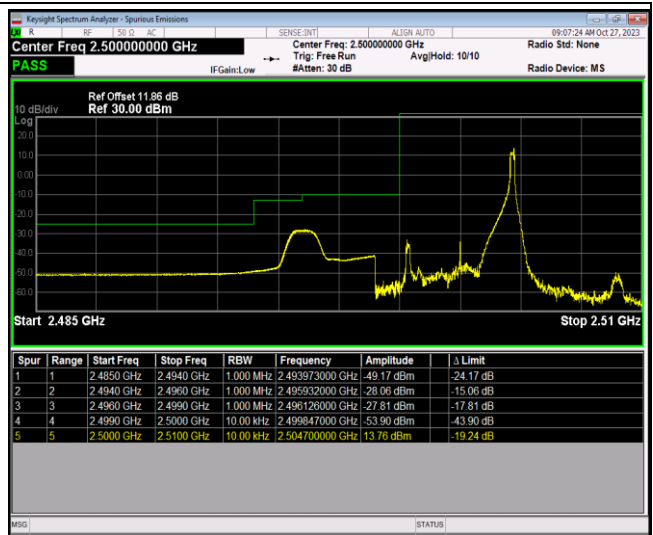

Band5-10MHz-16QAM-20450-50RB#0

Band5-10MHz-16QAM-20600-1RB#0

Band5-10MHz-16QAM-20600-1RB#49

Band5-10MHz-16QAM-20600-50RB#0

Band7-5MHz-QPSK-20775-1RB#0

Band7-5MHz-QPSK-20775-1RB#24

Band7-5MHz-QPSK-20775-25RB#0