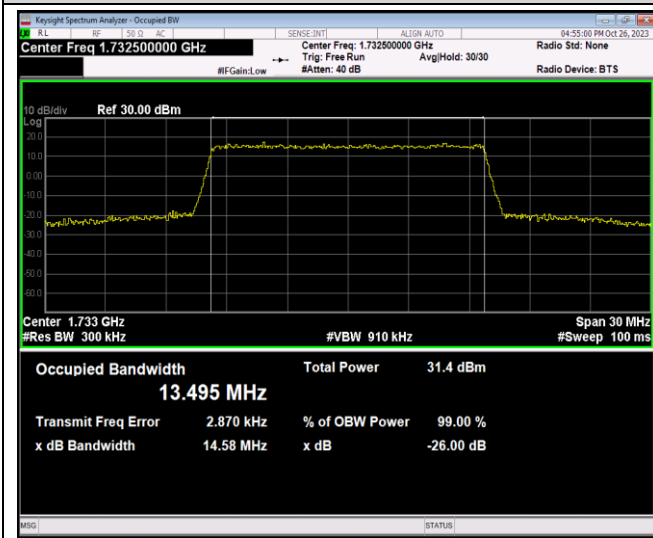

Band4-15MHz-QPSK-20325-75RB#0

Band4-15MHz-16QAM-20025-75RB#0

Band4-15MHz-16QAM-20175-75RB#0

Band4-15MHz-16QAM-20325-75RB#0

Band4-20MHz-QPSK-20050-100RB#0

Band4-20MHz-QPSK-20175-100RB#0

Band5-1.4MHz-QPSK-20643-6RB#0