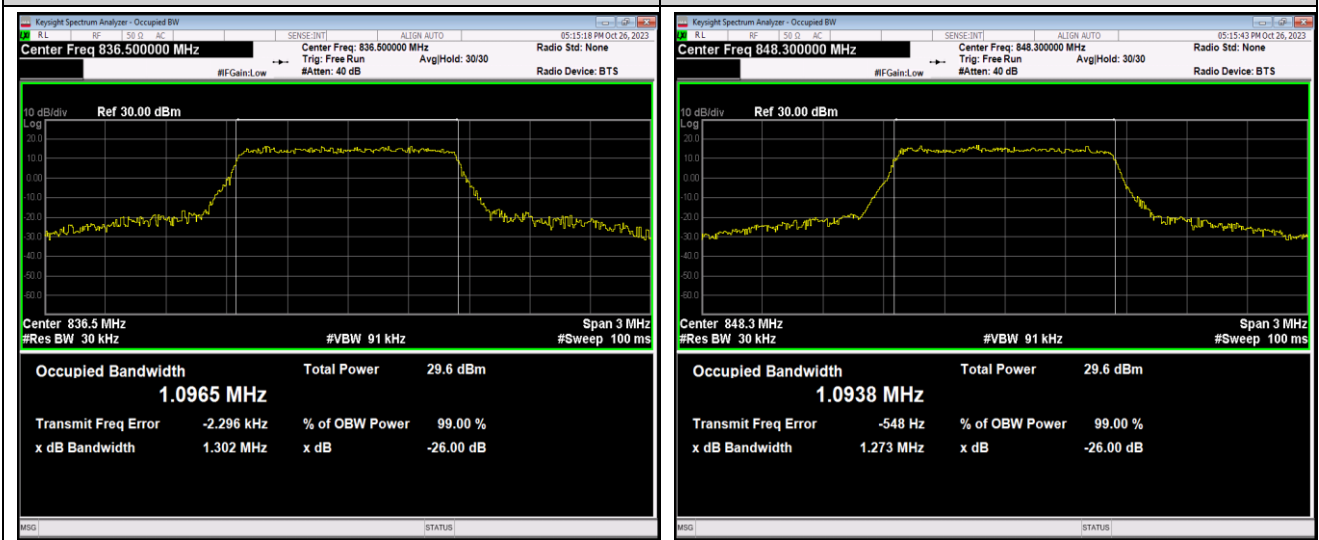

Band5-1.4MHz-16QAM-20525-6RB#0

Band5-1.4MHz-16QAM-20643-6RB#0

Band5-3MHz-QPSK-20415-15RB#0

Band5-3MHz-QPSK-20525-15RB#0