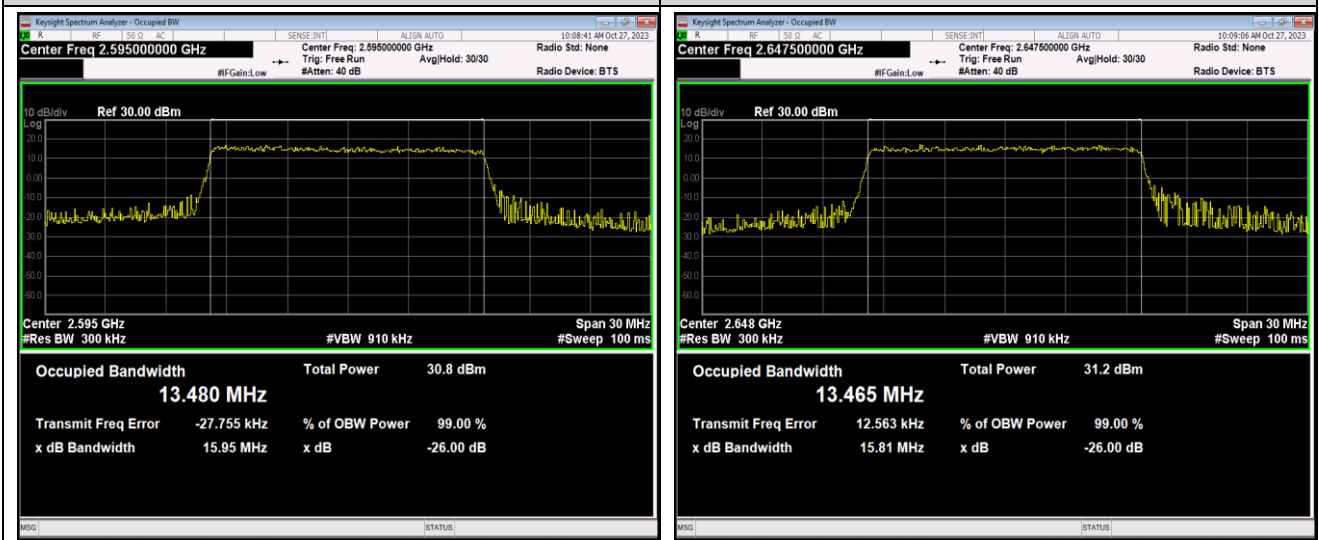

Band41-10MHz-16QAM-41190-50RB#0

Band41-15MHz-QPSK-40115-75RB#0

Band41-15MHz-QPSK-40640-75RB#0

Band41-15MHz-QPSK-41165-75RB#0

Band41-15MHz-16QAM-40115-75RB#0

Band41-15MHz-16QAM-40640-75RB#0

Band41-15MHz-16QAM-41165-75RB#0