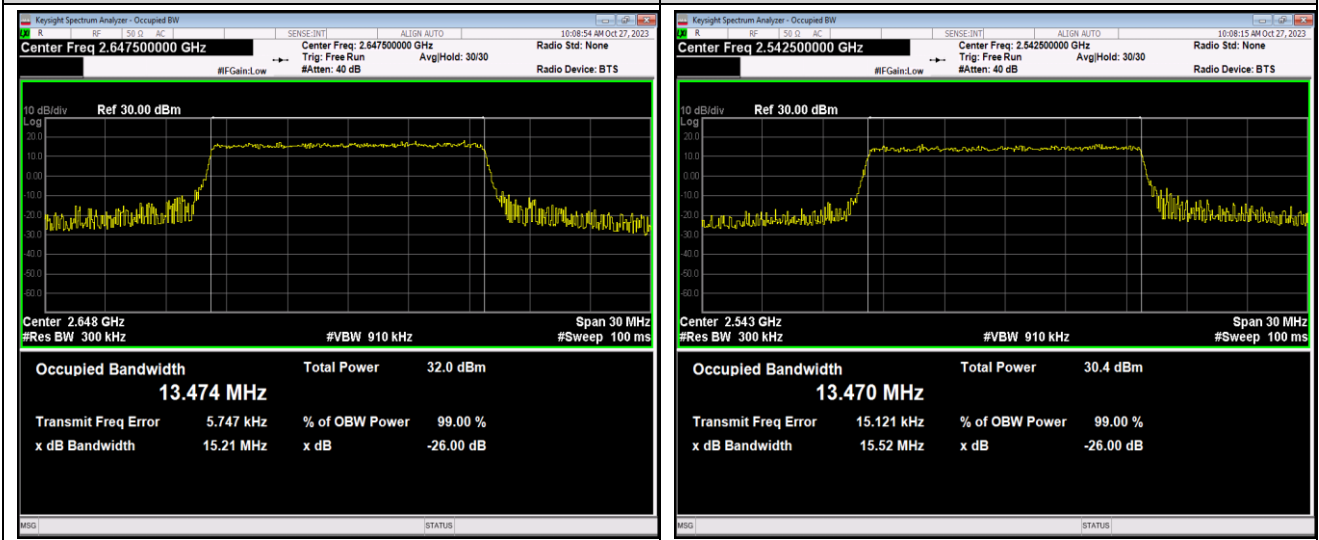

Band41-10MHz-16QAM-41190-50RB#0

Band41-15MHz-QPSK-40115-75RB#0

Band41-15MHz-QPSK-40640-75RB#0

Band41-15MHz-QPSK-41165-75RB#0

Band41-15MHz-16QAM-40115-75RB#0

Band41-15MHz-16QAM-40640-75RB#0

Band41-15MHz-16QAM-41165-75RB#0