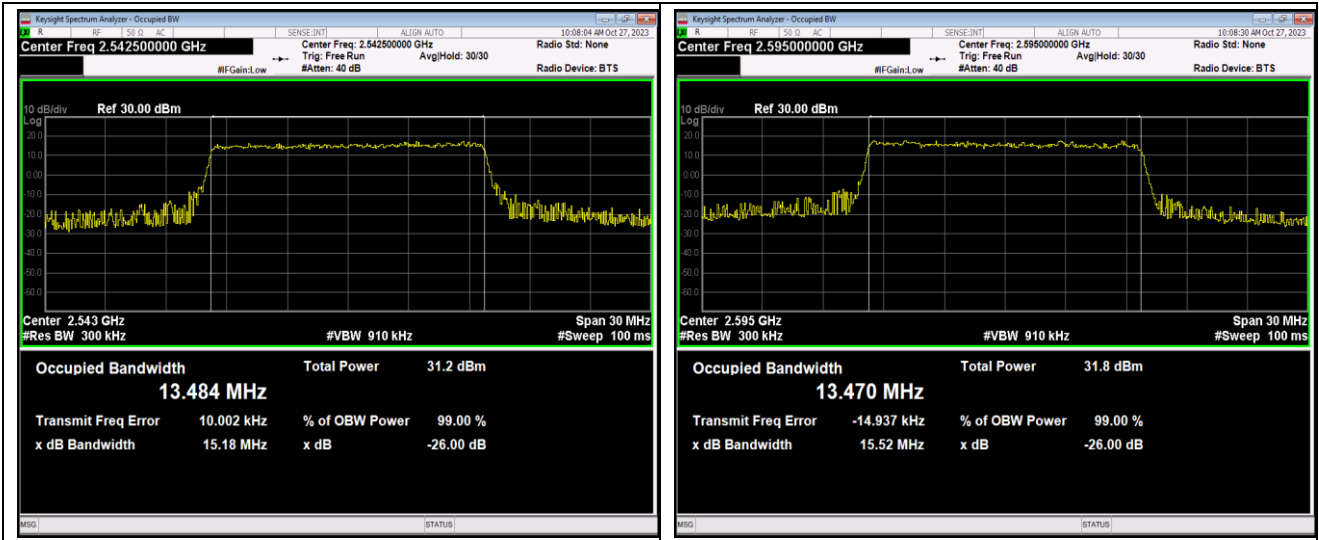

Band41-15MHz-QPSK-40115-75RB#0

Band41-15MHz-QPSK-40640-75RB#0

Band41-15MHz-QPSK-41165-75RB#0

Band41-15MHz-16QAM-40115-75RB#0