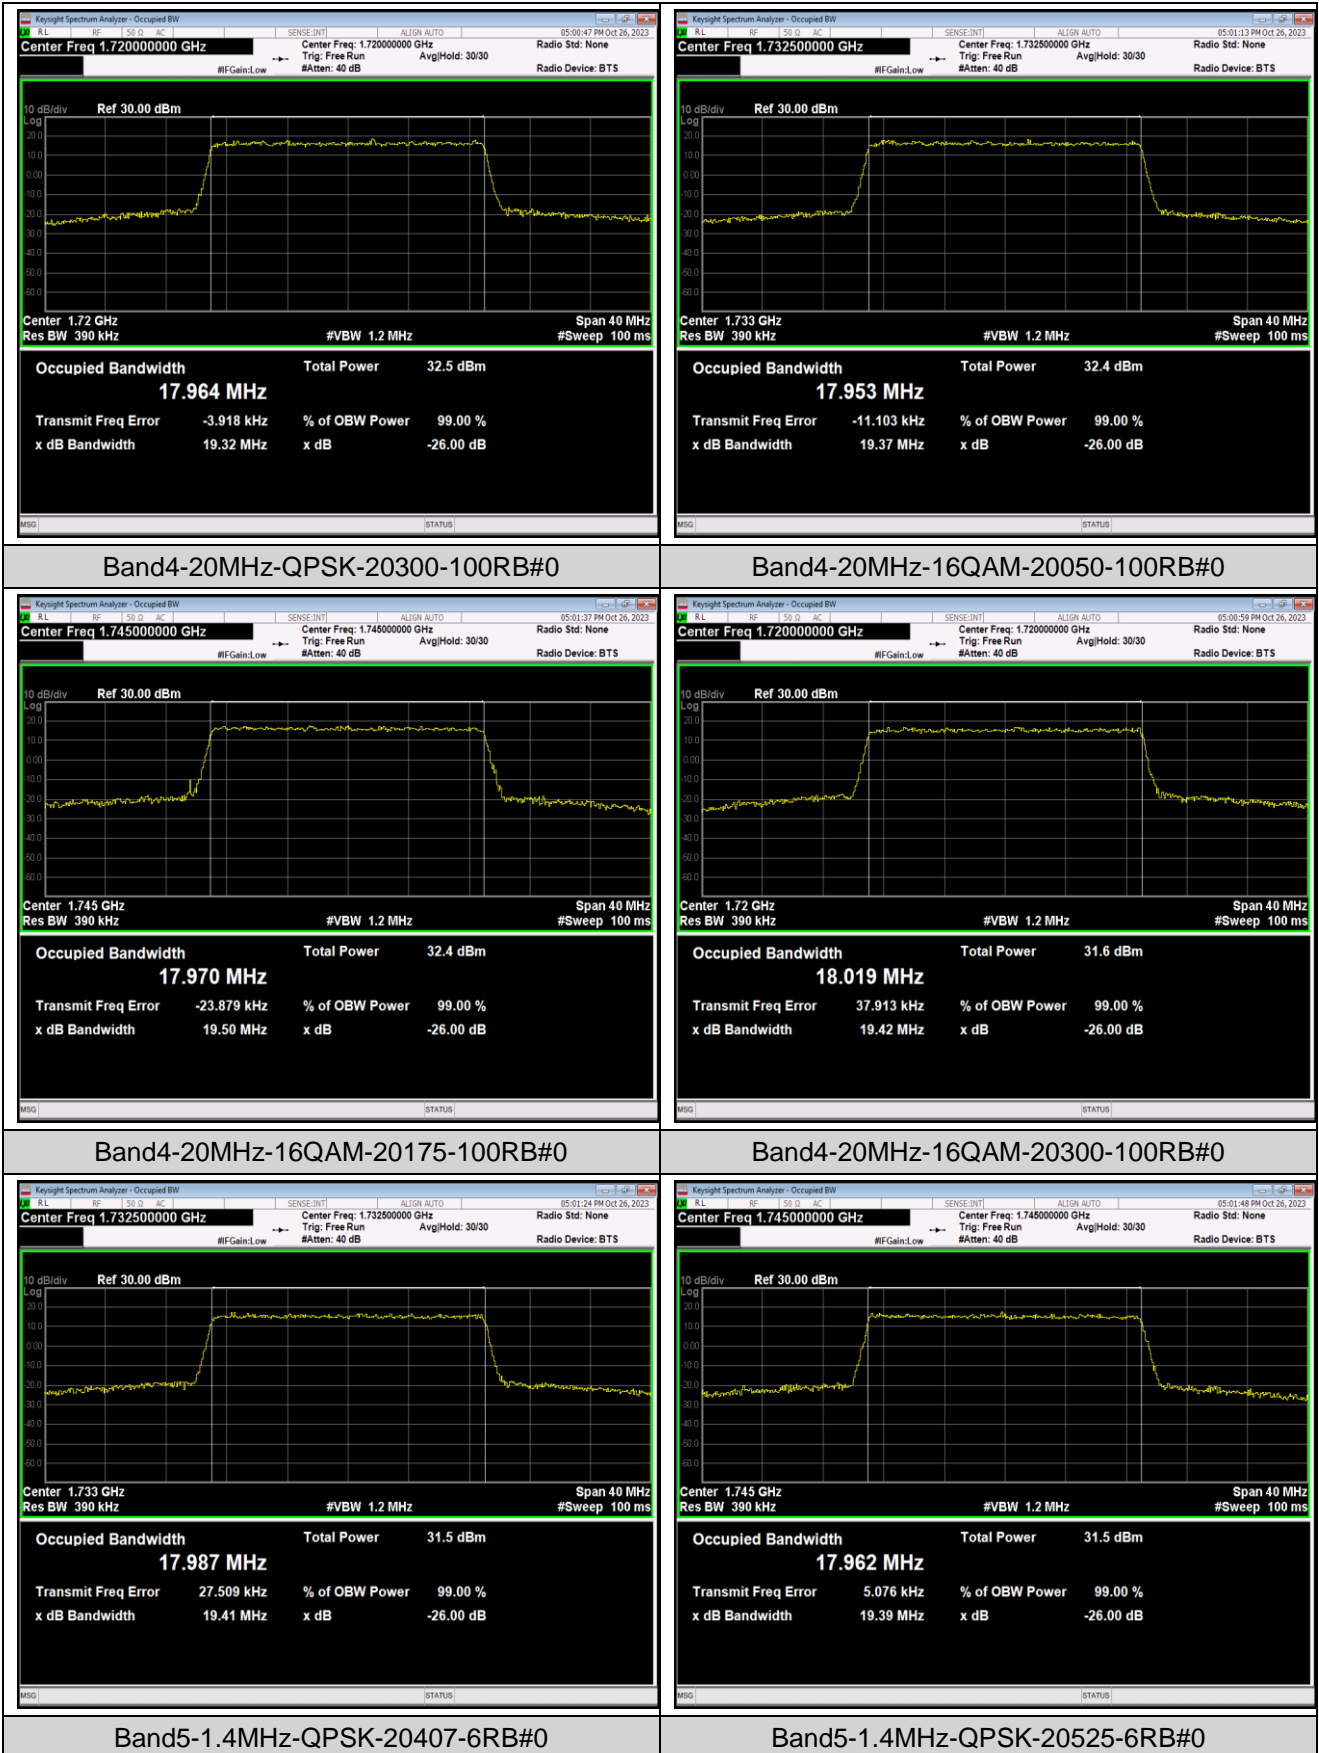

Band4-15MHz-QPSK-20325-75RB#0

Band4-15MHz-16QAM-20025-75RB#0

Band4-15MHz-16QAM-20175-75RB#0

Band4-15MHz-16QAM-20325-75RB#0

Band4-20MHz-QPSK-20050-100RB#0

Band4-20MHz-QPSK-20175-100RB#0

Band5-1.4MHz-QPSK-20643-6RB#0

Band5-1.4MHz-16QAM-20407-6RB#0

Band5-1.4MHz-16QAM-20525-6RB#0

Band5-1.4MHz-16QAM-20643-6RB#0

Band5-3MHz-QPSK-20415-15RB#0

Band5-3MHz-QPSK-20525-15RB#0

Band5-3MHz-QPSK-20635-15RB#0

Band5-3MHz-16QAM-20415-15RB#0