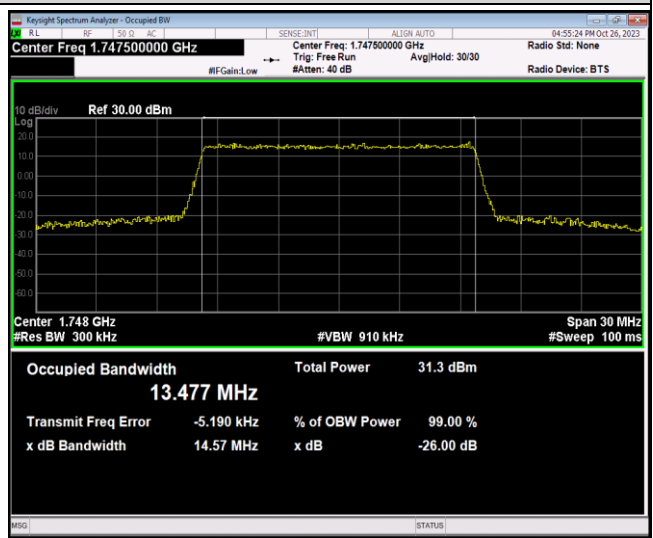

Band4-15MHz-QPSK-20325-75RB#0

Band4-15MHz-16QAM-20025-75RB#0

Band4-15MHz-16QAM-20175-75RB#0

Band4-15MHz-16QAM-20325-75RB#0

Band4-20MHz-QPSK-20050-100RB#0

Band4-20MHz-QPSK-20175-100RB#0

Band5-1.4MHz-QPSK-20643-6RB#0