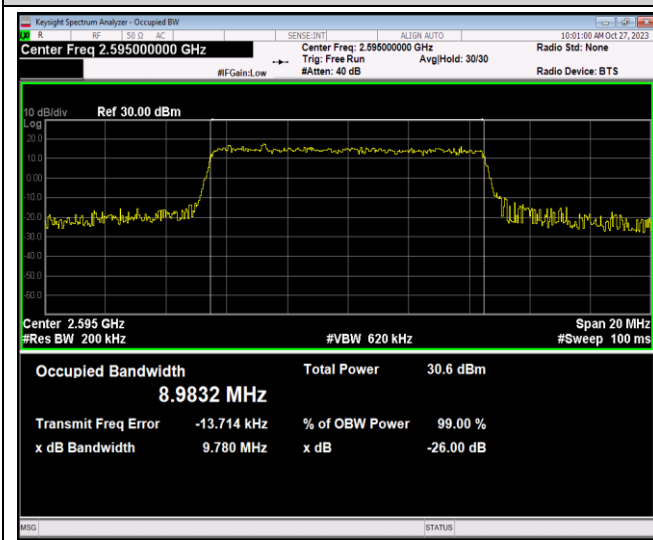

Band41-10MHz-16QAM-40640-50RB#0

Band41-15MHz-QPSK-40115-75RB#0