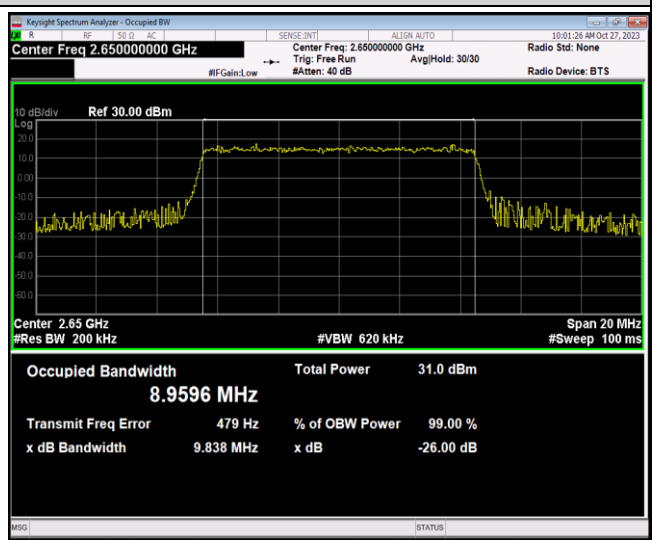

Band41-10MHz-16QAM-41190-50RB#0

Band41-15MHz-QPSK-40640-75RB#0